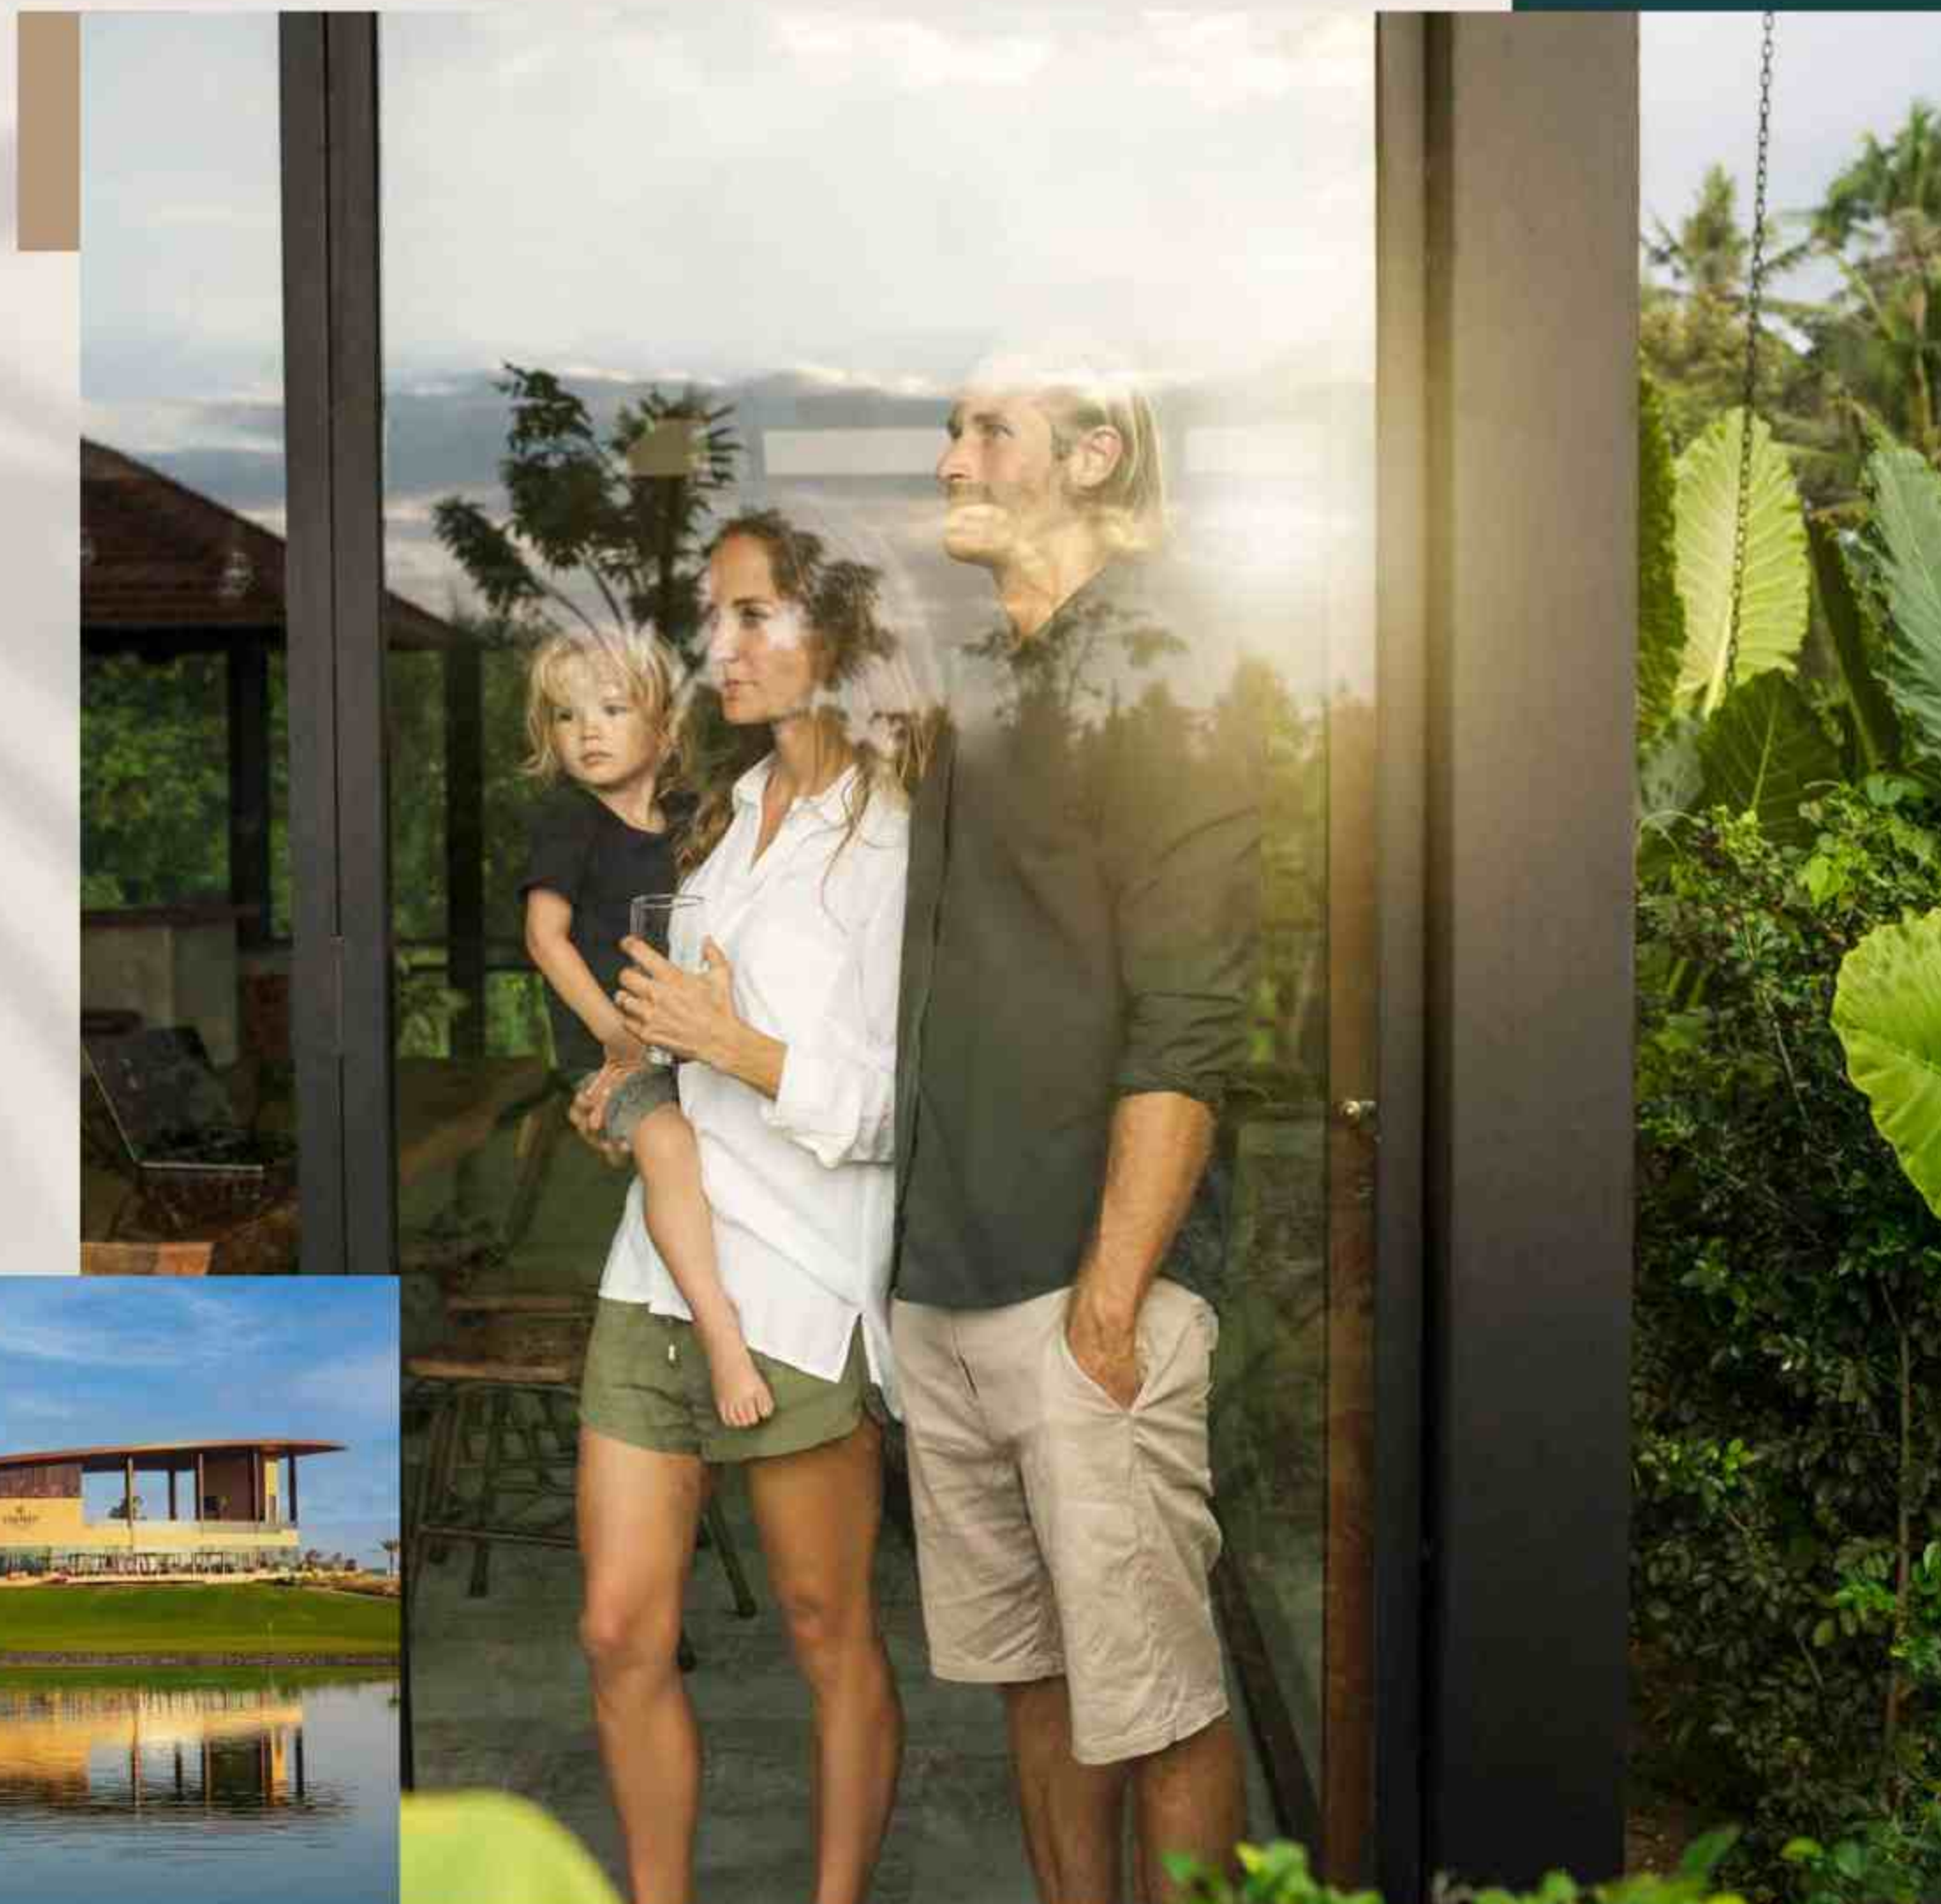

THE LEGENDS

DAMAC
HILLS

THEY DON'T MAKE
THEM THIS WAY

ANymORE

A STYLE OF
LIVING, THAT
WILL SOON
PASS INTO
LEGEND

There's elevating your lifestyle. And then there's the DAMAC Legends, trendy contemporary townhouse designs, complete with large backyard garden spaces, magnificent views of a verdant golf course, and close to all the fantastic amenities DAMAC Hills has to offer.

FOUR WALLS AND A ROOF
MAY MAKE A HOUSE...

BUT IT TAKES A LOT MORE TO MAKE A HOME OF THIS STATURE

It takes sunny skies, the only canopy over a pristine lake.
And mesmerizing fields of grass stretching as far as the eye can see.
Gentle pathways that lead from one adventure to another,
starting with the lush landscapes of the Trump International Golf course.

PEACE AND SOLITUDE, BUT CONNECTED IN EVERY WAY THAT MATTERS

Escape from the noisome world to your very own golfing commune. With both the soft grassy hills and the myriad F&B options at the Trump Clubhouse within walking distance, you'll find the perfect balance between the serenity of the greens and the energetic vibe of a world-class community here.