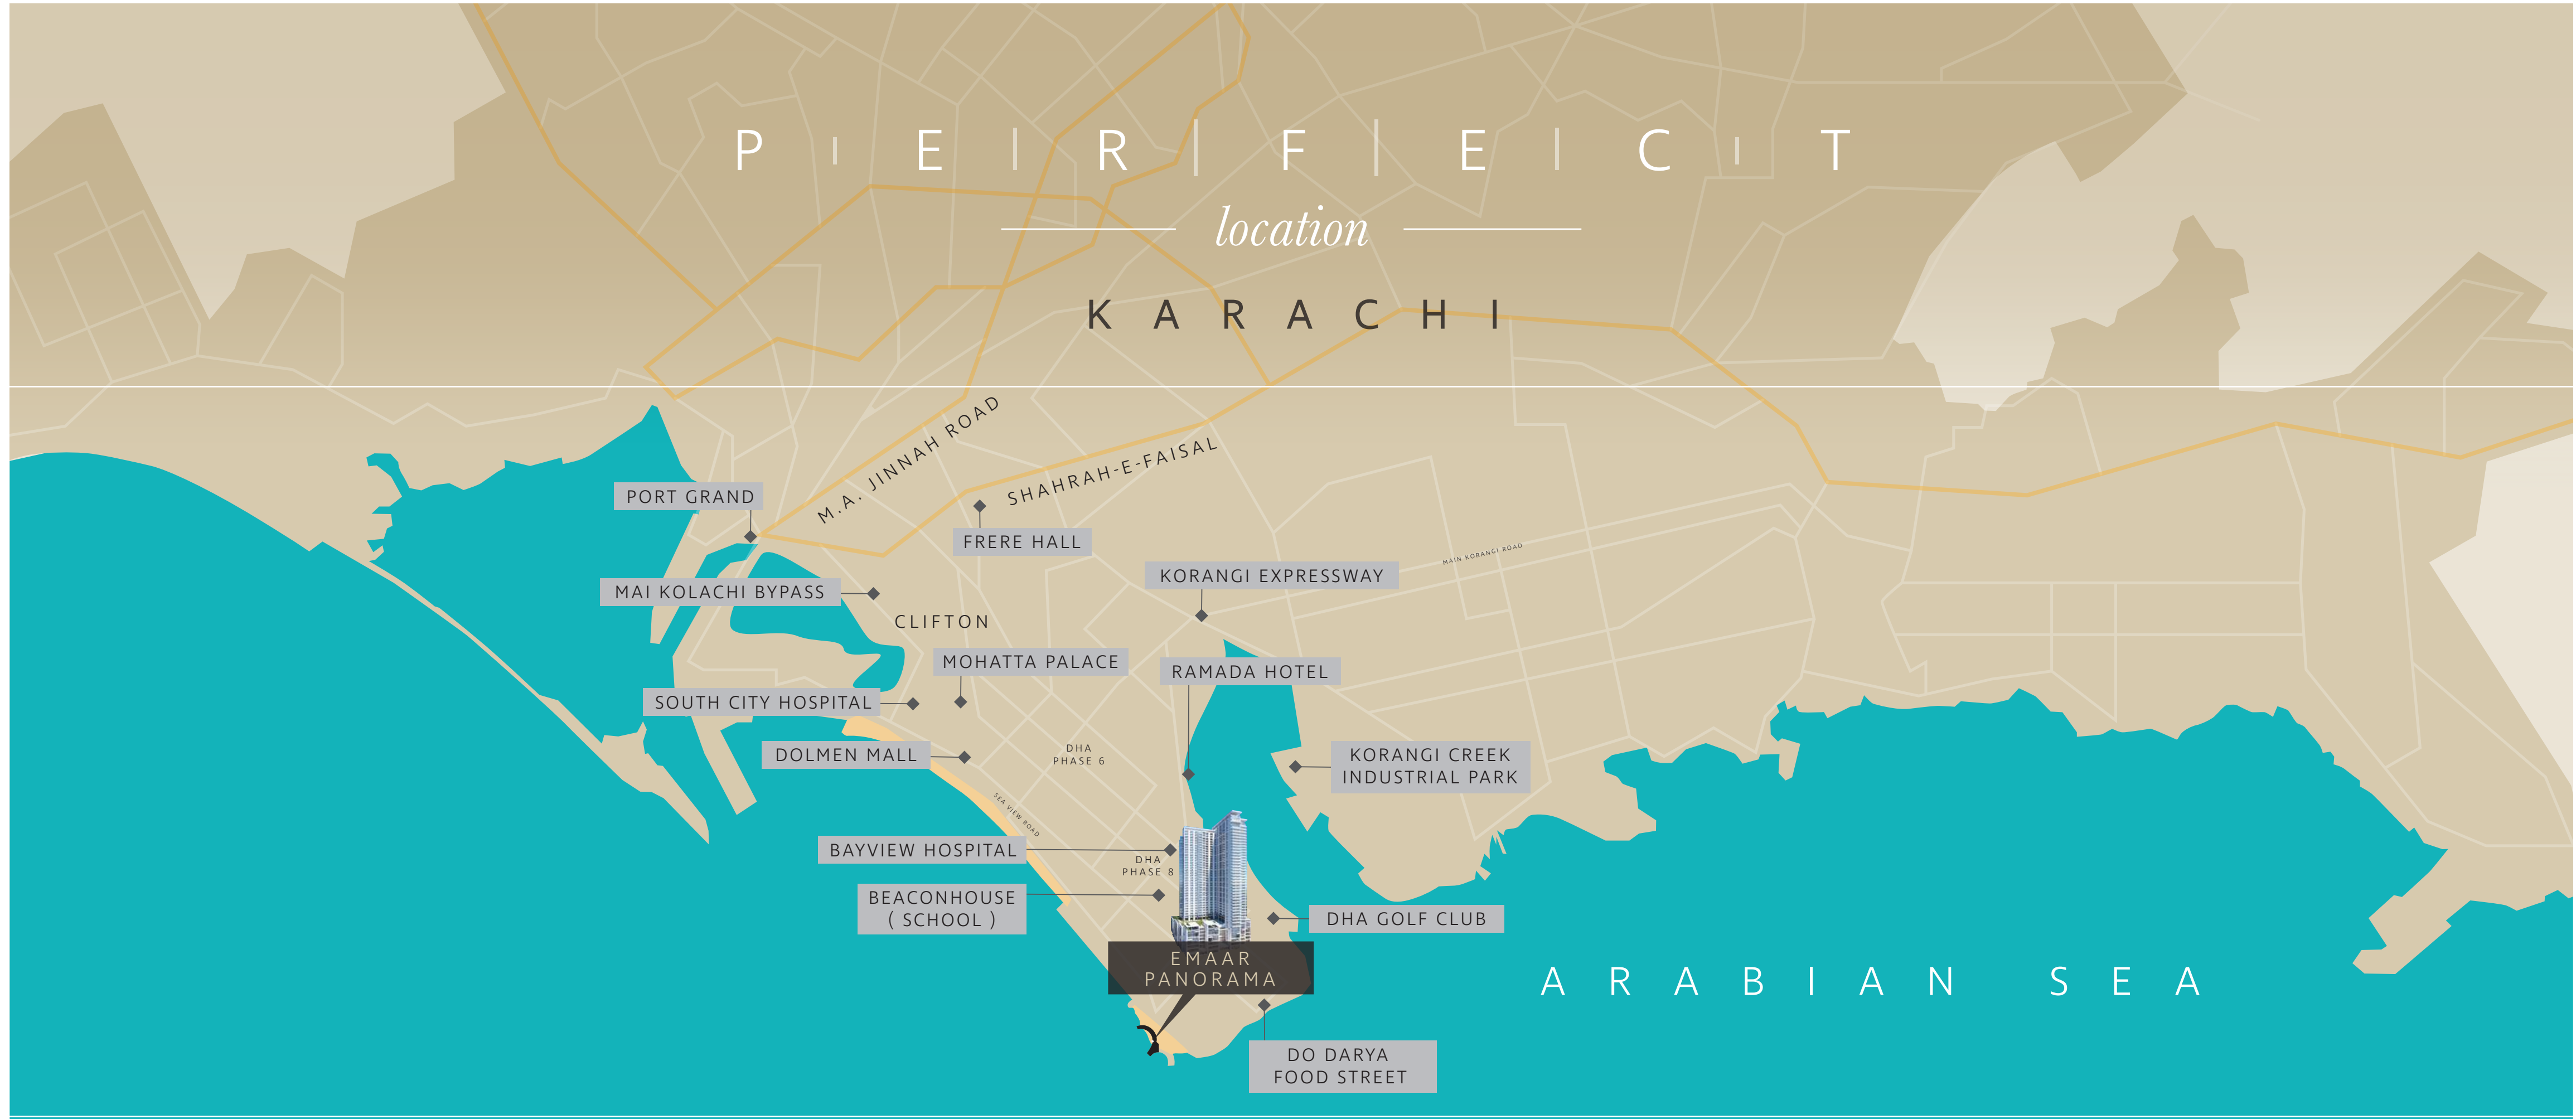

*Terraces &
Balconies*

Contemporary Designs

High-end Finishing

100% Power Backup

Minutes away from the top hotspots of Karachi, Panorama is rising in the heart of DHA Phase 8, set to become a new upscale

hub in the city, with a beautiful waterfront promenade that offers many leisure activities for you, your friends, as well as your family