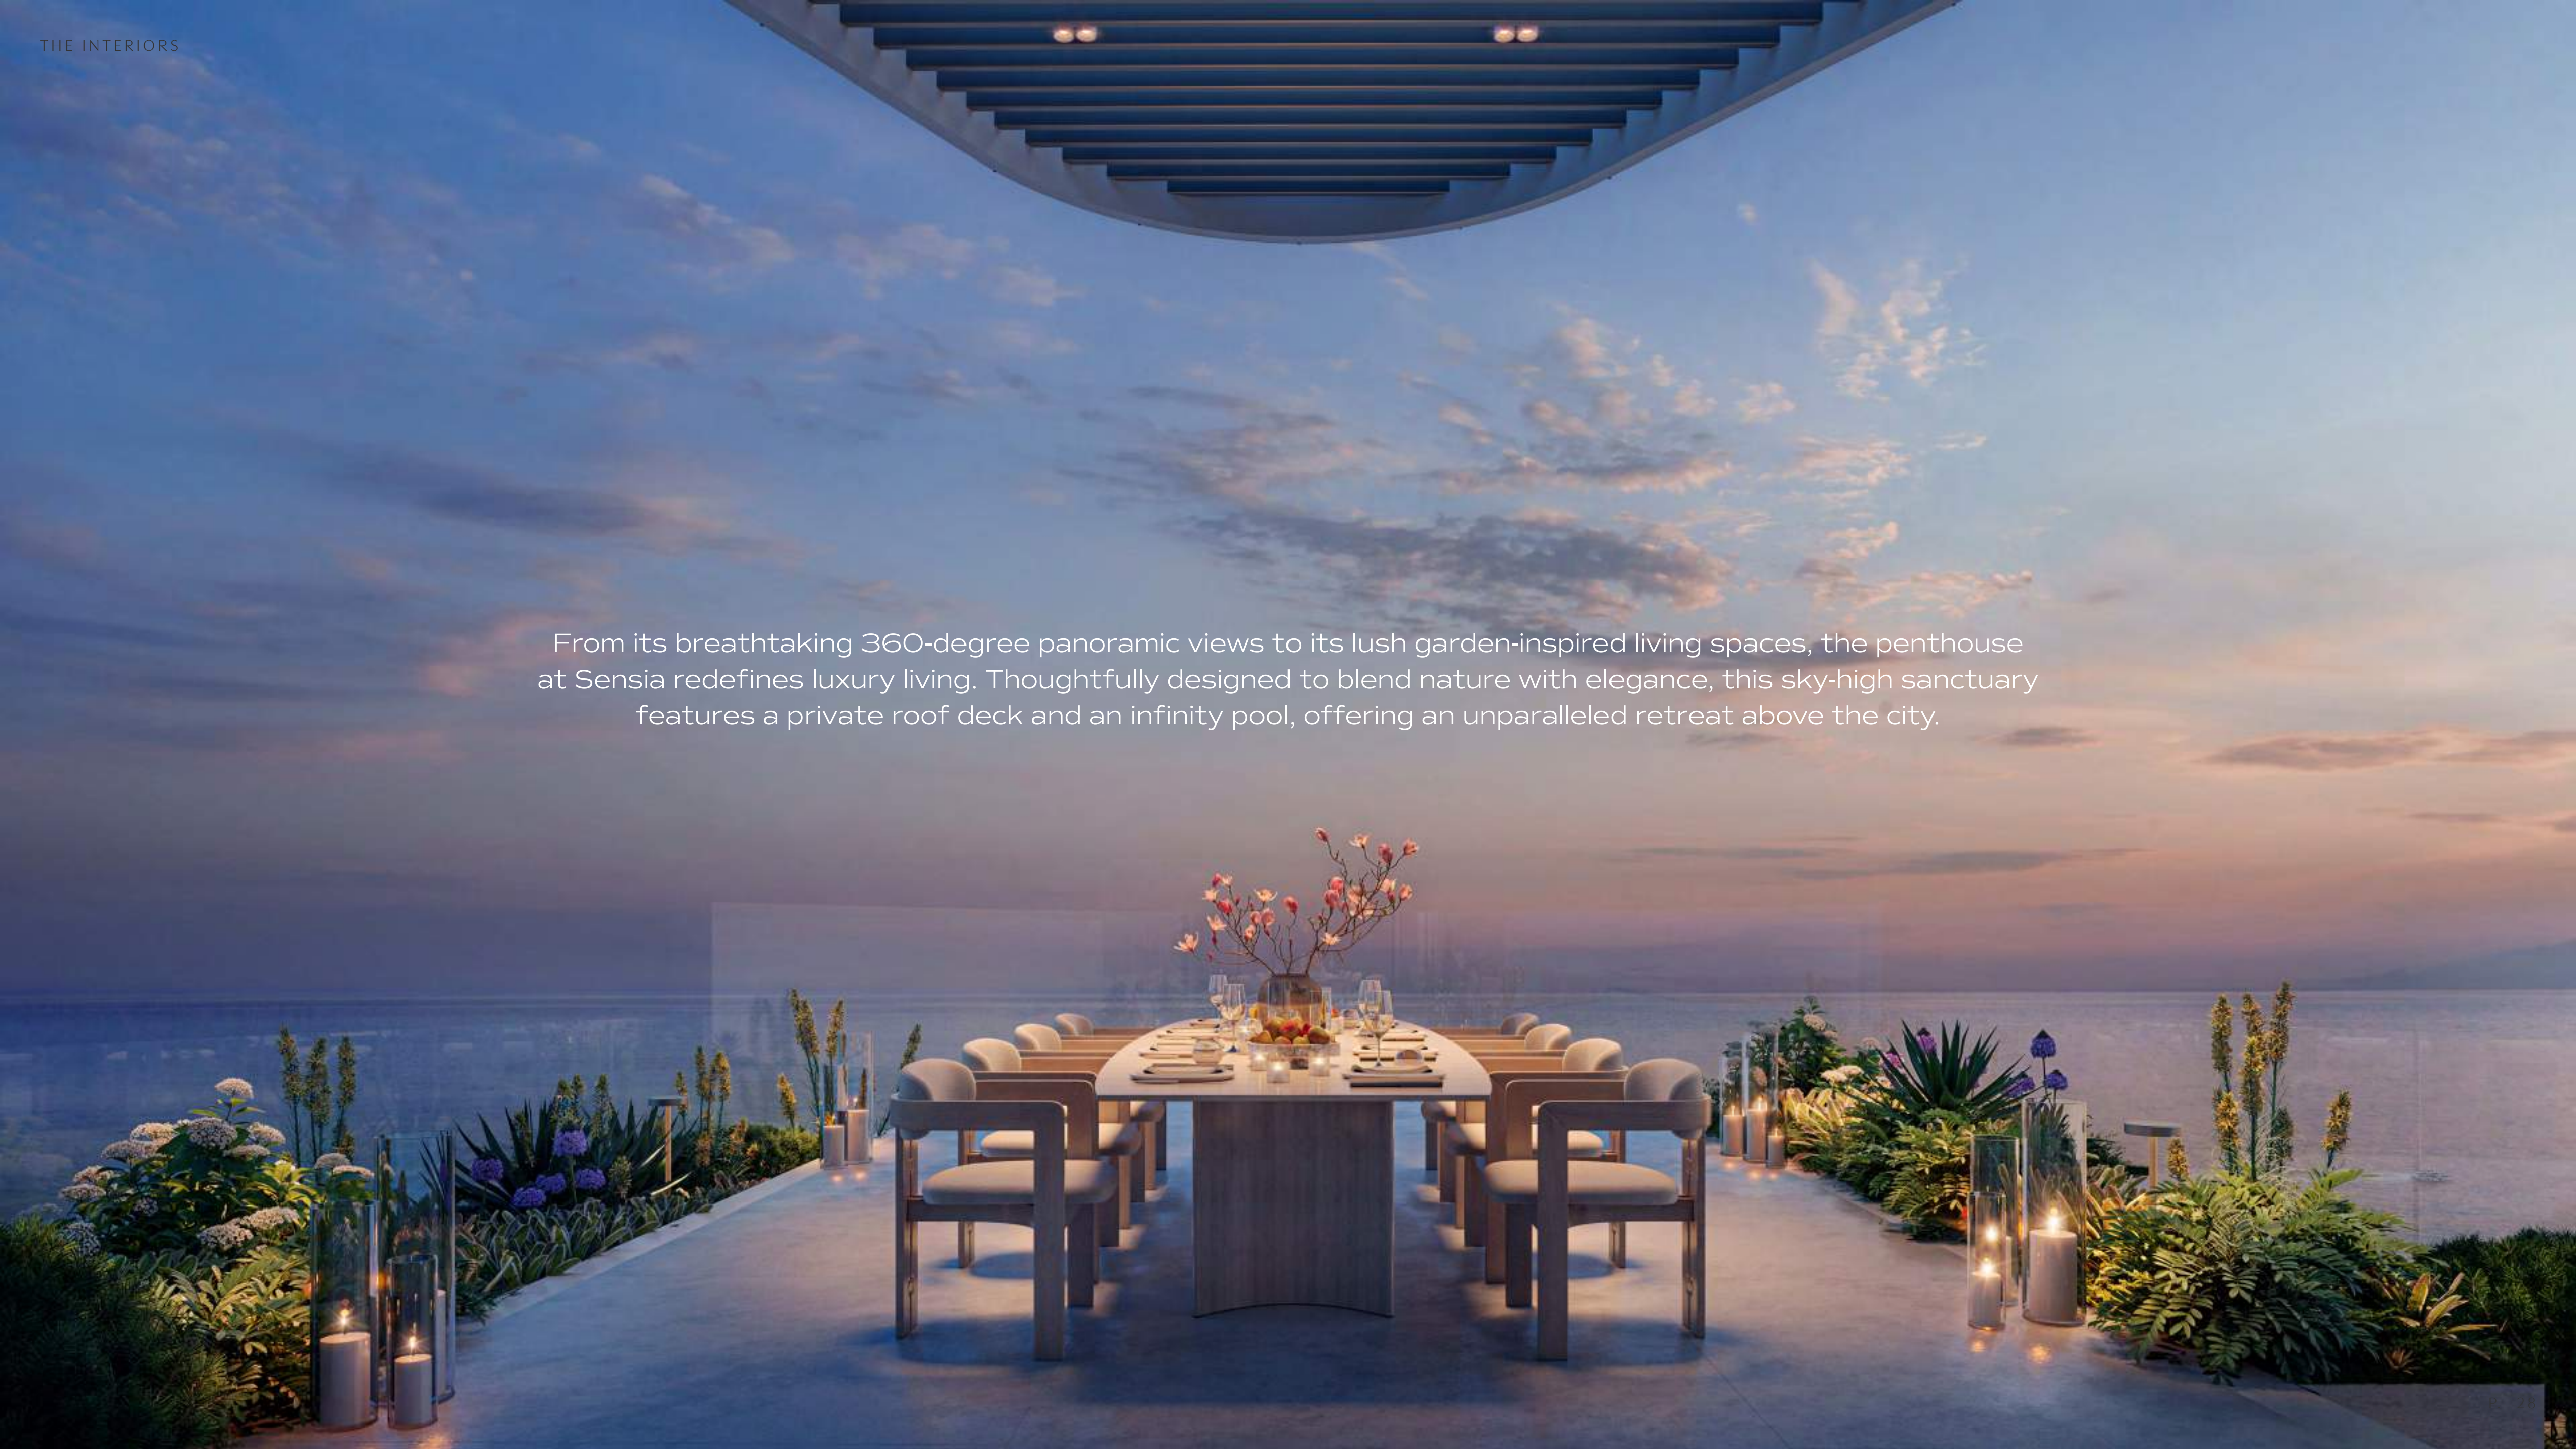

From its breathtaking 360-degree panoramic views to its lush garden-inspired living spaces, the penthouse at Sensia redefines luxury living. Thoughtfully designed to blend nature with elegance, this sky-high sanctuary features a private roof deck and an infinity pool, offering an unparalleled retreat above the city.