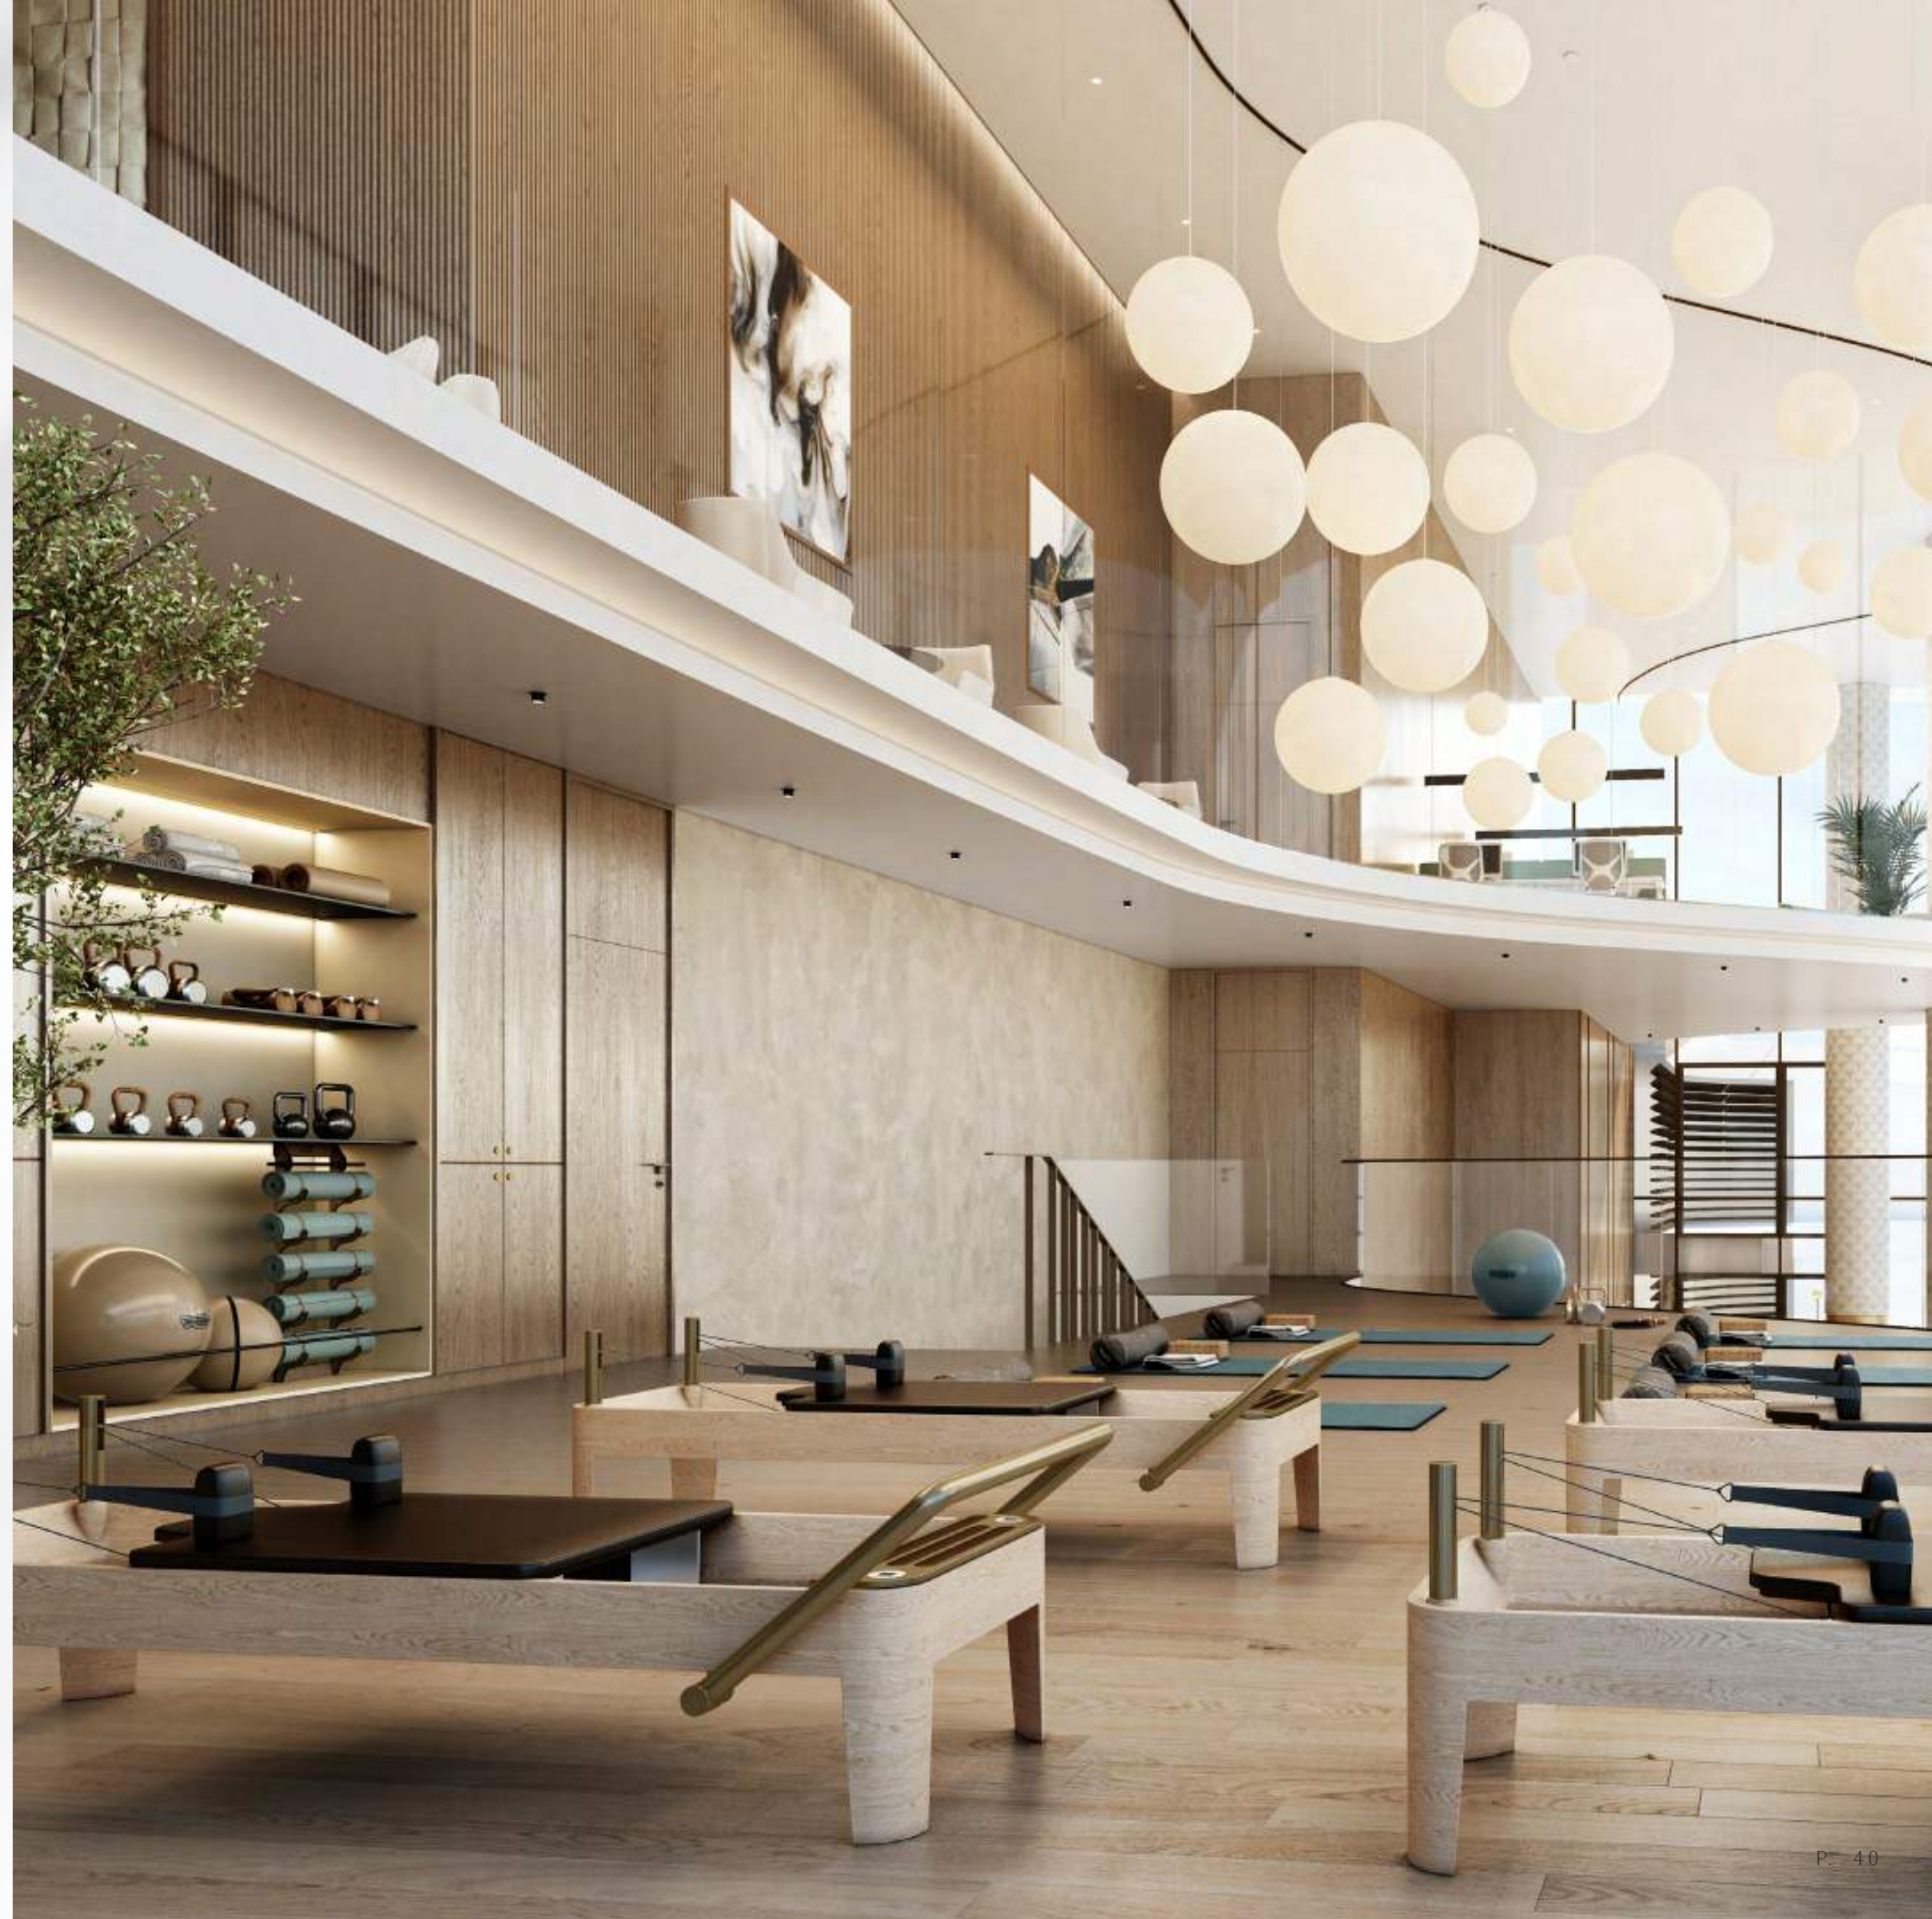

## BBQ SPACES *&* OPEN DINING

ENJOY MOMENTS OF CONNECTION

Host the perfect gathering at the dedicated BBQ area, complete with comfortable seating in the open with breathtaking views.

Enjoy moments of connection at the dining bosque plaza, where nature meets culinary experiences. For more relaxation, the outdoor lounge offers a serene spot, surrounded by greenery, where guests can unwind, socialize and connect.

## GYM *and* FITNESS STUDIO

Step into the state-of-the-art gym and fitness studio, where cutting-edge equipment and serene spaces inspire both physical well-being and mental rejuvenation.

Indoor gym facilities offer a state-of-the-art fitness experience, with expansive views of the ocean and serene Bay, complemented by well-appointed changing rooms for added convenience.