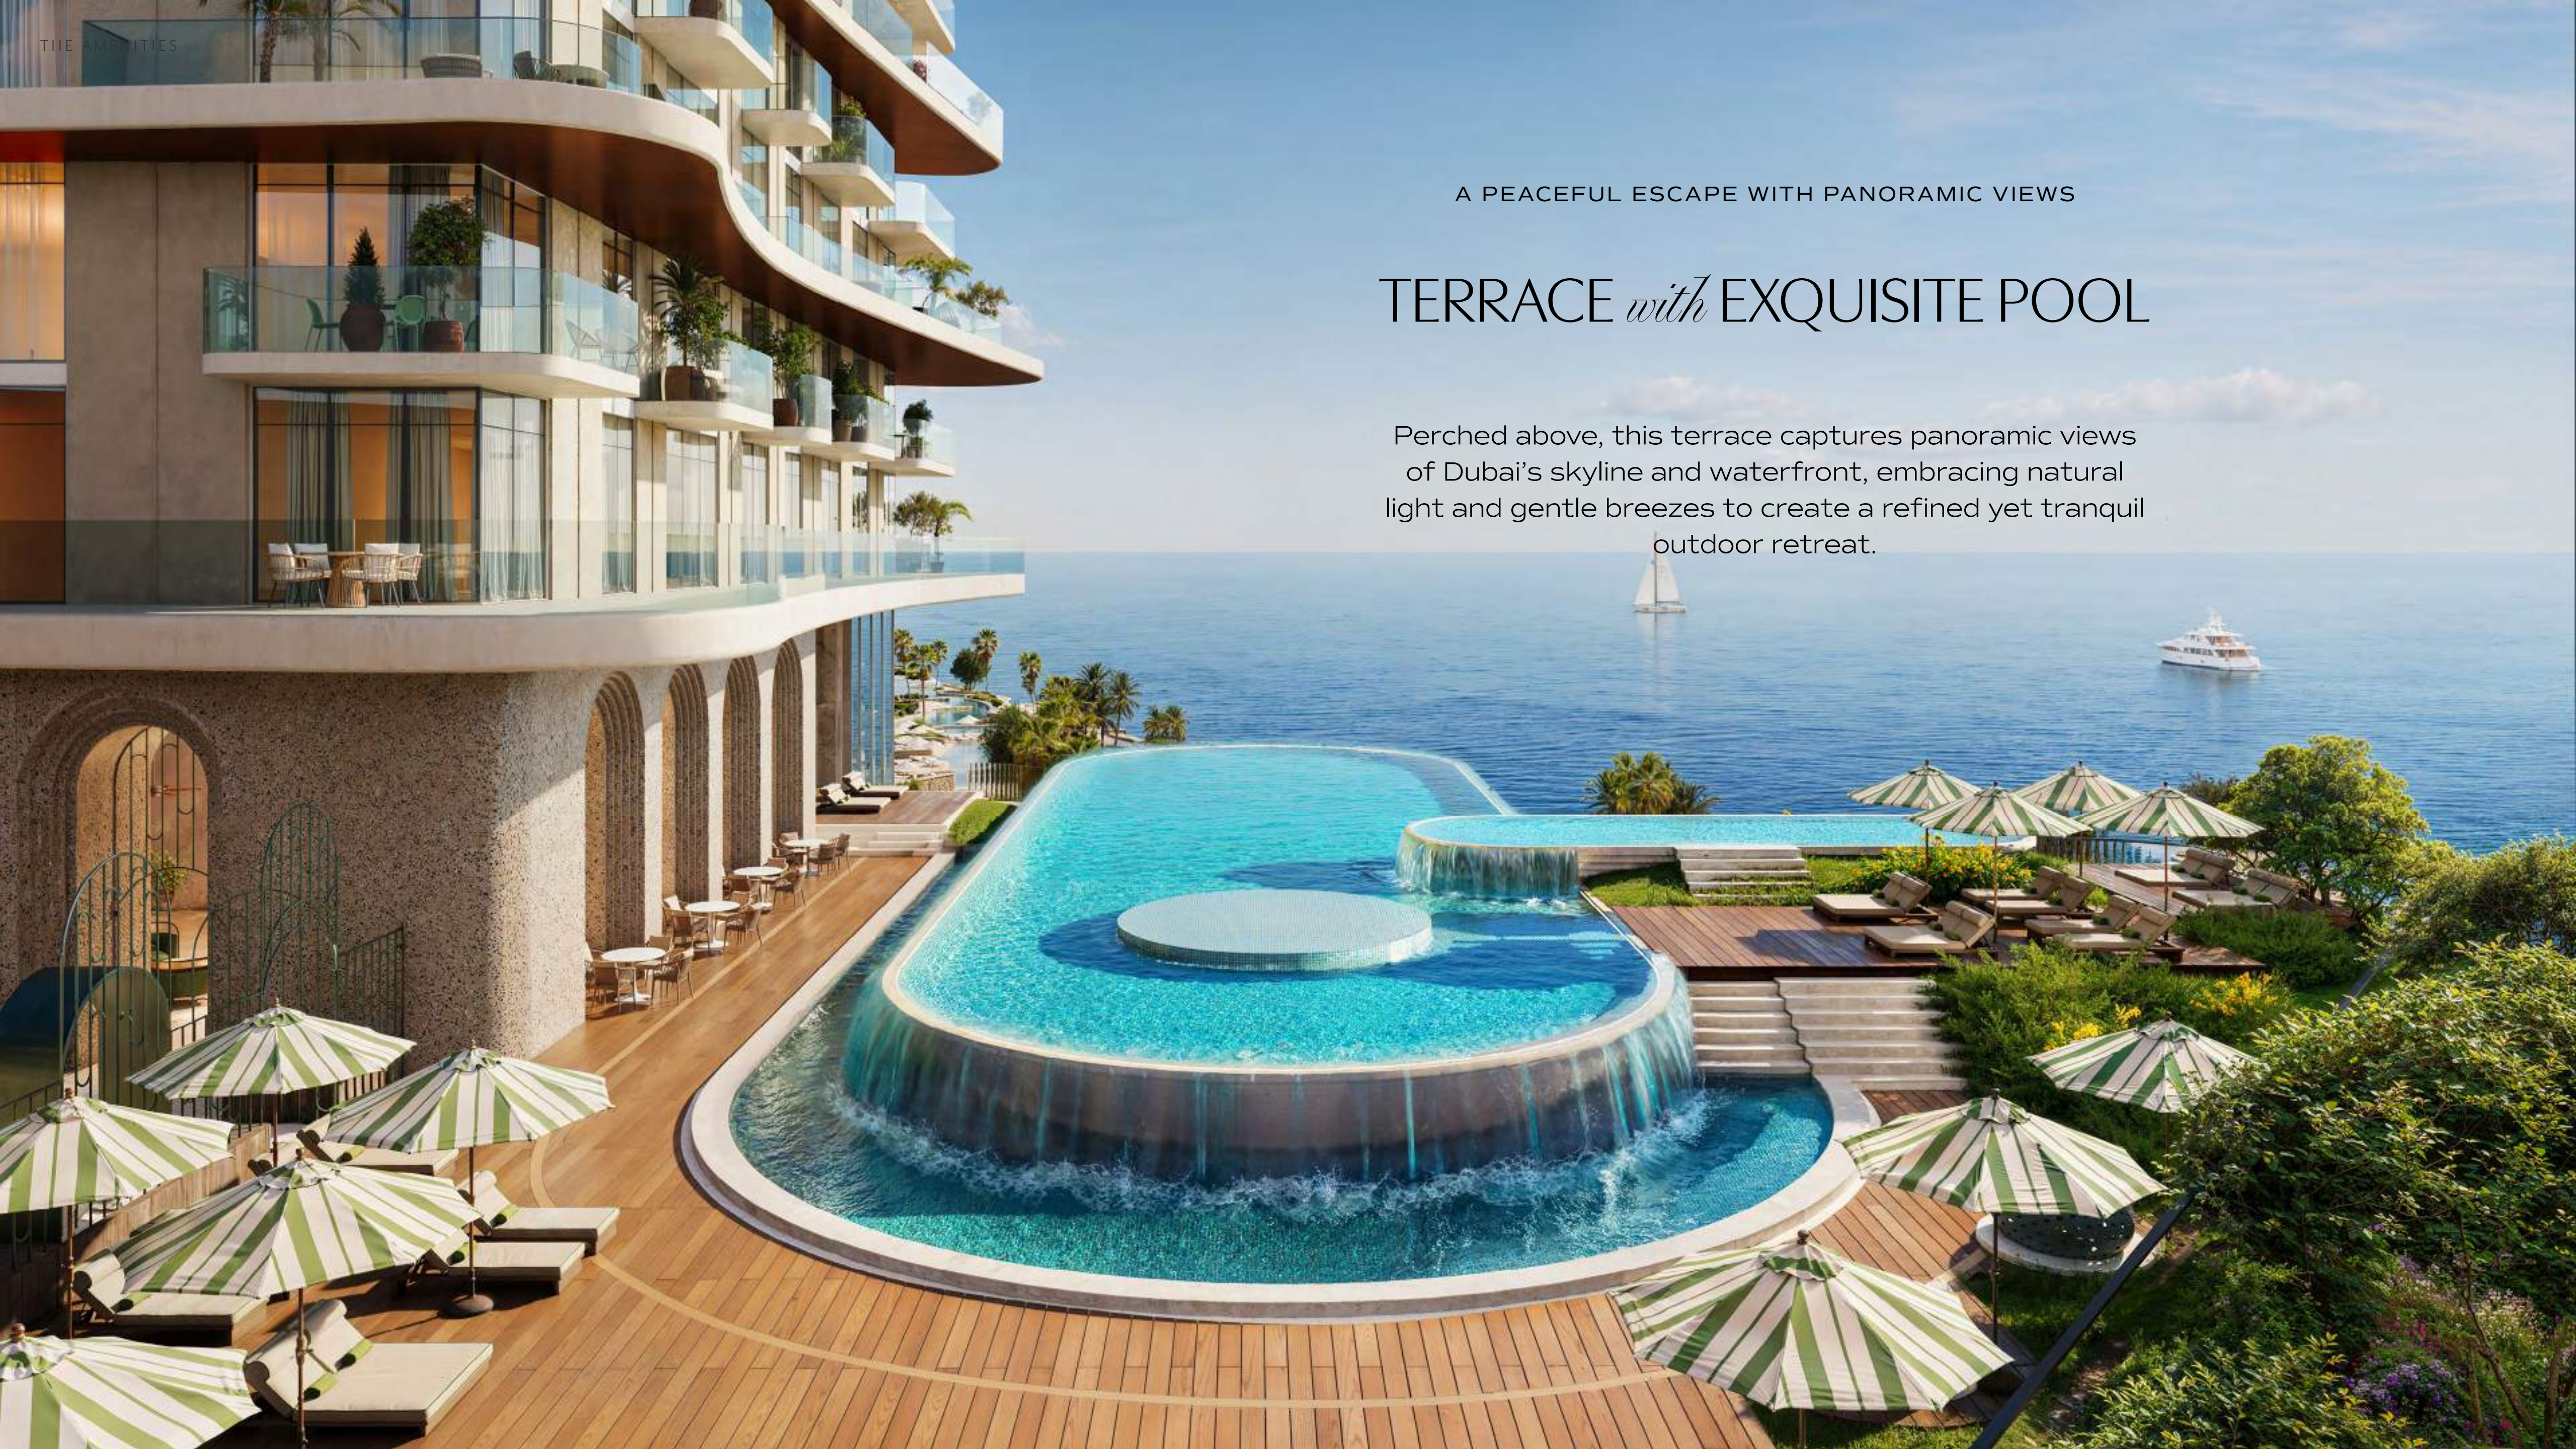

SENSIA

A PEACEFUL ESCAPE WITH PANORAMIC VIEWS

## TERRACE *with* EXQUISITE POOL

Perched above, this terrace captures panoramic views of Dubai's skyline and waterfront, embracing natural light and gentle breezes to create a refined yet tranquil outdoor retreat.

## WHERE WATER MEETS *the* SKY

Suspended above the serene Bay, Sensia's infinity pool rests on a thoughtfully crafted cantilever, creating the sensation of floating between water and horizon—a tranquil escape immersed in breathtaking views.