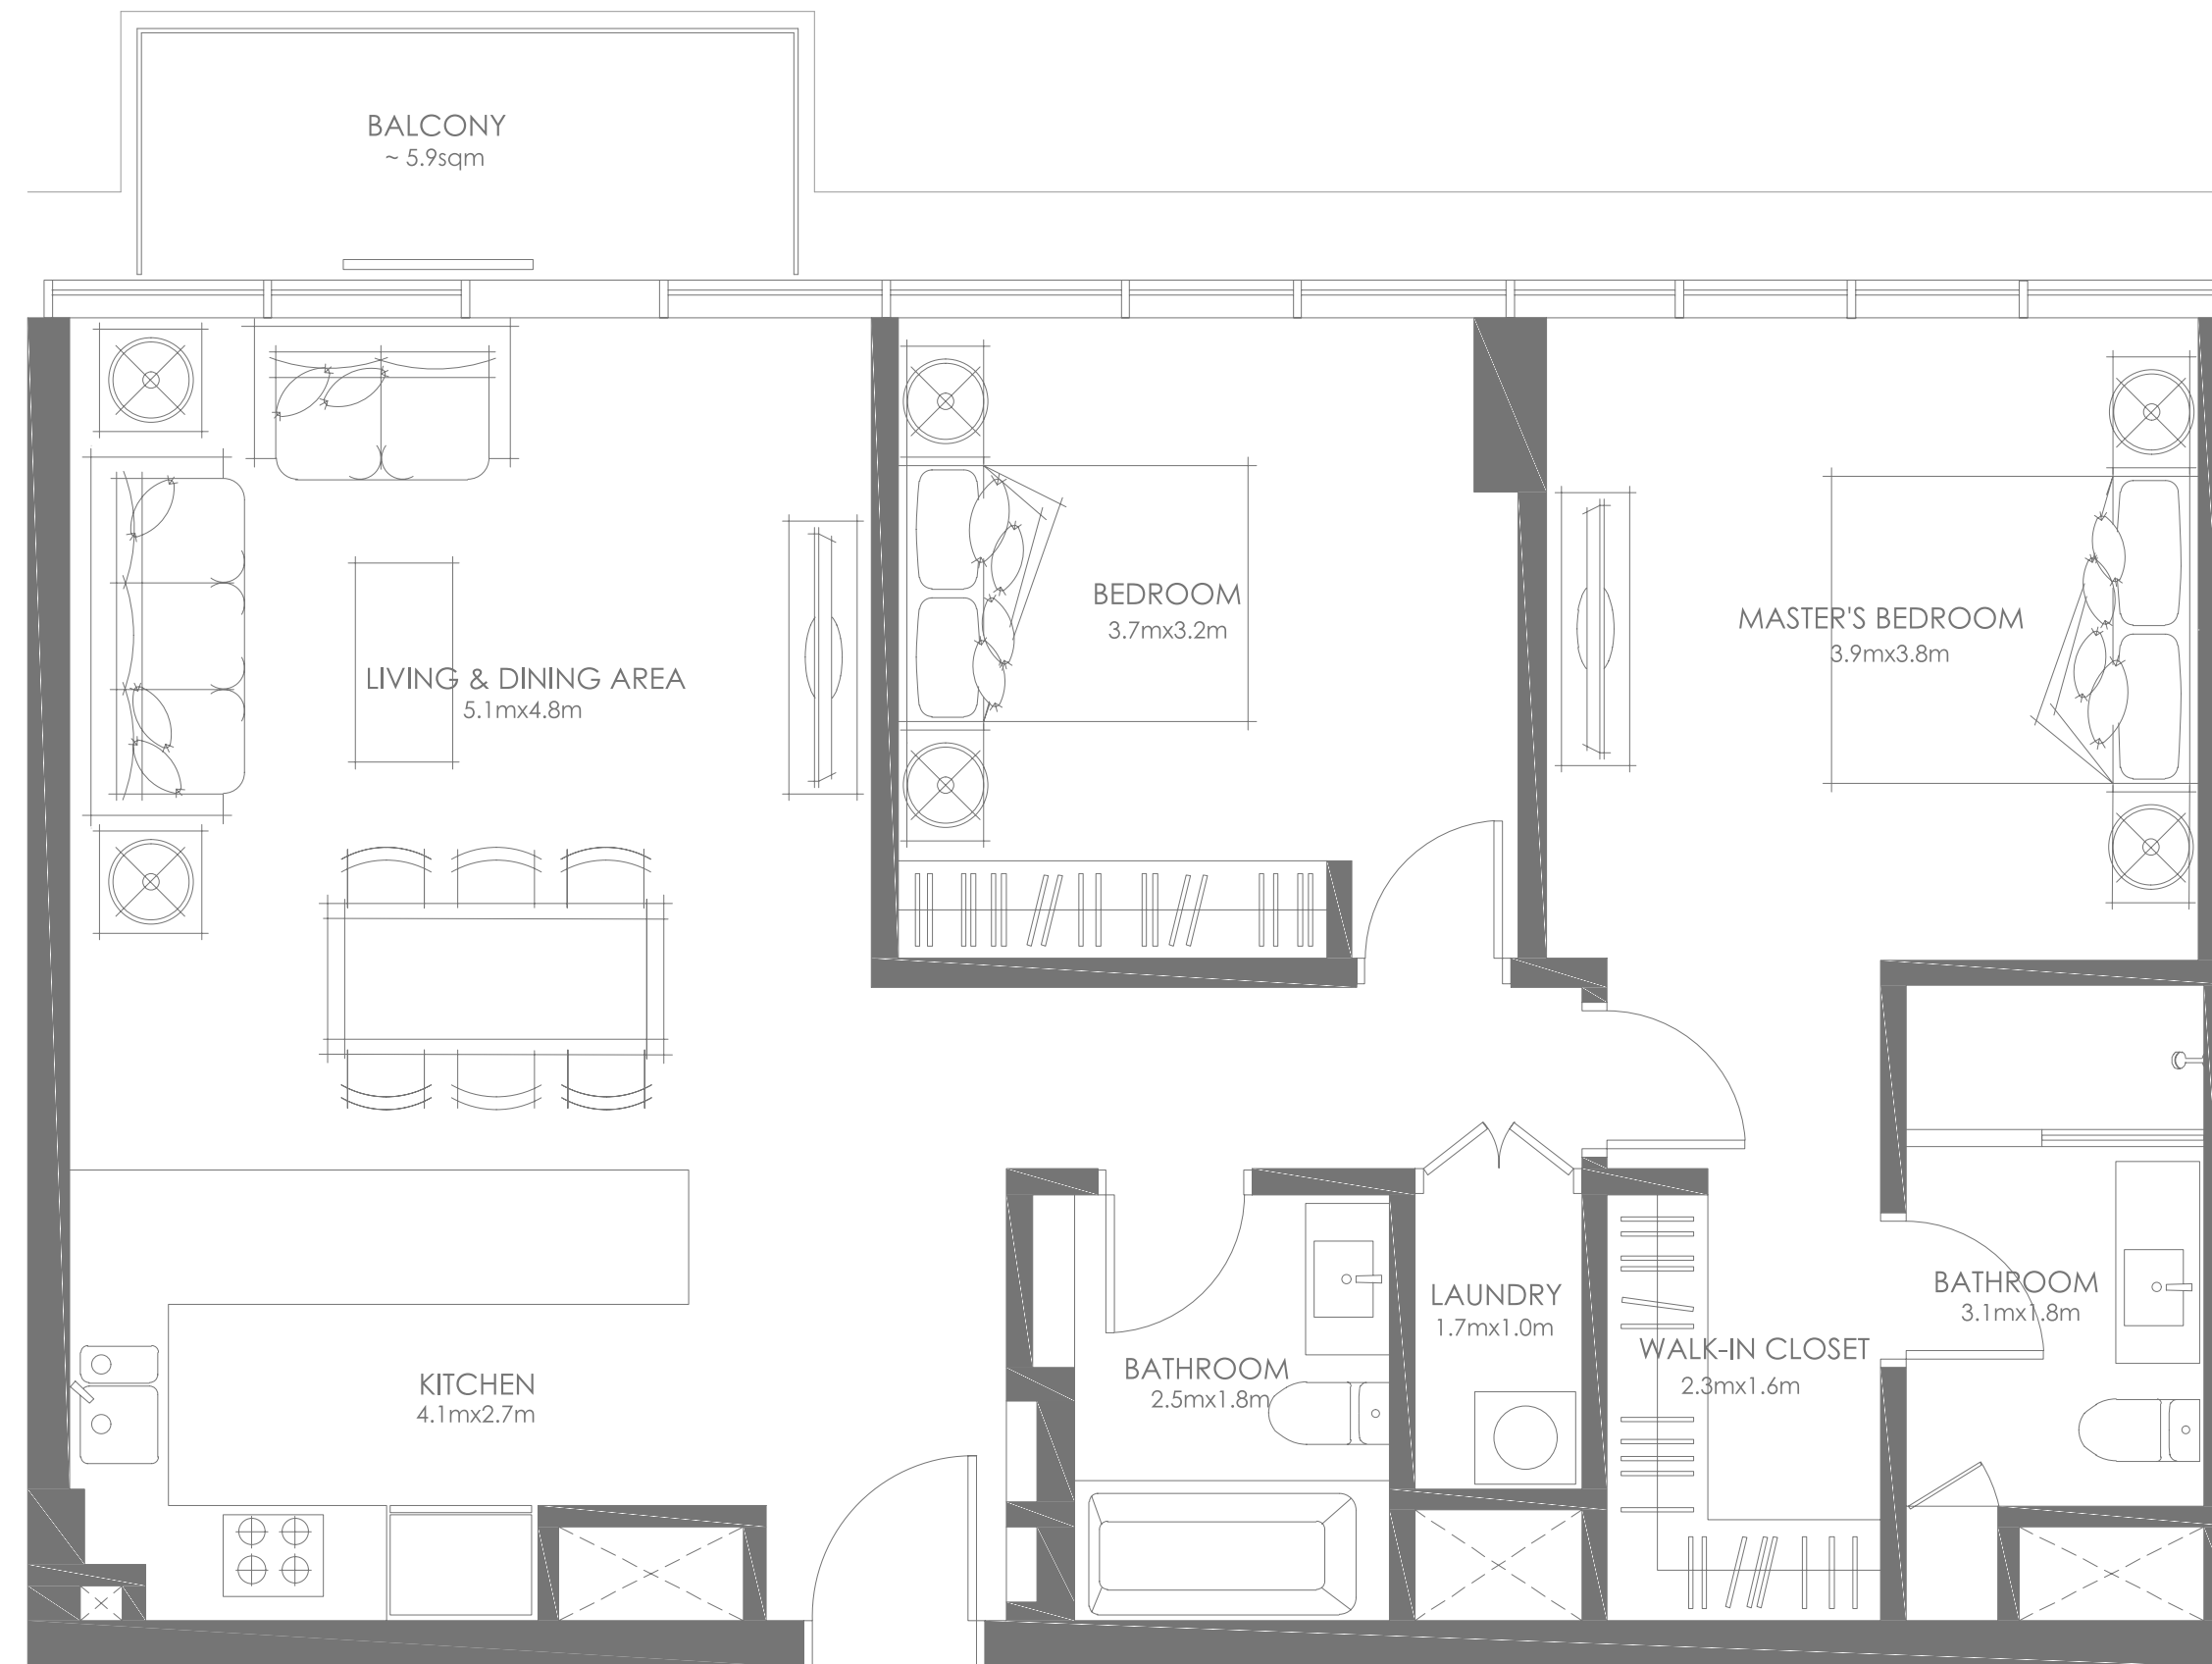

FLOORPLANS

GROVE MUSEUM VIEWS

STUDIO - TYPE 1

STUDIO - TYPE 2

GROVE
MUSEUM
VIEWS

1 BEDROOM

GROVE MUSEUM VIEWS

2 BEDROOMS TYPE - 1

GROVE MUSEUM VIEWS

2 BEDROOMS TYPE - 2

FINISHES

GROVE
MUSEUM
VIEWS

MATERIALS FINISHES
(LIVING, DINING, BEDROOMS,
CORRIDORS & KITCHENS)

INTERIOR DOORS

FLOORING &

WALL

STARTING PRICES

GROVE MUSEUM VIEWS

Studio: AED 905,000

1 Bedroom: AED 1,399,999

2 Bedroom: AED 2,399,999

AVAILABILITY

Unit Model	Total Units	Avg Area	Min Area	Max Area
Studio	30	47.4	44.8	50.5
1 Bedrooms	44	78.5	67.2	128.8
2 Bedrooms	28	122.5	105.8	138.8
Total	102			