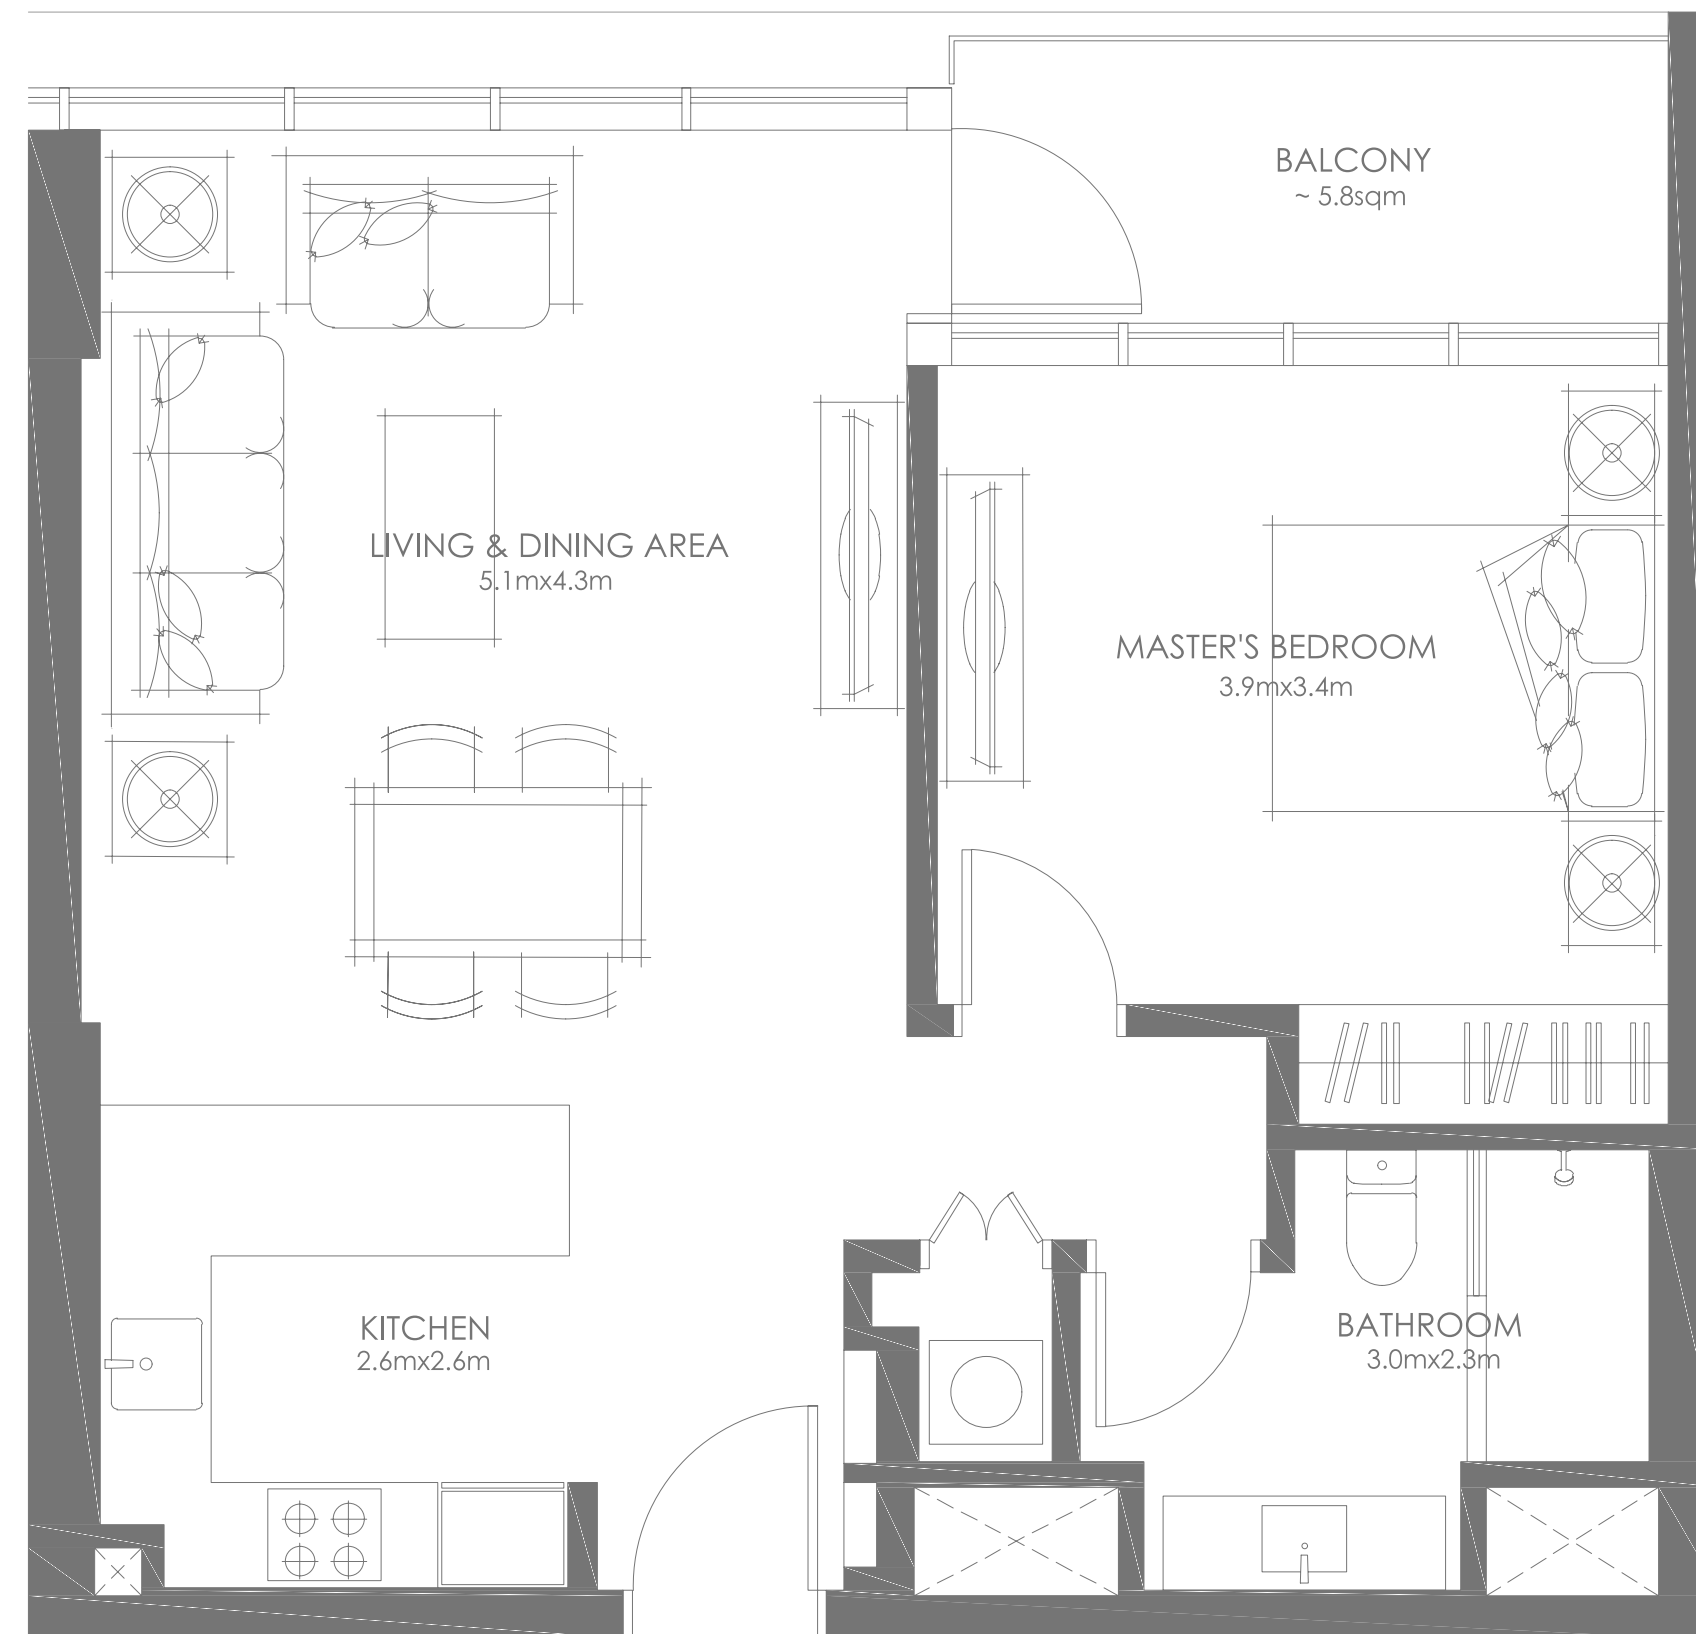

FLOORPLANS

GROVE MUSEUM VIEWS

STUDIO - TYPE 1

STUDIO - TYPE 2

GROVE
MUSEUM
VIEWS

1 BEDROOM

GROVE MUSEUM VIEWS

2 BEDROOMS TYPE - 1

GROVE MUSEUM VIEWS

2 BEDROOMS TYPE - 2

FINISHES

GROVE
MUSEUM
VIEWS

MATERIALS FINISHES
(LIVING, DINING, BEDROOMS,
CORRIDORS & KITCHENS)

INTERIOR DOORS

FLOORING &

WALL