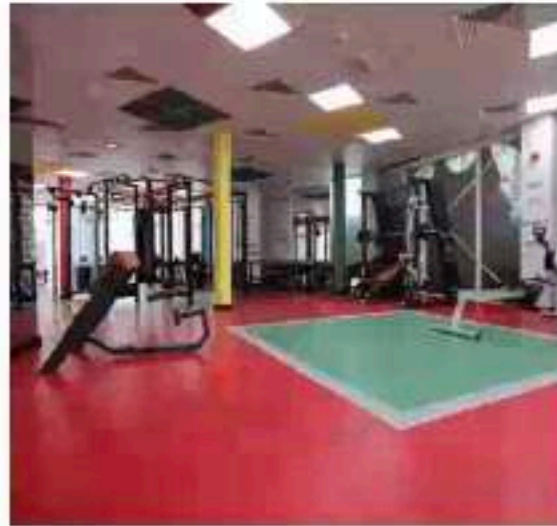

- Access to beautifully themed areas of The Park
- New Community Centre with Pilates, yoga, gym and children's play area
- Event / Party hosting spaces
- Carrefour & Spinneys supermarkets
- Healthcare clinic
- International school

ENDLESS WAYS TO KEEP FIT

GOLF VITA

RESIDENTIAL TOWERS

- Tennis and volleyball court
- Fitness centre and jogging tracks
- Football and cricket practice nets
- 5-hole practice golf
- Large lagoon pool
- Skatepark