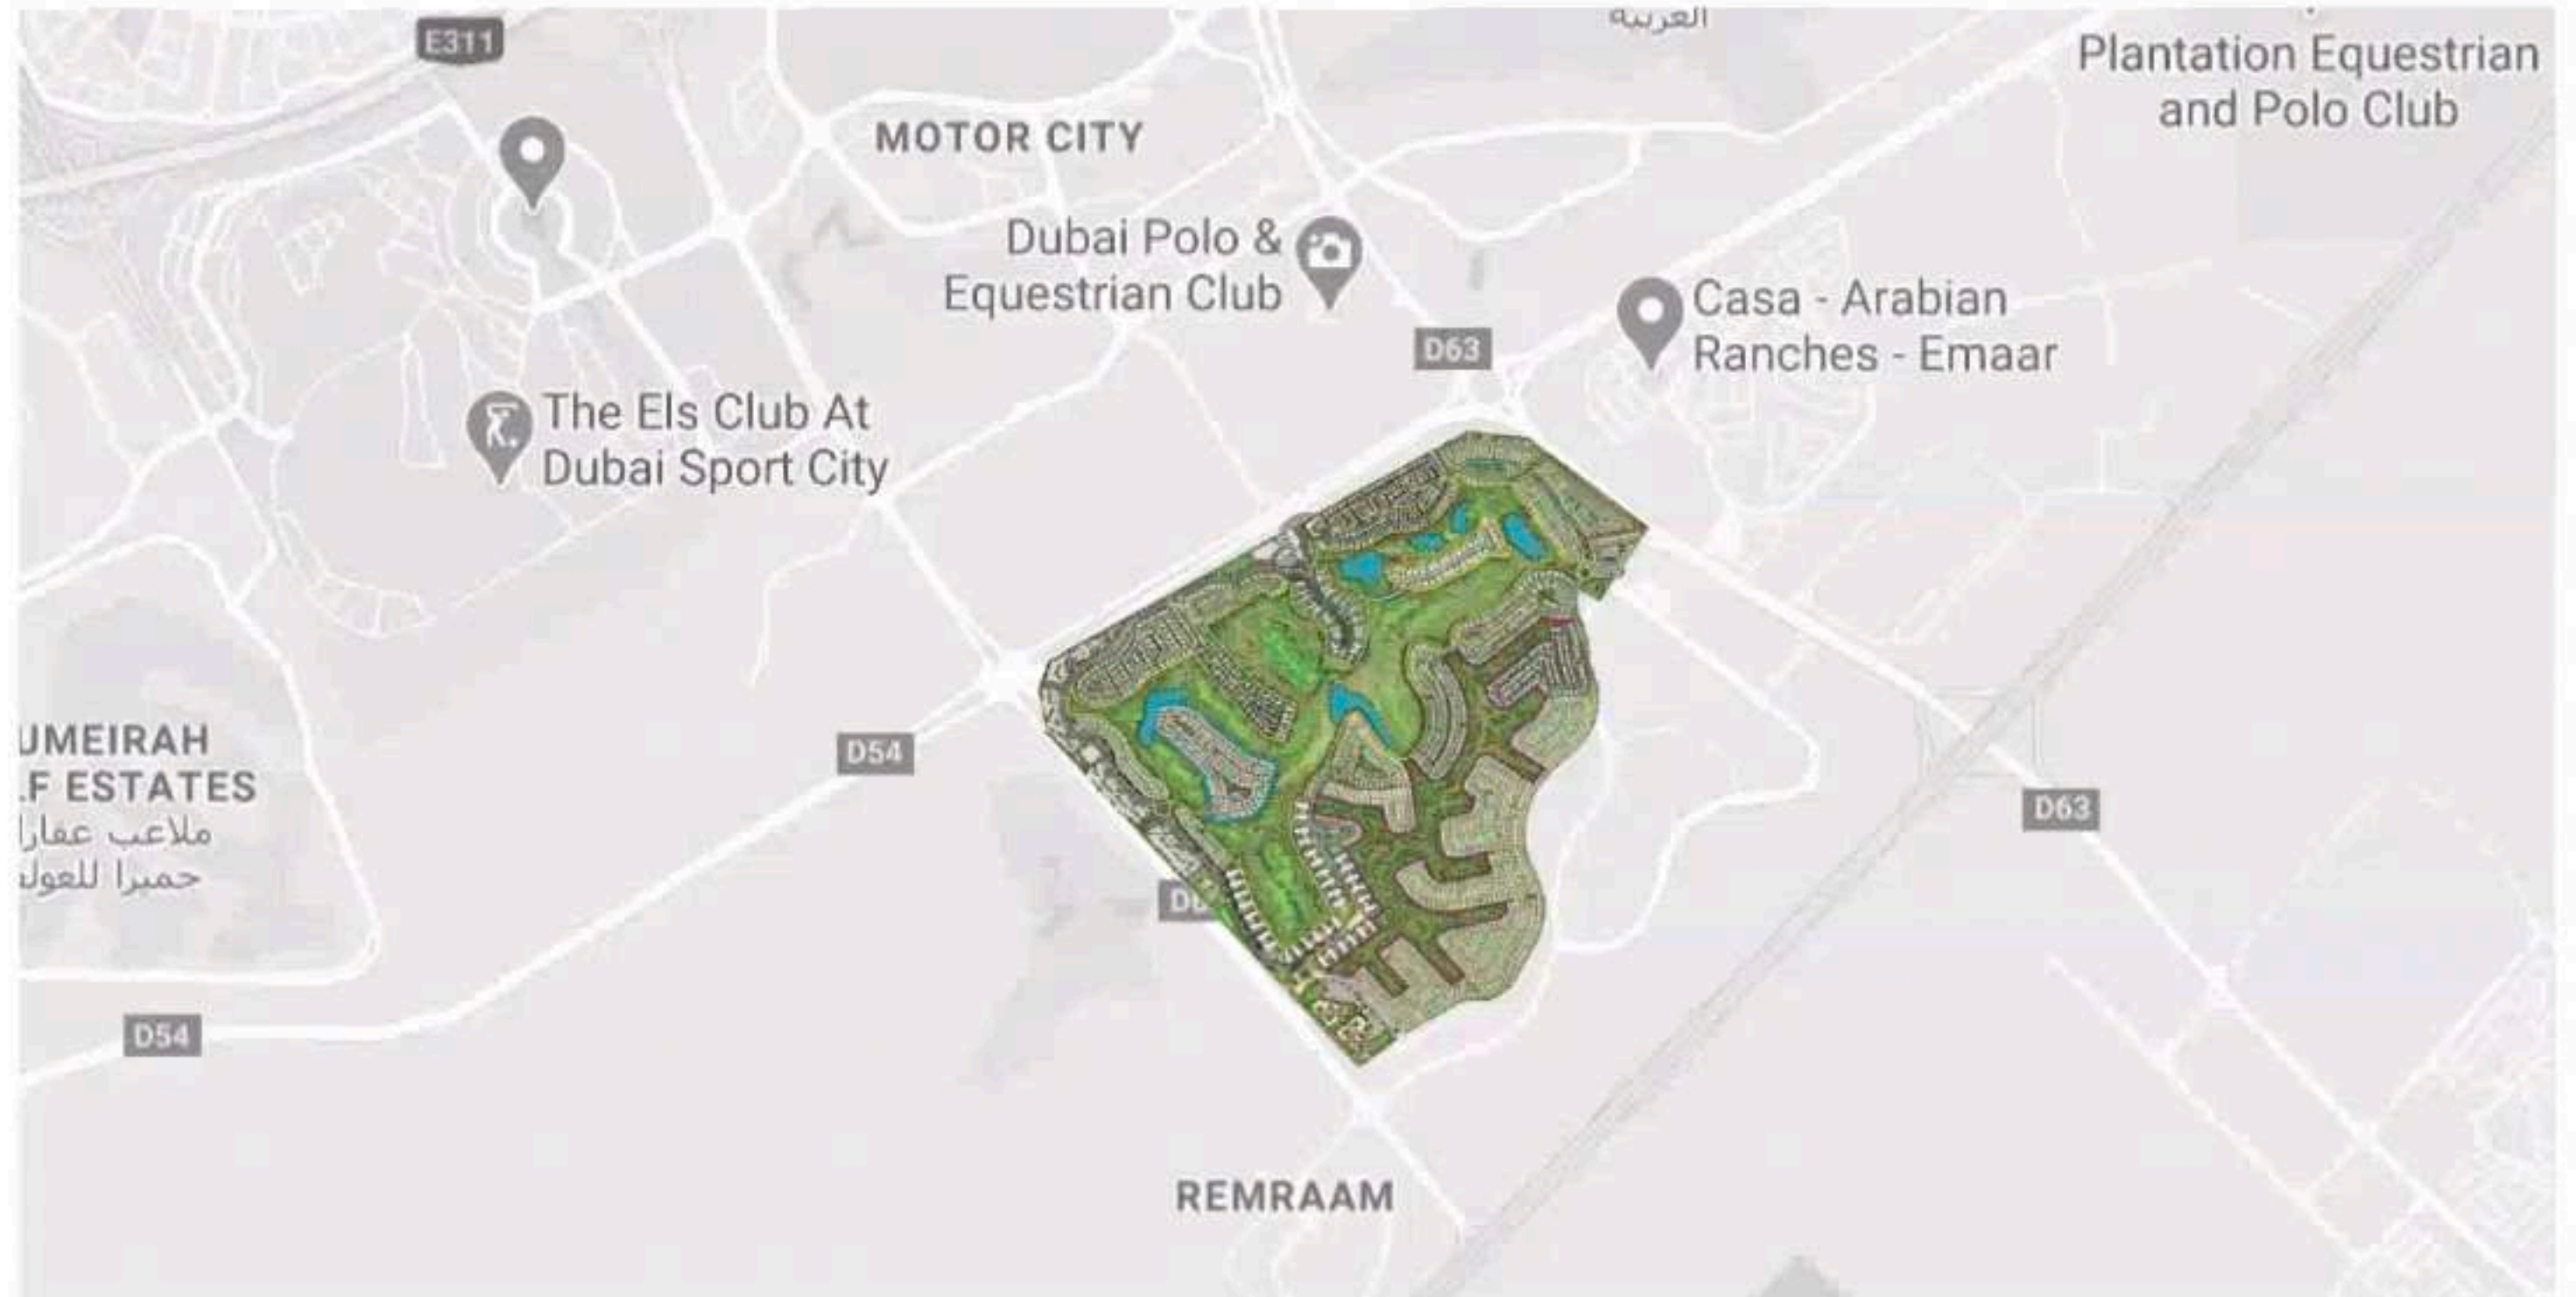

**IN THE HEART OF
DUBAILAND**

GOLF VITA
RESIDENTIAL TOWERS

PROXIMITY TO LANDMARKS

GOLF VITA

RESIDENTIAL TOWERS

12 MINUTES
to Expo 2020

16 MINUTES
to Dubai Marina

25 MINUTES
to Dubai International Airport

12 MINUTES
to Mall of the Emirates

18 MINUTES
to Palm Jumeirah

23 MINUTES
to The Dubai Mall

13 MINUTES
to AKOYA

24 MINUTES
to Al Maktoum
International Airport

DAMAC HILLS
HAS IT ALL!

GOLF VITA
RESIDENTIAL TOWERS

42 million sqft luxury lifestyle community in Dubailand

18-hole, par 71 championship golf course designed by Gil Hanse

Trump International Golf Club Dubai, 9-hole academy, pro-shop

World-class associations (Paramount, Trump, Radisson)