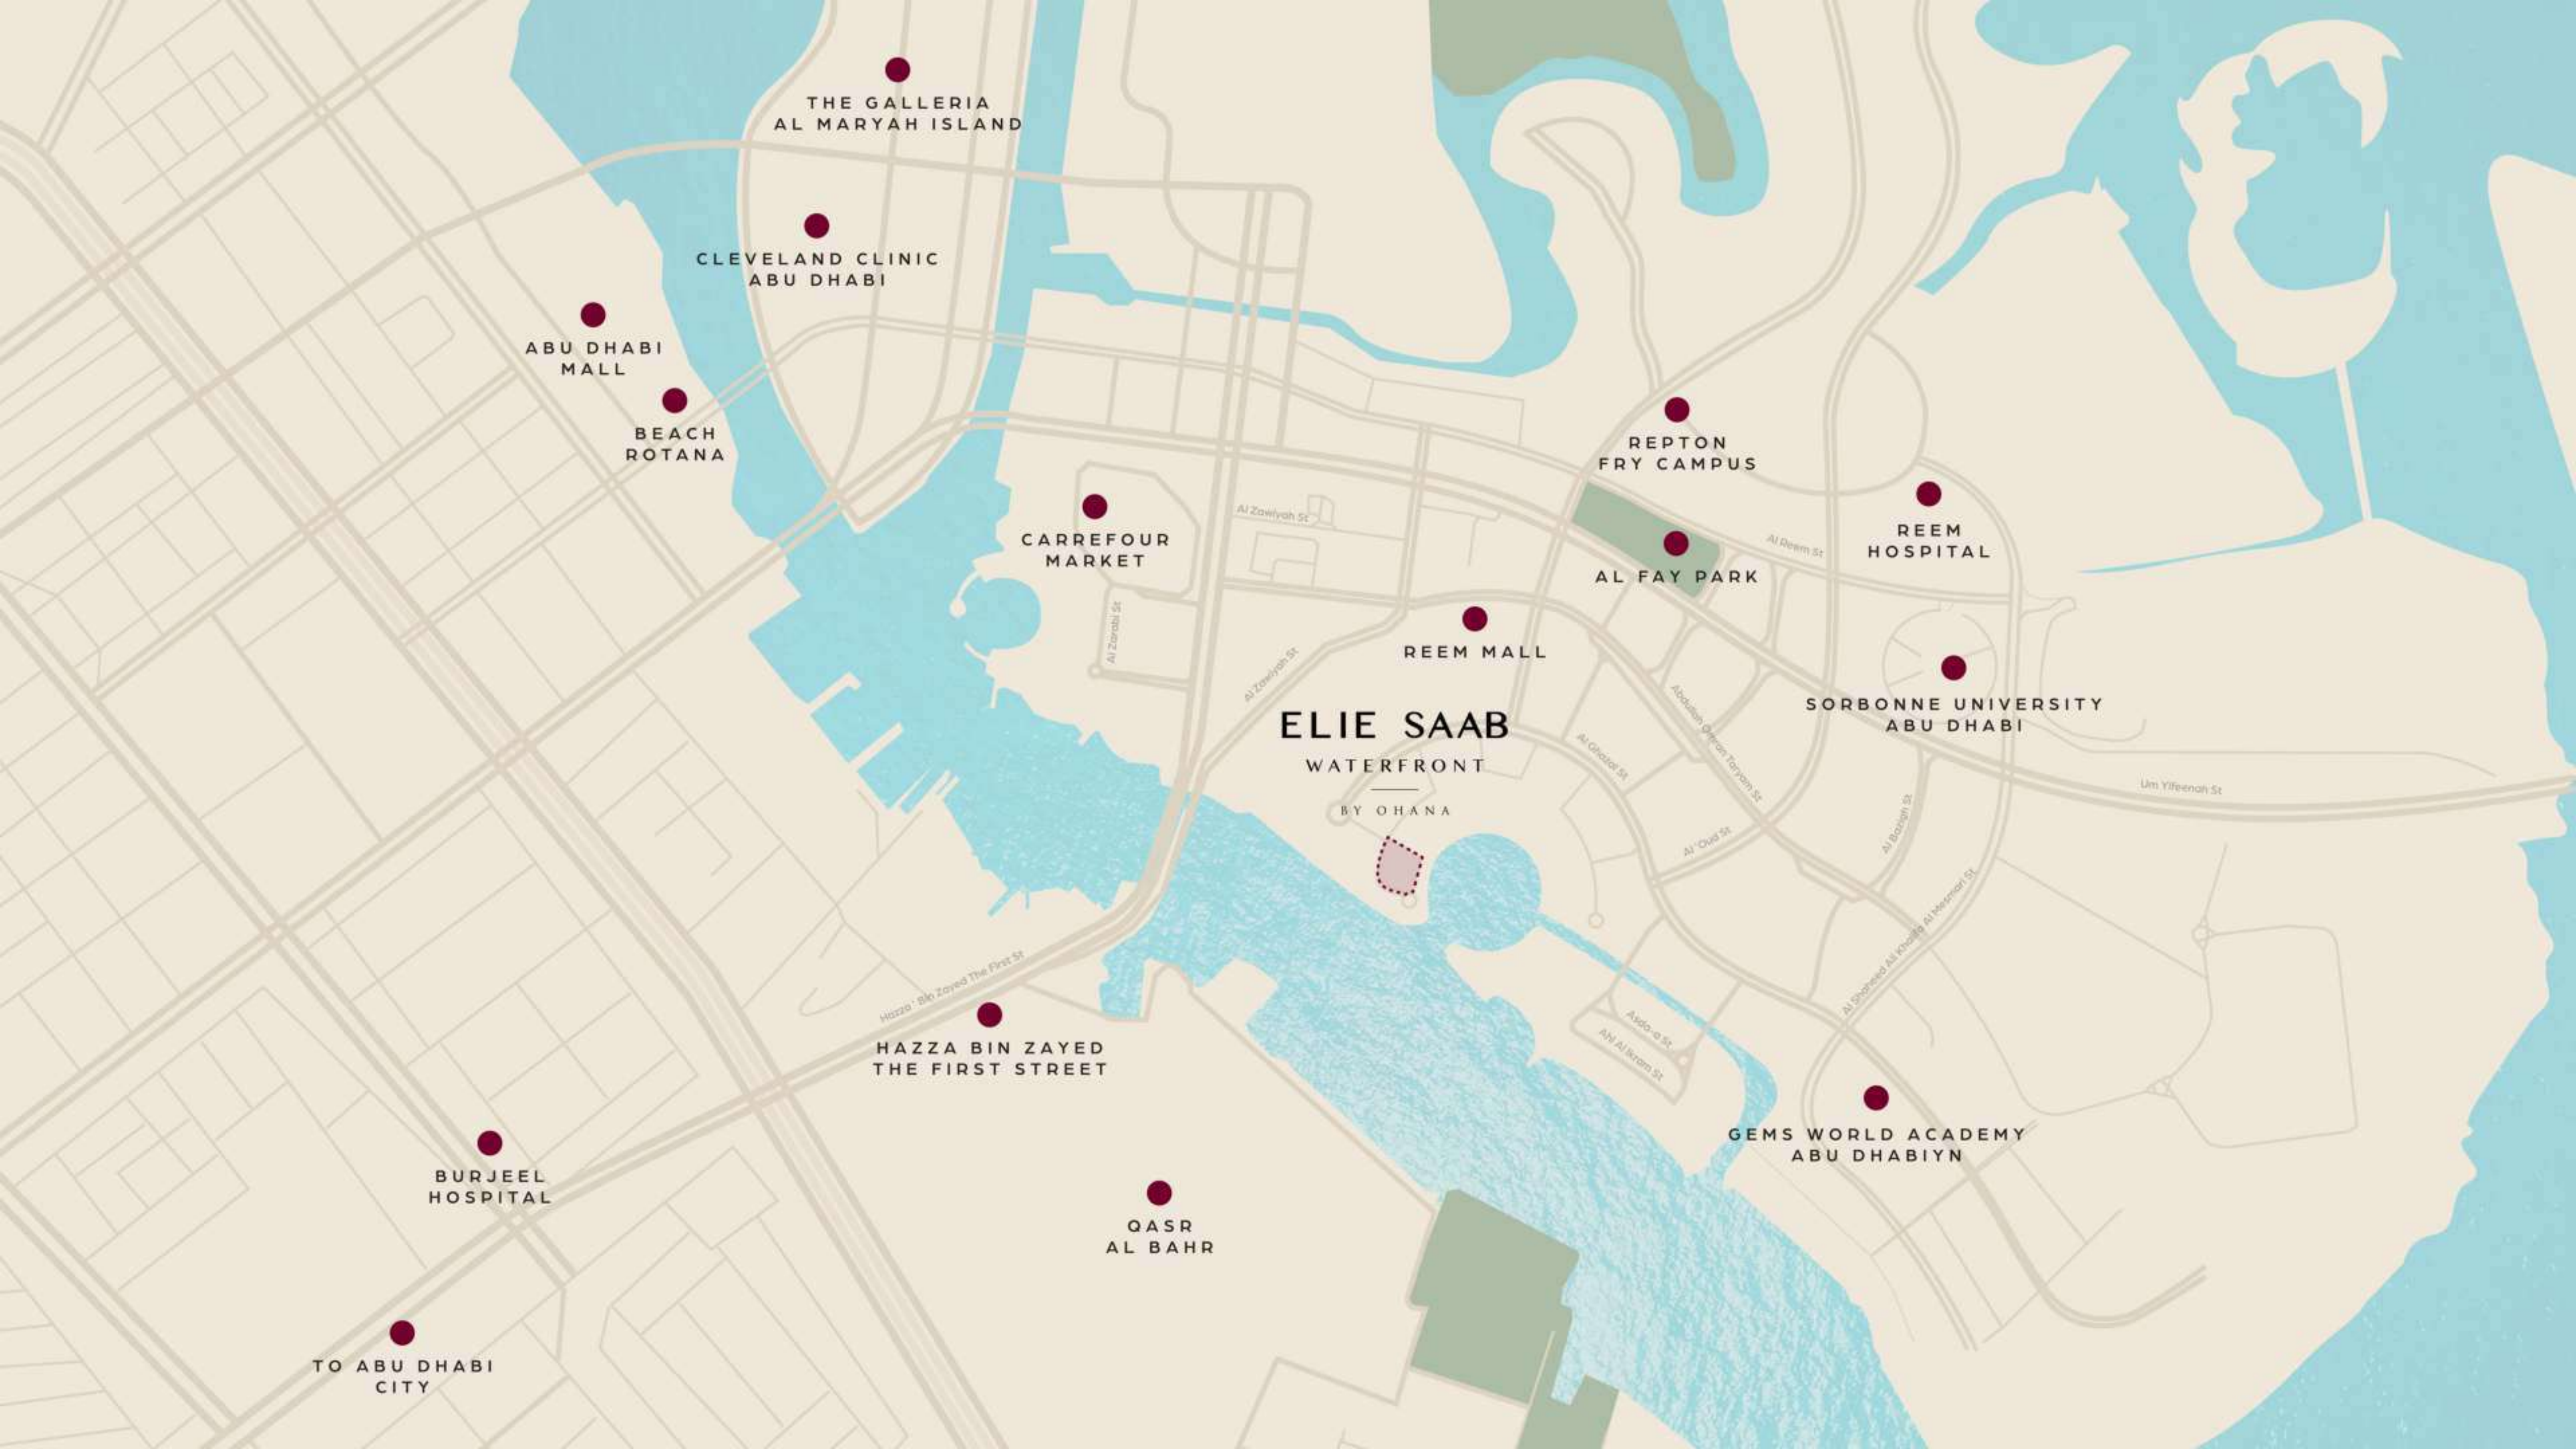

ELIE SAAB

WATERFRONT

BY OHANA

*The*  
**LOCATION**

WHERE THE DELIGHTS OF ABU DHABI  
ARE EVER PRESENT

ELIE SAAB

WATERFRONT

BY OHANA

*Elevating luxury* IN ABU DHABI

ELIE SAAB

WATERFRONT

BY OHANA

AT THE CONFLUENCE

A CITY IN  
*Motion*

Be part of *a new skyline*, a landmark of luxury on *Al Reem Island* with the signature aesthetic of ELIE SAAB mirroring the splendor of Abu Dhabi's cultural richness and dynamic attitude. A prestigious address and a vibrant, cosmopolitan lifestyle.

# ELIE SAAB

WATERFRONT

BY OHANA

OUR LOCATION

## *Al Reem Island*

THE GALLERIA  
AL MARYAH ISLAND

CLEVELAND CLINIC  
ABU DHABI

ABU DHABI  
MALL

BEACH  
ROTANA

CARREFOUR  
MARKET

ELIE SAAB  
WATERFRONT  
BY OHANA

REEM MALL