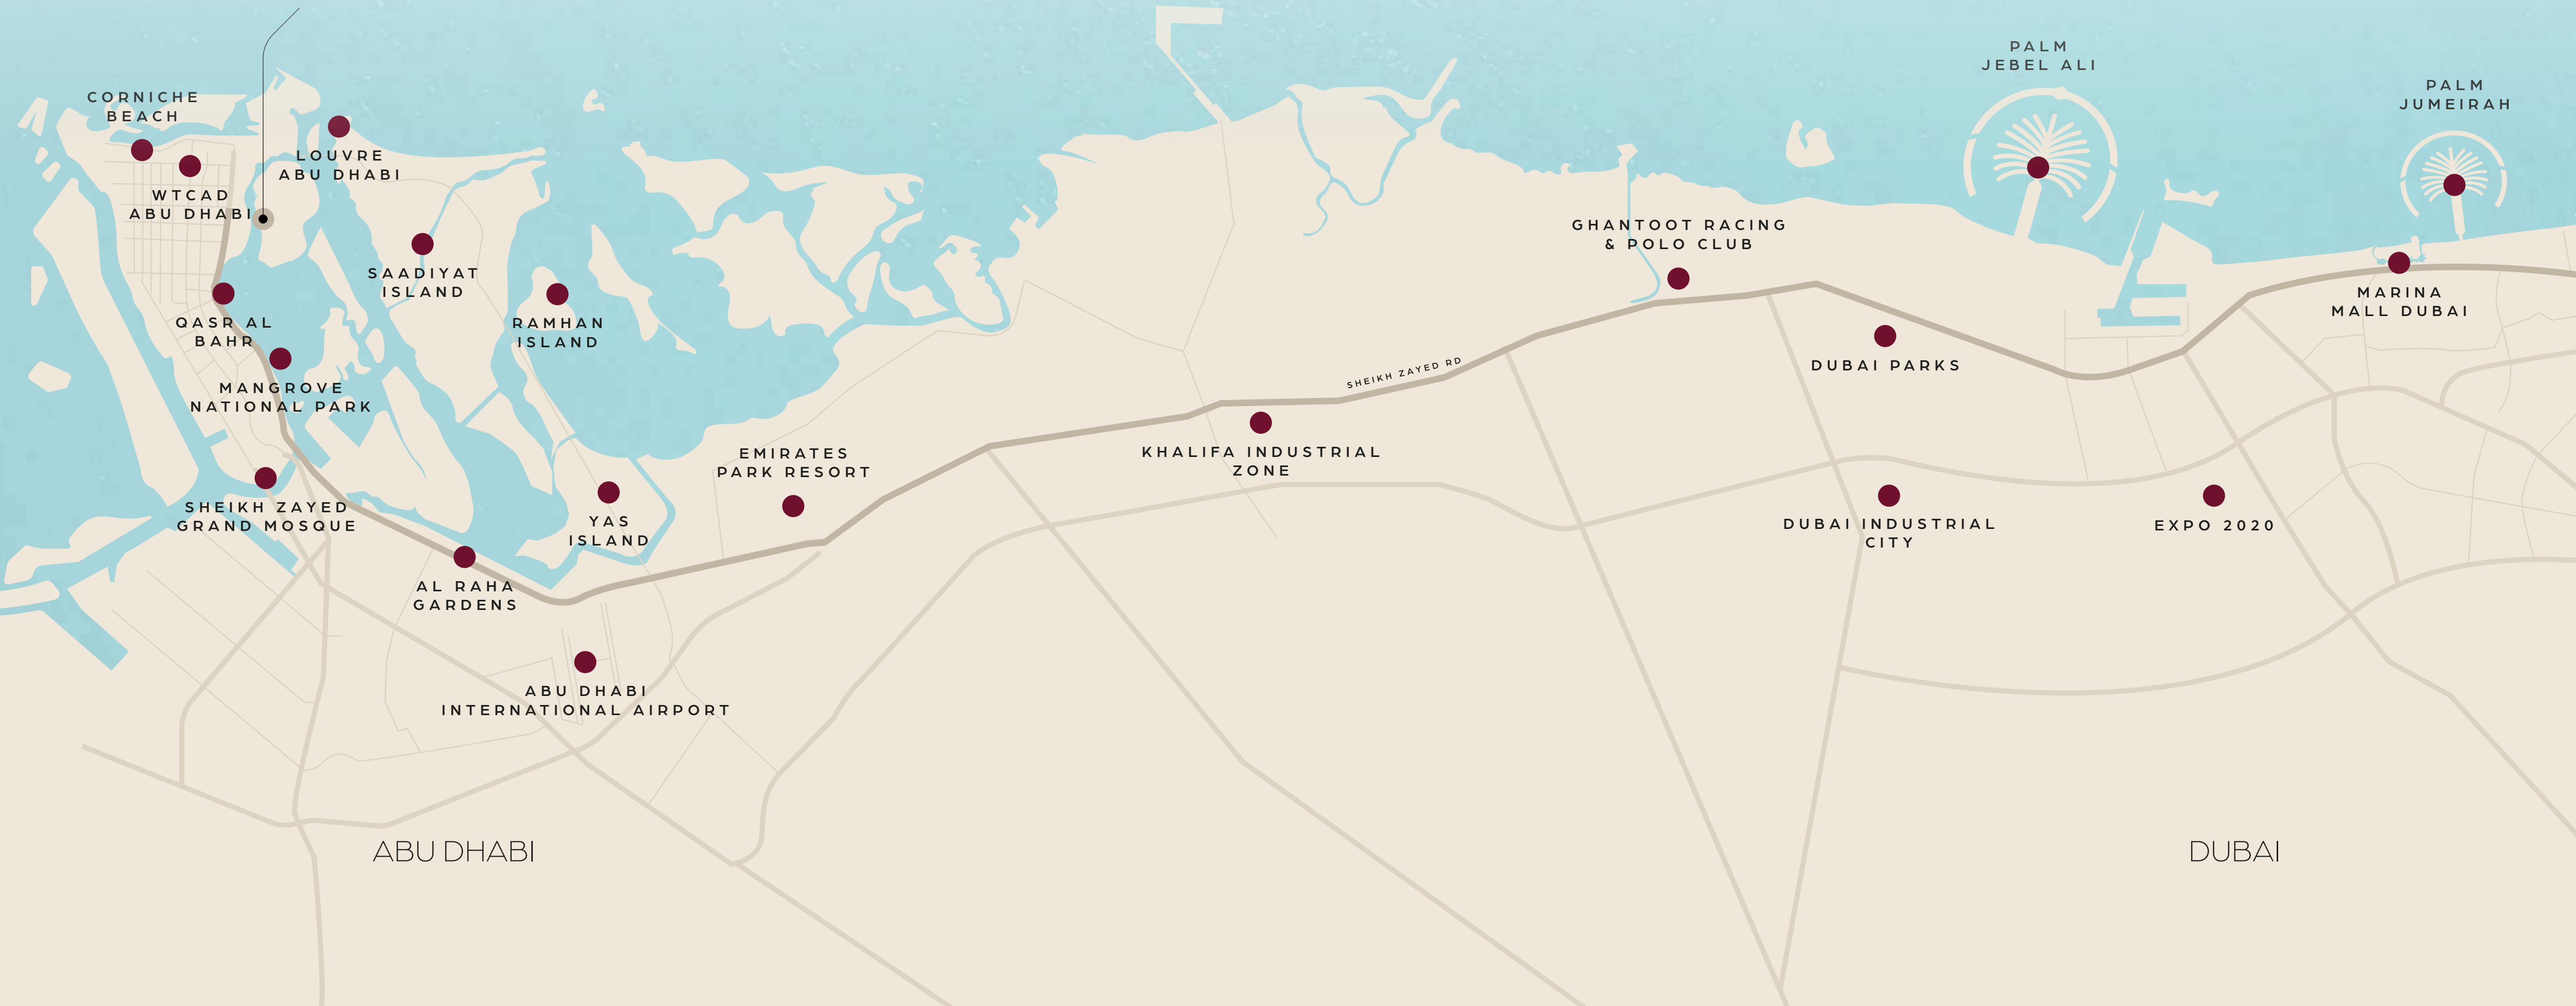

ELIE SAAB

WATERFRONT

BY OHANA

*The*  
**LOCATION**

WHERE THE DELIGHTS OF ABU DHABI  
ARE EVER PRESENT

ELIE SAAB

WATERFRONT

BY OHANA

*Elevating luxury* IN ABU DHABI

ELIE SAAB

WATERFRONT

BY OHANA

AT THE CONFLUENCE

A CITY IN  
*Motion*

Be part of *a new skyline*, a landmark of luxury on *Al Reem Island* with the signature aesthetic of ELIE SAAB mirroring the splendor of Abu Dhabi's cultural richness and dynamic attitude. A prestigious address and a vibrant, cosmopolitan lifestyle.

# ELIE SAAB

WATERFRONT

BY OHANA

OUR LOCATION

## *Al Reem Island*

THE GALLERIA  
AL MARYAH ISLAND

CLEVELAND CLINIC  
ABU DHABI

ABU DHABI  
MALL

BEACH  
ROTANA

CARREFOUR  
MARKET

ELIE SAAB  
WATERFRONT  
BY OHANA

REEM MALL