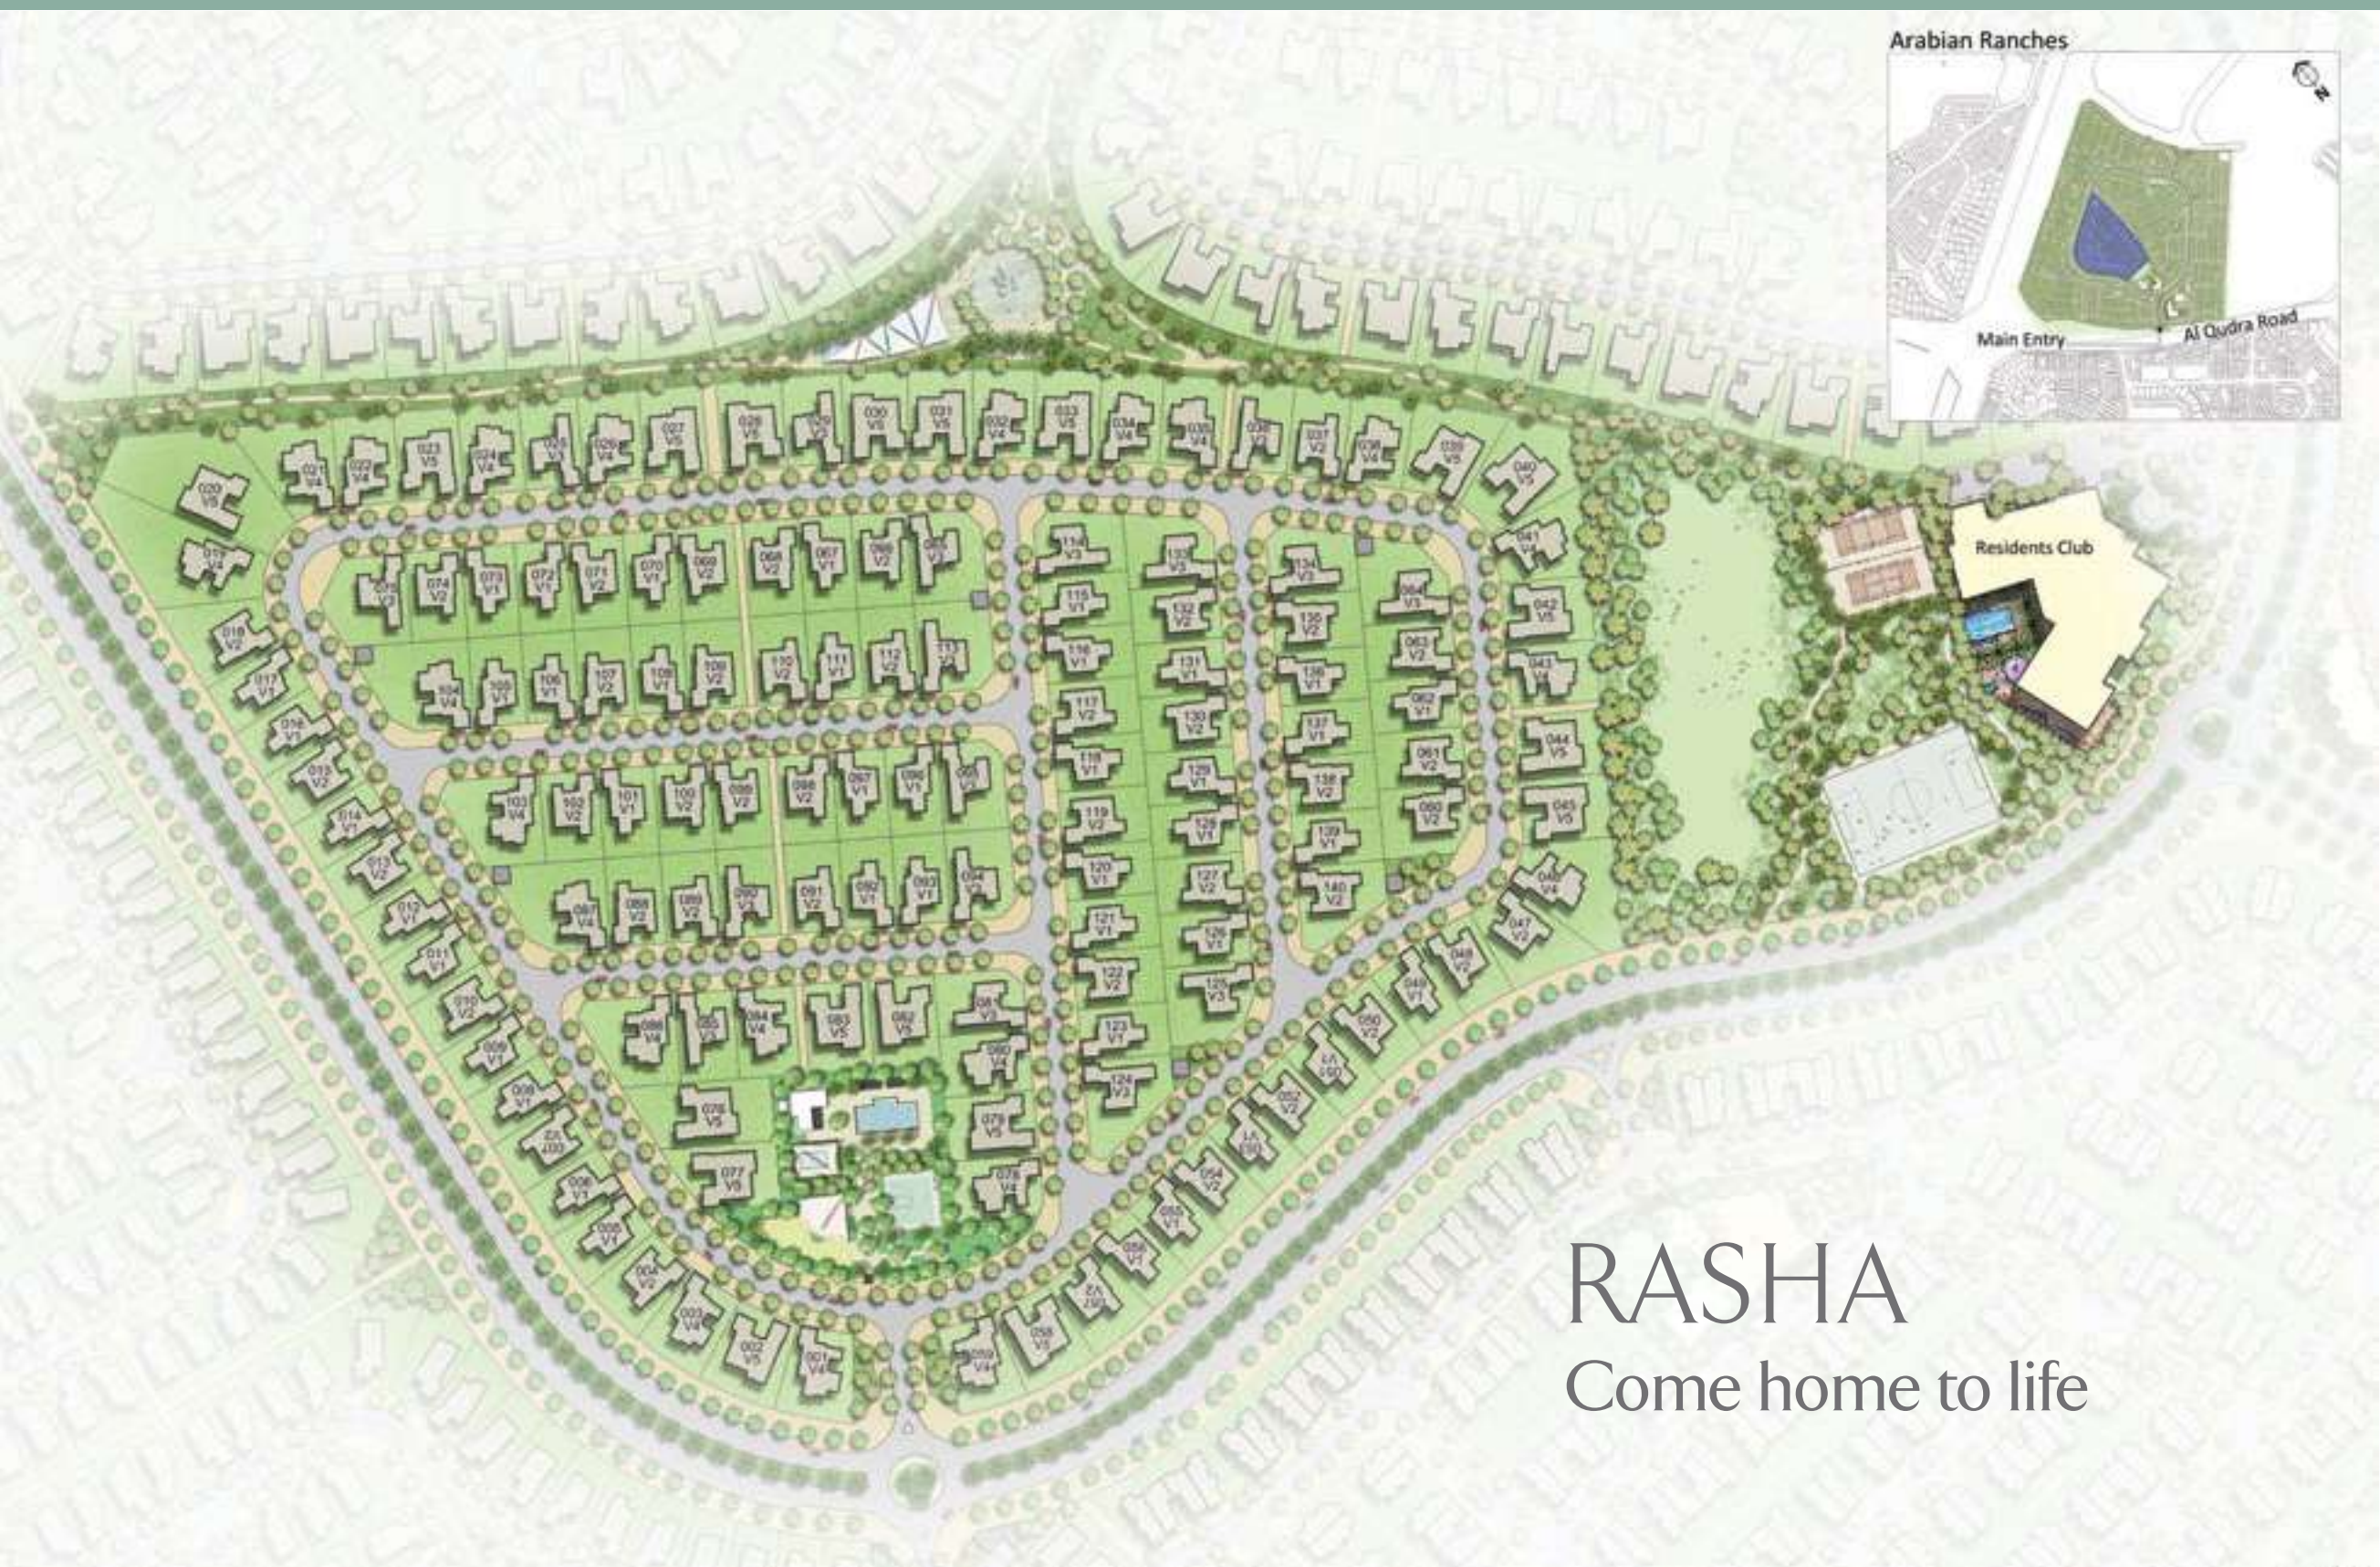

RASHA

Come home to life