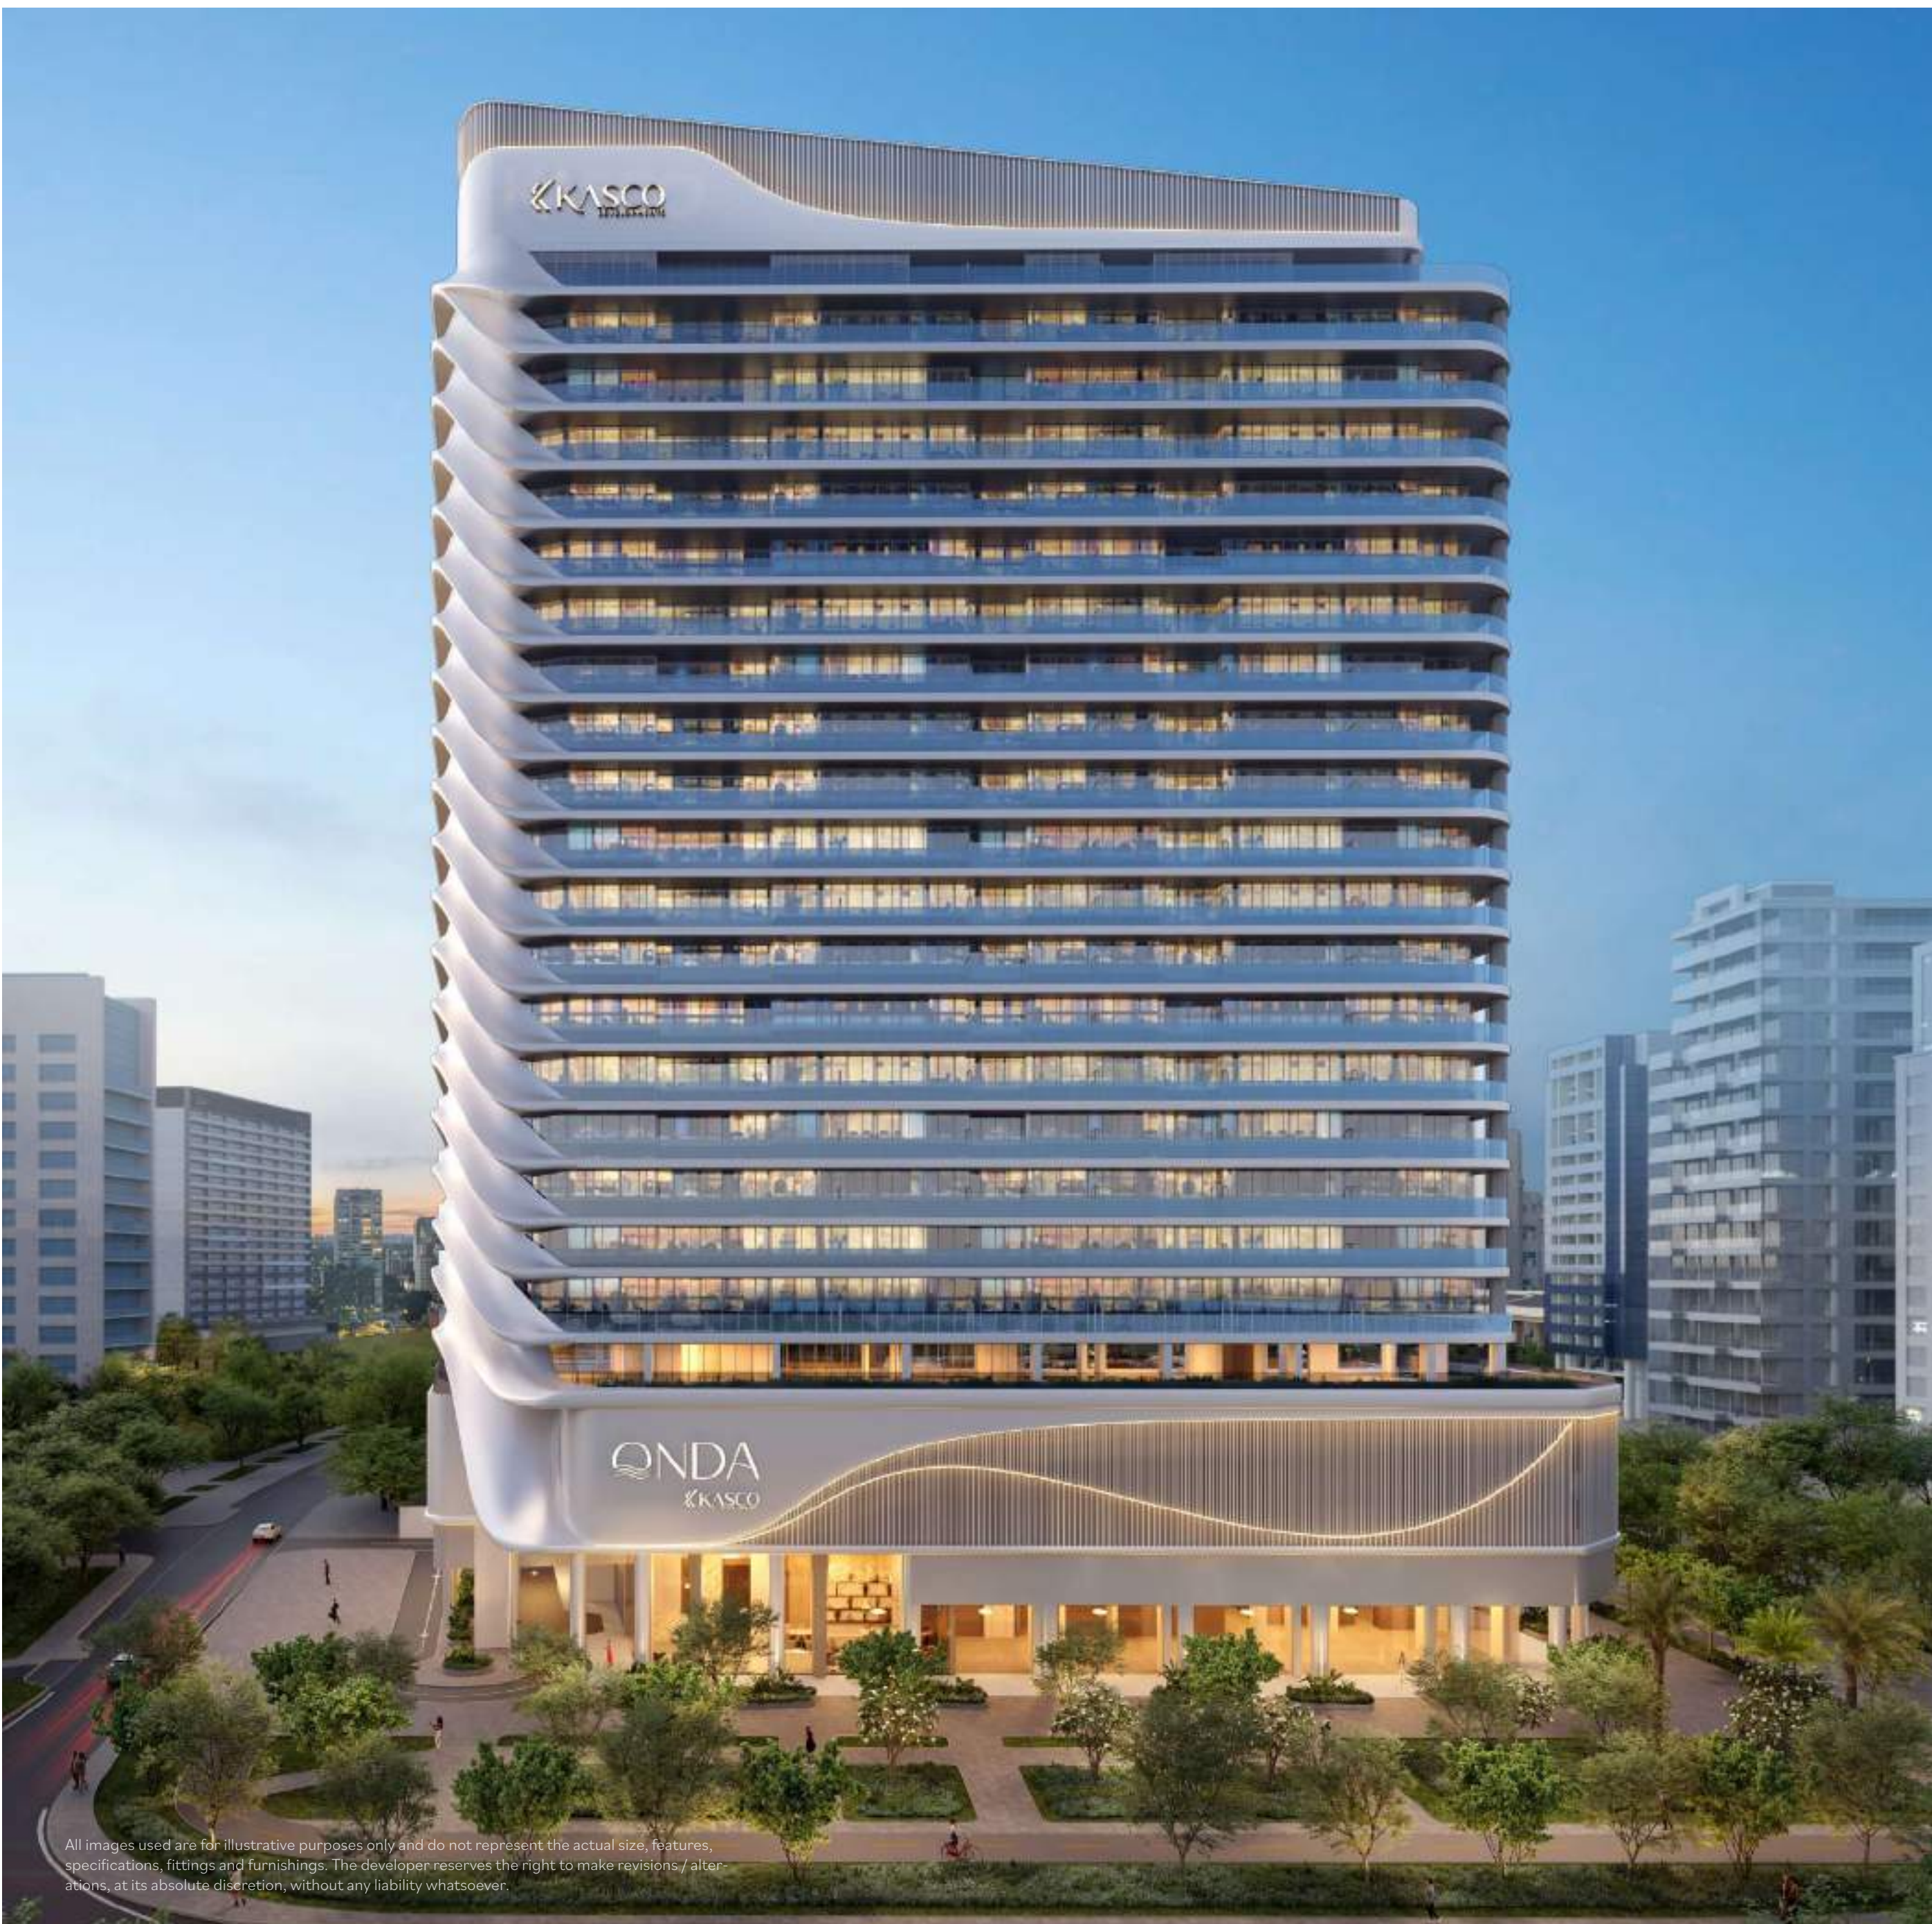

All images used are for illustrative purposes only and do not represent the actual size, features, specifications, fittings and furnishings. The developer reserves the right to make revisions / alterations, at its absolute discretion, without any liability whatsoever.

PROJECT OVERVIEW

This deliberate word play hints at the project's proximity to a bay, inviting a sense of coastal allure and natural beauty.

ONDA becomes more than a name; it transforms into a vivid symbolic bridge between the project and its luring surroundings, offering a glimpse into a world where the gentle rhythm of waves converges with innovative design, creating a trendy harmonious living experience that mirrors the poetic dance of the tides.