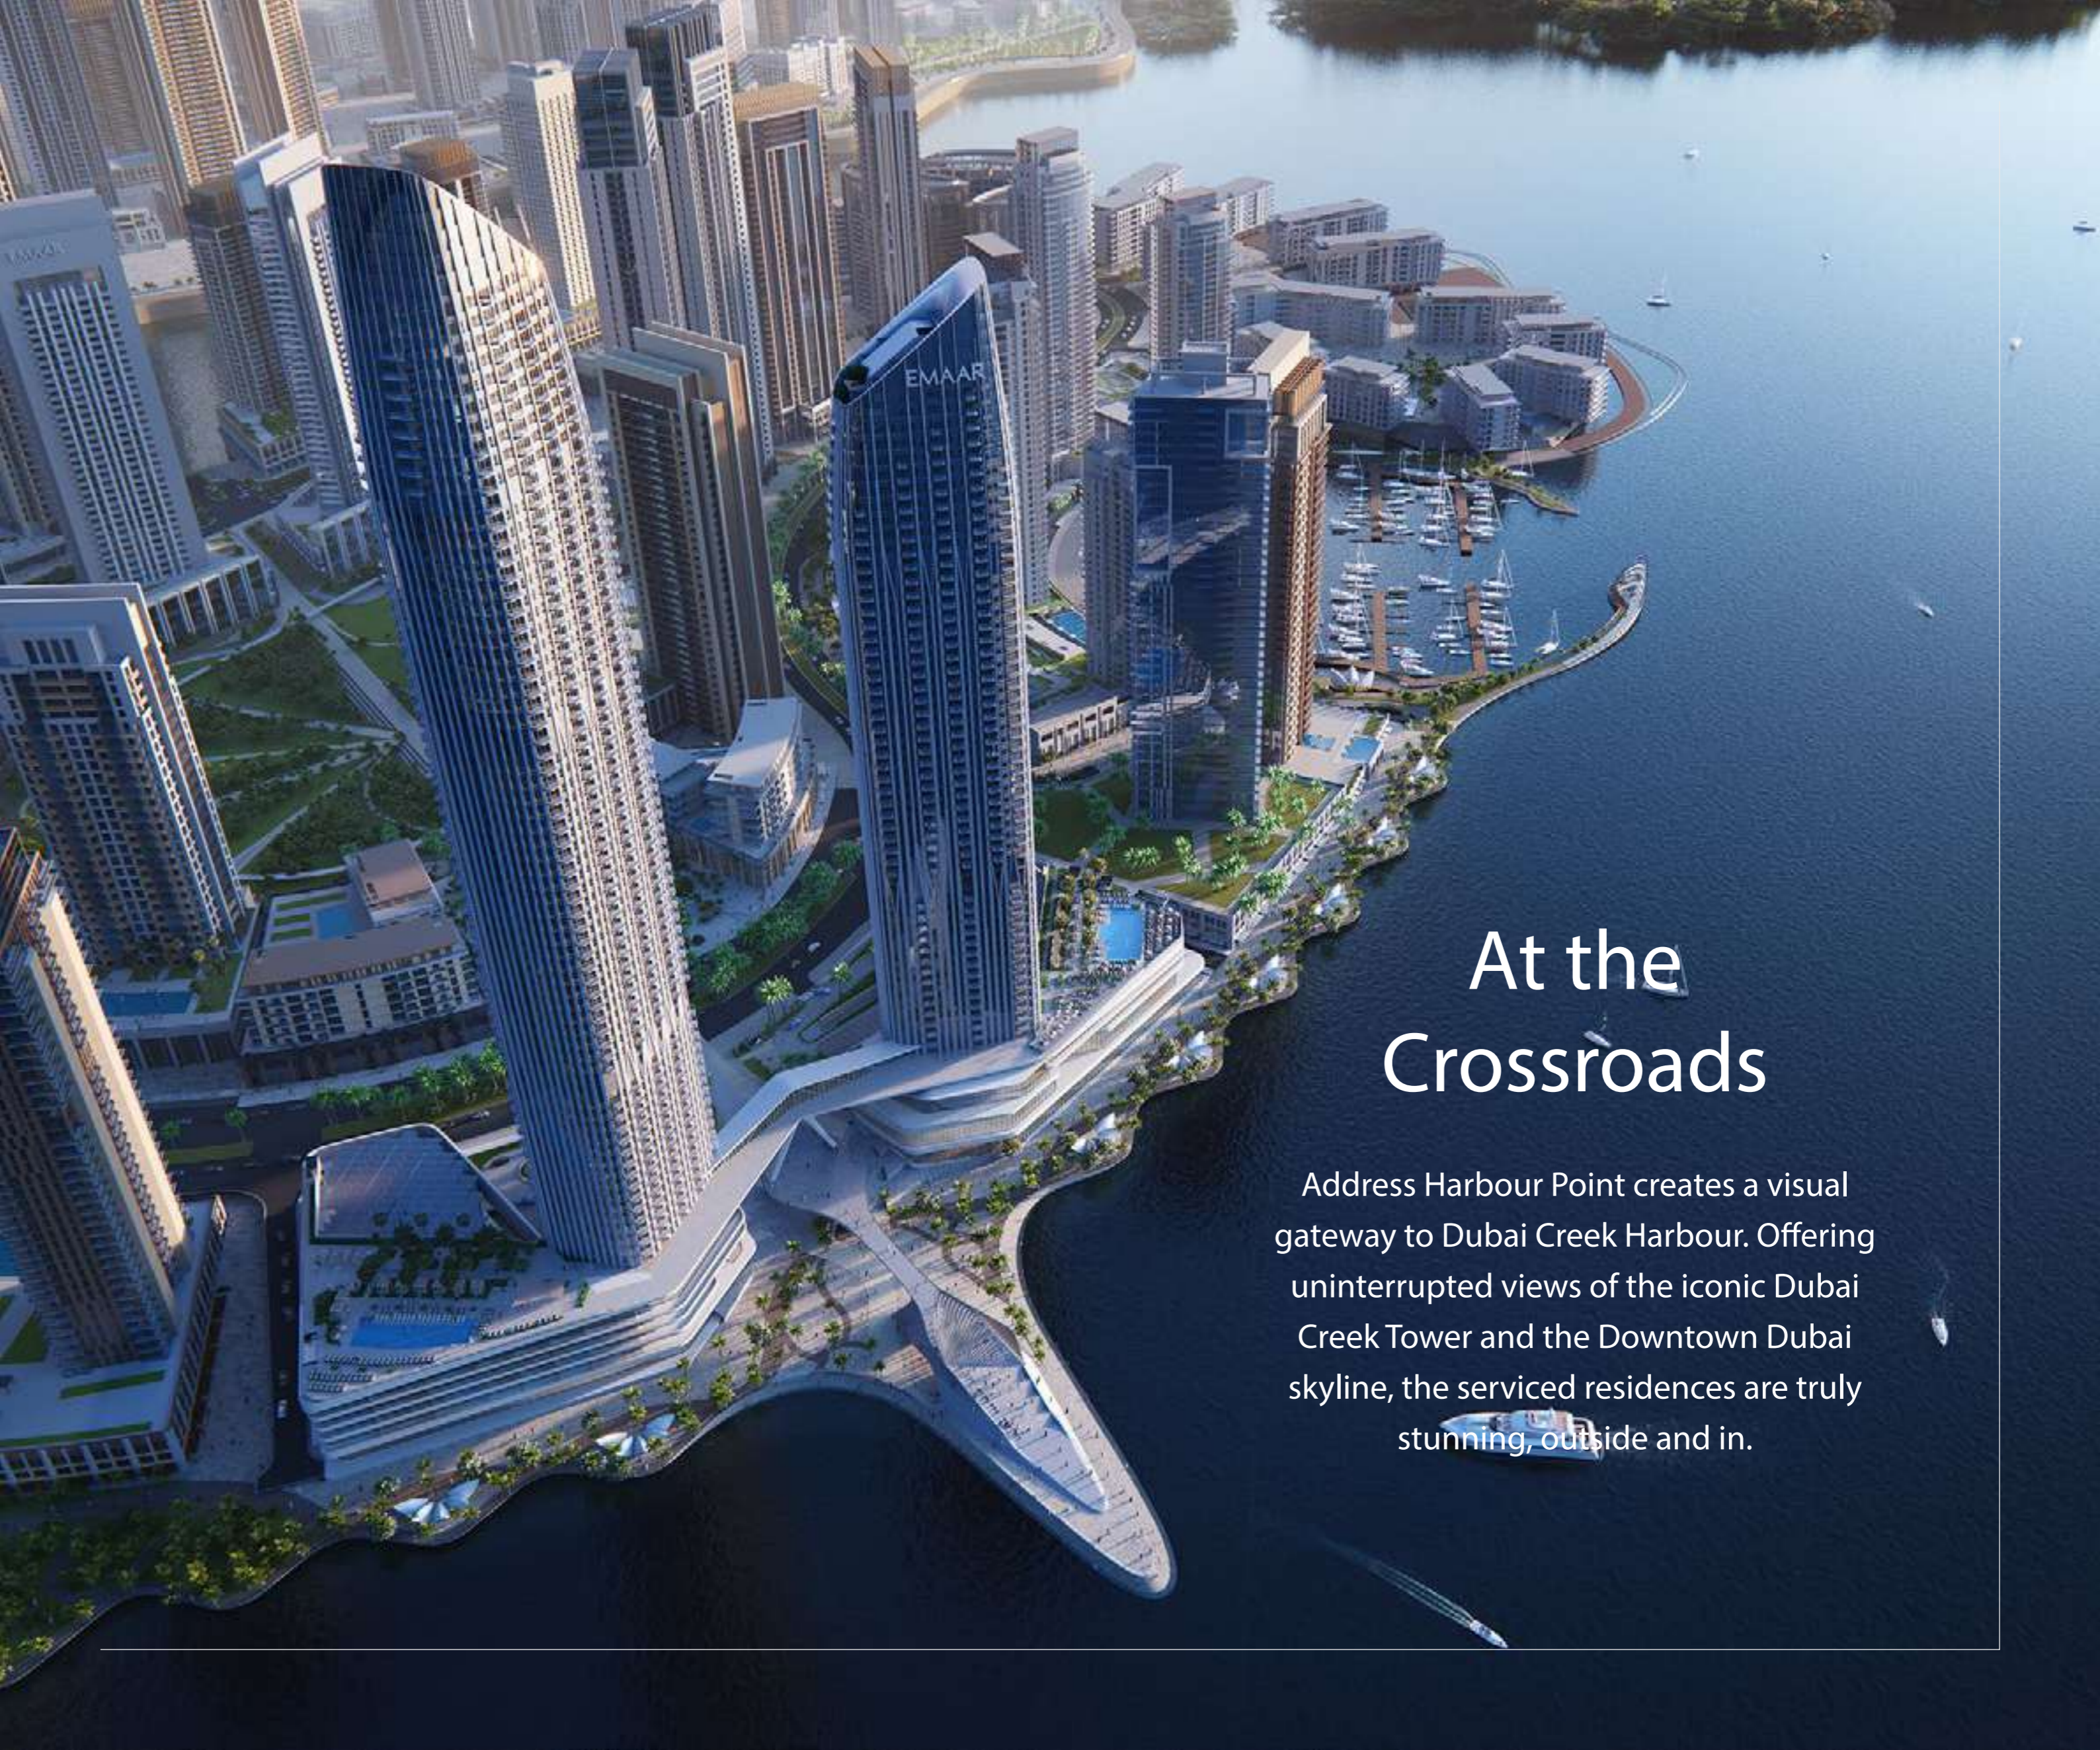

ADDRESS
HARBOUR POINT

WHERE LIFE
HAPPENS

At the Crossroads

Address Harbour Point creates a visual gateway to Dubai Creek Harbour. Offering uninterrupted views of the iconic Dubai Creek Tower and the Downtown Dubai skyline, the serviced residences are truly stunning, outside and in.