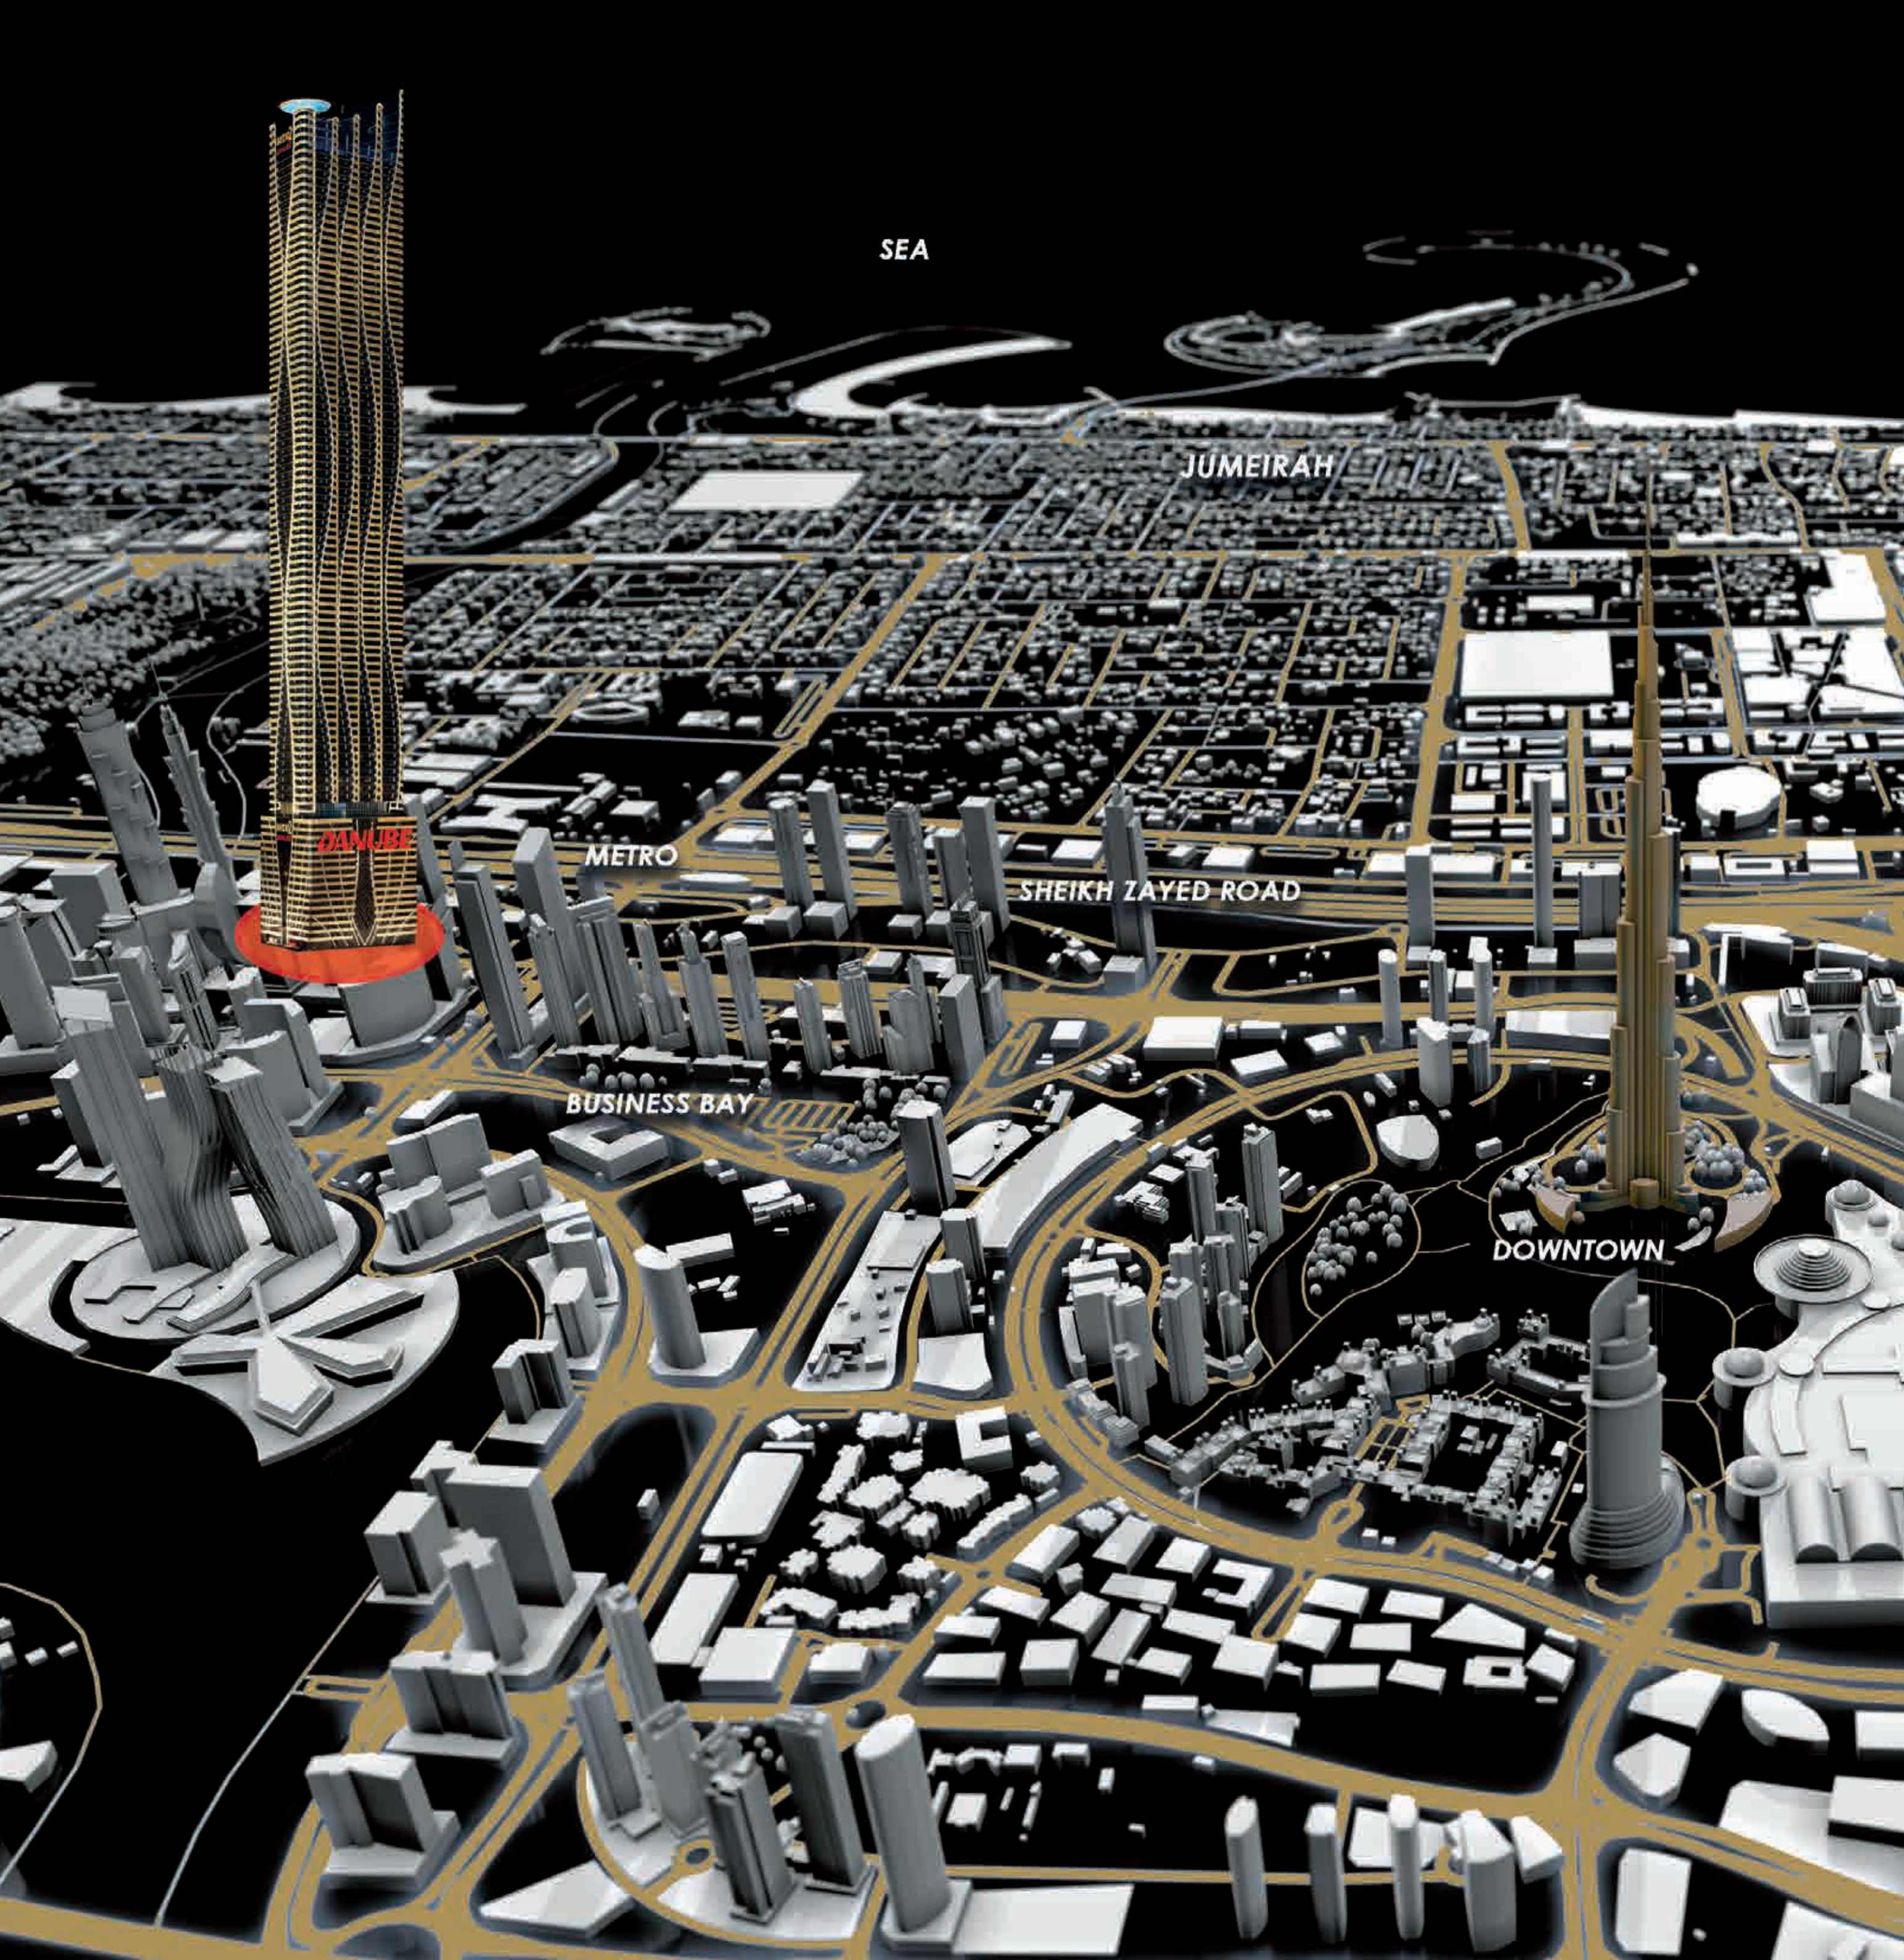

DISTANCES

	Business Bay Canal	2 min
	Business Bay Metro Station	3 min
	Burj Khalifa	3 min
	Dubai Mall	3 min
	City Walk	5 min
	Museum of the Future	5 min
	Jumeirah Beach	7 min
	D - Marin Business Bay	8 min
	Dubai Frame	8 min
	Creek	15 min
	Mall of the Emirates	15 min
	Dubai International Airport	15 min
	Burj Al Arab	18 min
	Dubai Marina	20 min
	Palm Jumeirah	20 min