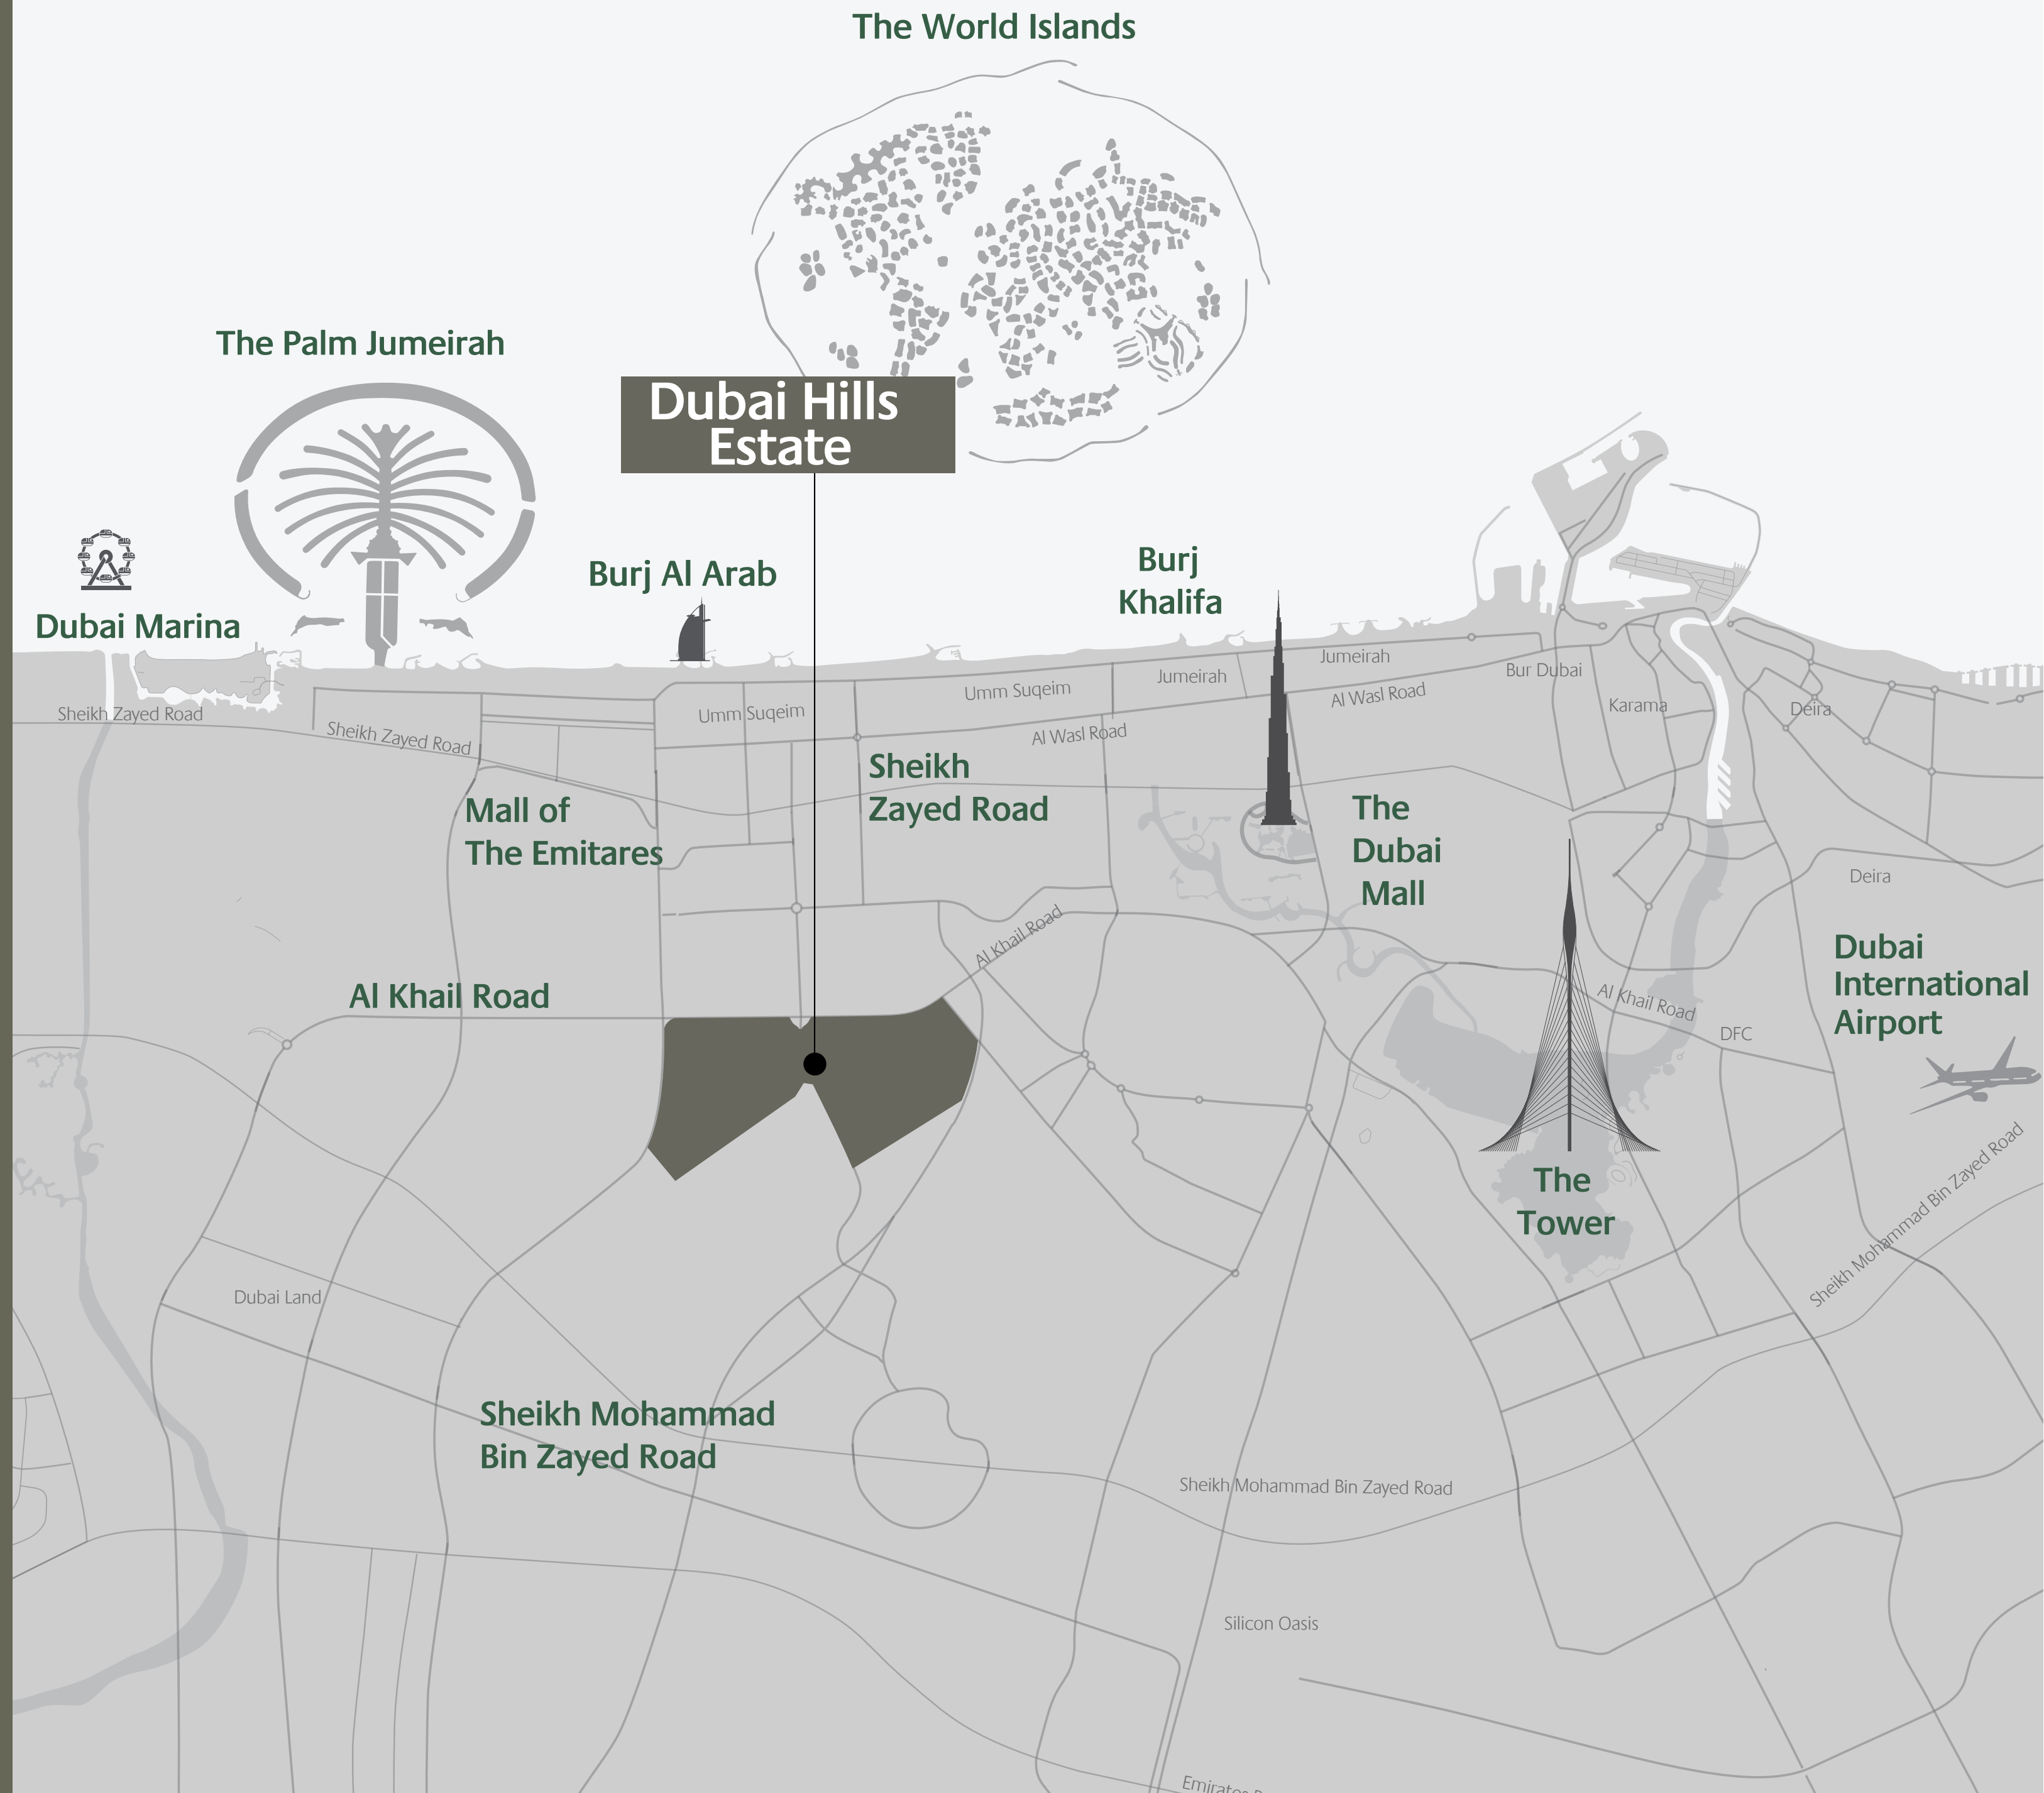

Cutting-edge Cinemas
Family Entertainment Venues
Wide Array of Dining Options

Linked Directly to Future Metro Lines
Leading Fashion and Retail Outlets

EMAAR

EMAAR

DUBAI HILLS
ESTATE

DUBAI HILLS ESTATE

Jumeirah Beach
12 Minutes

The Dubai Mall
10 Minutes

Burj Khalifa
10 Minutes

Dubai Marina
10 Minutes

Al Maktoum Airport
35 Minutes

The Tower - DCH
15 Minutes

Dubai Intl Airport
20 Minutes

DISTANCES ARE APPROXIMATE

CONTACT US