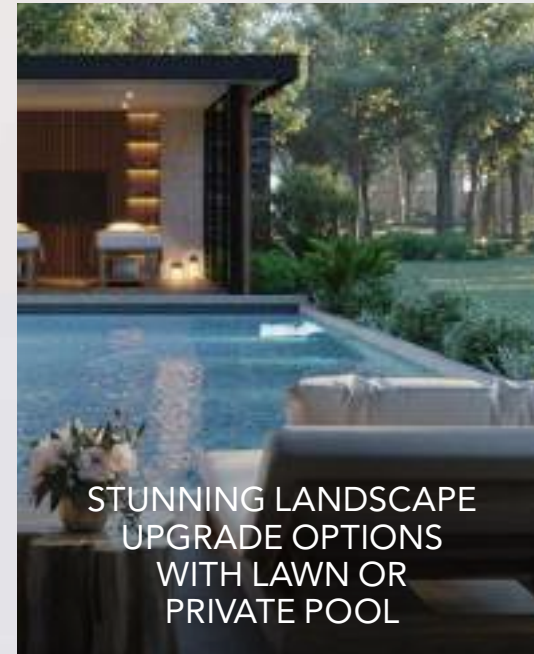

HOME ELEVATOR IN EACH GRAND VILLA

STUNNING LANDSCAPE UPGRADE OPTIONS WITH LAWN OR PRIVATE POOL

Space to discover the perfect balance

Elevate your lifestyle with the luxury of space. Expansive plots offer the freedom to create spectacular gardens complemented by outside entertainment areas for family time and private time in a balance of style and comfort.

The Reserve
Grand Villa

The Reserve

THE MODERNIST – FRONT VIEW

The Modernist style collection is lavishly curated with stunning spaces to enjoy living. Expansive terraces, a vast master suite, large ensuite bedrooms, spacious gardens and parking for 4 cars offer the ultimate inspired lifestyle.