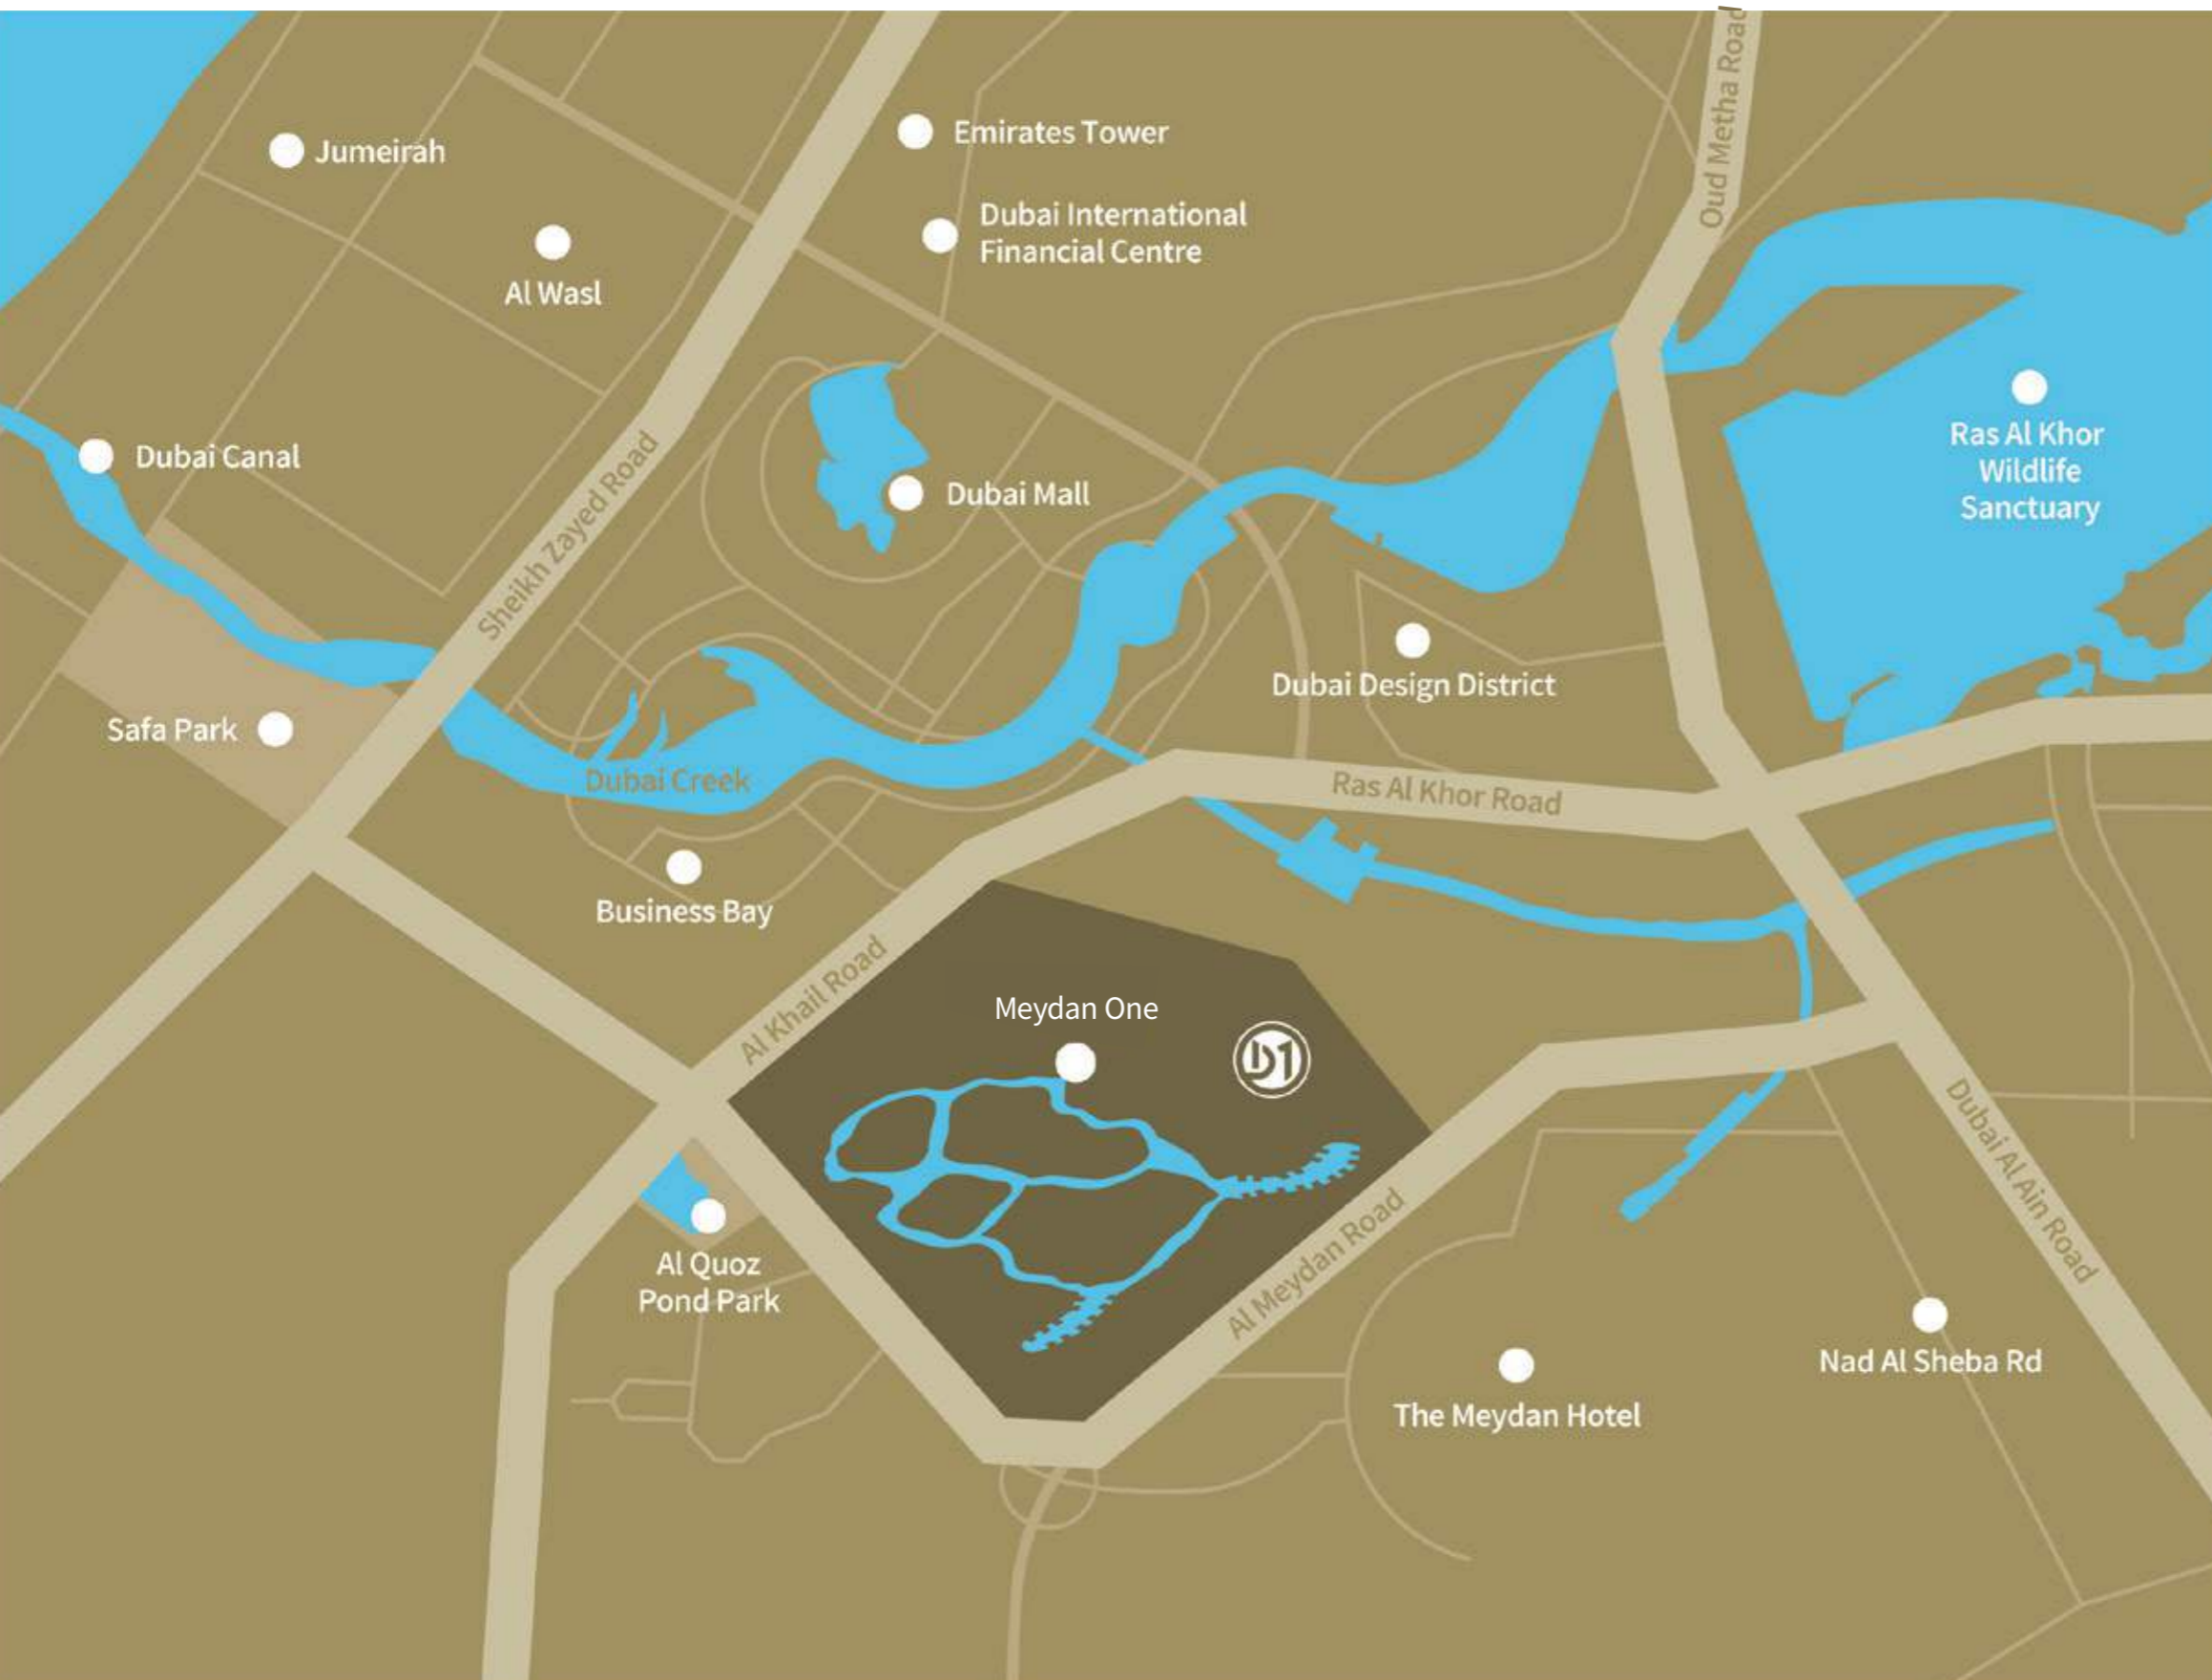

AL KHAIL ROAD

SALES CENTRE

7KM CRYSTAL LAGOON

MEYDAN ONE

PHASE III RESIDENCES

8.4 KM CYCLING & RUNNING TRACK

2 mins
MEYDAN ONE

5 mins
THE MEYDAN HOTEL

12 mins
DUBAI INTERNATIONAL
FINANCIAL CENTRE

15 mins
BURJ AL ARAB

16 mins
DUBAI WORLD TRADE CENTRE

20 mins
DUBAI INTERNATIONAL AIRPORT

7 Km
CRYSTAL LAGOON

14 Km
SHORELINE

8.4 Km
CYCLING & RUNNING
TRACK

DISCLAIMER: All measurements, dimensions, coordinates and drawings given in the Property (Site/Floor) Plans are approximate and provided only for the purpose of illustration, information and general guidance as such drawings are not to scale. All the floor/site plans including concerned plot/room/swimming pool sizes, specifications, locations and orientations shown have been taken from concept designs prior to the actual development/construction and therefore their accuracy in relation to actual construction cannot be confirmed. Hence, we make no guarantee, warranty or representation as to the accuracy and completeness of the Property (Site/Floor) plan information as changes may be made during the development process, without notice. Always refer to latest IFC design available in the sales office for the most accurate representation of all construction details.