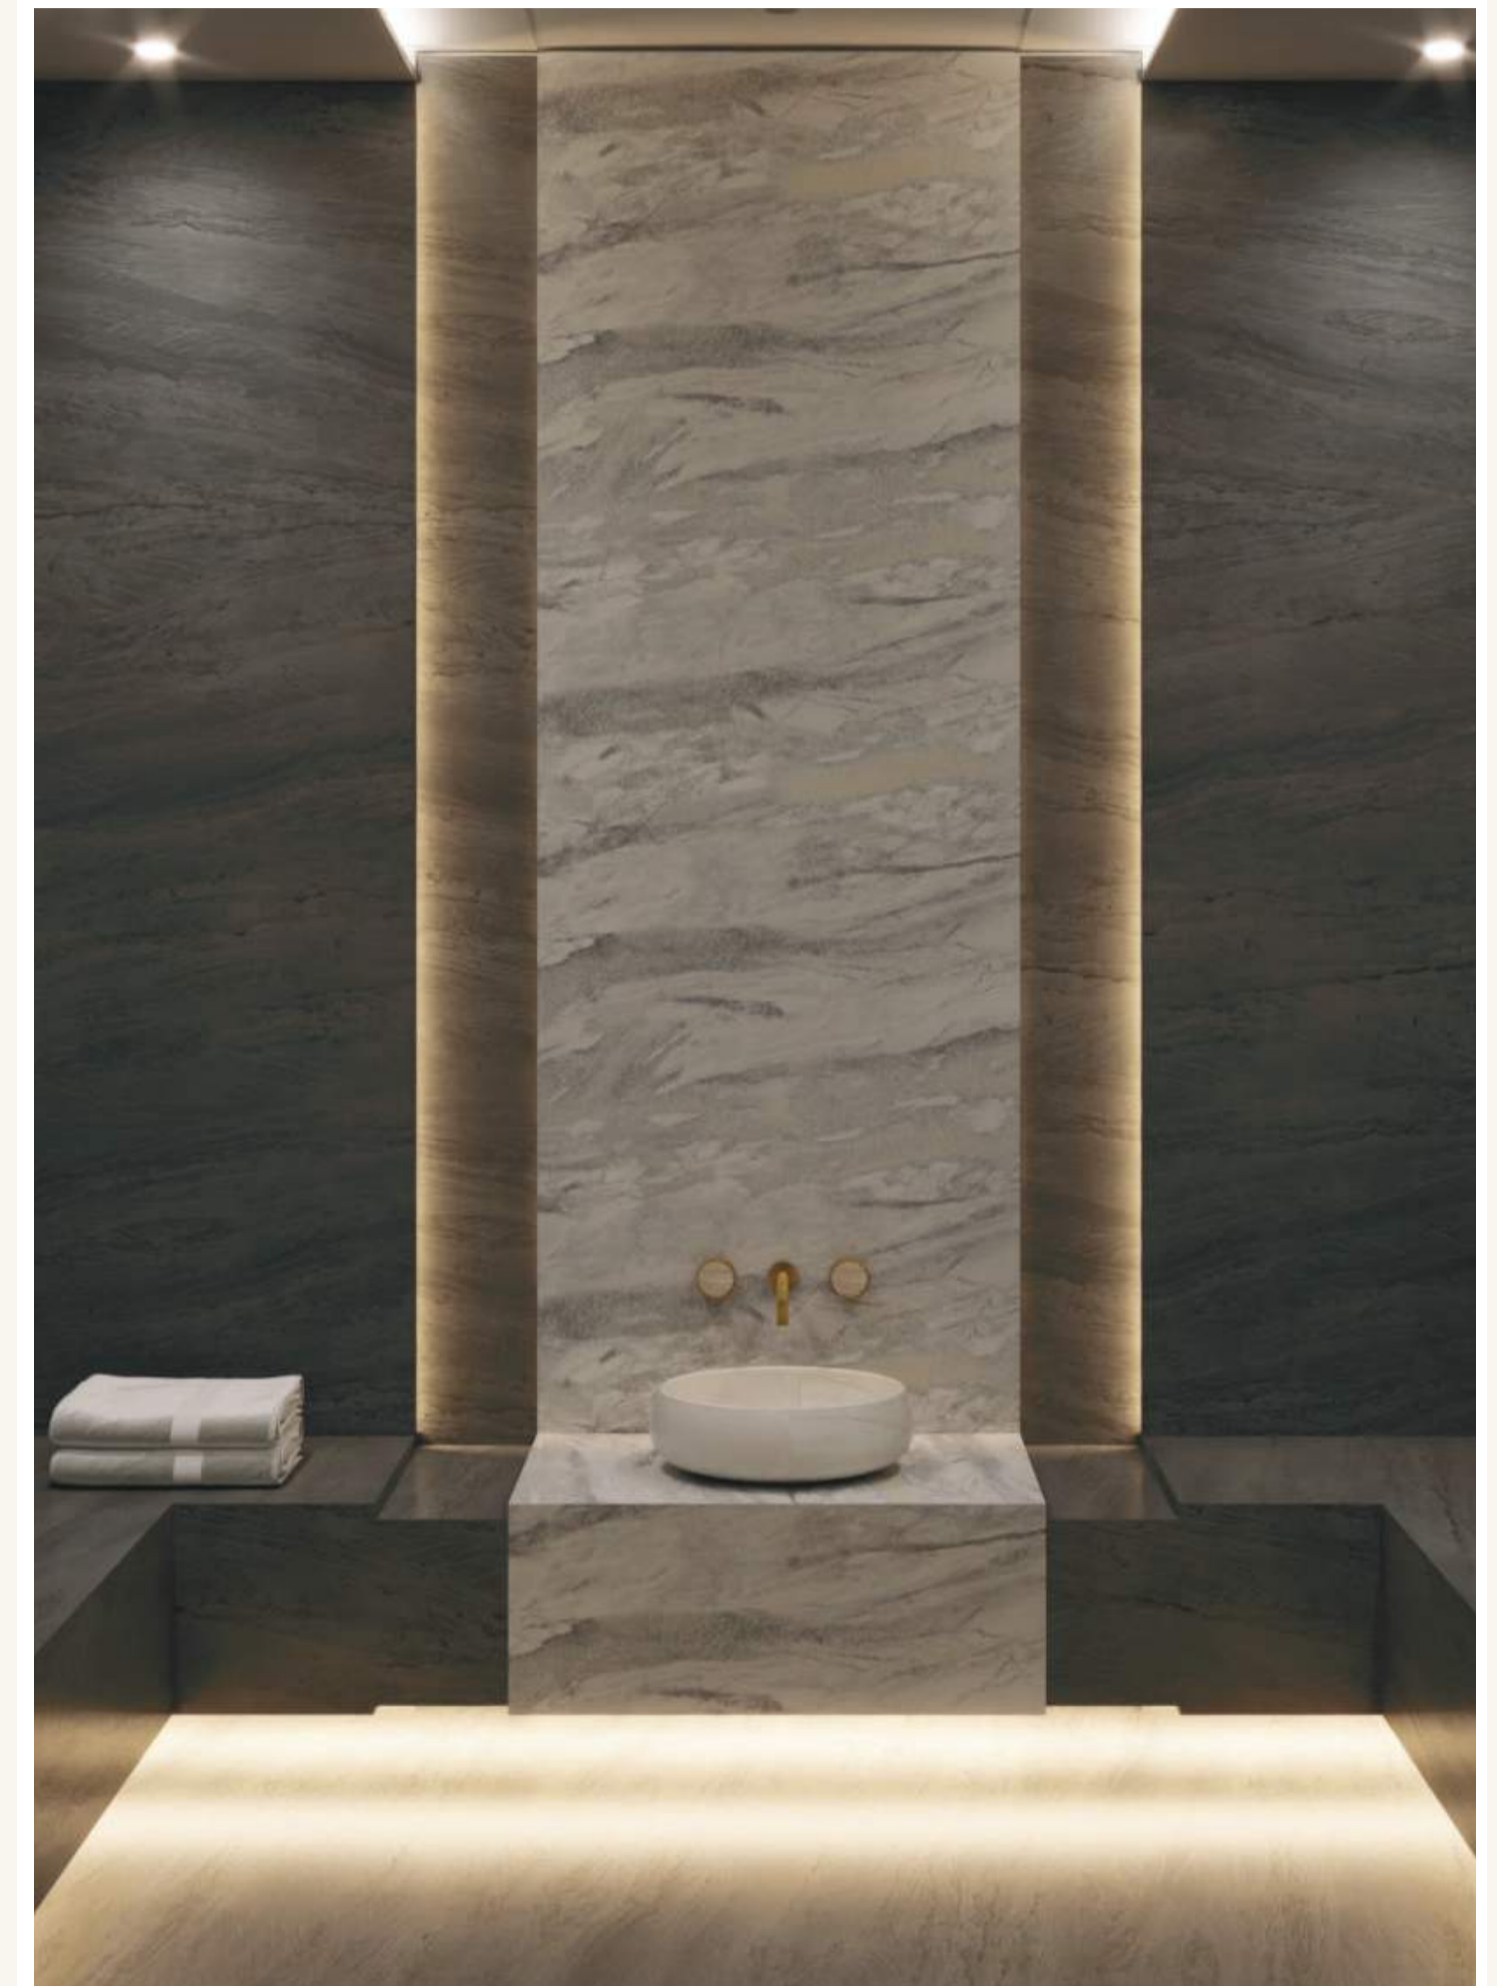

STEP INTO **SERENITY**

Experience pure calmness in our luxurious sauna rooms at **SAMANA Barari Views**. Immerse yourself in a world of warmth and rejuvenation, as the gentle heat soothes your body and soul.

With a contemporary design and state-of-the-art facilities, you find the perfect place to unwind, detoxify, and emerge refreshed.