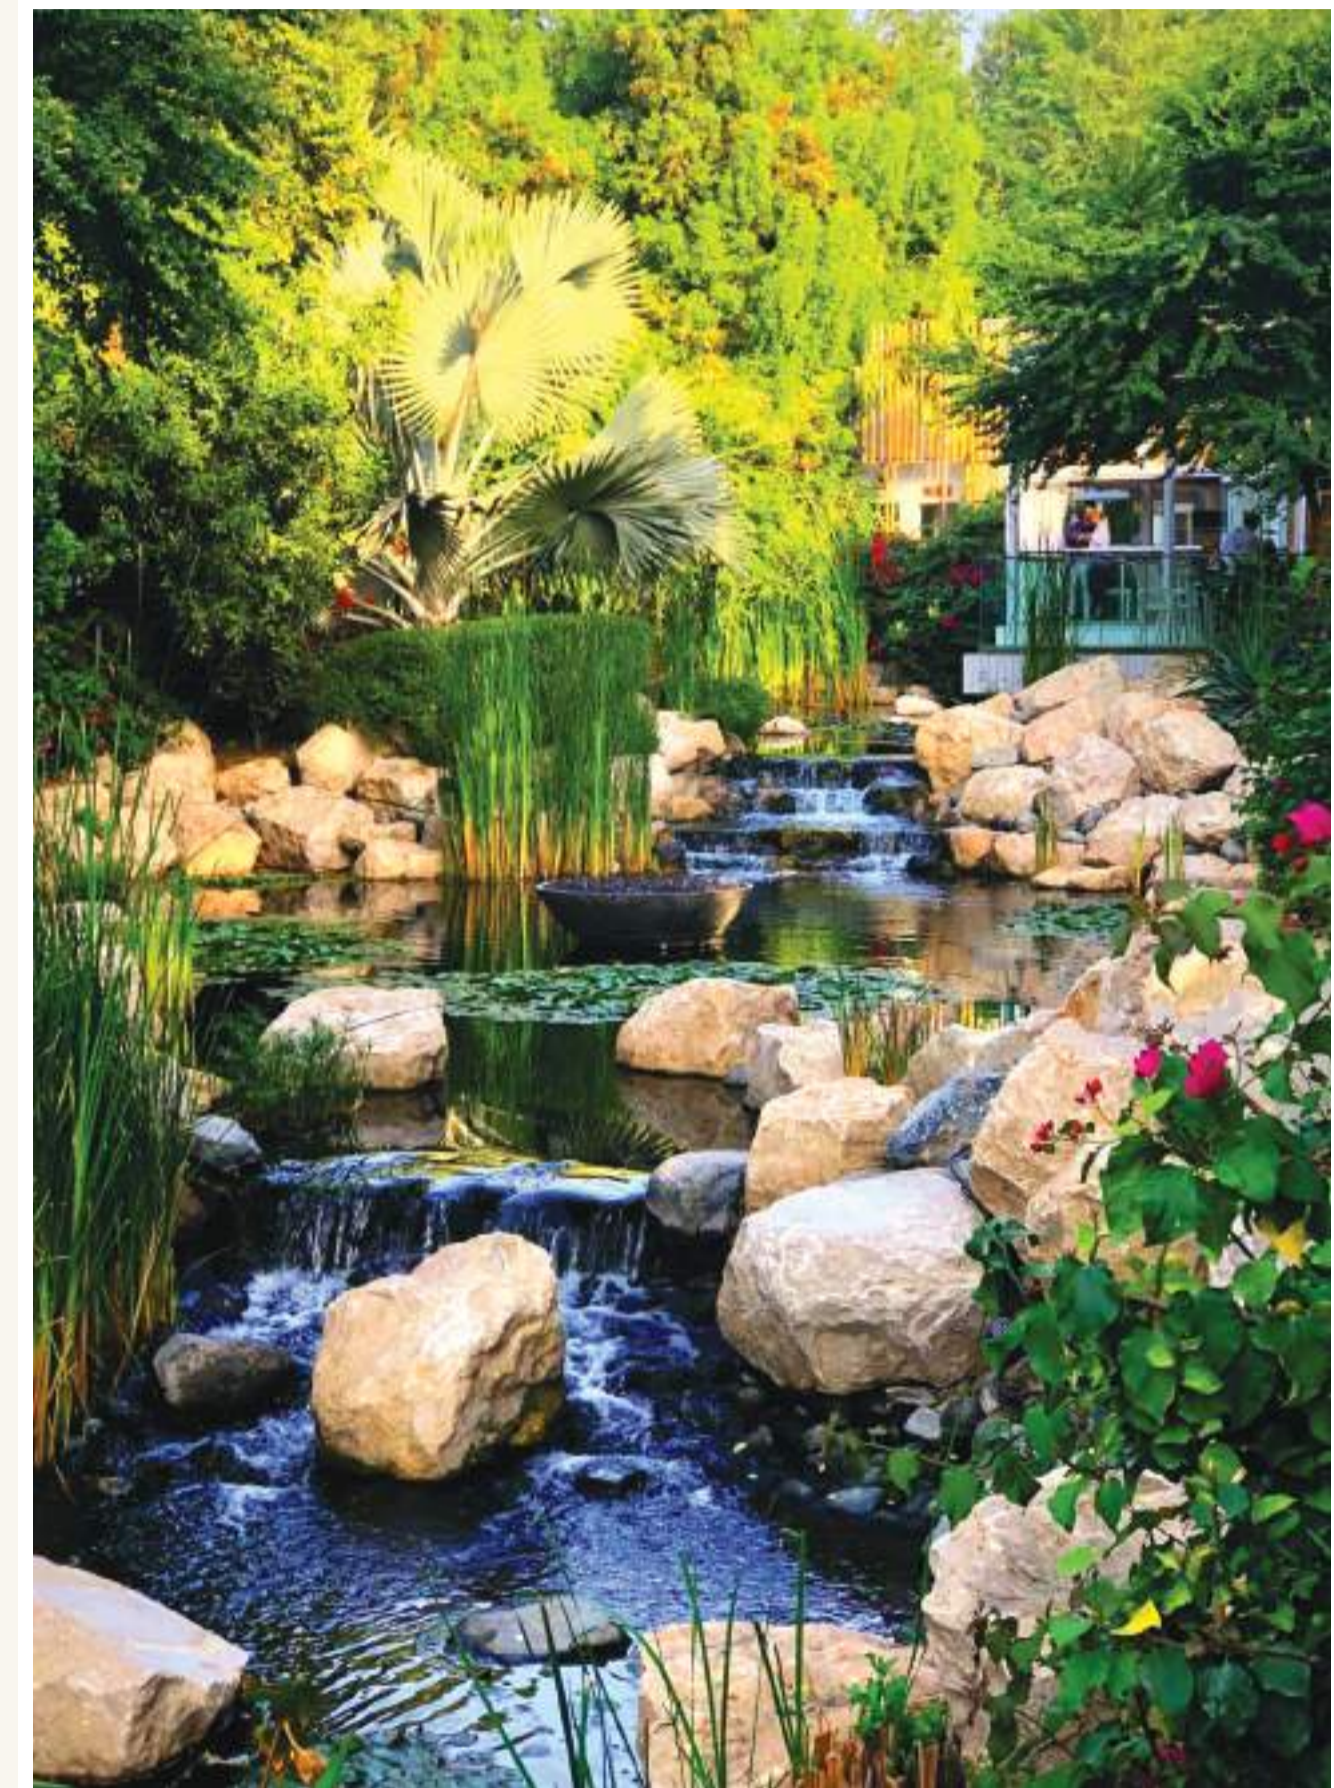

SAMANA
BARARI
views

EMBRACE THE
TOUCH OF NATURE

SYMPHONY OF NATURE IN
EVERY BREATH

WHISPERS OF **SERENITY**

Unveil the epitome of holistic living at **SAMANA Barari Views** by SAMANA Developers, where your well-being takes centre stage amidst a serene oasis. Immerse yourself in a world of mental and physical rejuvenation. Experience a life that transcends the ordinary; making every day a journey to inner peace, and every moment a testament to luxurious serenity.

Welcome home to **SAMANA Barari Views**, your gateway to a lifestyle that defines relaxation and bliss.

An aerial photograph of a lush, green forest with a river winding through it. The river is dark blue and flows from the top left towards the bottom right, curving around a central island. The forest is dense and vibrant green, with some palm trees visible. The text is centered over the river and island.

FIND YOUR PEACE
AMIDST THE CHAOS

SAMANA BARARI VIEWS

SAMANA
DEVELOPERS

SAMANA
BARARI
views

SAMANA Developers is proud to present **SAMANA Barari Views** – the greenest project in the flagship that aligns with sustainability and holistic living. It stands as an architectural marvel amidst its tranquil water features and lush greenery. From luxurious residences to captivating amenities, this project showcases perfection in every beam.

WHERE NATURE SETS THE RHYTHM

Al Barari, a cherished retreat in the heart of Dubai, embodies a unique rhythm of life. It is a place where nature and modernity converge, creating a harmonious sanctuary for those who seek a connection to the Earth. Known for its lush green landscapes and serene environment, Al Barari offers a tranquil escape from the city's bustling pace. Here, you will discover a community that celebrates the finer things in life, from embracing the verdant surroundings to enjoying moments of serenity.