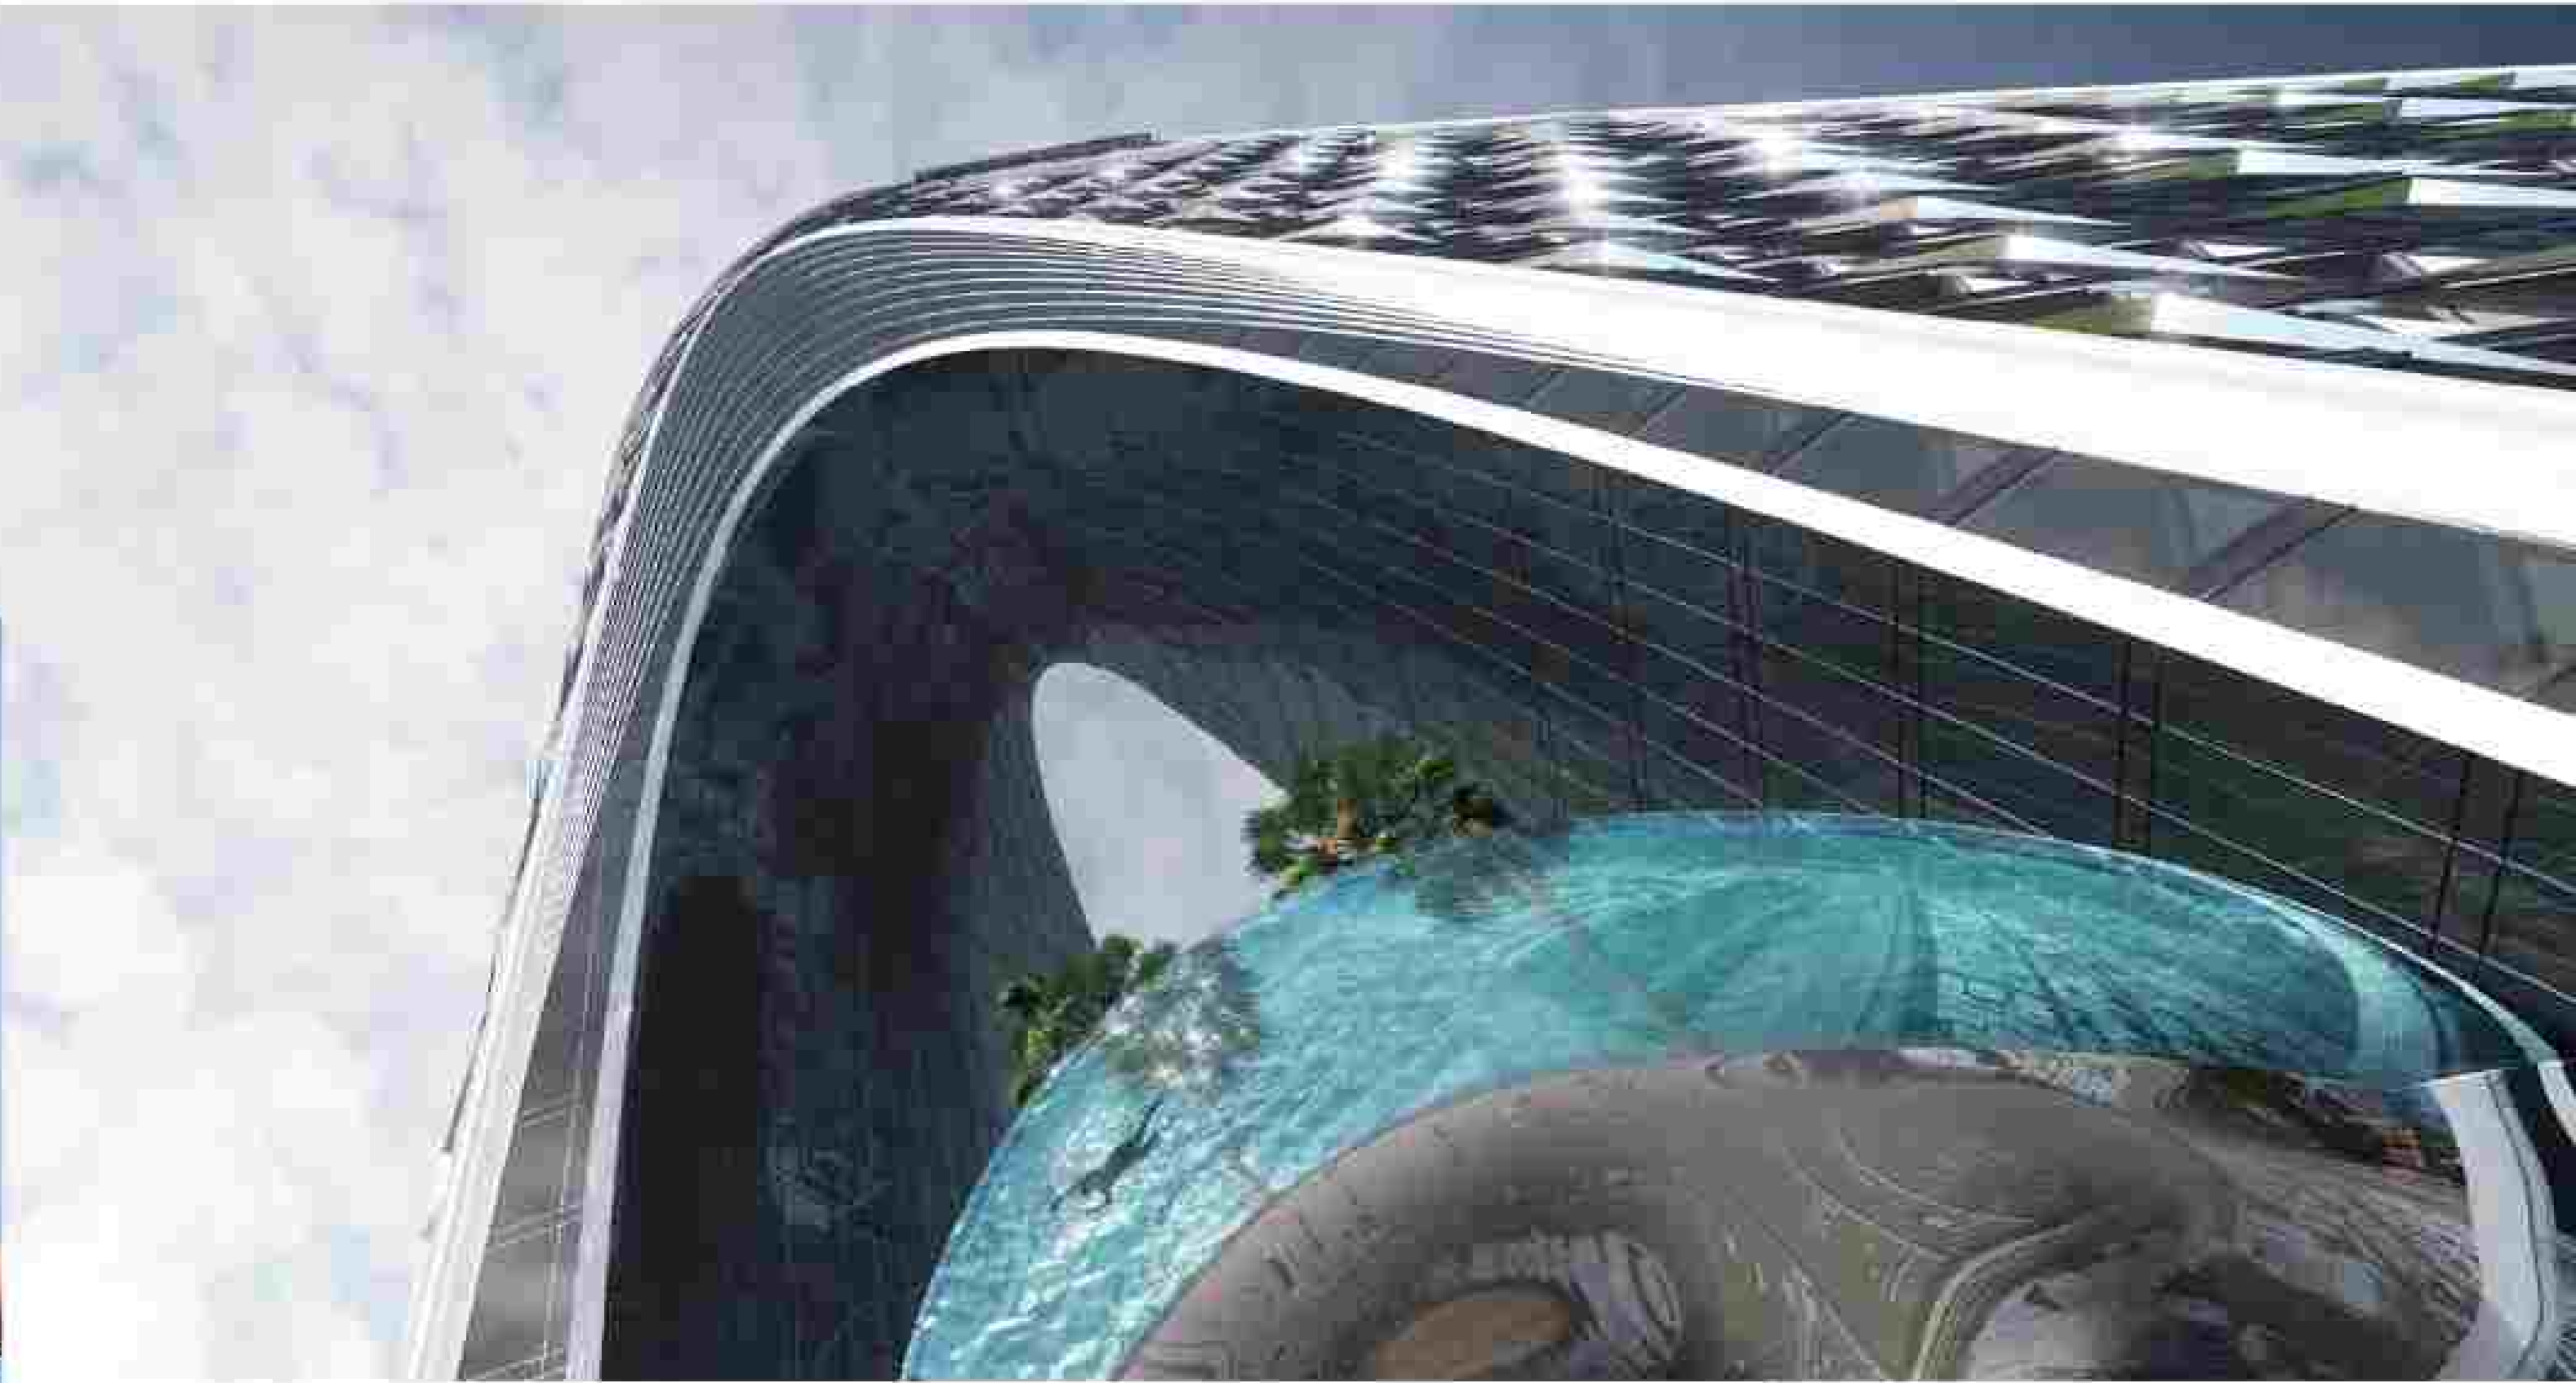

T h e S k y l o f t s C o l l e c t i o n

Your sanctuary among the clouds

Over 3,000 sq. ft. of living space, double-heighted ceilings, up to five capacious bedrooms, masterful design, high-end finishes and your unmistakable aura come together to craft an experience that's uniquely you. Clearly, nothing separates you from nature, or the sky.