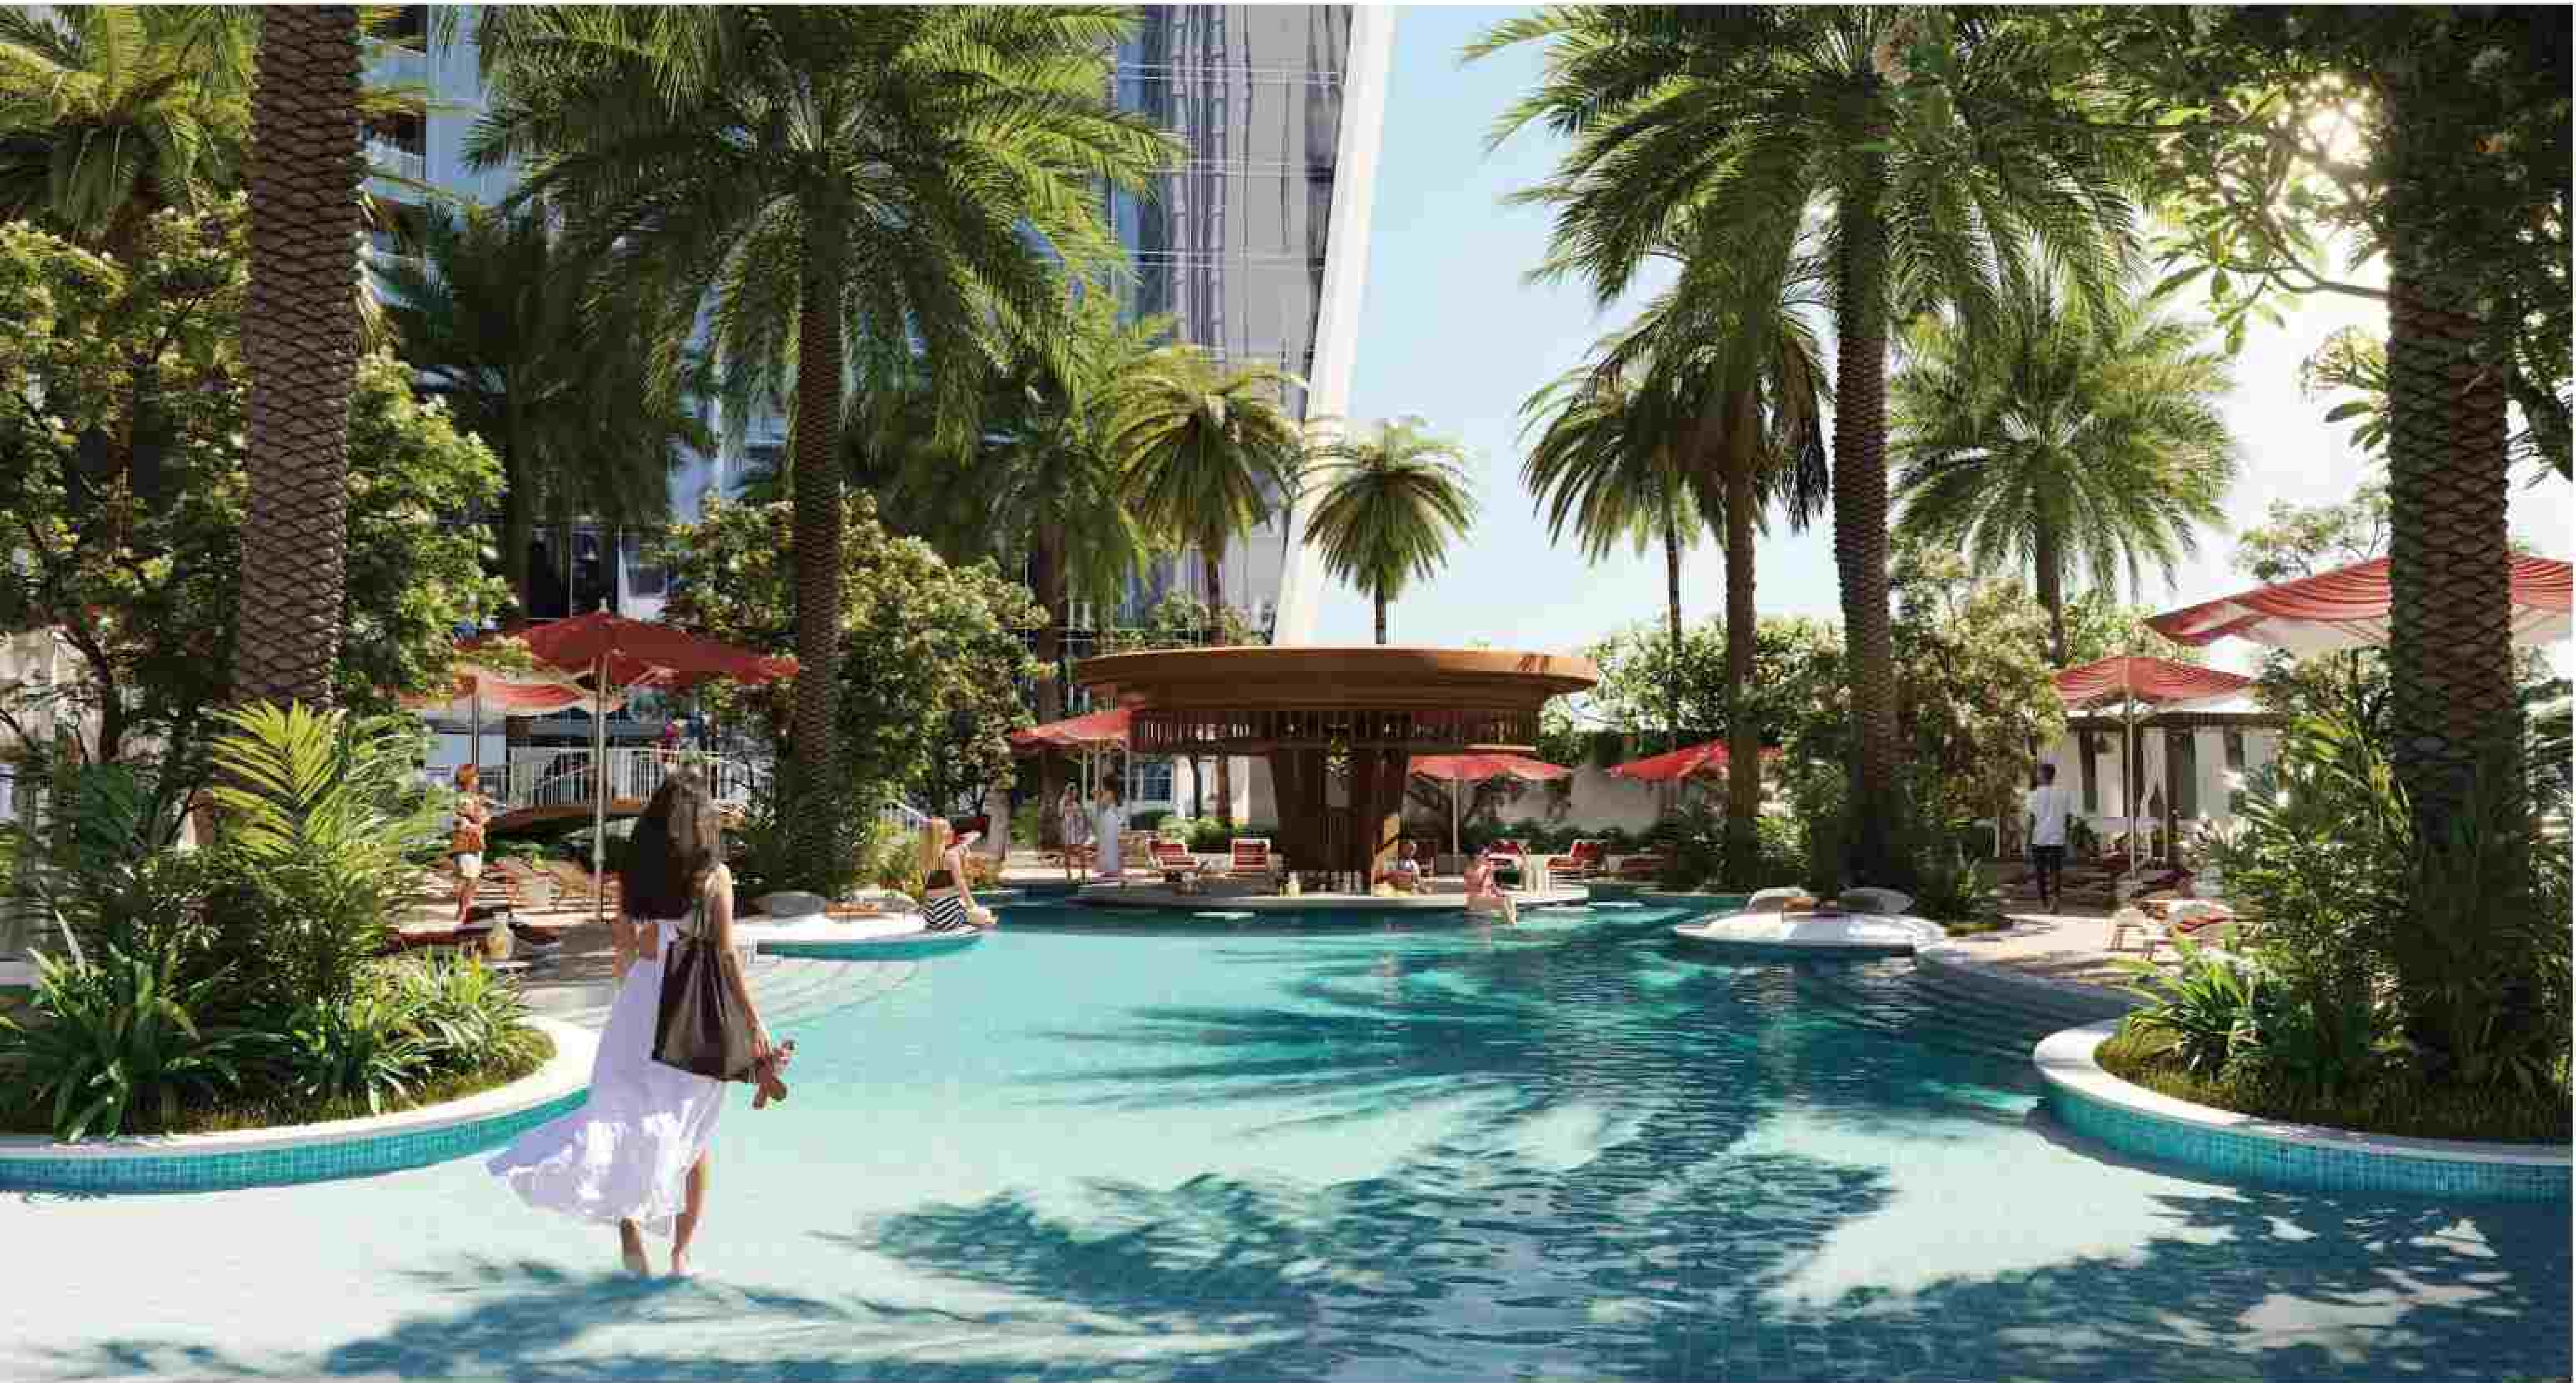

Walk above the clouds

The Edge Walk experience is an adrenalin rush for thrill-seekers as they amble along the edge of the abyss, looking down at the clouds. Not to be outdone, the spiraling Glass Slide opens up spectacular views for those daring enough to try it.