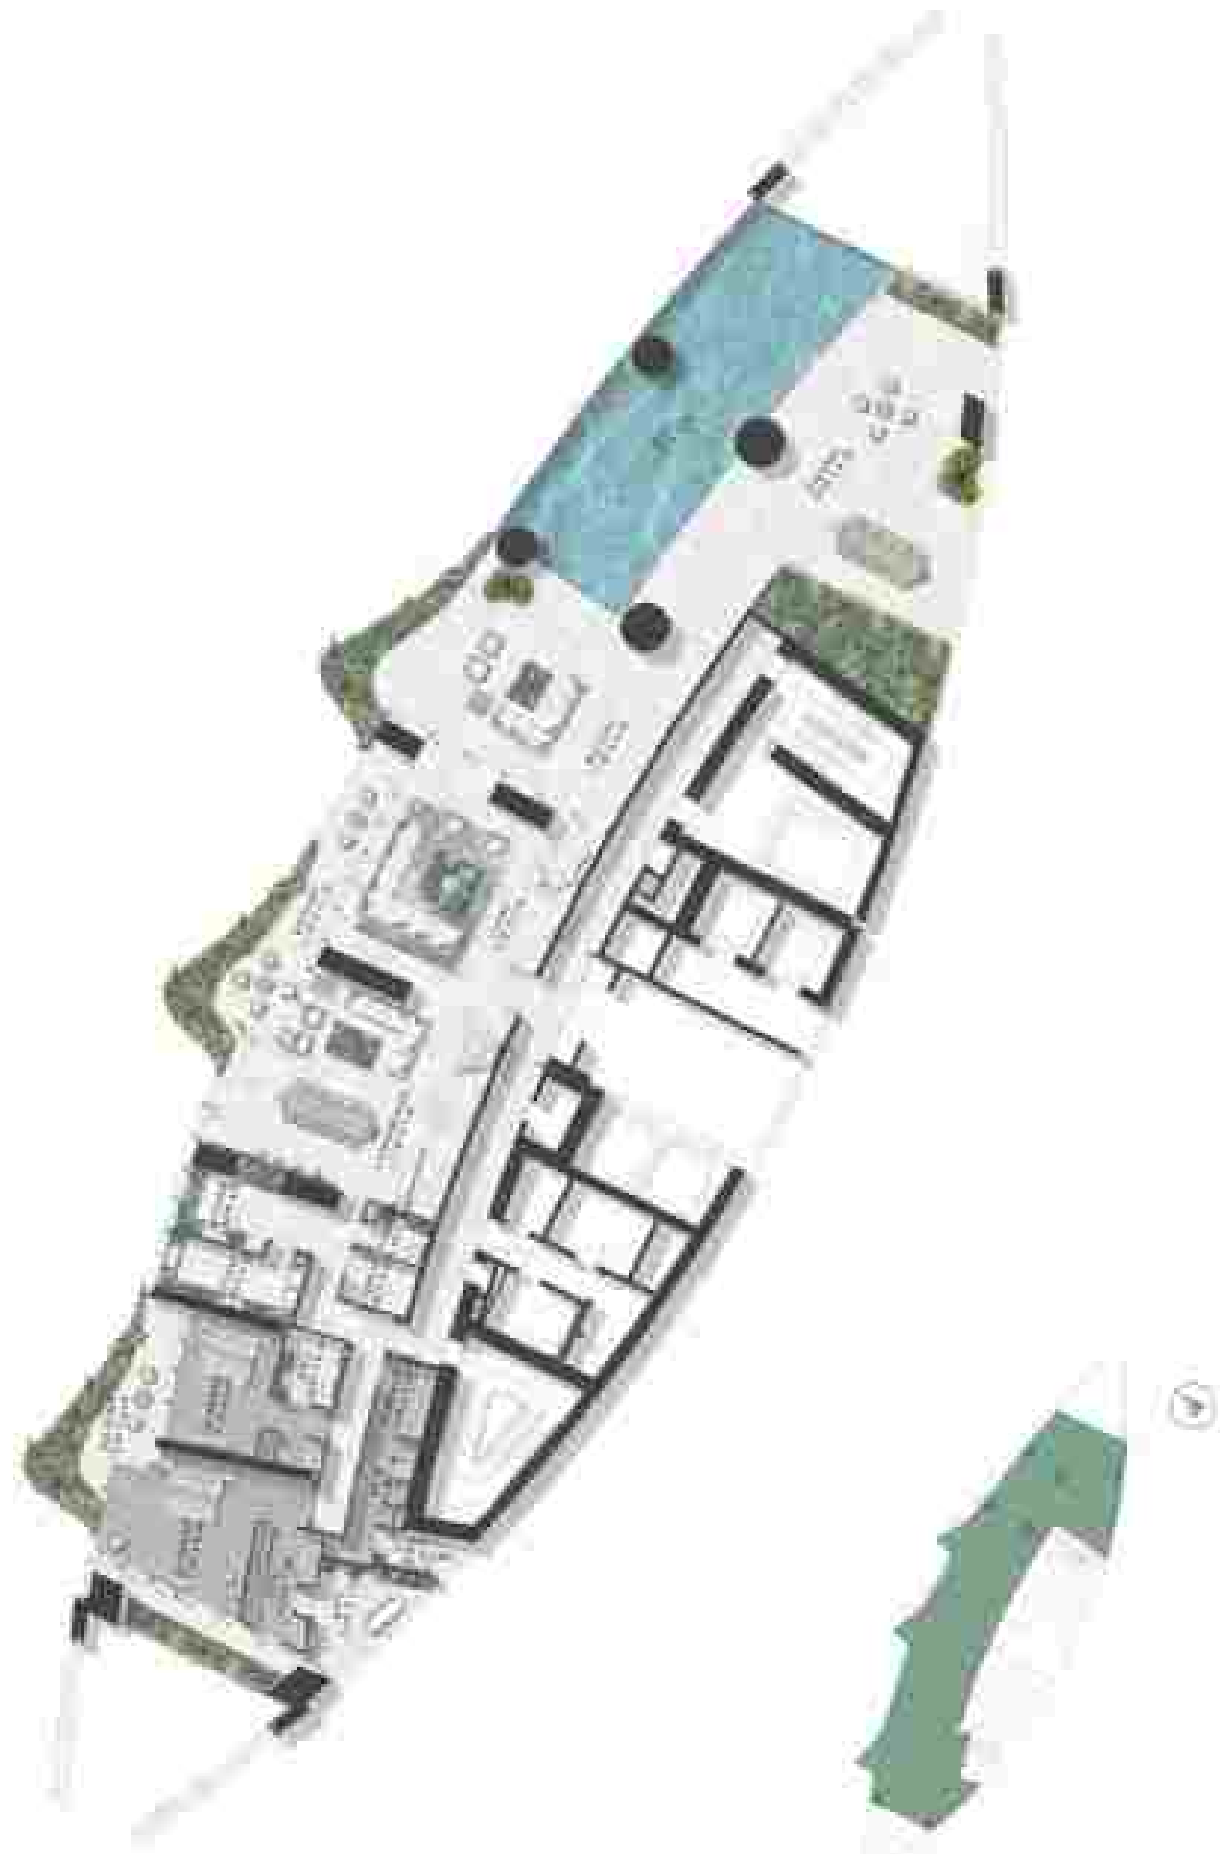

The Penthouse

TOWER-A | LOWER FLOOR
LEVELS 58, 60