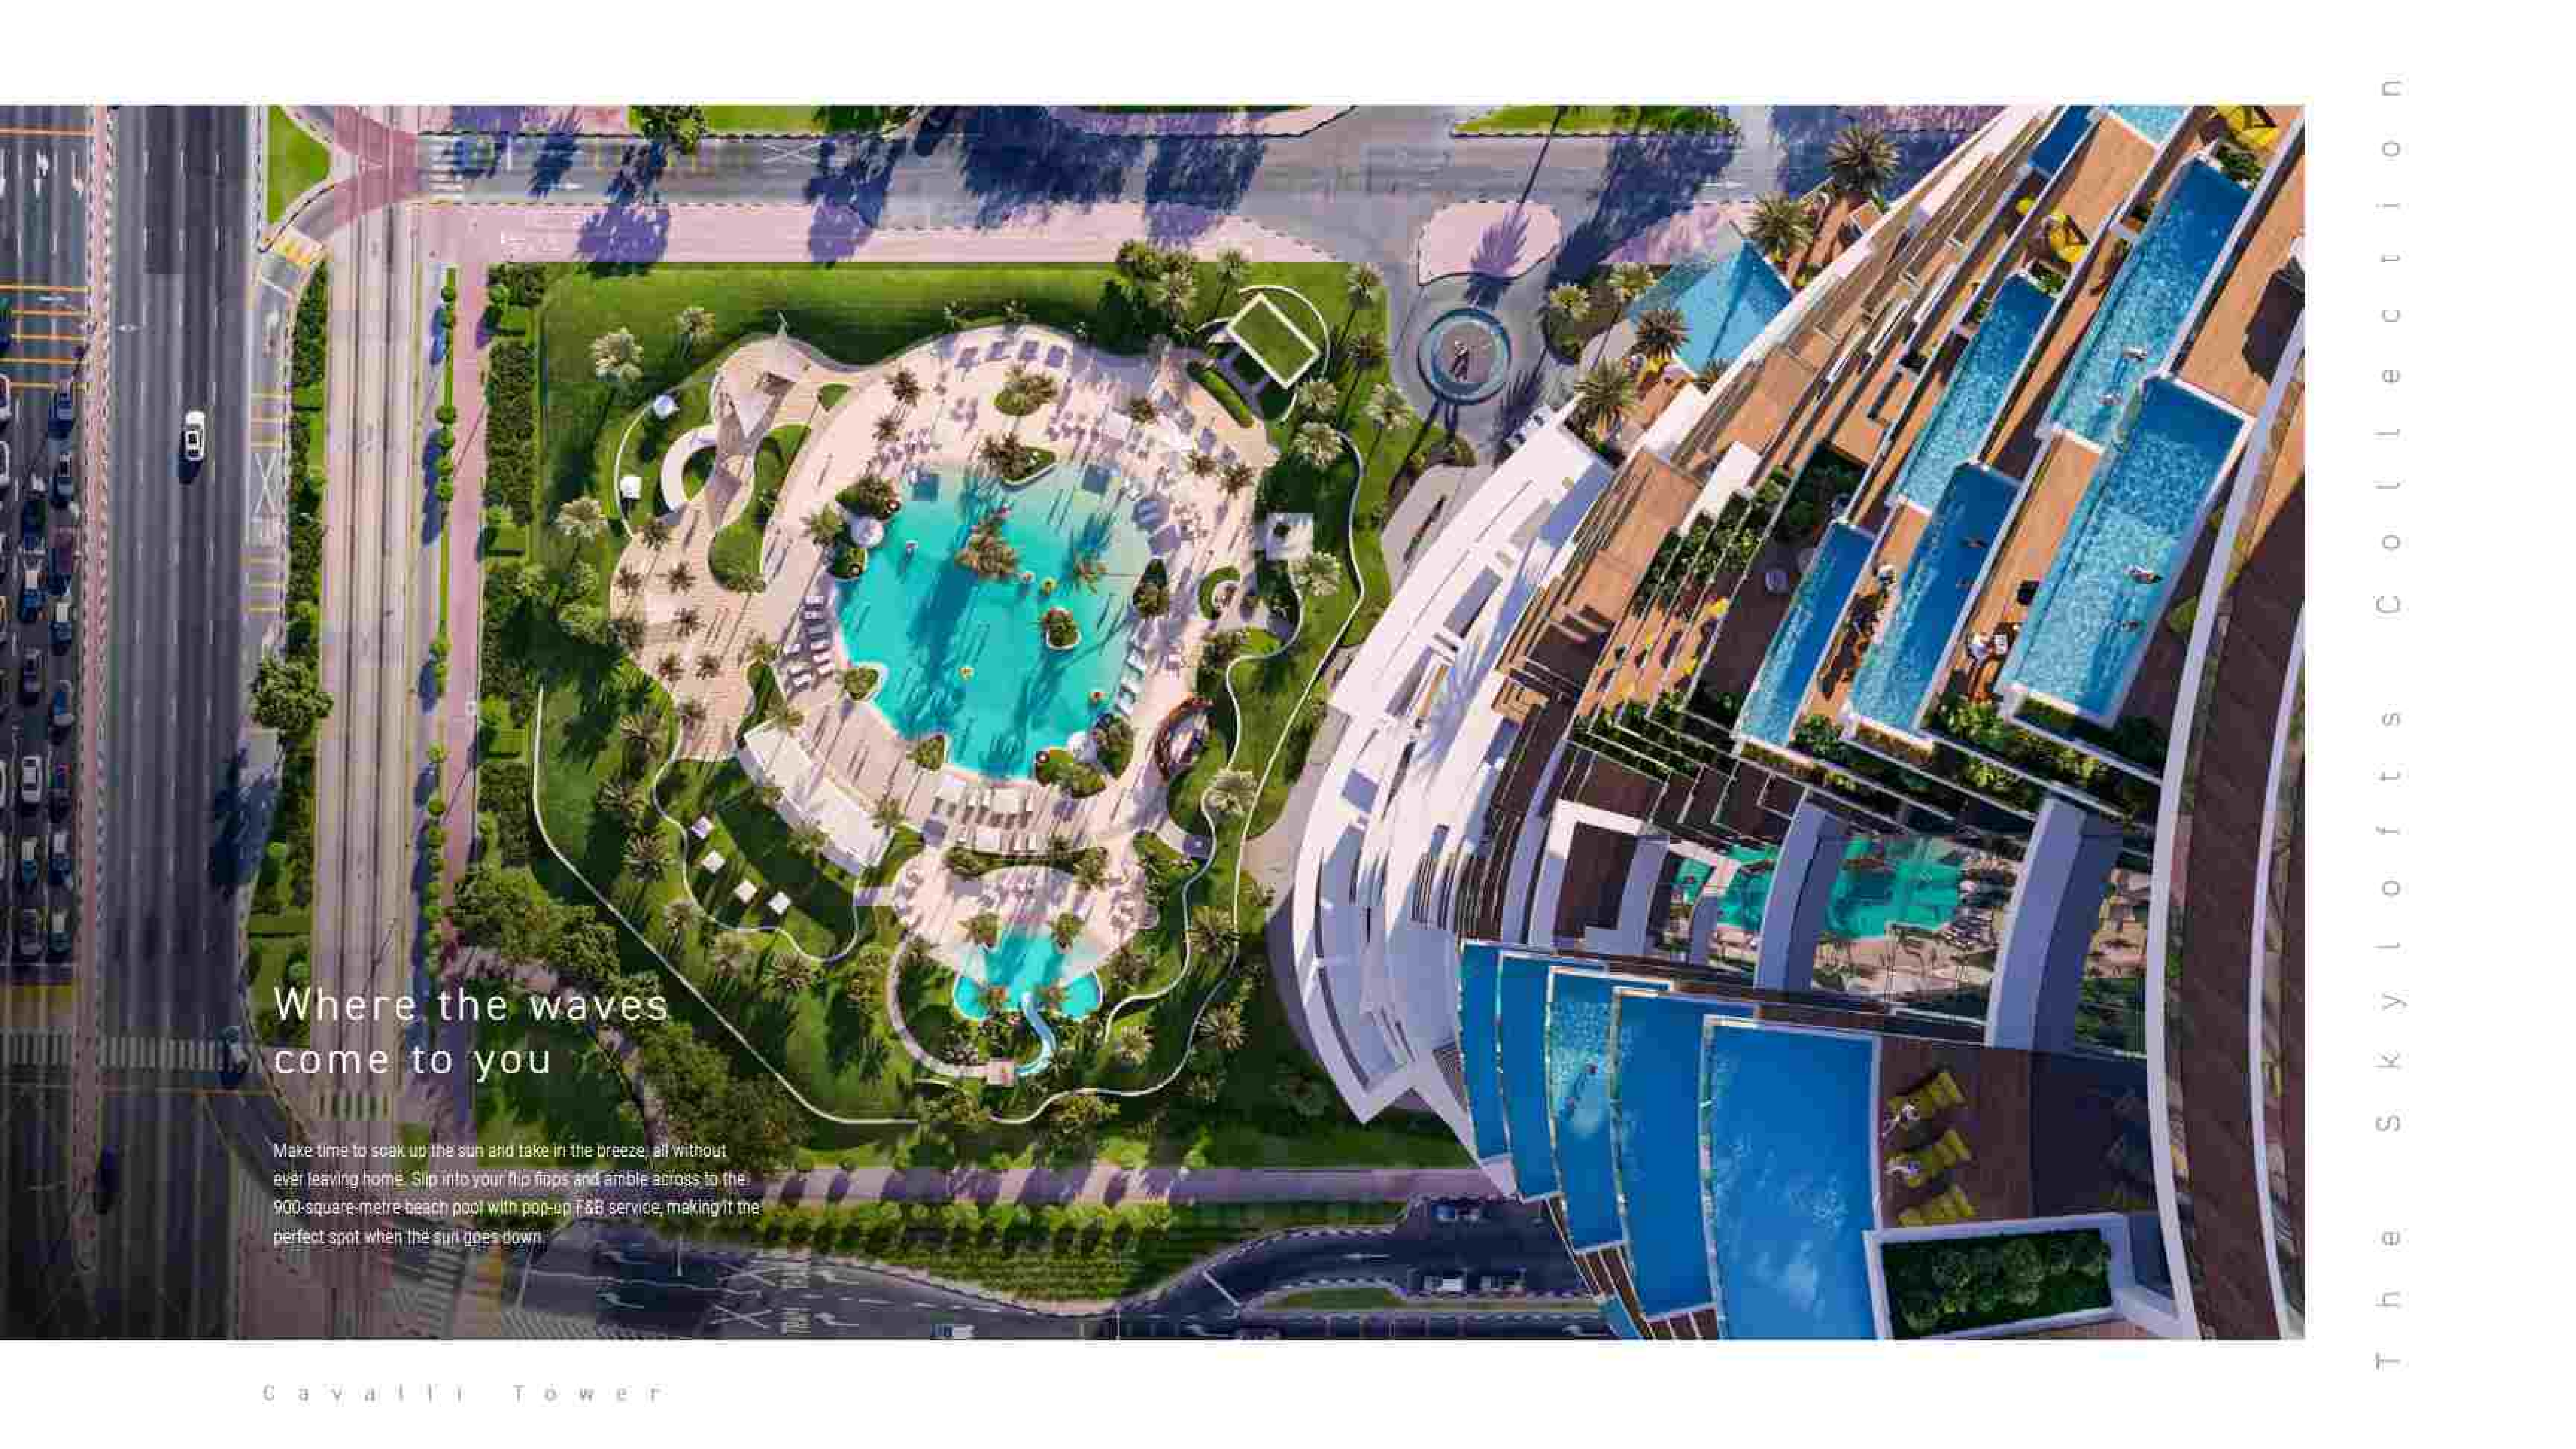

cavalli
TOWER

T h e S k y l i n e C o l l e c t i o n

C a v a l l i T o w e r

Where fine living has a new point of view

Overlooking the Palm and crafted to take your breath away, Cavalli Tower is a lifestyle designed for a discerning few. This is where iconic experiences abound in a 70-storey luxury tower caring for those who live life, limitless.

Where the world is at your doorstep

Cavalli Tower rises through Al Sufouh, a high-profile neighbourhood in Jumeirah, stretching towards the north-western side of Dubai Marina, with Dubai Internet City, Dubai Media City and Dubai Knowledge Village at the other end.