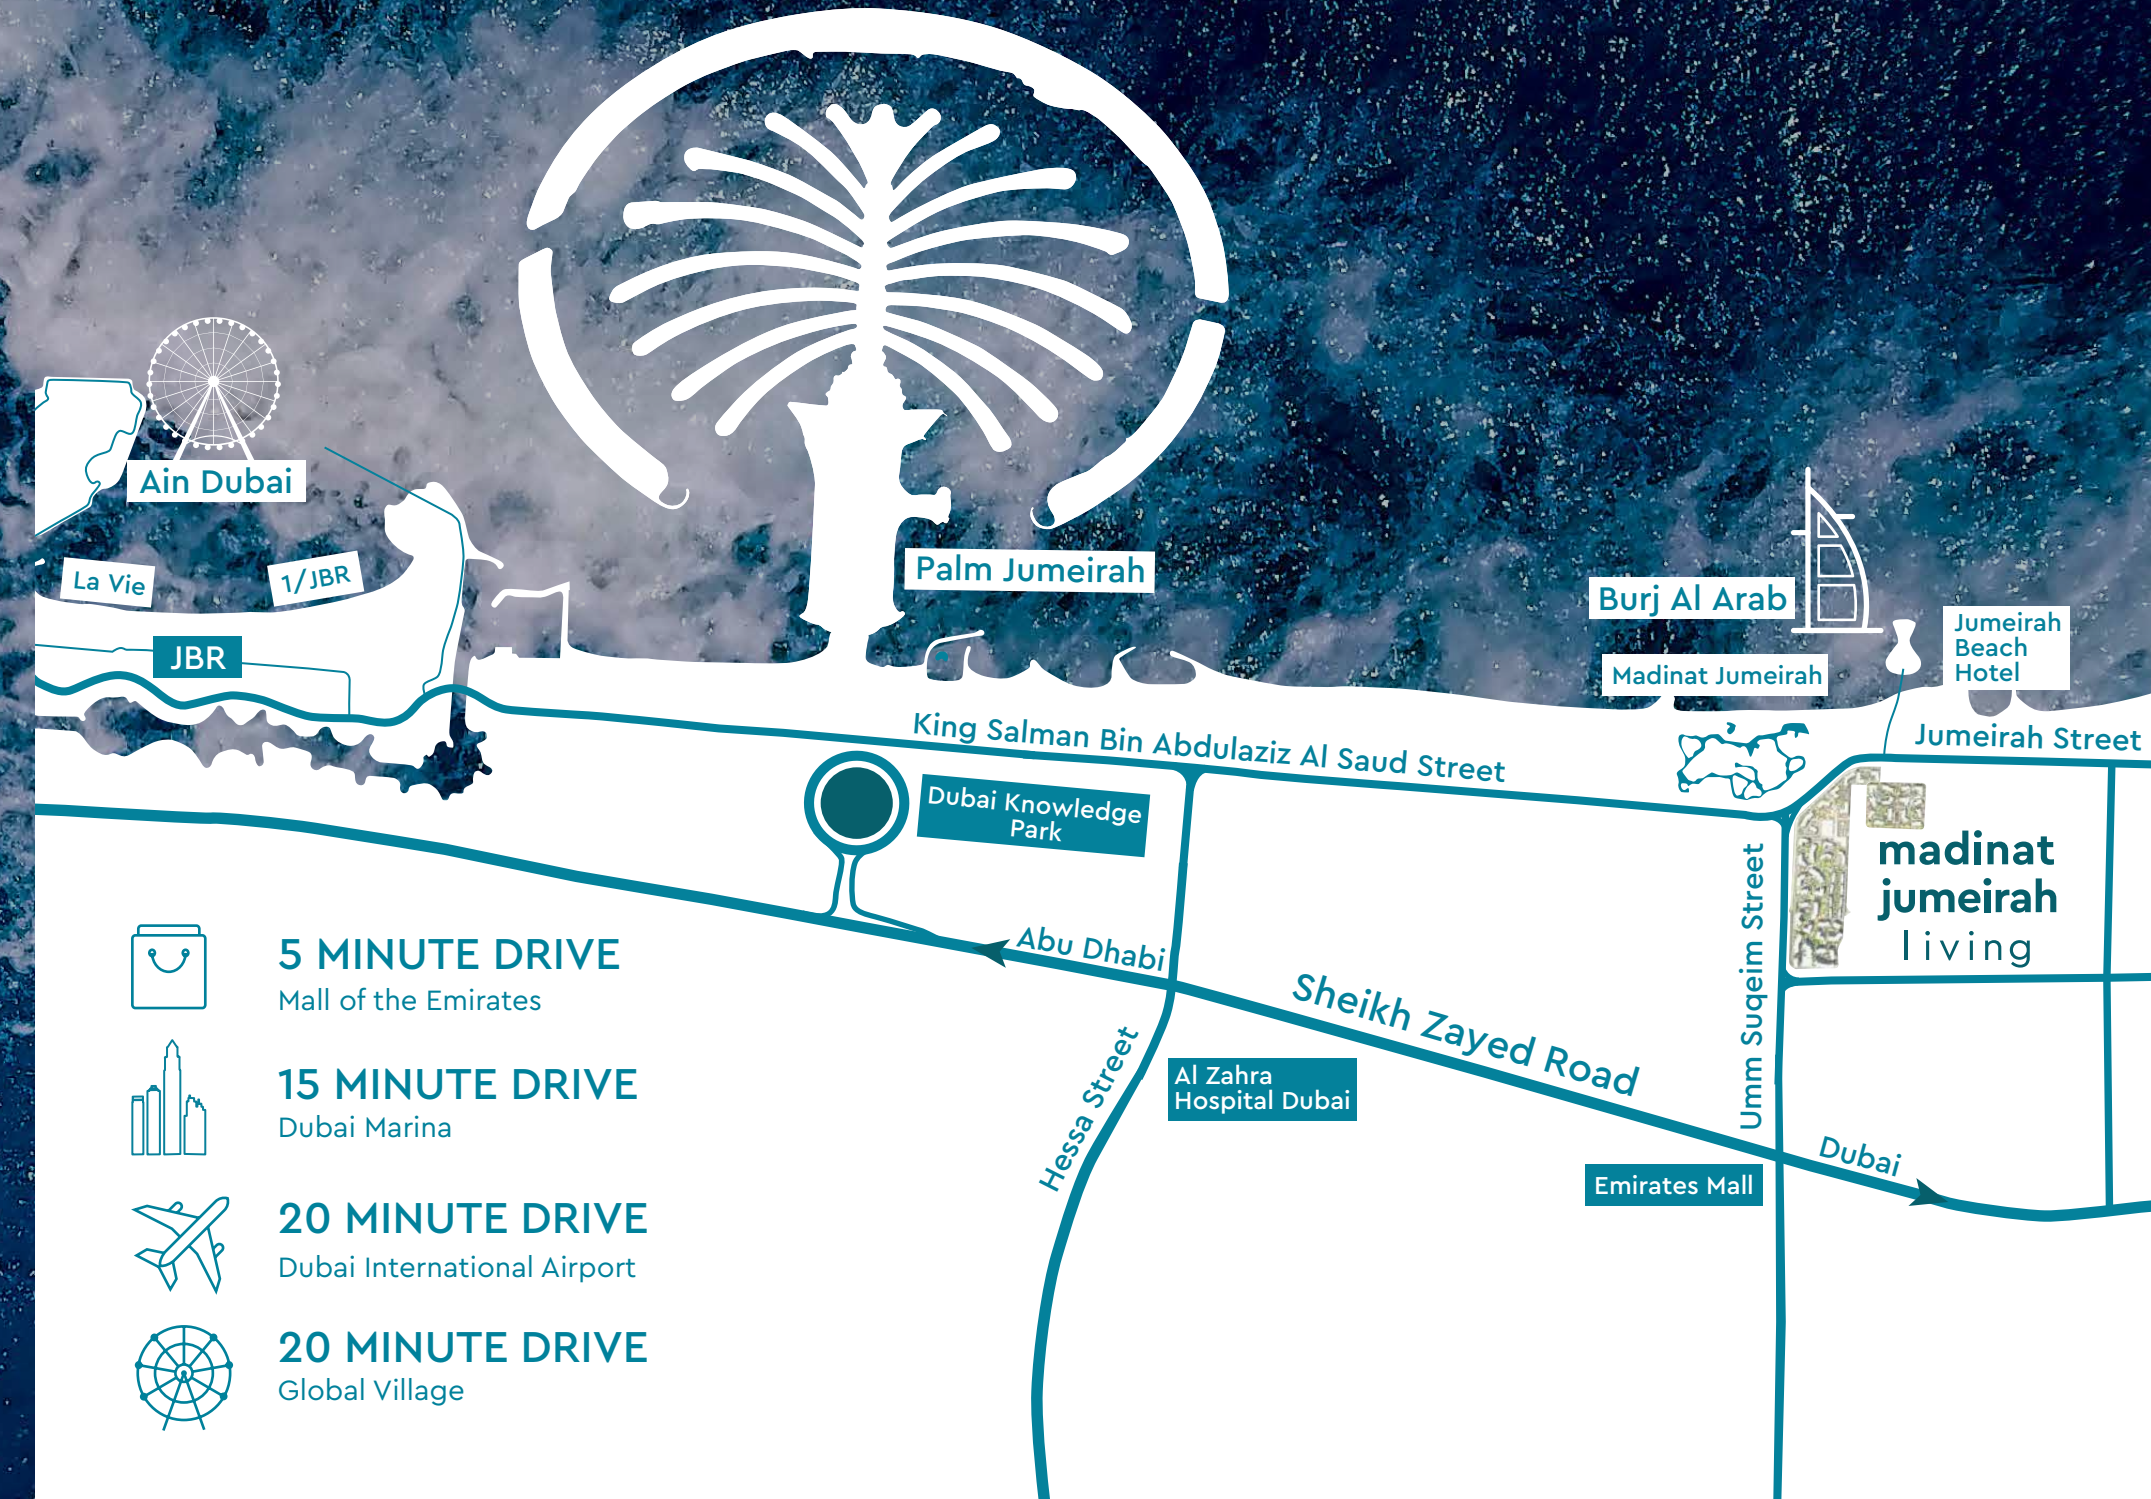

madinat
jumeirah
living

Lamaa

MADINAT JUMEIRAH LIVING

A HOME THAT SPEAKS FOR ITSELF

Madinat Jumeirah Living is a characterful and warm collection of residences surrounded by delightful wadis and oases that offer a relief from monotony. It is an exclusive address at a privileged location in the city. Come home to the best of Dubai at your doorstep. Come home to it all at Madinat Jumeirah Living.

EXPANSIVE PODIUMS CONNECTING
THE APARTMENT COMPLEXES

LAMAA AT MADINAT JUMEIRAH LIVING

Located adjacent to the Madinat Jumeirah Living park, Lamaa is set in one of the most prime areas in the community. It promises to be a serene and tranquil addition where residents can relax and unwind. Choose between meticulously designed 1, 2, 3 and 4-bedroom apartments.

Located 20 minutes from Dubai International Airport, and nestled in Madinat Jumeirah, Madinat Jumeirah Living is also just a few minutes from Dubai Media City, Dubai Internet City, Palm Jumeirah and Dubai Marina. It is adjacent to Burj Al Arab, Wild Wadi Waterpark™, Jumeirah Beach Hotel, major shopping malls, public transport links and schools.