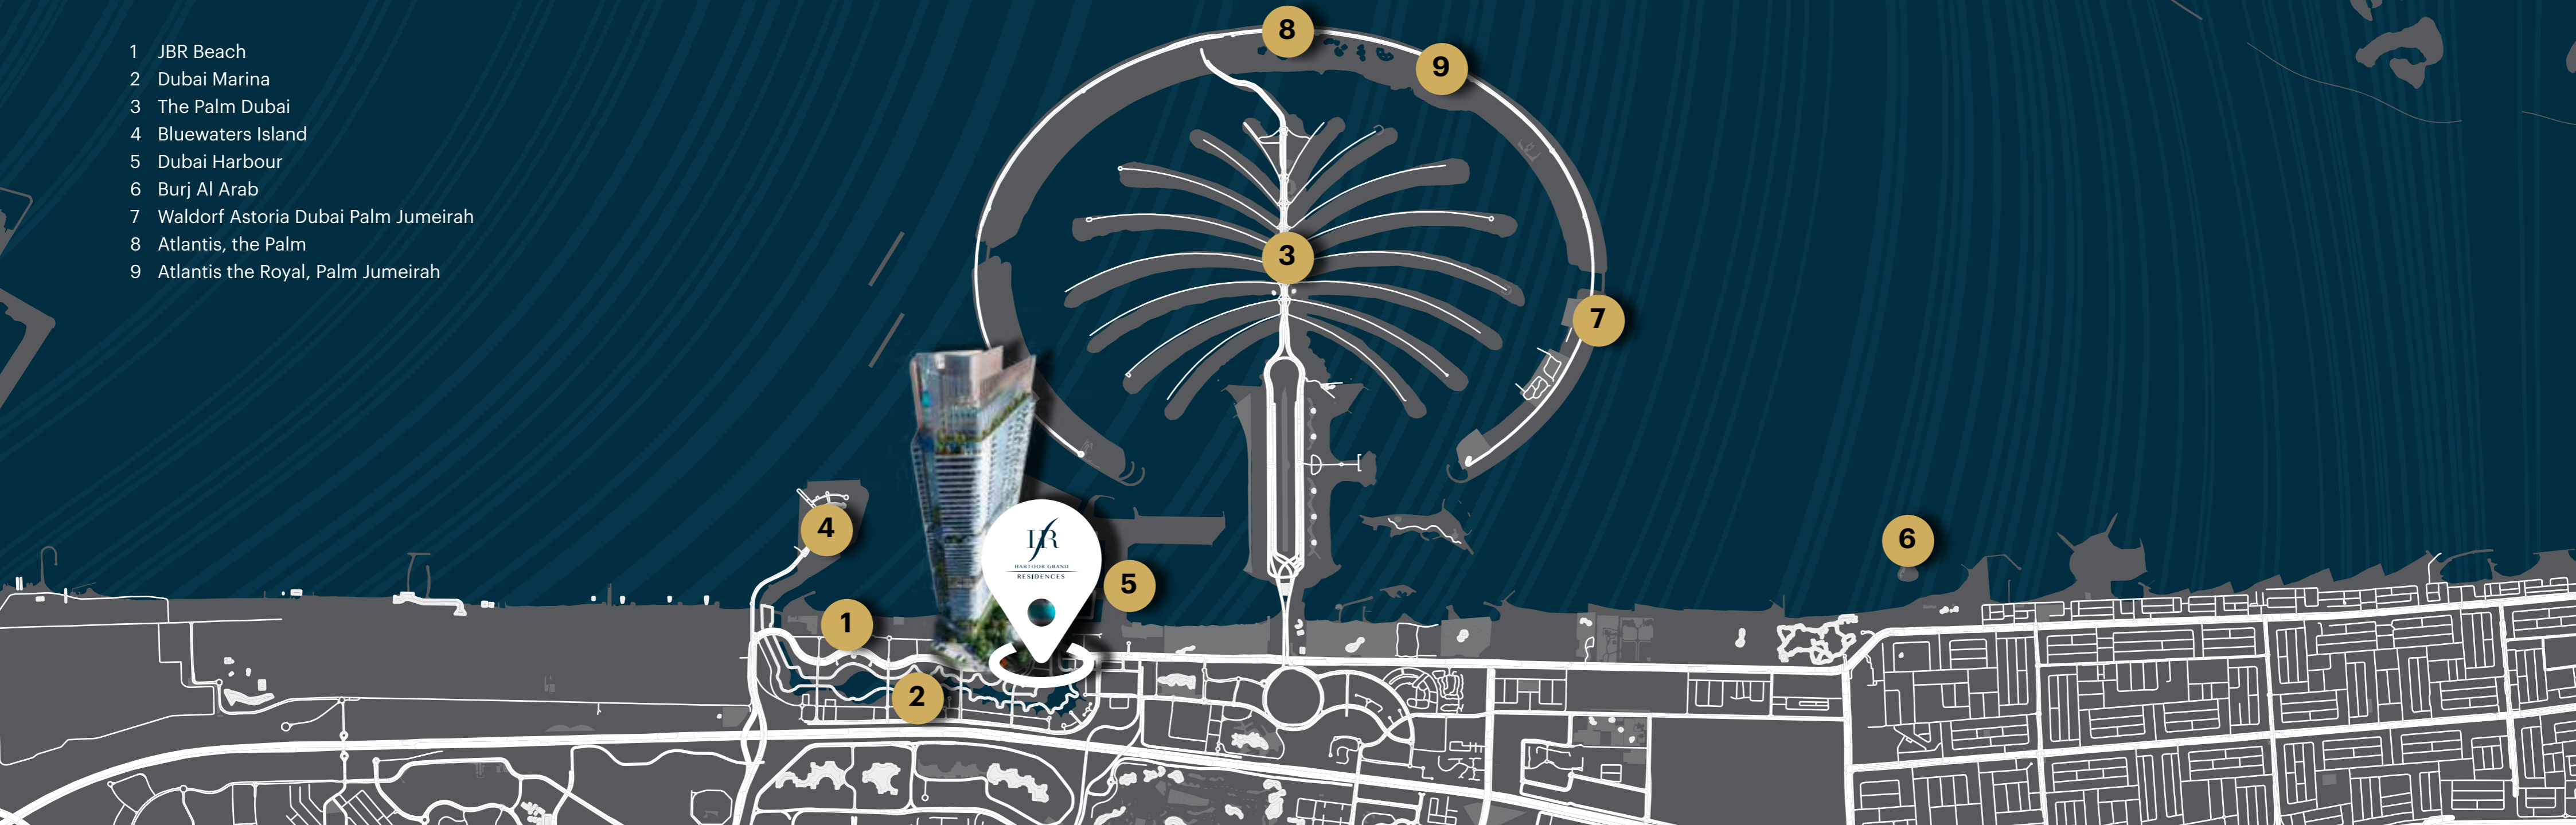

## INTRODUCING HABTOOR GRAND RESIDENCES

Al Habtoor Group's latest architectural masterpiece is nestled in one of the most enchanting locations at Habtoor Grand. This extraordinary tower graces the Dubai Harbor skyline, offering unparalleled access to the sea, airport, and public transportation networks. As we stand on the threshold of luxury, we invite you to explore this splendid addition to our prestigious portfolio.

# OVERVIEW

Habtoor Grand Residences in Jumeirah Beach is transforming luxury living with a new high-rise tower. This project sets a benchmark for opulence and safety in one of the world's coveted locations.

ELEGANCE &  
SERENITY

DISTINGUISHED  
DESIGNS

SOPHISTICATION  
AT EVERY TURN

- 1 JBR Beach
- 2 Dubai Marina
- 3 The Palm Dubai
- 4 Bluewaters Island
- 5 Dubai Harbour
- 6 Burj Al Arab
- 7 Waldorf Astoria Dubai Palm Jumeirah
- 8 Atlantis, the Palm
- 9 Atlantis the Royal, Palm Jumeirah