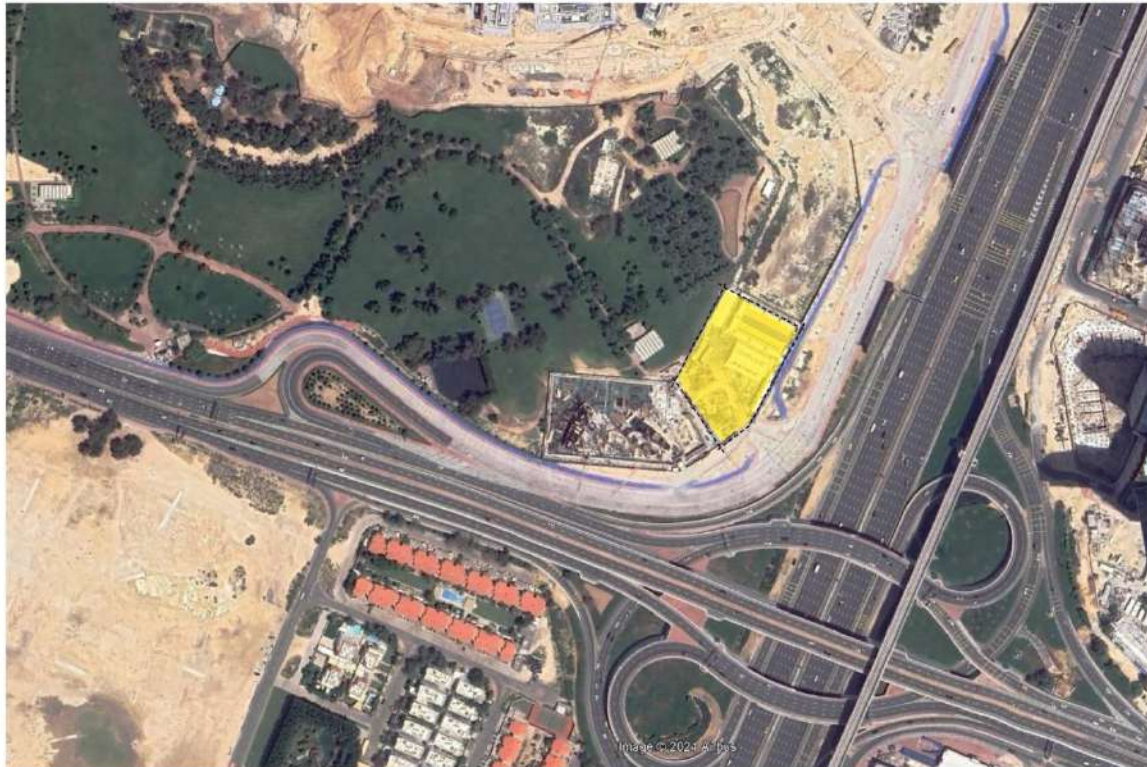

SAFA GATE

SAFA GATE - "WHERE NATURE EMBRACES LUXURY"

LOCATION

SAFA GATE, DUBAI, UAE

BUS
8 MINUTES

METRO
5 MINUTES

AIRPORT
18 MINUTES

DUBAI MALL
8 MINUTES