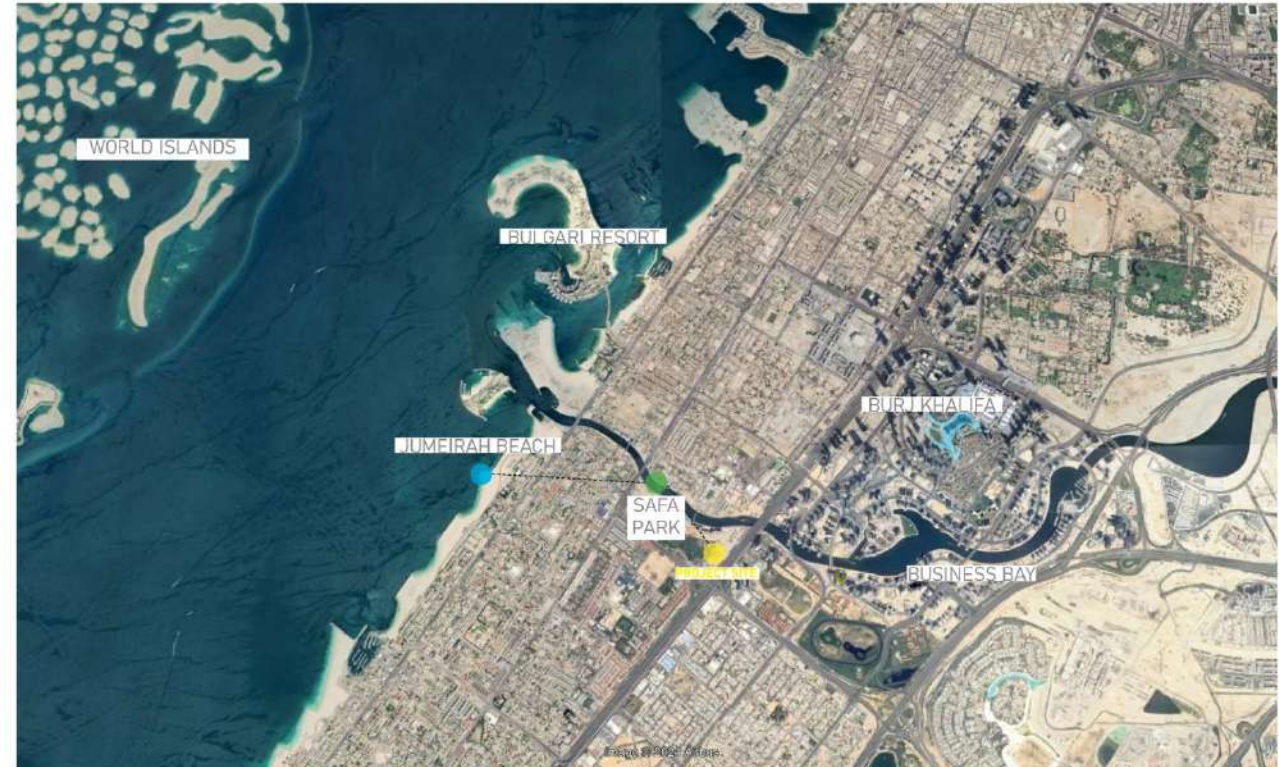

SAFA GATE

SAFA GATE - "WHERE NATURE EMBRACES LUXURY"

LOCATION

SAFA GATE, DUBAI, UAE

BUS
8 MINUTES

METRO
5 MINUTES

AIRPORT
18 MINUTES

DUBAI MALL
8 MINUTES