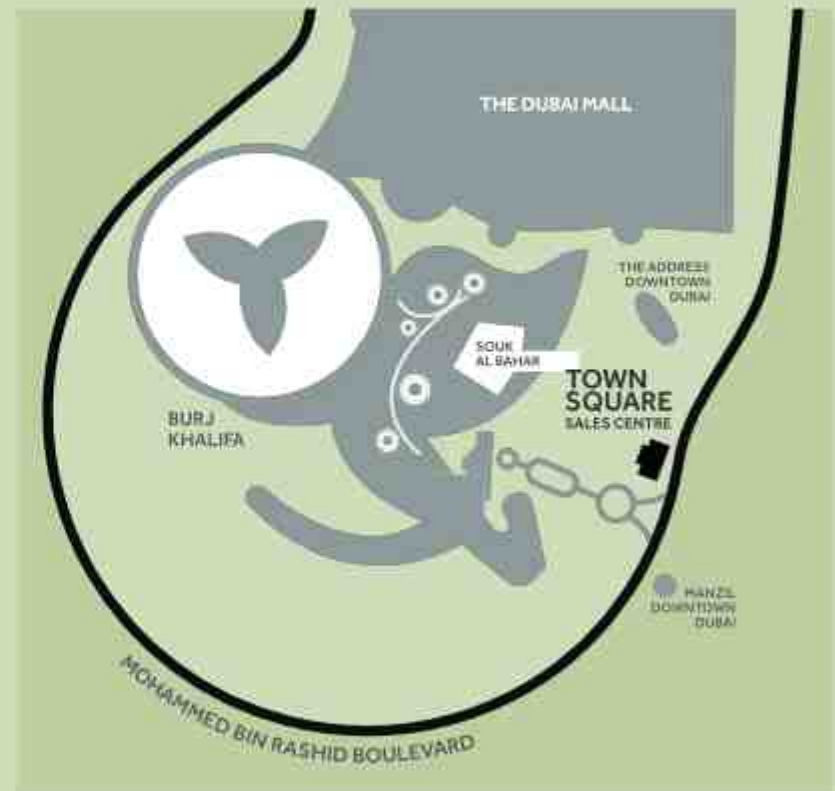

LOCATION

Nestled amidst comforting greenery, Hayat Boulevard Apartments, located in Town Square is situated at the intersection of Al Qudra Road and Emirates Road. It's 21 minutes from Al Maktoum International Airport, 22 minutes from The Dubai Mall and will be well-connected via Etihad Rail and bus connections.

Ask our sales people about a Hayat Boulevard Apartment today and see how you can make it yours.

VISIT US

Town Square Sales Centre
Mohammed Bin Rashid Boulevard
Downtown Dubai
UAE

CALL US

800-NSHAMA (Toll Free UAE)
or +971 4 366 1682 (International)

#YourTownSquare

Learn more at nshama.ae
Contact us at info@nshama.ae

Drawings and images are for illustrative purposes only. Information is subject to change without notice