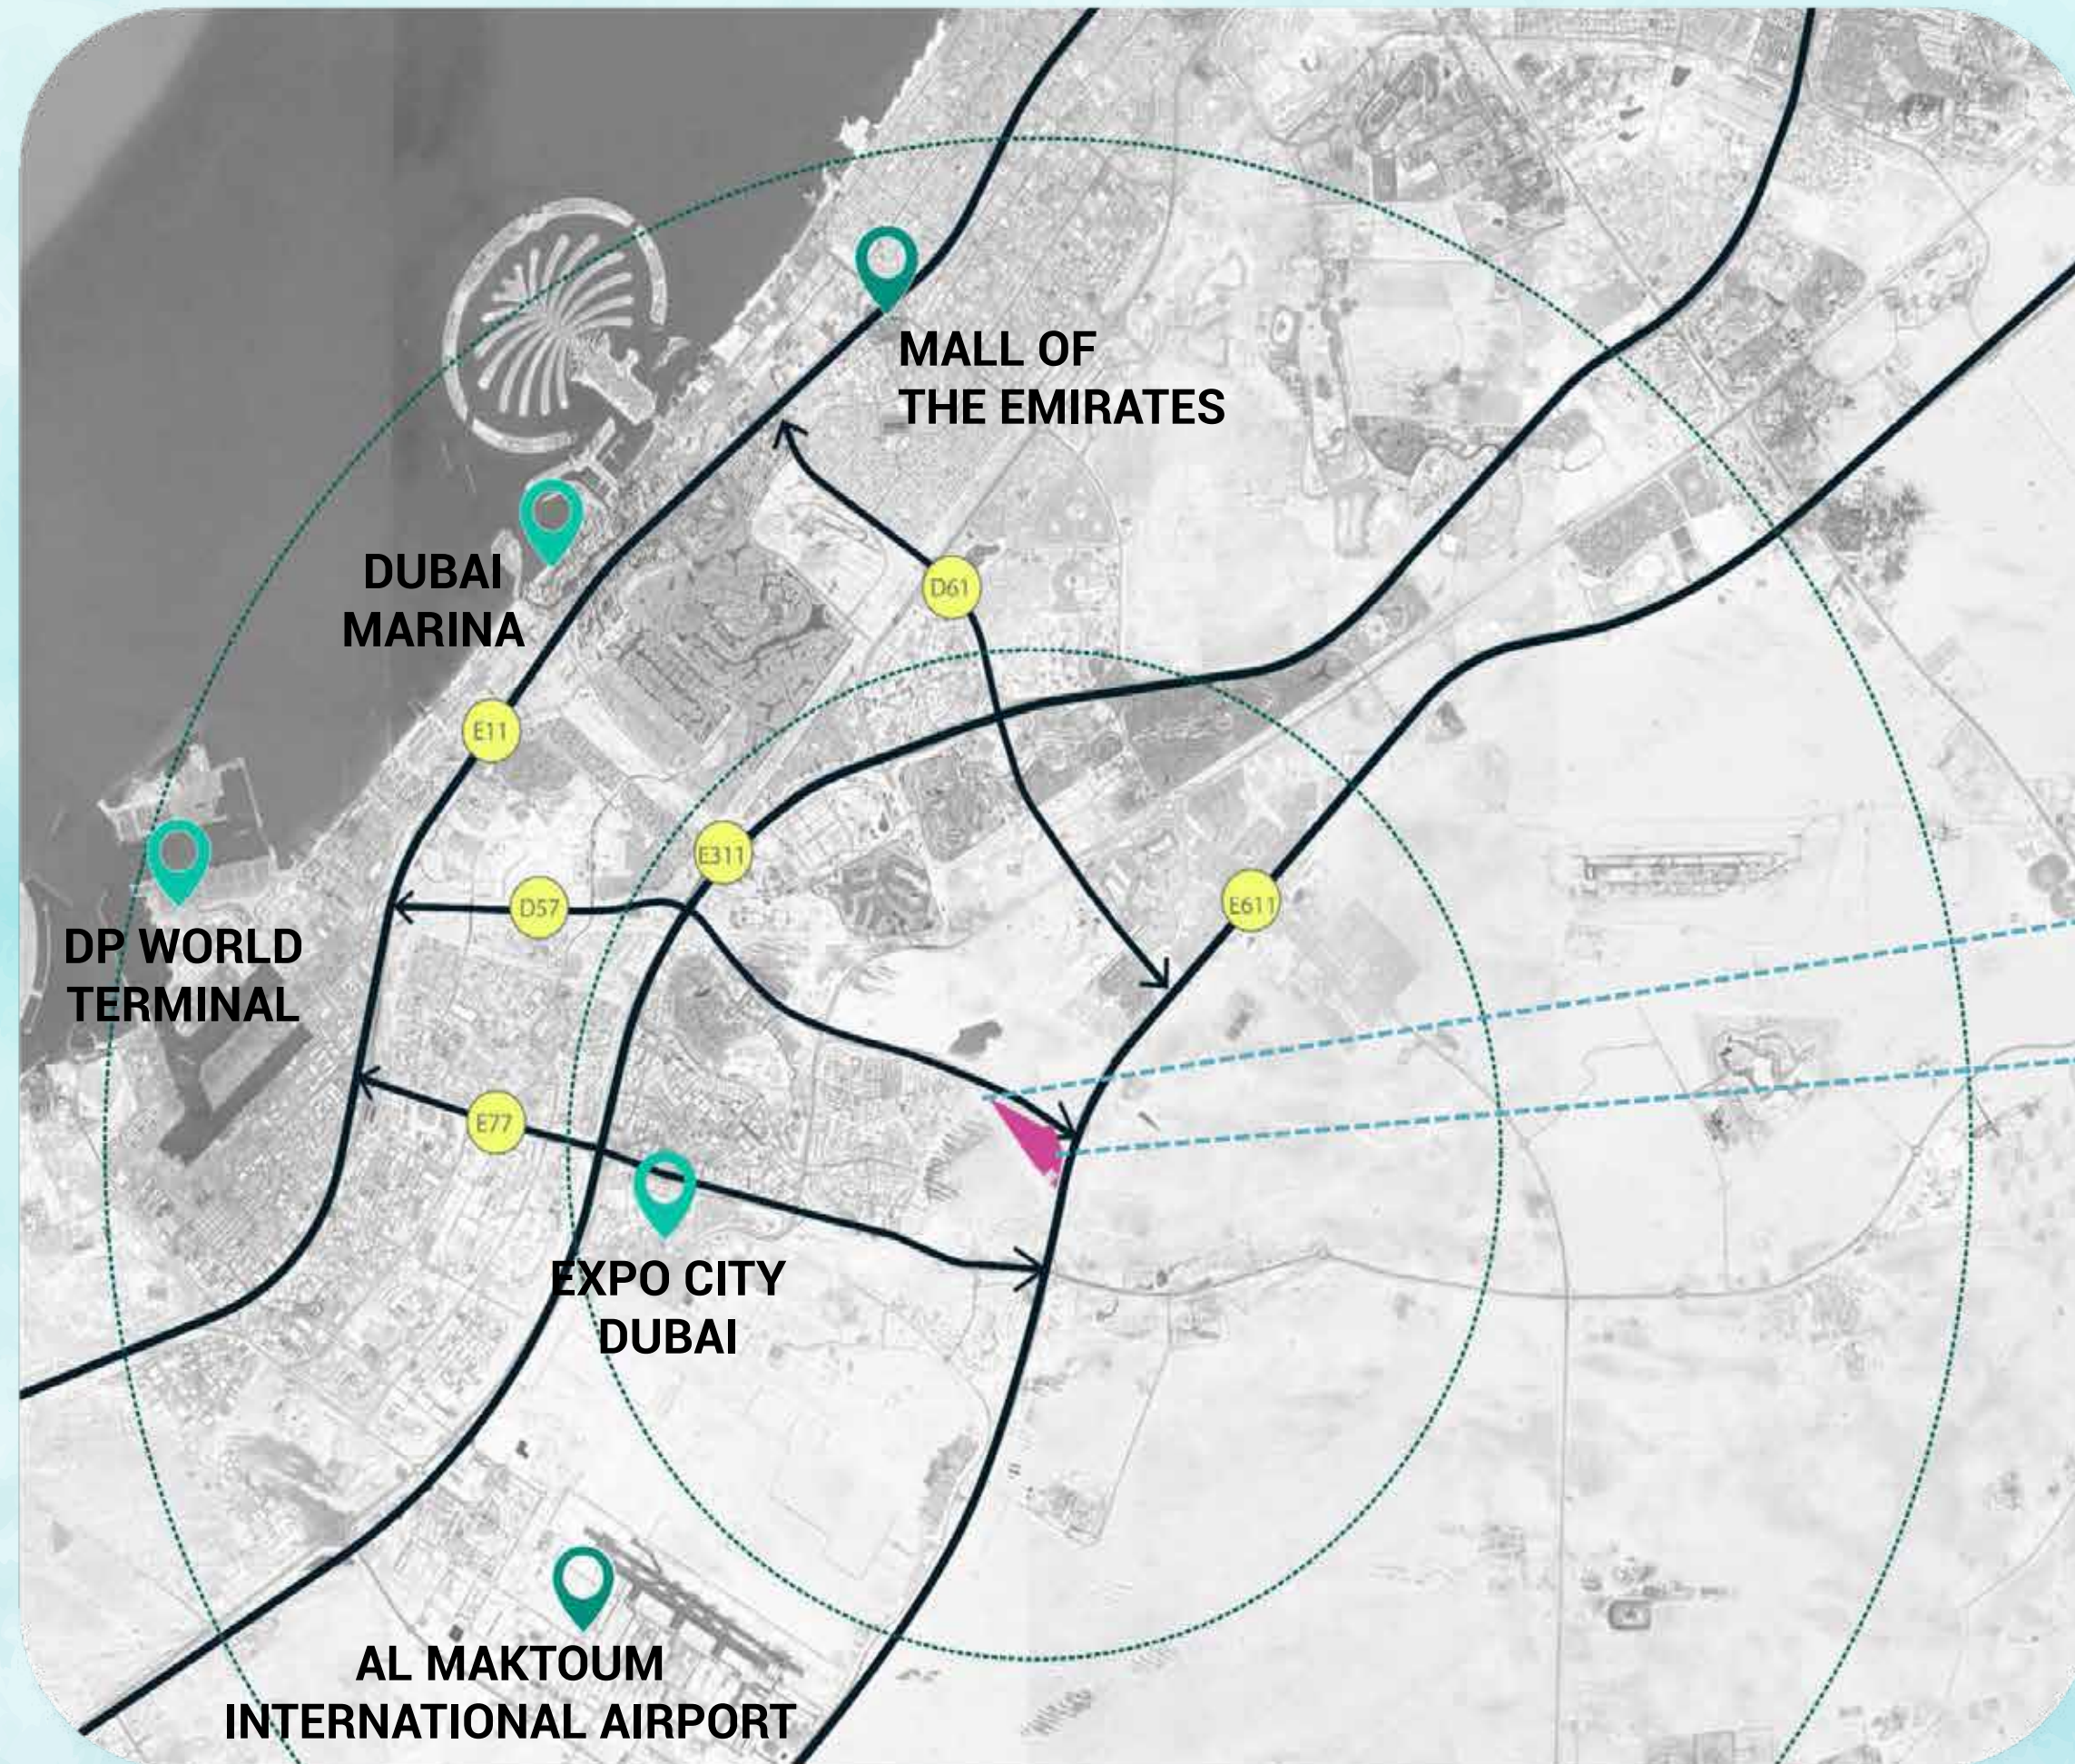

RIVERSIDE

DAMAC

RIVERSIDE

GREEN VEIN

WATER VEIN

LOCATION

RIVERSIDE, DUBAI, UAE

RIVERSIDE

EXPO 2020
16 MINUTES

METRO
15 MINUTES

METRO
12 MINUTES

DAMAC MALL
9 MINUTES

WATER VEIN AMENITIES

RIVERSIDE

01

FOOD & WELLBEING

AMSTERDAM

NEW YORK

LONDON

RIVERSIDE

RIVERSIDE

RIVERSIDE

RIVERSIDE

RIVERSIDE