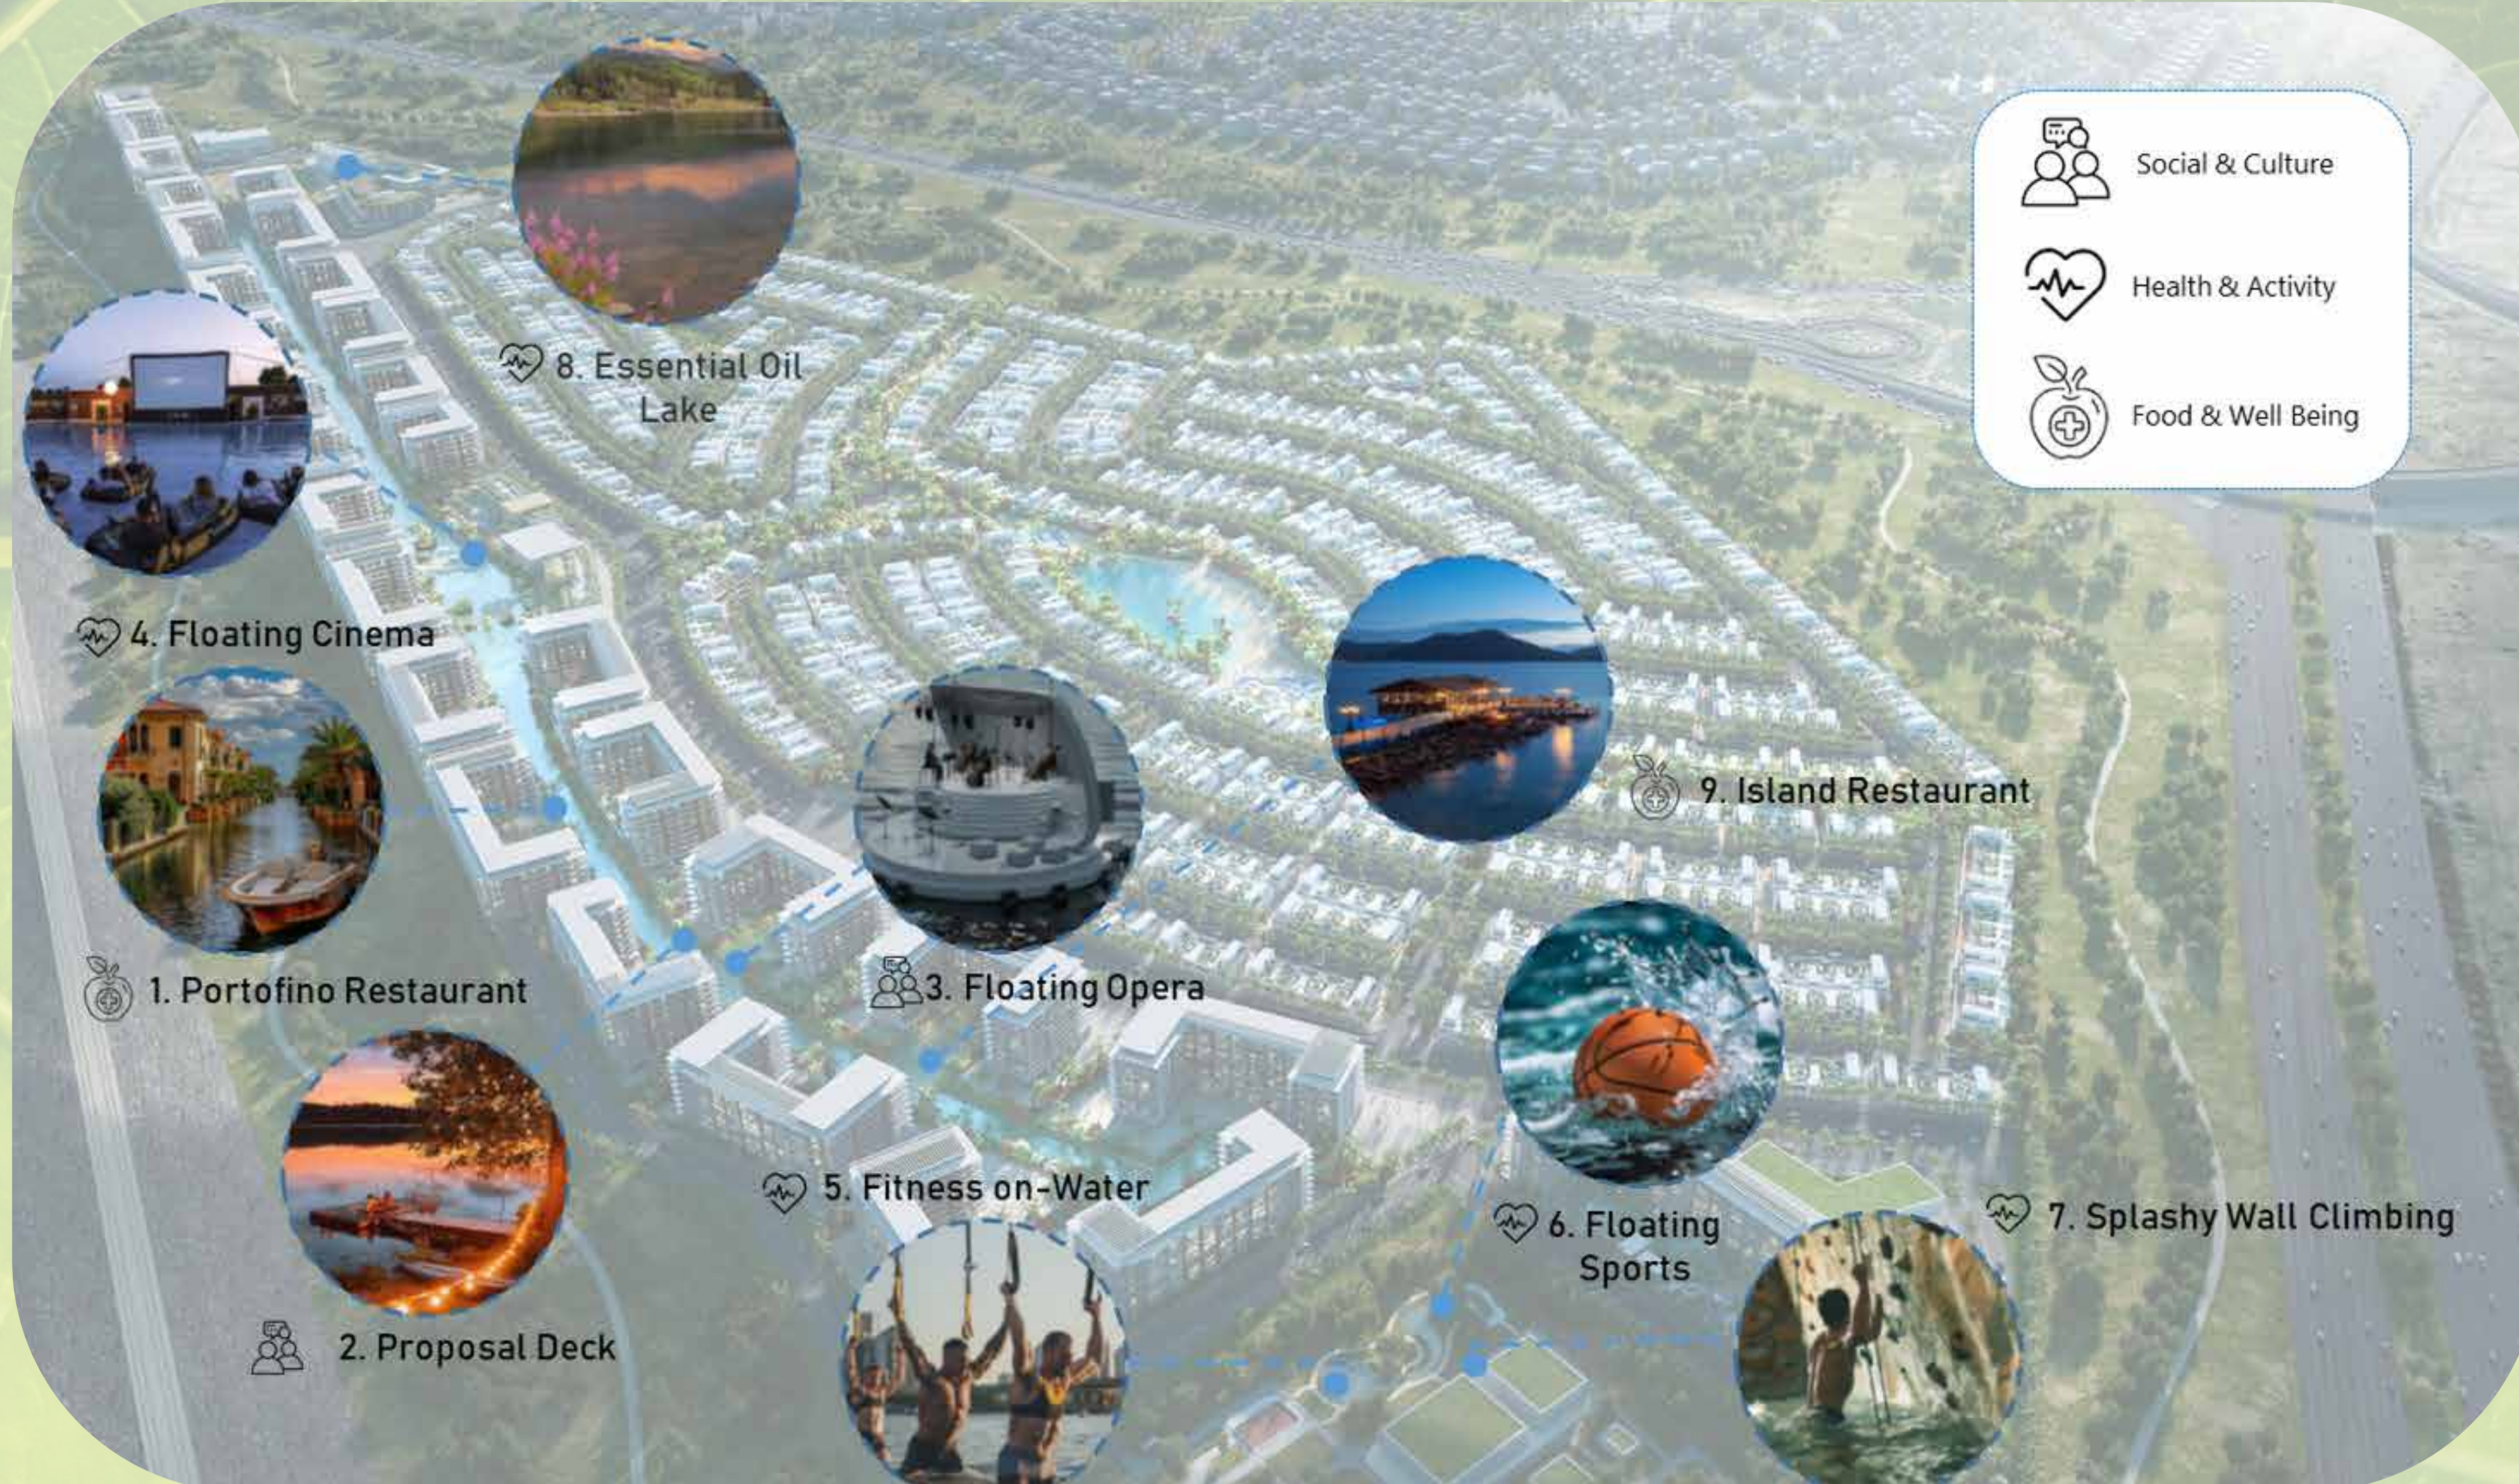

02

HEALTH & ACTIVITY

- Zen Spa
- Calisthenics Station
- Peace Rooms

03

SOCIAL & CULTURE

- Amphitheatre
- Game Zone
- Kids Adventure Land

GREEN VEIN AMENITIES

RIVERSIDE