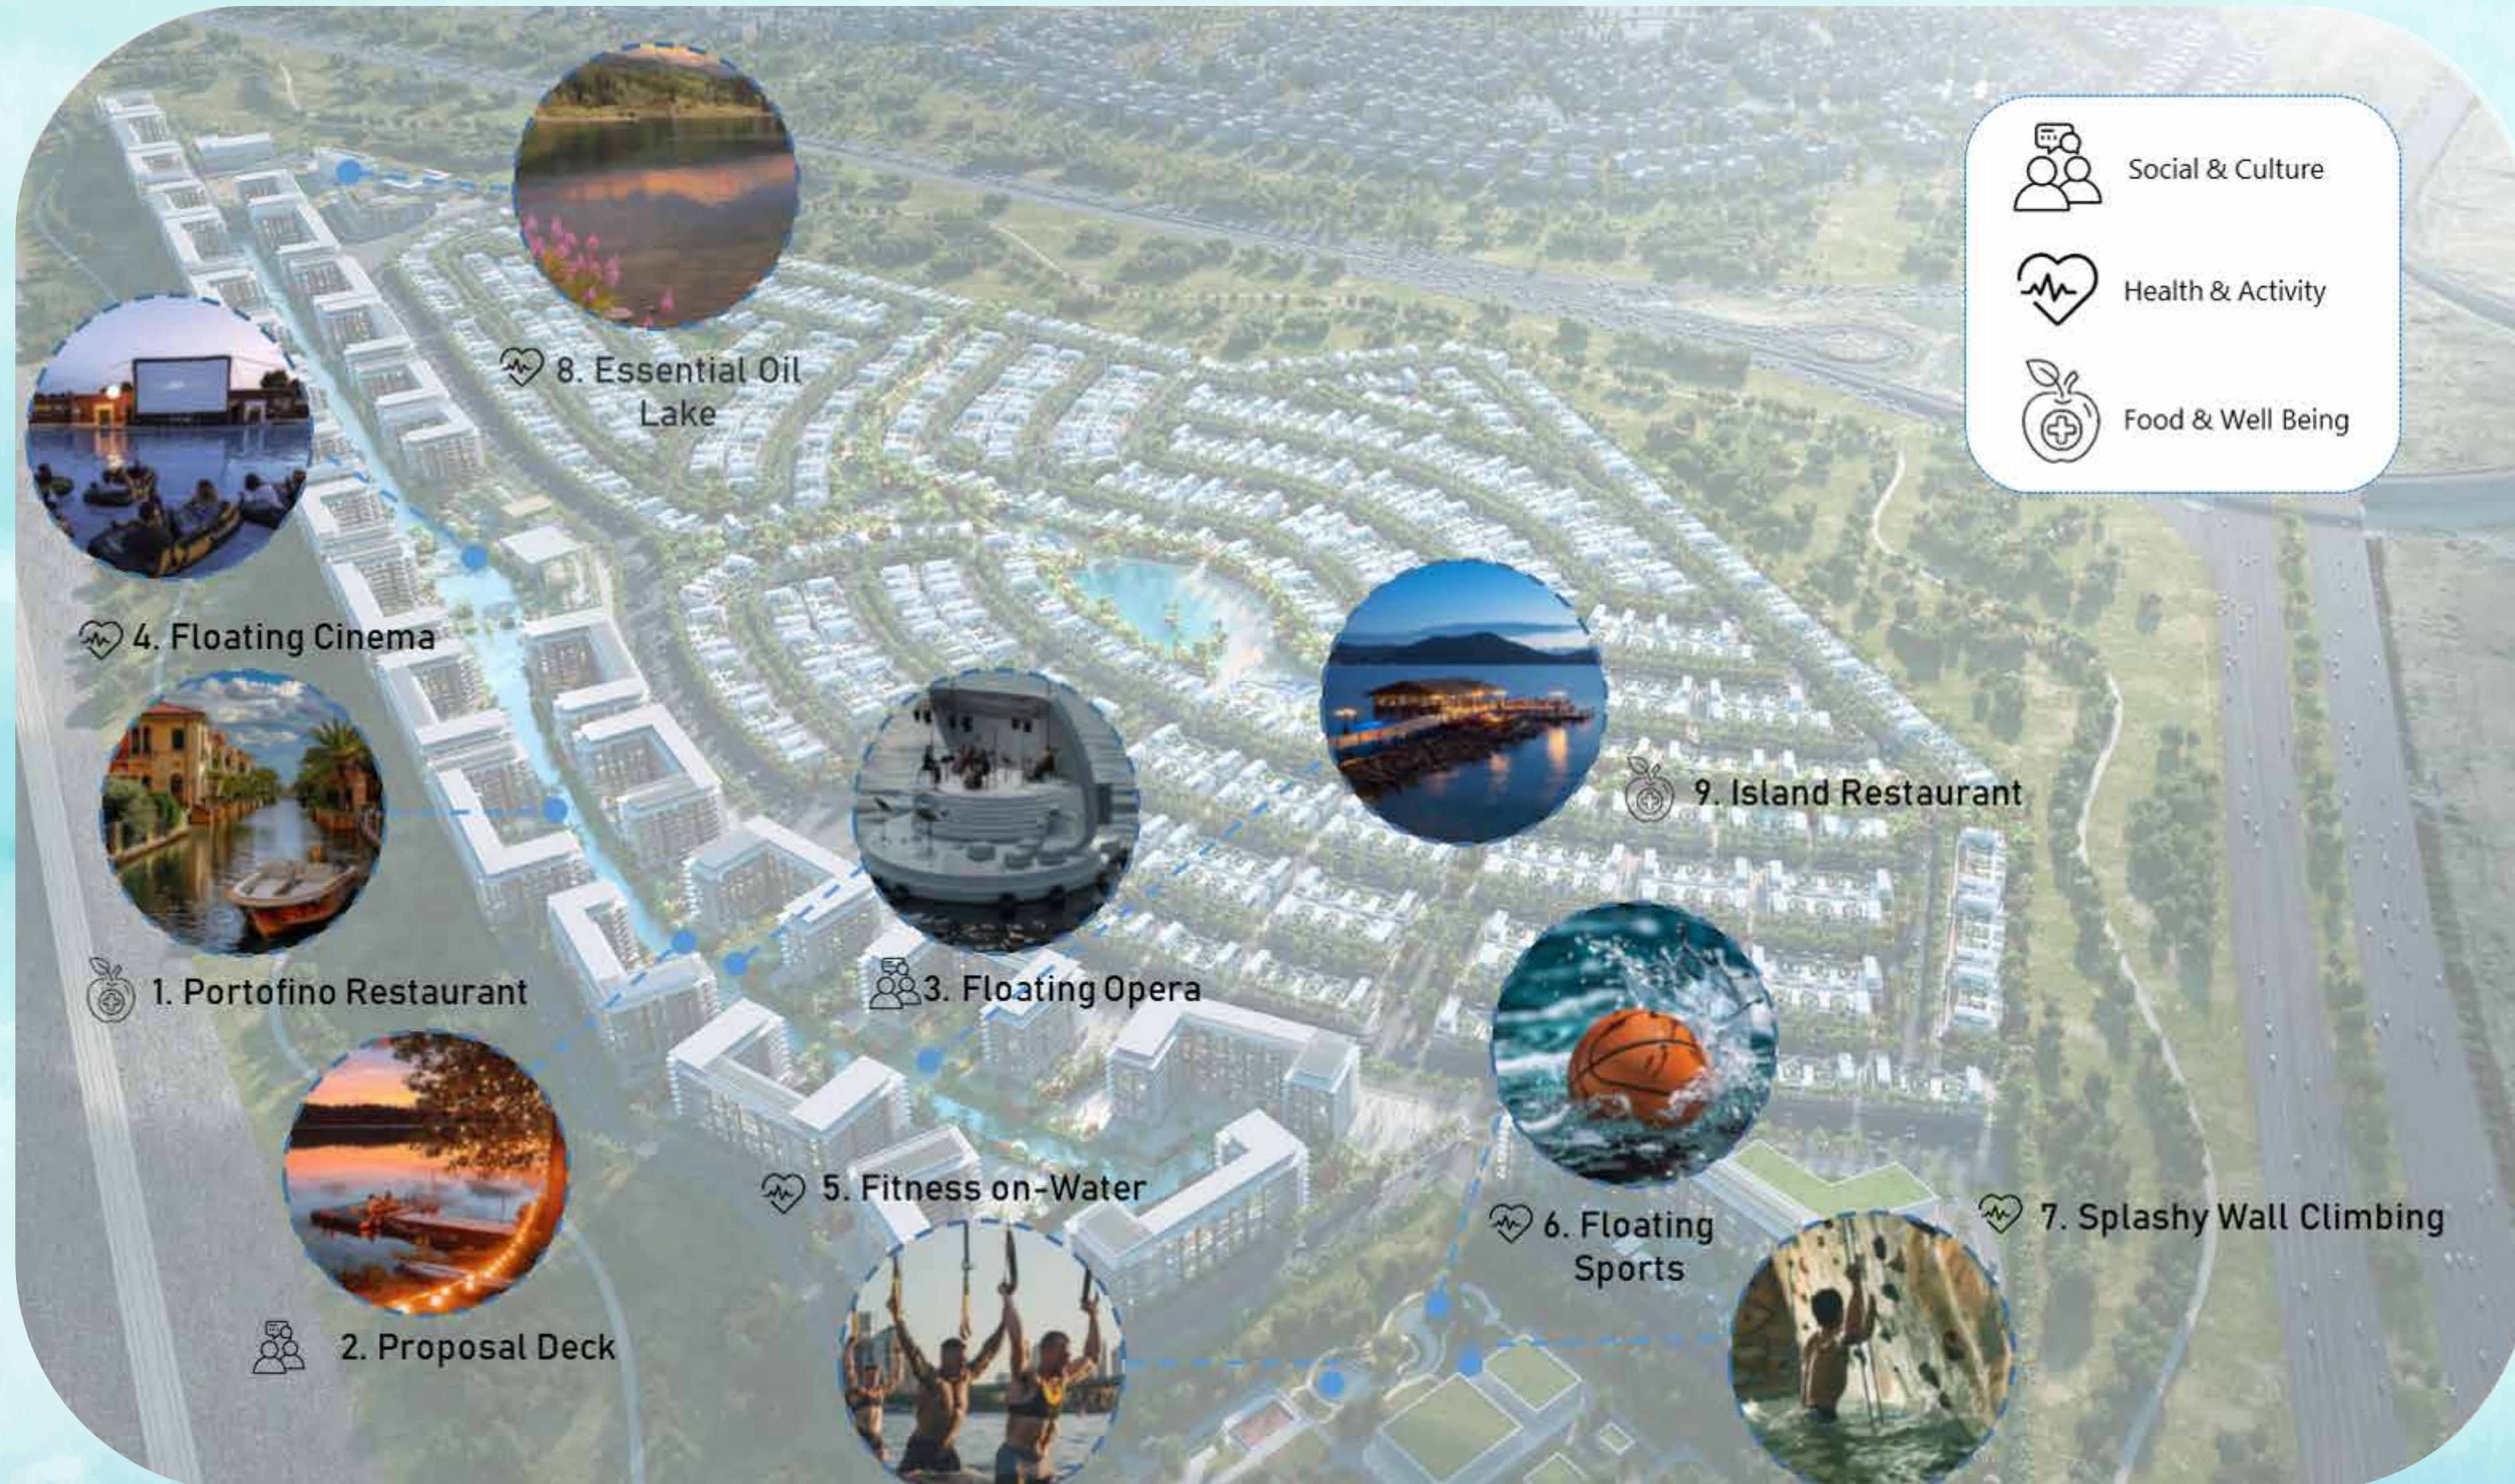

- Portofino Restaurant
- Island Restaurant

02

HEALTH & ACTIVITY

- Floating Sports
- Splash Climbing
- Essential Oil Lakes

03

SOCIAL & CULTURE

- Proposal Deck
- Floating Opera
- Floating Cinema

WATER VEIN AMENITIES

RIVERSIDE

WATER VEIN AMENITIES

FOOD & WELLBEING

PORTOFINO RISTORANTE

Transport yourself via a boat to the charm of Portofino at the restaurant, where the flavors of Italy meet the elegance of coastal living. With its vibrant atmosphere and waterfront views, our restaurant captures the essence of la dolce vita, inviting guests to savor every moment in true Italian style.

TRANQUILITY

RETREAT

MEDITATION

CALM

GREEN VEIN AMENITIES

SOCIAL & CULTURAL

CLUBHOUSE

A place for the entire community to gather and socialize. A club with a co-working space, gym, outdoor cinema, arcade and bowling.

ICONIC

UNFORGETTABLE

CAPTIVATING

ENTERTAINMENT

GREEN VEIN AMENITIES

SOCIAL & CULTURAL

GAMES ZONE

Explore inner peace and physical wellness through our yoga studio, blending tranquility with mindful movement.