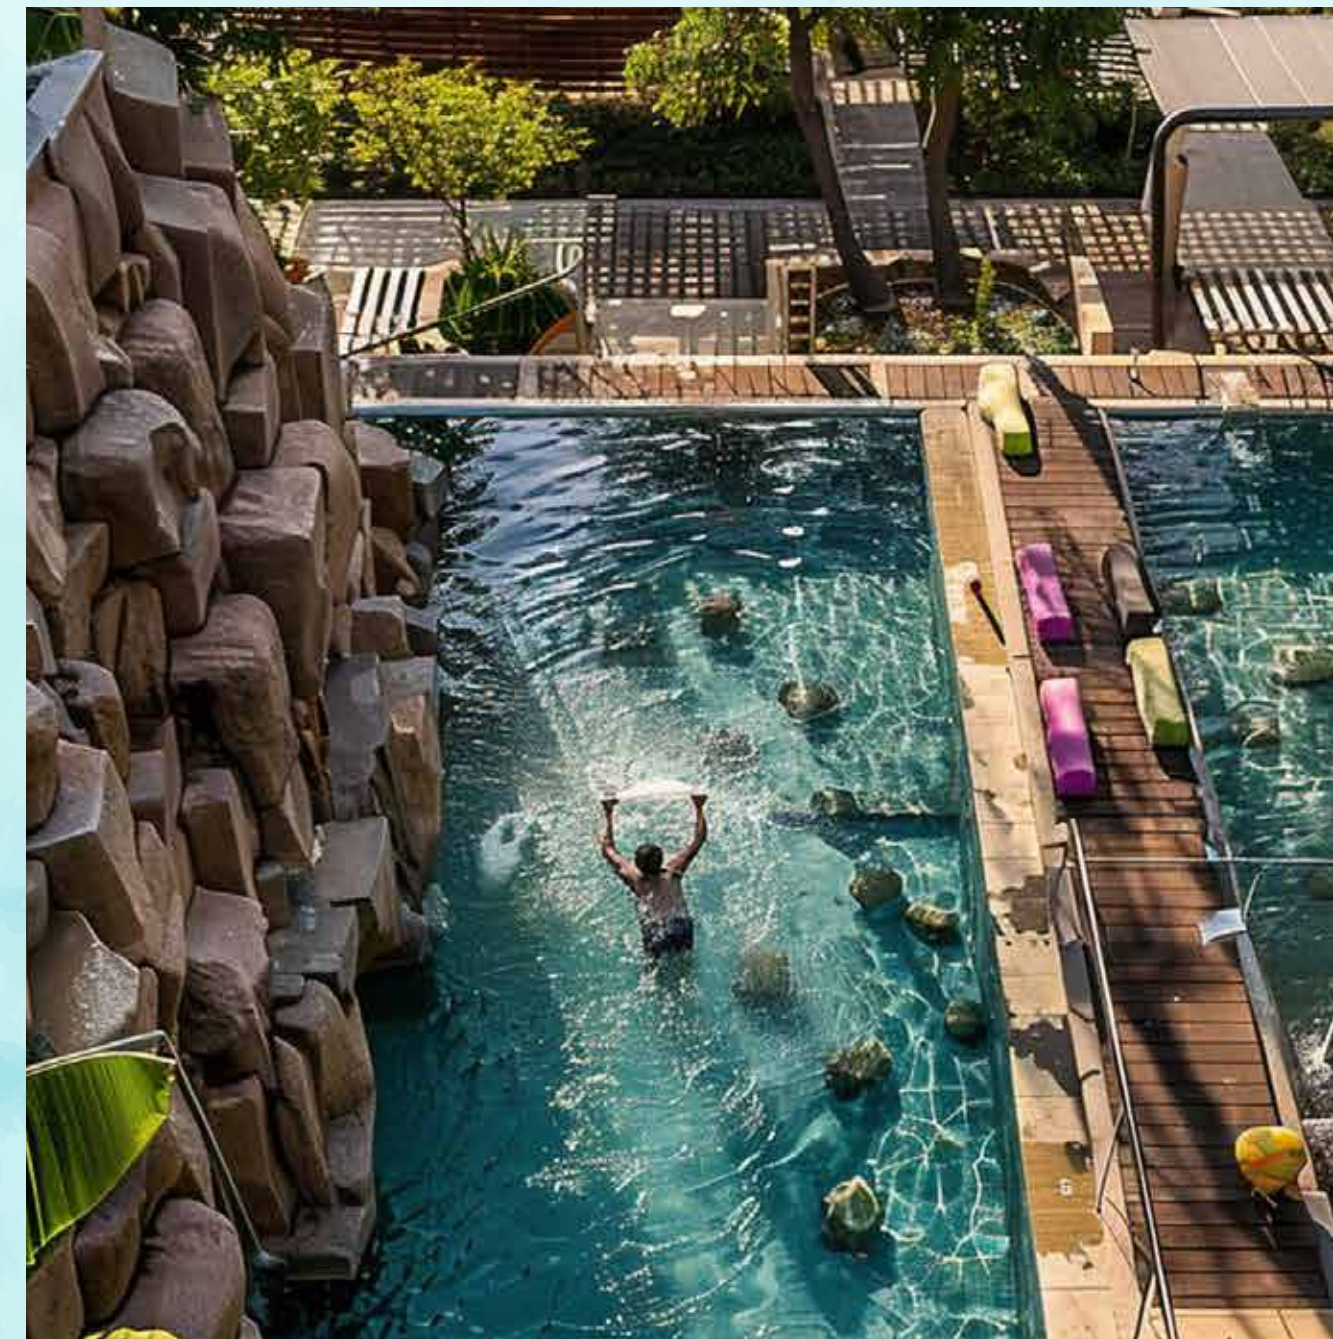

SCENIC

AMBIANCE

RESTAURANT

ELEGANCE

WATER VEIN AMENITIES

HEALTH & ACTIVITY

FITNESS ON WATER

Cutting-edge aquatic fitness spaces designed for optimal workouts, blending innovation, functionality, and aesthetic appeal for a holistic exercise experience.

FLOATING

SPORTS

DYNAMIC

WATERFIELDS

WATER VEIN AMENITIES

HEALTH & ACTIVITY

FITNESS ON-WATER

Cutting-edge aquatic fitness spaces designed for optimal workouts, blending innovation, functionality, and aesthetic appeal for a holistic exercise experience

Floating proposal deck specially made to propose to your loved one for the most memorable experience. With amazing waterfront views, it makes the perfect spot to make it an experience of a lifetime.

DUBAI