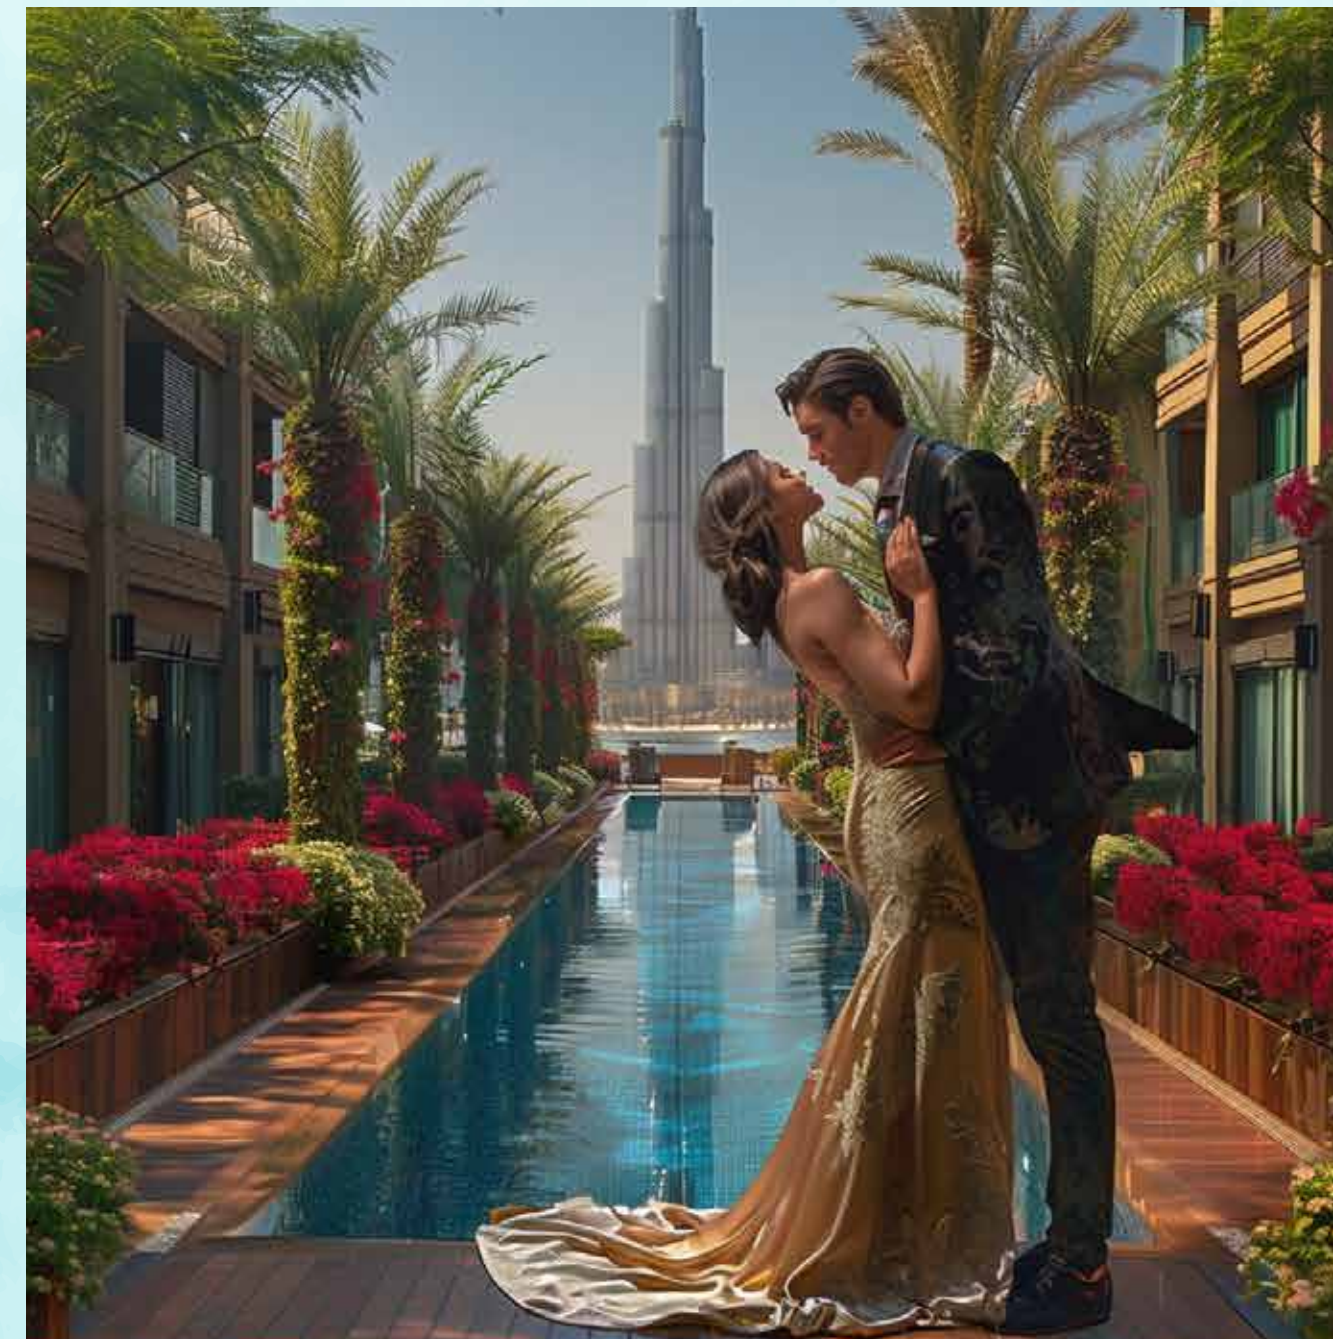

Floating proposal deck specially made to propose to your loved one for the most memorable experience. With amazing waterfront views, it makes the perfect spot to make it an experience of a lifetime.

DUBAI