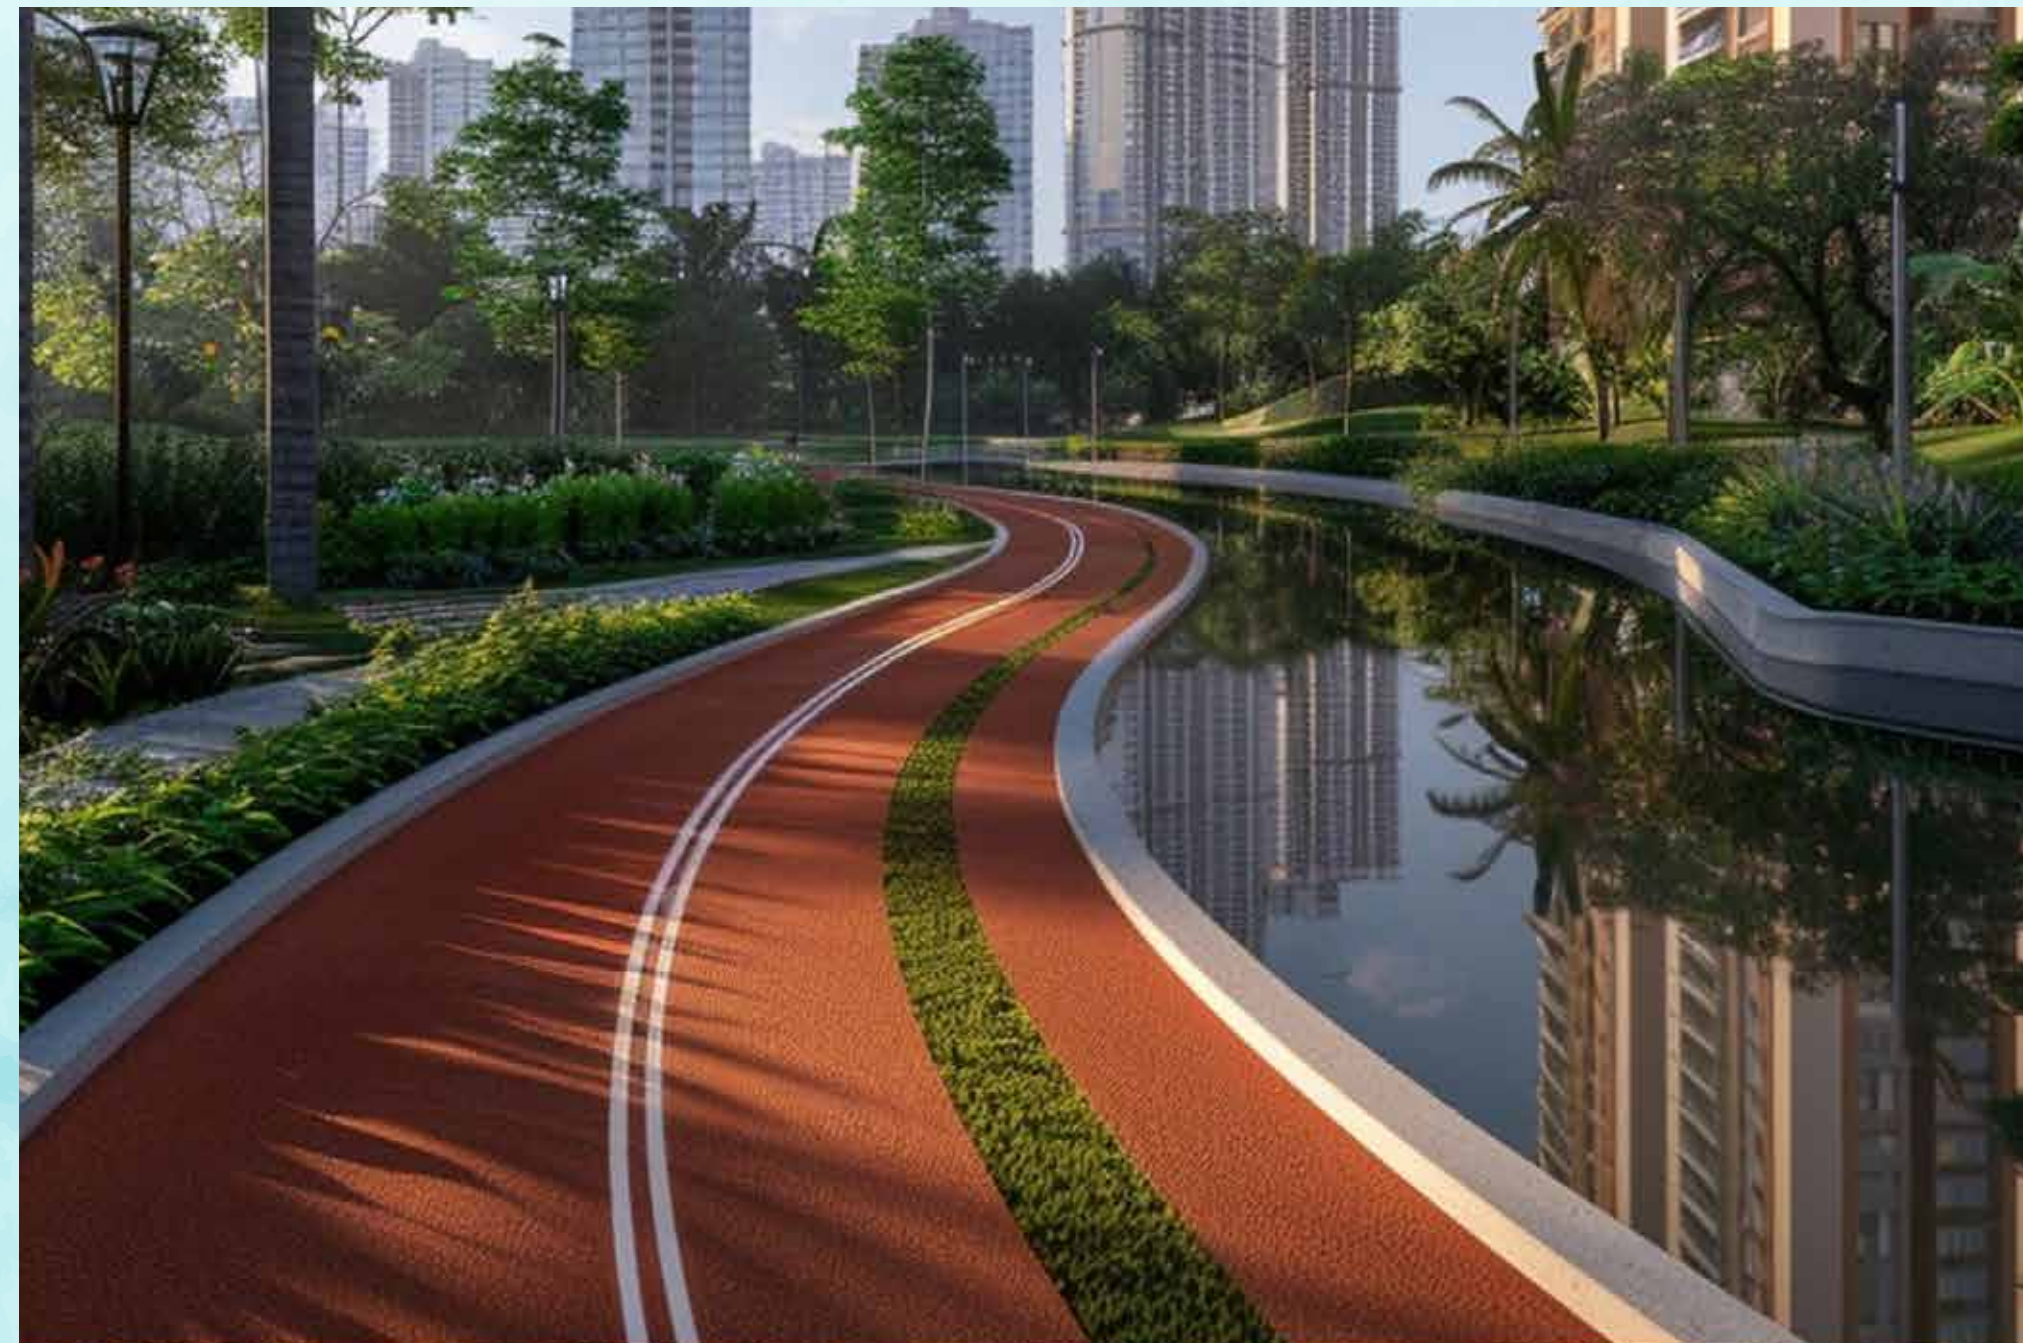

SCENIC

AMBIANCE

RESTAURANT

ELEGANCE

WATER VEIN AMENITIES

HEALTH & ACTIVITY

FITNESS ON WATER

Cutting-edge aquatic fitness spaces designed for optimal workouts, blending innovation, functionality, and aesthetic appeal for a holistic exercise experience.