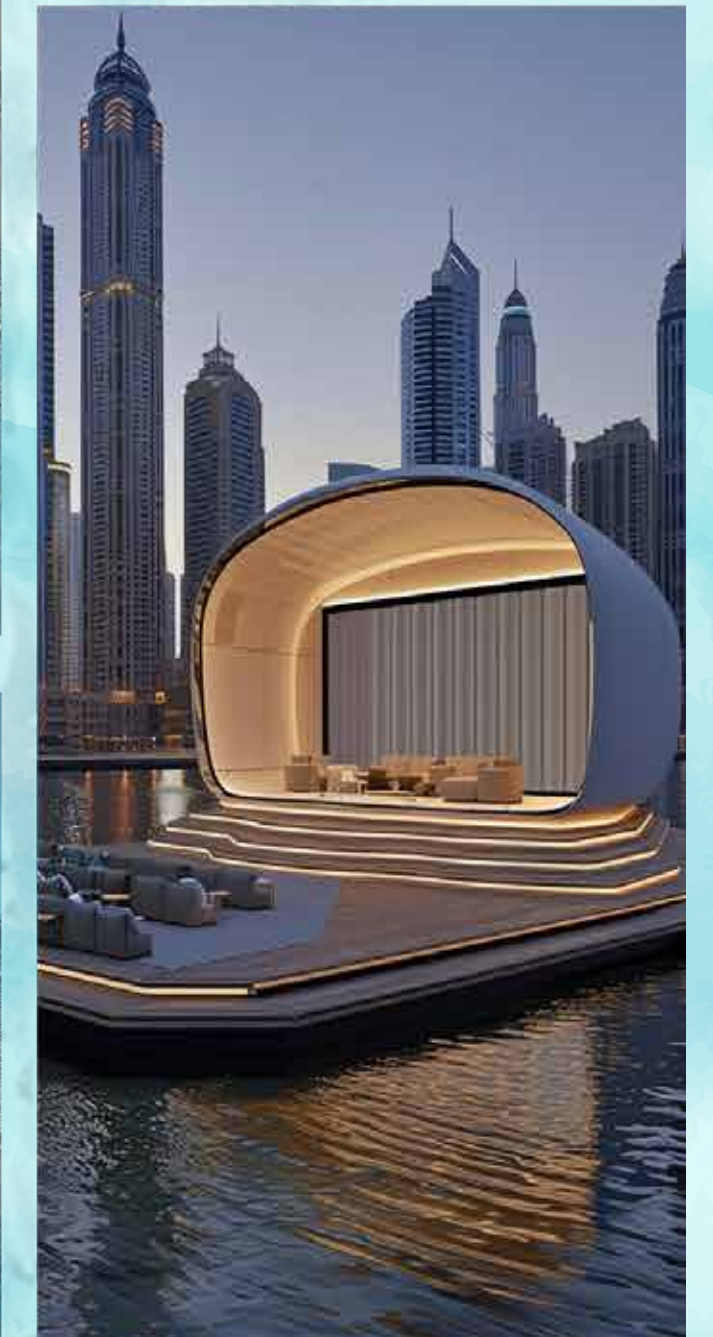

WATER VEIN AMENITIES

SOCIAL & CULTURAL

FLOATING CINEMA

Floating cinemas offer a unique blend of cinematic entertainment amidst tranquil natural surroundings.

CINEMA