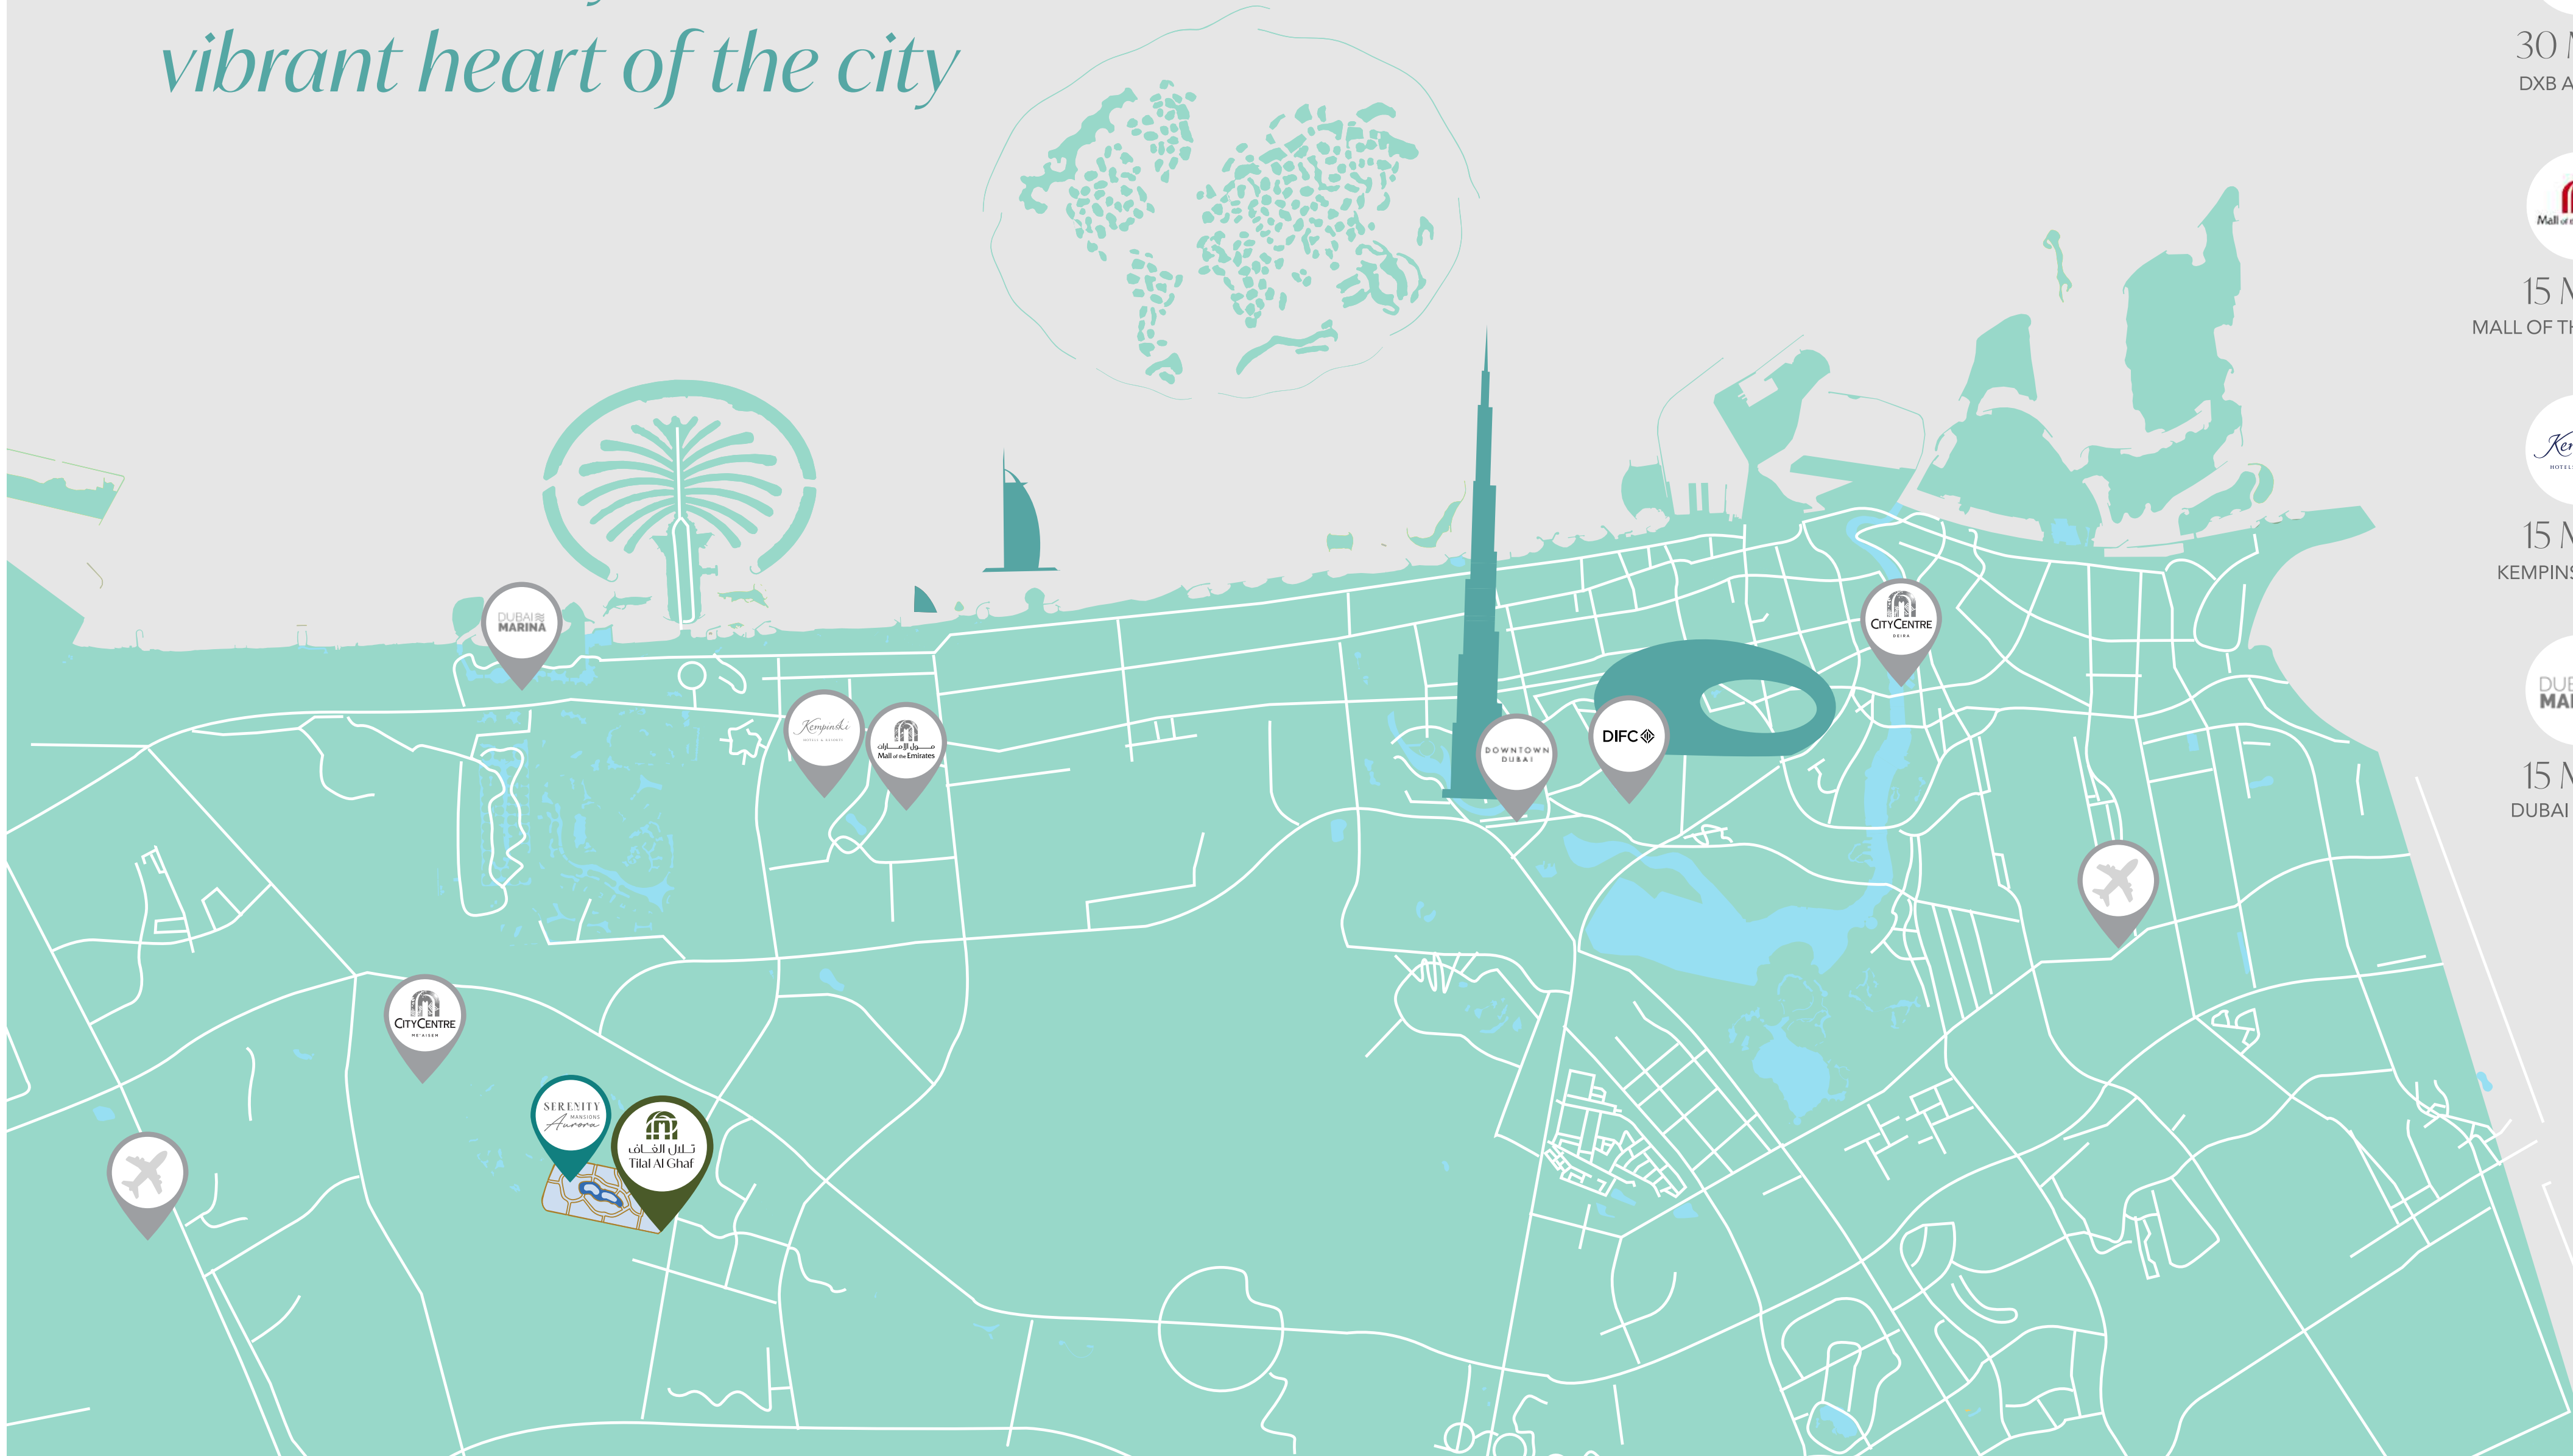

A still sanctuary in the vibrant heart of the city

30 Mins.
DXB AIRPORT

25 Mins.
AL MAKTOUM
INTERNATIONAL AIRPORT

15 Mins.
MALL OF THE EMIRATES

10 Mins.
CITY CENTRE ME'AISEM

15 Mins.
KEMPINSKI HOTEL

25 Mins.
DOWNTOWN DUBAI

15 Mins.
DUBAI MARINA

30 Mins.
DUBAI FINANCIAL CENTER

DUBAI MARINA

Kempinski

مركز الإمارات
Mall of the Emirates

DOWNTOWN
DUBAI

DIFC

CITY CENTRE
ME'AISEM

CITY CENTRE
ME'AISEM

SERENITY
MANOR
Aurora

تالان الفخاف
Tital Al Ghaf