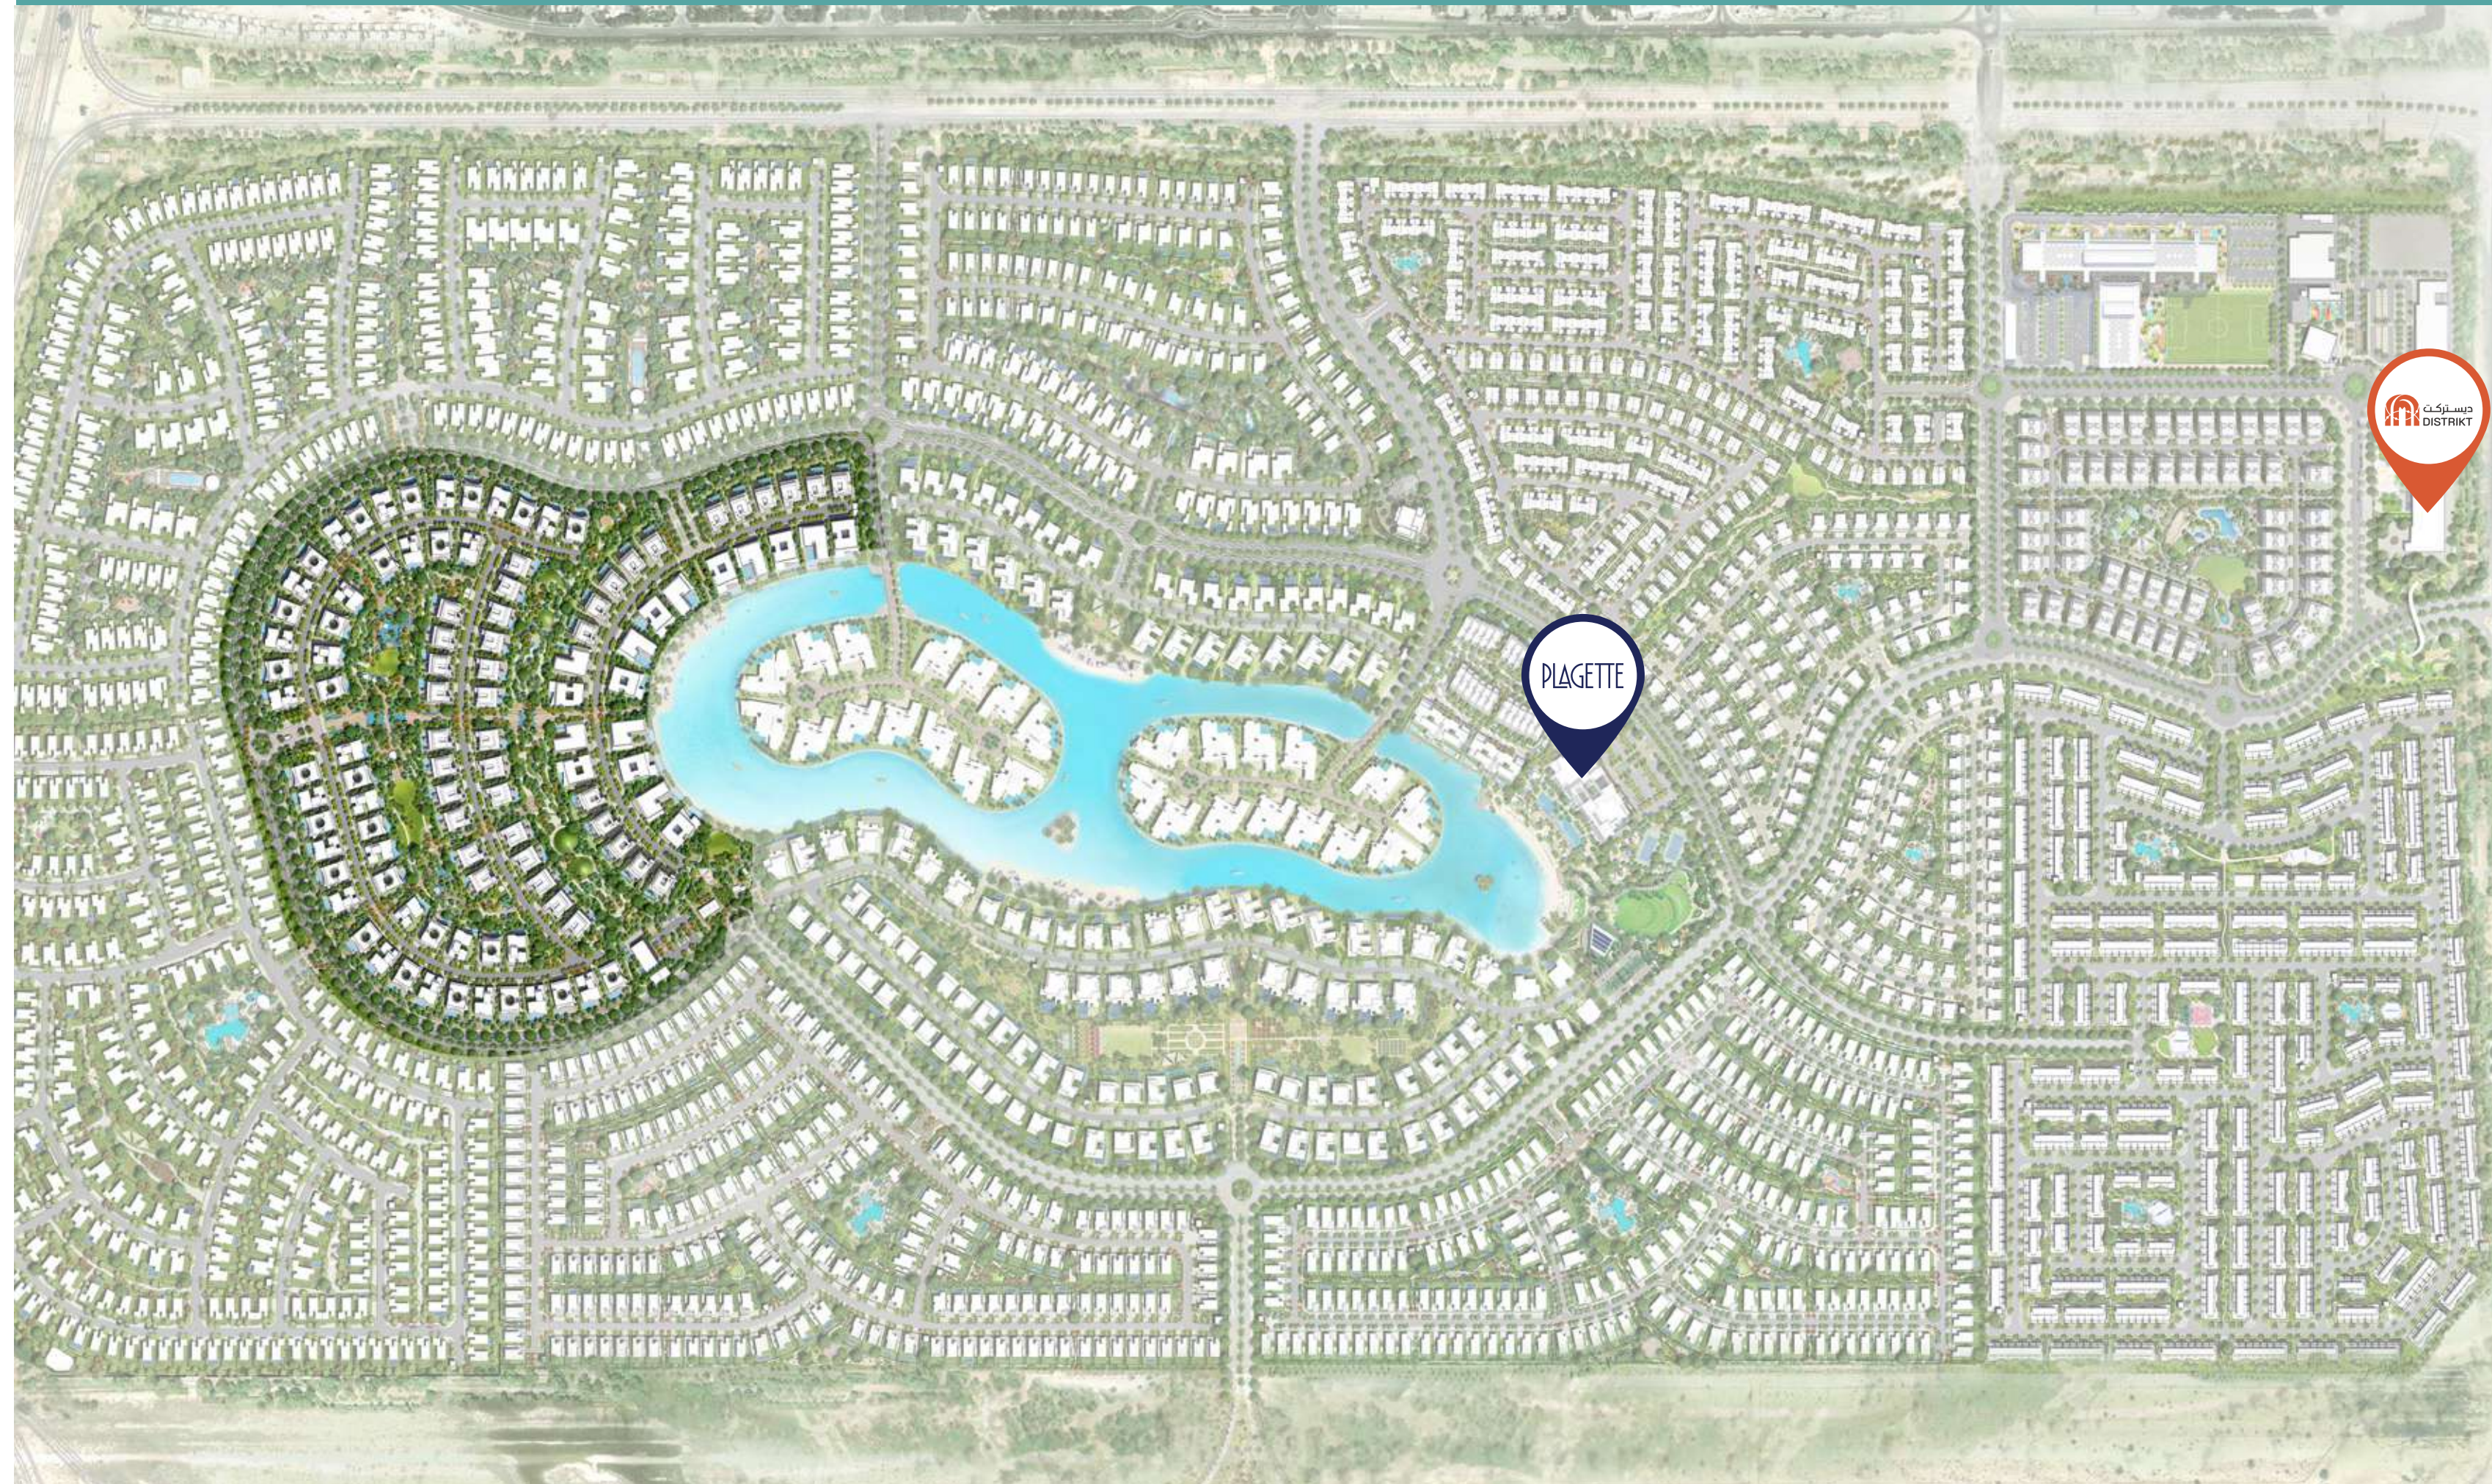

*A reimagined façade that invigorates
a harmonious living experience*

SERENITY
MANSIONS
Aurora

 تلال الغاف
Tilal Al Ghaf

Masterplan

3M+
SQM TOTAL
SITE AREA

15K+
RESIDENTS

11KM+
CYCLING TRAILS

3.5K+
HOMES