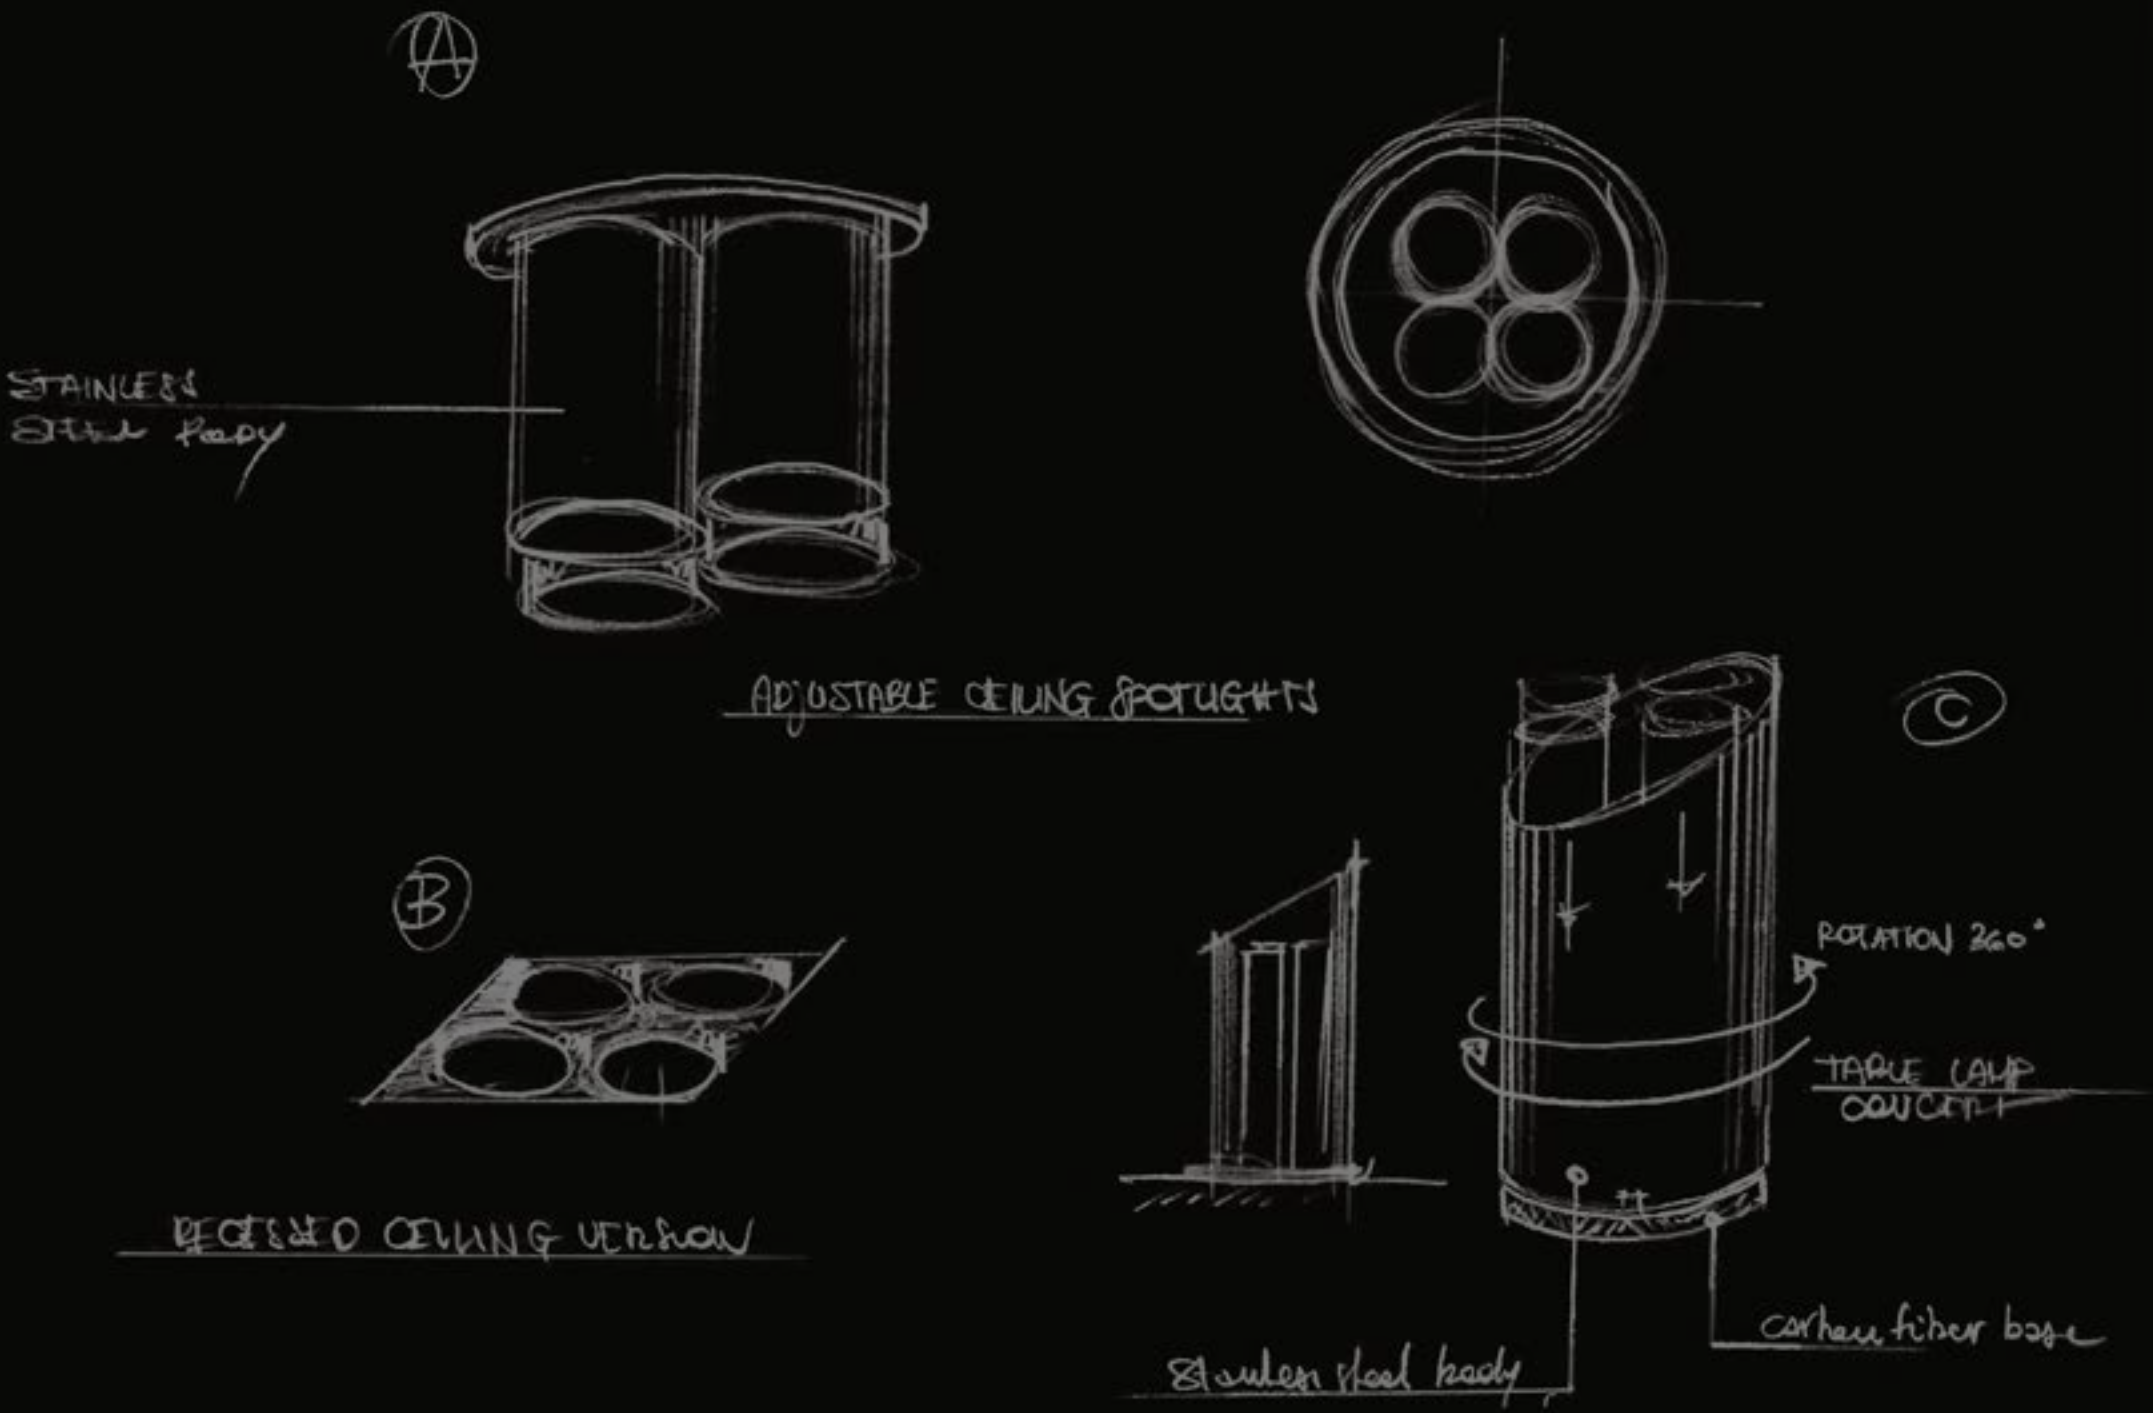

DAR AL ARKAN

TOWER
DA VINCI
Interiors by
PAGANI

PAGANI

DAR AL ARKAN

“Art and science are disciplines
that can walk hand in hand”

Leonardo Da Vinci

WHAT IS A MASTERPIECE?

IS IT MAGNETIC *beauty* MADE OF SINUOUS LINES?

IS IT ENGINEERING *marvel*
PURSUING UNPRECEDENTED PERFORMANCES?

IS IT TAILOR-MADE *details* CRAFTED
TO EXTREME PERFECTION?

IT IS ALL OF IT. AND WAY MORE.

DAR AL ARKAN

CREATURES *of* ART

Horacio Pagani had a dream, and his dream was to create the most beautiful car in the world. Not only he succeeded, but he created a universe that goes beyond the automotive field, a dimension that only few can aspire to. With Leonardo Da Vinci's intuition in mind, Horacio blended beauty and function together, giving life to the unprecedented world of Pagani.

THE SHAPE OF *speed*

Pagani's first residences ever are brought to life in a unique tower. The building design is one that makes your head turn: the instability of lines, a strong uneven approach, transparency and hidden balances create a dynamic effect like no other in the surroundings. But it's when you get closer that you discover the pearl, an incredible suspended sphere that defies gravity. The tower is a true geometric symphony of perfection with 19 floors of residential masterpieces, 3 basement levels and a majestic ground floor.