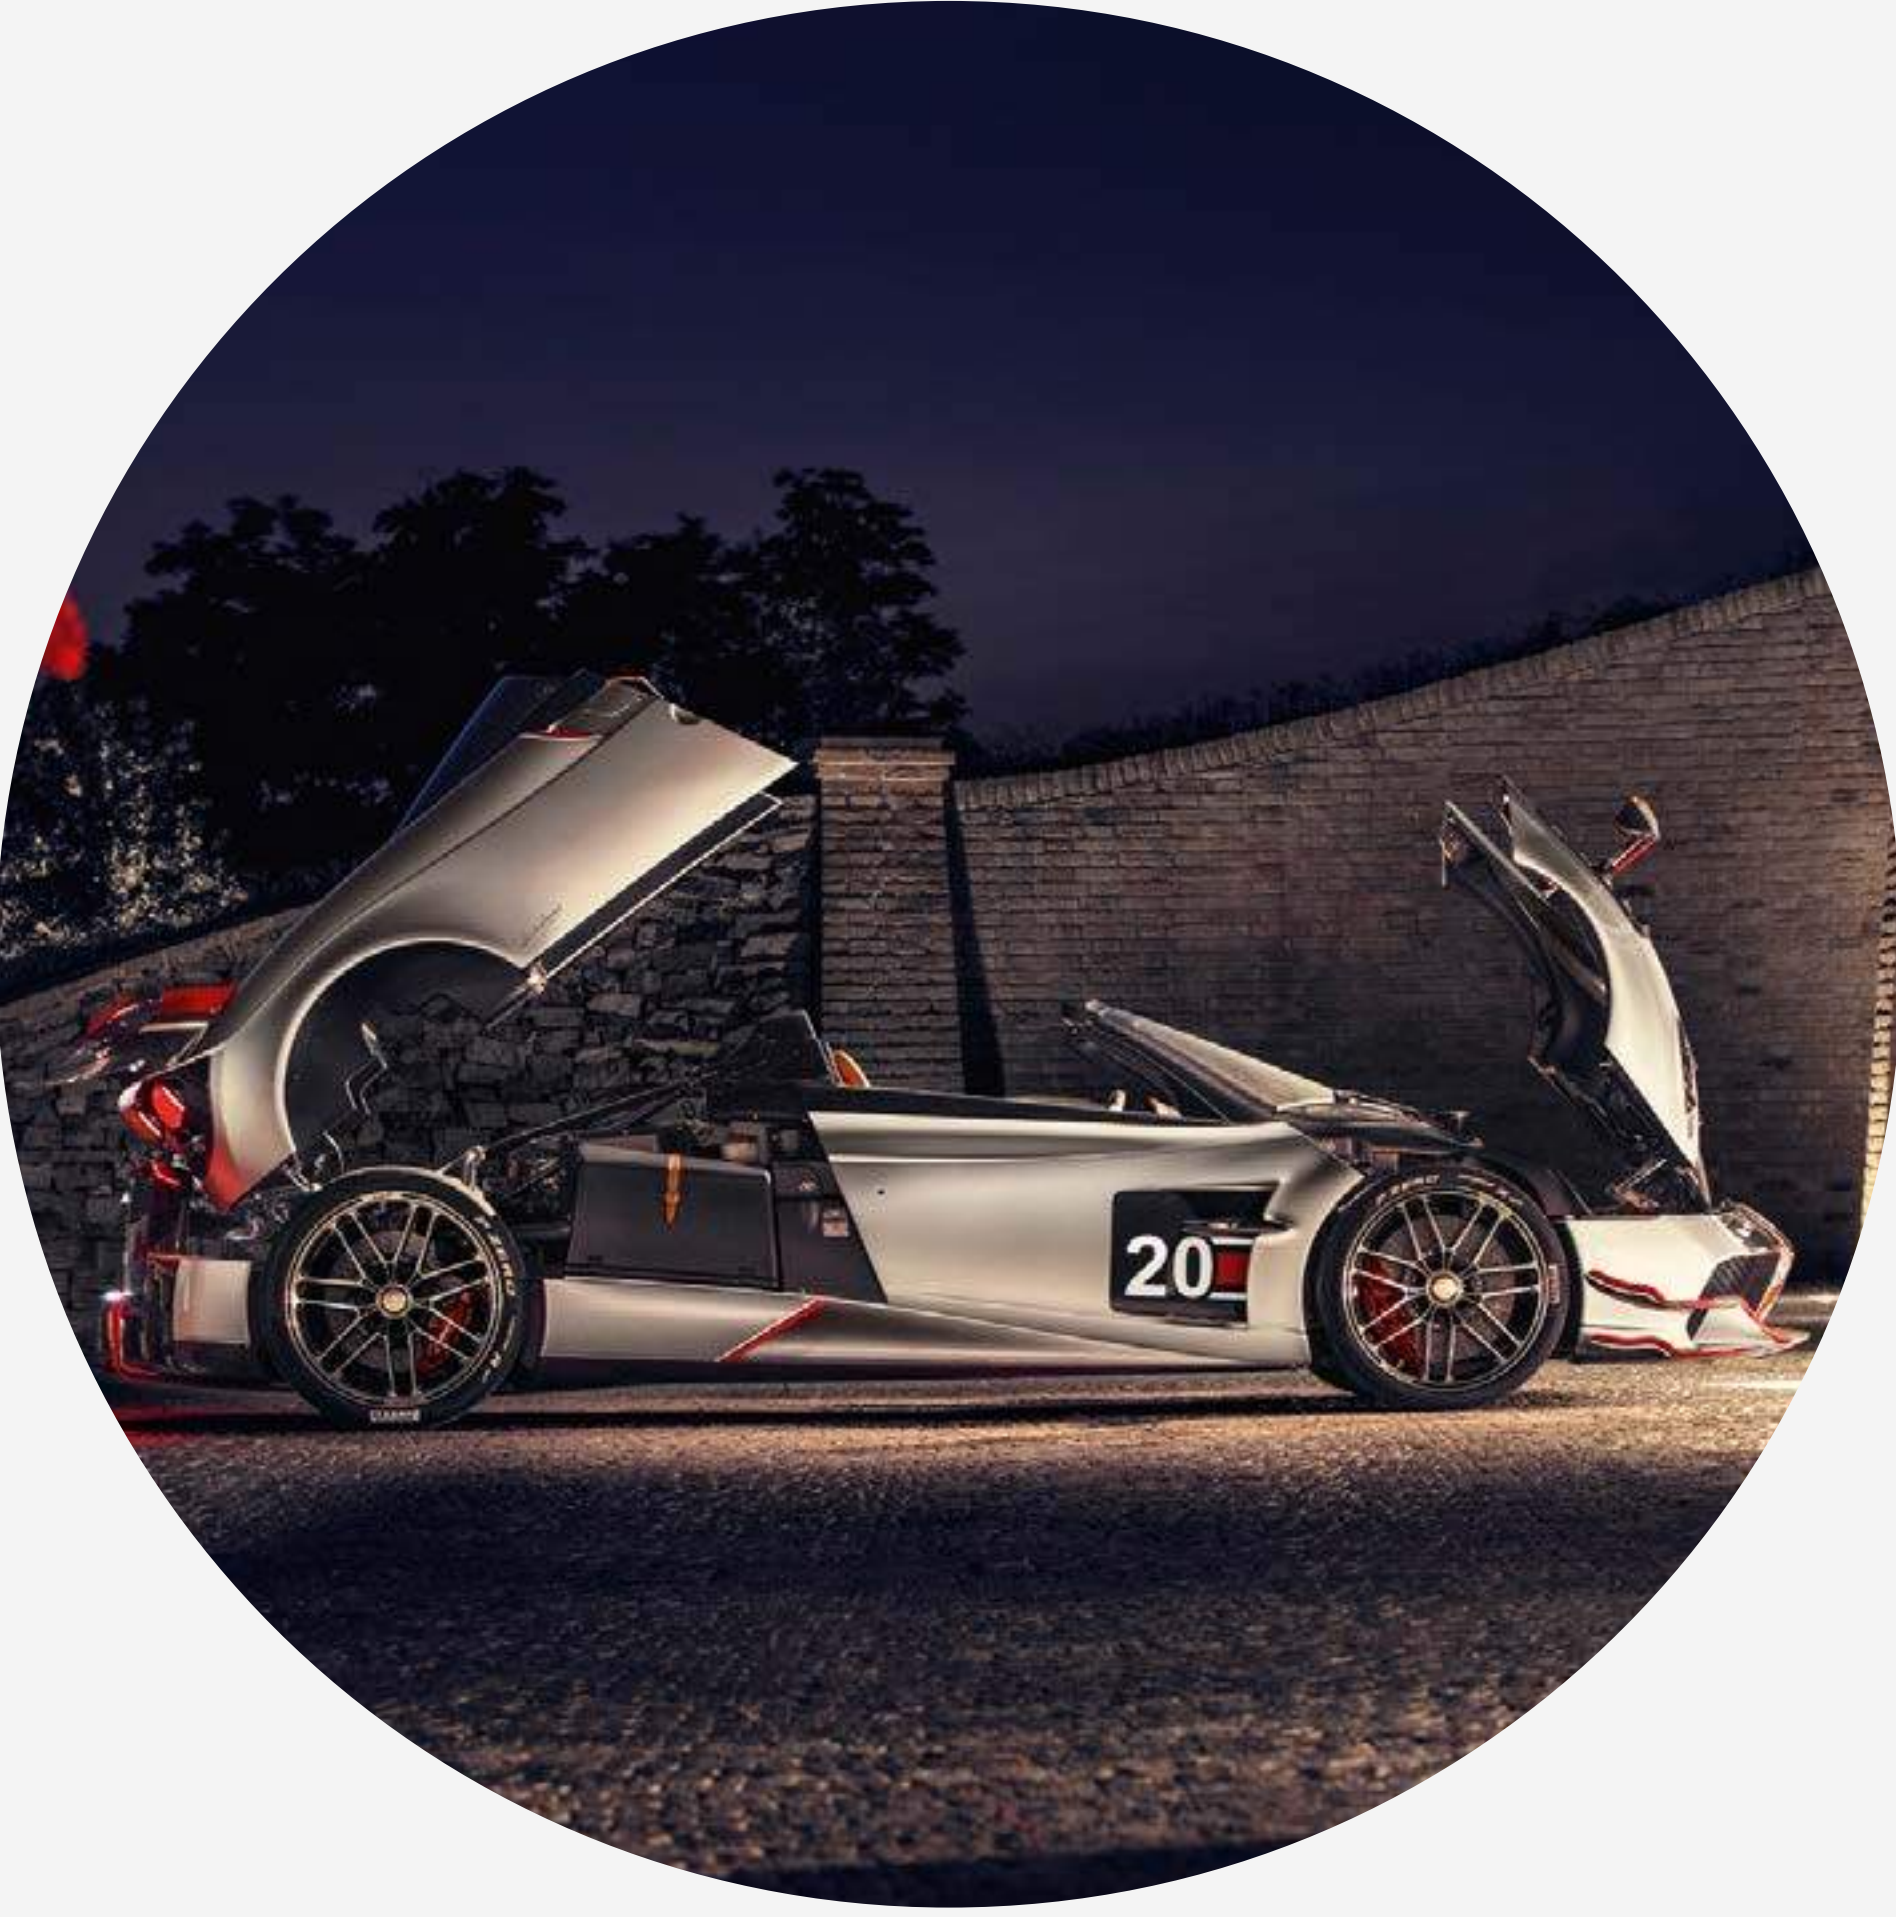

IS IT ENGINEERING *marvel*
PURSUING UNPRECEDENTED PERFORMANCES?

IS IT TAILOR-MADE *details* CRAFTED
TO EXTREME PERFECTION?

IT IS ALL OF IT. AND WAY MORE.

DAR AL ARKAN

CREATURES *of* ART

Horacio Pagani had a dream, and his dream was to create the most beautiful car in the world. Not only he succeeded, but he created a universe that goes beyond the automotive field, a dimension that only few can aspire to. With Leonardo Da Vinci's intuition in mind, Horacio blended beauty and function together, giving life to the unprecedented world of Pagani.

THE SHAPE OF *speed*

Pagani's first residences ever are brought to life in a unique tower. The building design is one that makes your head turn: the instability of lines, a strong uneven approach, transparency and hidden balances create a dynamic effect like no other in the surroundings. But it's when you get closer that you discover the pearl, an incredible suspended sphere that defies gravity. The tower is a true geometric symphony of perfection with 19 floors of residential masterpieces, 3 basement levels and a majestic ground floor.