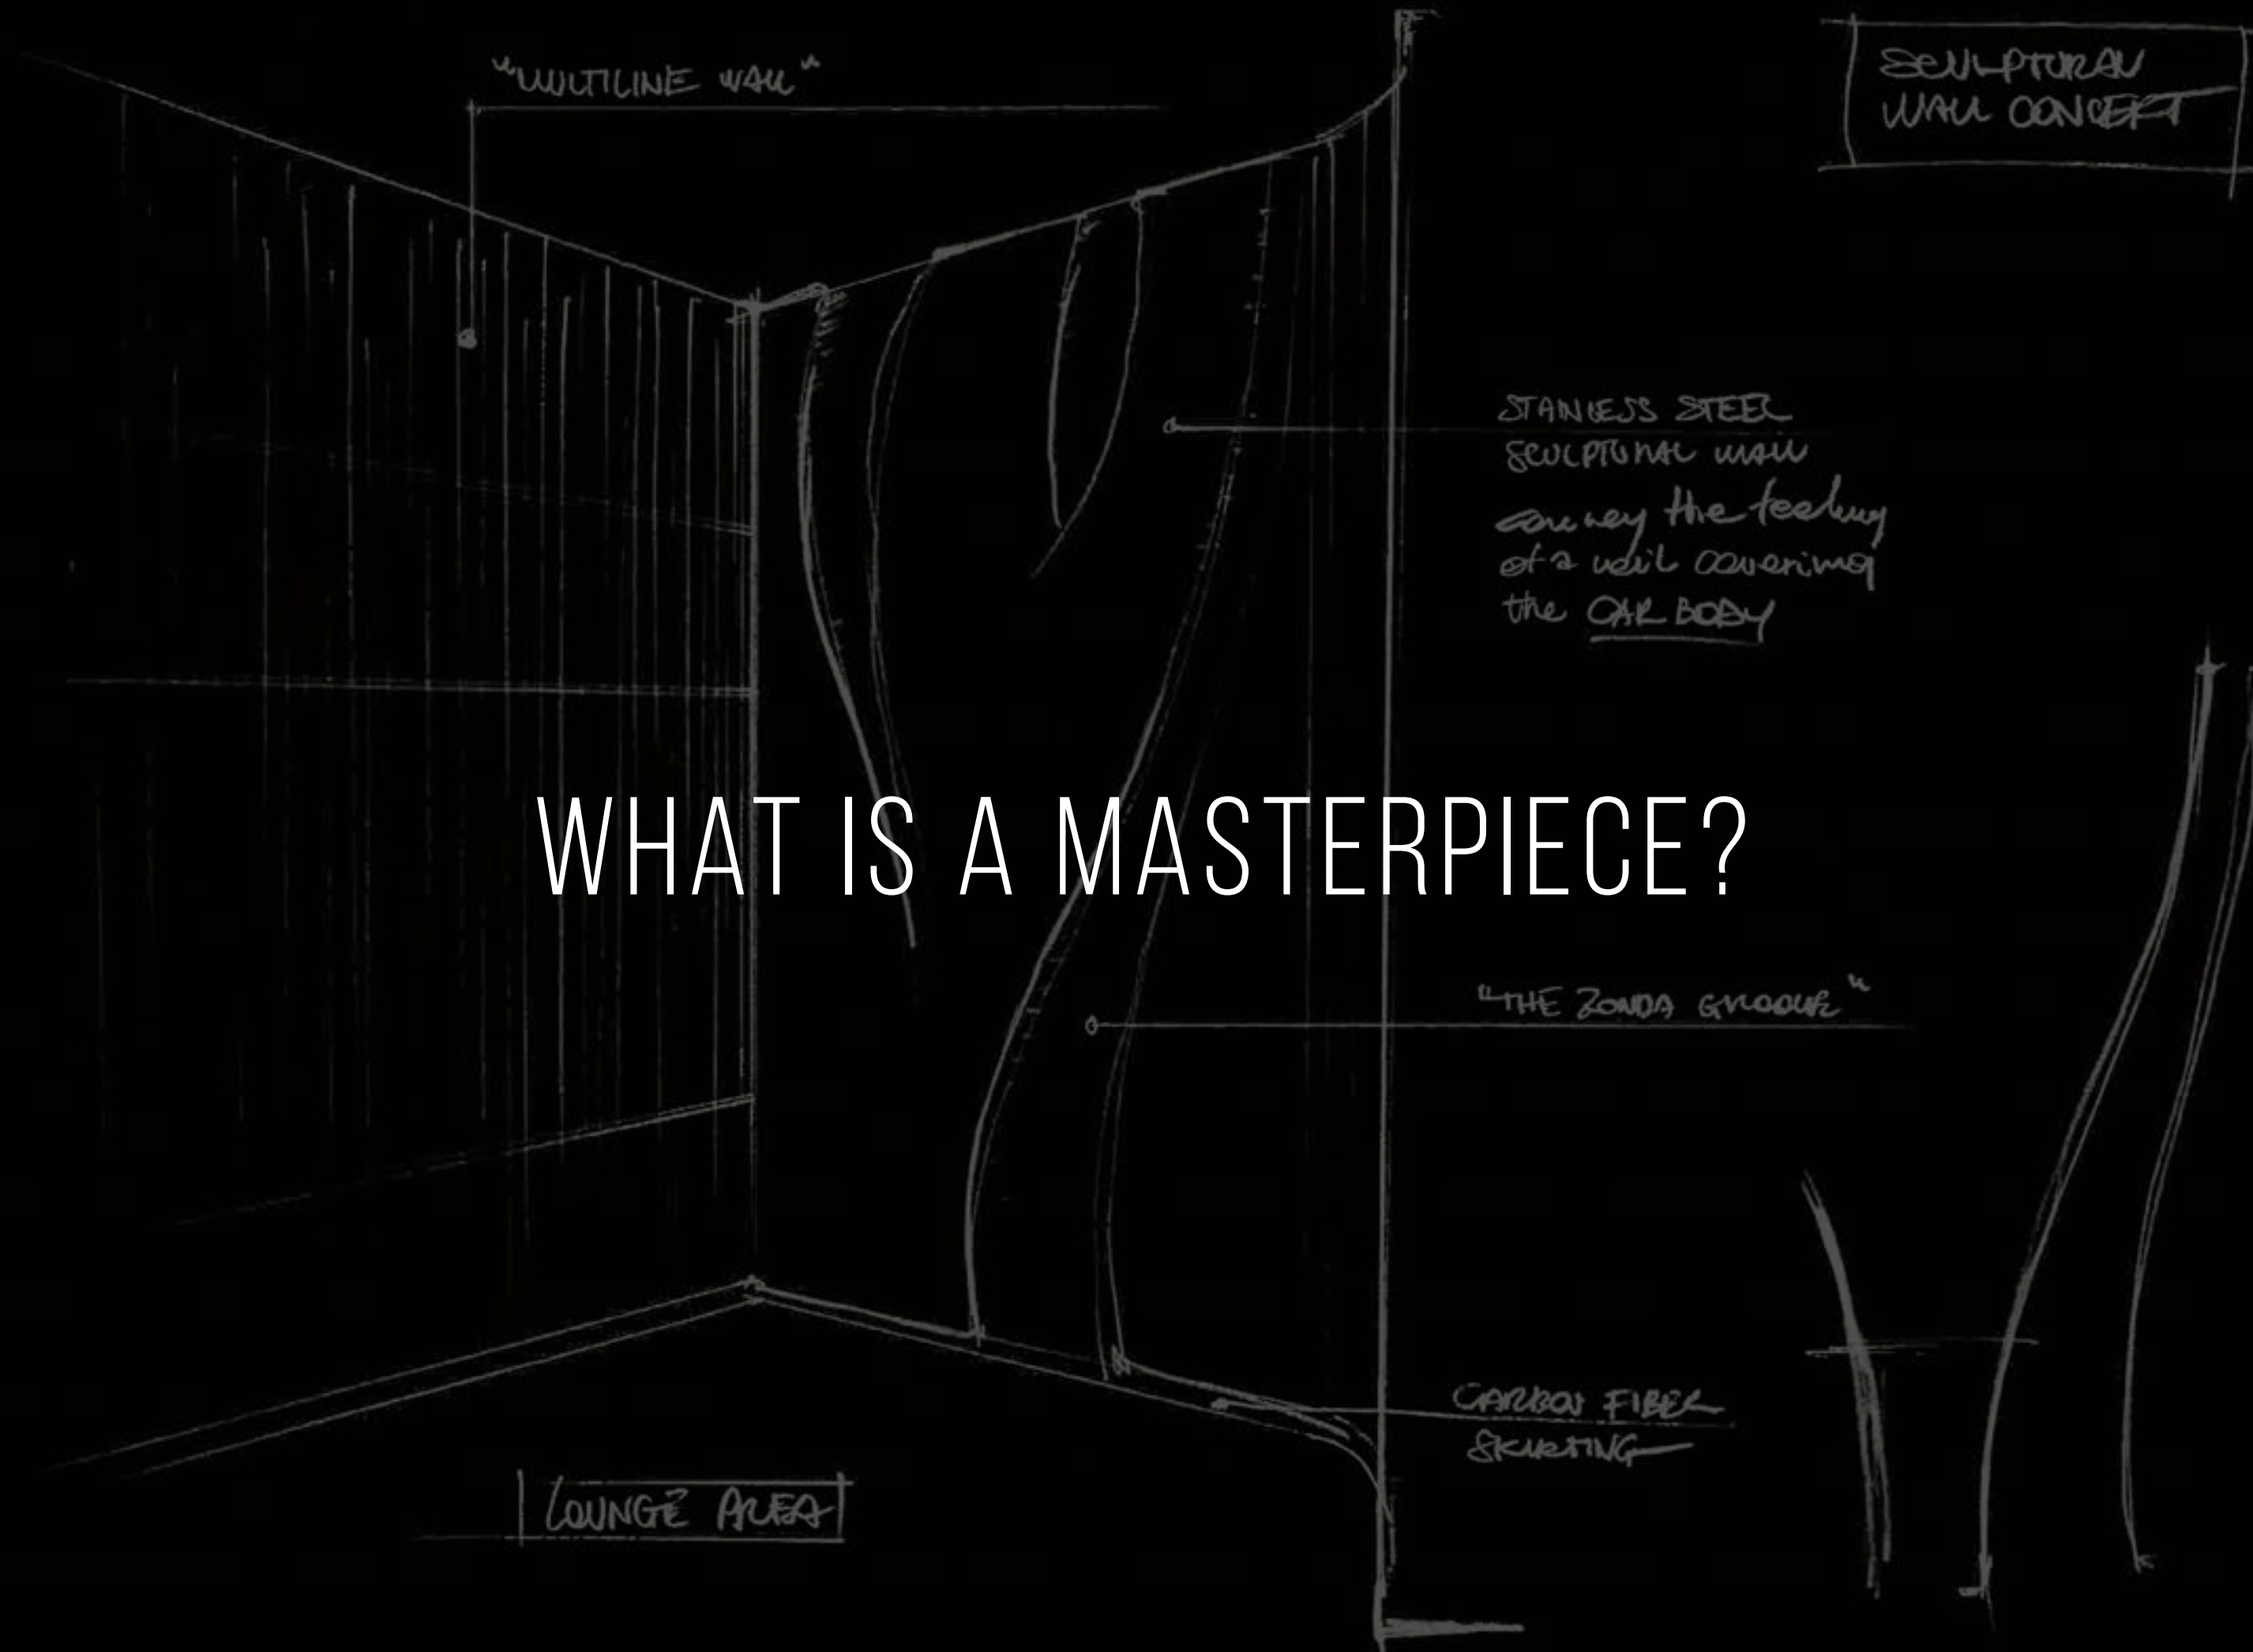

DAR AL ARKAN

TOWER
DA VINCI
Interiors by
PAGANI

PAGANI

DAR AL ARKAN

“Art and science are disciplines
that can walk hand in hand”

Leonardo Da Vinci

WHAT IS A MASTERPIECE?

IS IT MAGNETIC *beauty* MADE OF SINUOUS LINES?

IS IT ENGINEERING *marvel*
PURSUING UNPRECEDENTED PERFORMANCES?

IS IT TAILOR-MADE *details* CRAFTED
TO EXTREME PERFECTION?

IT IS ALL OF IT. AND WAY MORE.

DAR AL ARKAN

CREATURES *of* ART

Horacio Pagani had a dream, and his dream was to create the most beautiful car in the world. Not only he succeeded, but he created a universe that goes beyond the automotive field, a dimension that only few can aspire to. With Leonardo Da Vinci's intuition in mind, Horacio blended beauty and function together, giving life to the unprecedented world of Pagani.

THE SHAPE OF *speed*

Pagani's first residences ever are brought to life in a unique tower. The building design is one that makes your head turn: the instability of lines, a strong uneven approach, transparency and hidden balances create a dynamic effect like no other in the surroundings. But it's when you get closer that you discover the pearl, an incredible suspended sphere that defies gravity. The tower is a true geometric symphony of perfection with 19 floors of residential masterpieces, 3 basement levels and a majestic ground floor.