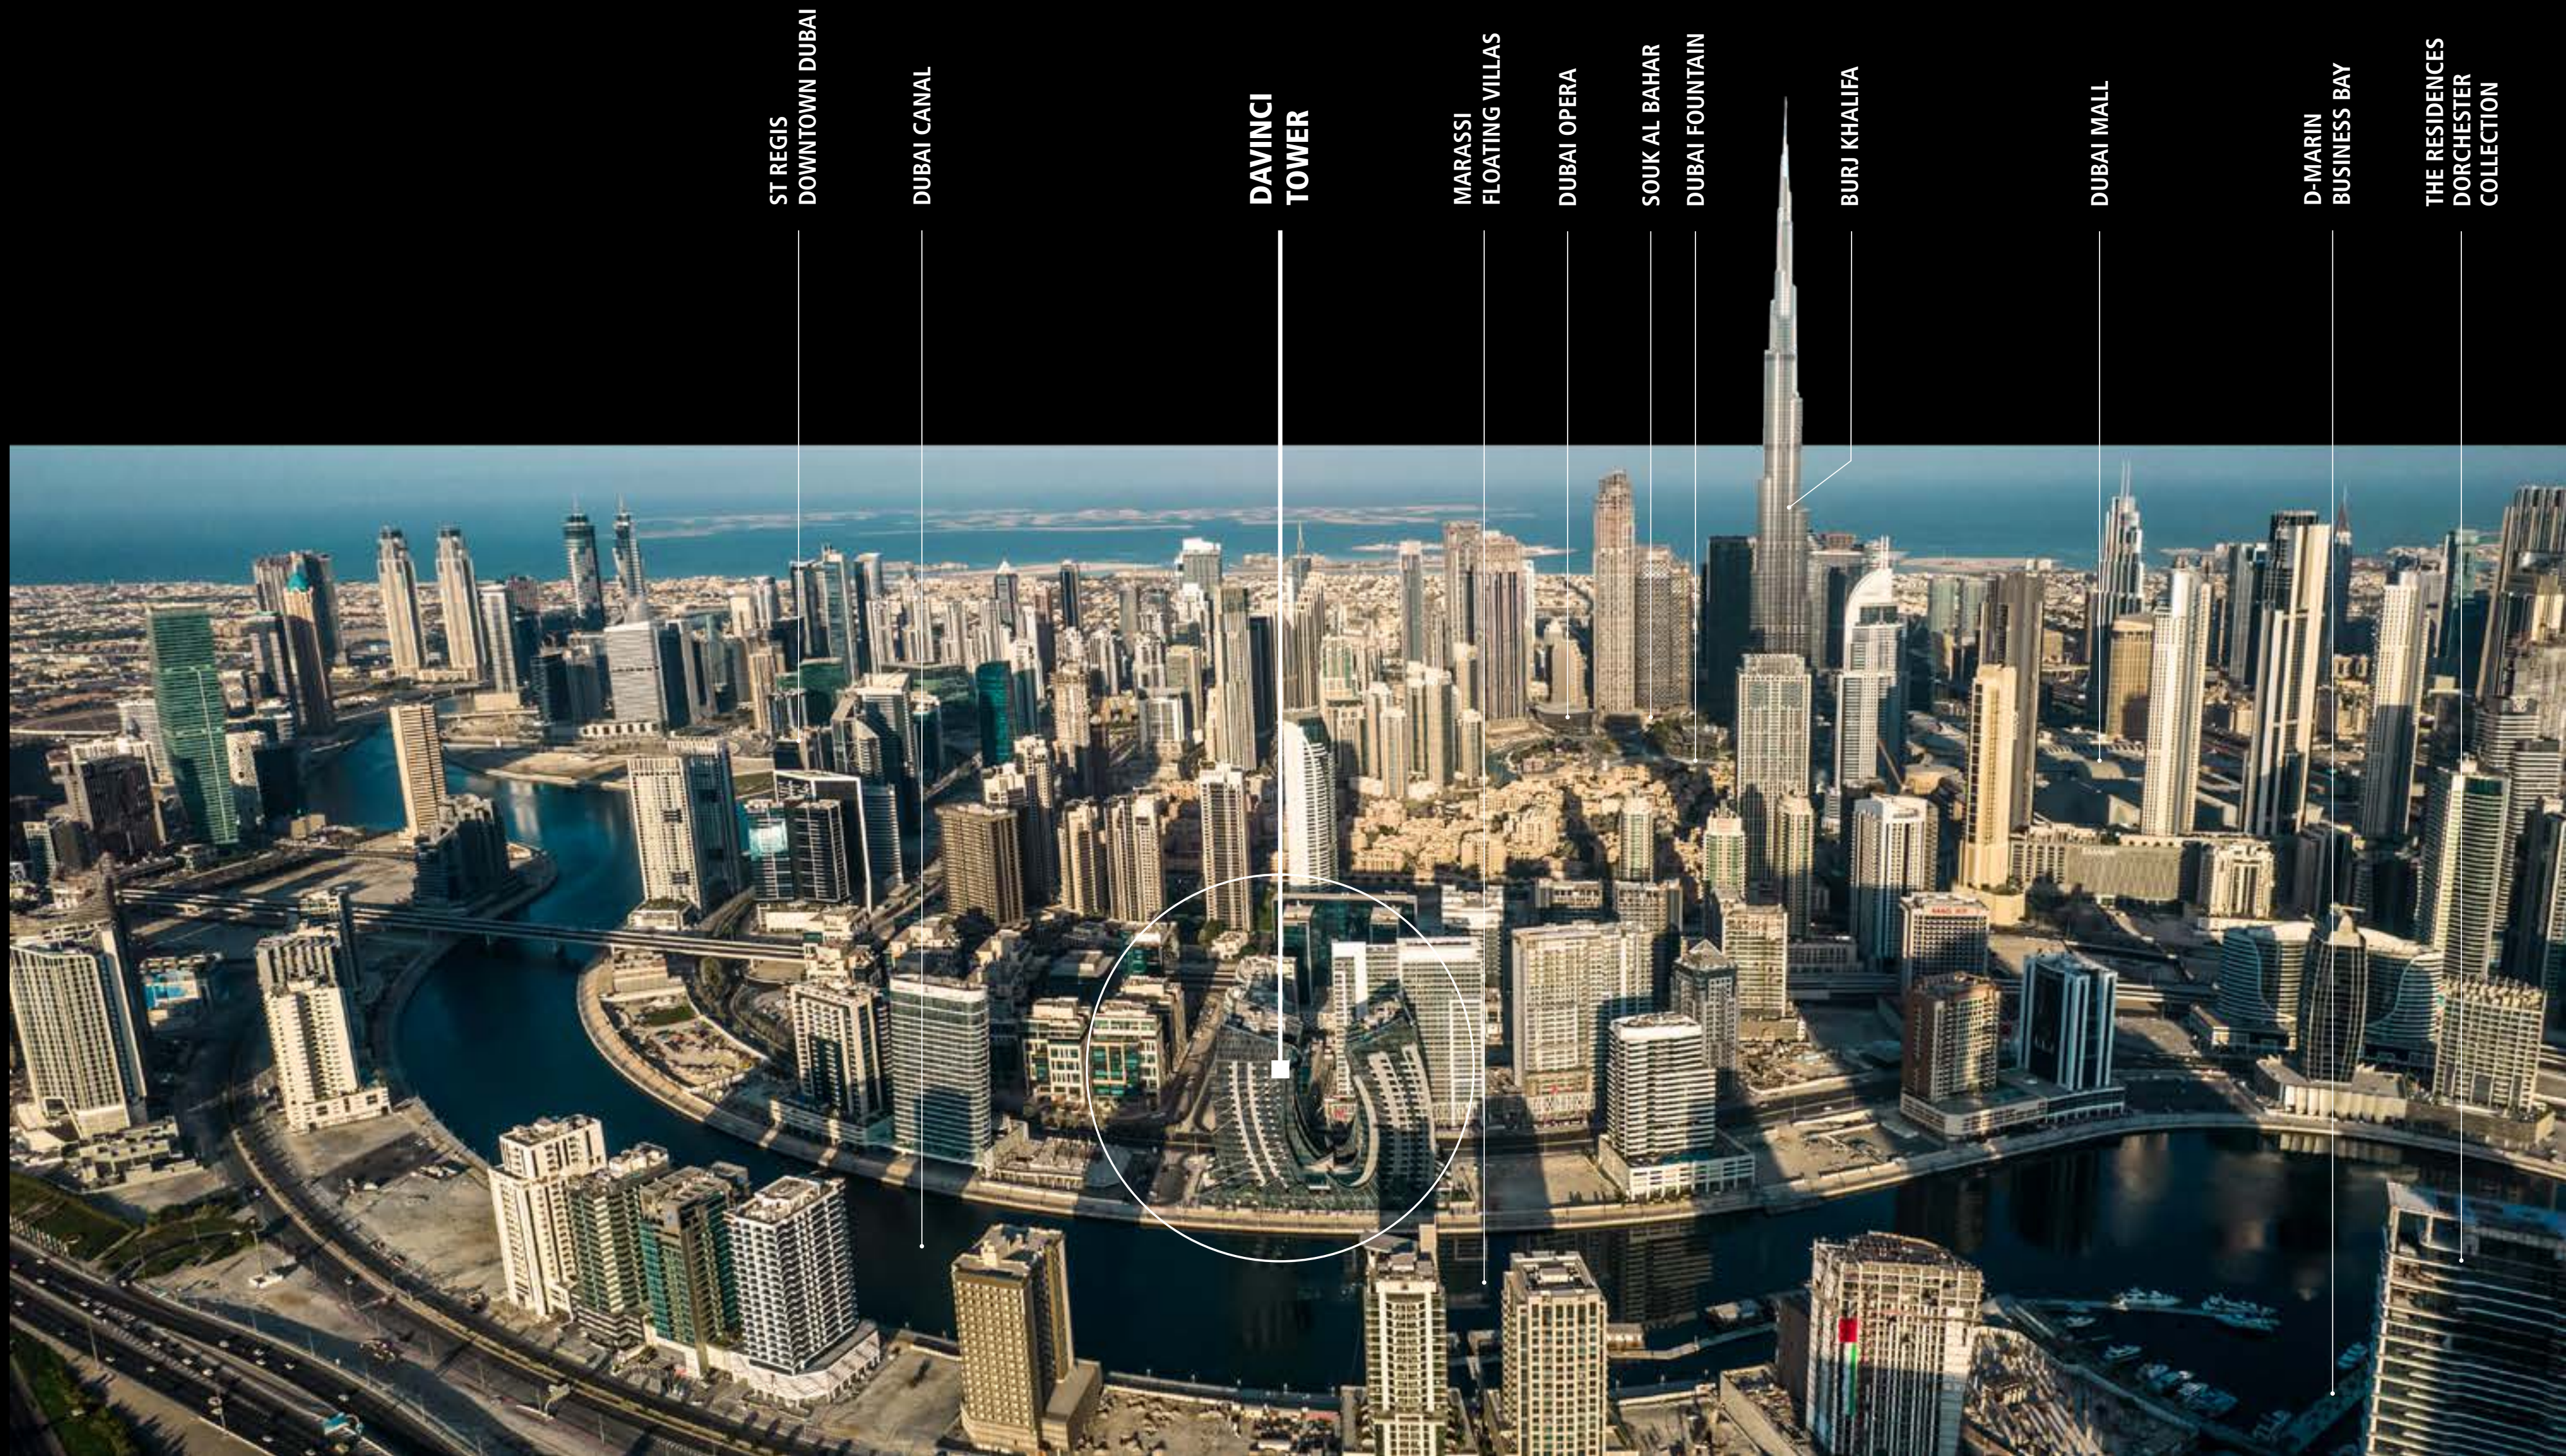

LOCATION

DIRECTLY ON
THE DUBAI CANAL

A 3.2 Km-long tourist landmark

5 MINUTES
THE DUBAI MALL

The world's largest retail & entertainment destination

4 MINUTES
THE DUBAI FOUNTAIN

The world's tallest performing fountain with a captivating water, music & light spectacle

7 MINUTE
BURJ KHALIFA

The world's tallest building

7 MINUTES
THE DUBAI OPERA

2000 seat multi-format venue

ST REGIS
DOWNTOWN DUBAI

DUBAI CANAL

DAVINCI
TOWER

MARASSI
FLOATING VILLAS

DUBAI OPERA

SOUK AL BAHAR

DUBAI FOUNTAIN

BURJ KHALIFA

DUBAI MALL

D-MARIN
BUSINESS BAY

THE RESIDENCES
DORCHESTER
COLLECTION