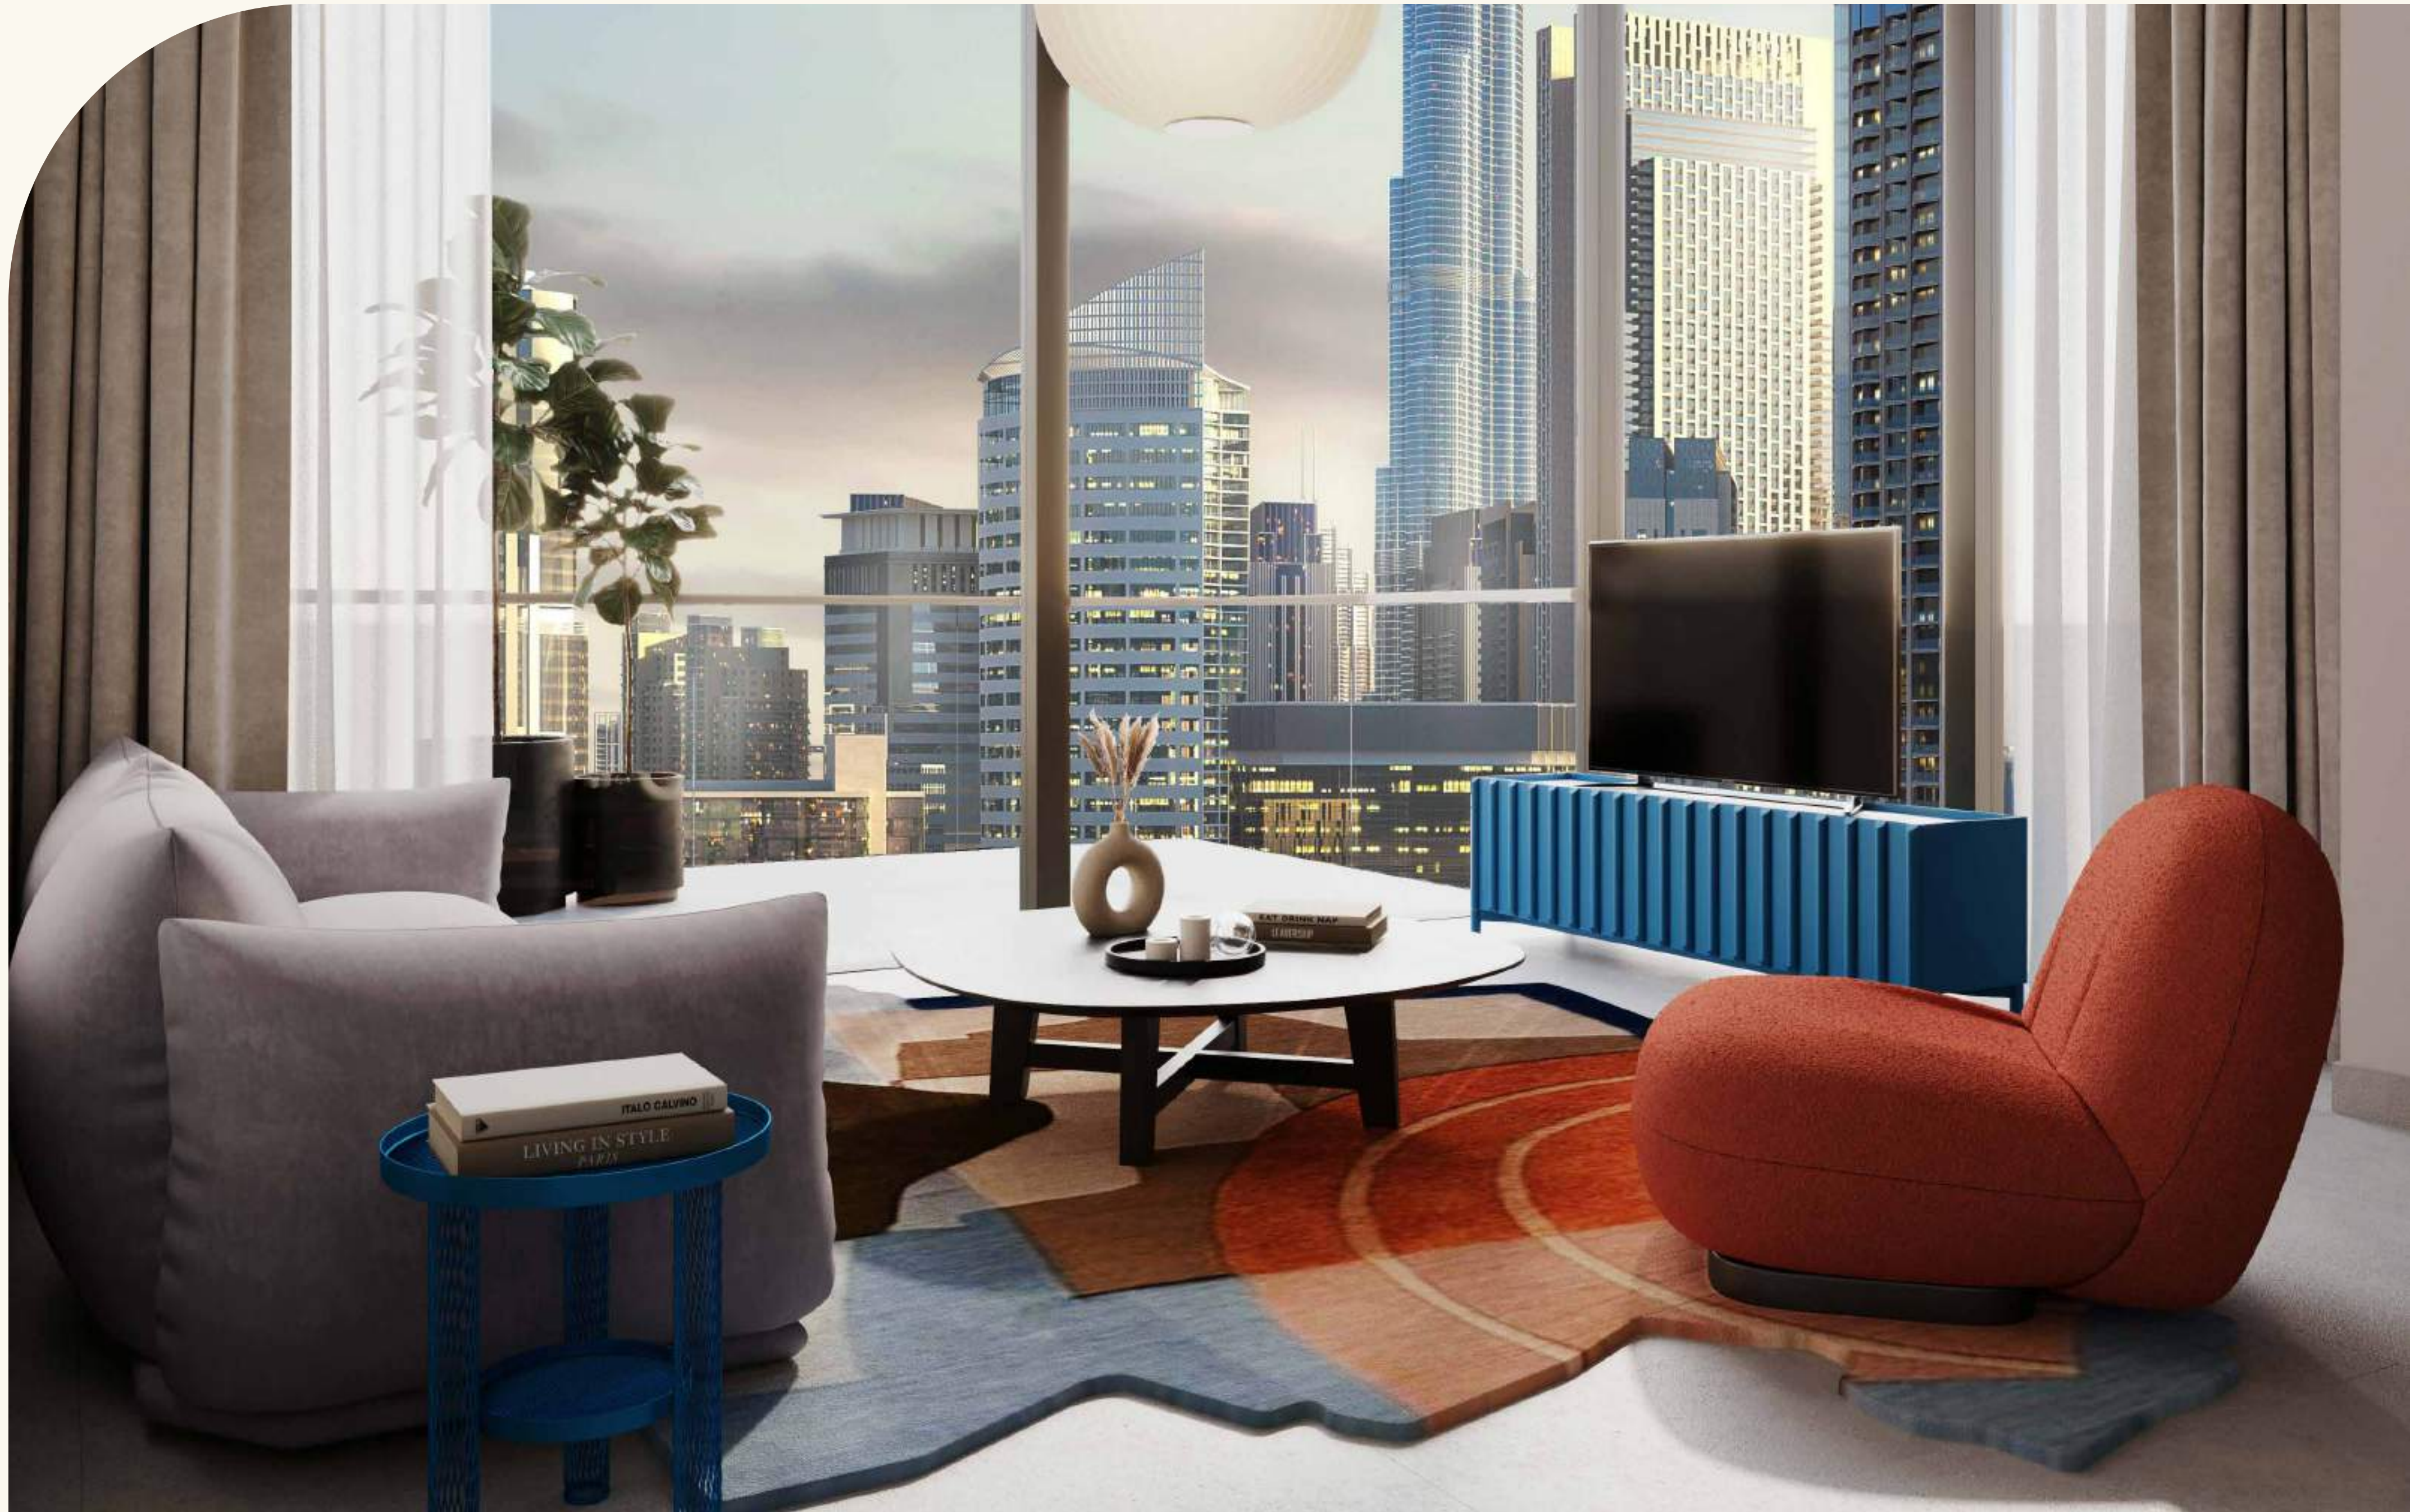

# VIBRANT DESIGN

Presenting timeless architecture fused with vibrant design, the dual towers of The EDGE have been strategically placed to ensure residents are mesmerised by the city's beauty, no matter which direction they face.

The EDGE features eclectic-styled one and two-bedroom residences with views of the Burj Khalifa, Dubai Canal and Business Bay.

LIFESTYLE AMENITIES