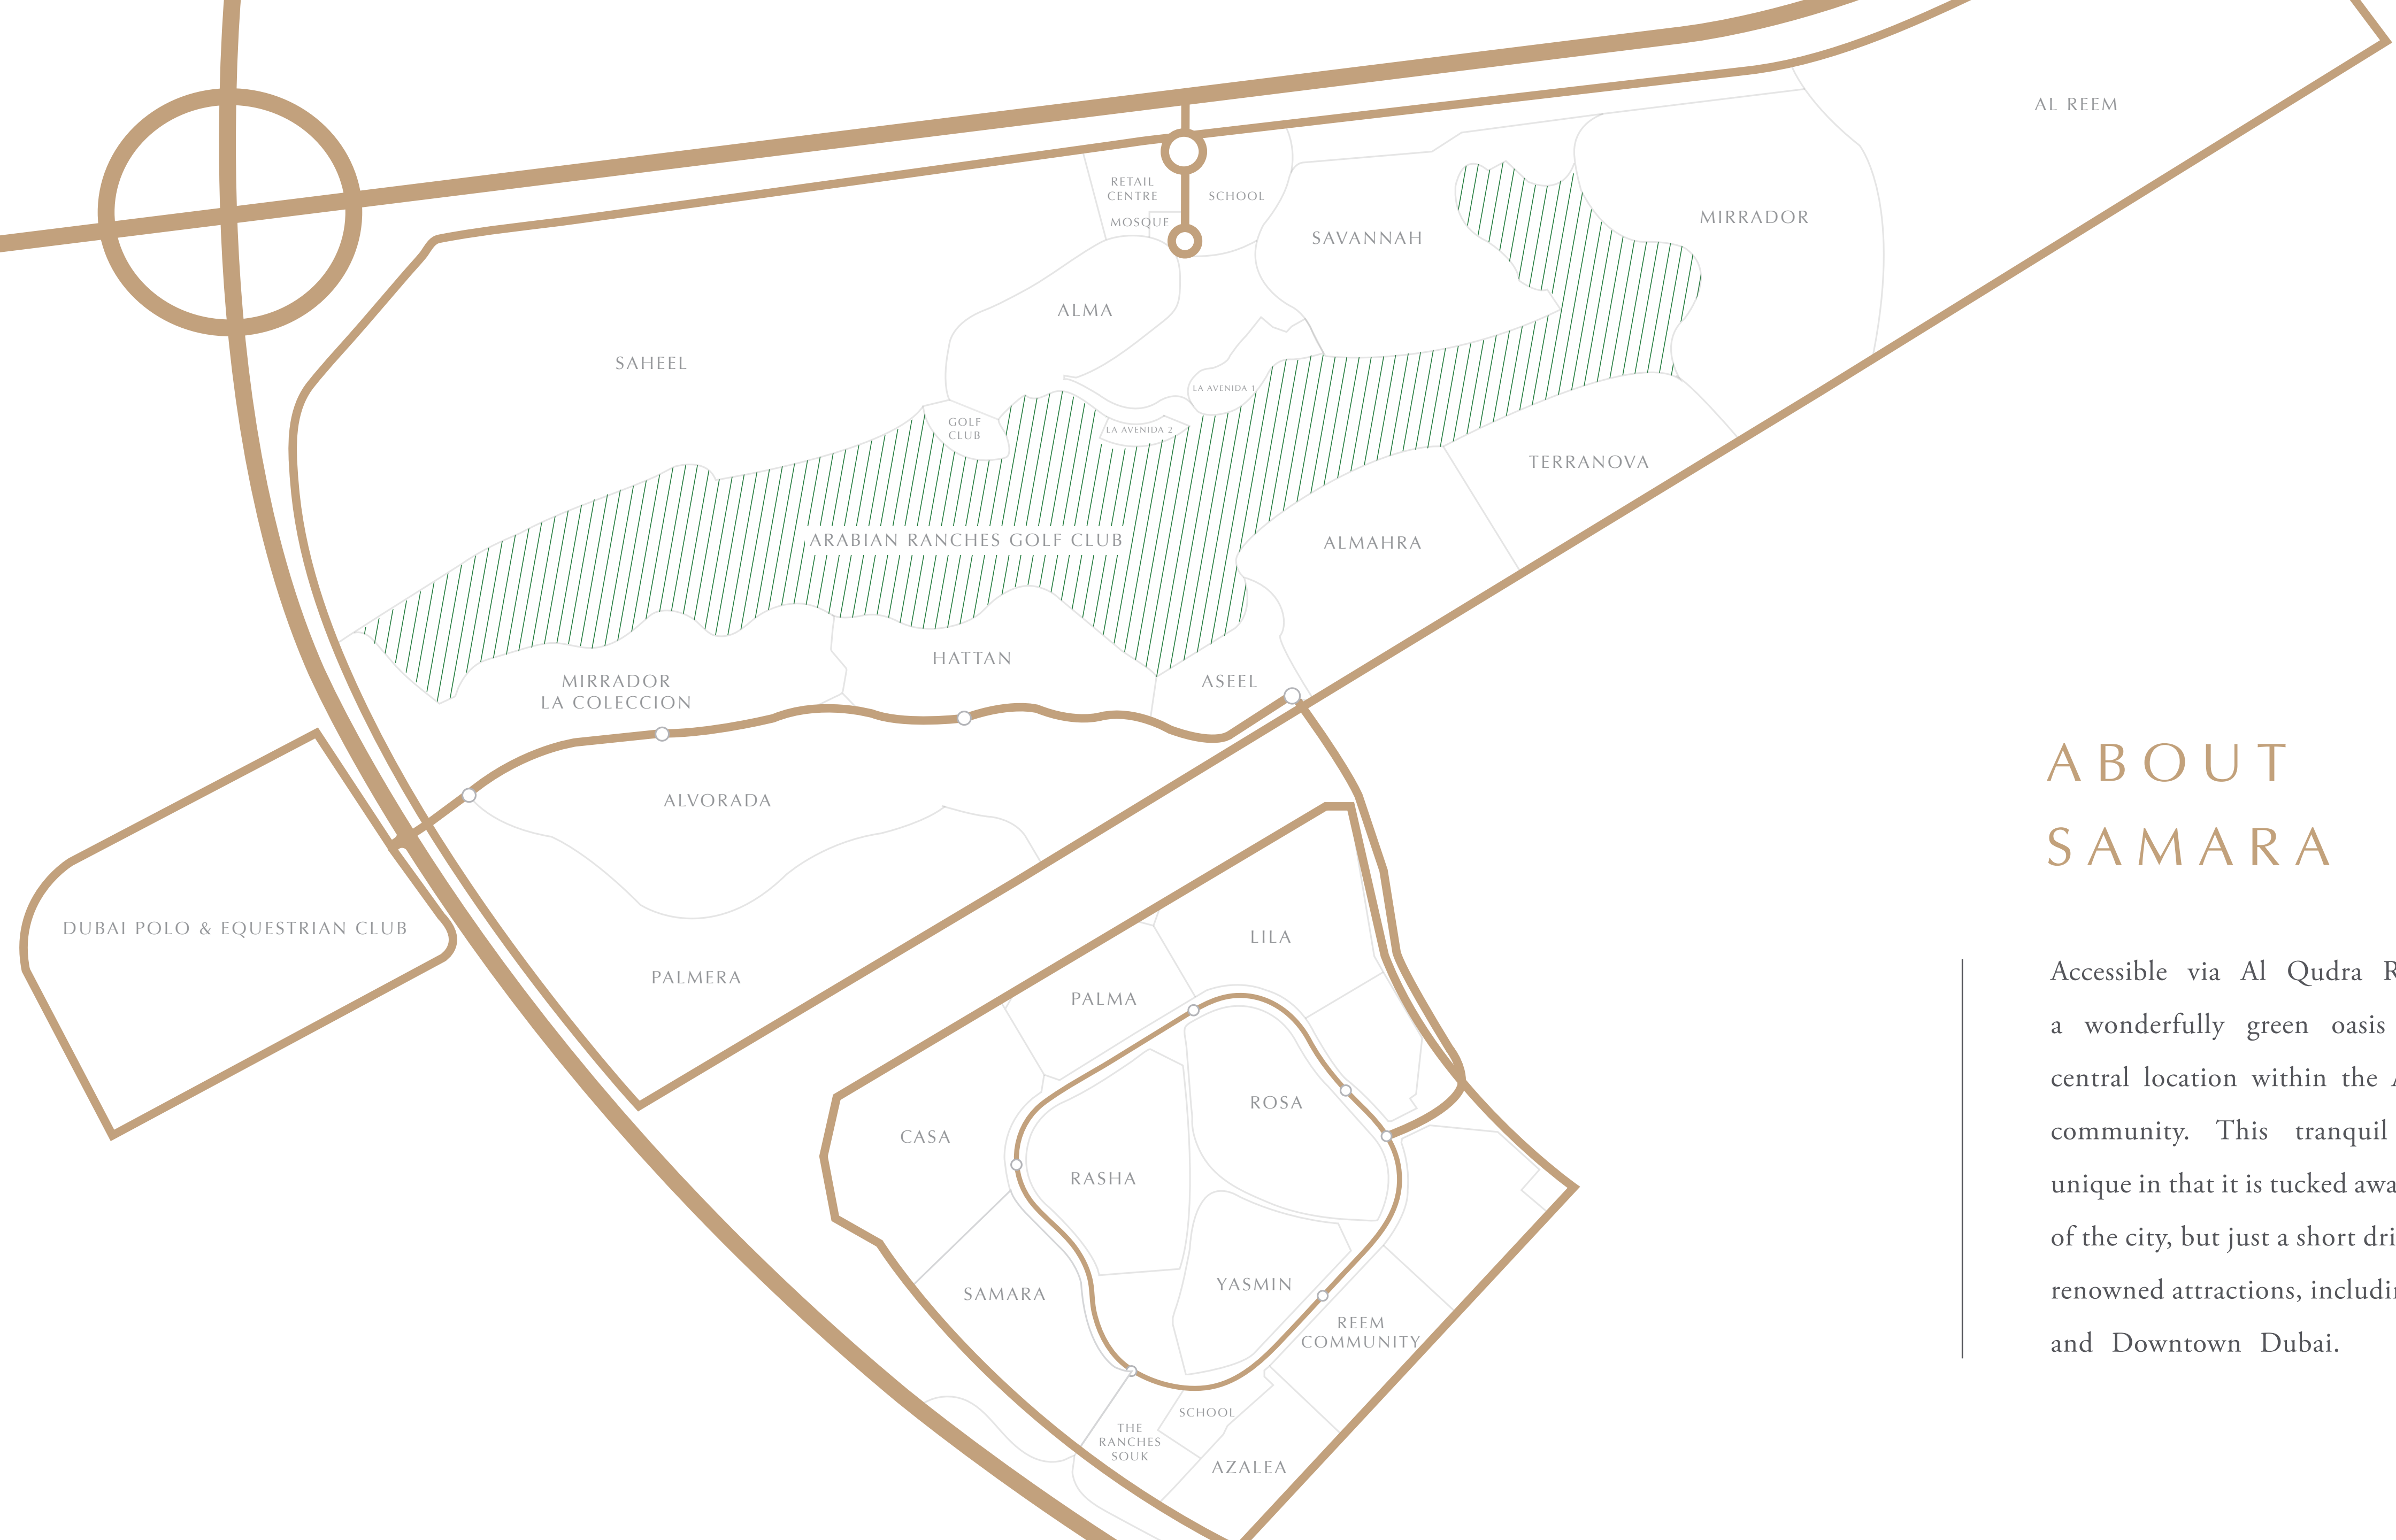

SAMARA

EMAAR

ABOUT EMAAR

Emaar is equally known for delivering some of the world's most glamorous destinations, such as Downtown Dubai. A seamless blend of East and West, this centrally located flourishing community occupies two of the most prestigious square kilometres in the emirate complete with the world's tallest skyscraper.

ARABIAN RANCHES

Abreathtakingdesert-themeddevelopment set on 6.67 million square metres, Arabian Ranches features an 18-hole championship golf course nestling in Arabian Ranches I, and luxury homes set in a tranquil landscape across Arabian Ranches I and II, only a short distance from Burj Khalifa and Downtown Dubai.

AL REEM

ABOUT SAMARA

Accessible via Al Qudra Road, Samara is a wonderfully green oasis with a superb central location within the Arabian Ranches community. This tranquil community is unique in that it is tucked away from the bustle of the city, but just a short drive from the city's renowned attractions, including Dubai Marina and Downtown Dubai.

A
LAVISH
LIFESTYLE

PRESTIGIOUS SPORTING

Within the vicinity of the 18-hole Arabian Ranches Golf Club and Dubai Polo & Equestrian Club, you can spend your days teeing off on the fairway or horseback riding in the desert.