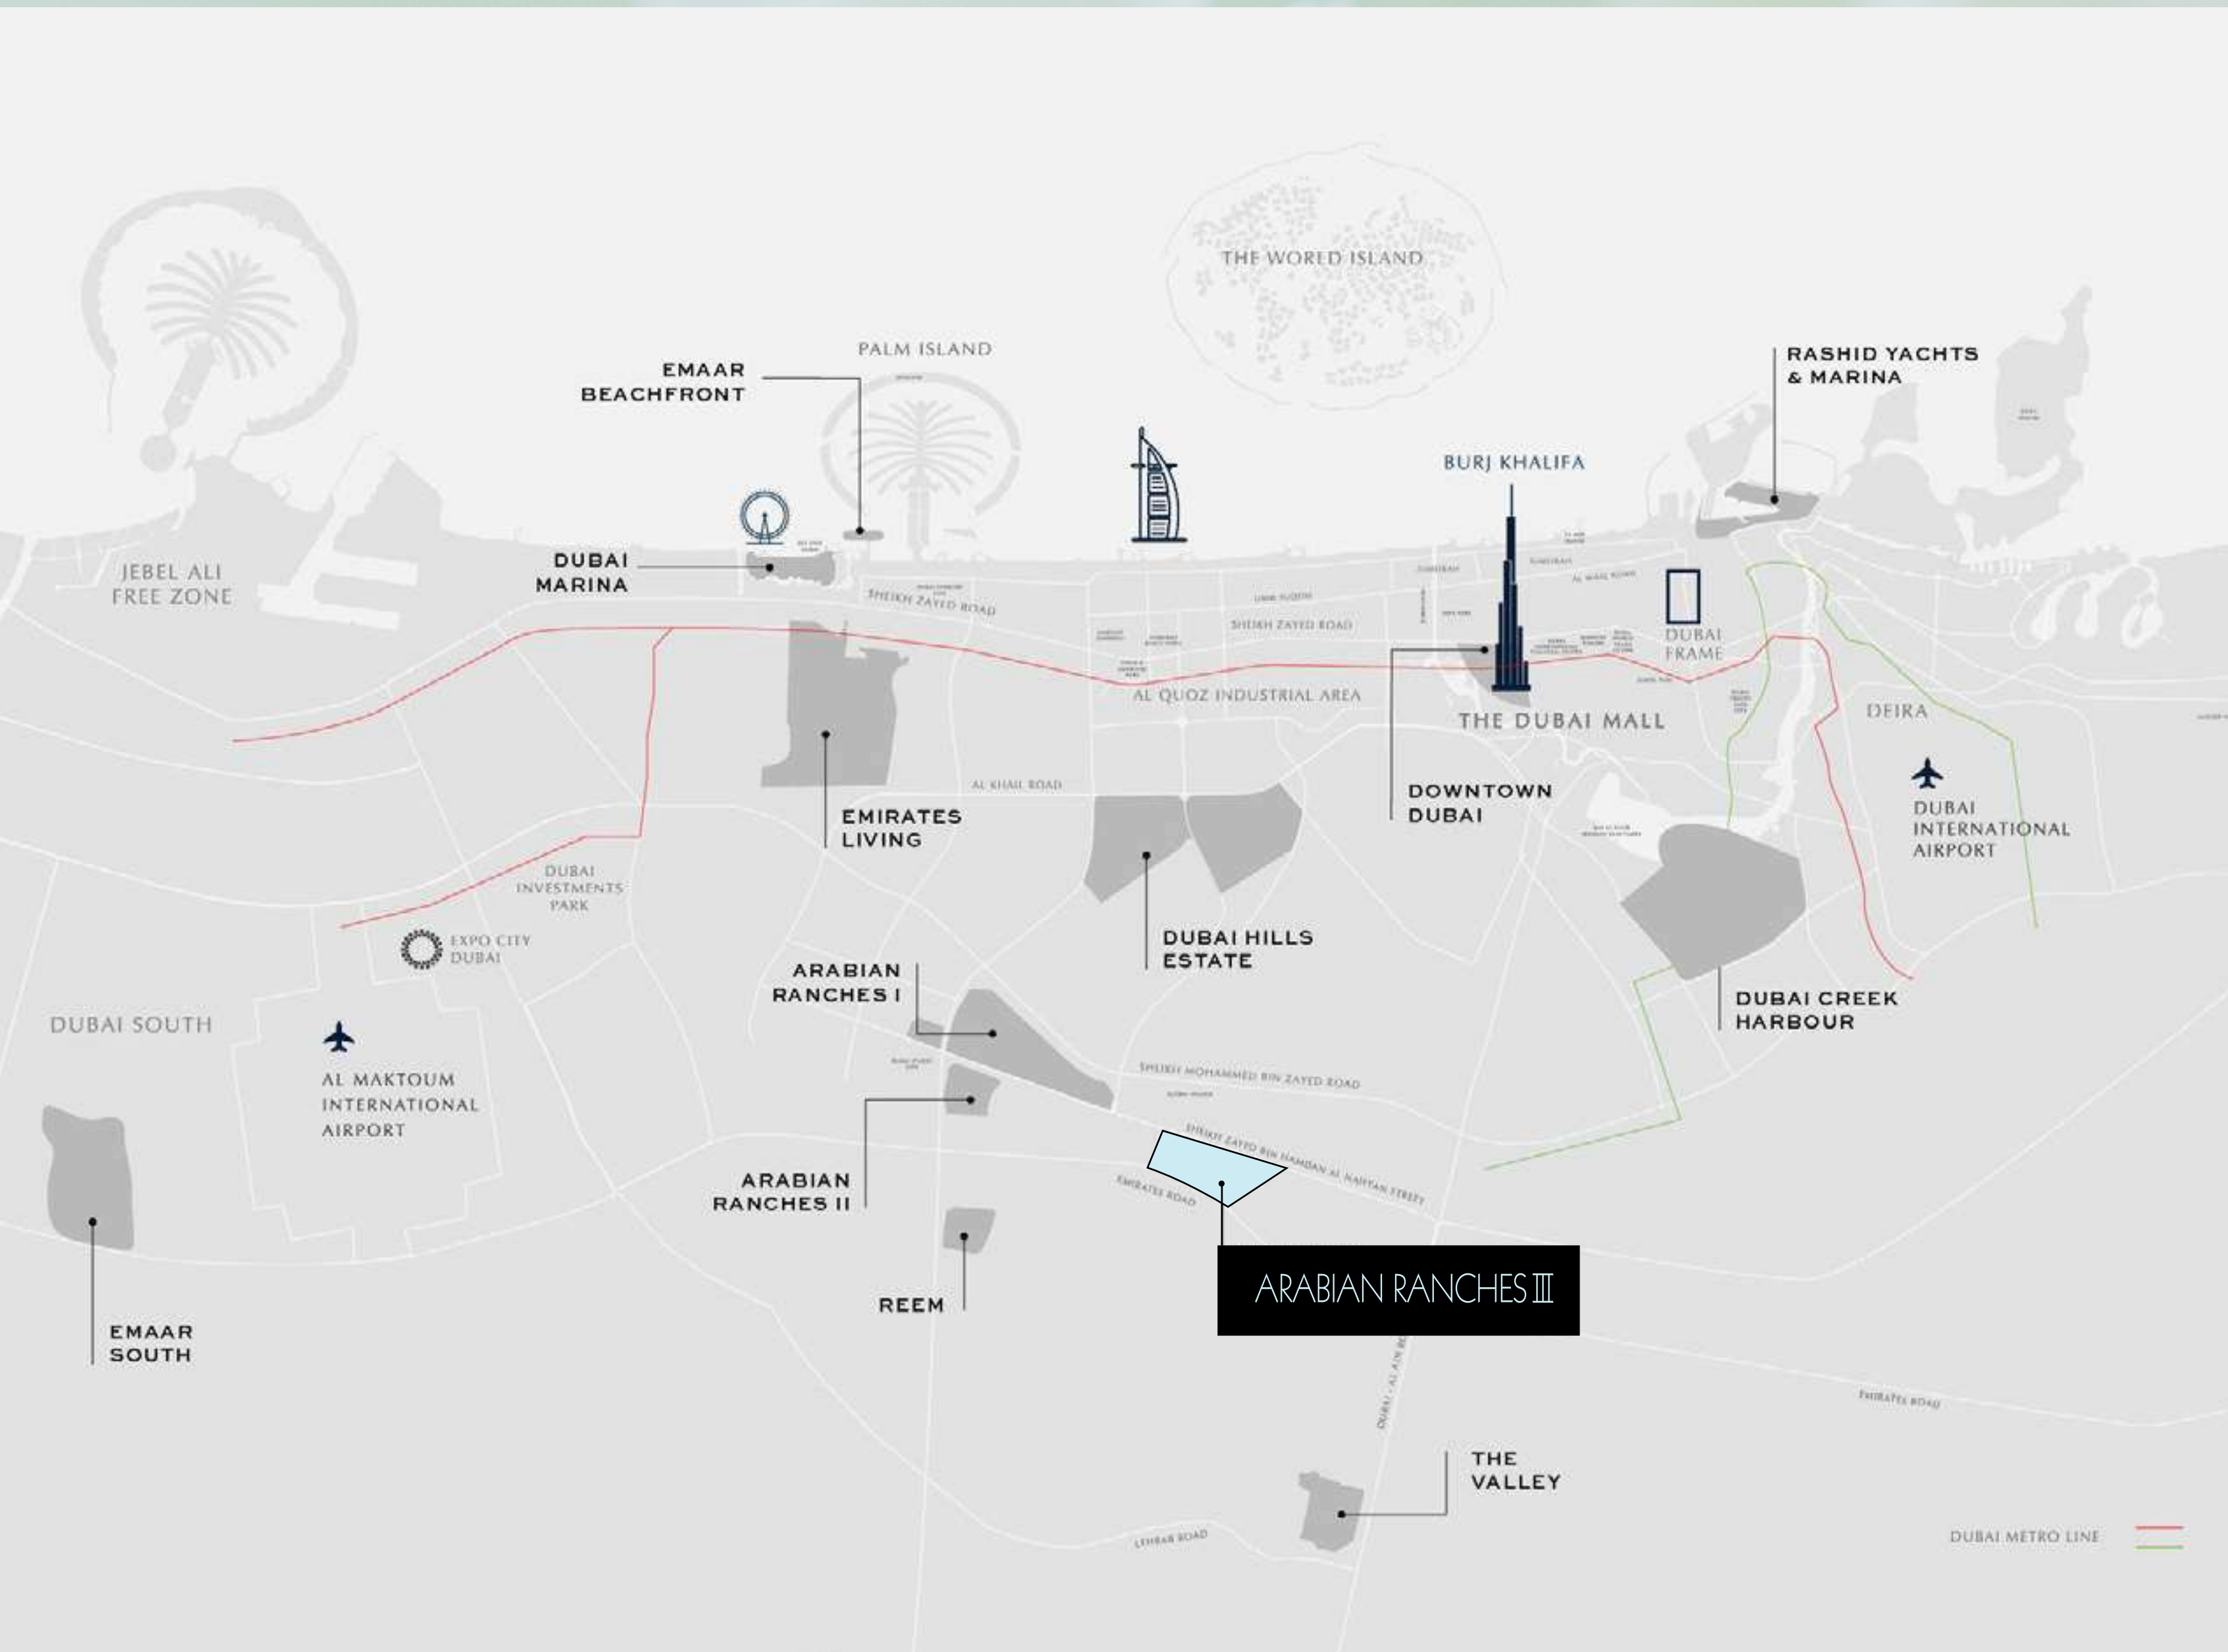

RAVA

ARABIAN RANCHES III

EMAAR

**WELCOME TO
ARABIAN RANCHES III**

AN IDEAL LOCATION

With easy access to Academic Road and Emirates Road, as well as close proximity to some of the city's most popular attractions, including Global Village, IMG Worlds of Adventure and Dubai Outlet Mall, Raya at Arabian Ranches III is nestled in suburban tranquility, yet connected to everything Dubai has to offer.

05 Mins from Global Village

20 Mins from Downtown Dubai

10 Mins from Dubai Polo & Equestrian Club

20 Mins from Dxb Int' Airport

ARABIAN RANCHES III

The legacy continues

Arabian Ranches III marks the continuation of a legacy that started in 2004. Since then, we have been crafting and perfecting Dubai's most established and sought-after gated community. Arabian Ranches III is the culmination of this story.