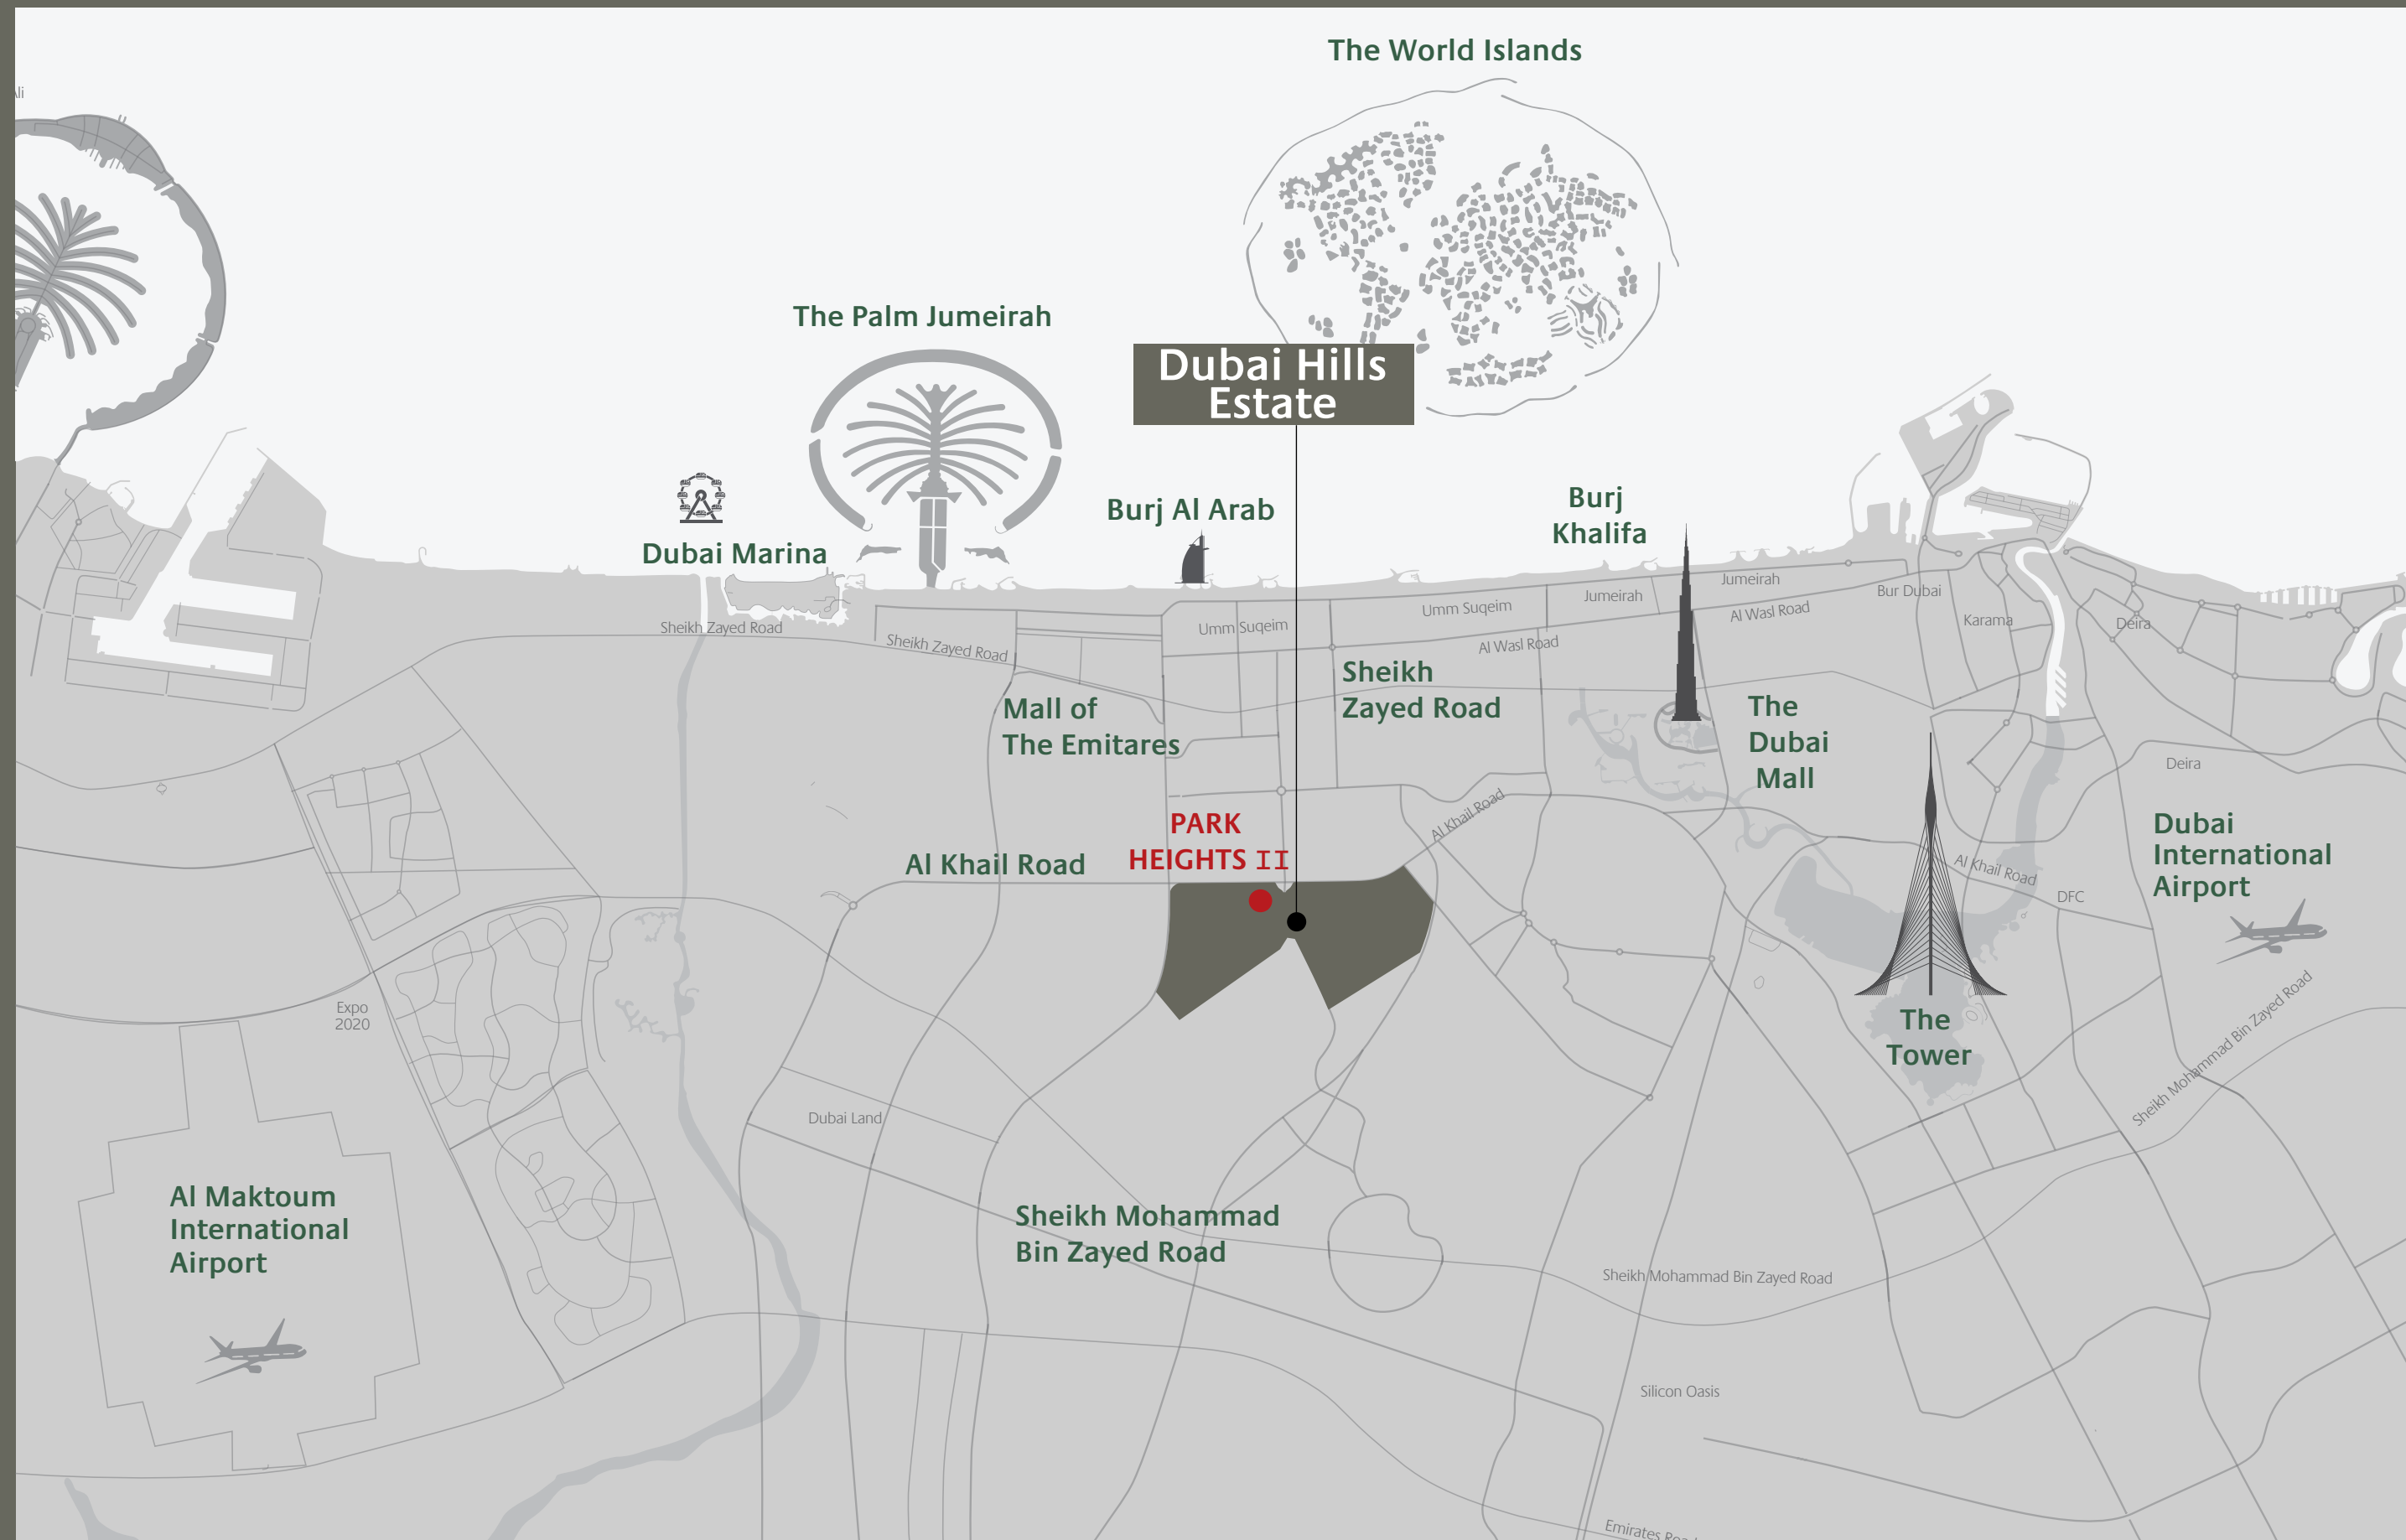

DUBAI HILLS ESTATE

Burj Khalifa
10 Minutes

The Dubai Mall
10 Minutes

Dubai Marina
10 Minutes

Jumeirah Beach
12 Minutes

The Tower - DCH
15 Minutes

Dubai Intl Airport
20 Minutes

Al Maktoum Airport
35 Minutes

DISTANCES ARE APPROXIMATE