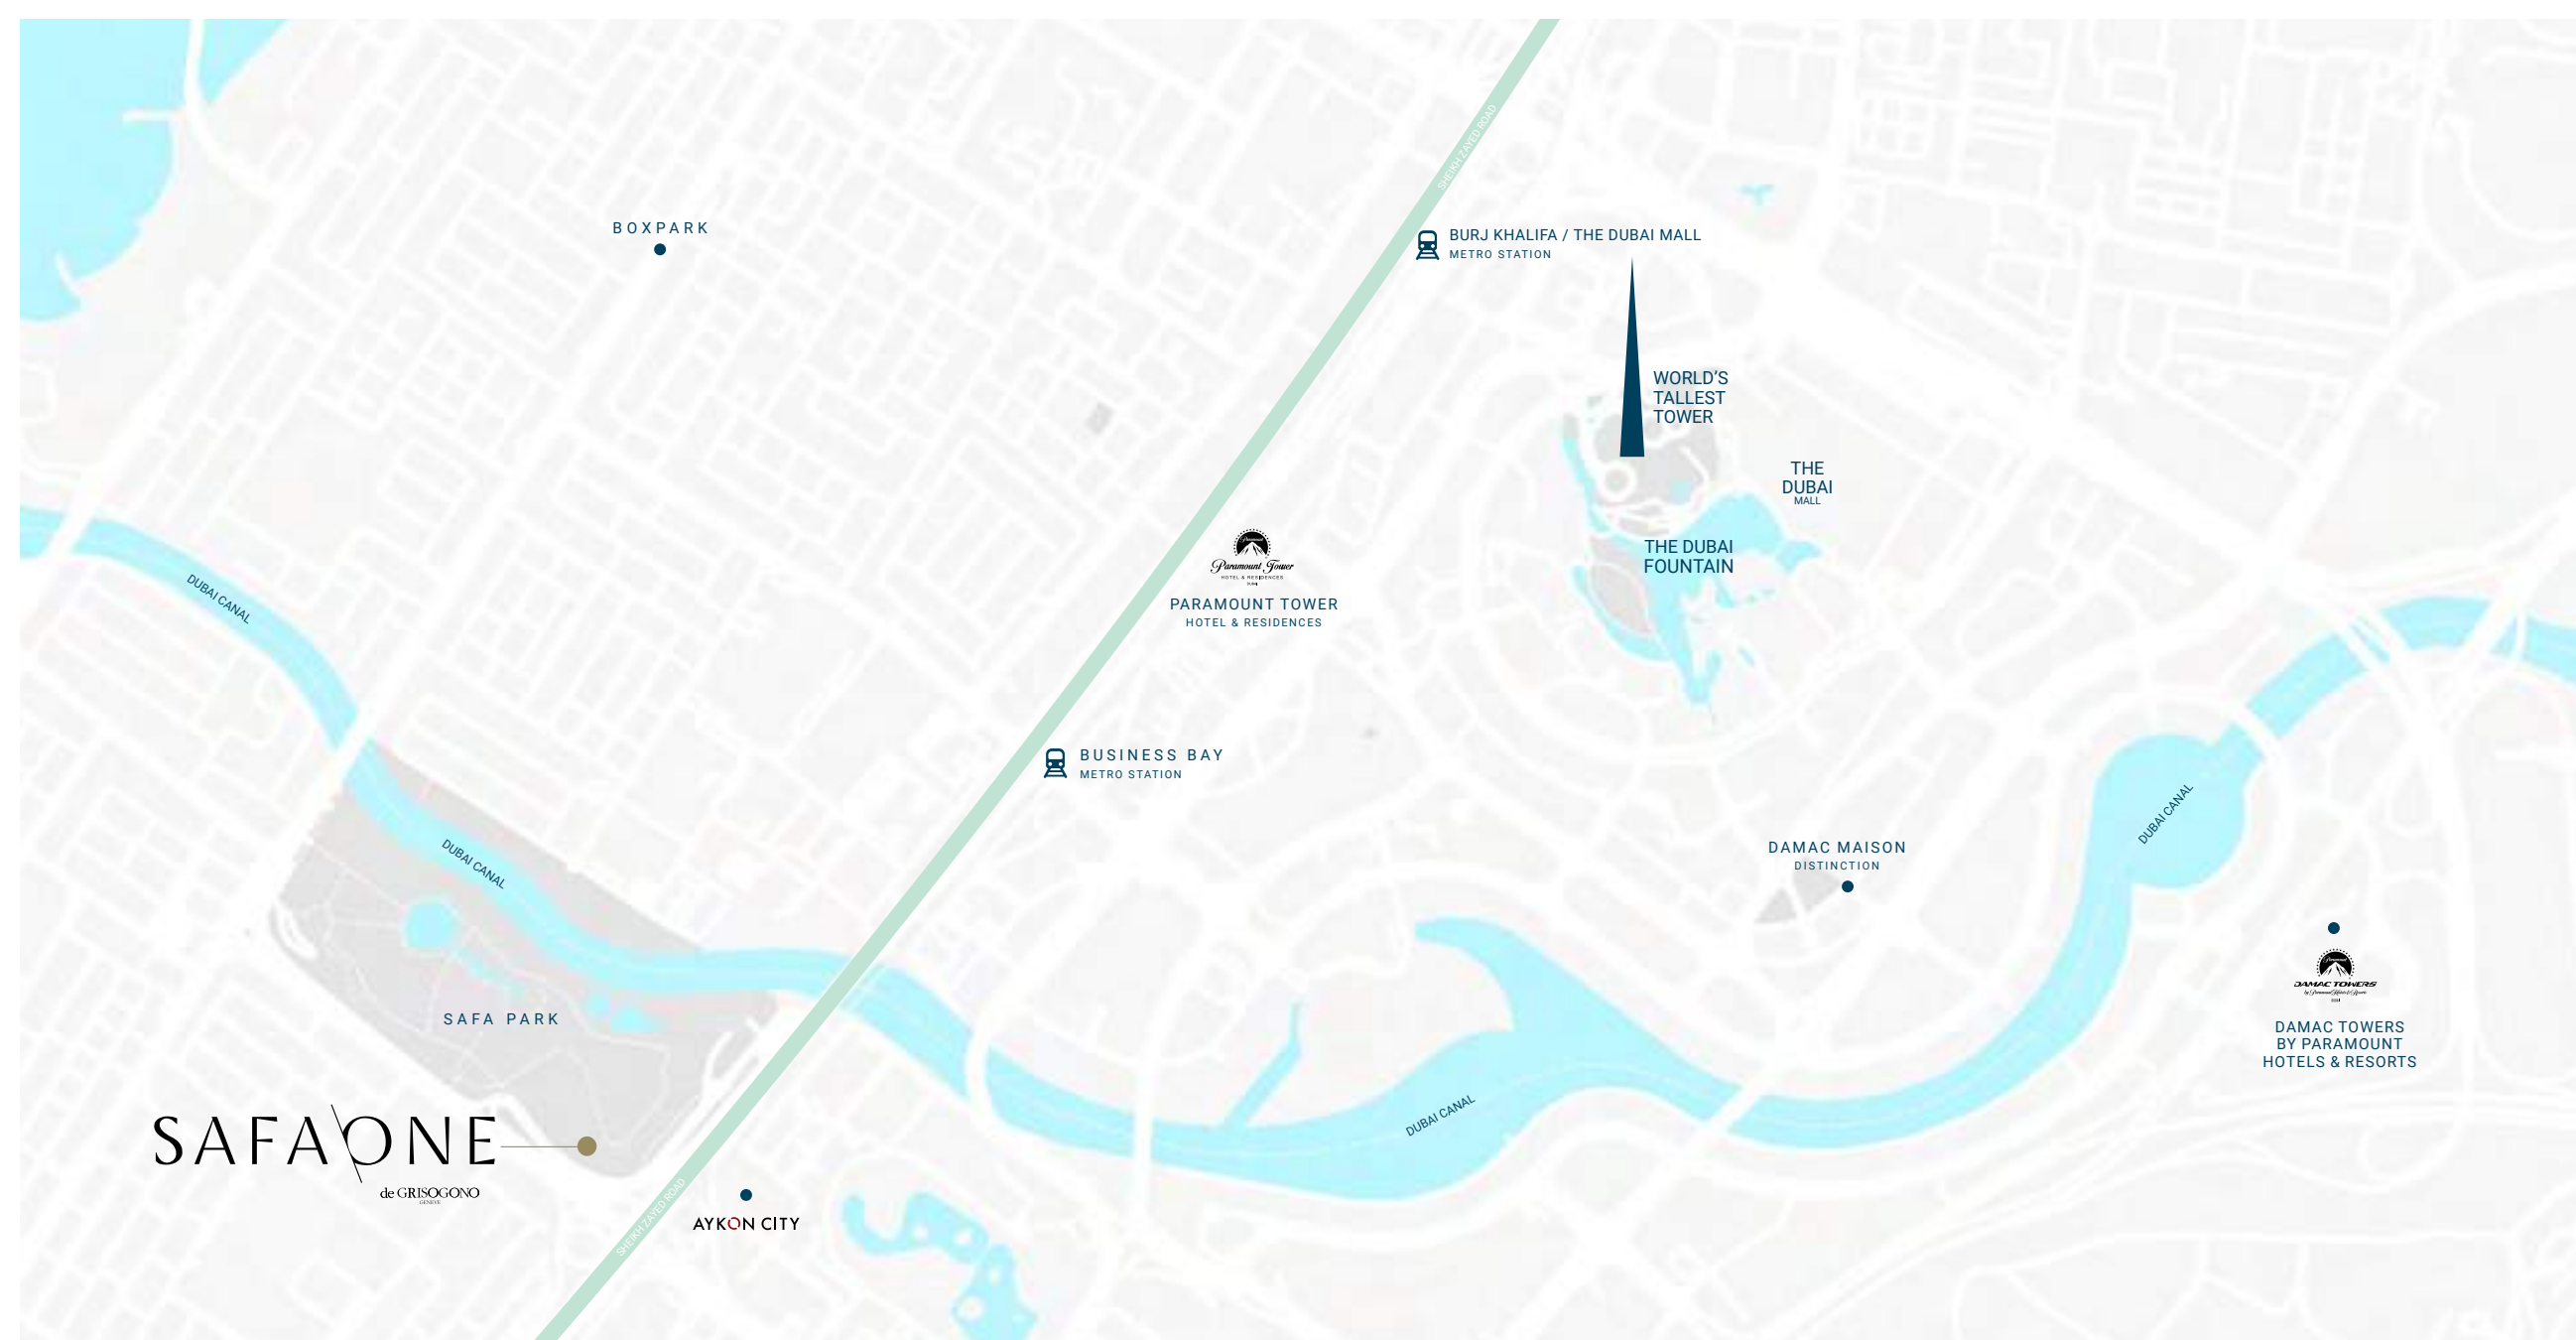

WITNESS NATURE BREAK THE CONFINES OF SAFA PARK AND CAST ITS SPELL UPON SAFA ONE.

Stroll between the Podium's exotic trees and flowers before casting your gaze towards Safa One's two towers, where enchanted gardens ascend the building like a necklace of jade, strung from the sky.

Y  
R  
J  
X  
J  
L  
E  
O  
E  
R  
J  
T  
A  
N  
E  
H  
T

LUXURY IS A  
LOCATION  
LIKE NO OTHER

LIVE IN THE HEART OF THE CITY,  
WITH YOUR FINGER ON THE PULSE OF NOW.

Safa One's central location allows you to gaze upon sweeping views of Safa Park, World Islands and Bulgari Island from one side, and breathtaking vistas towards Burj Al Arab, Palm Jumeirah and Atlantis on the other.