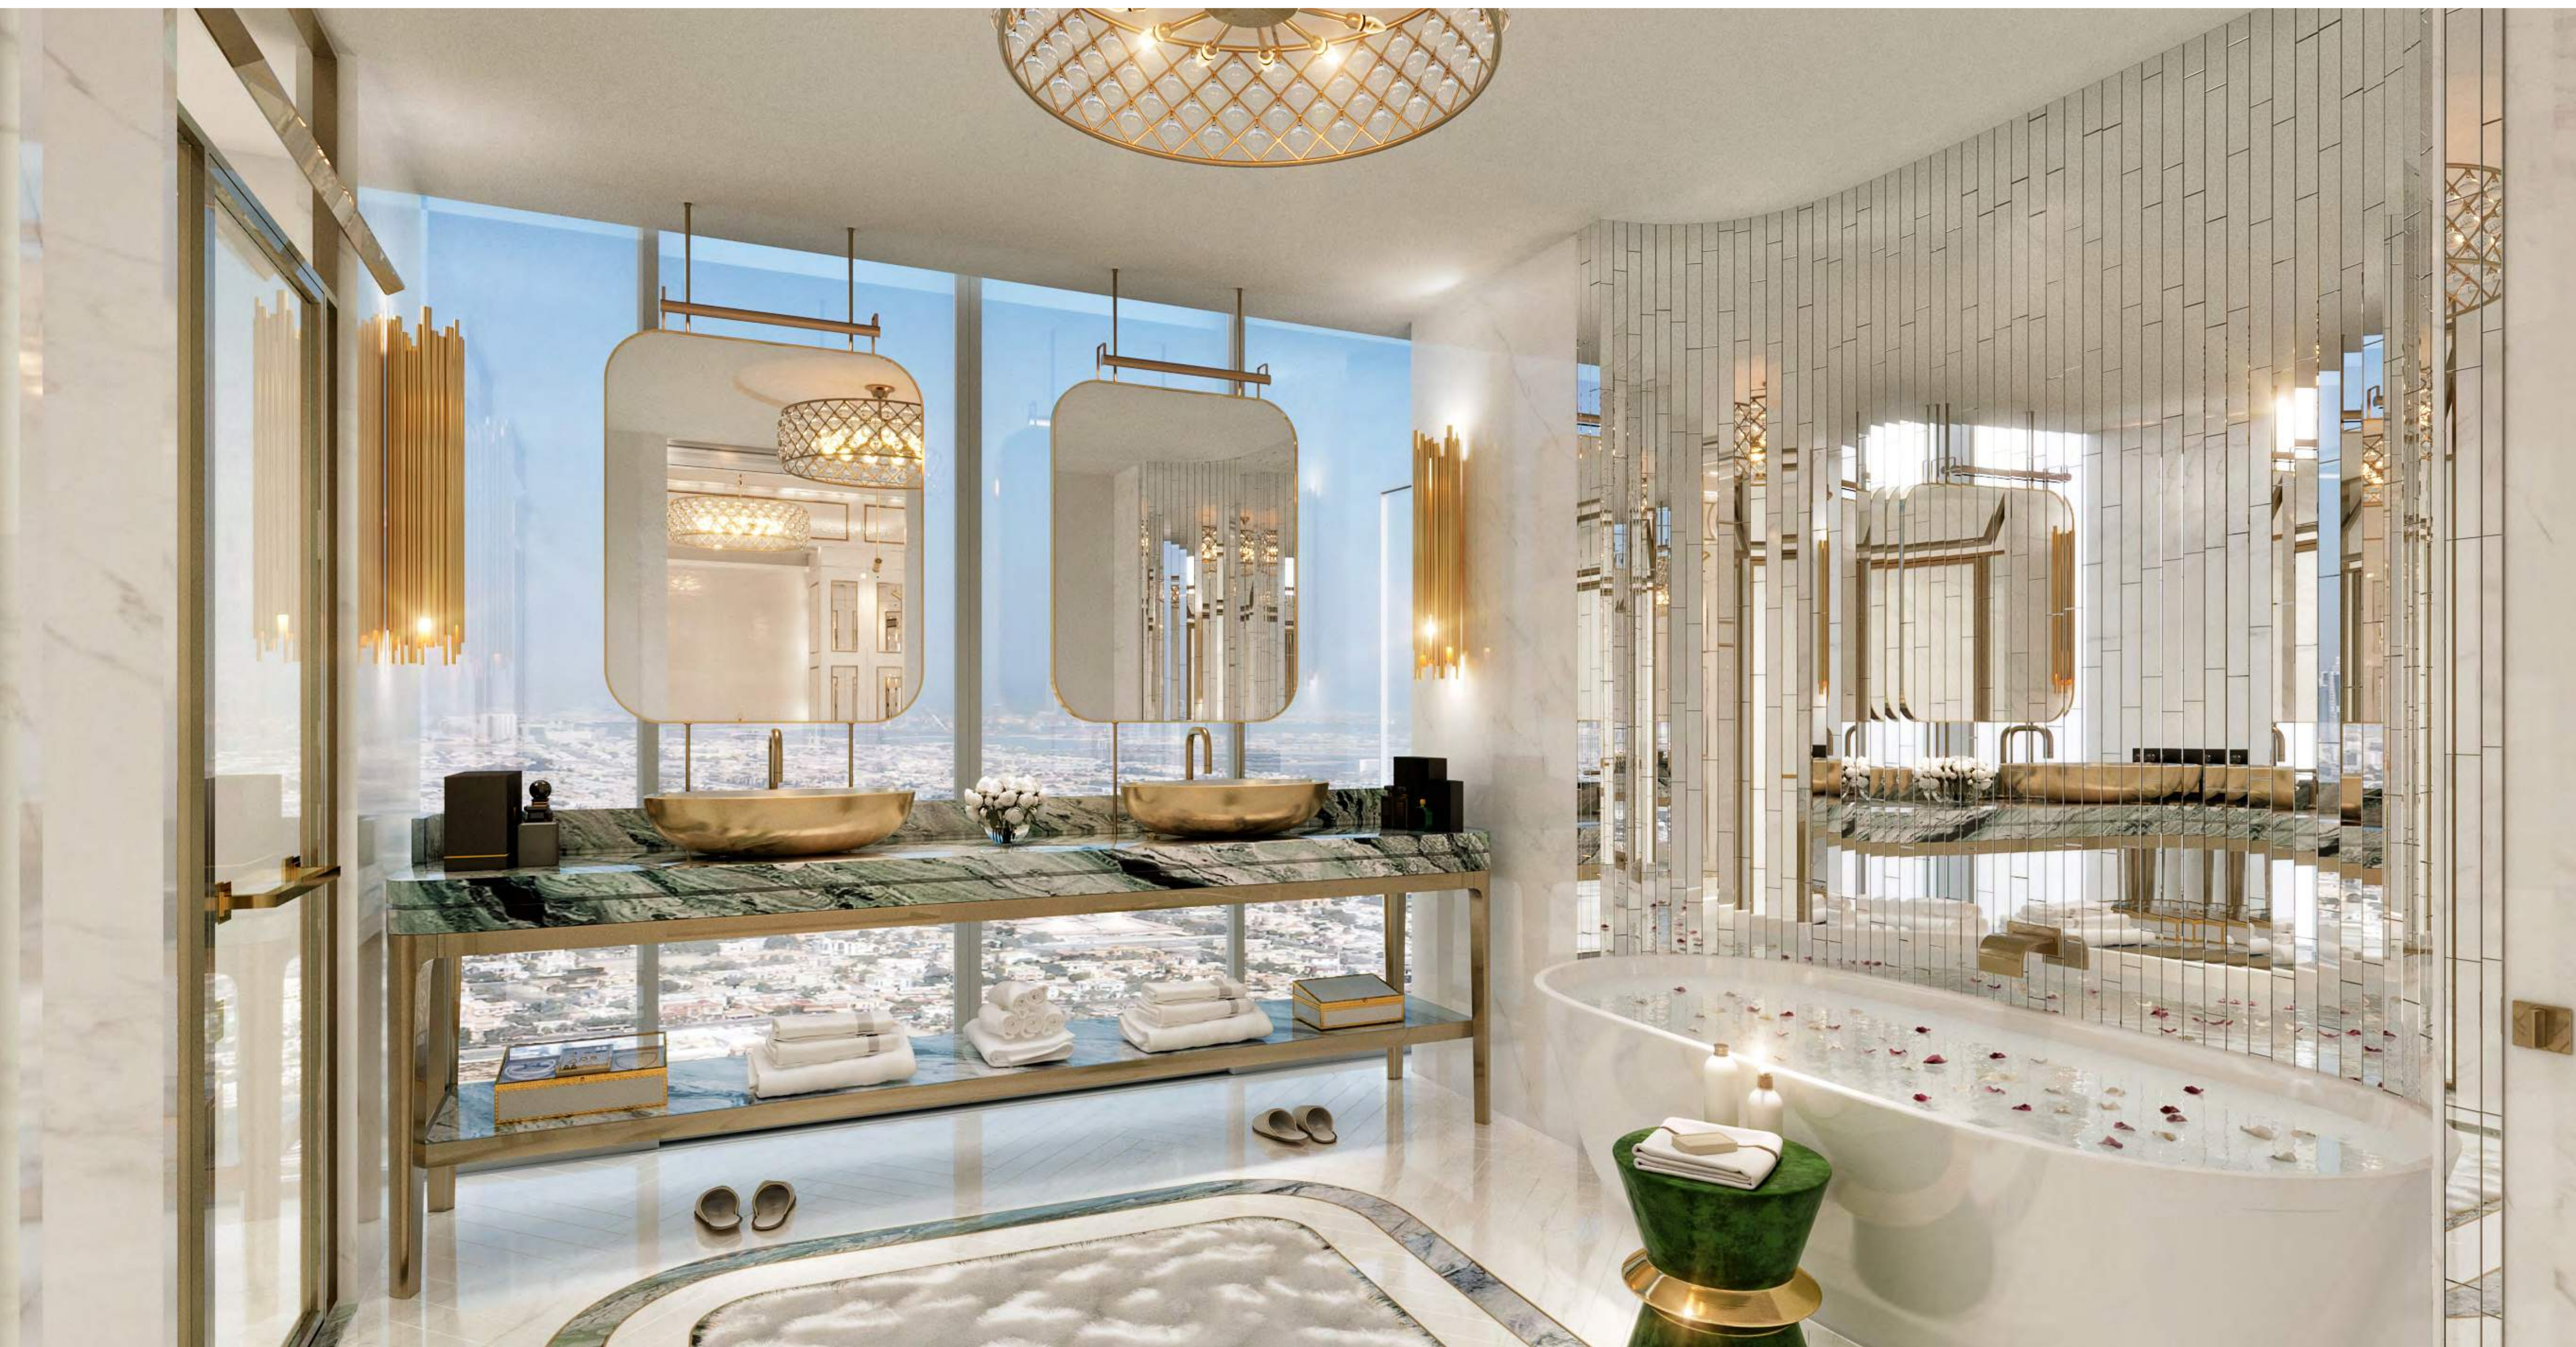

#### THE CROWNING GLORY.

An unprecedented rooftop ecosystem.  
A gravity-defying island perched above the clouds.

This stunning, self-contained architectural treasure is 32 meters high and graced by manicured landscapes, birds on the wing and an elegant selection of cafes and restaurants. Its state-of-the-art climate-control system allows it to produce tropical rain at select moments of the day, offering you an experience found nowhere else on Earth.

LUXURY  
IS YOURS  
TO OWN

T H E N A T U R E O F L U X U R Y

TURN OPULENCE INTO YOUR ADDRESS.

Whether it's the refinement of a 1 bedroom home in Tower B or an ultra-luxurious 2 or 3 bedroom suite with personal splash pool in Tower A, Safa One sets a new standard in sophistication that glitters as brightly as a 24 carat gem.