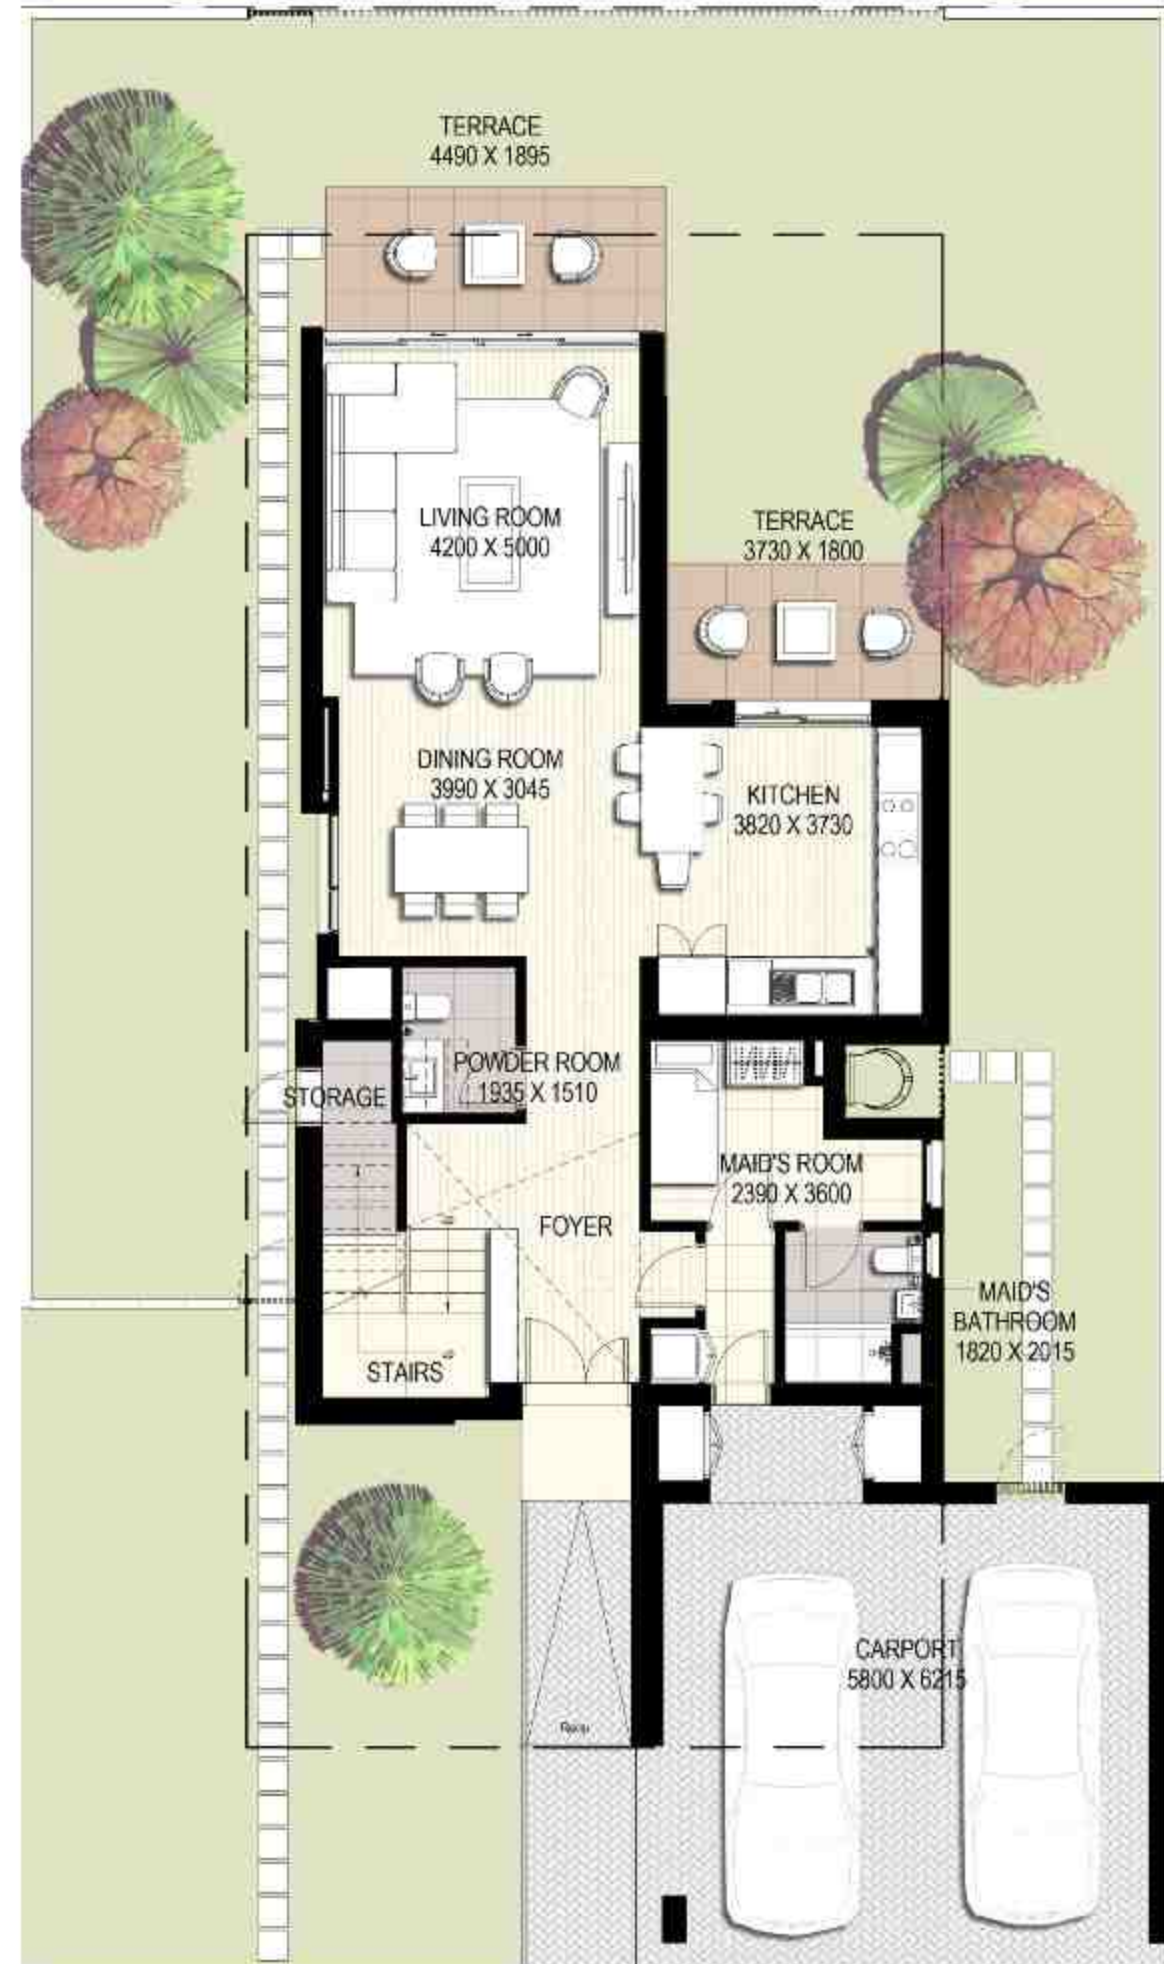

GOLF LINKS

EMAAR SOUTH

LOCATED ALONGSIDE
18-HOLE GOLF COURSE
FEATURING ELEGANTLY
DESIGNED VILLAS

YOUR MEMORIES
START HERE

4 BEDROOM
BACK VIEW

BREEZING INTO
THE FUTURE

5 BEDROOM
FRONT VIEW

LEGEND

- ① VILLAS
- ② GATED ENTRY
- ③ REC CENTER
- ④ LINEAR PARK
- ⑤ SIKKA
- ⑥ GOLF COURSE

GOLF LINKS

MASTERPLAN

-  5 - BEDROOM VILLA
-  4 - BEDROOM VILLA
-  REC. CENTER

GOLF LINKS

FLOOR PLANS

EMAAR SOUTH

Ground Floor

First Floor

Villa 1

No. of Bedrooms: **4**

Total Built-up Area: **274.71 m2 - 2 956.95 ft2**

Ground Floor

First Floor

Villa 4

No. of Bedrooms: 3

Total Built-up Area: **260.48 m2 - 2 803.78 ft2**