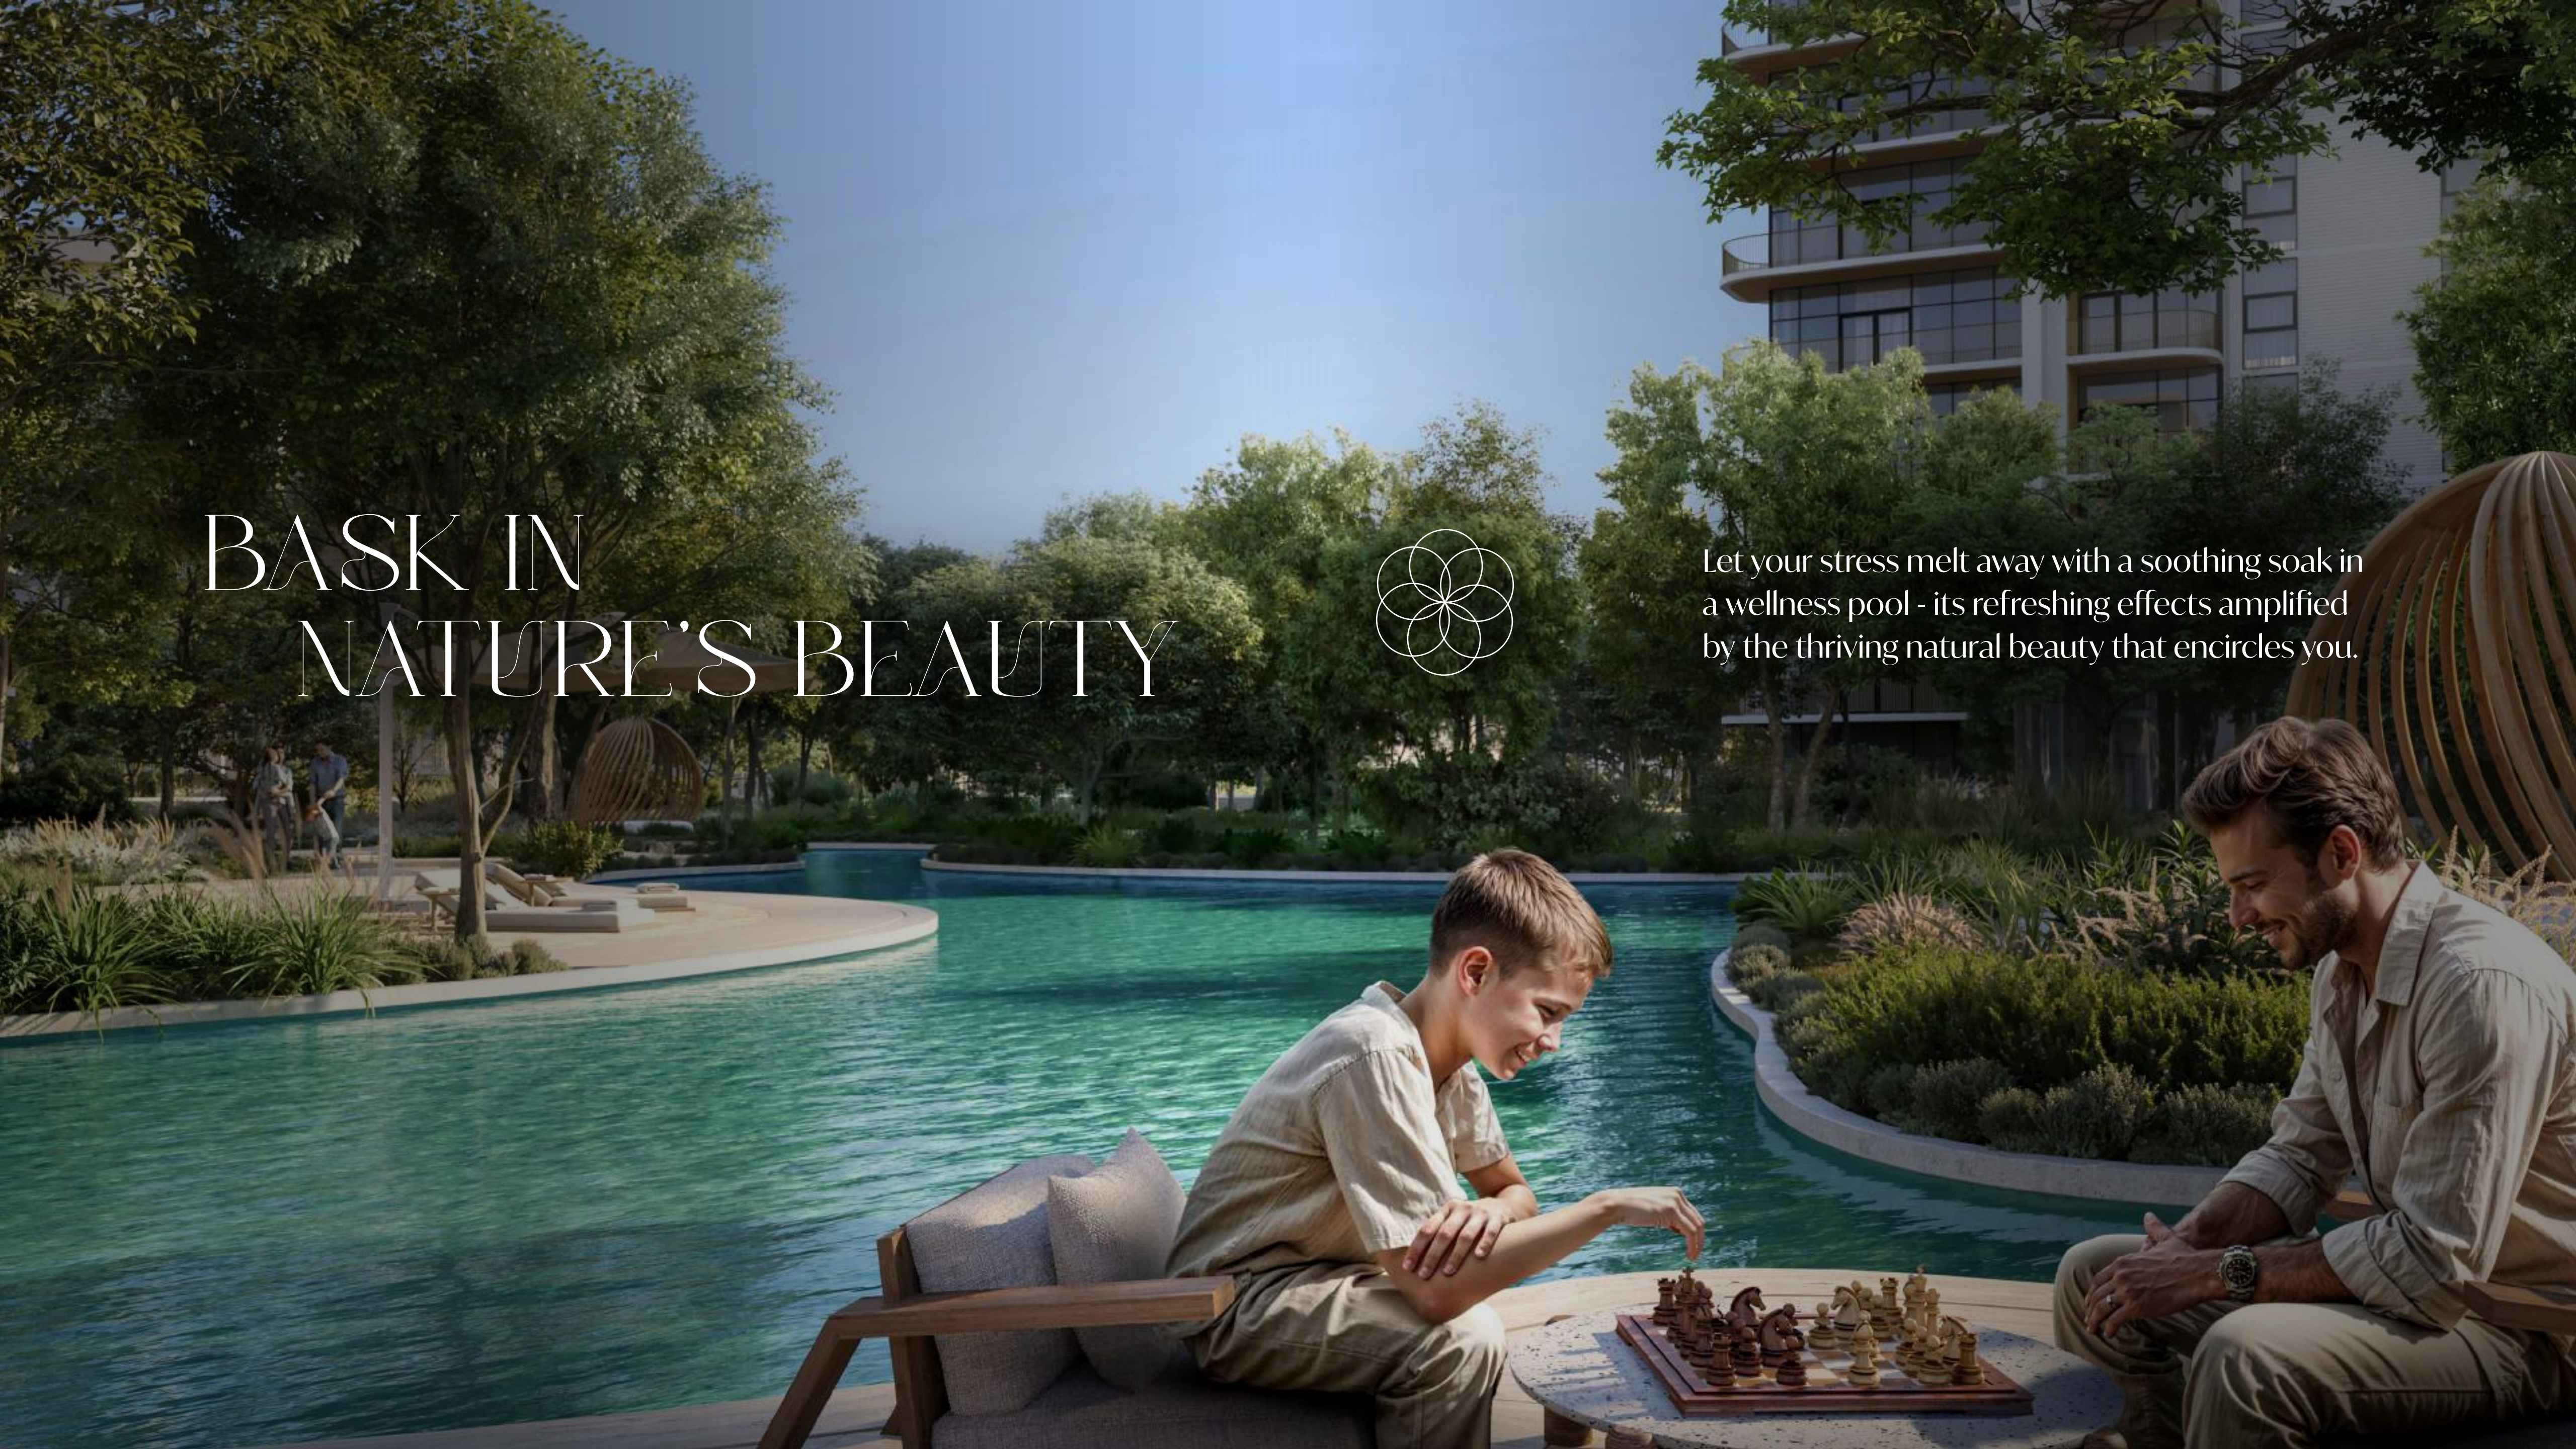

This comes to life in the form of immersive wellness gardens, multiple open platforms for all types of outdoor activities, such as Tai Chi or yoga, verdant parks, invigorating gyms, indulgent spa-style pools and much more.

BREATHE IN
THE STILLNESS
OF YOUR SURROUNDINGS

RETREAT INTO NATURE

Reconnect with yourself and the world around you in one of Capria's many **Wellness Gardens** – lush, thriving public spaces providing the perfect environment for reflection, growth and self-care.

LET WELLNESS
SURROUND YOU

Whether you're immersing yourself in nature's calming embrace, or enjoying an indulgent treatment in the spa, wellness is all around.

BASK IN NATURE'S BEAUTY

Let your stress melt away with a soothing soak in a wellness pool - its refreshing effects amplified by the thriving natural beauty that encircles you.