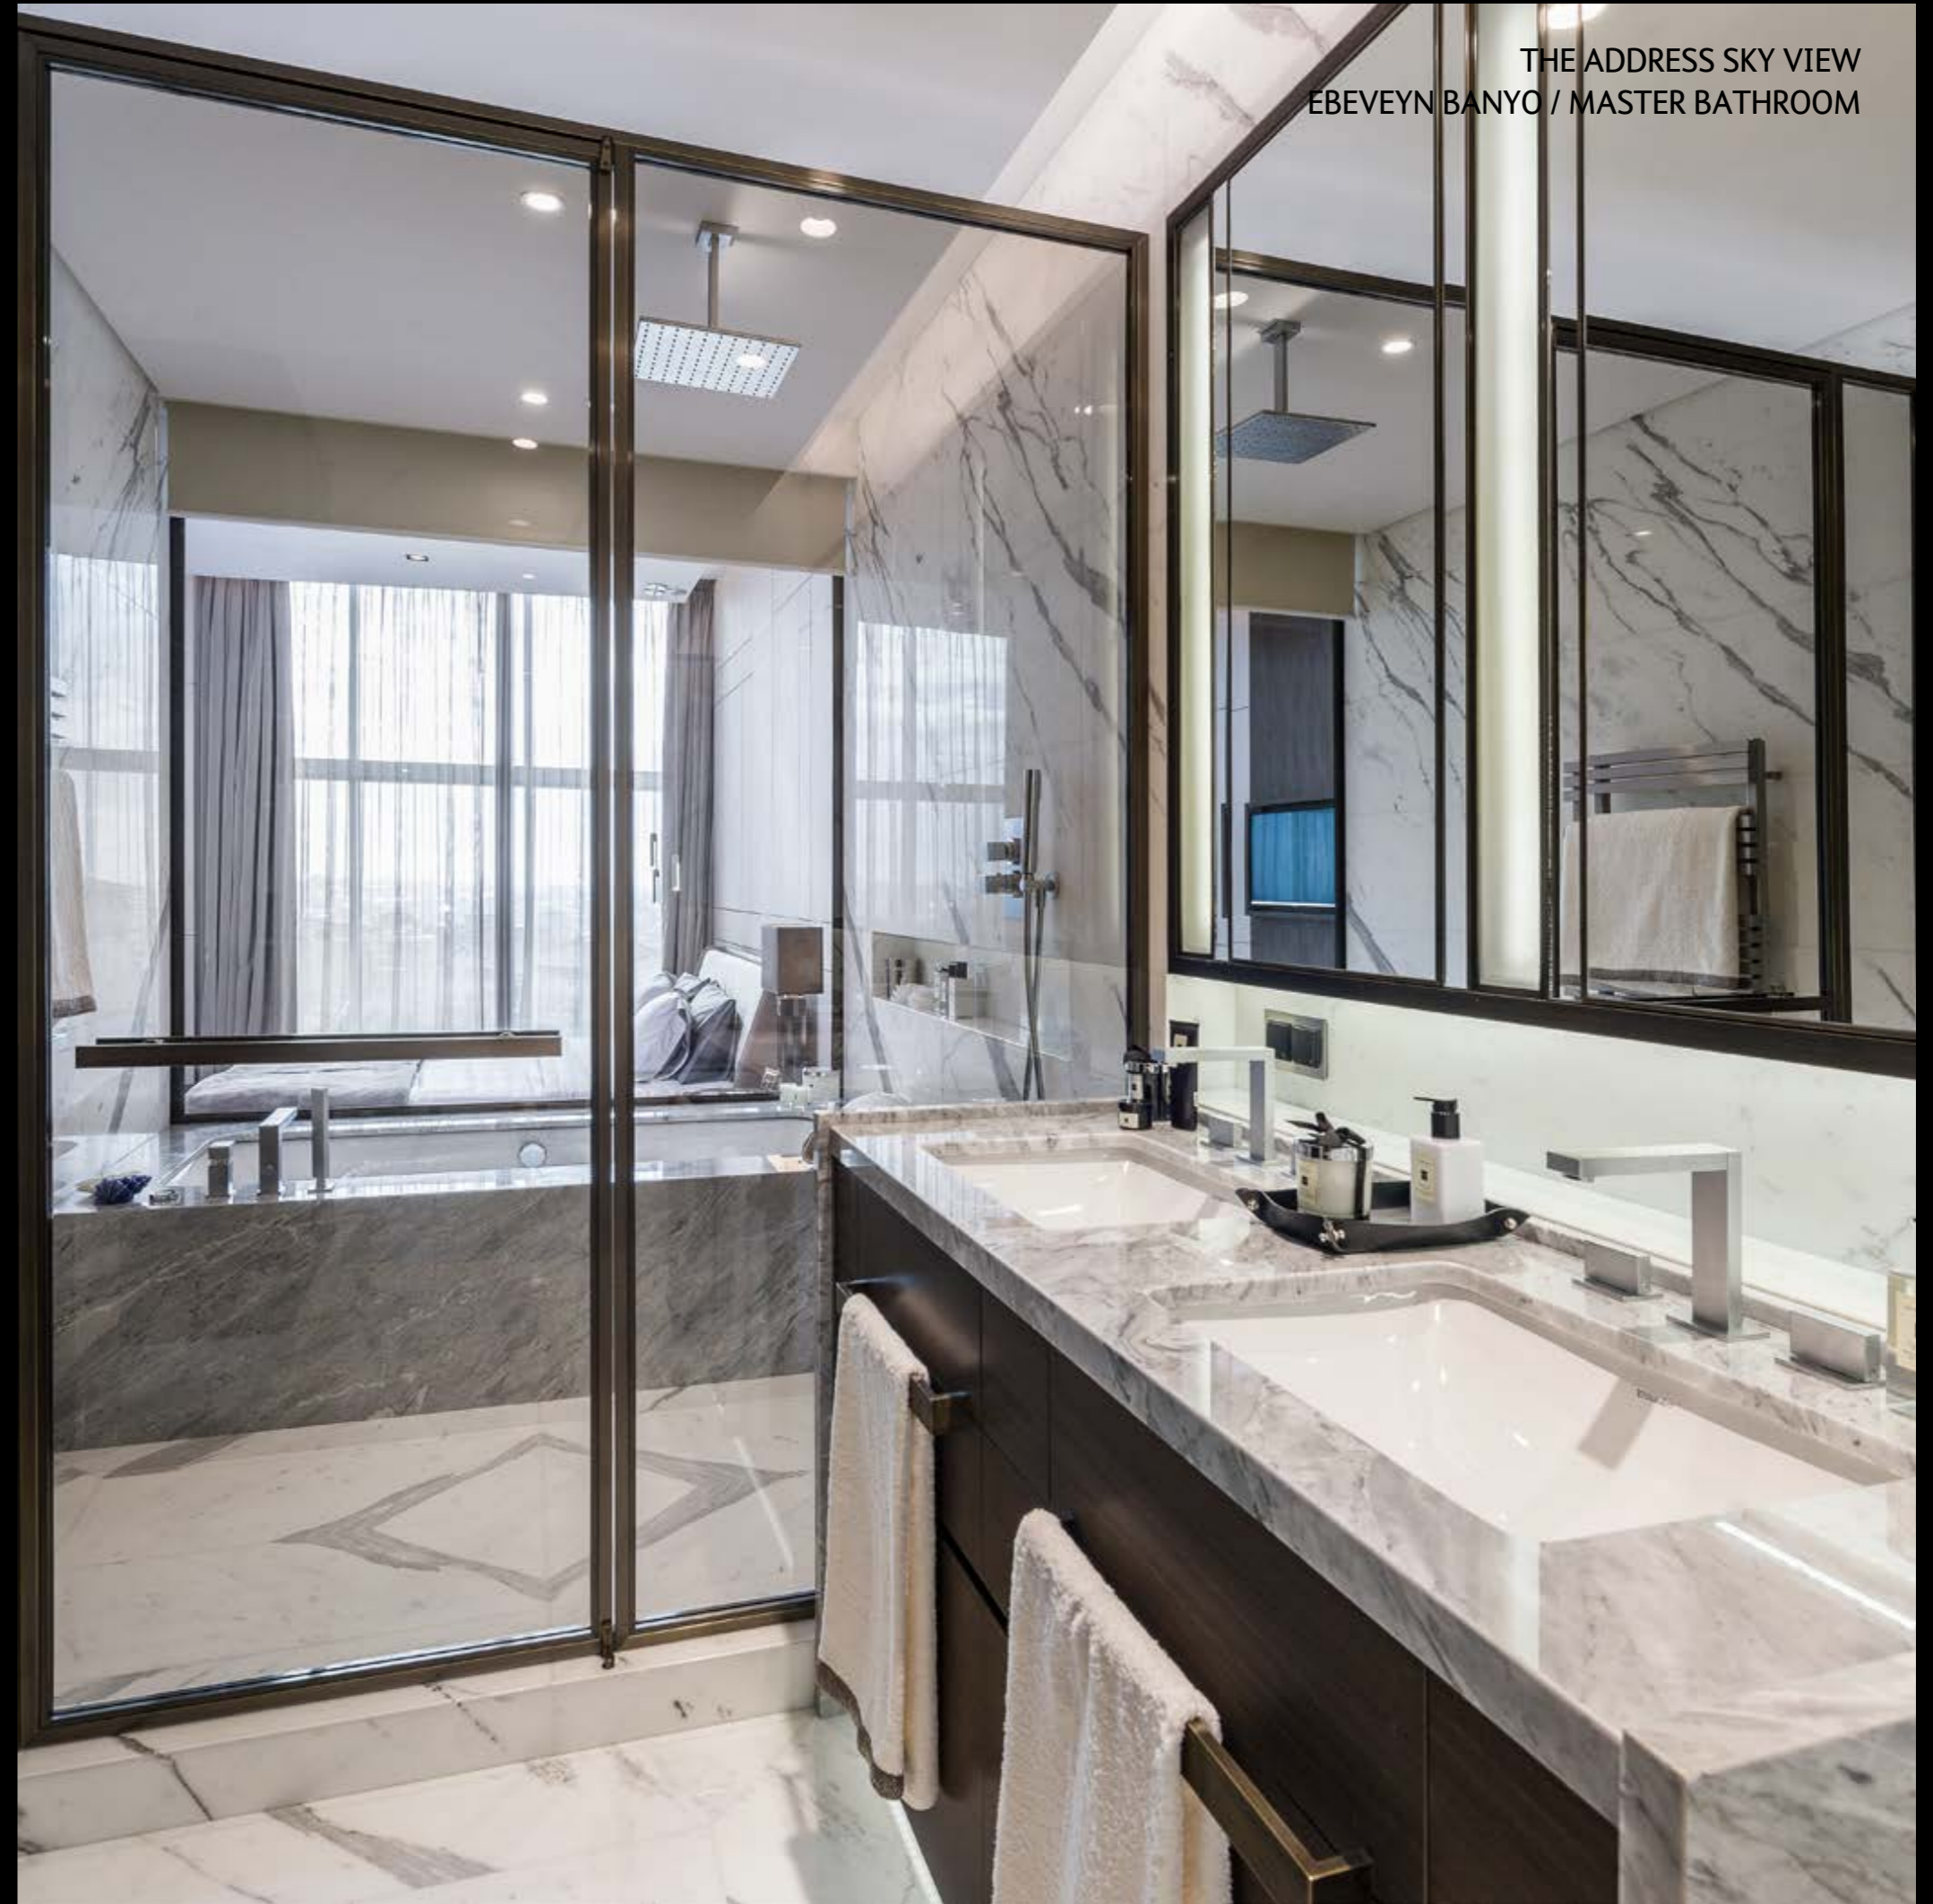

THE ADDRESS SKY VIEW
EBEVEYN BANYO / MASTER BATHROOM