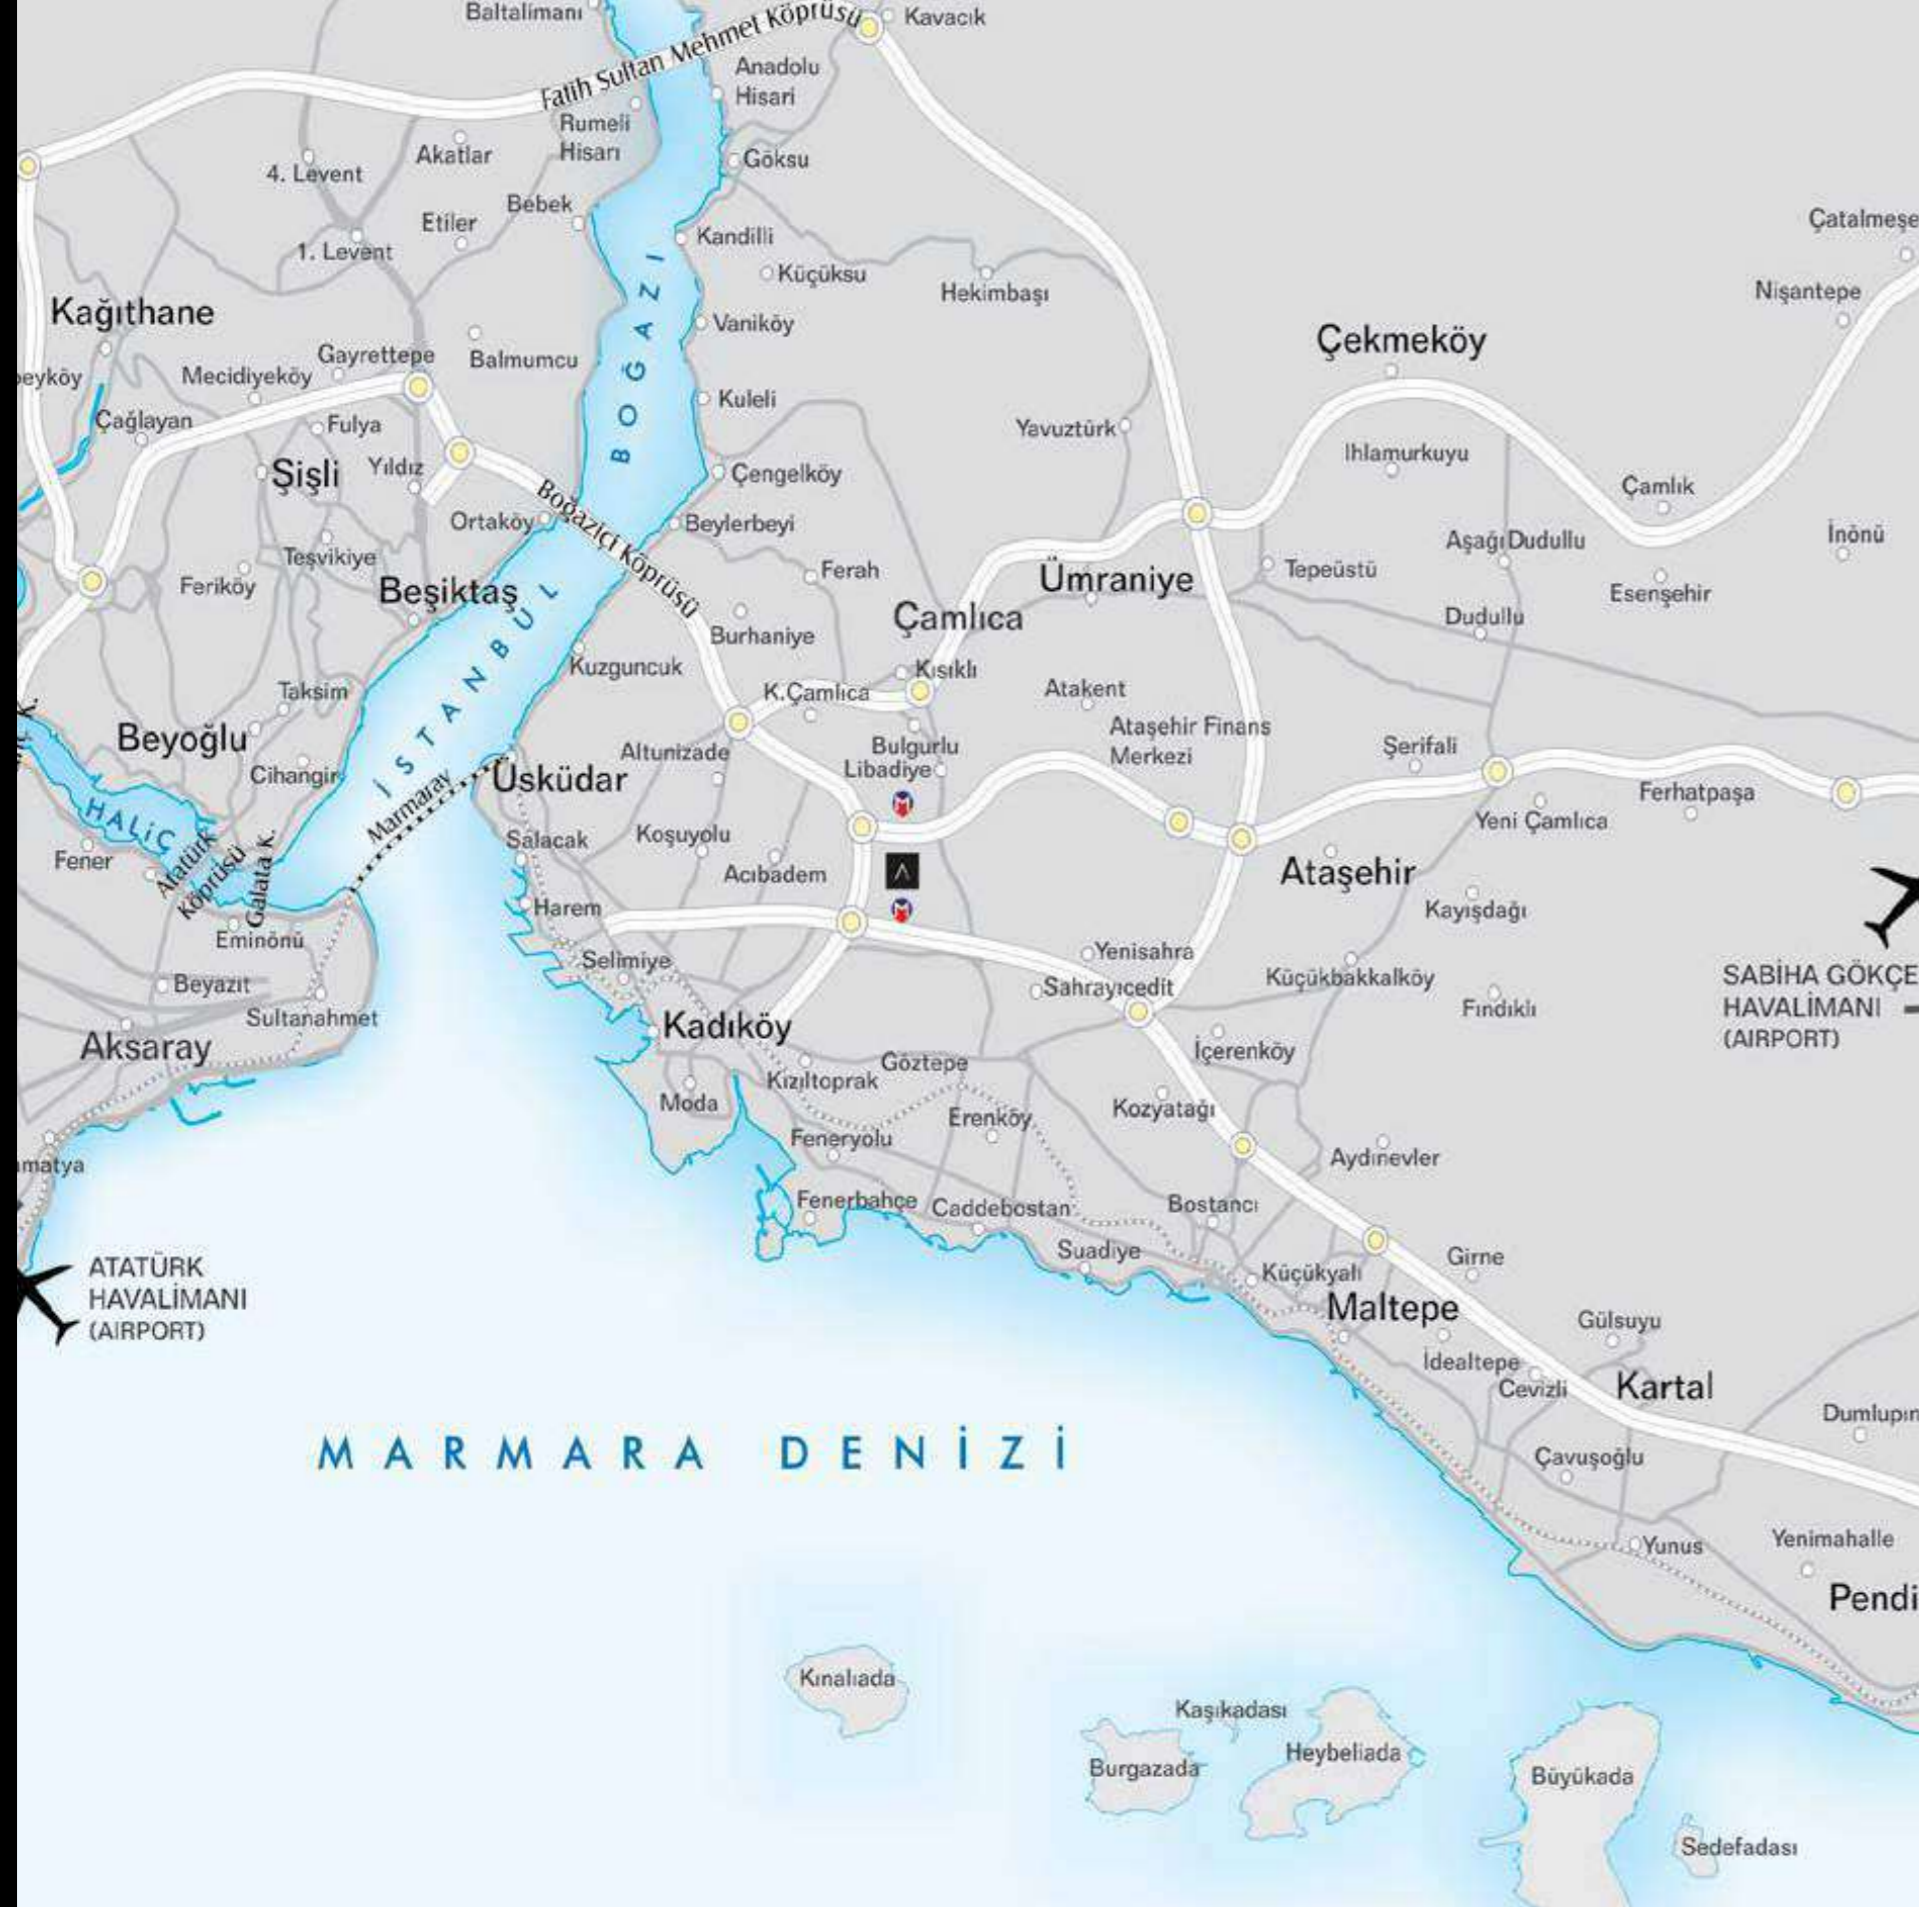

KONUM VE ULAŞIM

*M*odern yaşamın tüm olanaklarını cömertçe sunan mimarisi ve insan odaklı tasarım anlayışıyla The Address İstanbul, Emaar Square projesi içerisinde ve şehrin en gözde alanlarından birinde, Çamlıca'da yer alıyor.

Ana arterler ve bağlantı yollarına, Bağdat Caddesi'ne ve Boğaziçi Köprüsü'ne olan yakınlığının yanı sıra; Havaray ile metro hatlarına direkt bağlantısı olacak olan Emaar Square, şehrin merkezinde her şeyiyle size özel bir yaşam sunuyor.

Sabiha Gökçen Havaalanı ve İstanbul Park Yarış Pisti'nin Anadolu yakasında yer alması ve İstanbul'un yeni finans merkezinin de yine bu yakada yer alacak olması, Emaar Square projesini daha da değerli kılıyor.

Bağdat Caddesi 4 km
Kadıköy 5,5 km
Taksim 11 km

FSM Köprüsü 17 km
Boğaziçi Köprüsü 12 km
Sabiha Gökçen Havalimanı 25 km

LOCATION AND ACCESSIBILITY

*W*ith architecture that offers all the best modern life has to offer in a uniquely human-scale design, The Address İstanbul is located in Emaar Square project and Çamlıca, one of İstanbul's most popular districts.

Close to main arteries and connecting roads as well as Bağdat Street and the Bosphorus Bridge, Emaar Square also offers direct access to the İstanbul metro and the Havaray airport light rail, helping you enjoy an exclusive lifestyle in the heart of the city.

A location within easy reach of Sabiha Gökçen International Airport and the İstanbul Park Motor Sports Speedway, not to mention İstanbul's new financial center, are just a few of the factors that add value to the Emaar Square project.

Bağdat Street 4 km
Kadıköy 5.5 km
Taksim 11 km

FSM Bridge 17 km
Bosphorus Bridge 12 km
Sabiha Gökçen International Airport 25 km