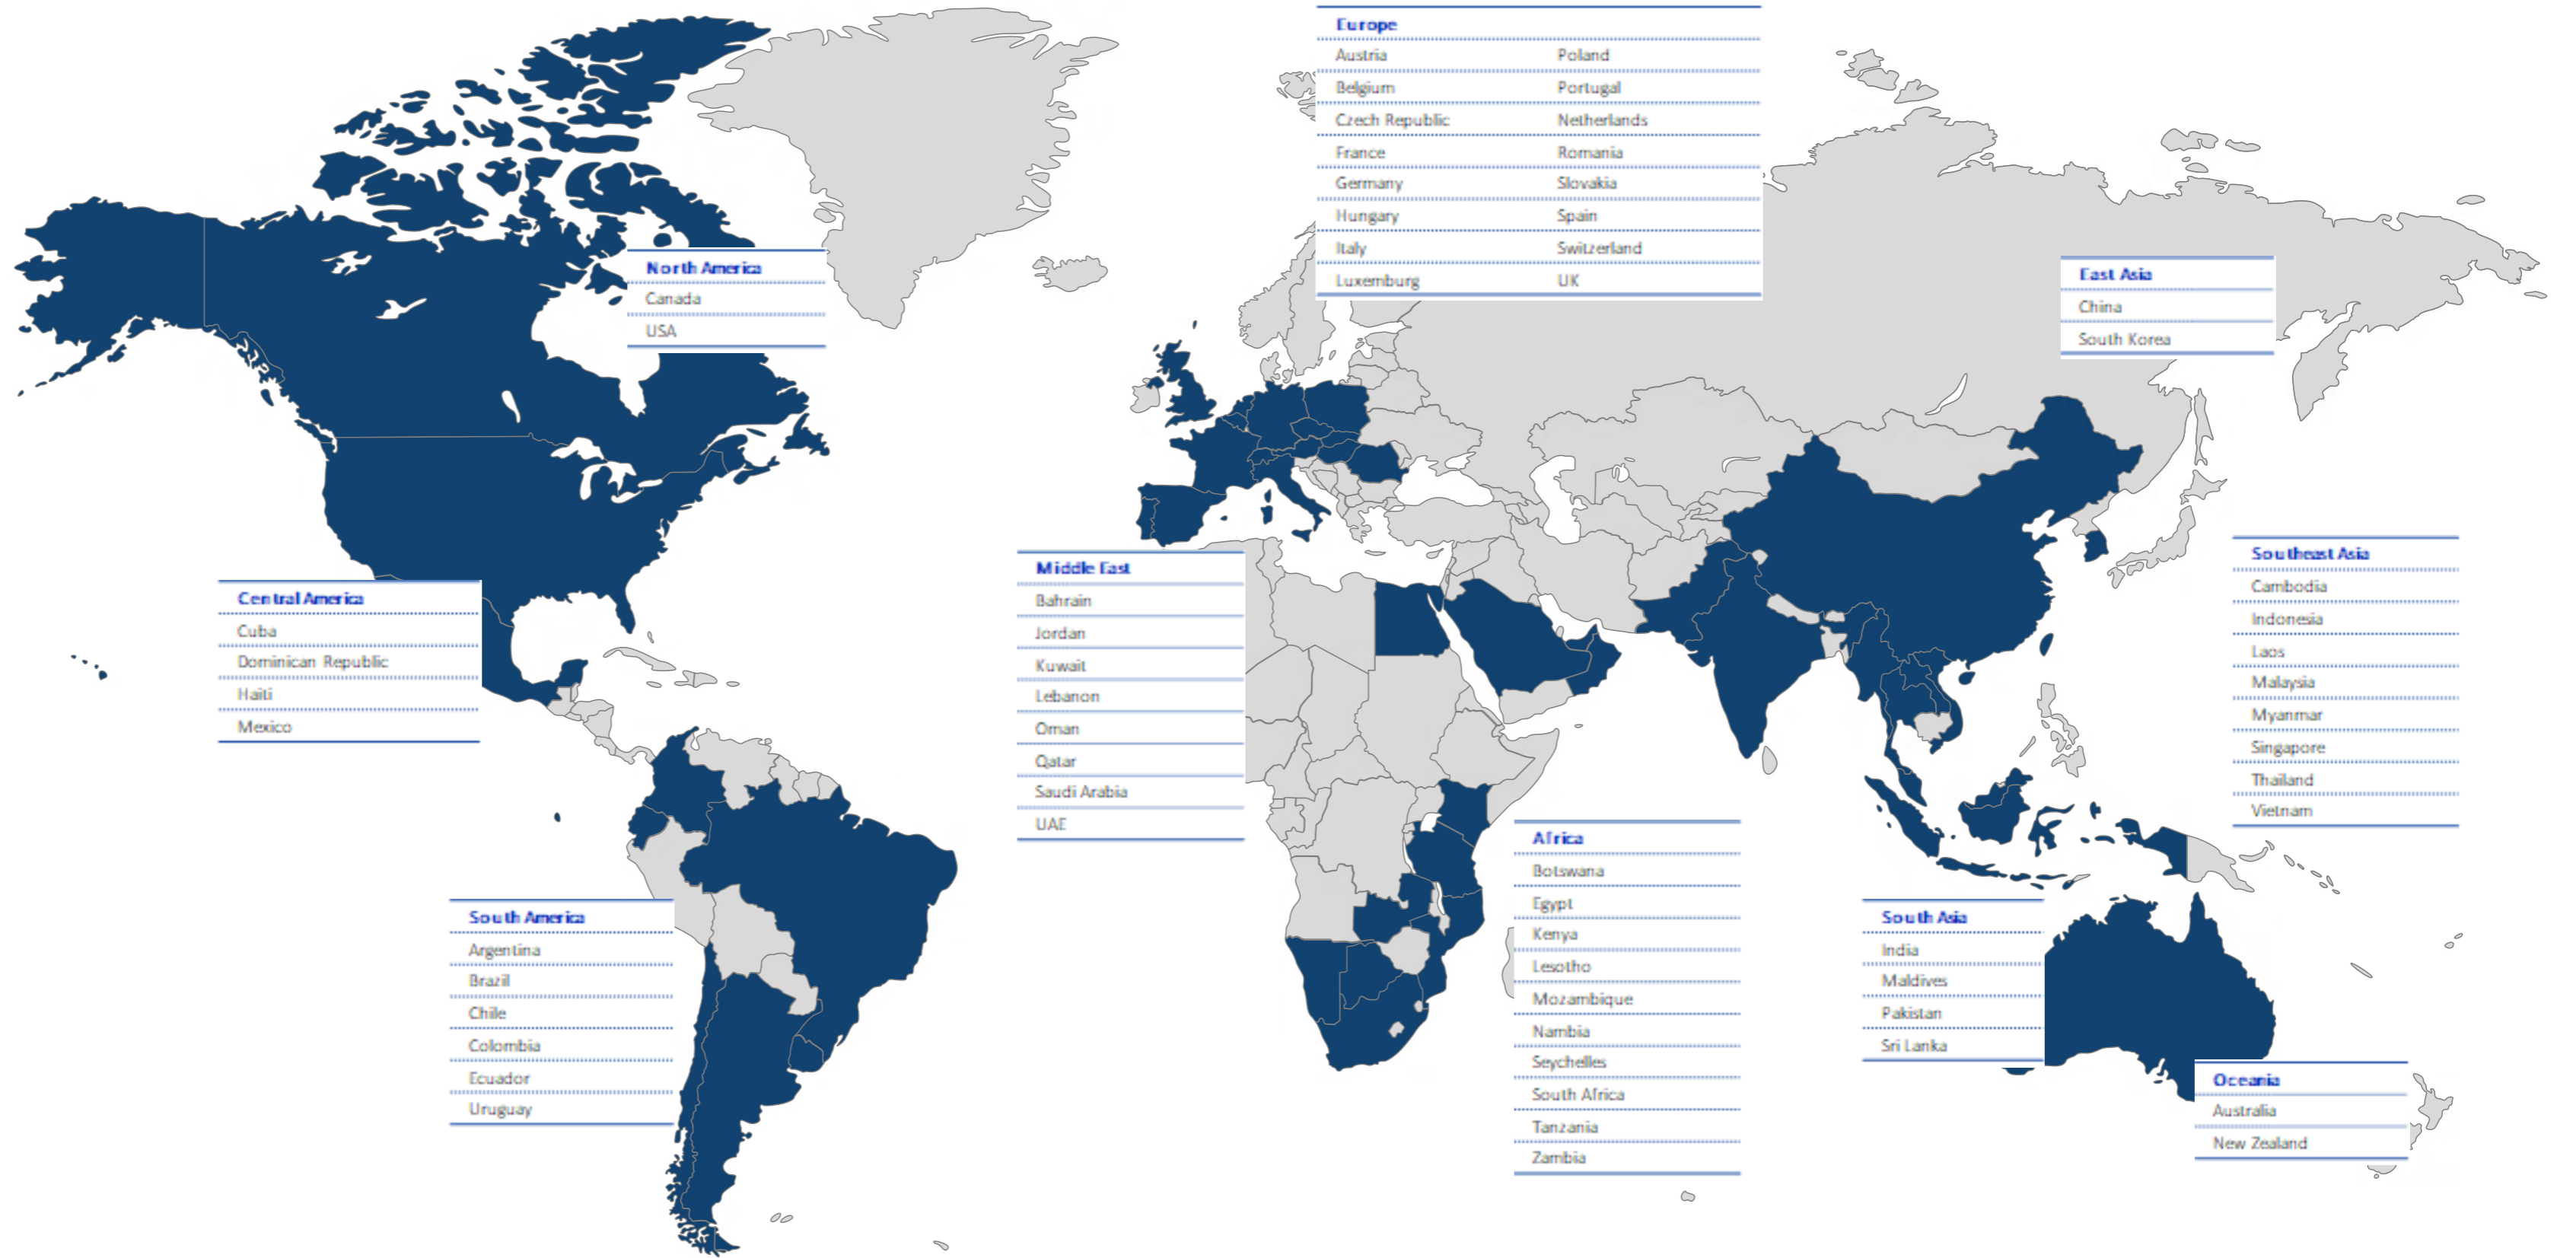

Anantara The Palm
Dubai Resort

THE PERFECT LOCATION

Seven Palm is nestled on the trunk of Palm Jumeirah, opposite Nakheel Mall and next to DUKES The Palm Hotel; residents will be spoiled for choice with dining and entertainment options.

Just 10 minutes drive from Dubai Marina and Sheikh Zayed Road and 30-35 minutes from Dubai International Airport.

MINOR'S INTERNATIONAL FOOTPRINT

• 540 Hotels

• 77,000 Hotel Keys

• 2,300 Restaurants

• 490 Retail Shops

• Over 50 Brands

• 63 Countries

• Over 110 Awards

NH DUBAI THE PALM

NH Dubai The Palm offers breathtaking views of the Arabian Sea, Marina skyline, the iconic Burj Al Arab and the Dubai Eye.

A premium hotel will be situated in the South tower of the Seven Palm project and the residences are located in the North tower.

HOTEL LOBBY

SPORTS BAR

WAKE UP TO BREATHTAKING VIEWS

NH Dubai The Palm embodies urban island living close to the centre of Dubai.

NH Dubai The Palm is nestled in between five-star DUKES The Palm and Oceana Residences on one side and Fairmont The Palm on the other, offering uninterrupted views of the Marina skyline and Arabian Gulf.