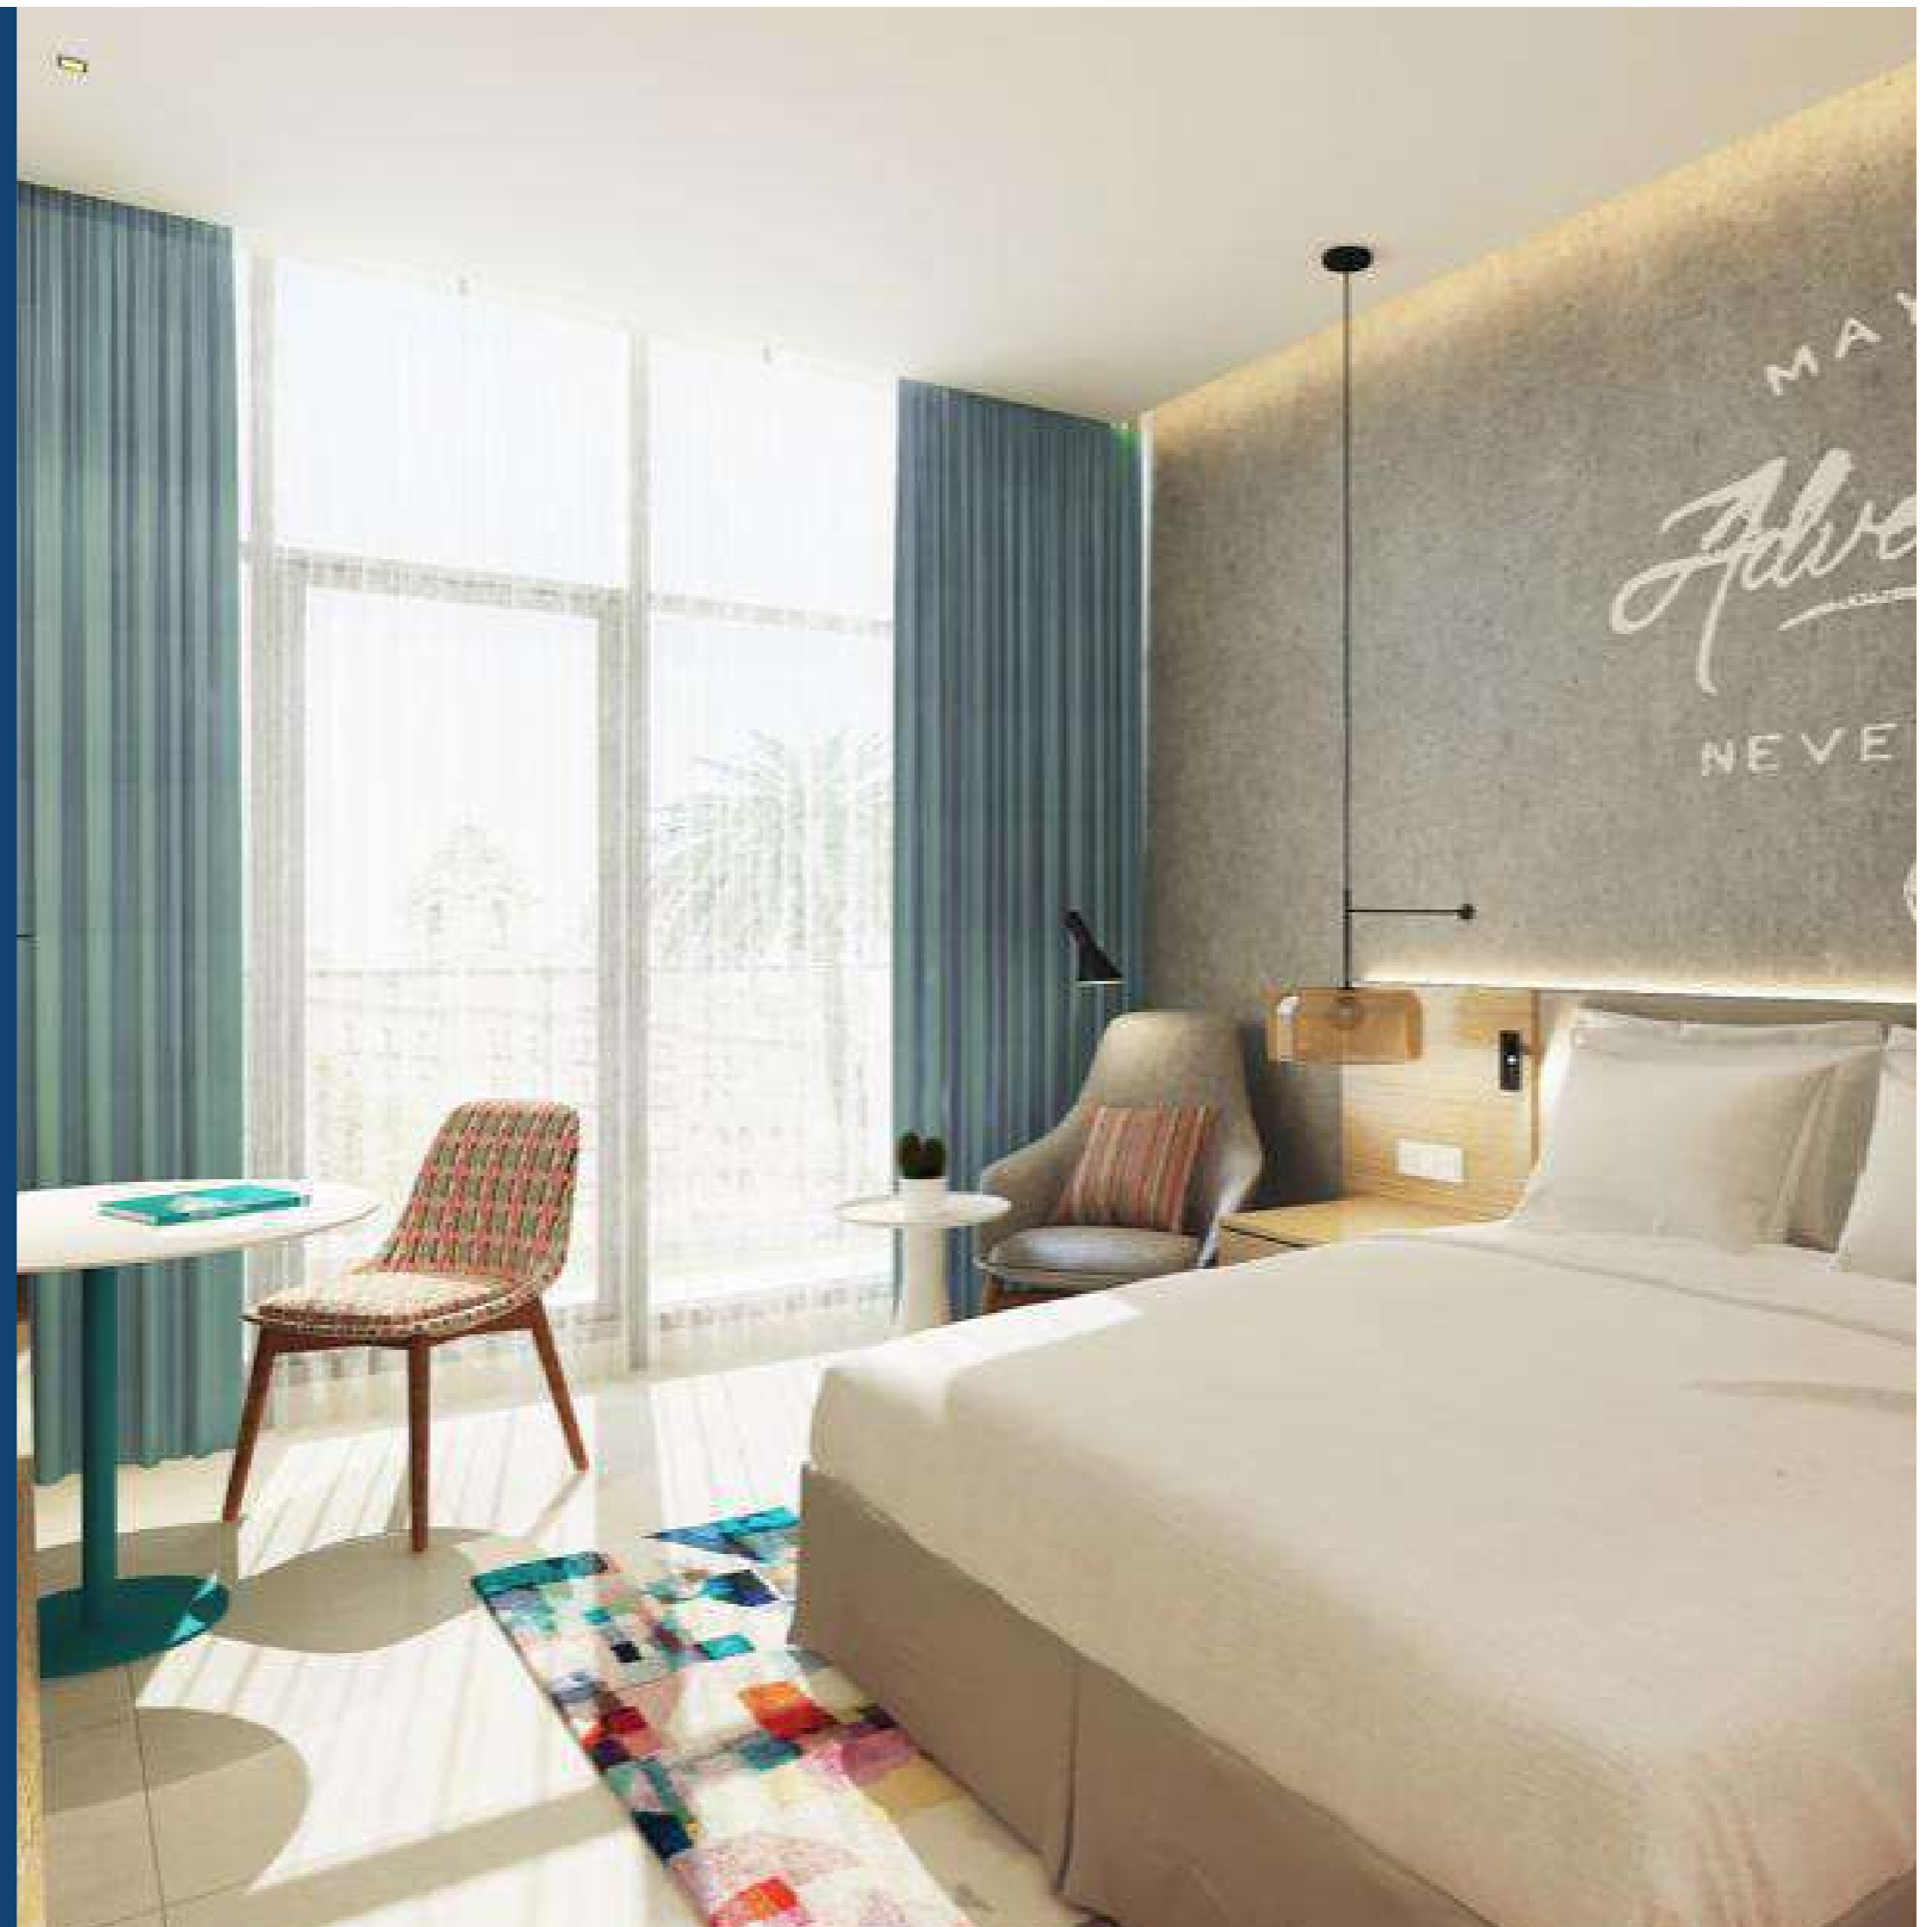

One of the largest Hotel Groups in the region

Guaranteed investment return

HOTEL SUITE

Size from 315 to 615 sqft
Starting from

AED 971,888*

ONE BEDROOM SUITE

Size from 716 to 816 sqft
Starting from

AED 2,342,888*

HOTEL LOBBY

SPORTS BAR

WAKE UP TO BREATHTAKING VIEWS

NH Dubai The Palm embodies urban island living close to the centre of Dubai.

NH Dubai The Palm is nestled in between five-star DUKES The Palm and Oceana Residences on one side and Fairmont The Palm on the other, offering uninterrupted views of the Marina skyline and Arabian Gulf.

Here you can dip your toes into the ocean and enjoy basking in the sun on the beach, island living at its best!

ROOFTOP POOL & BAR

WELLNESS WITH A VIEW

Get your fitness on track in the state-of-the-art gymnasium at Seven Palm overlooking The Palm Boulevard. A modern gym fitted with the latest equipment and modern locker room and shower facilities. The gym has complimentary access to all residents and hotel guests.

This gymnasium offers a haven of tranquility to everyone working out.

I JUST HAD A GREAT IDEA.

AH! YOUR IDEA??

MEETING ROOM

KIDS CLUB

HOTEL SUITE

Size from 315 to 615 sqft
Starting from AED 971,888

HOTEL SUITE