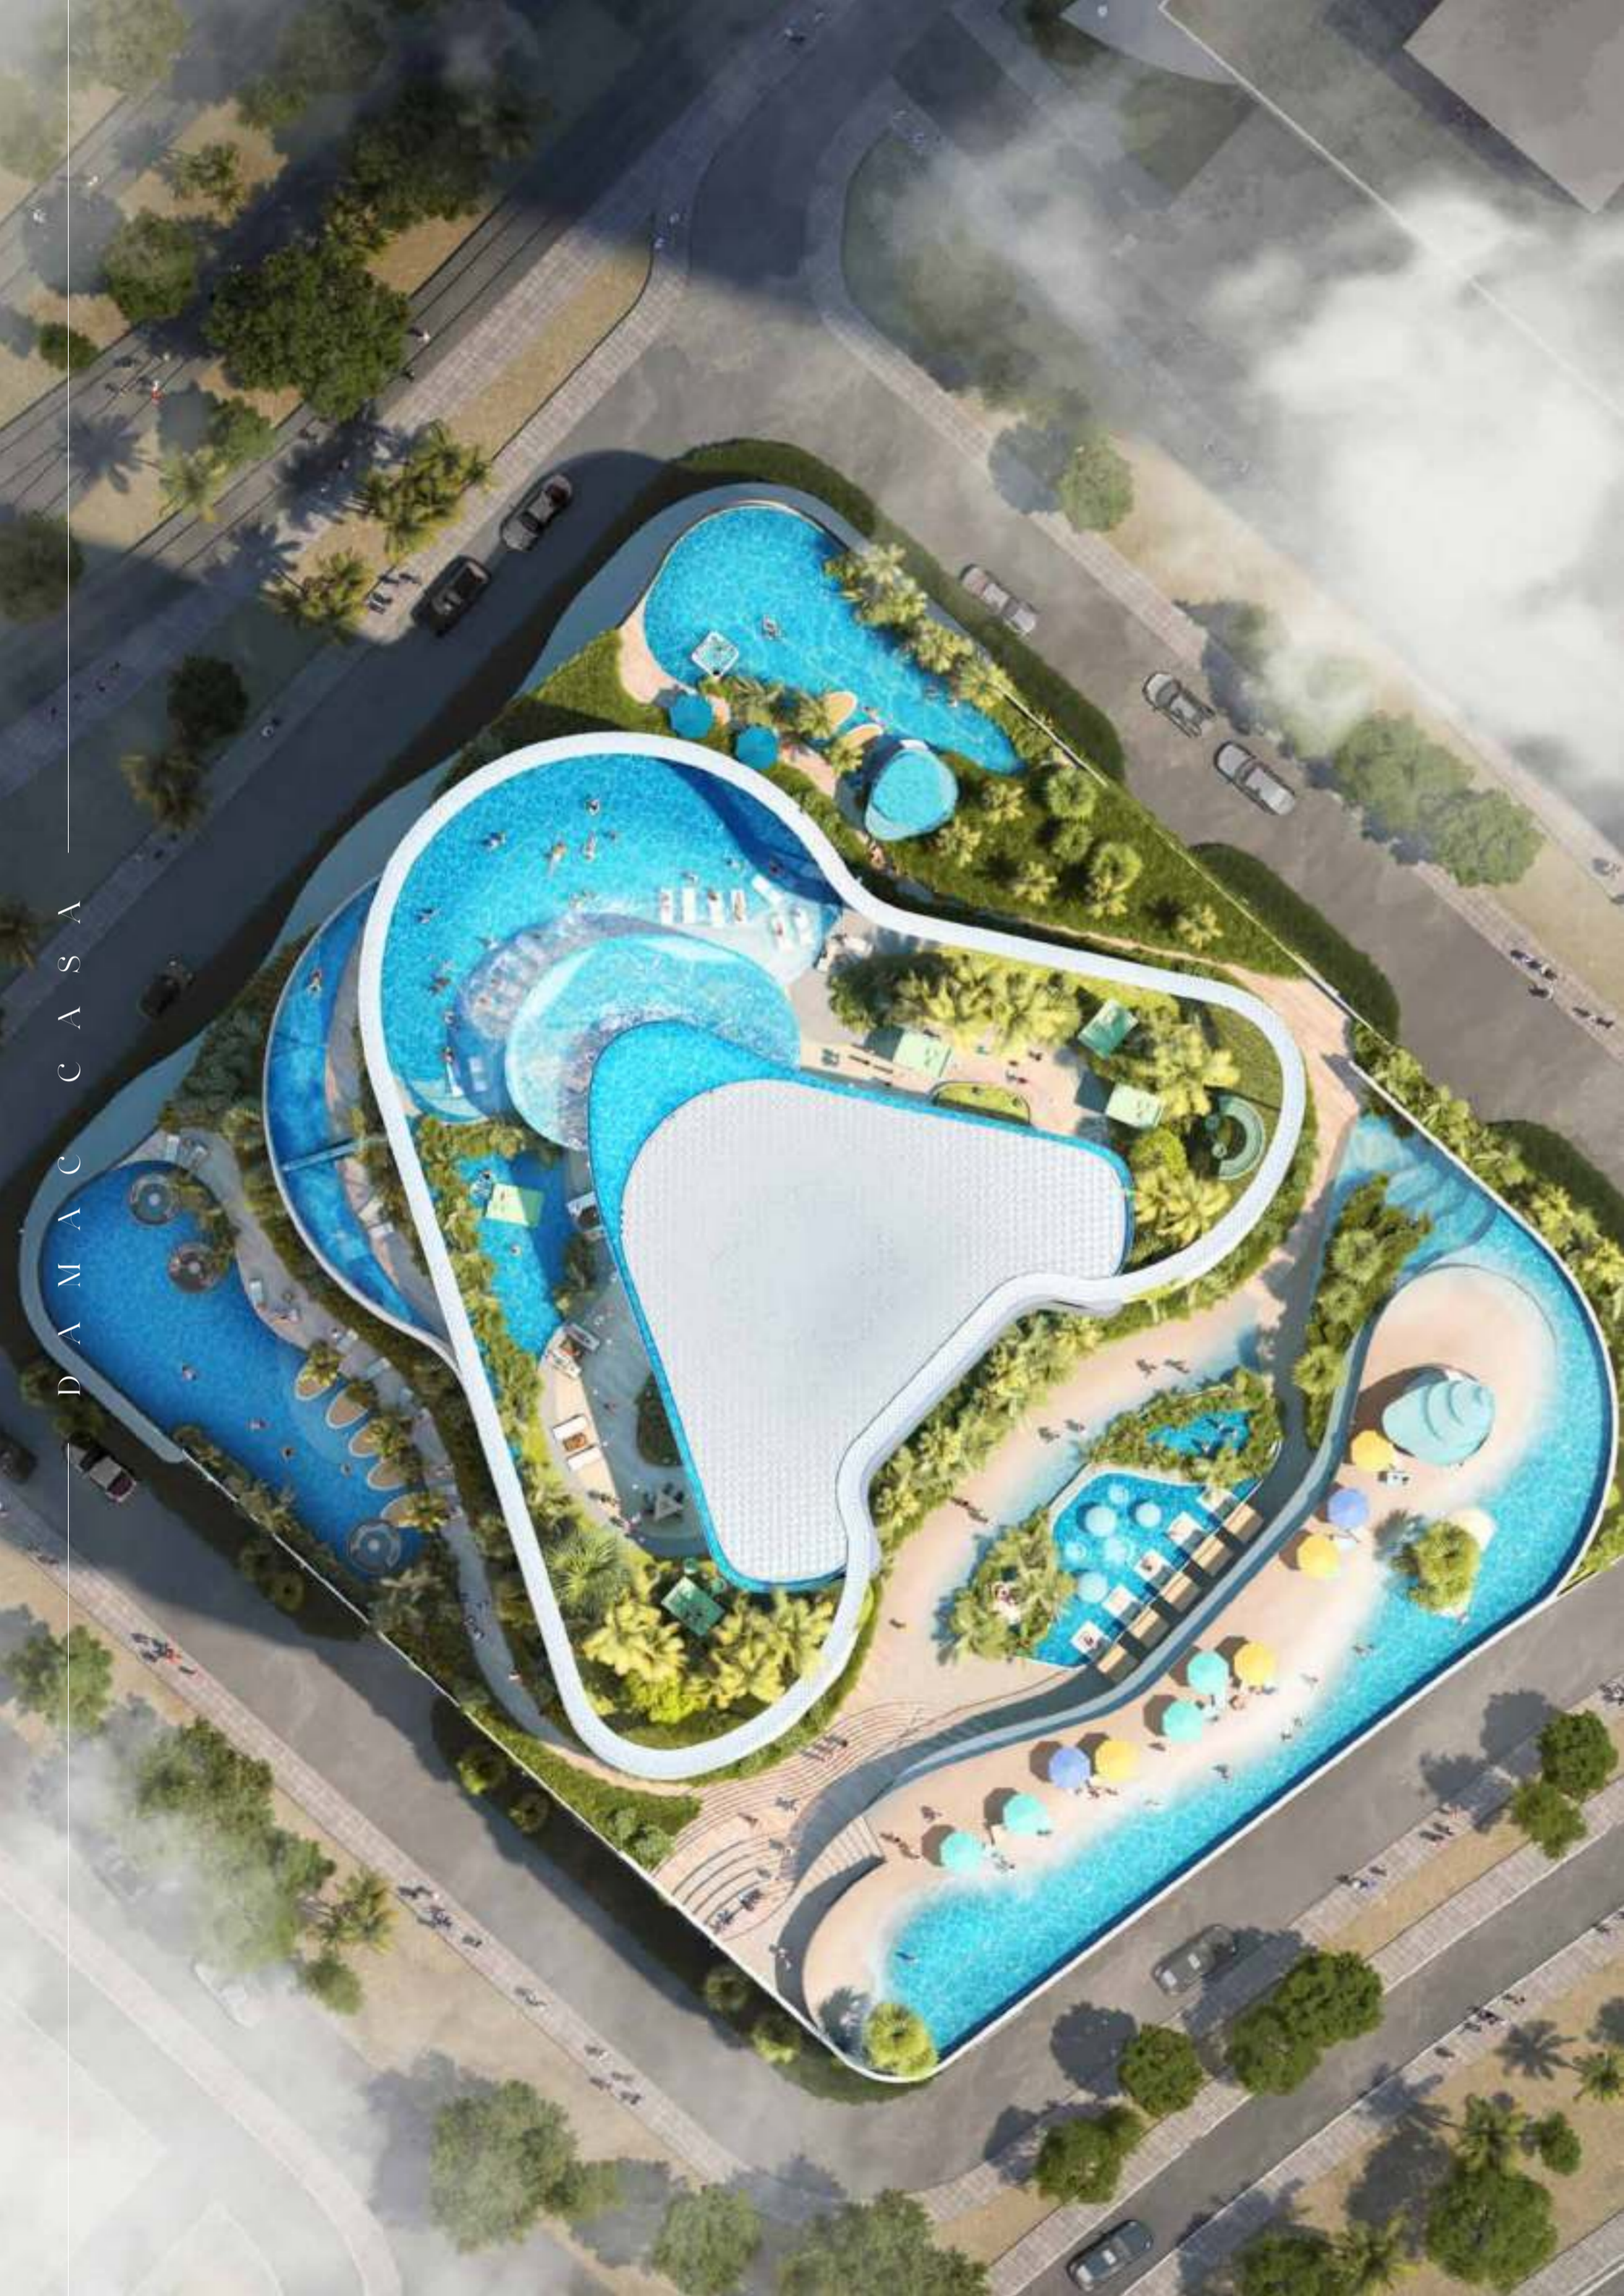

POOLS THAT REFLECT HEAVEN

At DAMAC Casa, see wonder come alive with the breathtaking blue waters of majestic swimming pools. From the oasis lap pool to the island-inspired water features and private pools for the most discerning residents, every dip is a dive into island-styled luxury.