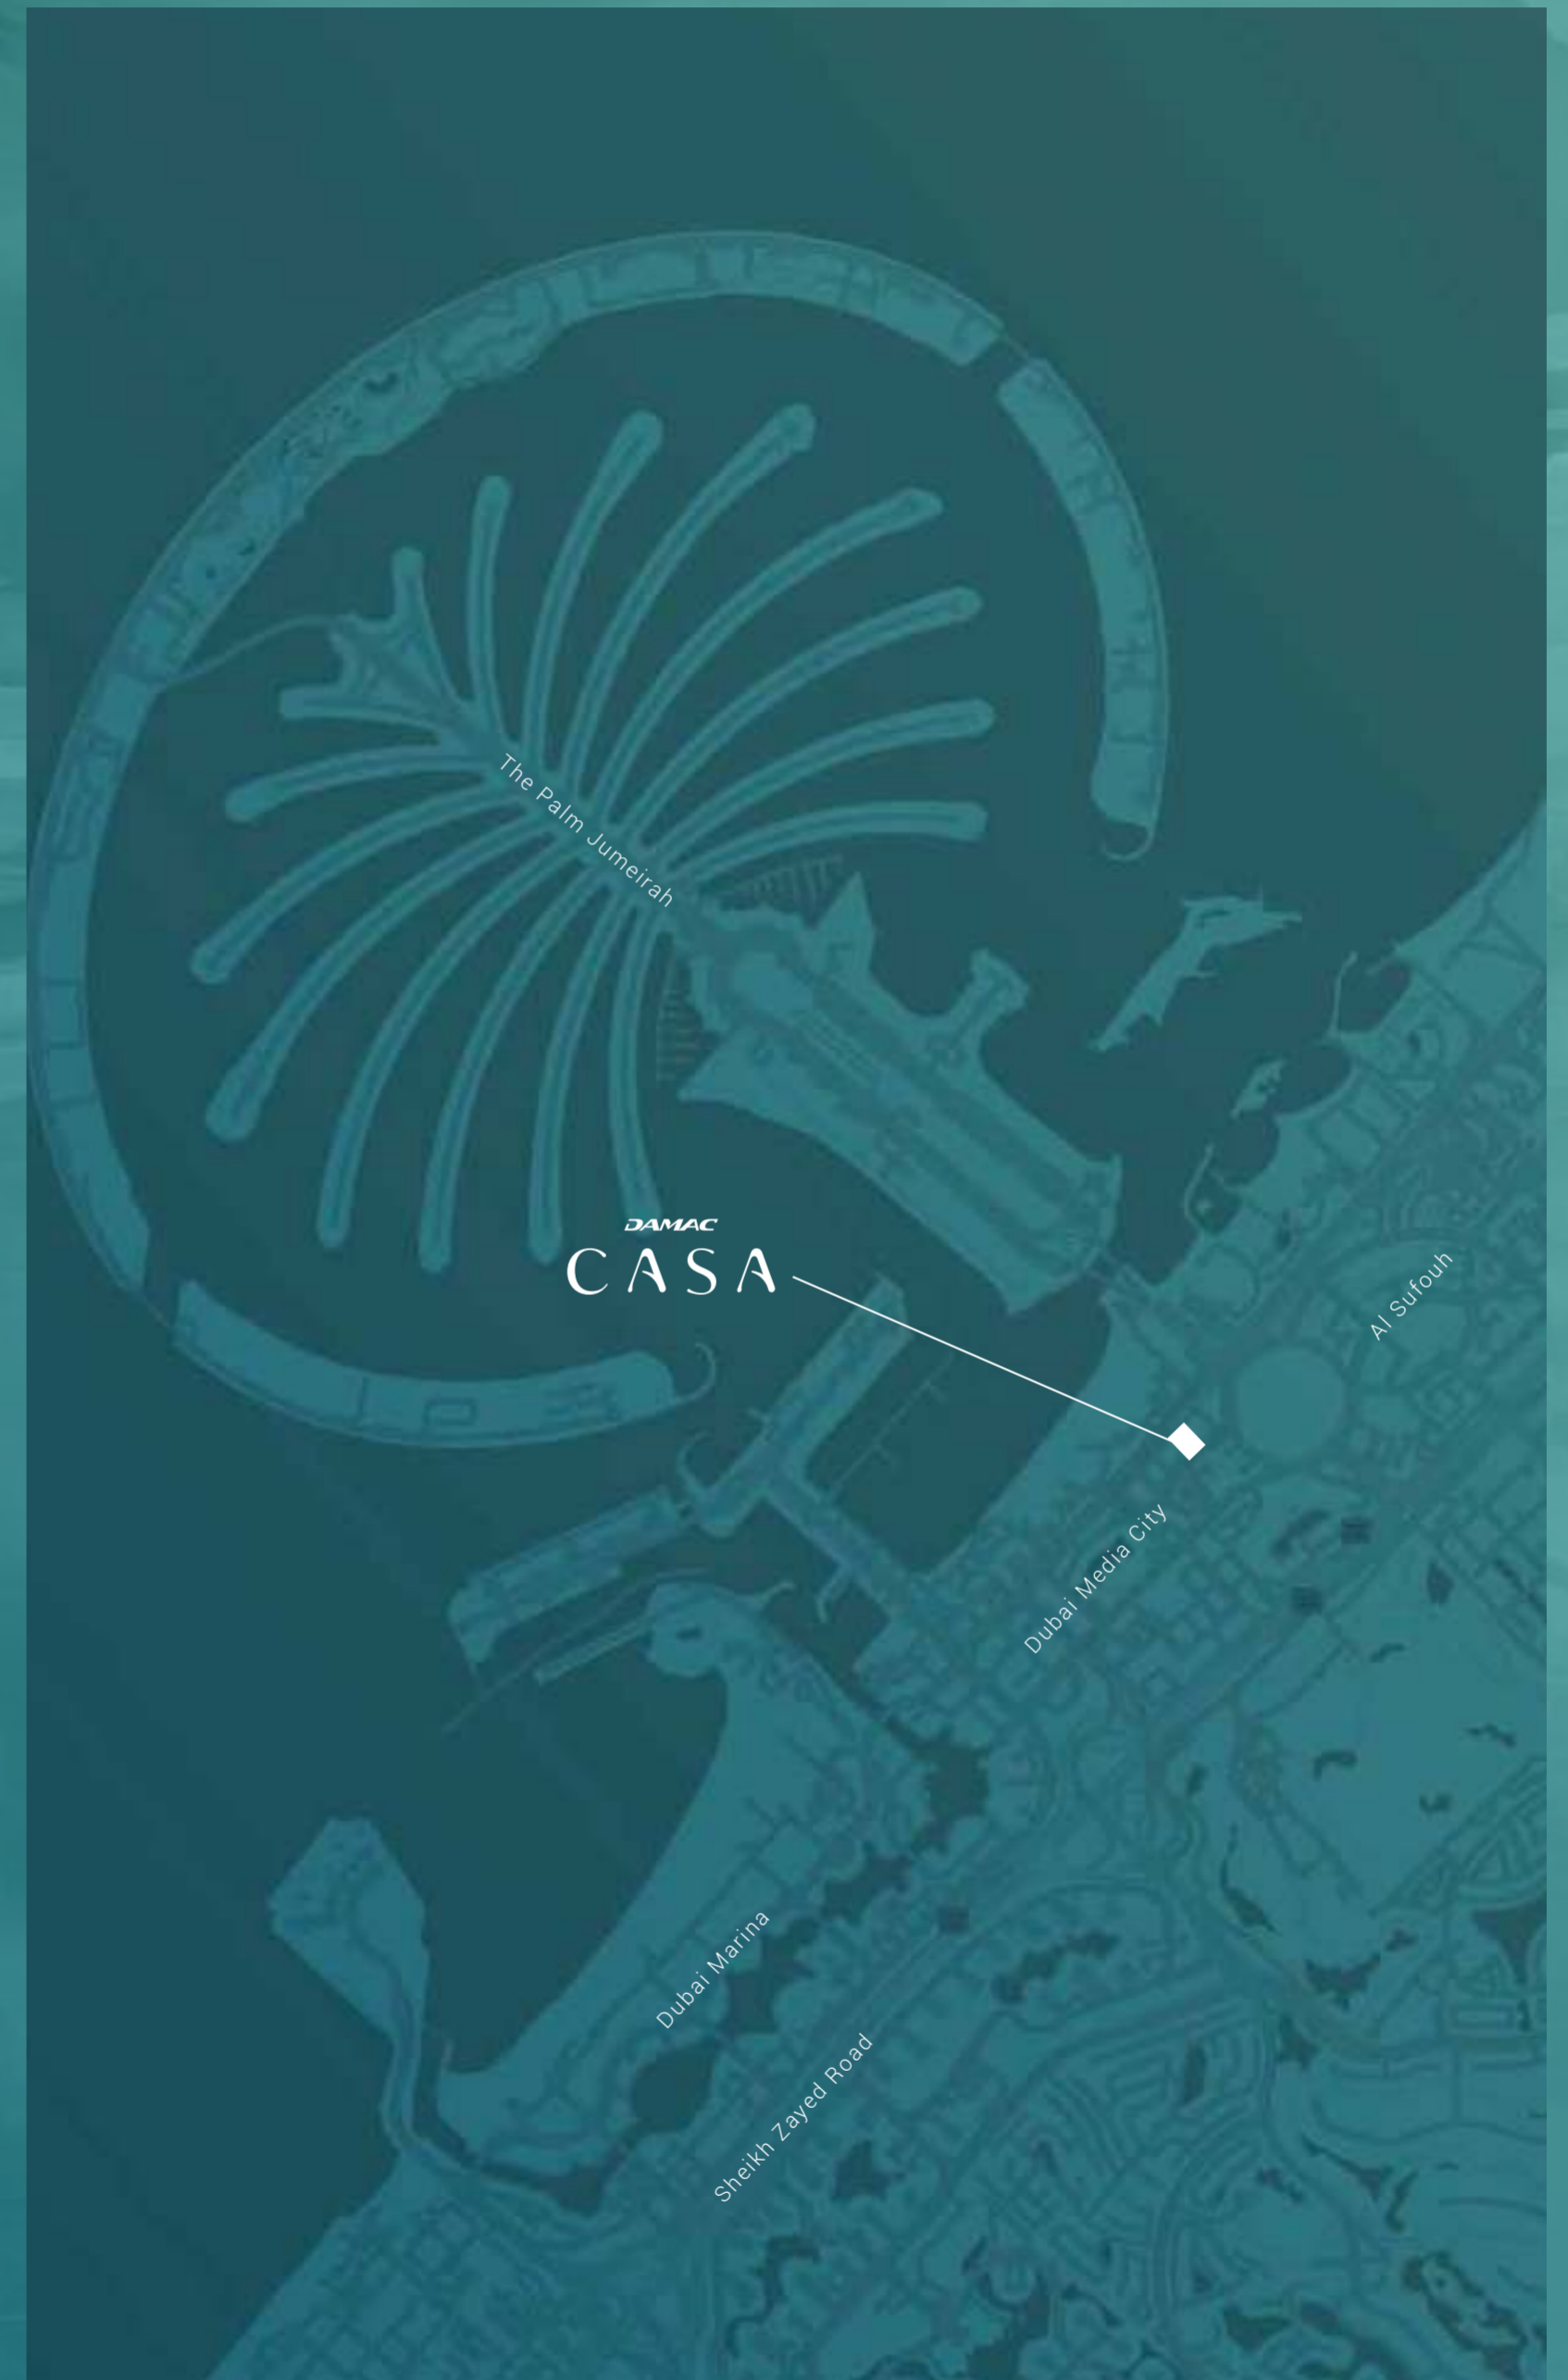

DAMAC CASA

WELCOME TO
YOUR NEW HOME

WHERE URBAN
LIVING BECOMES
ISLAND LIVING.

ESCAPE TO AN ISLAND IN THE SKY

PROXIMITY TO PARADISE

Find DAMAC Casa, your island escape in the sky, in Al Sufouh, near distinguished free zone developments including Dubai Internet City, Dubai Media City and Dubai Knowledge Park. DAMAC Casa is also close to the iconic Palm Jumeirah, Sheikh Zayed Road and only a 20-minute drive from Downtown Dubai and Dubai International Airport.