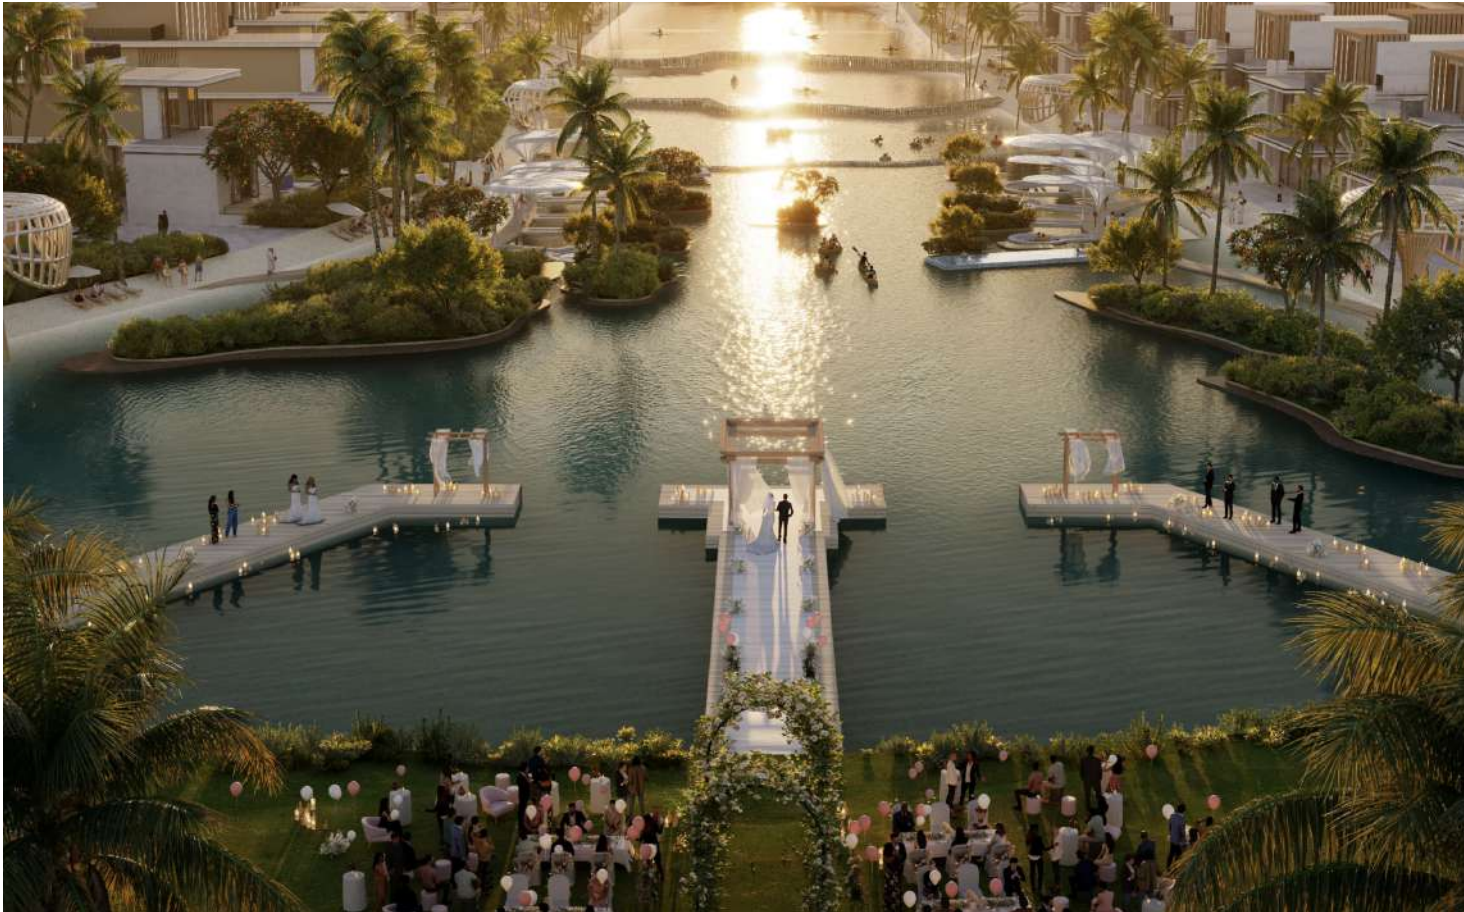

Wedding Venue

Features floating decks and showcase daylight views visible from the access gates