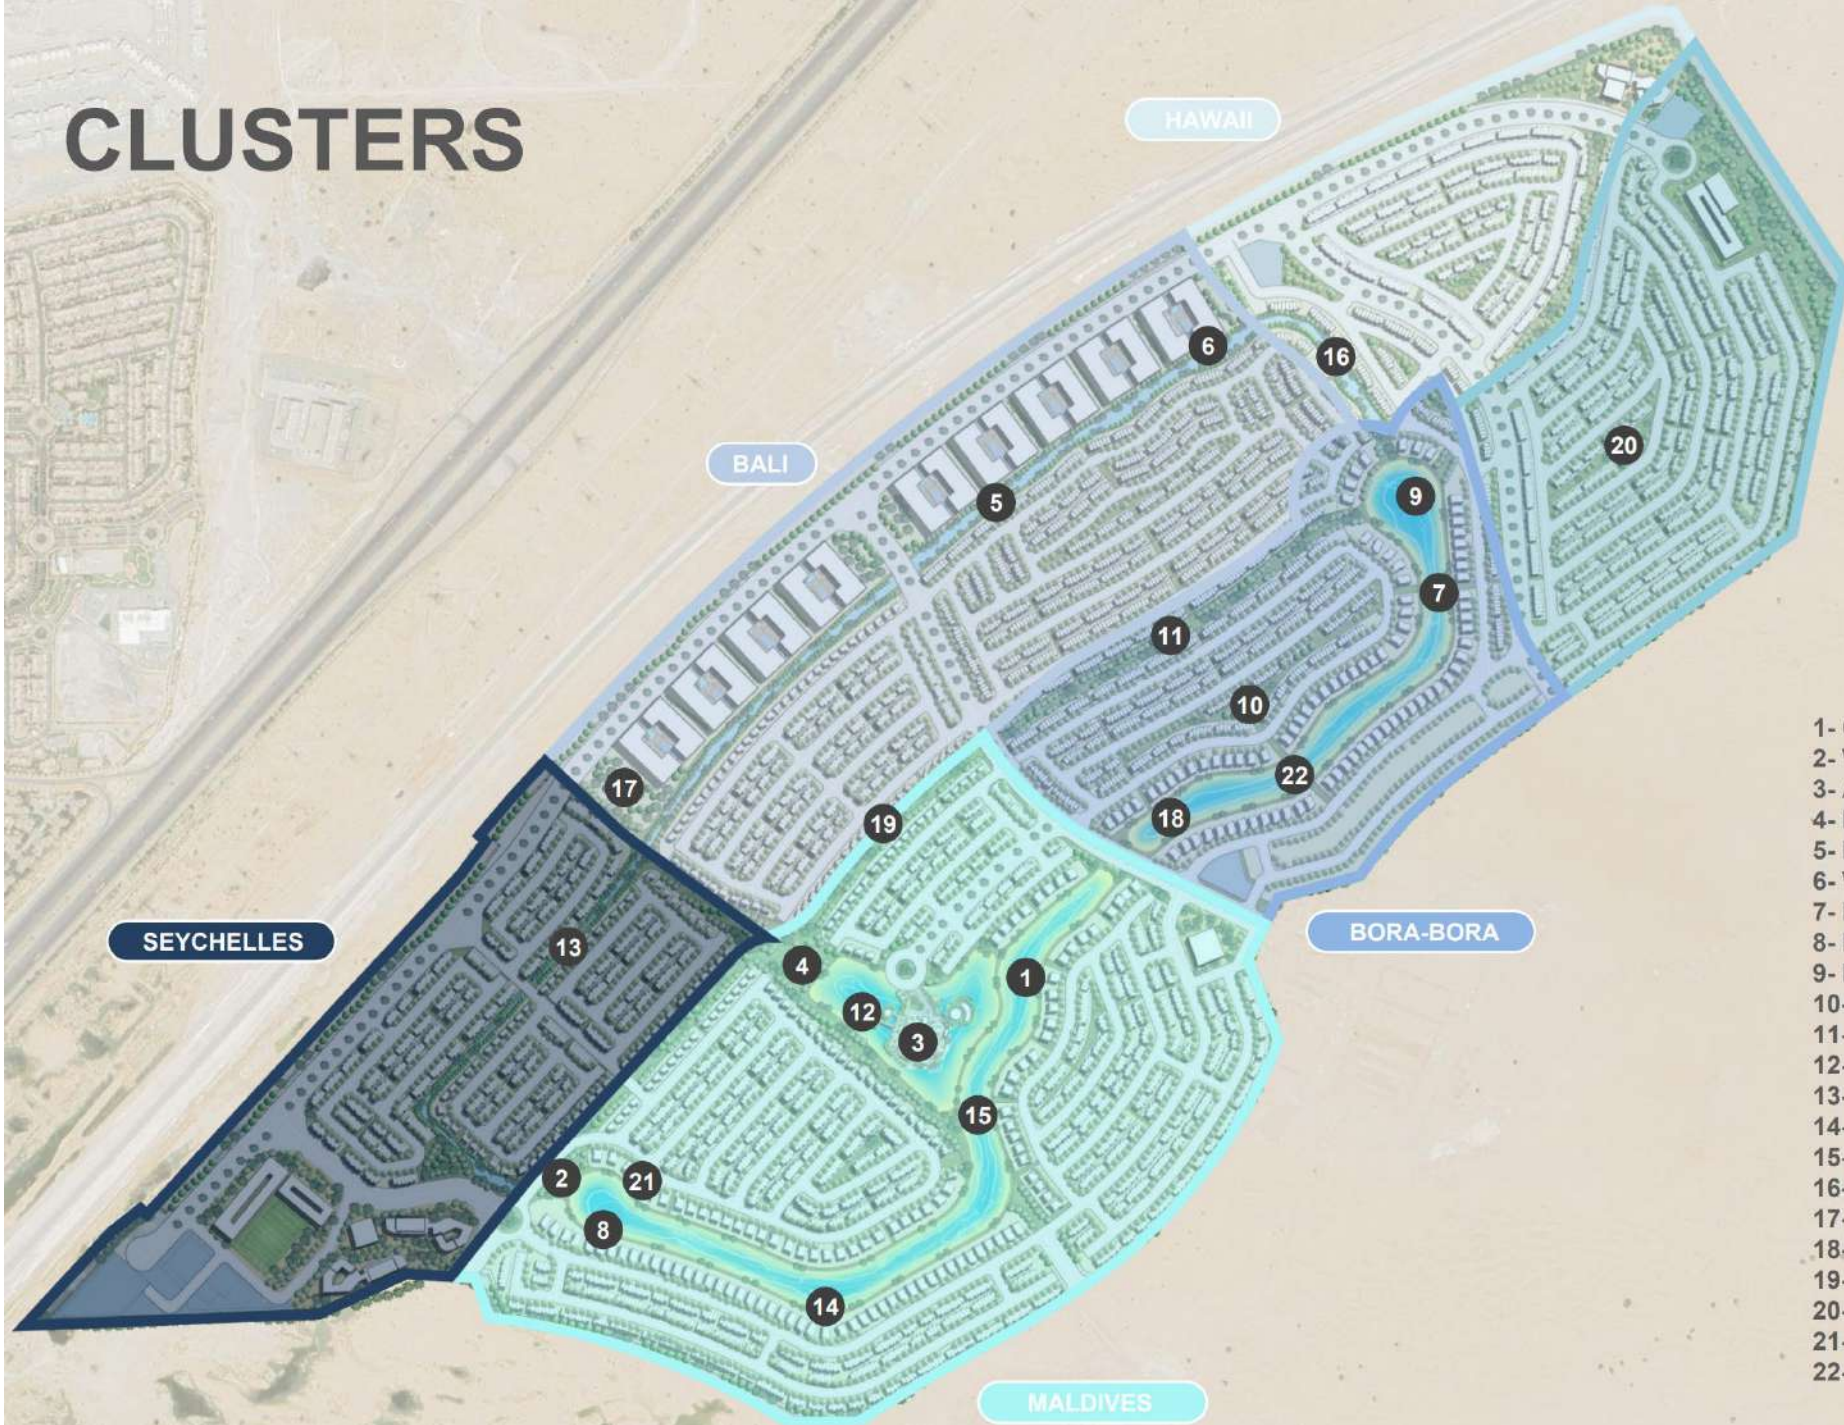

# DAMAC Islands

# LOCATION

## “Living in Paradise”

Tropical island-themed neighborhoods centered around water. Should tap into the quality of life afforded by the island paradise.

“Your own Island Getaway”

# CLUSTERS

- 1- Central Hub Fountain
- 2- Wedding Venue
- 3- Aqua Dome
- 4- Iguanas Park and Fruit market
- 5- Paddling (Gondola Style)
- 6- Water Platforms
- 7- Lagoon tour in hammock
- 8- Lagoon Waterfalls
- 9- Minigolf Island
- 10- Tortoise Garden
- 11- Parrot Park
- 12- Aqua Park
- 13- Jungle River
- 14- Rapids
- 15- Zipline
- 16- Jungle Swings
- 17- Yoga and Calisthenics Park
- 18- Yoga Floating Decks
- 19- Wildlife Park
- 20- Fitness Park
- 21- Hot Springs SPA
- 22- Private Boats Riding