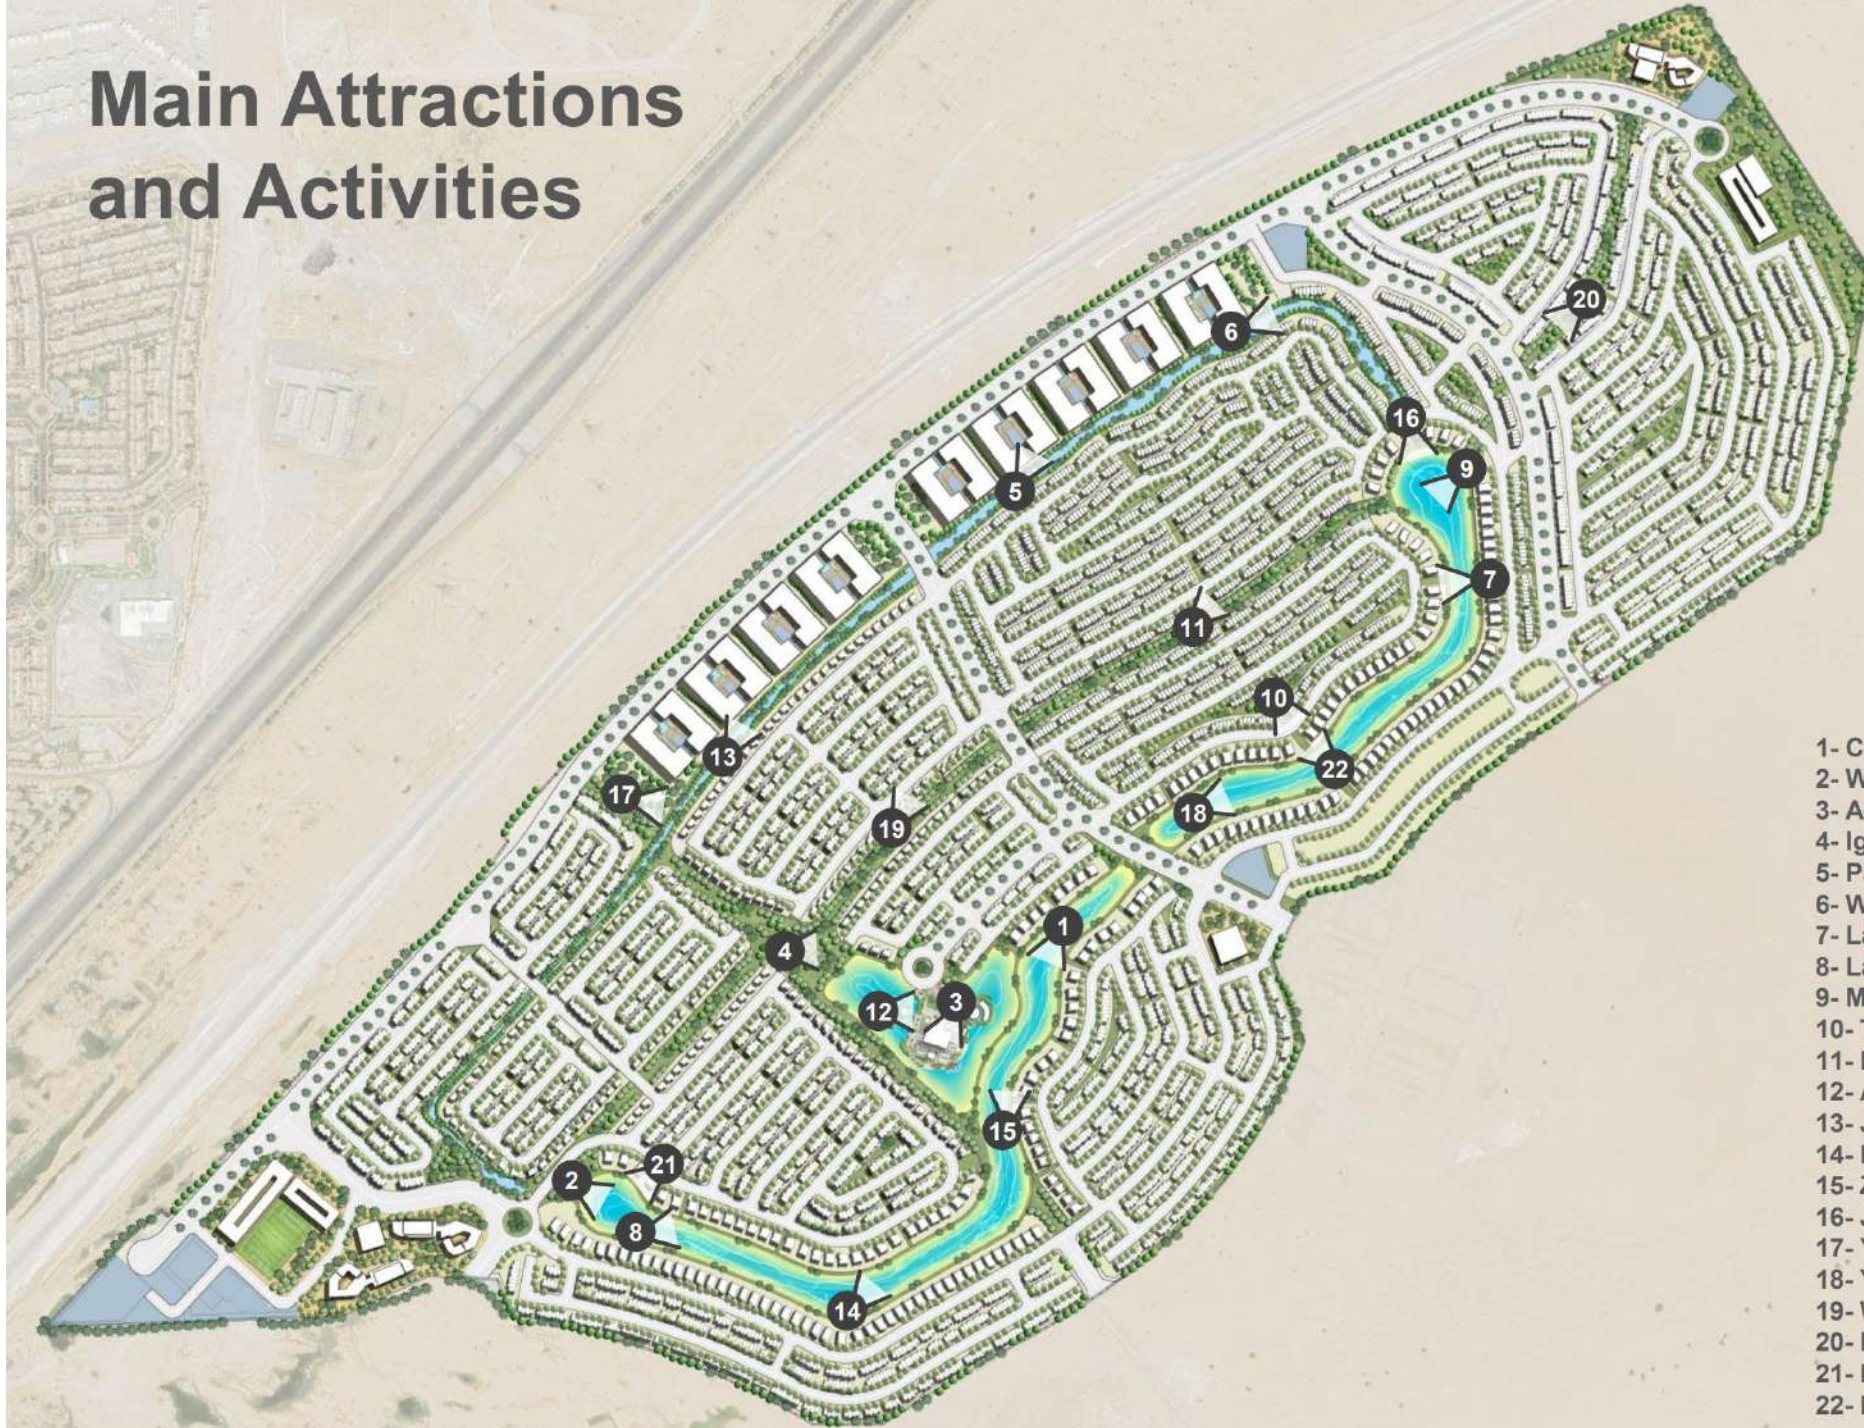

# BORA-BORA

# HAWAII

# BALI

# Main Attractions and Activities

- 1- Central Hub Fountain
- 2- Wedding Venue
- 3- Aqua Dome
- 4- Iguanas Park and Fruit market
- 5- Paddling (Gondola Style)
- 6- Water Platforms
- 7- Lagoon tour in hammock
- 8- Lagoon Waterfalls
- 9- Minigolf Island
- 10- Tortoise Garden
- 11- Parrot Park
- 12- Aqua Park
- 13- Jungle River
- 14- Rapids
- 15- Zipline
- 16- Jungle Swings
- 17- Yoga and Calisthenics Park
- 18- Yoga Floating Decks
- 19- Wildlife Park
- 20- Fitness Park
- 21- Hot Springs SPA
- 22- Private Boats Riding