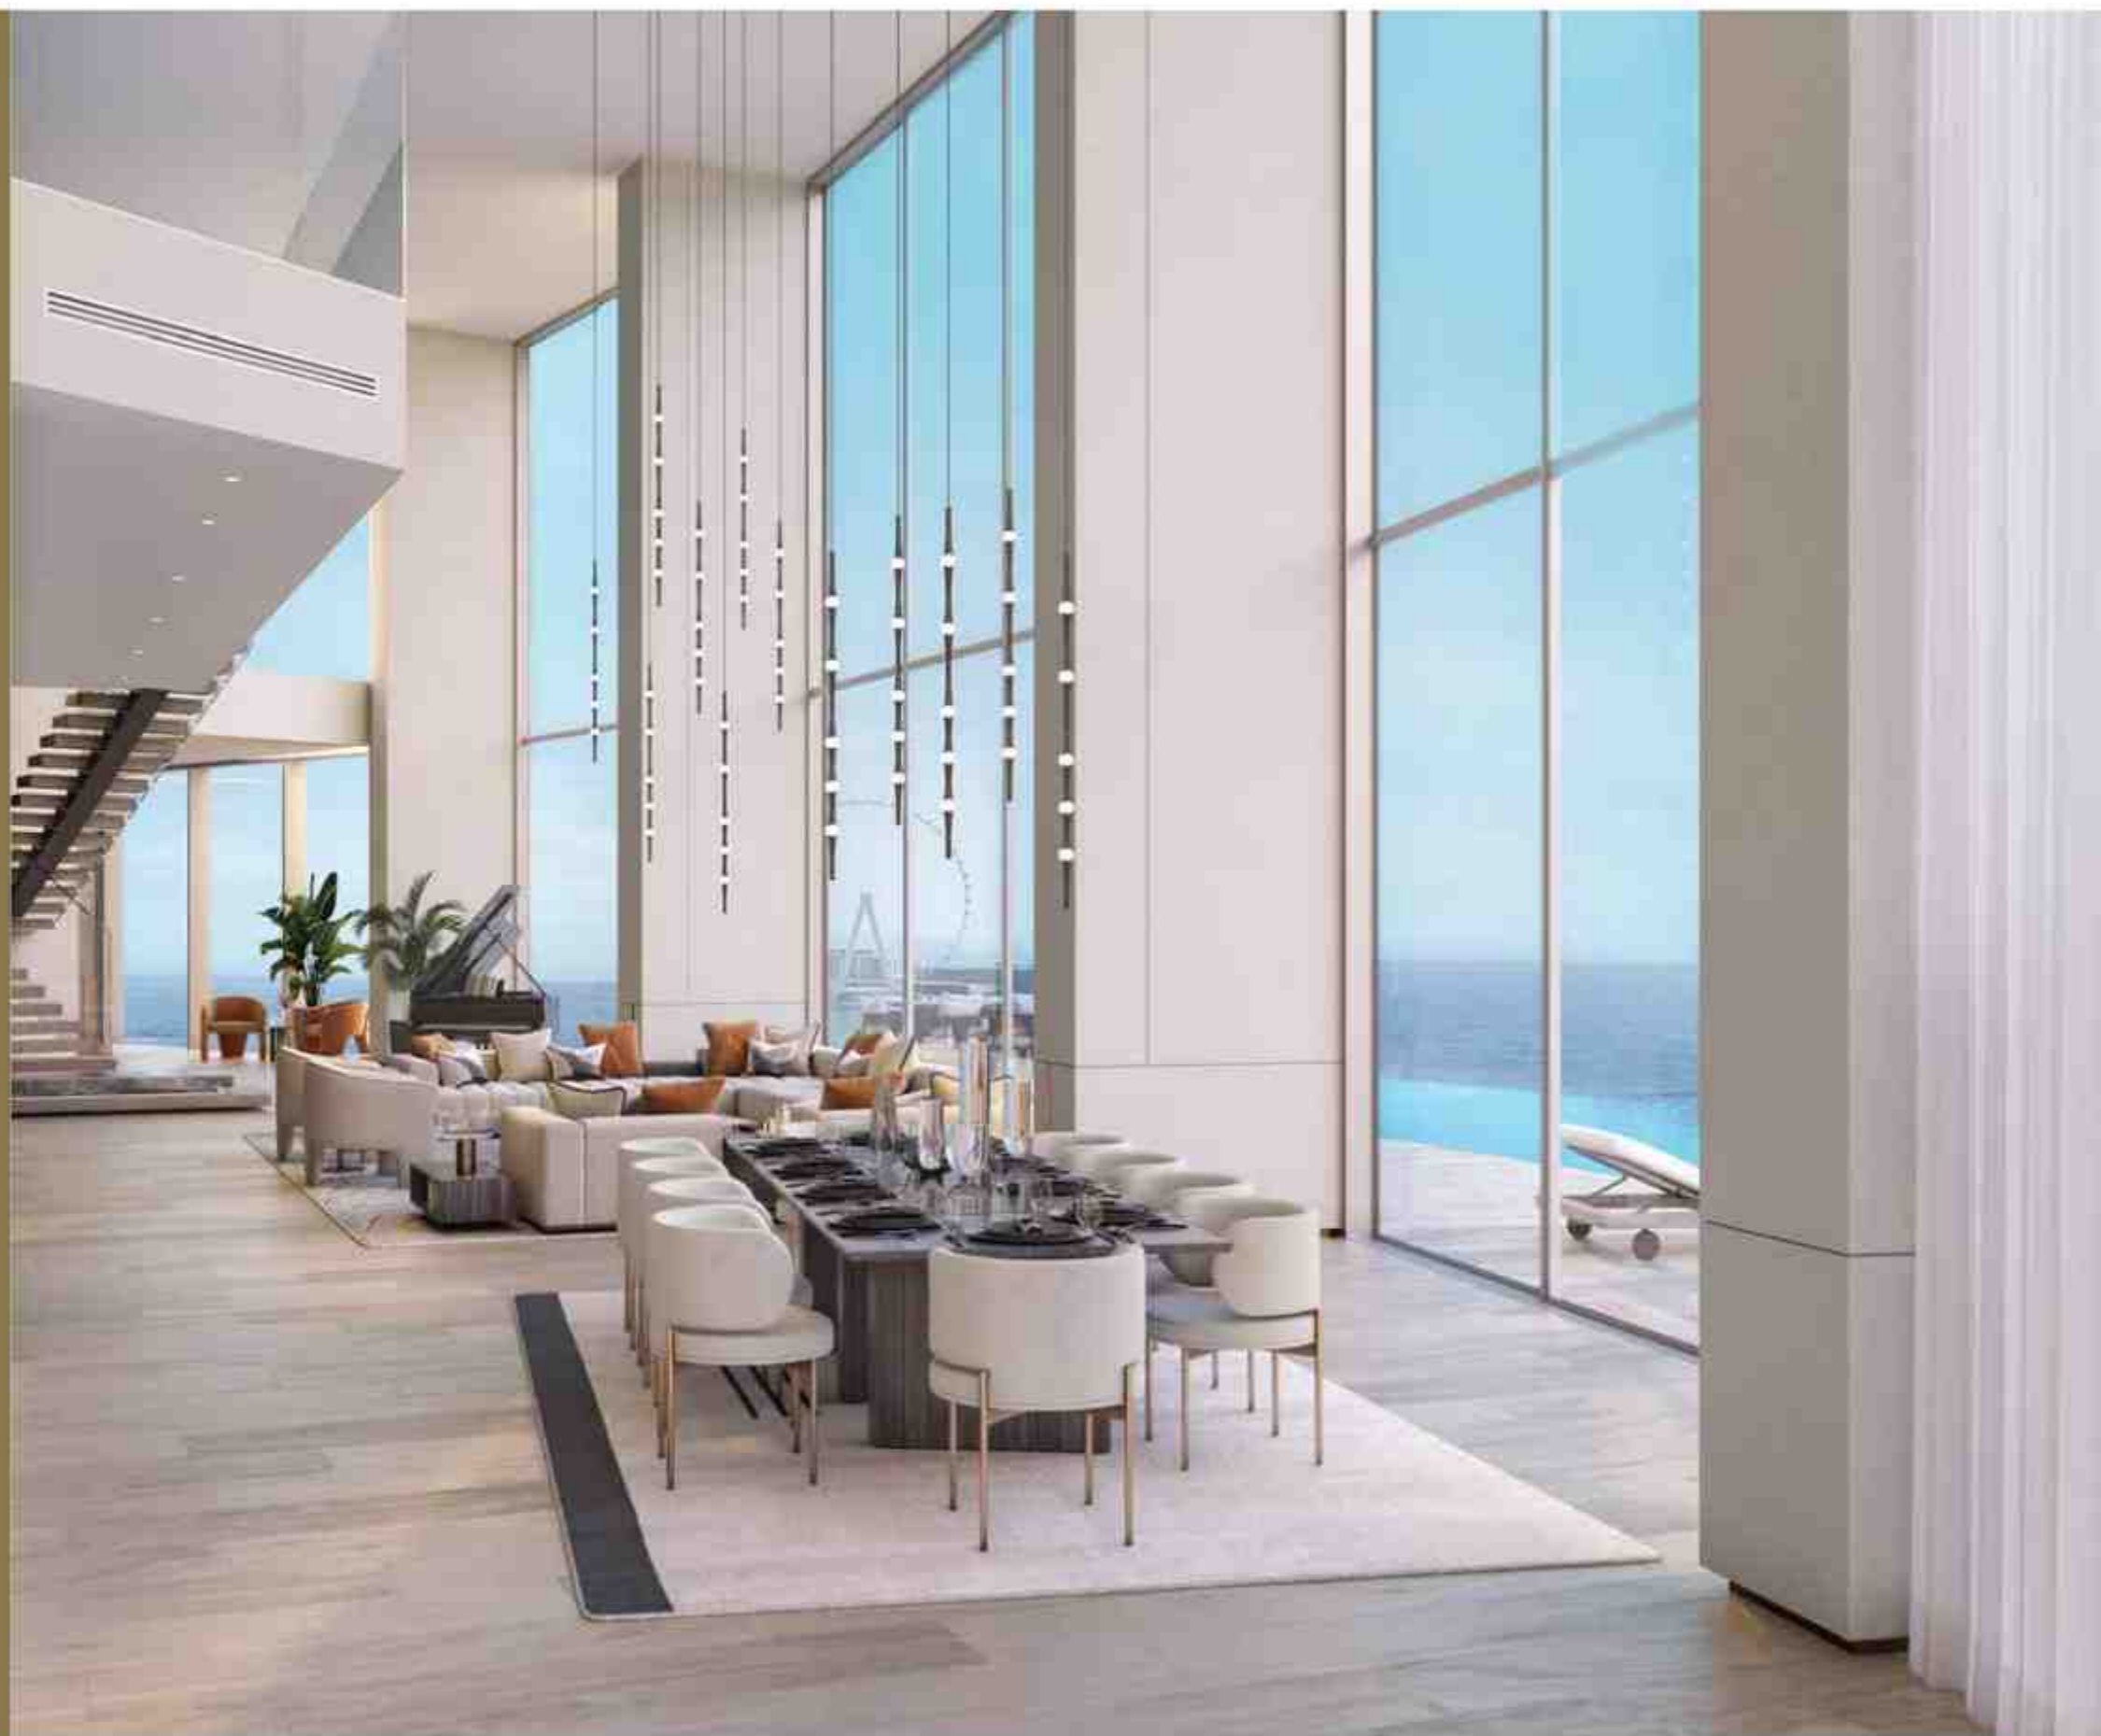

LIV
LUX

LIVUAE.COM