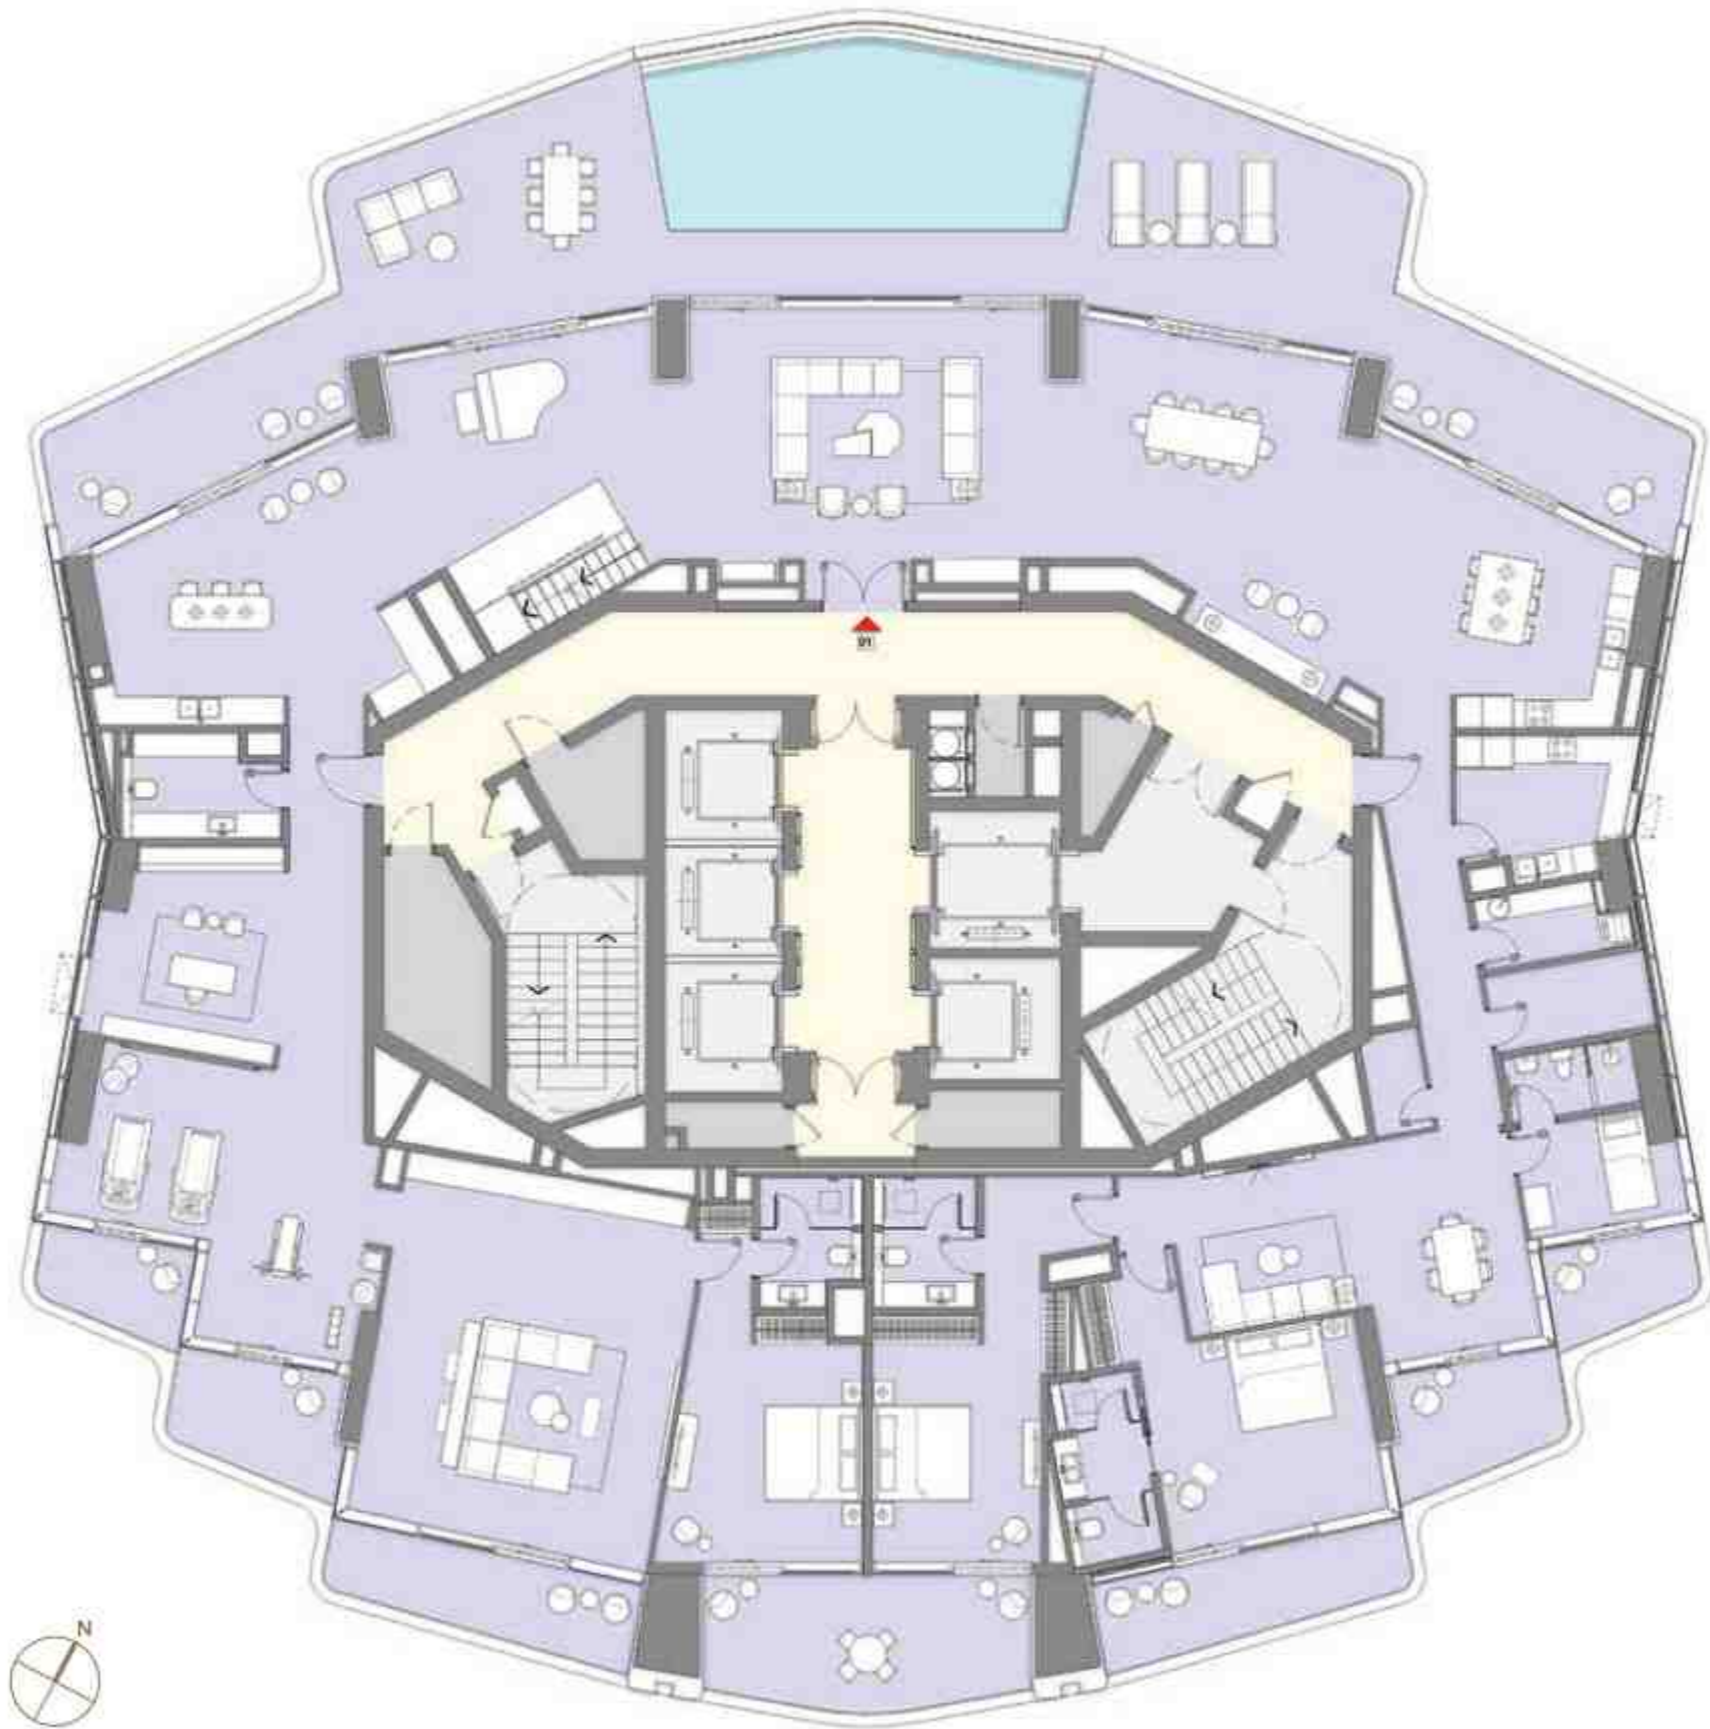

SUPERLUX PENTHOUSE LOWER FLOOR

LIV
LUX

TYPICAL FLOORPLANS

Penthouse Levels

Levels 46 - 47

5 Bedroom
Duplex Superlux Penthouse