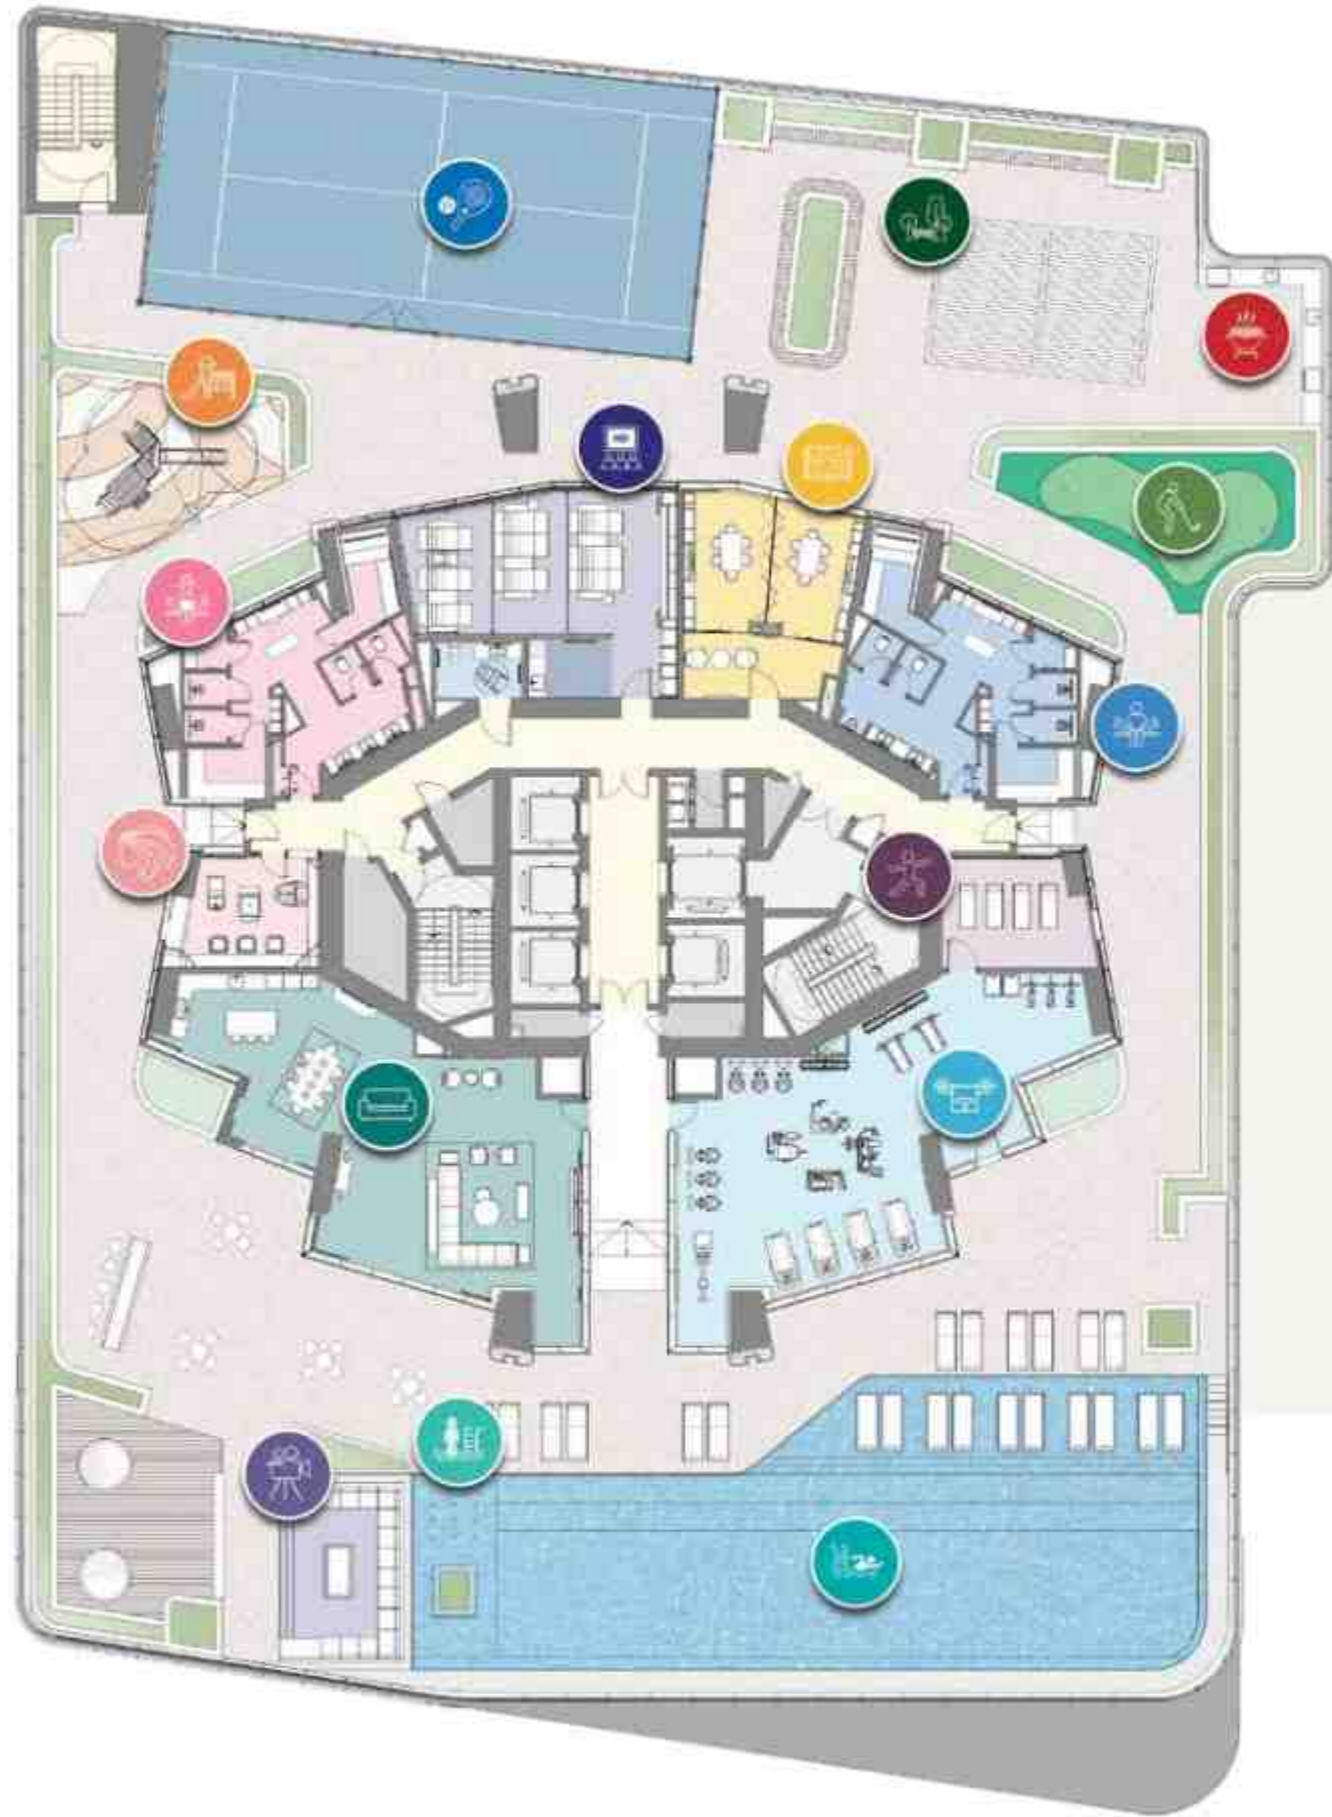

Experience breathtaking waterfront views while using the latest training equipment in the fitness center, private yoga rooms, or retreat into the

dedicated spa with sauna and steam rooms, with changing facilities for ladies and gents.

Invite your own beauticians to the Private Salon available to Residents Only.

Entertain or Host Private Events in the Luxury Residents Lounge, or have access to well equipped conference rooms. End your day with a movie in the state of the art Indoor Theatre, equipped with the latest in video equipment & Plush Seating.

A FULL FLOOR OF AMENITIES

OVER 27,000 SQ FT. OF AMENITIES EXCEEDS ALL EXPECTATIONS

-  Residents Lounge
-  Residents Beauty Salon
-  Ladies' Steam & Sauna
-  Indoor Movie Theatre
-  Conference & Study Rooms
-  Men's Steam & Sauna
-  Yoga Studio
-  Indoor Gym
-  Infinity Pool
-  Kids Splash Pool
-  Outdoor Cinema
-  Kids Play Area
-  Padel Court
-  Residence Gardens
-  BBQ & Dining Area
-  Golf Putting Green

AMENITIES FLOORPLAN

Residents Lounge

Invite family and friends to your dedicated residents lounge. A luxurious extension of your own residence located at the center of the amenities floor.

Finished in the same style and design as the residences, the lounge has natural stone flooring, custom kitchen cabinetry, large islands with bar seating, dining area and a comfortable tv seating area.