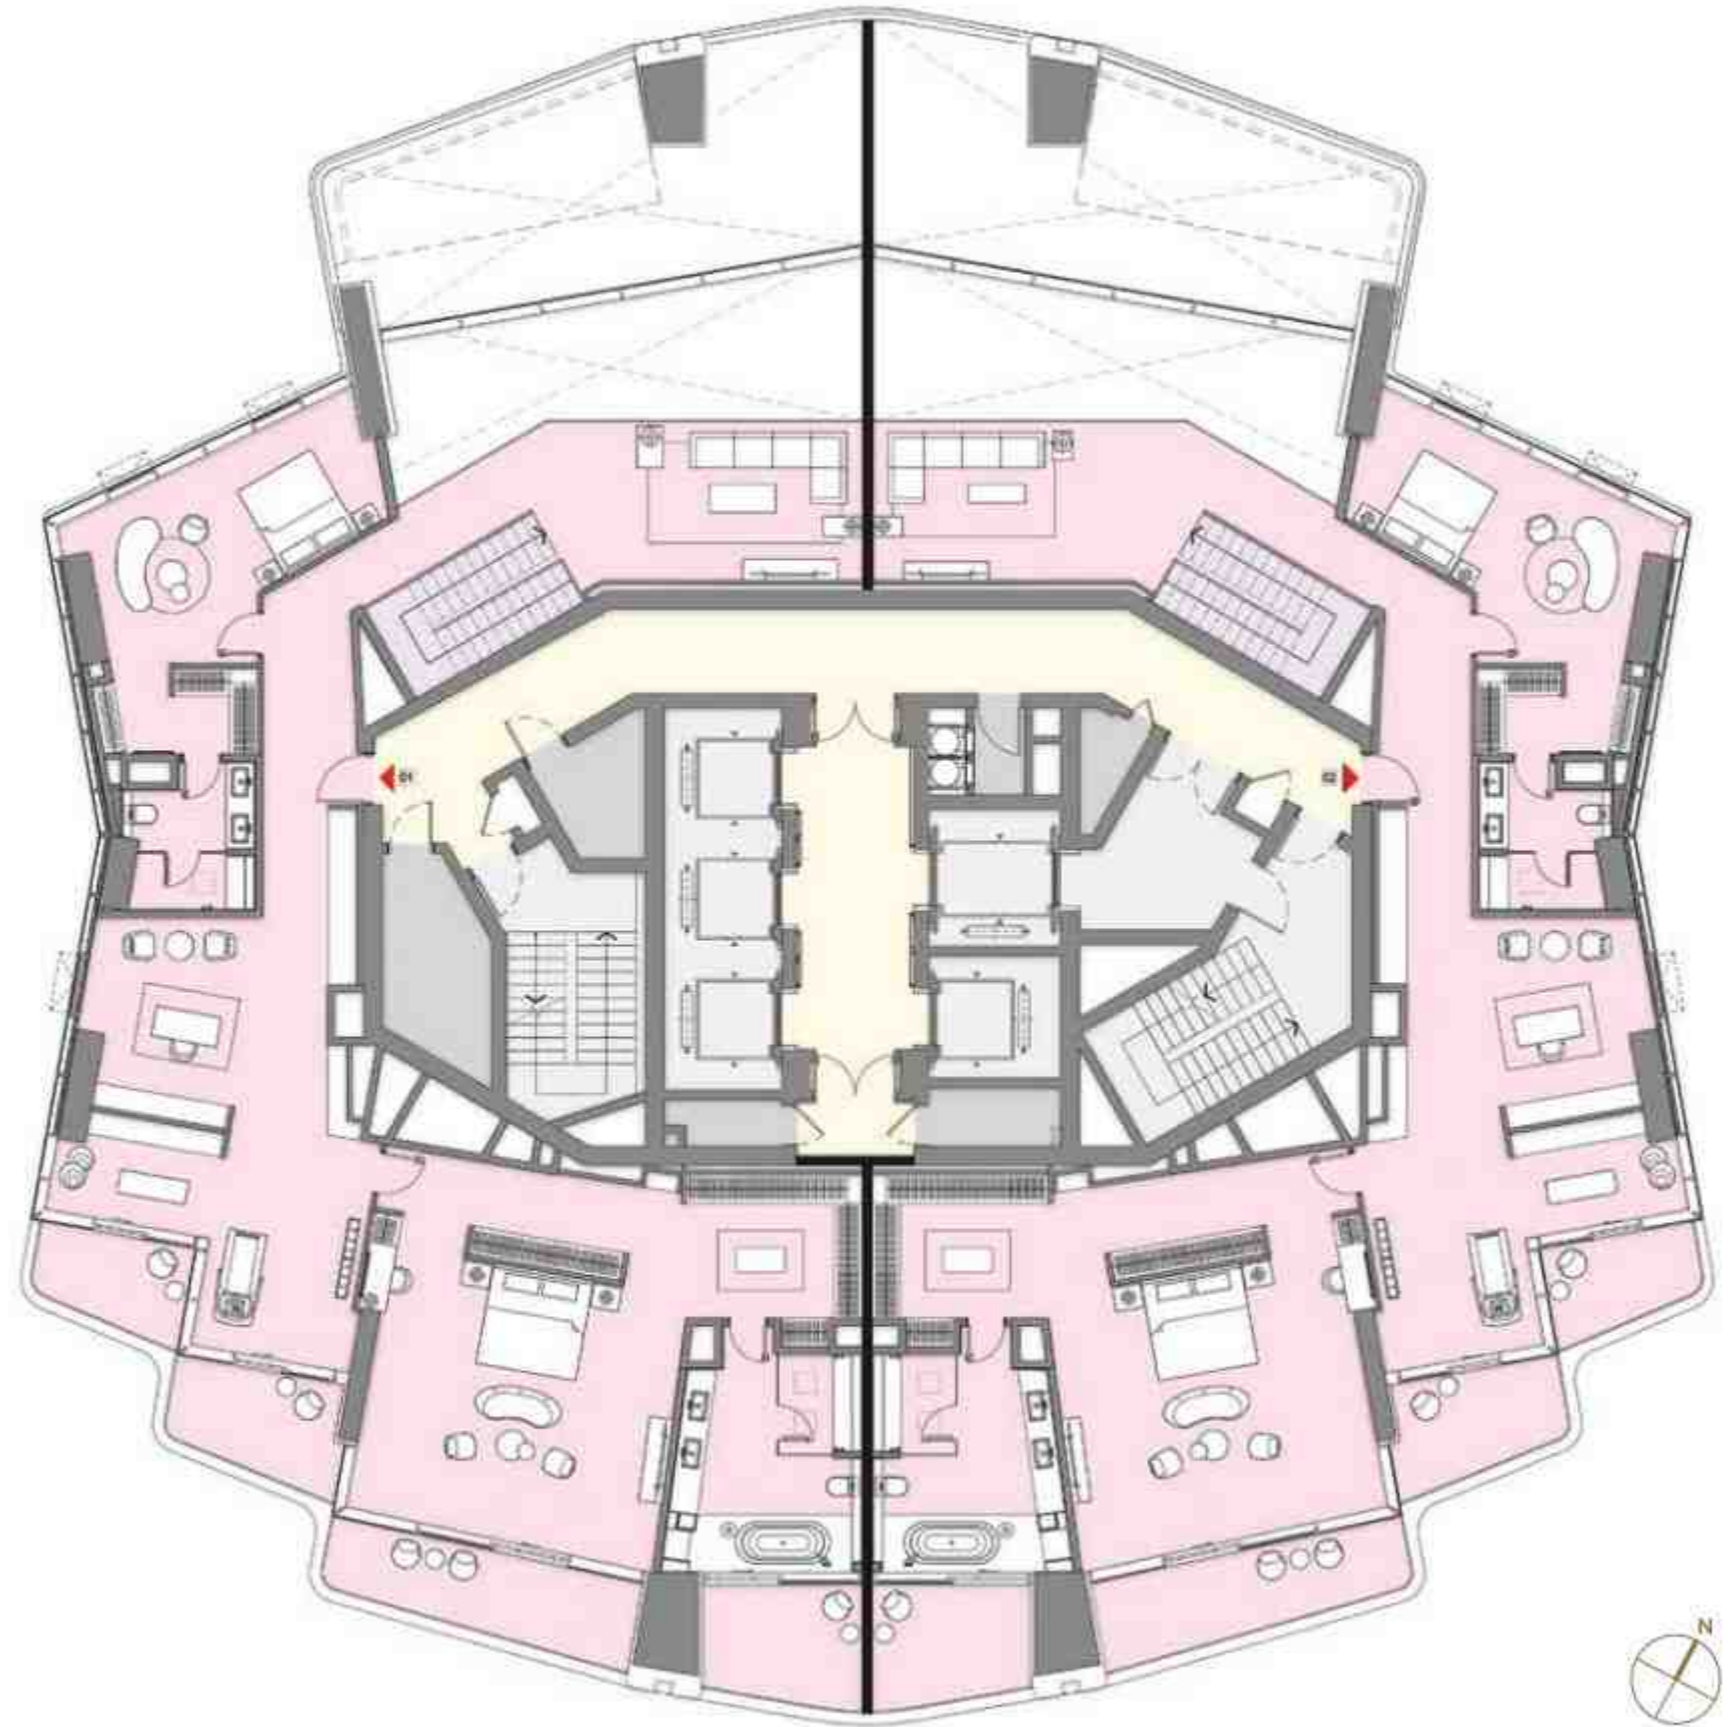

PENTHOUSE UPPER FLOOR