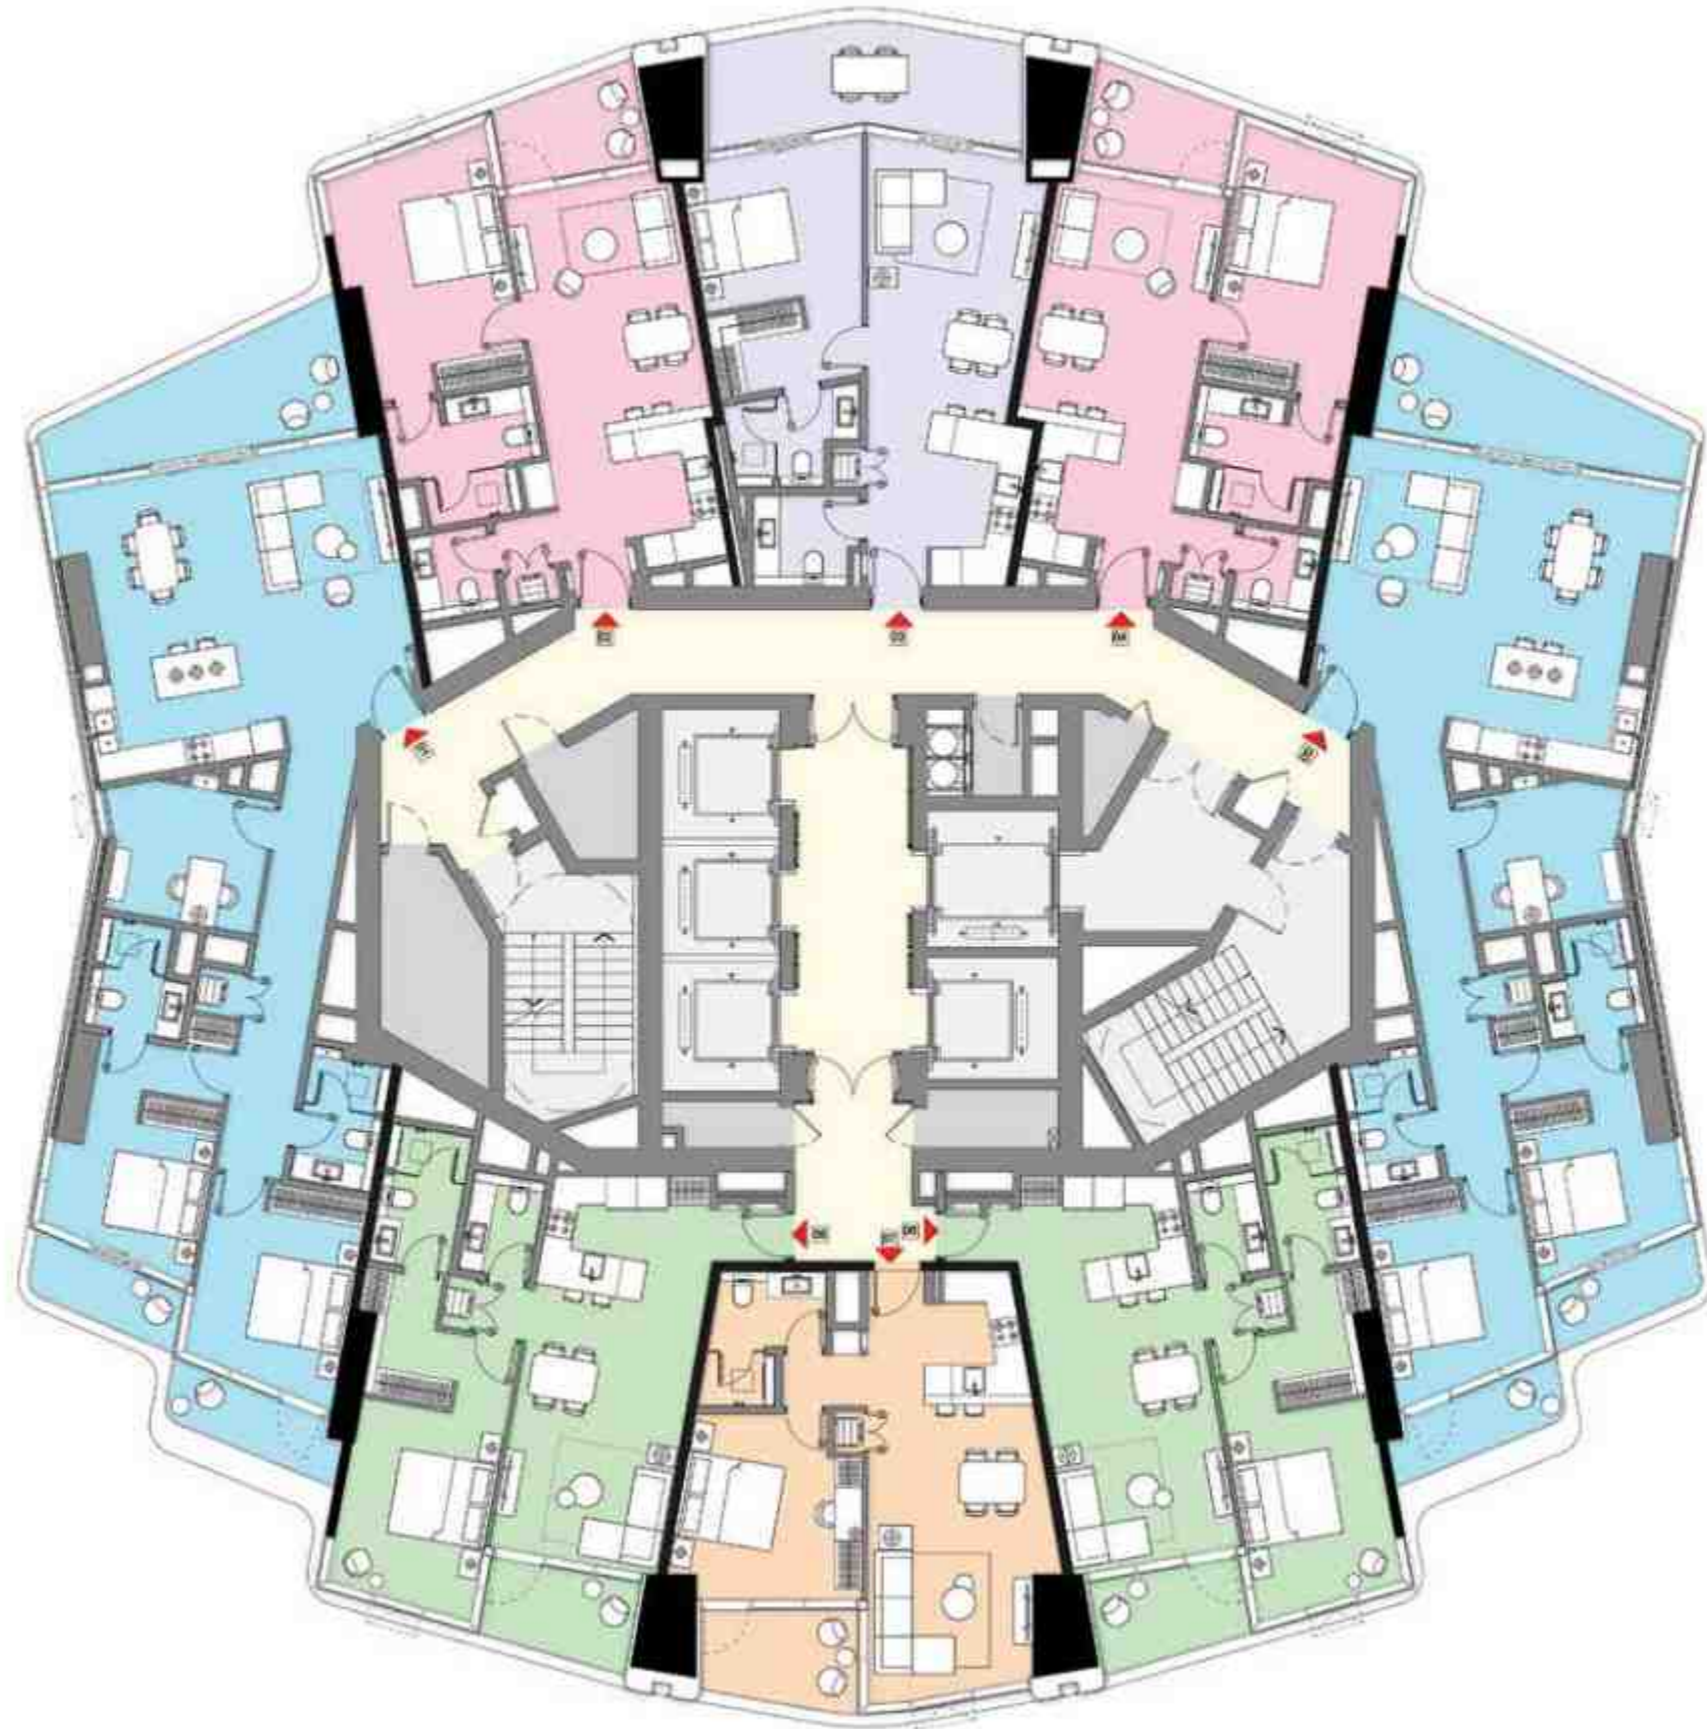

TYPICAL FLOORPLANS

Residential Levels

Levels 16 - 31

1 & 2 Bedroom Units

- 1BR-A (07)
- 1BR-B1 (02, 04)
- 1BR-C1 (06, 08)
- 1BR-C2 (03)
- 2BR-C (01, 05)