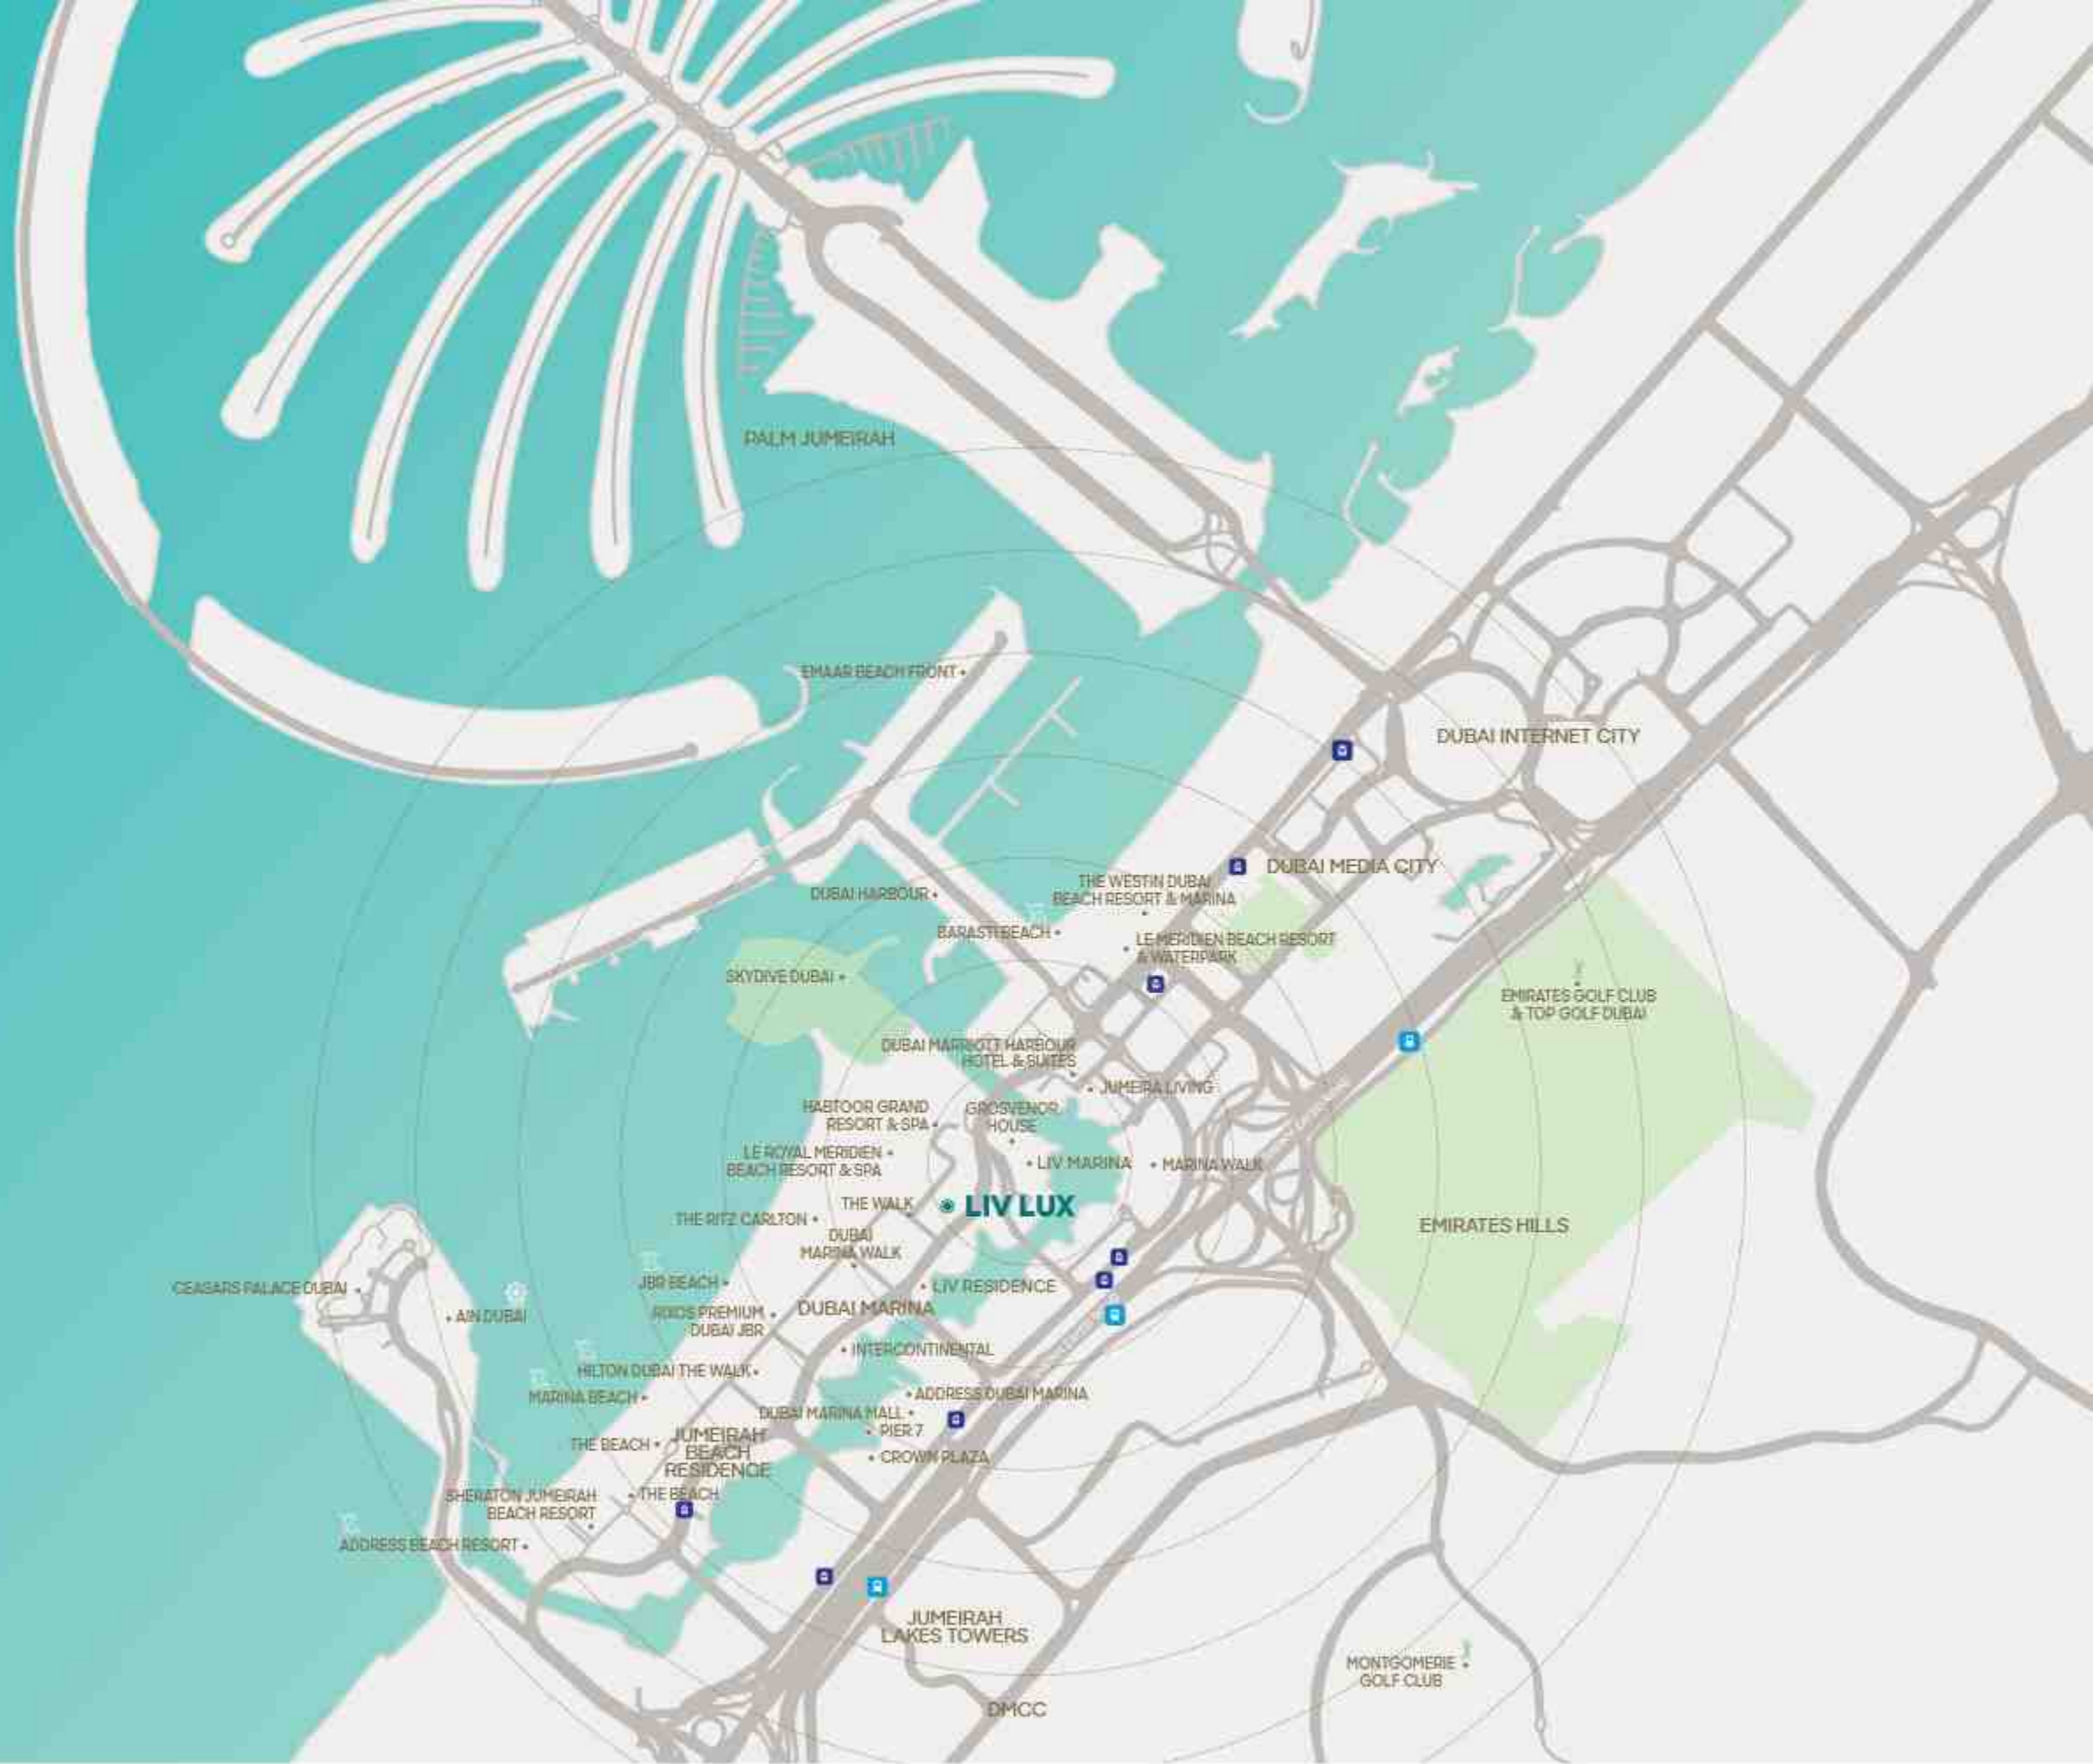

LIV BETWEEN THE BEACH & DUBAI MARINA

The tower enjoys a prime location nestled between the majestic Arabian Gulf and the vibrant sophistication of Dubai Marina.

The areas new address for ***Ultra-Luxury*** Oceanfront living.

REDEFINING THE SKYLINE

LOCATION

DUBAI MARINA

All within 5 minutes

DINING, LEISURE & SHOPPING

The Beach, JBR
Emirates Golf Club & TopGolf Dubai
Montgomerie Golf Club
Ain Dubai - Bluewaters
Dubai Marina Mall

5 STAR HOTELS

Le Royal Meridien
Ritz Carlton
Intercontinental
Grosvenor House
The Address JBR & Marina
Jumeirah Living Marina

TRANSPORT

Dubai Metro
Dubai Tram
RTA Water Taxi
Sheikh Zayed Road

OTHER NEARBY DESTINATIONS

Dubai International Airport - 22 mins
Al Maktoum International Airport - 22 mins
Mall of the Emirates - 7 mins
Dubai Hills Mall - 10 mins
Palm Jumeirah - 5 mins
DIFC - 18mins
Atlantic Aquaventure - 9 mins
Dubai Parks & Resorts - 15 mins