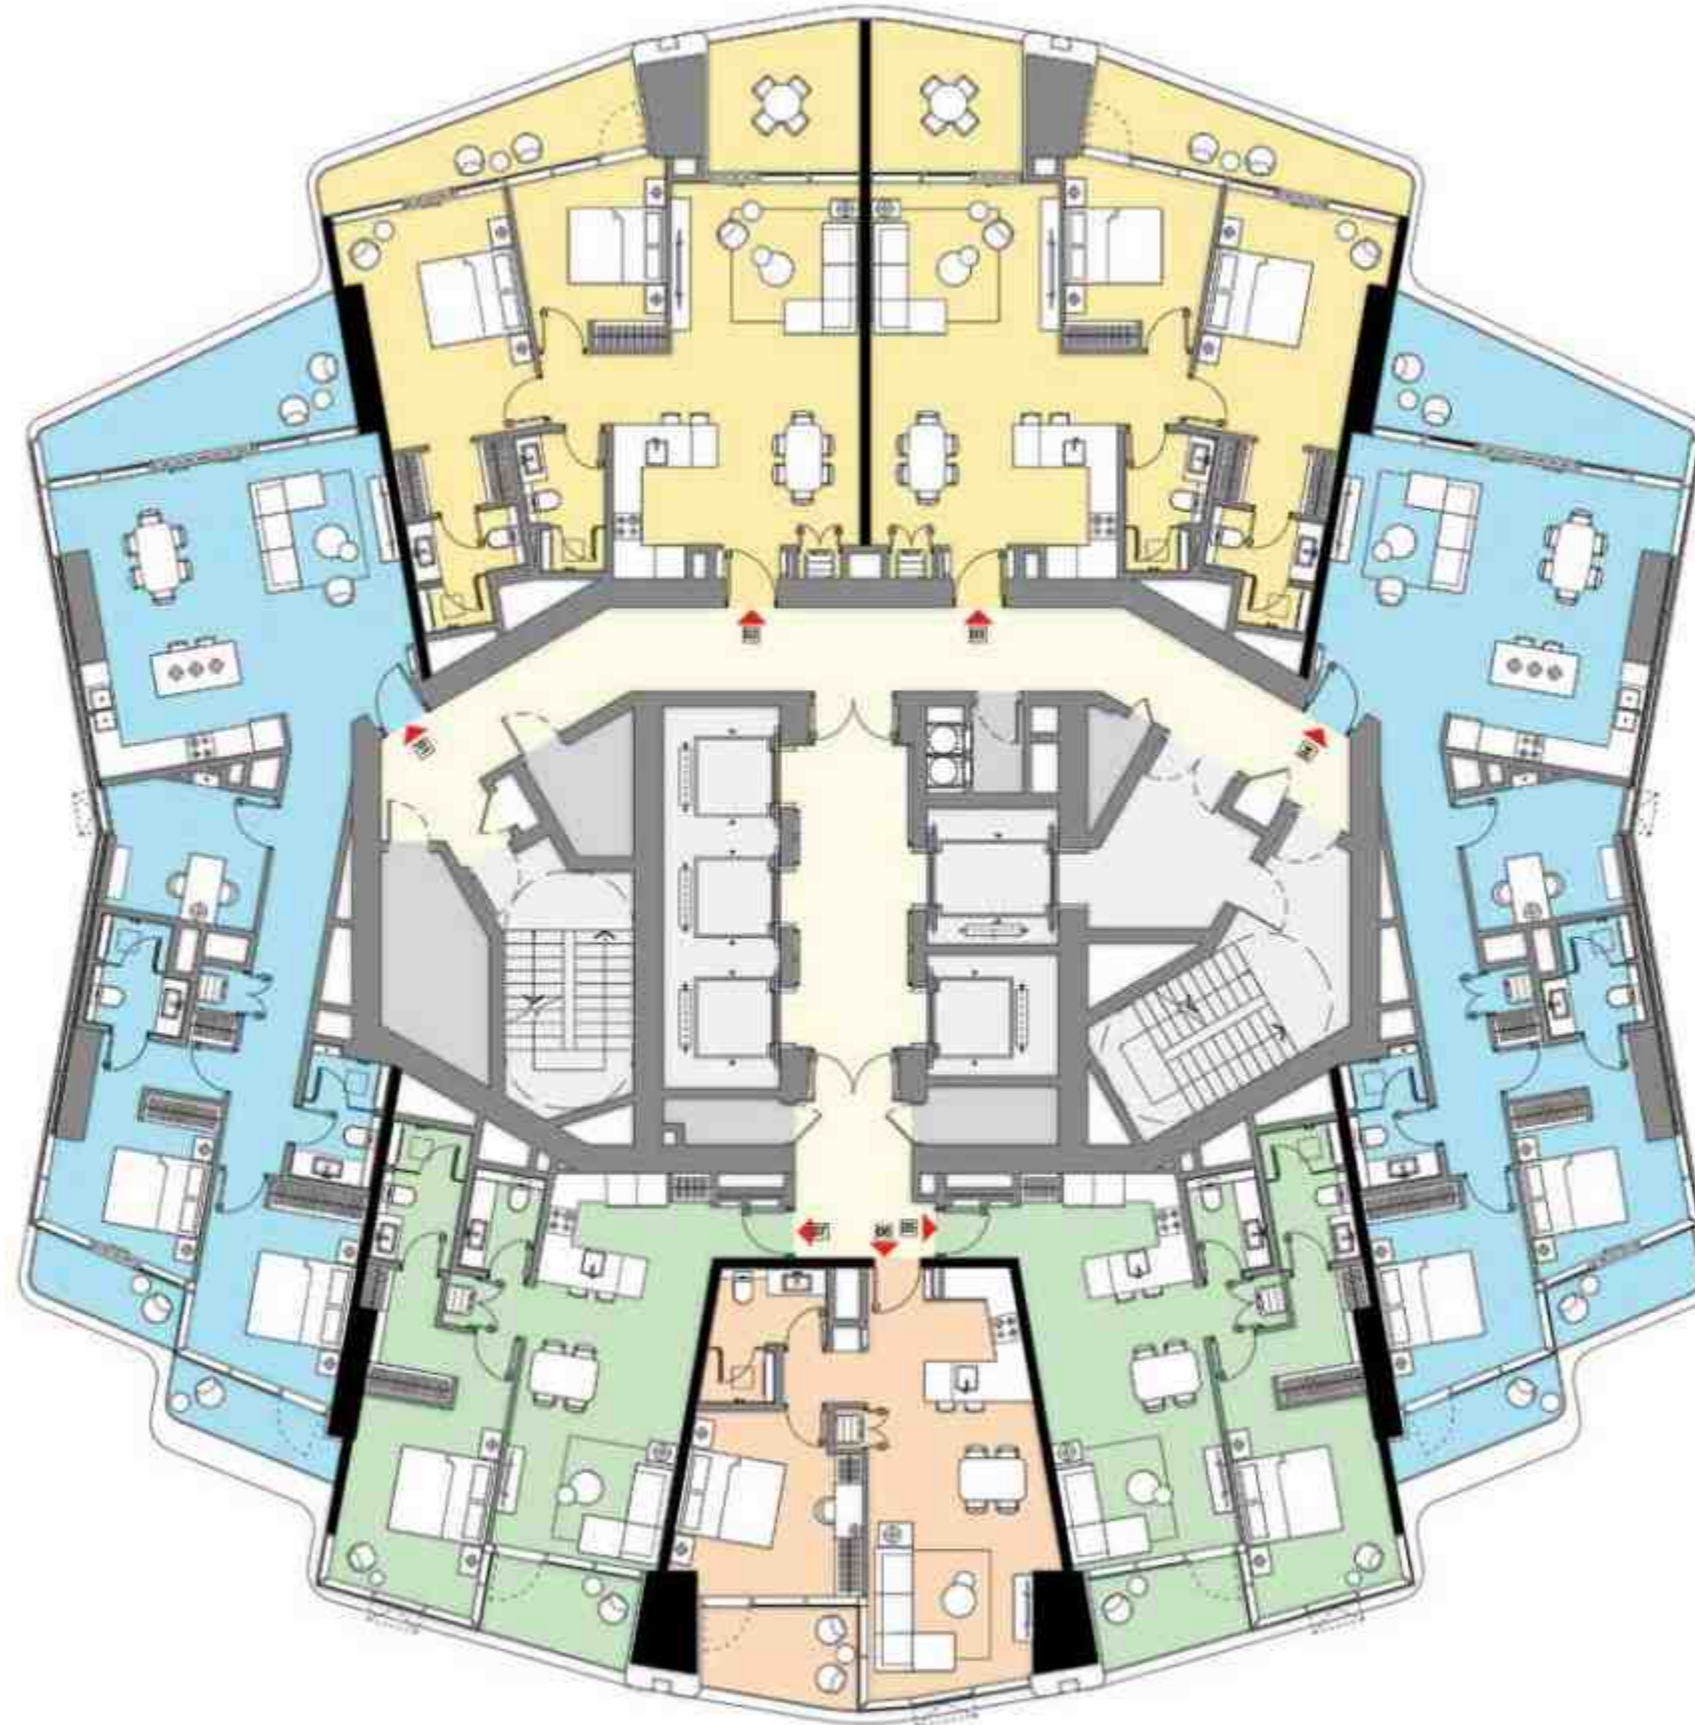

TYPICAL FLOORPLANS

Residential Levels

Levels 08 - 15

1 & 2 Bedroom Units

- 1 BR-A (Units 06)
- 1 BR-C1 (Units 05, 07)
- 2 BR-A (Units 02, 03)
- 2 BR-C (Units 01, 04)