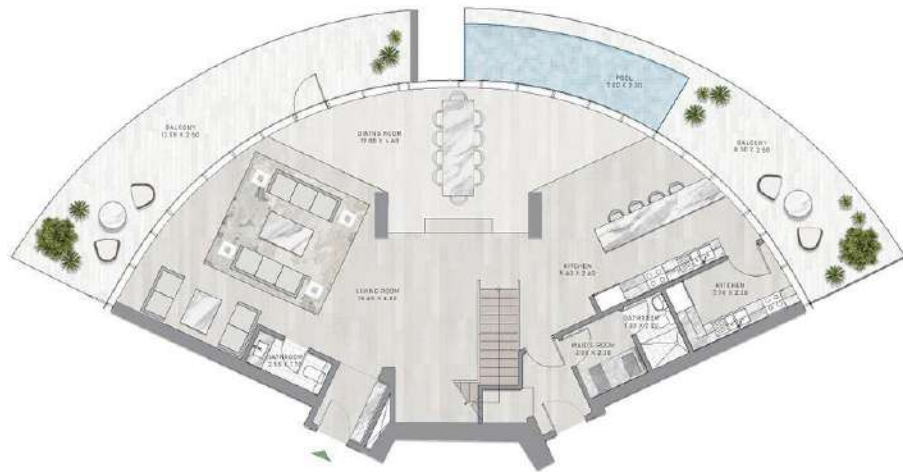

FLOOR PLAN

TYOLOGIES

4-BEDROOM SUPER LUXURY LOWER & UPPER
SALEABLE AREA: 4761 SQFT