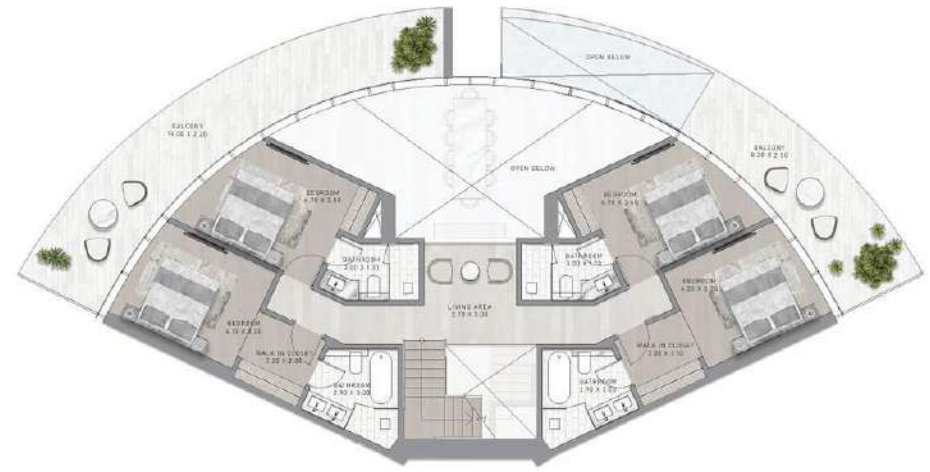

FLOOR PLAN

TYOLOGIES

4-BEDROOM SUPER LUXURY LOWER & UPPER
SALEABLE AREA: 4761 SQFT