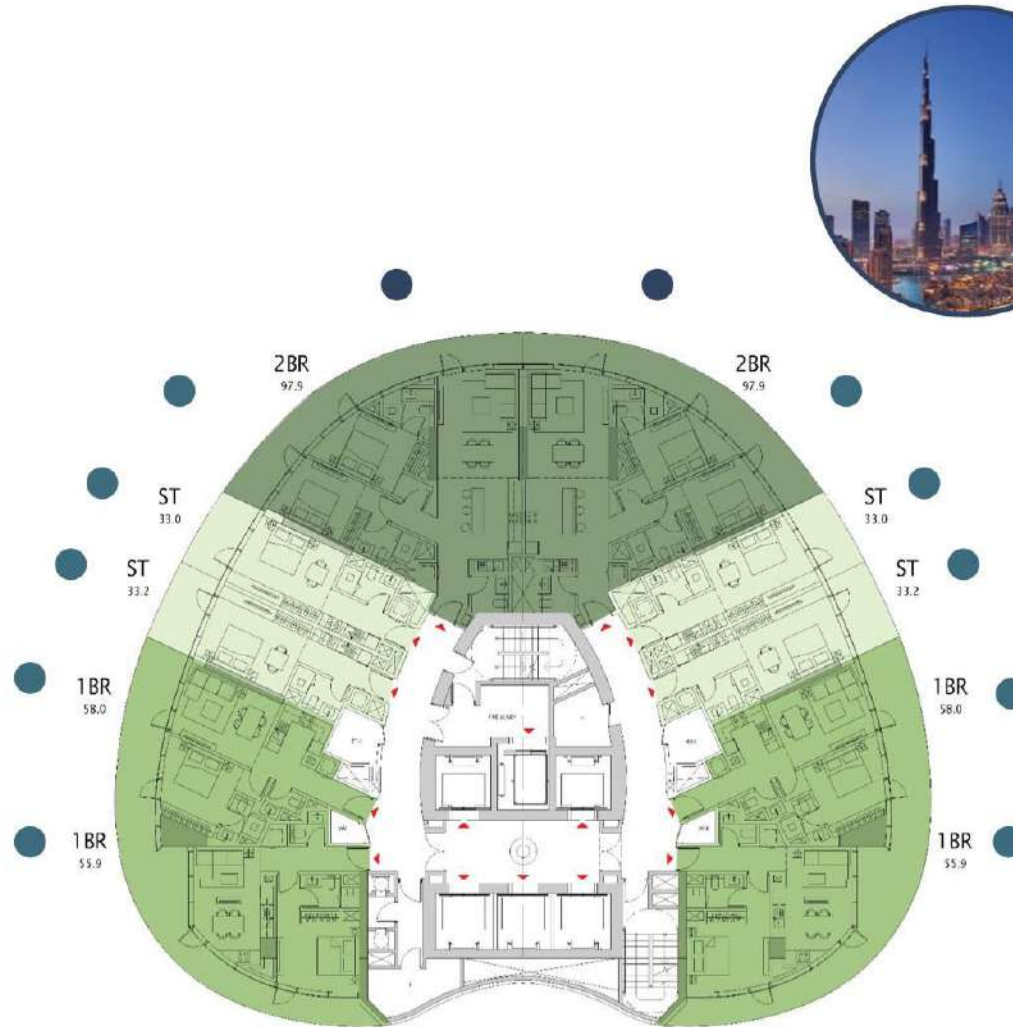

de GRISOGONO

THE LOCATION

TYPICAL FLOOR PLAN

VIEW ANALYSIS

- STUDIO
- 1-BEDROOM
- 2-BEDROOM
- CANAL VIEW
- BURJ KHALIFA VIEW

CANAL
CROWN
de GRISOGONO

CANAL
CROWN

de GRISOGONO

CANAL
CROWN

de GRISOGONO

CANAL
CROWN

de GRISOGONO

RISE ABOVE LUXURY

TOWER CONFIGURATION

2B+G+3P+38+ROOF

LEVEL 38TH

OBSERVATION DECK

LEVEL 36TH TO 37TH

3-BR DUPLEX & 4-BR DUPLEX

LEVEL 2ND TO 35TH

STUDIO, 1 BR, 2 BR, 2-BR DUPLEX

PODIUM AMENITIES

PLANET-INSPIRED GARDEN
UFO SPA
AQUA EXERCISE
SWIM VR

GROUND LEVEL