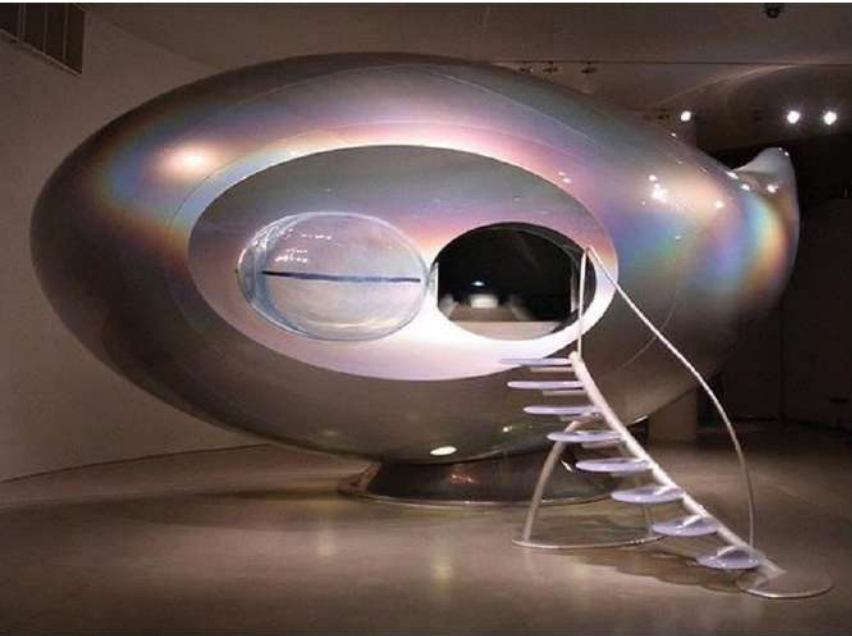

AMENITIES

UFO SPA – RELAXATION PODS