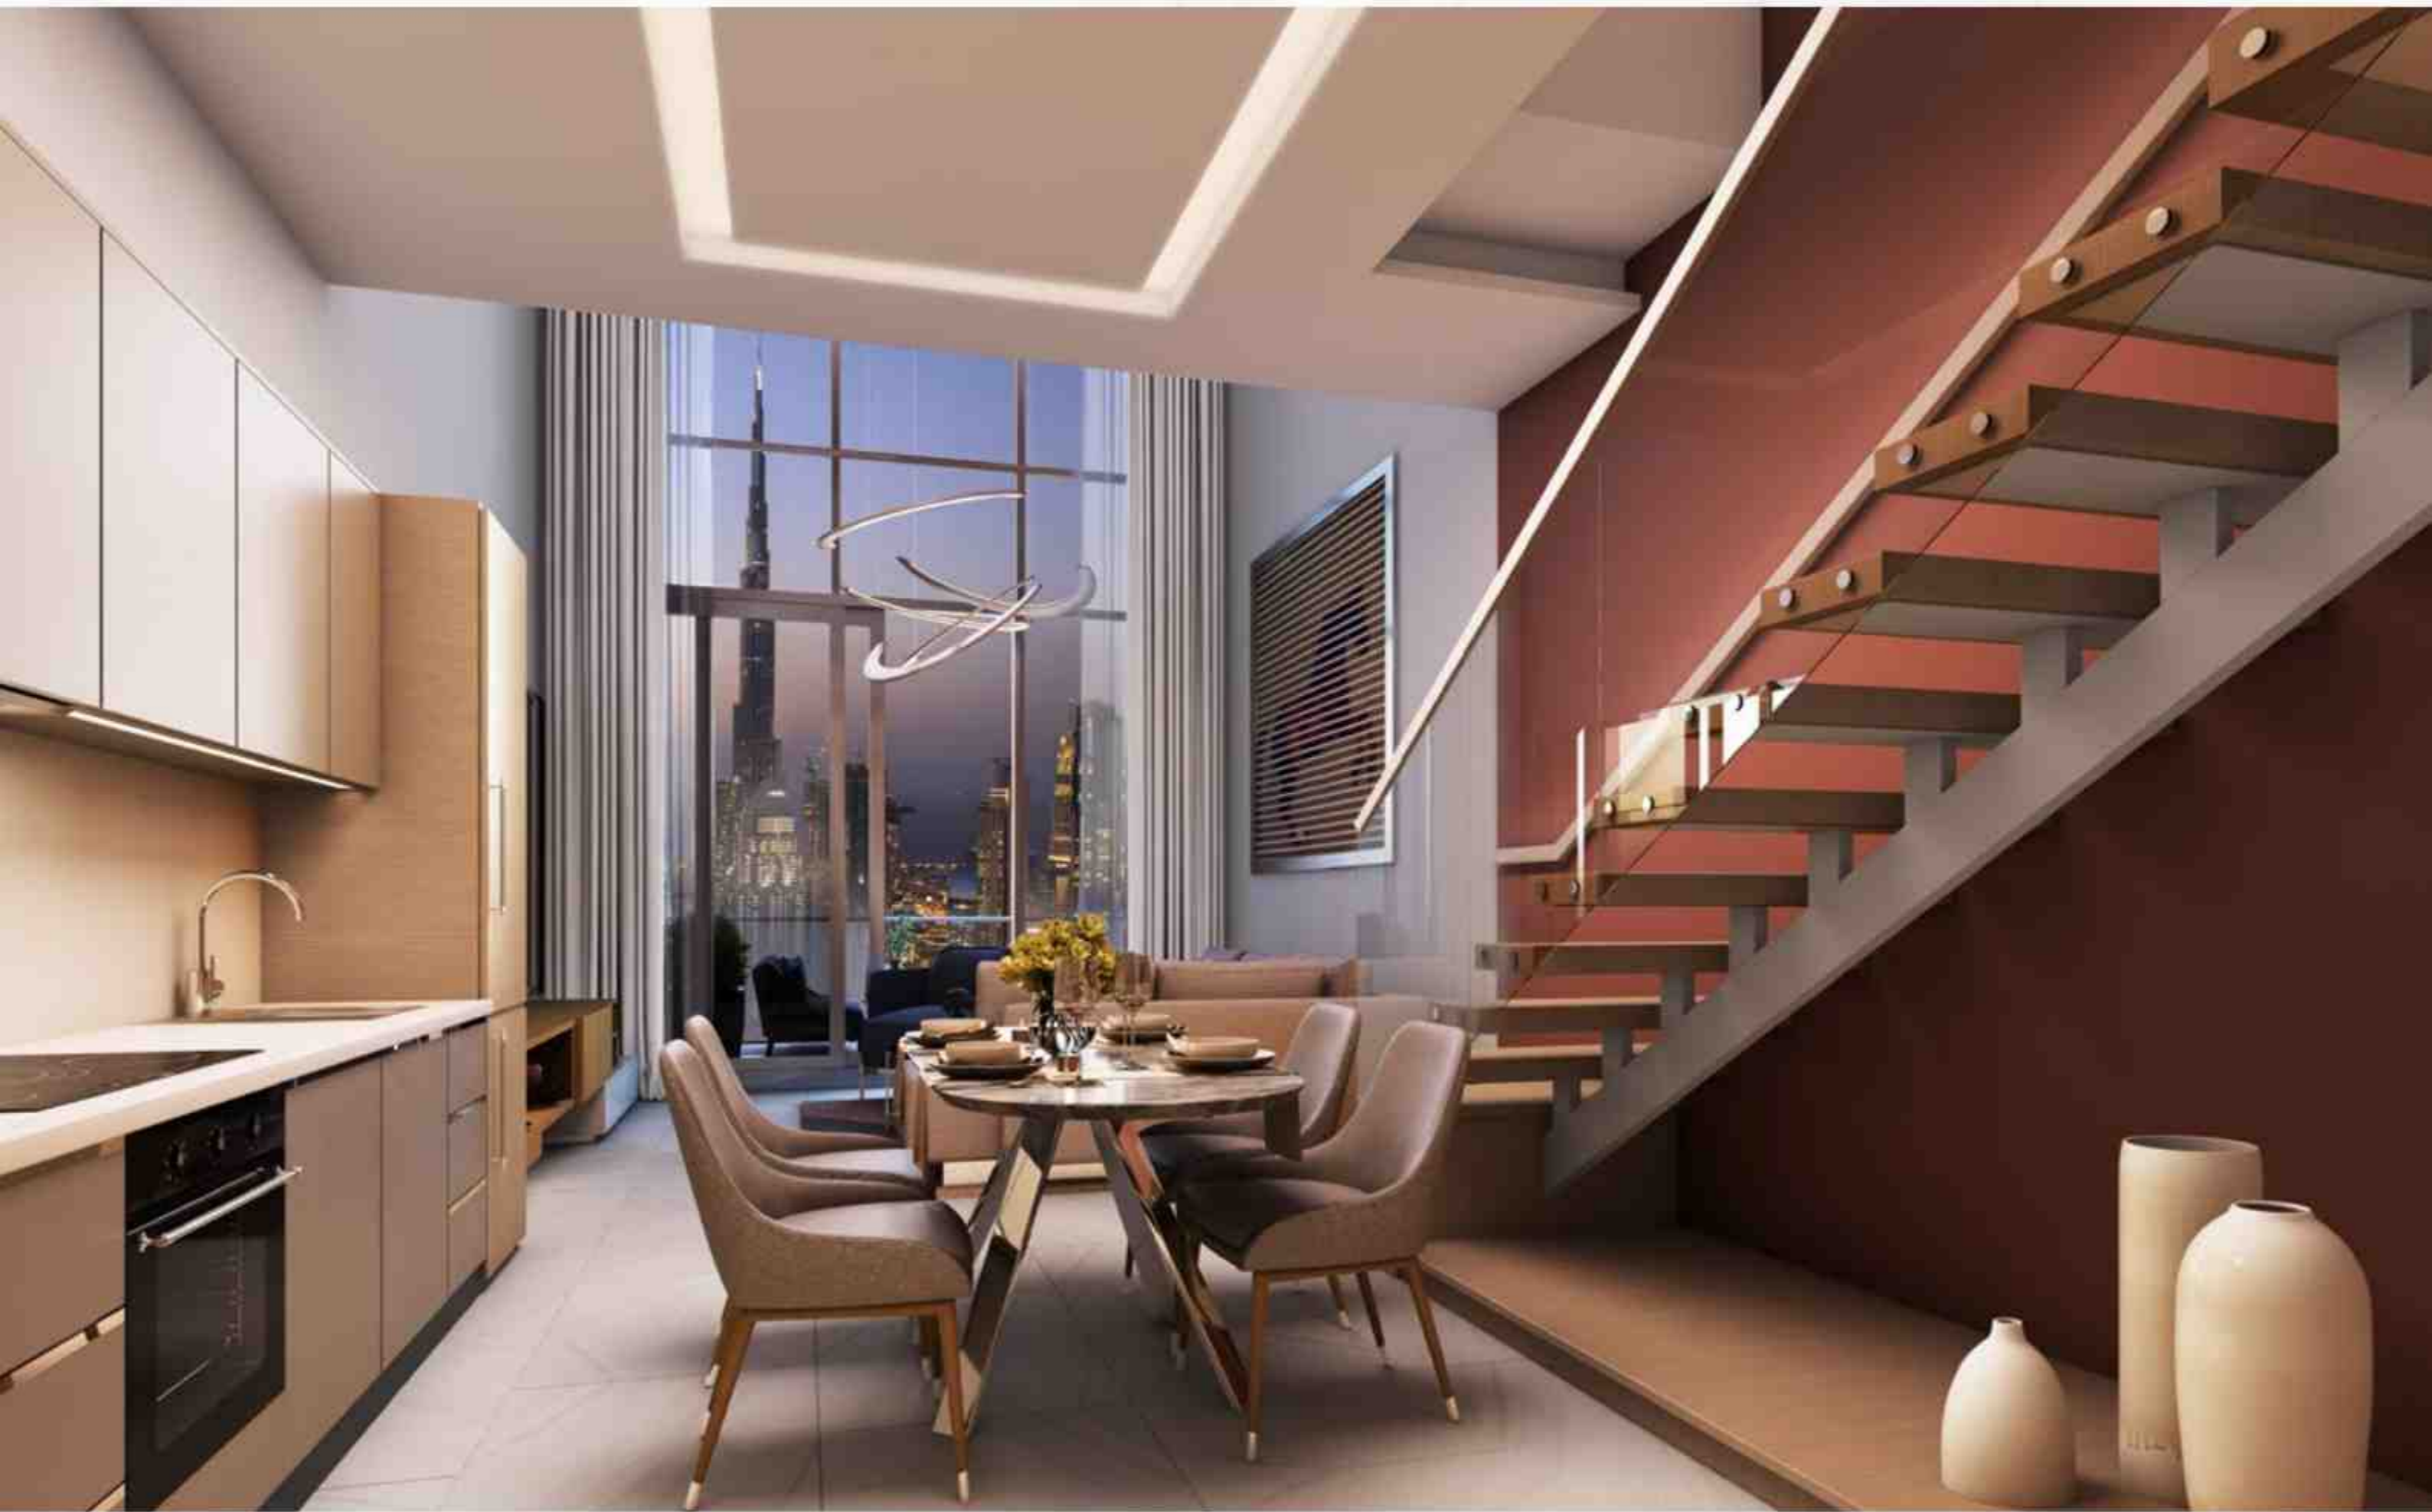

SLS DUBAI RESIDENCES - STUDIO

SLS DUBAI RESIDENCES - ONE BEDROOM LOFT

SLS DUBAI RESIDENCES - ONE BEDROOM LOFT LIVING ROOM

SLS DUBAI RESIDENCES - TWO BEDROOM DUPLEX

CONTACT DETAILS

Toll Free : 800 37373

Hotline : +971 52 754 3244