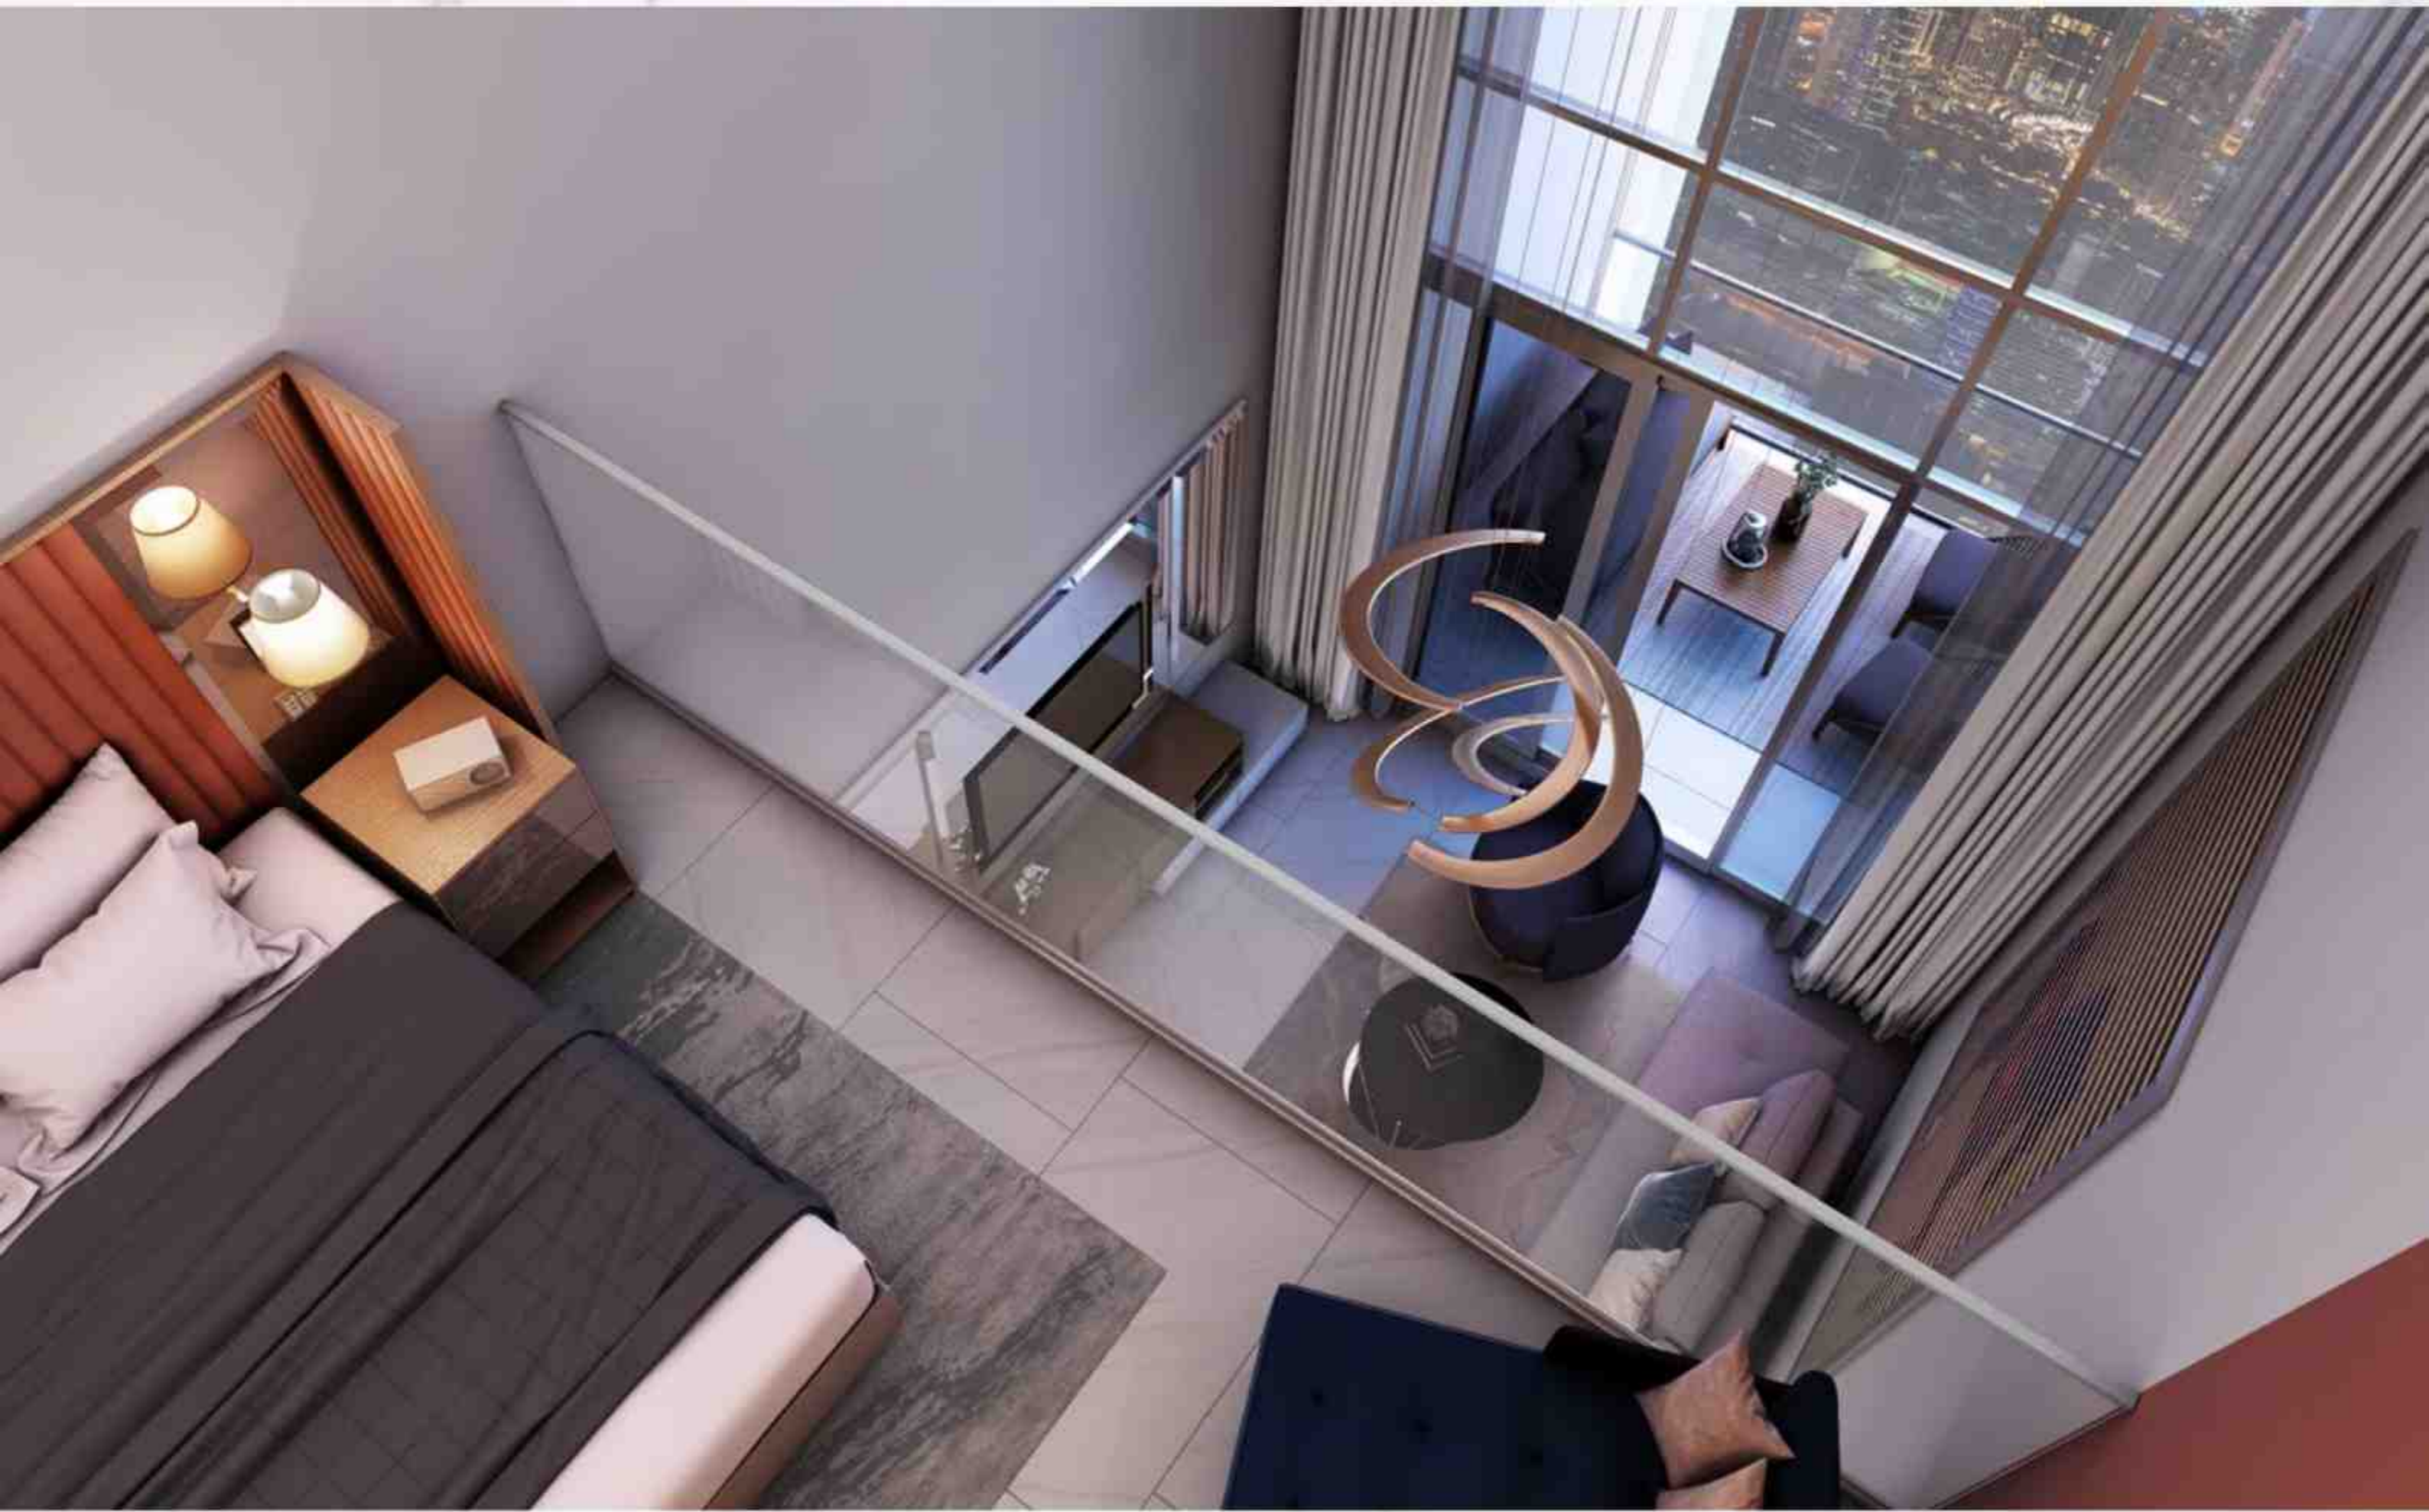

SLS DUBAI RESIDENCES - STUDIO

SLS DUBAI RESIDENCES - ONE BEDROOM LOFT

SLS DUBAI RESIDENCES - ONE BEDROOM LOFT LIVING ROOM

SLS DUBAI RESIDENCES - TWO BEDROOM DUPLEX

CONTACT DETAILS

Toll Free : 800 37373

Hotline : +971 52 754 3244