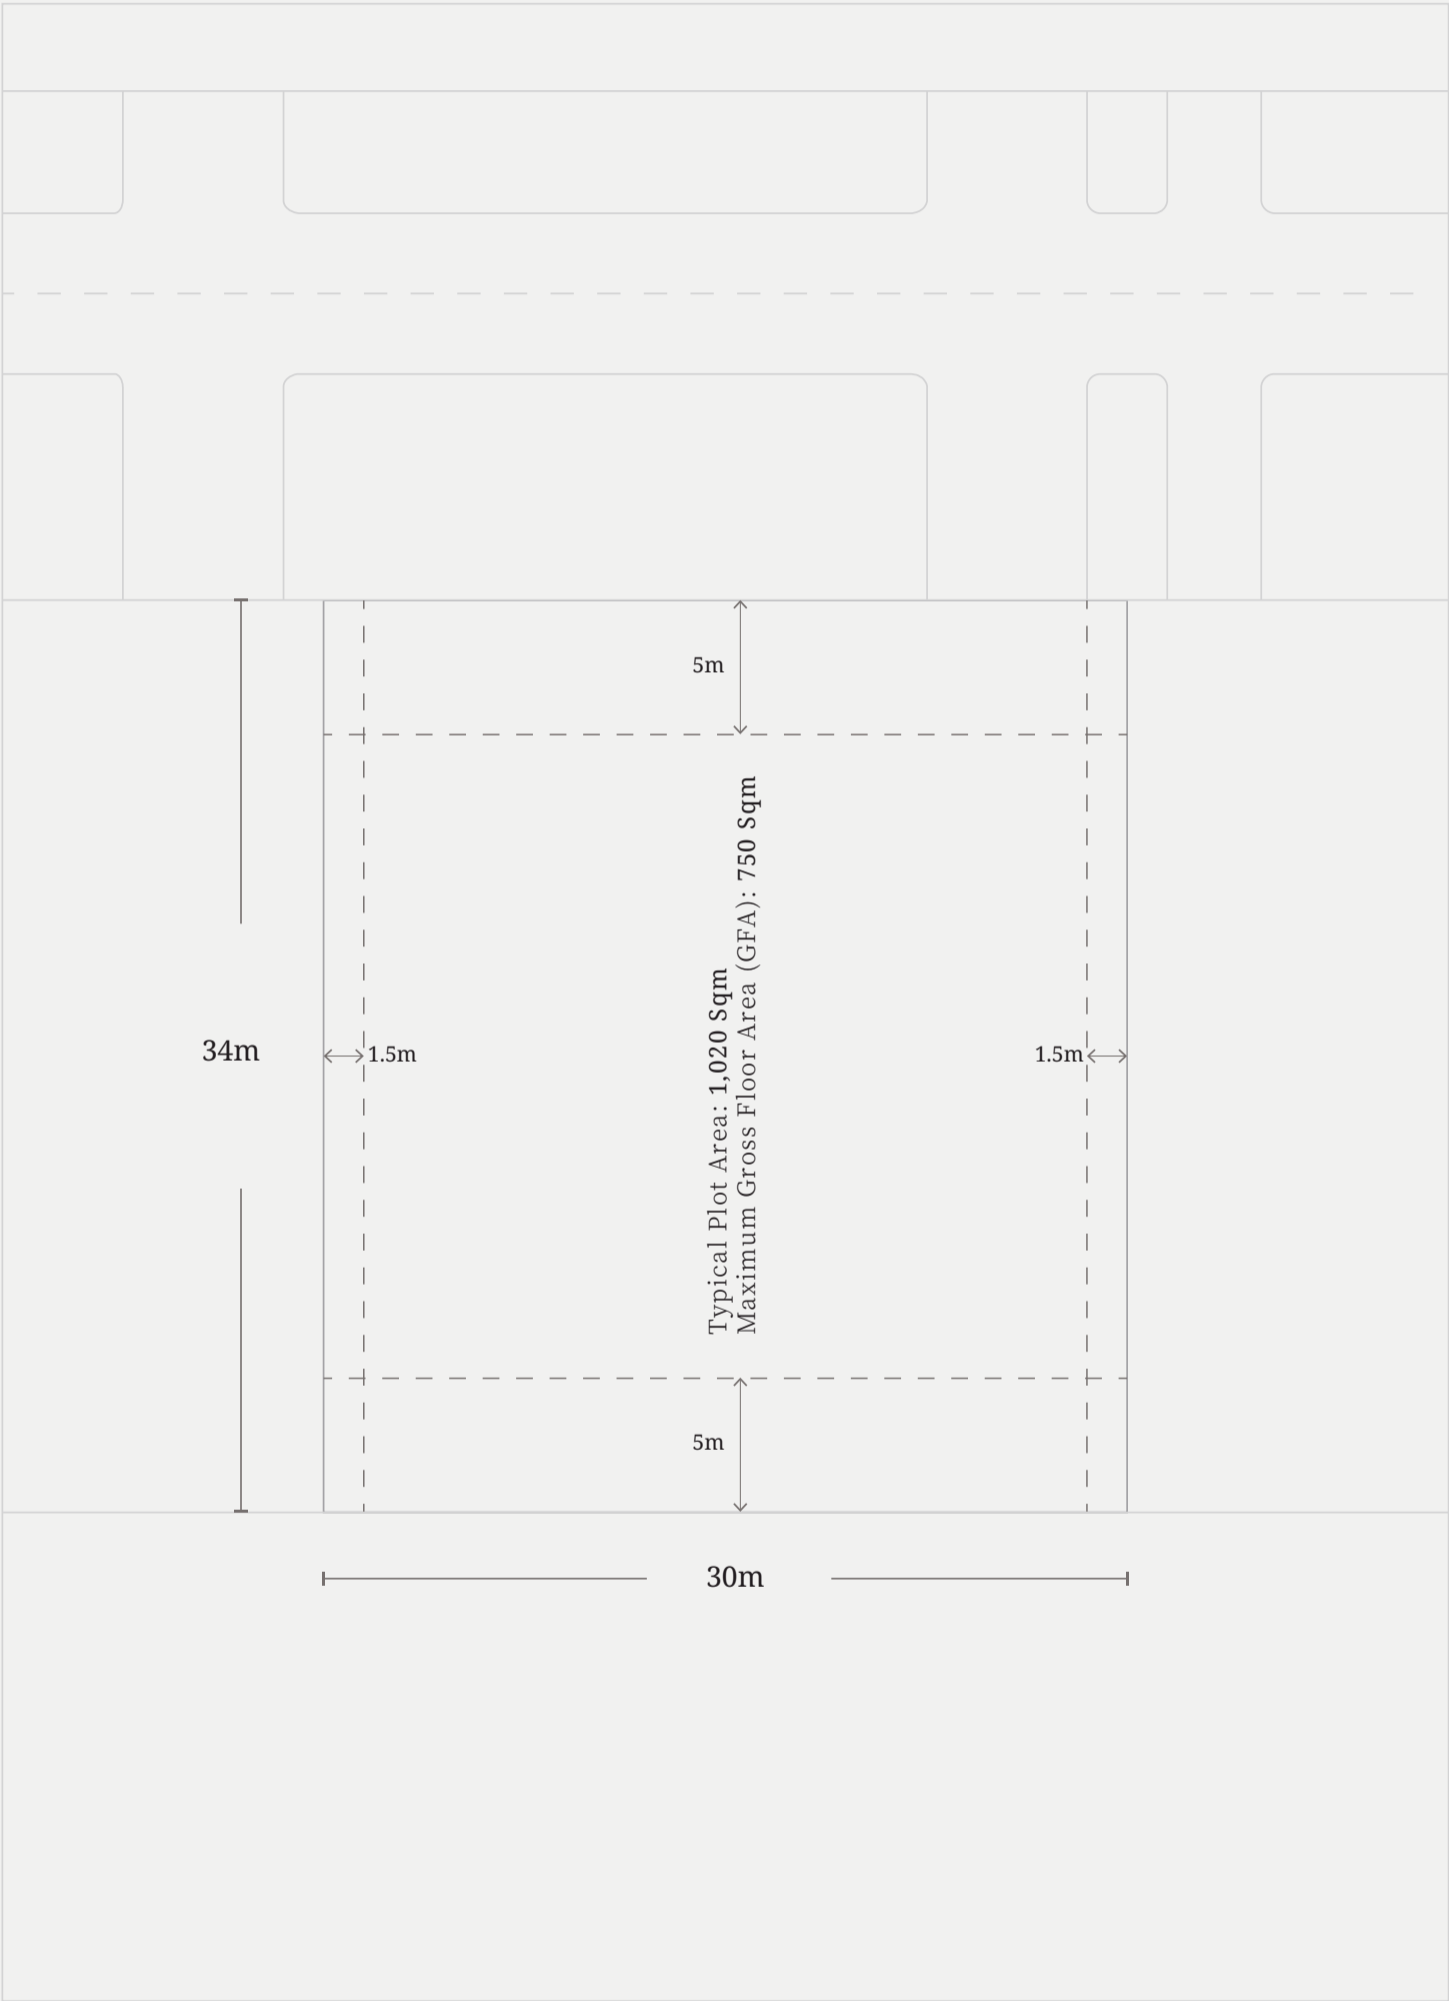

PLOT PLAN TYPE C