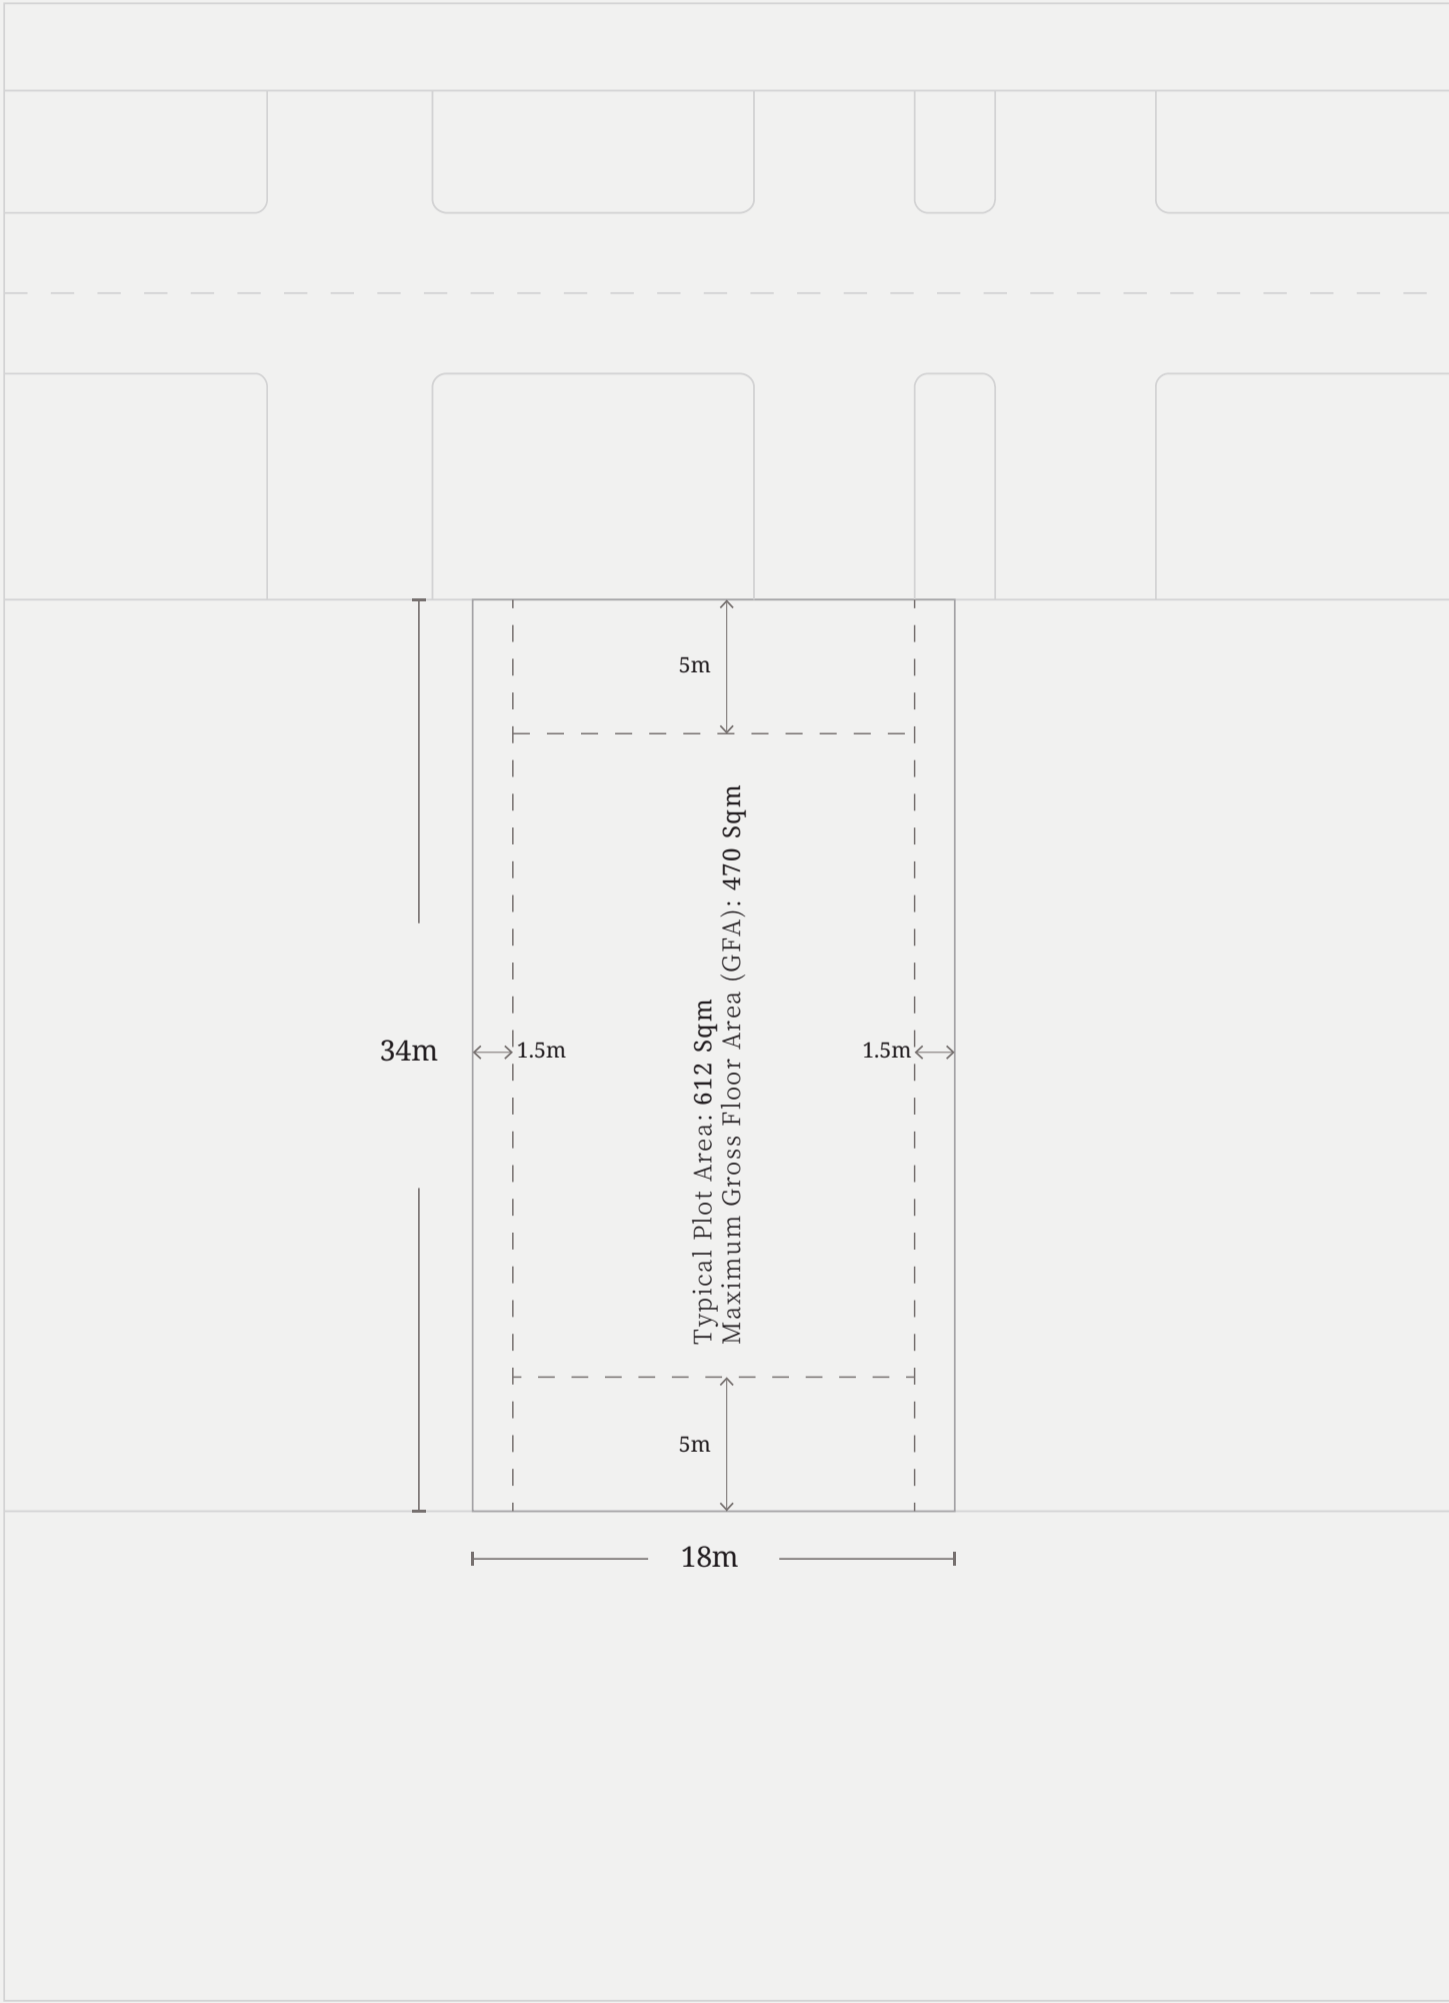

PLOT PLAN TYPE A