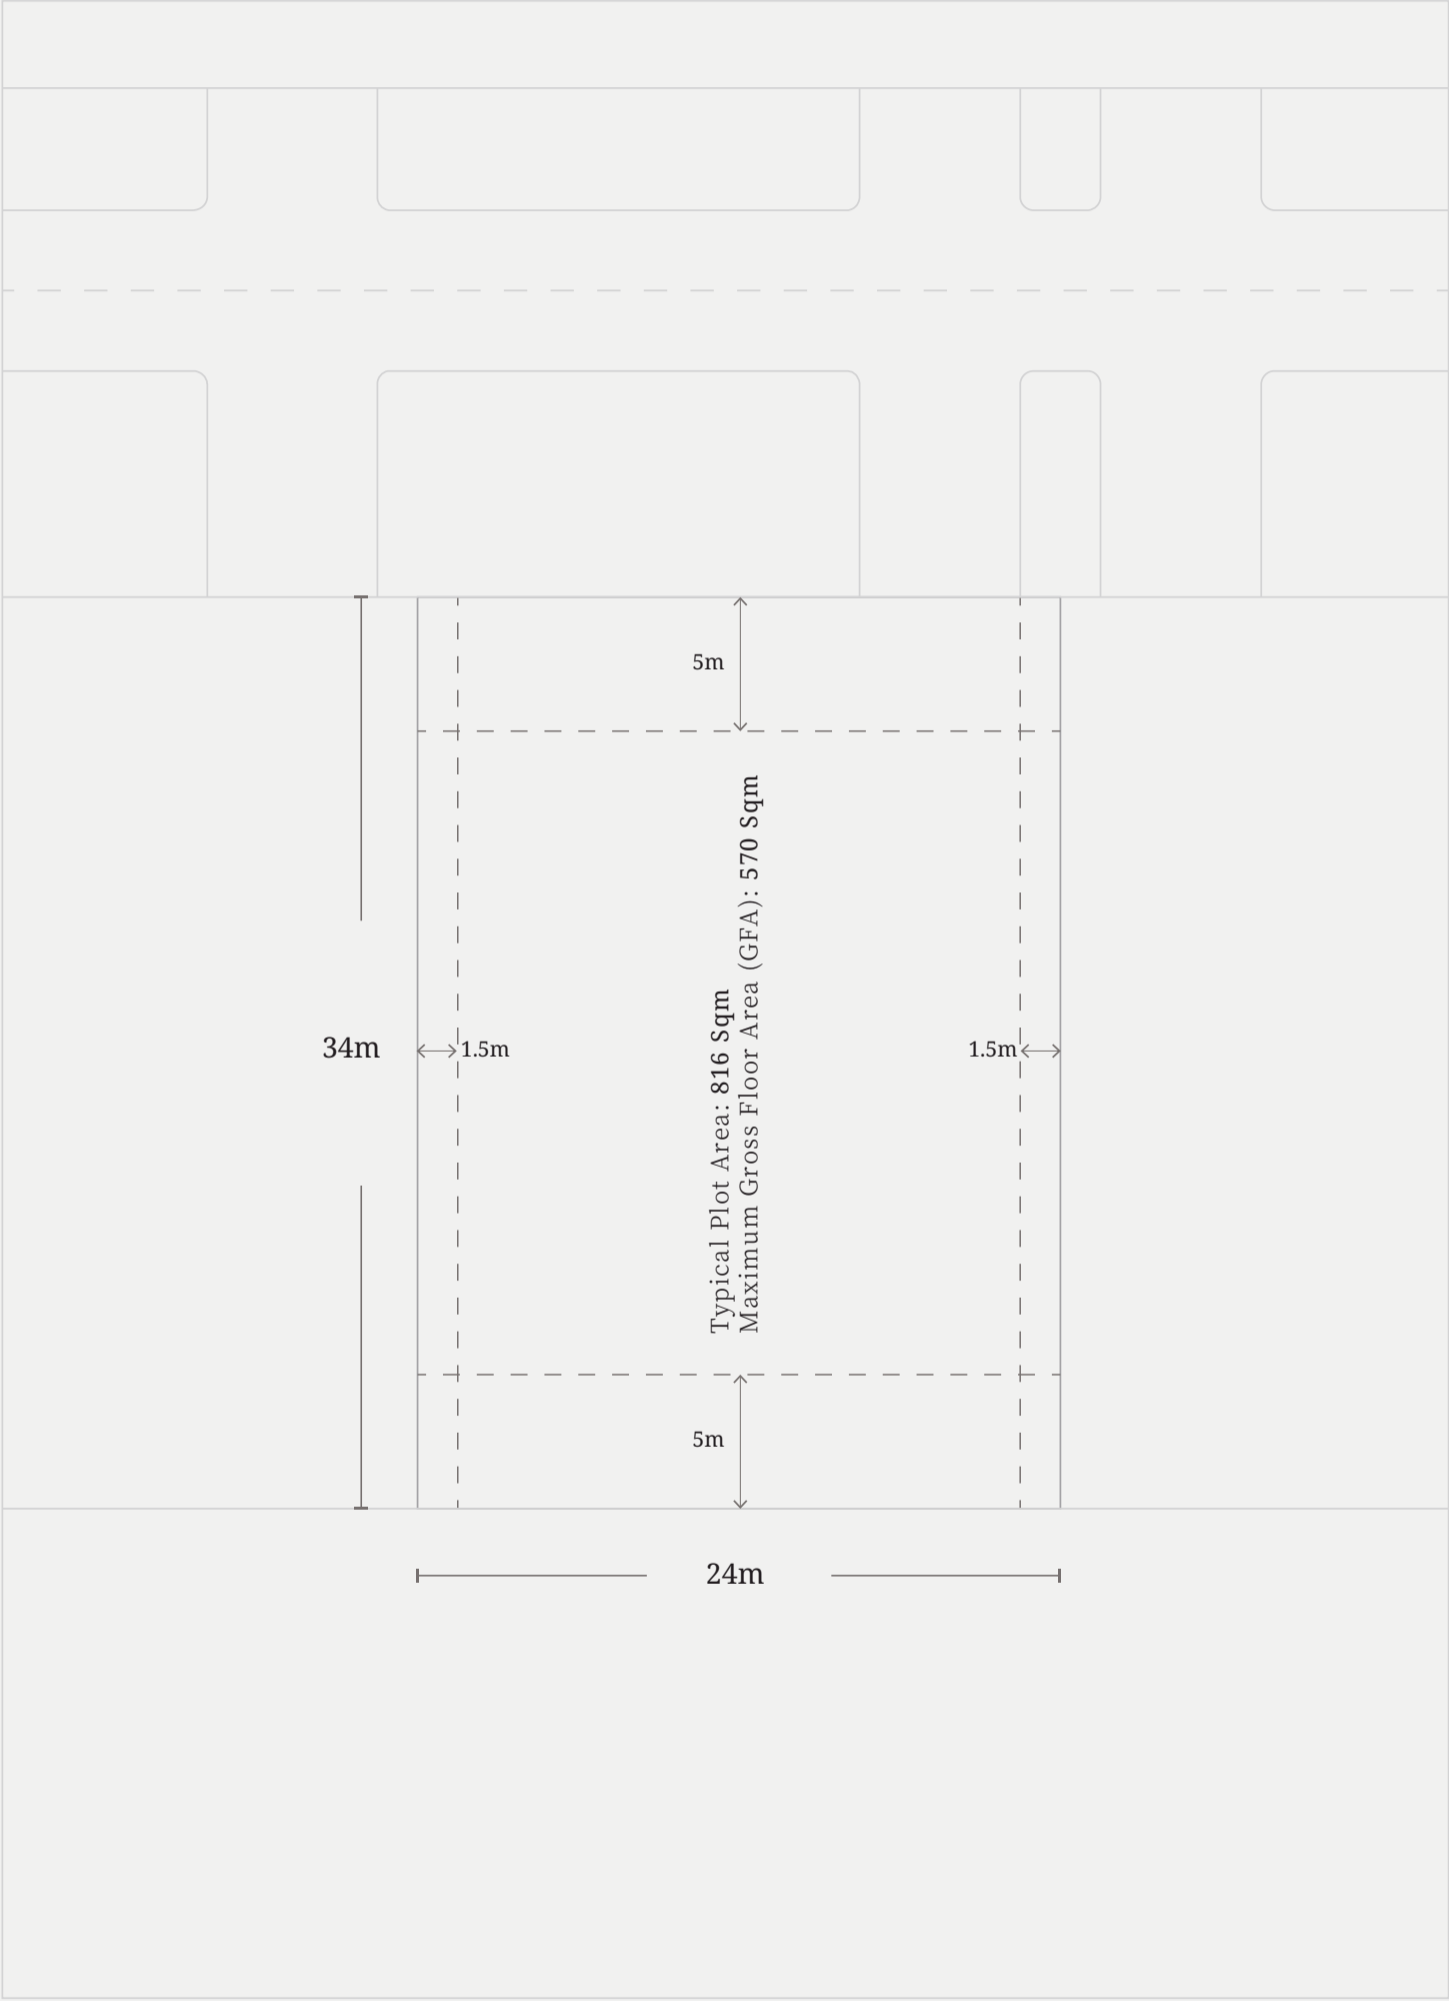

PLOT PLAN TYPE B