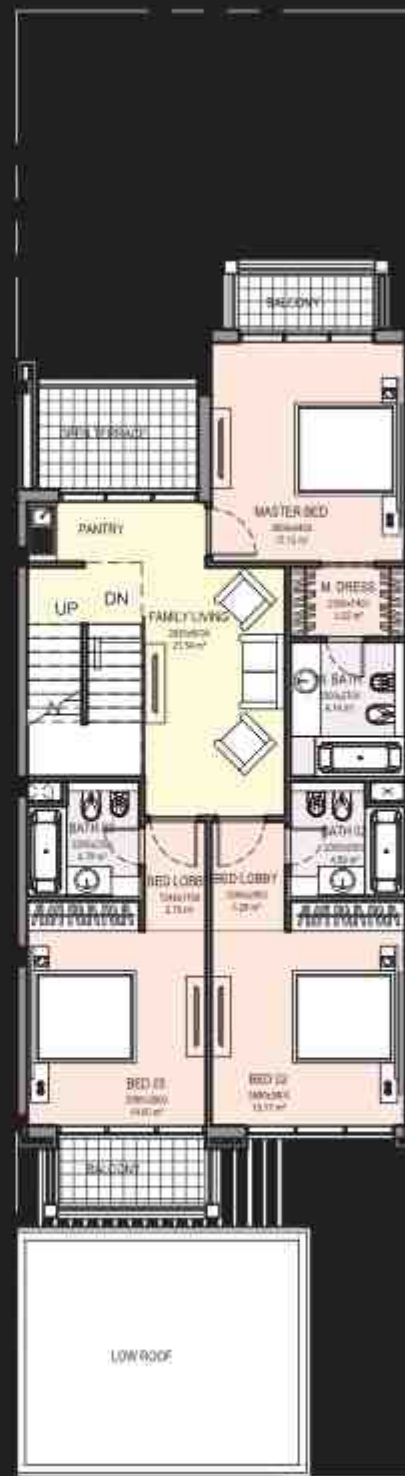

THE
POLO
TOWNHOUSES

3 bedroom townhouse Type A - 2,733 sq.ft

3 bedroom townhouse Type A1 - 2,733 sq.ft

4 bedroom townhouse Type B - 3,243 sq.ft

4 bedroom townhouse Type B1 - 3,243 sq.ft

4 bedroom townhouse Type C - 3,181 sq.ft

4 bedroom townhouse Type C - 3,181 sq.ft

Contact Us

Toll Free : 800 37373

Hotline : +971 52 754 3246

Email : sales@drehomes.com

Visit Us For More Info:-

<https://drehomes.com/property/the-polo-townhouses/>