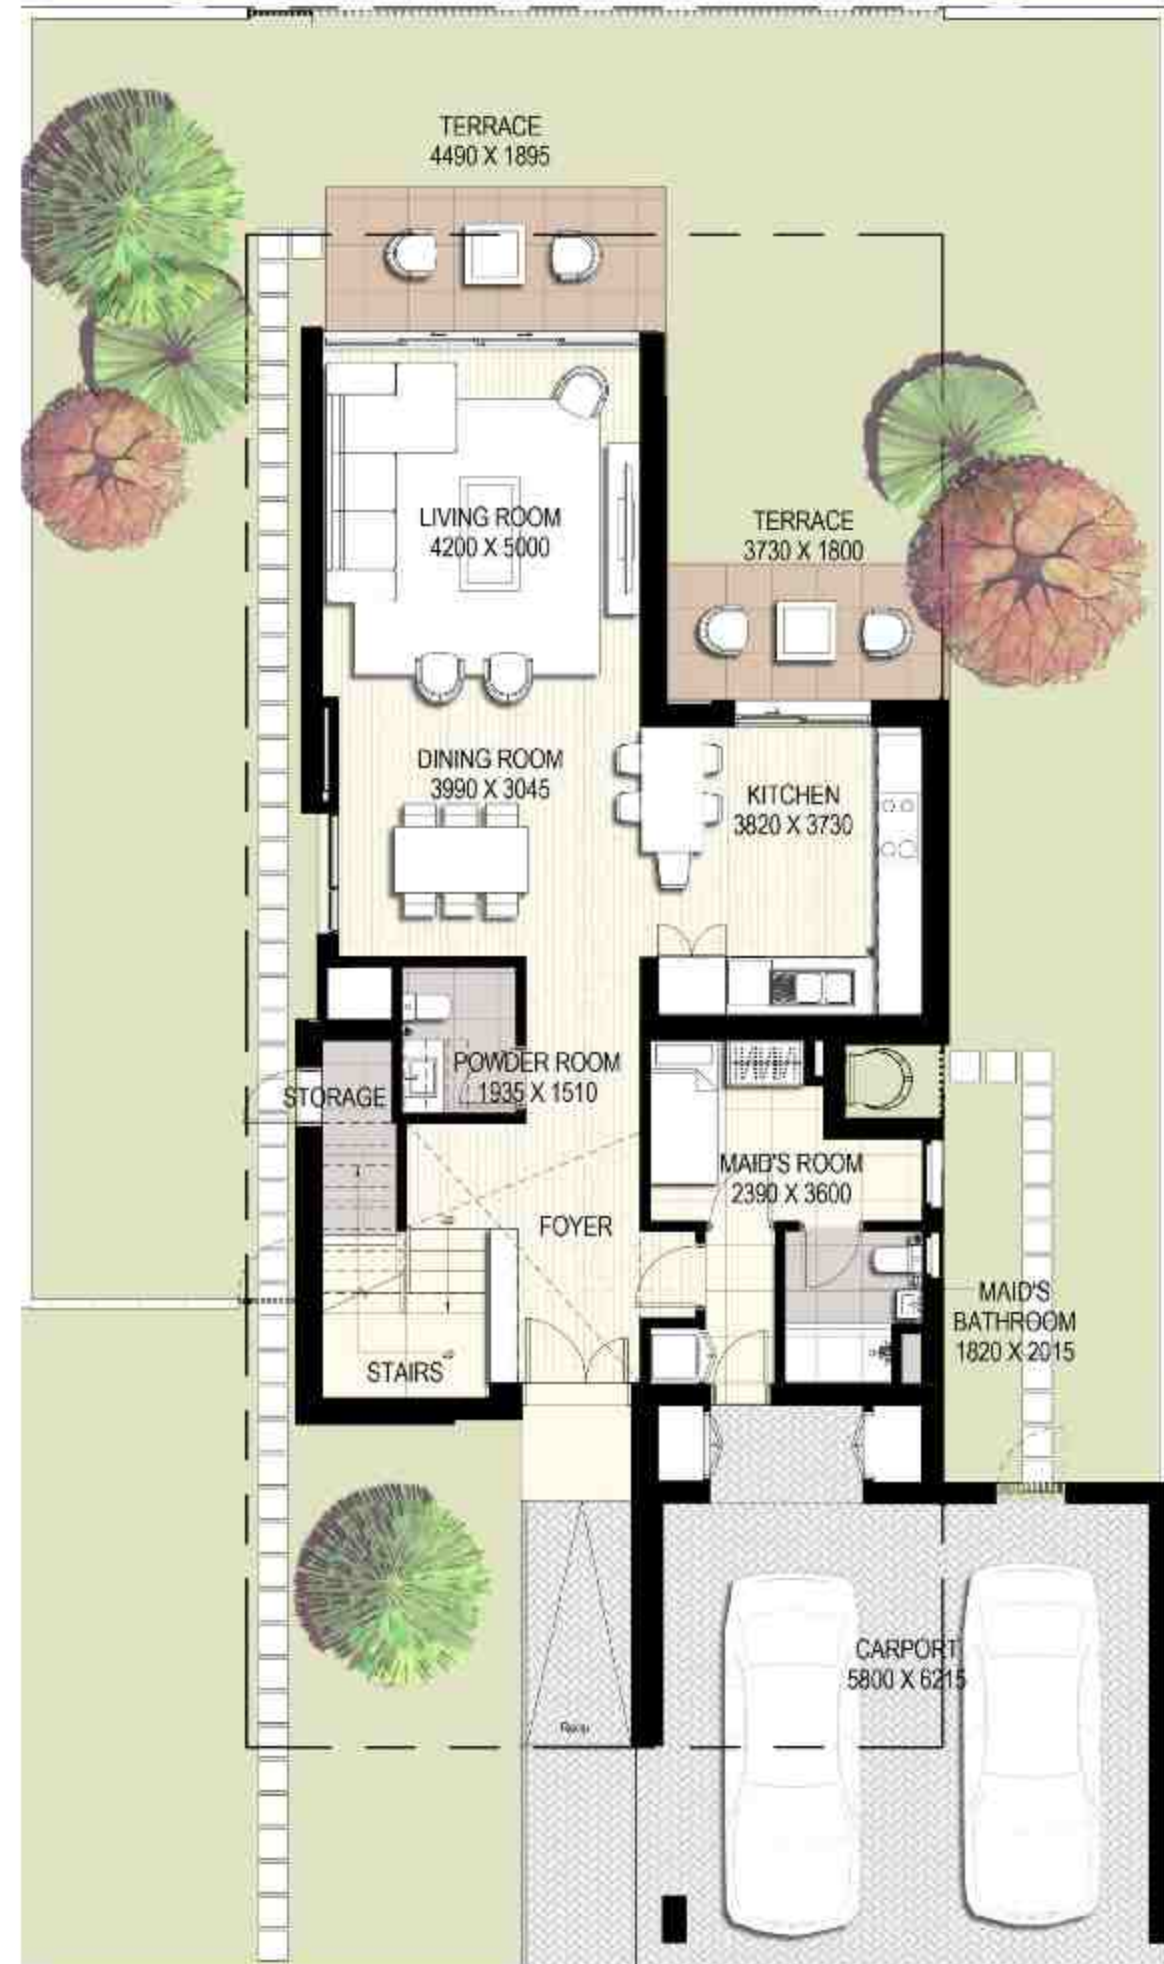

GOLF LINKS

FLOOR PLANS

EMAAR SOUTH

Ground Floor

First Floor

Villa 1

No. of Bedrooms: **4**

Total Built-up Area: **274.71 m2 - 2 956.95 ft2**

Ground Floor

First Floor

Villa 4

No. of Bedrooms: 3

Total Built-up Area: **260.48 m2 - 2 803.78 ft2**

CONTACT US

Toll Free : 800 37373

Hotline : +971 52 754 3244