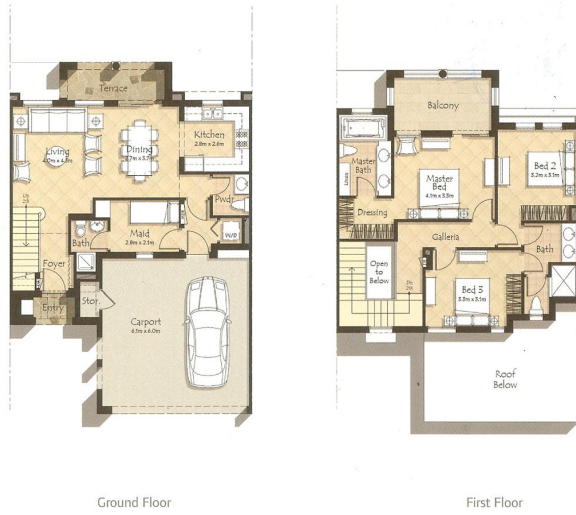

MIRA OASIS

Have the time of your life!

Floor Plans

3 Bedroom Townhouses

MIRA OASIS CLUSTER HOUSES 1

Type A
3 bedroom

Total area:
213.2 Sq.m / 2,295 Sq.ft

MIRA OASIS CLUSTER HOUSES 1

Type B
3 bedroom

Total area:
235.9 Sq.m / 2,539 Sq.ft

MIRA OASIS CLUSTER HOUSES 1

Type C
3 bedroom

Total area:
220.3 Sq.m / 2,371 Sq.ft

3 Bedroom Townhouses

MIRA OASIS CLUSTER HOUSES 1

Type D
3 bedroom

Total area:
218.3 Sq.m / 2,350 Sq.ft

MIRA OASIS FOUR PLEX TOWNHOUSES 1

Type H
3 bedroom

Total area:
212.4 Sq.m / 2,286 Sq.ft

MIRA OASIS FOUR PLEX TOWNHOUSES 2

Type J
3 bedroom

Total area:
238.0 Sq.m / 2,562 Sq.ft

4 Bedroom Townhouses

MIRA OASIS
CLUSTER HOUSES 2

Ground Floor

First Floor

Type E
4 bedroom

Total area:
263.3 Sq.m / 2,834 Sq.ft

MIRA OASIS
CLUSTER HOUSES 2

Ground Floor