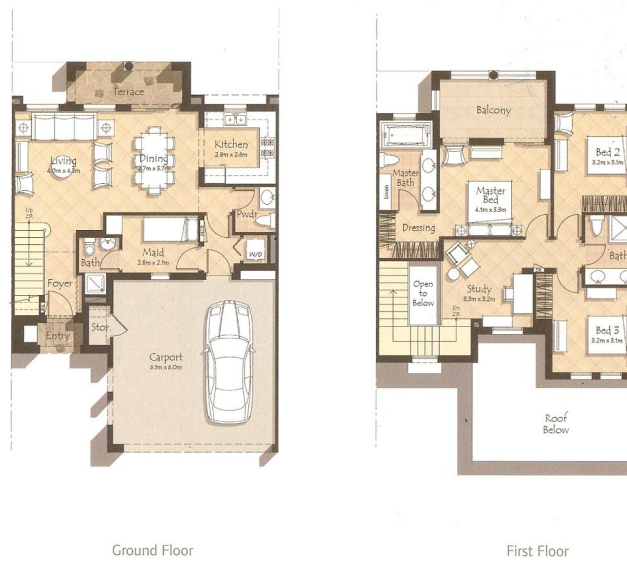

MIRA OASIS

Have the time of your life!

Floor Plans

3 Bedroom Townhouses

MIRA OASIS CLUSTER HOUSES 1

Type A
3 bedroom

Total area:
213.2 Sq.m / 2,295 Sq.ft

MIRA OASIS CLUSTER HOUSES 1

Type B
3 bedroom

Total area:
235.9 Sq.m / 2,539 Sq.ft

MIRA OASIS CLUSTER HOUSES 1

Type C
3 bedroom

Total area:
220.3 Sq.m / 2,371 Sq.ft

3 Bedroom Townhouses

MIRA OASIS CLUSTER HOUSES 1

Type D
3 bedroom

Total area:
218.3 Sq.m / 2,350 Sq.ft

MIRA OASIS FOUR PLEX TOWNHOUSES 1

Type H
3 bedroom

Total area:
212.4 Sq.m / 2,286 Sq.ft

MIRA OASIS FOUR PLEX TOWNHOUSES 2

Type J
3 bedroom

Total area:
238.0 Sq.m / 2,562 Sq.ft

4 Bedroom Townhouses

MIRA OASIS
CLUSTER HOUSES 2

Ground Floor

First Floor

Type E
4 bedroom

Total area:
263.3 Sq.m / 2,834 Sq.ft

MIRA OASIS
CLUSTER HOUSES 2

Ground Floor