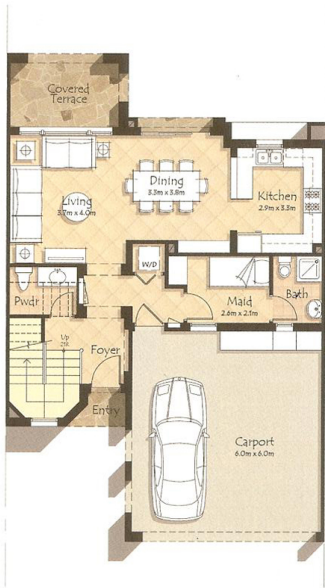

MIRA OASIS

Have the time of your life!

Floor Plans

3 Bedroom Townhouses

MIRA OASIS CLUSTER HOUSES 1

Type A
3 bedroom

Total area:
213.2 Sq.m / 2,295 Sq.ft

MIRA OASIS CLUSTER HOUSES 1

Type B
3 bedroom

Total area:
235.9 Sq.m / 2,539 Sq.ft

MIRA OASIS CLUSTER HOUSES 1

Type C
3 bedroom

Total area:
220.3 Sq.m / 2,371 Sq.ft

3 Bedroom Townhouses

MIRA OASIS CLUSTER HOUSES 1

Type D
3 bedroom

4 Bedroom Townhouses

MIRA OASIS
CLUSTER HOUSES 2

Ground Floor

First Floor

Type E
4 bedroom

Total area:
263.3 Sq.m / 2,834 Sq.ft

MIRA OASIS
CLUSTER HOUSES 2

Ground Floor

First Floor

Type F
4 bedroom

Total area:
276.4 Sq.m / 2,975 Sq.ft

MIRA OASIS
CLUSTER HOUSES 2

Ground Floor

First Floor

Type G
4 bedroom

Total area:
237.0 Sq.m / 2,551 Sq.ft