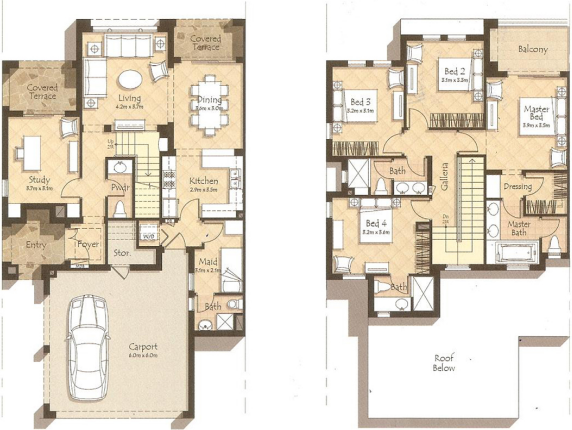

MIRA OASIS

Have the time of your life!

Floor Plans

3 Bedroom Townhouses

MIRA OASIS CLUSTER HOUSES 1

Type A
3 bedroom

Total area:
213.2 Sq.m / 2,295 Sq.ft

MIRA OASIS CLUSTER HOUSES 1

Type B
3 bedroom

Total area:
235.9 Sq.m / 2,539 Sq.ft

MIRA OASIS CLUSTER HOUSES 1

Type C
3 bedroom

Total area:
220.3 Sq.m / 2,371 Sq.ft

3 Bedroom Townhouses

MIRA OASIS CLUSTER HOUSES 1

Type D
3 bedroom

Total area:
218.3 Sq.m / 2,350 Sq.ft

MIRA OASIS FOUR PLEX TOWNHOUSES 1

Type H
3 bedroom

Total area:
212.4 Sq.m / 2,286 Sq.ft

MIRA OASIS FOUR PLEX TOWNHOUSES 2

Type J
3 bedroom

Total area:
238.0 Sq.m / 2,562 Sq.ft

4 Bedroom Townhouses

MIRA OASIS
CLUSTER HOUSES 2

Ground Floor

First Floor

Type E
4 bedroom

Total area:
263.3 Sq.m / 2,834 Sq.ft

MIRA OASIS
CLUSTER HOUSES 2

Ground Floor