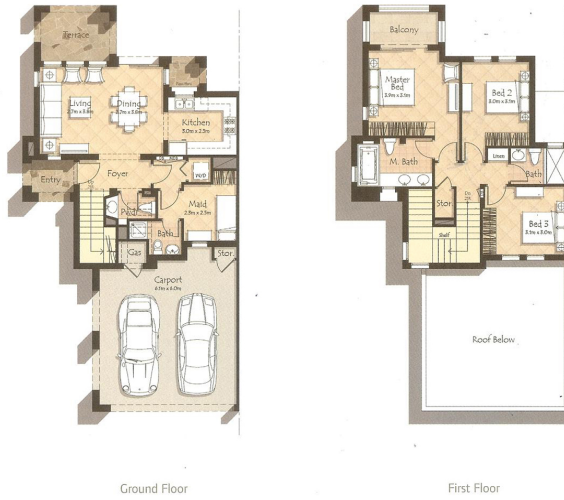

MIRA OASIS

Have the time of your life!

Floor Plans

3 Bedroom Townhouses

MIRA OASIS CLUSTER HOUSES 1

Type A
3 bedroom

Total area:
213.2 Sq.m / 2,295 Sq.ft

MIRA OASIS CLUSTER HOUSES 1

Type B
3 bedroom

Total area:
235.9 Sq.m / 2,539 Sq.ft

MIRA OASIS CLUSTER HOUSES 1

Type C
3 bedroom

Total area:
220.3 Sq.m / 2,371 Sq.ft

3 Bedroom Townhouses

MIRA OASIS CLUSTER HOUSES 1

Type D
3 bedroom

Total area:
218.3 Sq.m / 2,350 Sq.ft

MIRA OASIS FOUR PLEX TOWNHOUSES 1

Type H
3 bedroom

Total area:
212.4 Sq.m / 2,286 Sq.ft

MIRA OASIS FOUR PLEX TOWNHOUSES 2

Type J
3 bedroom

Total area:
238.0 Sq.m / 2,562 Sq.ft

4 Bedroom Townhouses

MIRA OASIS
CLUSTER HOUSES 2

Ground Floor

First Floor

Type E
4 bedroom

Total area:
263.3 Sq.m / 2,834 Sq.ft

MIRA OASIS
CLUSTER HOUSES 2

Ground Floor