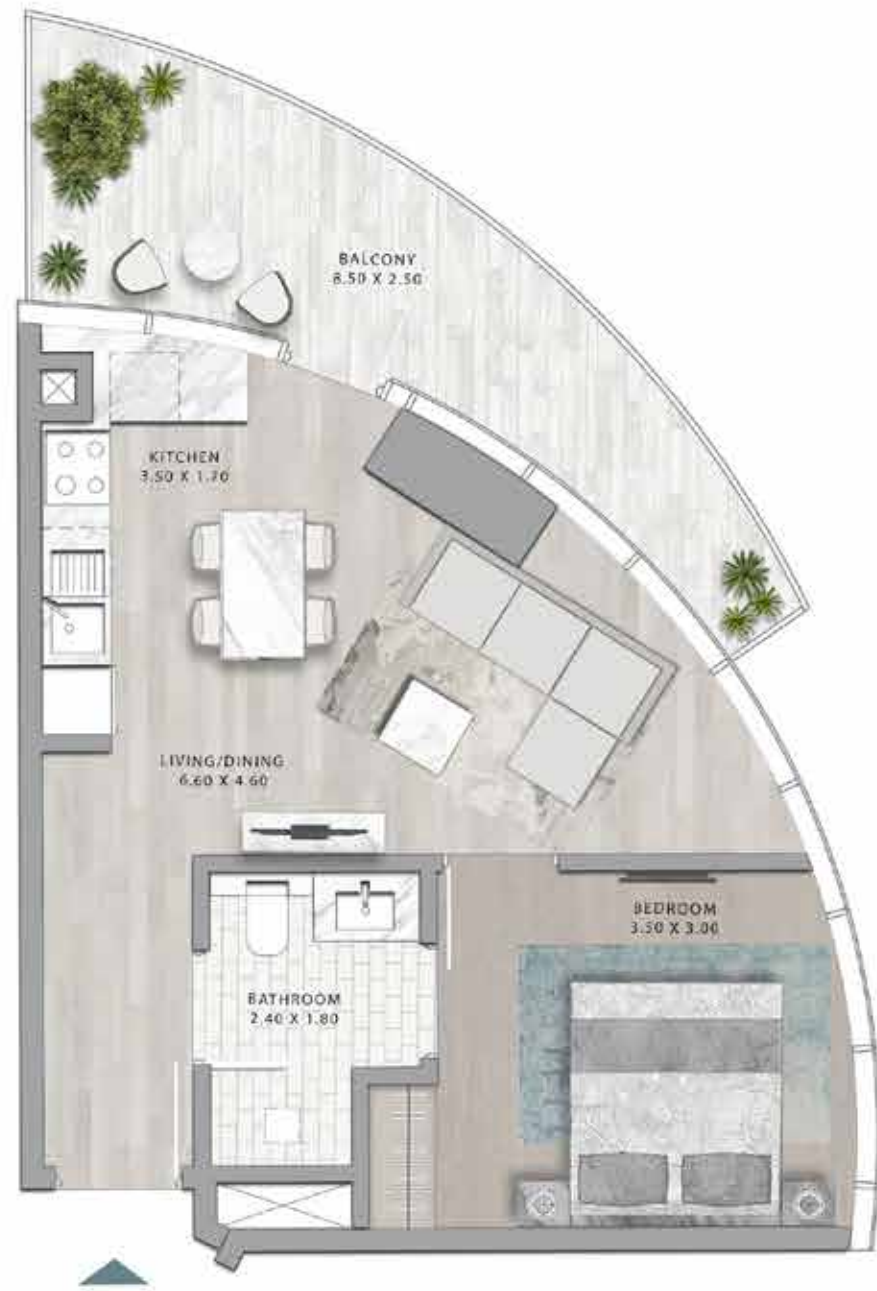

1-BEDROOM

TYPE E5