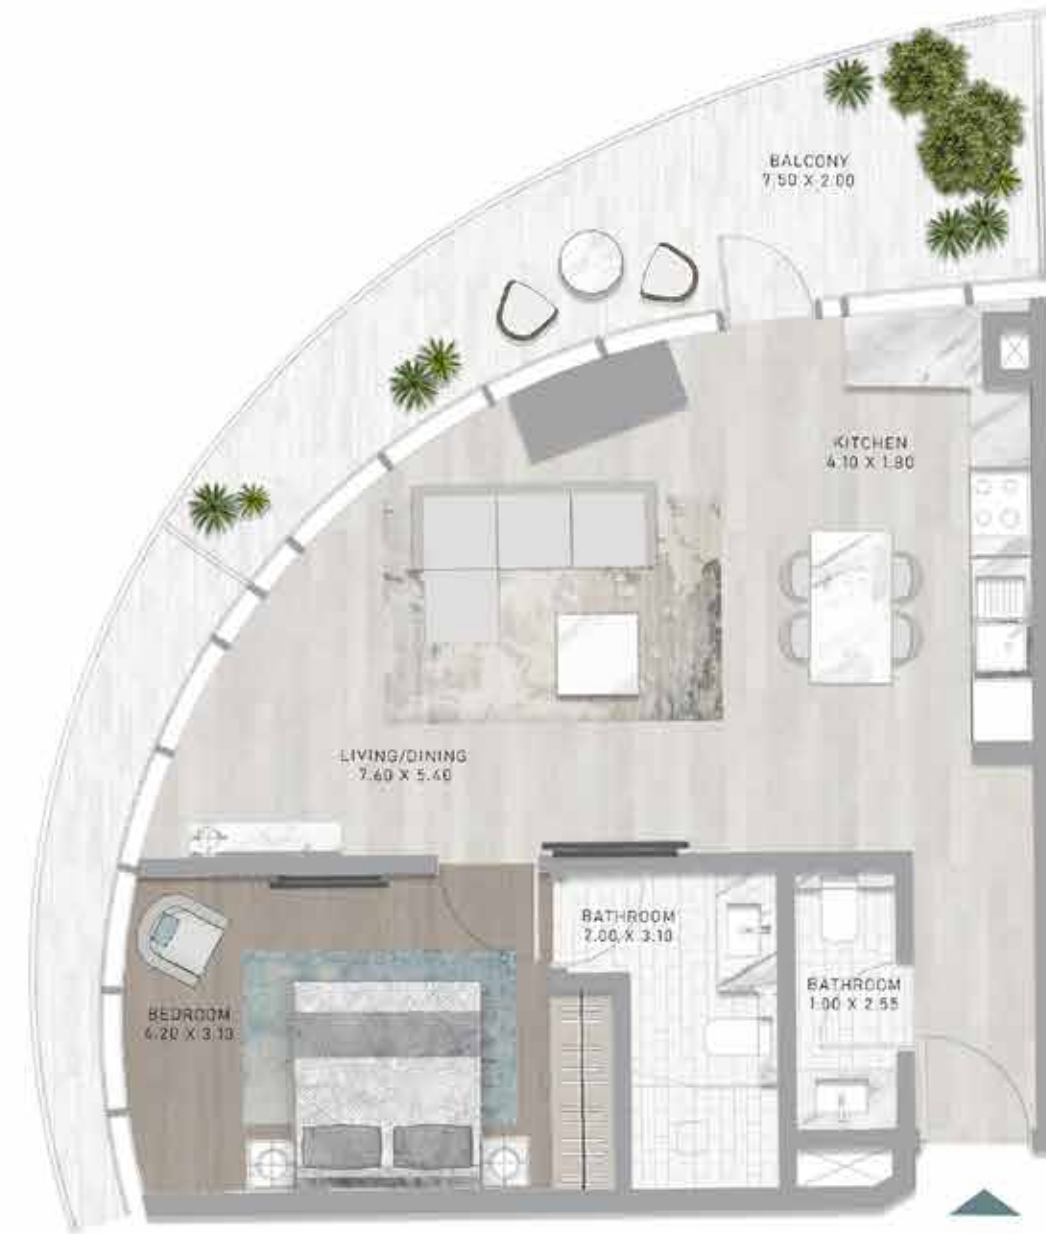

1-BEDROOM

TYPE B4-M