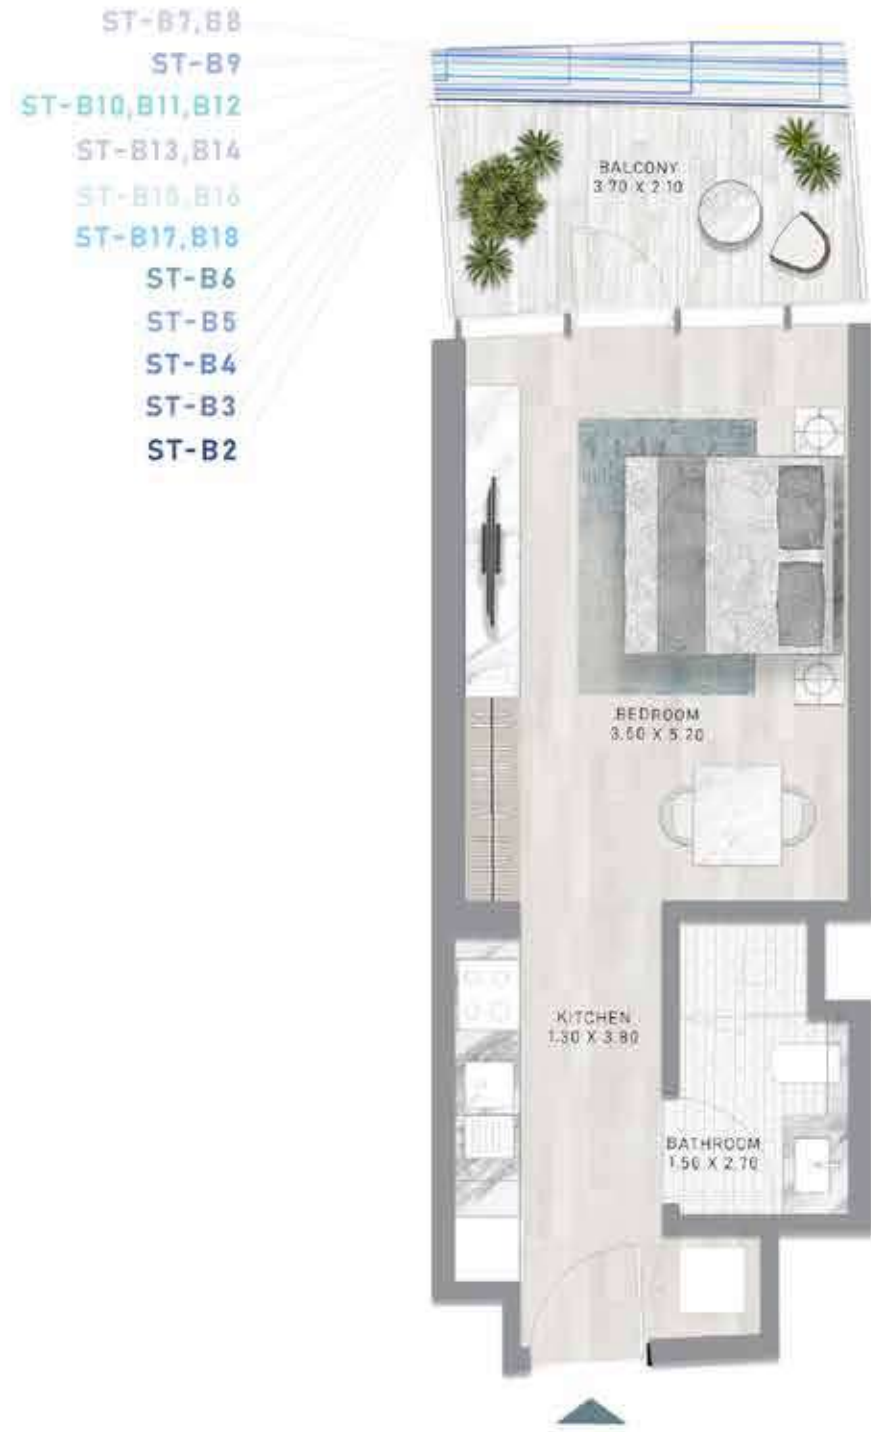

STUDIO

TYPES B1 - B18

STUDIO

TYPES B1 M - B18 M

CANAL HEIGHTS BY DE GRISOGONO

CANAL HEIGHTS BY DE GRISOGONO