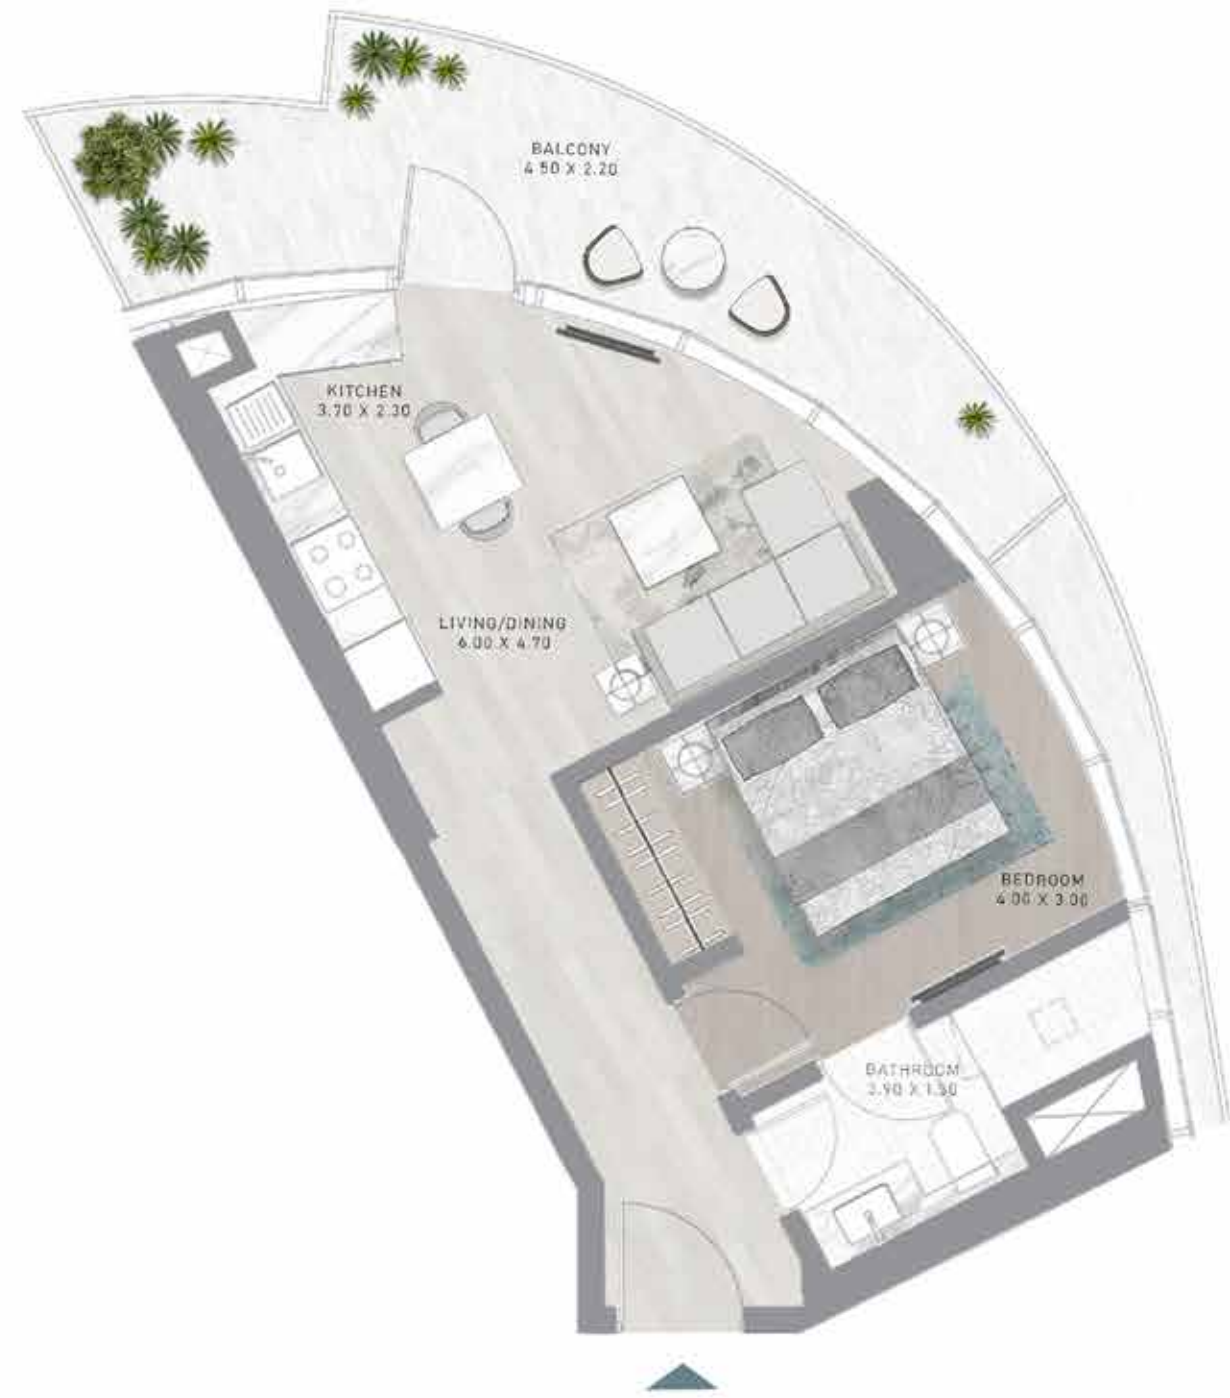

1-BEDROOM

TYPE A17