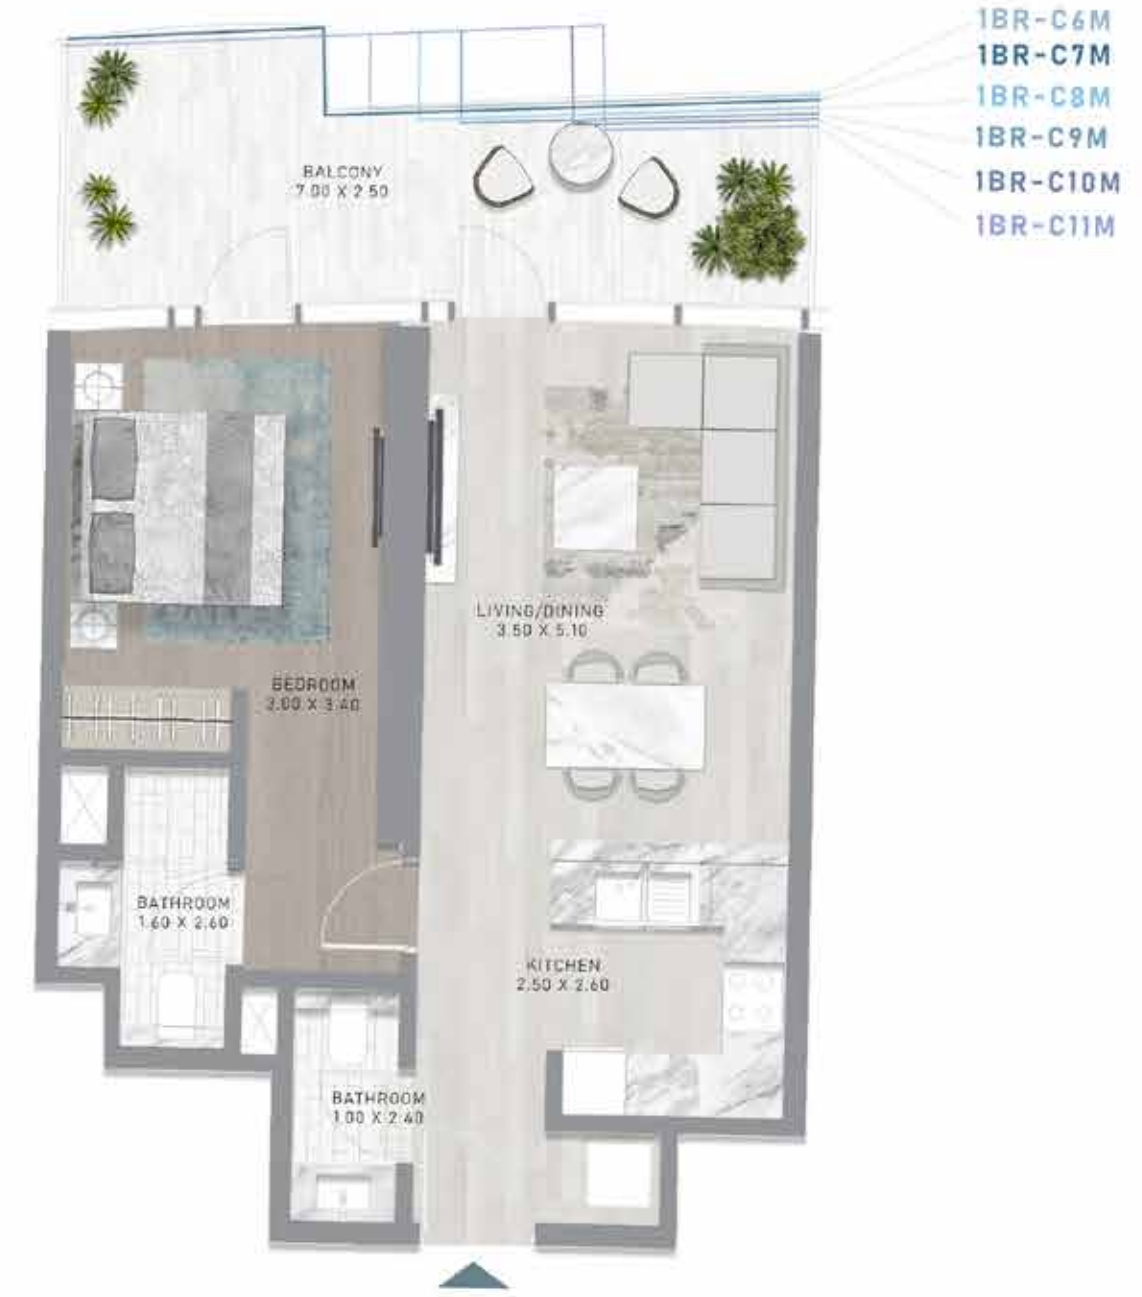

1-BEDROOM

TYPES C6 M - C11 M