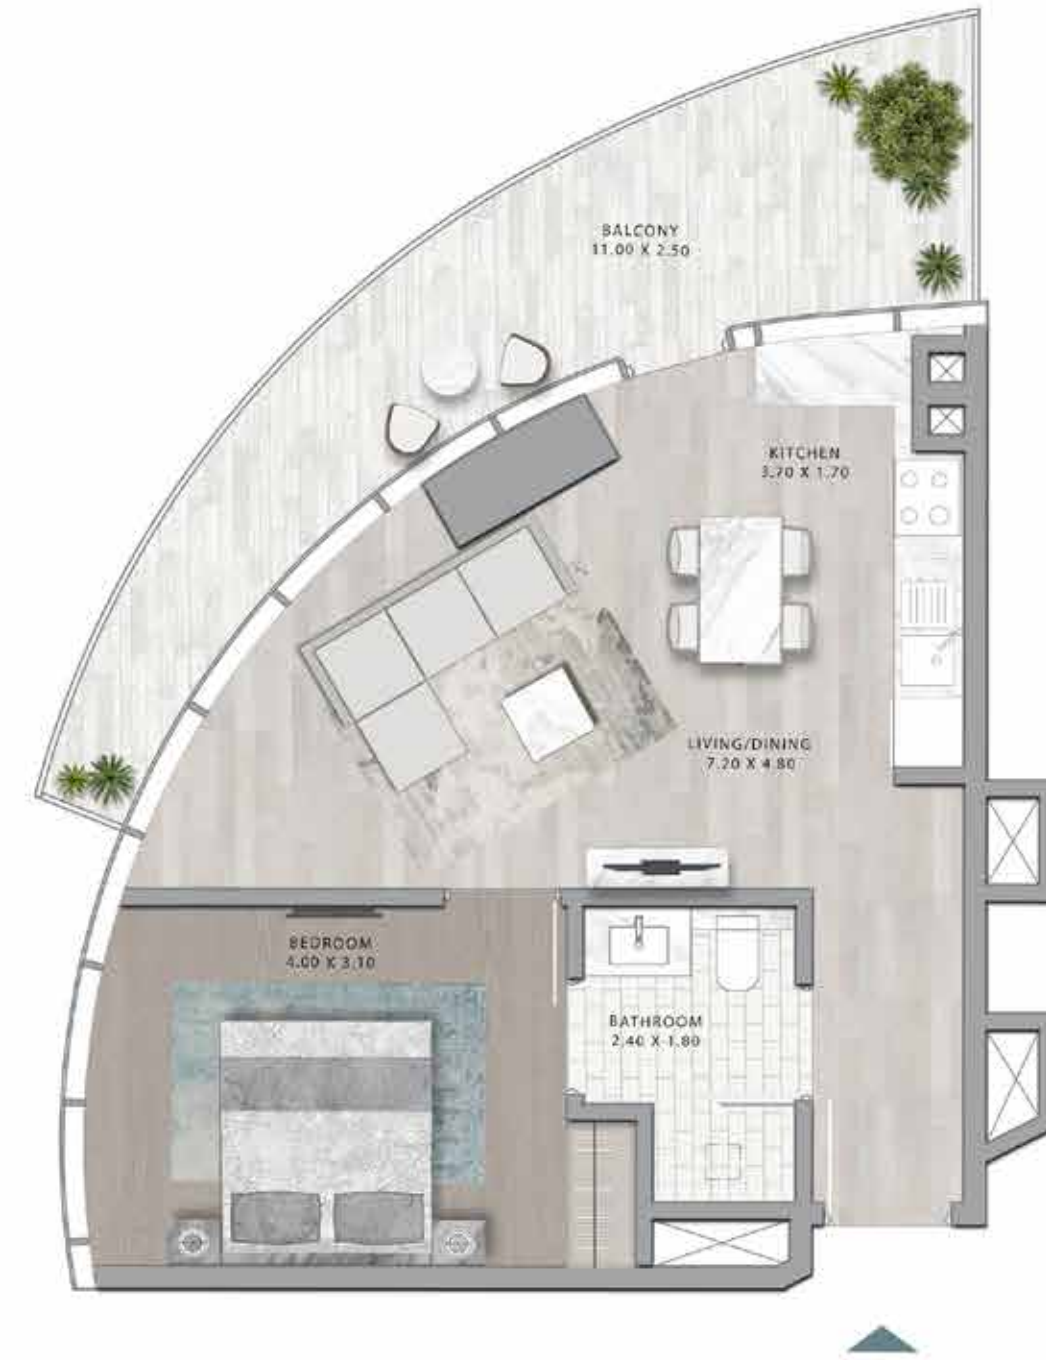

1-BEDROOM

TYPE E2-M