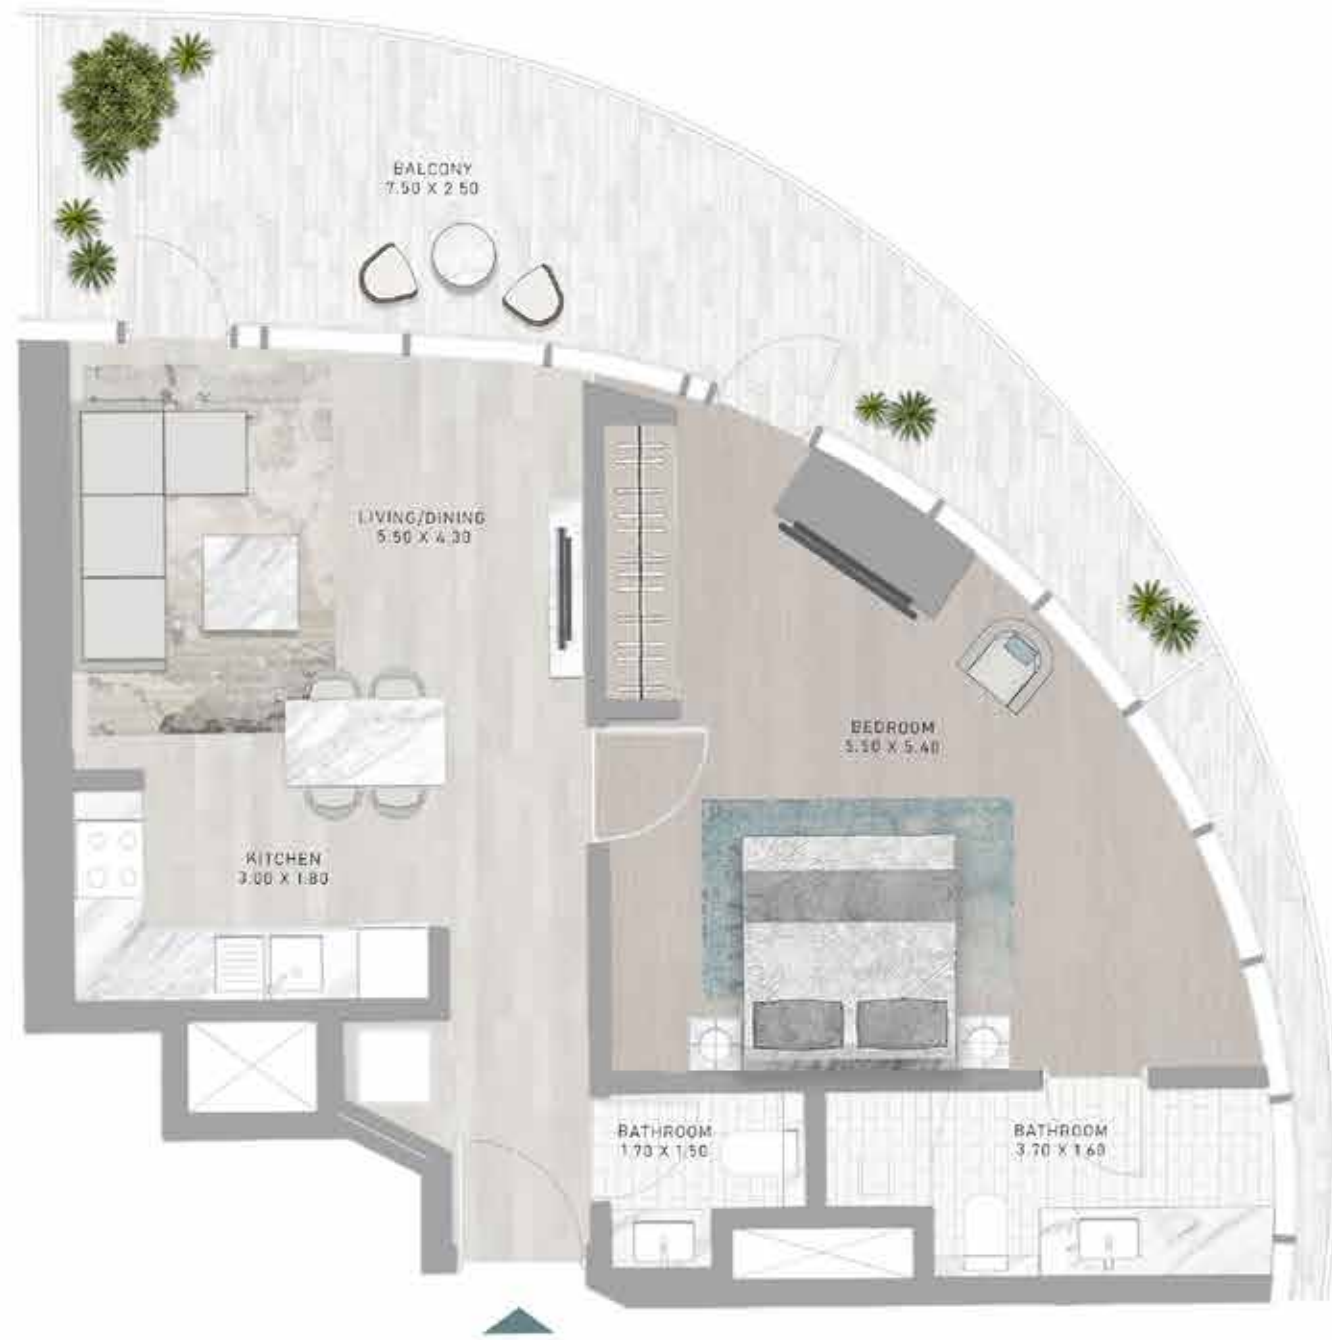

1-BEDROOM

TYPE G1