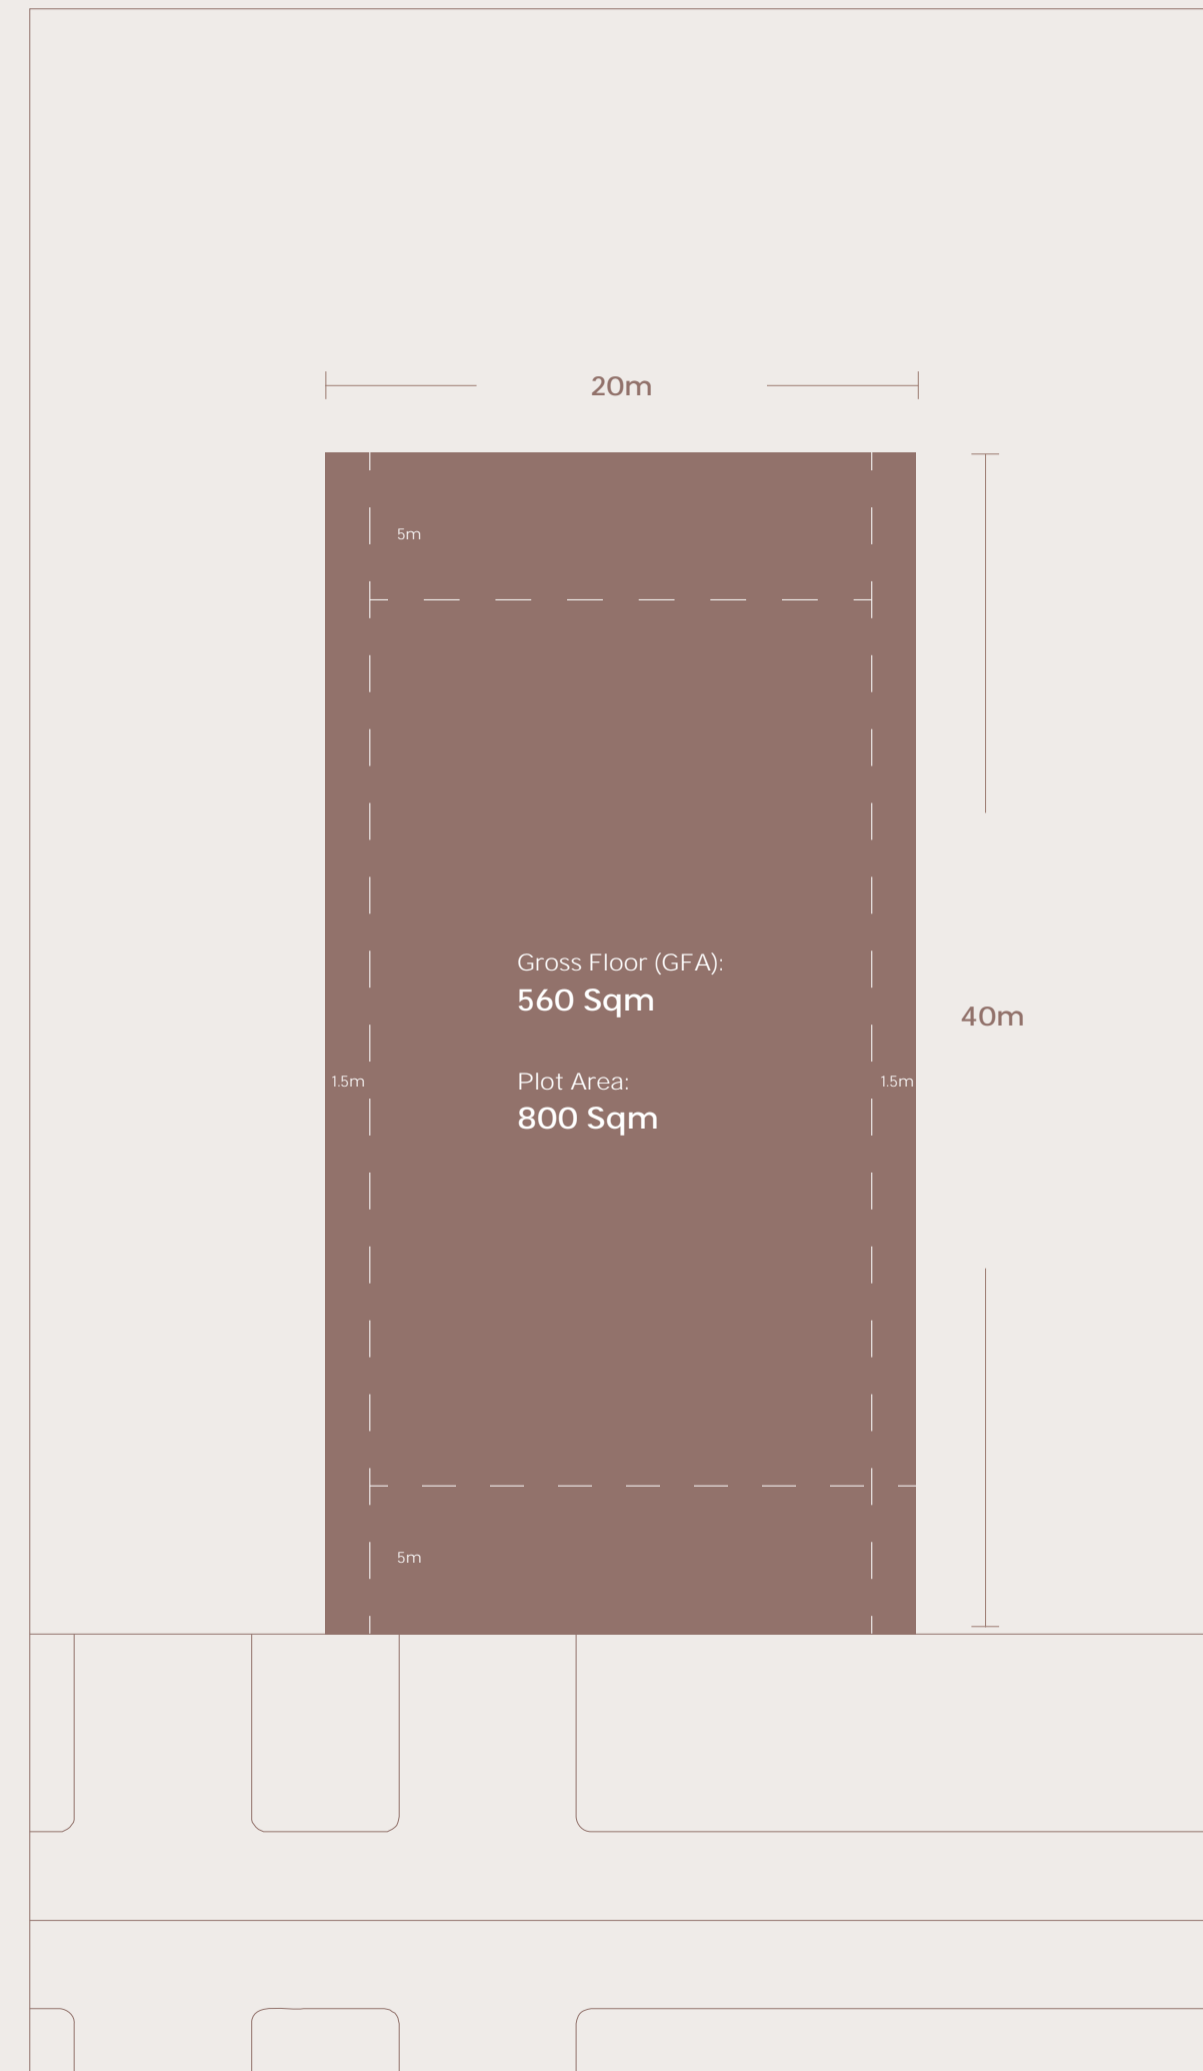

PLOT PLAN TYPE 1

0 2.5 5 10 15 20 Metres

PLOT PLAN TYPE 2

0 2.5 5 10 15 20 Metres

PLOT PLAN TYPE 3A

0 2.5 5 10 15 20 Metres

PLOT PLAN TYPE 3B

0 2.5 5 10 15 20 Metres

PLOT PLAN TYPE 4

PLOT PLAN TYPE 5

OUTSIDE POSSIBILITIES

YAS MARINA Yas Leisure Drive

Deck shoes or dancing shoes?
With tens of superyachts and a
promenade lined with restaurants
and bars, the choice is yours.