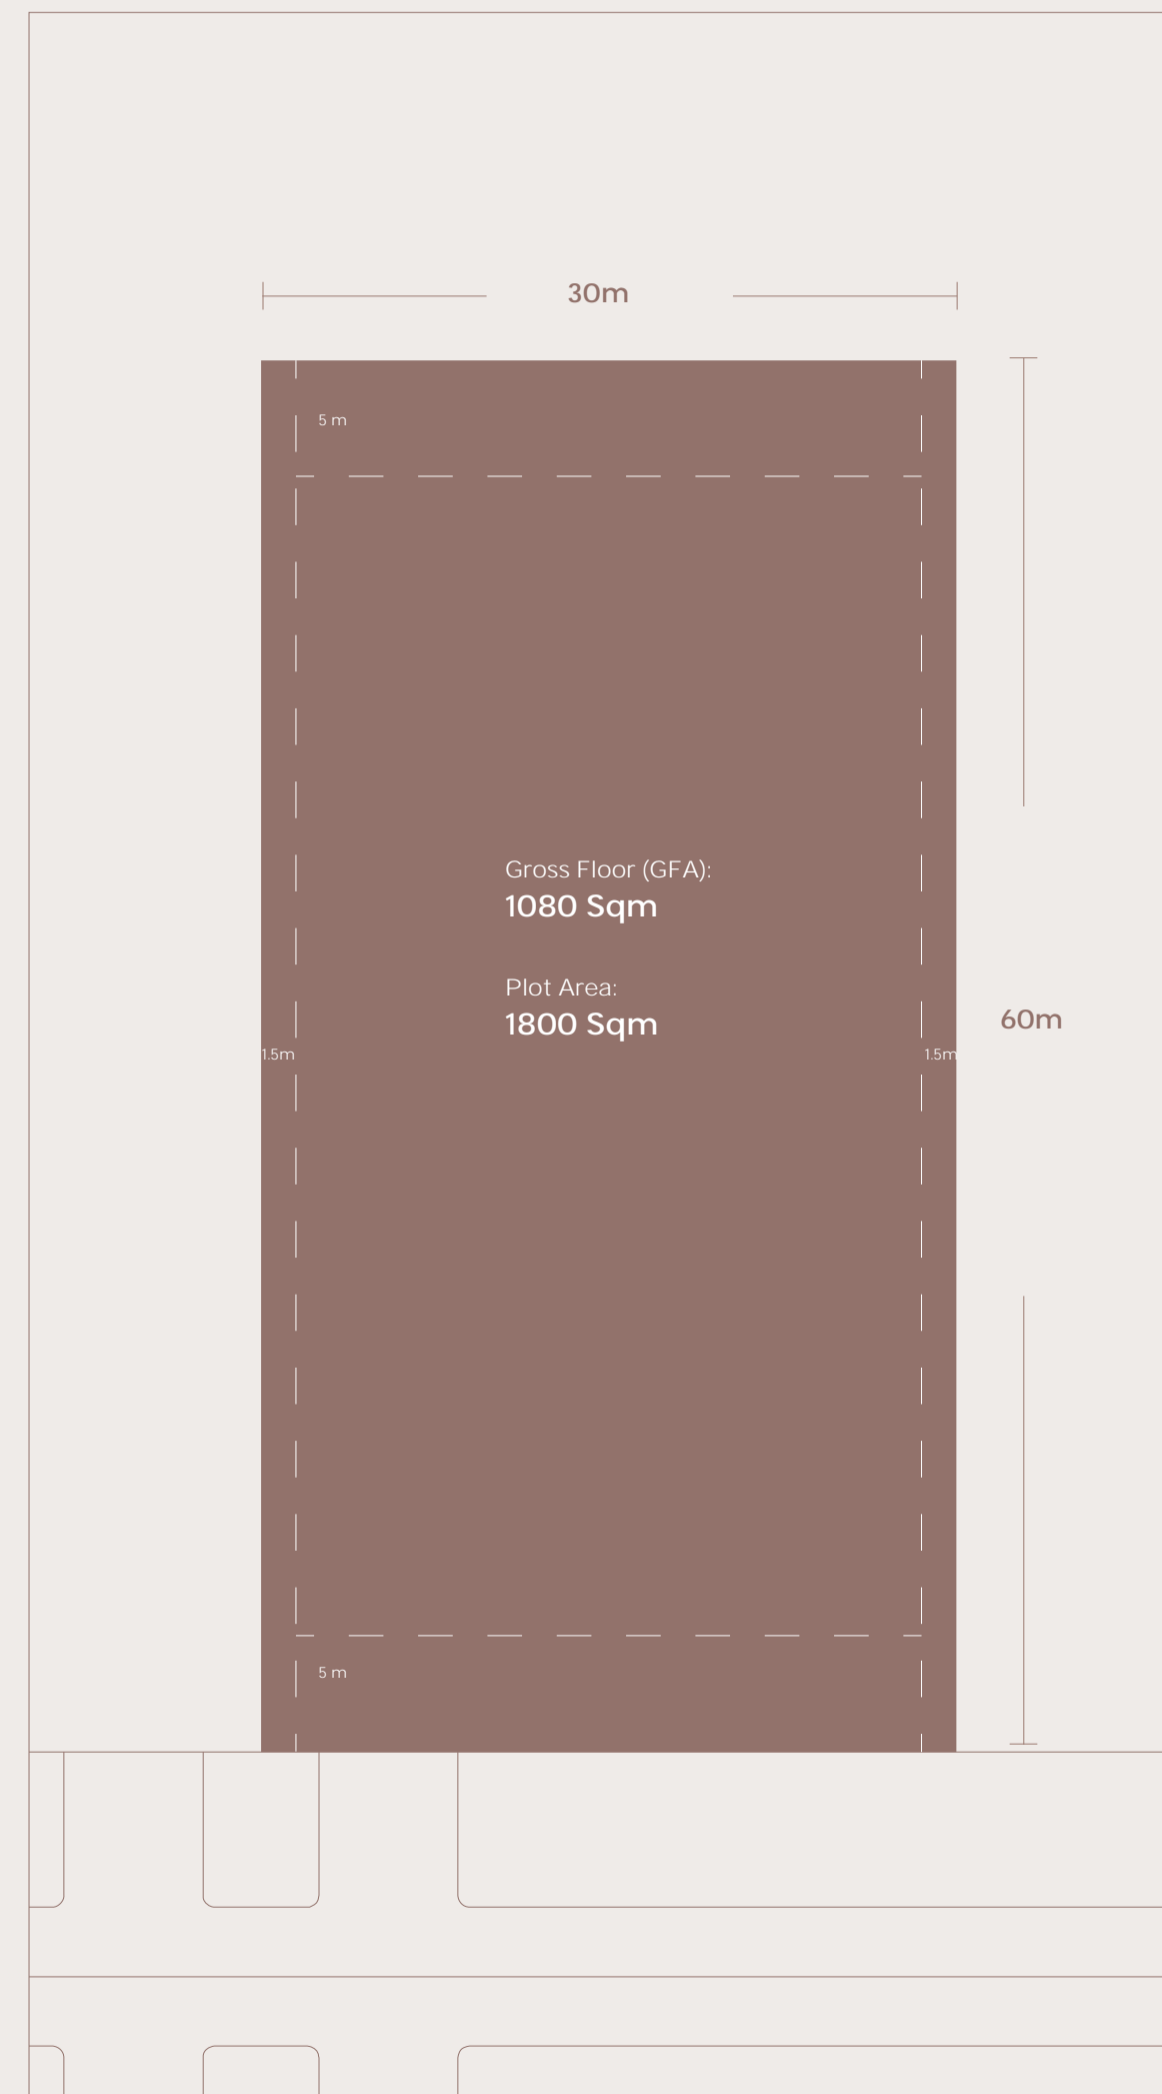

PLOT PLAN TYPE 1

0 2.5 5 10 15 20 Metres

PLOT PLAN TYPE 2

0 2.5 5 10 15 20 Metres

PLOT PLAN TYPE 3A

0 2.5 5 10 15 20 Metres

PLOT PLAN TYPE 3B

0 2.5 5 10 15 20 Metres

PLOT PLAN TYPE 4

PLOT PLAN TYPE 5

OUTSIDE POSSIBILITIES

YAS MARINA Yas Leisure Drive

Deck shoes or dancing shoes?
With tens of superyachts and a
promenade lined with restaurants
and bars, the choice is yours.