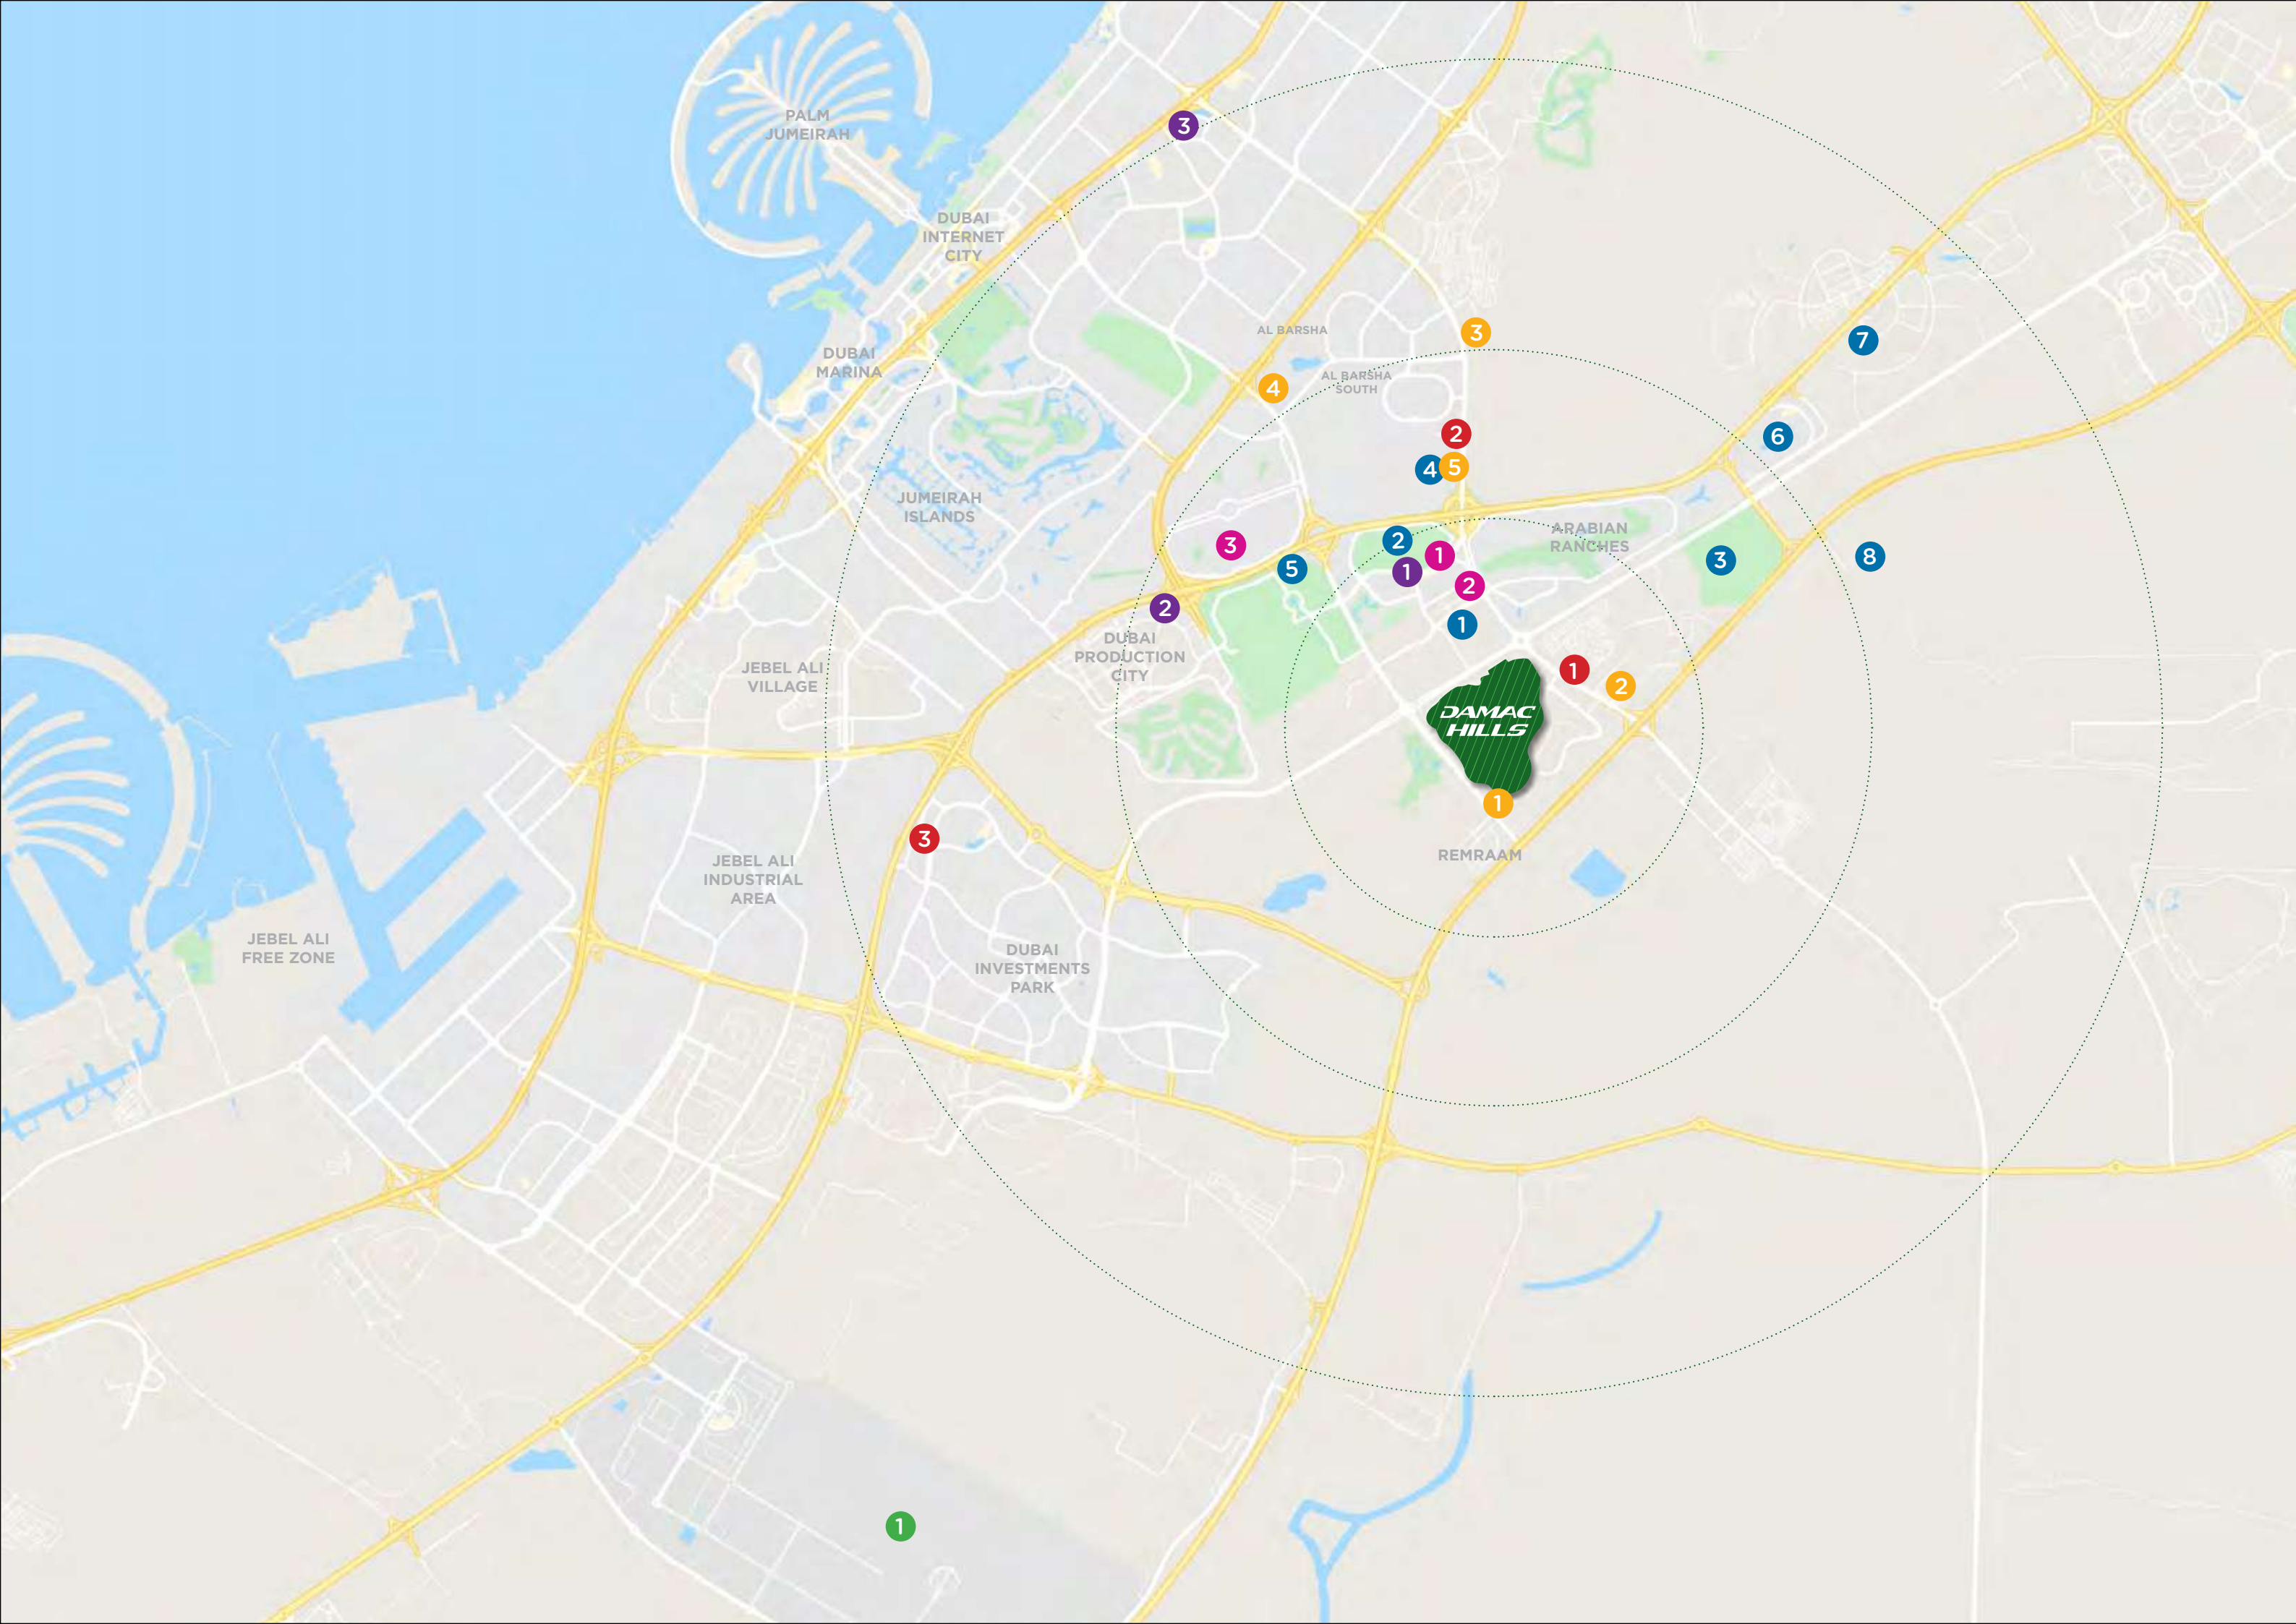

DAMAC HILLS

CLOSE TO EVERYTHING

SPORTS AND LEISURE

- 1 Dubai Polo & Equestrian Club - 10 minutes
- 2 Dubai Autodrome - 12 minutes
- 3 The Plantation Equestrian and Polo Club - 11 minutes
- 4 Miracle Garden - 13 minutes
- 5 Dubai International Stadium - 14 minutes
- 6 Global Village - 14 minutes
- 7 IMG World - 14 minutes
- 8 Hamdan Sports Complex - 15 minutes

MALLS

- 1 First Avenue Mall - 11 minutes
- 2 City Centre Me'aisem - 14 minutes
- 3 Mall of the Emirates - 24 minutes

HOSPITALS

- 1 Aster Medical Centre - 9 minutes
- 2 Mediclinic Parkview Hospital - 12 minutes
- 3 NMC Royal Hospital - 19 minutes

HOTELS

- 1 Park Inn by Radisson - 10 minutes
- 2 Studio One Hotel - 9 minutes
- 3 Five Hotel Jumeirah Village Circle - 19 minutes

AIRPORT

- 1 Al Maktoum International Airport - 28 minutes

SCHOOLS

- 1 Jebel Ali School - 5 minutes
- 2 Fairgreen International School - 11 minutes
- 3 Global Indian International School - 16 minutes
- 4 Safa Community School - 18 minutes
- 5 Kings' School - 21 minutes