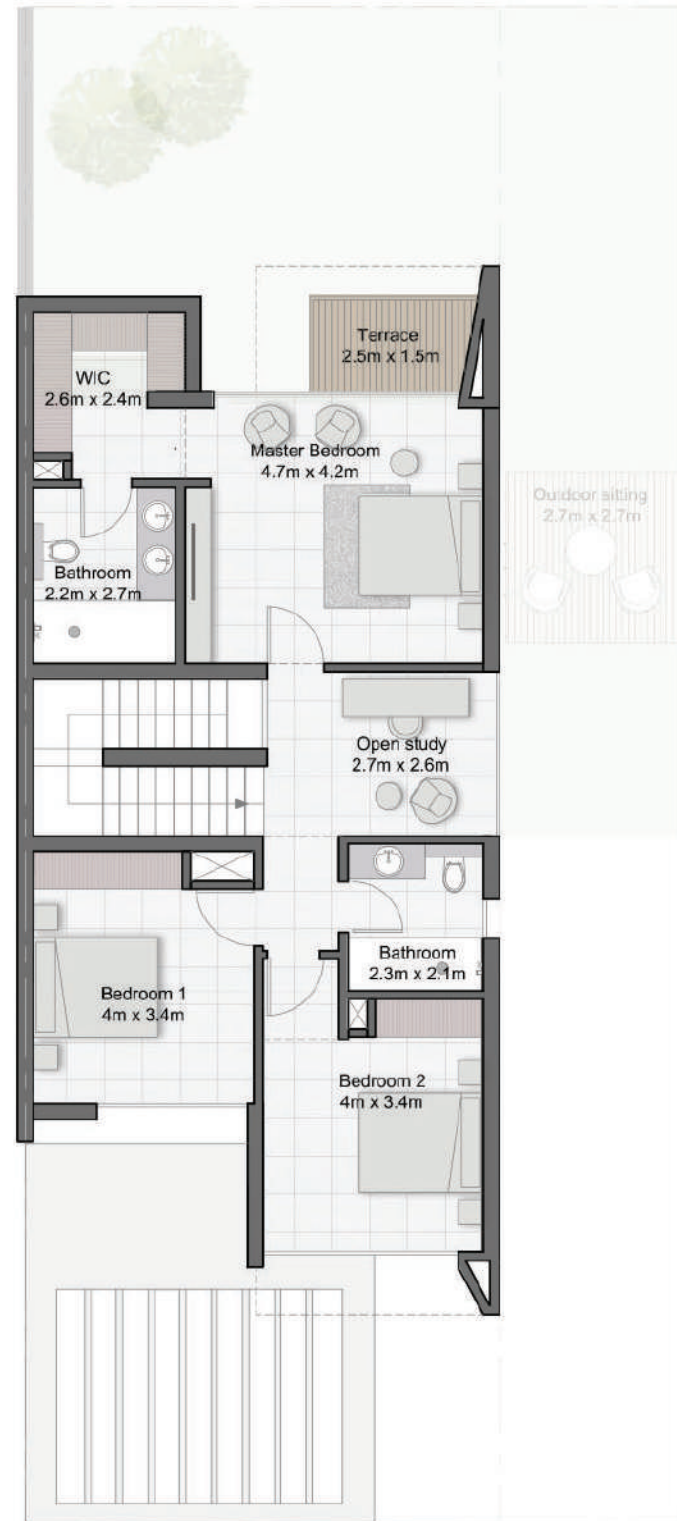

CHERRYWOODS

FLOOR PLANS

 MERAAS

CHERRYWOODS

GROUND FLOOR

FIRST FLOOR

3 BEDROOM MIDDLE UNIT

TOTAL AREA : 2,233 sq.ft.

CHERRYWOODS

GROUND FLOOR

FIRST FLOOR

3 BEDROOM CORNER UNIT

TOTAL AREA : 2,367 sq.ft.

CHERRYWOODS

GROUND FLOOR

FIRST FLOOR

4 BEDROOM CORNER UNIT

TOTAL AREA : 2,634 sq.ft.

CHERRYWOODS

CONTACT US

Toll Free : 800 37373

Hotline : +971 52 754 3246

Email : sales@drehomes.com

Visit Us For More Info:-