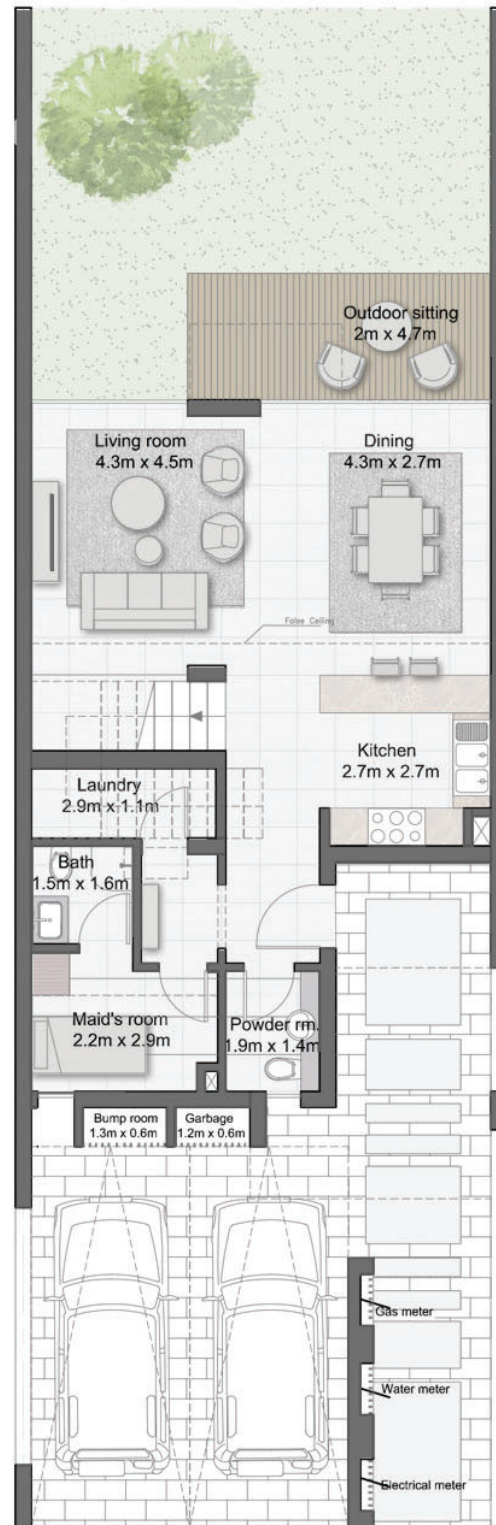

CHERRYWOODS

FLOOR PLANS

 MERAAS

CHERRYWOODS

GROUND FLOOR

FIRST FLOOR

3 BEDROOM MIDDLE UNIT

TOTAL AREA : 2,233 sq.ft.

CHERRYWOODS

GROUND FLOOR

FIRST FLOOR

3 BEDROOM CORNER UNIT

TOTAL AREA : 2,367 sq.ft.

CHERRYWOODS

GROUND FLOOR

FIRST FLOOR

4 BEDROOM CORNER UNIT

TOTAL AREA : 2,634 sq.ft.

CHERRYWOODS

CONTACT US

Toll Free : 800 37373

Hotline : +971 52 754 3246

Email : sales@drehomes.com

Visit Us For More Info:-