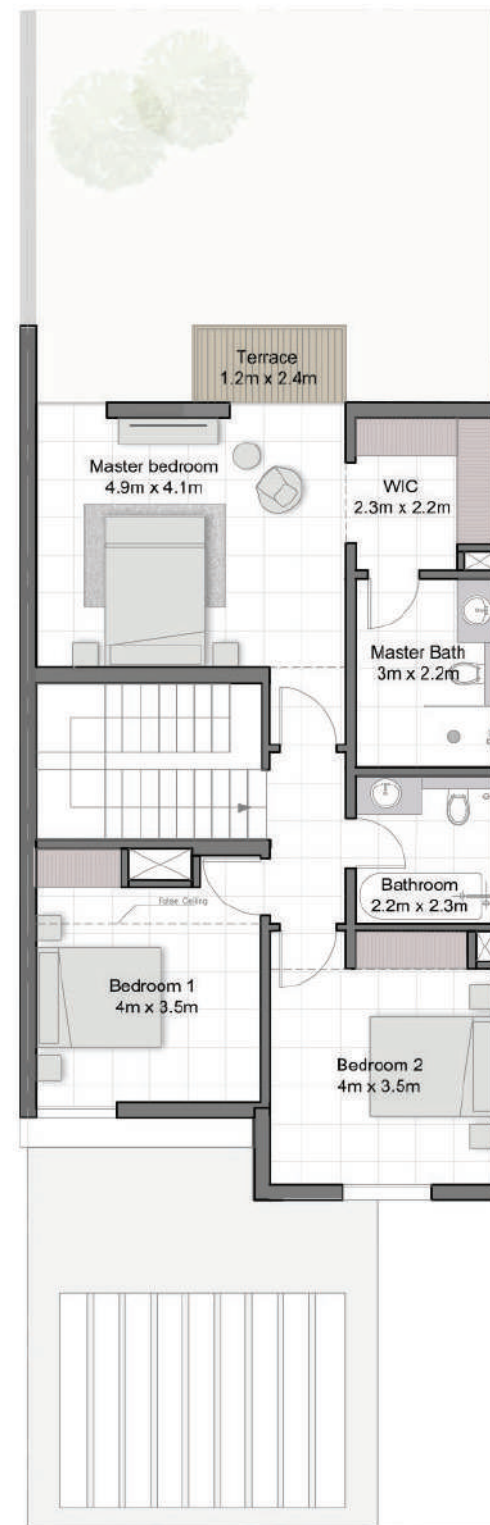

CHERRYWOODS

FLOOR PLANS

 MERAAS

CHERRYWOODS

GROUND FLOOR

FIRST FLOOR

3 BEDROOM MIDDLE UNIT

TOTAL AREA : 2,233 sq.ft.

CHERRYWOODS

GROUND FLOOR

FIRST FLOOR

3 BEDROOM CORNER UNIT

TOTAL AREA : 2,367 sq.ft.

CHERRYWOODS

GROUND FLOOR

FIRST FLOOR

4 BEDROOM CORNER UNIT

TOTAL AREA : 2,634 sq.ft.

CHERRYWOODS

CONTACT US

Toll Free : 800 37373

Hotline : +971 52 754 3246

Email : sales@drehomes.com

Visit Us For More Info:-