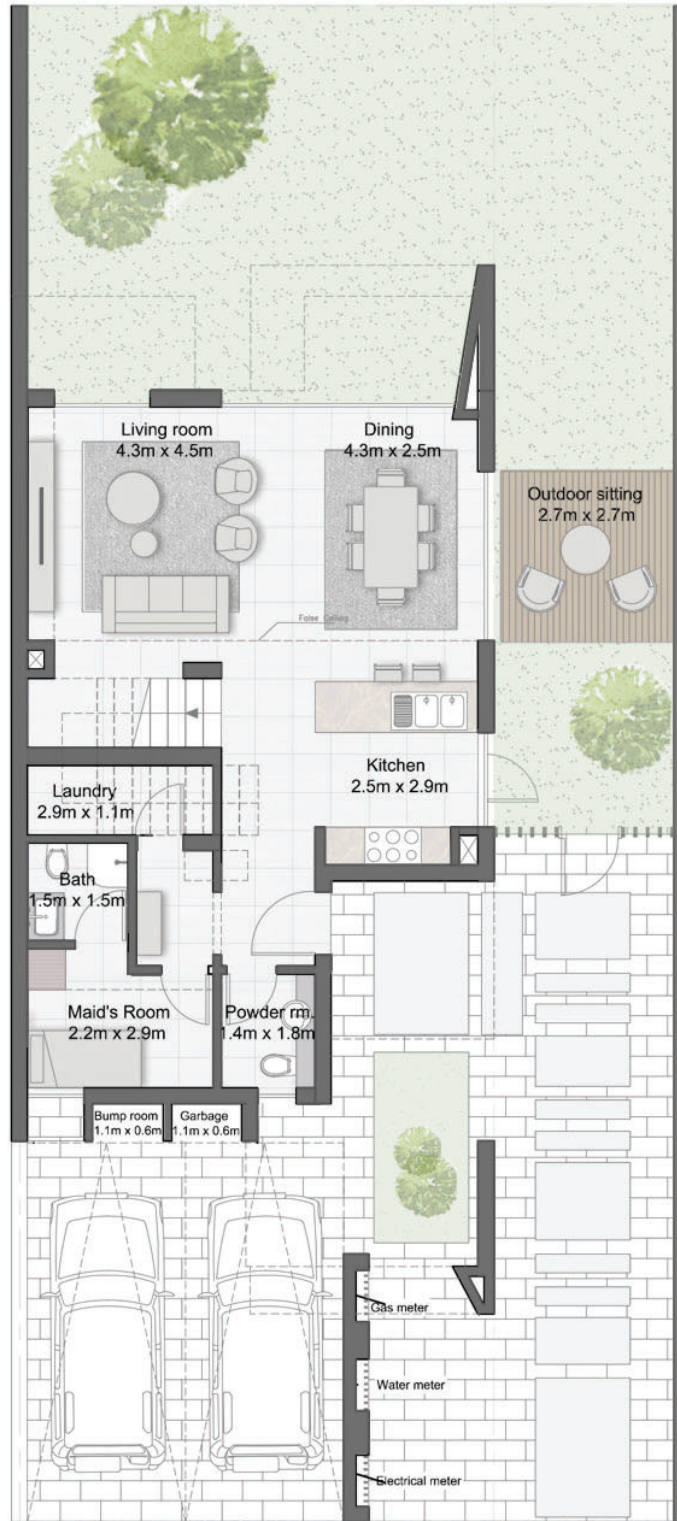

CHERRYWOODS

FLOOR PLANS

 MERAAS

CHERRYWOODS

GROUND FLOOR

FIRST FLOOR

3 BEDROOM MIDDLE UNIT

TOTAL AREA : 2,233 sq.ft.

CHERRYWOODS

GROUND FLOOR

FIRST FLOOR

3 BEDROOM CORNER UNIT

TOTAL AREA : 2,367 sq.ft.

CHERRYWOODS

GROUND FLOOR

FIRST FLOOR

4 BEDROOM CORNER UNIT

TOTAL AREA : 2,634 sq.ft.

CHERRYWOODS

CONTACT US

Toll Free : 800 37373

Hotline : +971 52 754 3246

Email : sales@drehomes.com

Visit Us For More Info:-