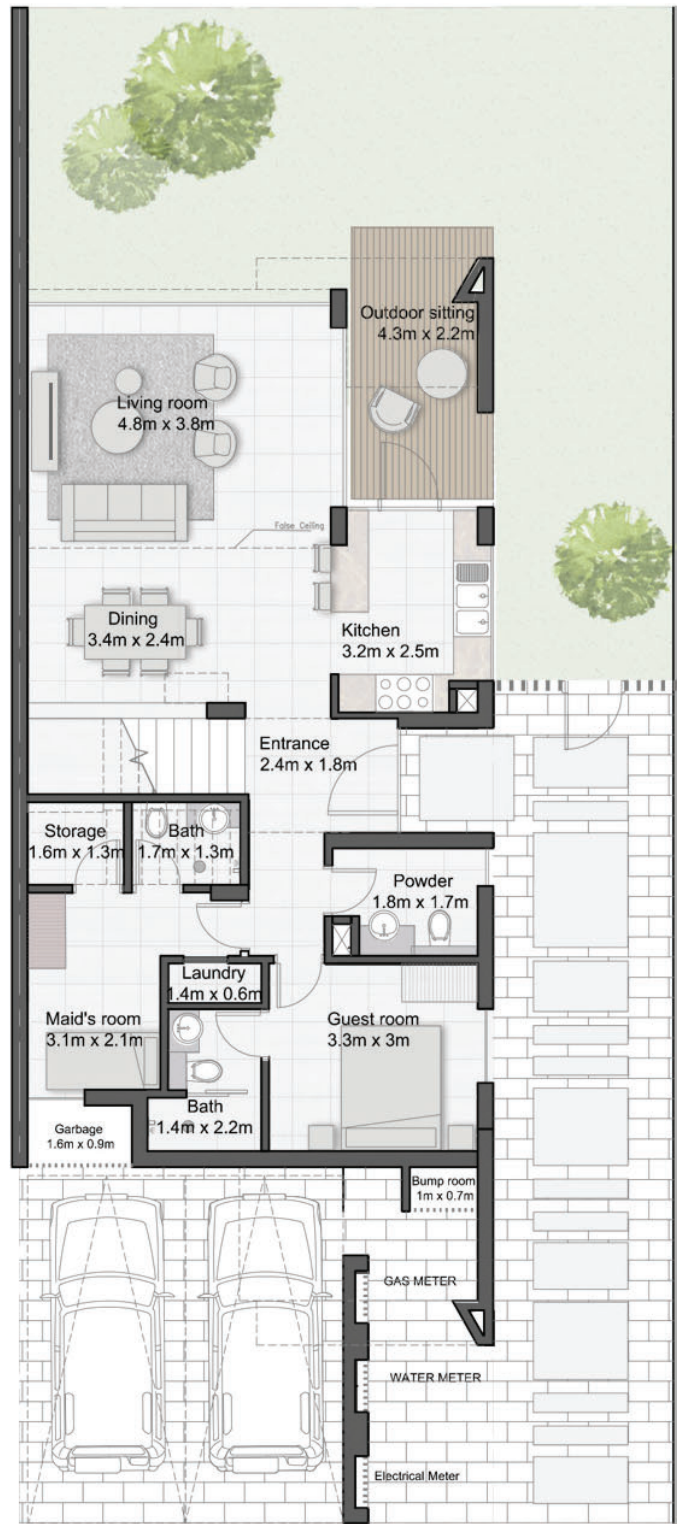

CHERRYWOODS

FLOOR PLANS

 MERAAS

CHERRYWOODS

GROUND FLOOR

FIRST FLOOR

3 BEDROOM MIDDLE UNIT

TOTAL AREA : 2,233 sq.ft.

CHERRYWOODS

GROUND FLOOR

FIRST FLOOR

3 BEDROOM CORNER UNIT

TOTAL AREA : 2,367 sq.ft.

CHERRYWOODS

GROUND FLOOR

FIRST FLOOR

4 BEDROOM CORNER UNIT

TOTAL AREA : 2,634 sq.ft.

CHERRYWOODS

CONTACT US

Toll Free : 800 37373

Hotline : +971 52 754 3246

Email : sales@drehomes.com

Visit Us For More Info:-