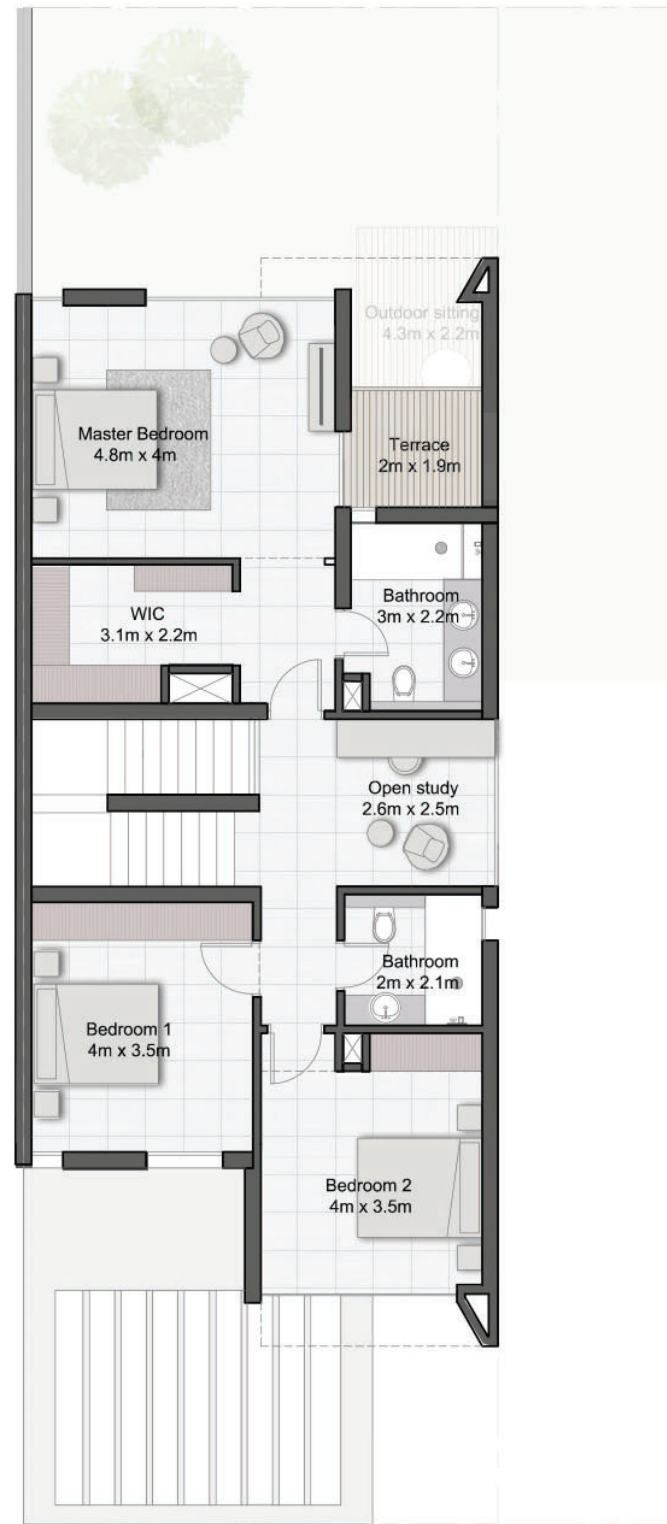

CHERRYWOODS

FLOOR PLANS

 MERAAS

CHERRYWOODS

GROUND FLOOR

FIRST FLOOR

3 BEDROOM MIDDLE UNIT

TOTAL AREA : 2,233 sq.ft.

CHERRYWOODS

GROUND FLOOR

FIRST FLOOR

3 BEDROOM CORNER UNIT

TOTAL AREA : 2,367 sq.ft.

CHERRYWOODS

GROUND FLOOR

FIRST FLOOR

4 BEDROOM CORNER UNIT

TOTAL AREA : 2,634 sq.ft.

CHERRYWOODS

CONTACT US

Toll Free : 800 37373

Hotline : +971 52 754 3246

Email : sales@drehomes.com

Visit Us For More Info:-