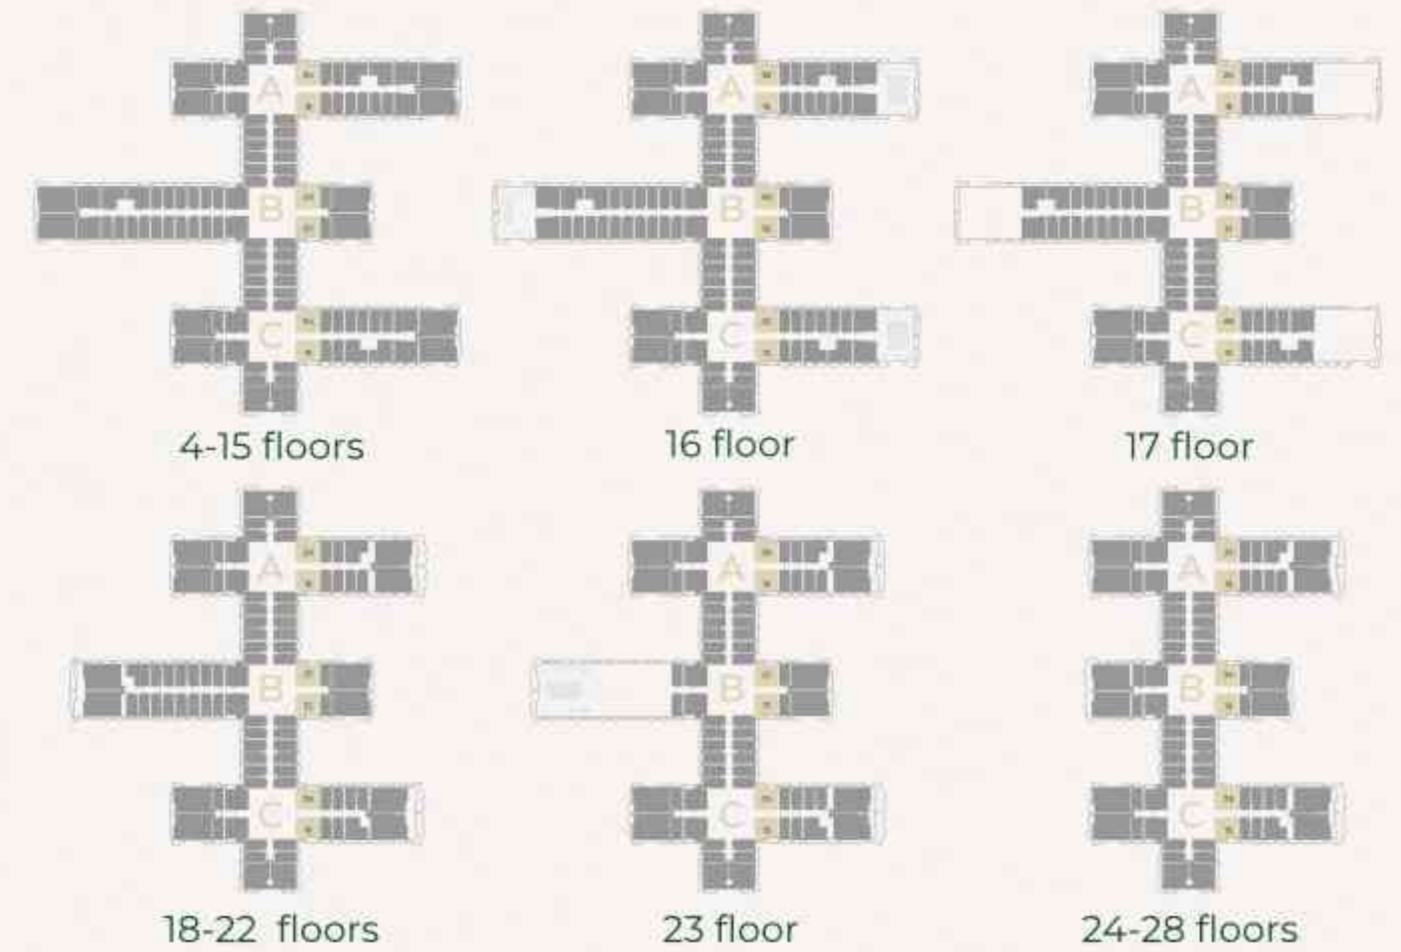

18-22 floors

23 floor

24-28 floors

STUDIO TYPE 1A

Sizes range from 384sq/ft - 388sq/ft

STUDIO TYPE 2

The size for this unit type is 403sq/ft

Our Sales Office is located at Dukes The Palm Hotel, Oceana Complex, Palm Jumeirah.
Find out more at golfviews.ae or call us now to arrange your exclusive viewing.
Phone: 800 883 007 | +971 4 444 0700. Email: sales@seventides.com

STUDIO TYPE 2A

Sizes range from 396sq/ft - 403sq/ft

ONE BEDROOM APARTMENT TYPE 1

The size for this unit type is 775sq/ft

ONE BEDROOM APARTMENT TYPE 1A

Sizes range from 792sq/ft - 793sq/ft

ONE BEDROOM APARTMENT TYPE 2

Sizes range from 800sq/ft - 801sq/ft

ONE BEDROOM APARTMENT TYPE 3

The size for this unit type is 739sq/ft

ONE BEDROOM APARTMENT TYPE 4

The size for this unit type is 904sq/ft

ONE BEDROOM APARTMENT TYPE 4

18-22 floors

23 floor

24-28 floors

TWO BEDROOM APARTMENT TYPE 1

The size for this unit type is 1073sq/ft

TWO BEDROOM APARTMENT TYPE 1

TWO BEDROOM APARTMENT TYPE 2

The size for this unit type is 958sq/ft

THREE-BEDROOM APARTMENT TYPE 1