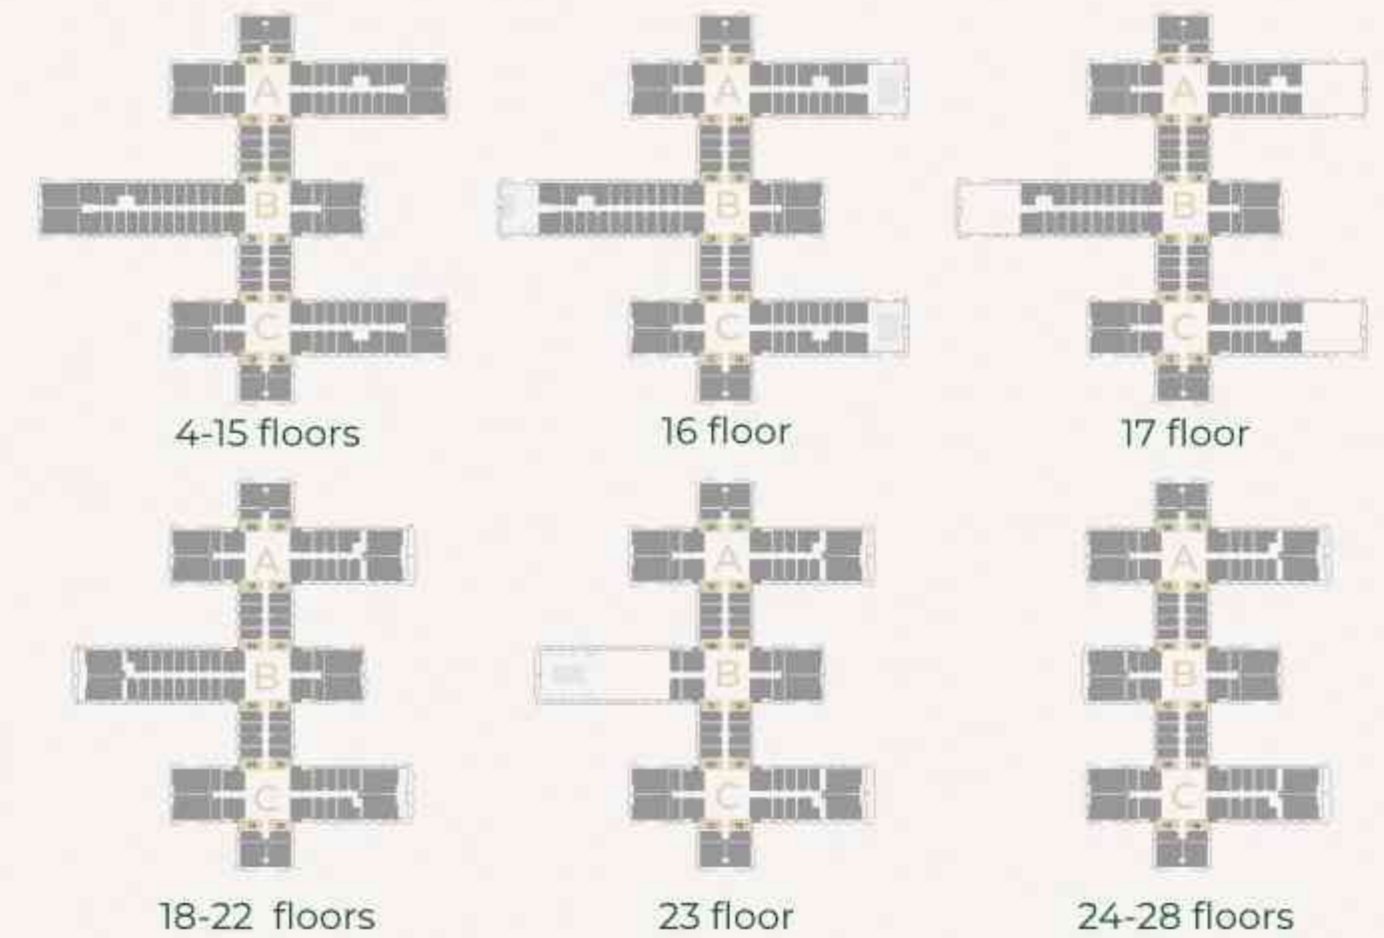

SEVEN TIDES

GOLF VIEWS
SEVEN CITY

FLOOR PLANS

STUDIO TYPE 1

Sizes range from 415sq/ft - 416sq/ft

4-15 floors

16 floor

17 floor

18-22 floors

23 floor

24-28 floors

STUDIO TYPE 1A

Sizes range from 384sq/ft - 388sq/ft

STUDIO TYPE 2

The size for this unit type is 403sq/ft

Our Sales Office is located at Dukes The Palm Hotel, Oceana Complex, Palm Jumeirah.
Find out more at golfviews.ae or call us now to arrange your exclusive viewing.
Phone: 800 883 007 | +971 4 444 0700. Email: sales@seventides.com

STUDIO TYPE 2A

Sizes range from 396sq/ft - 403sq/ft

ONE BEDROOM APARTMENT TYPE 1

The size for this unit type is 775sq/ft

ONE BEDROOM APARTMENT TYPE 1A

Sizes range from 792sq/ft - 793sq/ft

ONE BEDROOM APARTMENT TYPE 2

Sizes range from 800sq/ft - 801sq/ft

ONE BEDROOM APARTMENT TYPE 3

The size for this unit type is 739sq/ft

ONE BEDROOM APARTMENT TYPE 4

The size for this unit type is 904sq/ft

ONE BEDROOM APARTMENT TYPE 4

18-22 floors