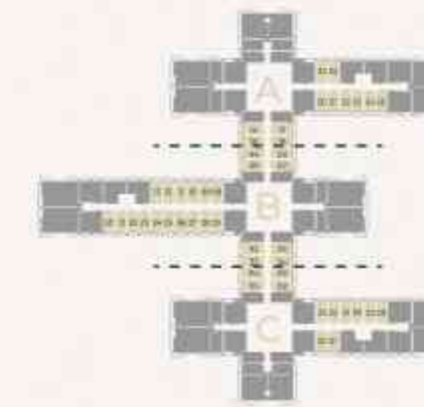

SEVEN TIDES

GOLF VIEWS
SEVEN CITY

FLOOR PLANS

STUDIO TYPE 1

Sizes range from 415sq/ft - 416sq/ft

4-15 floors

16 floor

17 floor

18-22 floors

23 floor

24-28 floors

STUDIO TYPE 1A

Sizes range from 384sq/ft - 388sq/ft

STUDIO TYPE 2

The size for this unit type is 403sq/ft

Our Sales Office is located at Dukes The Palm Hotel, Oceana Complex, Palm Jumeirah.
Find out more at golfviews.ae or call us now to arrange your exclusive viewing.
Phone: 800 883 007 | +971 4 444 0700. Email: sales@seventides.com

STUDIO TYPE 2A

Sizes range from 396sq/ft - 403sq/ft

ONE BEDROOM APARTMENT TYPE 1

The size for this unit type is 775sq/ft

ONE BEDROOM APARTMENT TYPE 1A

Sizes range from 792sq/ft - 793sq/ft

ONE BEDROOM APARTMENT TYPE 2