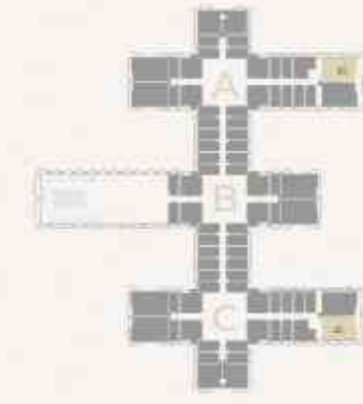

SEVEN TIDES

GOLF VIEWS
SEVEN CITY

FLOOR PLANS

STUDIO TYPE 1

Sizes range from 415sq/ft - 416sq/ft

4-15 floors

16 floor

17 floor

18-22 floors

23 floor

24-28 floors

STUDIO TYPE 1A

Sizes range from 384sq/ft - 388sq/ft

STUDIO TYPE 2

The size for this unit type is 403sq/ft

Our Sales Office is located at Dukes The Palm Hotel, Oceana Complex, Palm Jumeirah.
Find out more at golfviews.ae or call us now to arrange your exclusive viewing.
Phone: 800 883 007 | +971 4 444 0700. Email: sales@seventides.com

Sizes range from 800sq/ft - 801sq/ft

ONE BEDROOM APARTMENT TYPE 3

The size for this unit type is 739sq/ft

ONE BEDROOM APARTMENT TYPE 4

The size for this unit type is 904sq/ft

ONE BEDROOM APARTMENT TYPE 4

18-22 floors

23 floor

24-28 floors

TWO BEDROOM APARTMENT TYPE 1

The size for this unit type is 1073sq/ft

TWO BEDROOM APARTMENT TYPE 1

TWO BEDROOM APARTMENT TYPE 2

The size for this unit type is 958sq/ft

THREE-BEDROOM APARTMENT TYPE 1