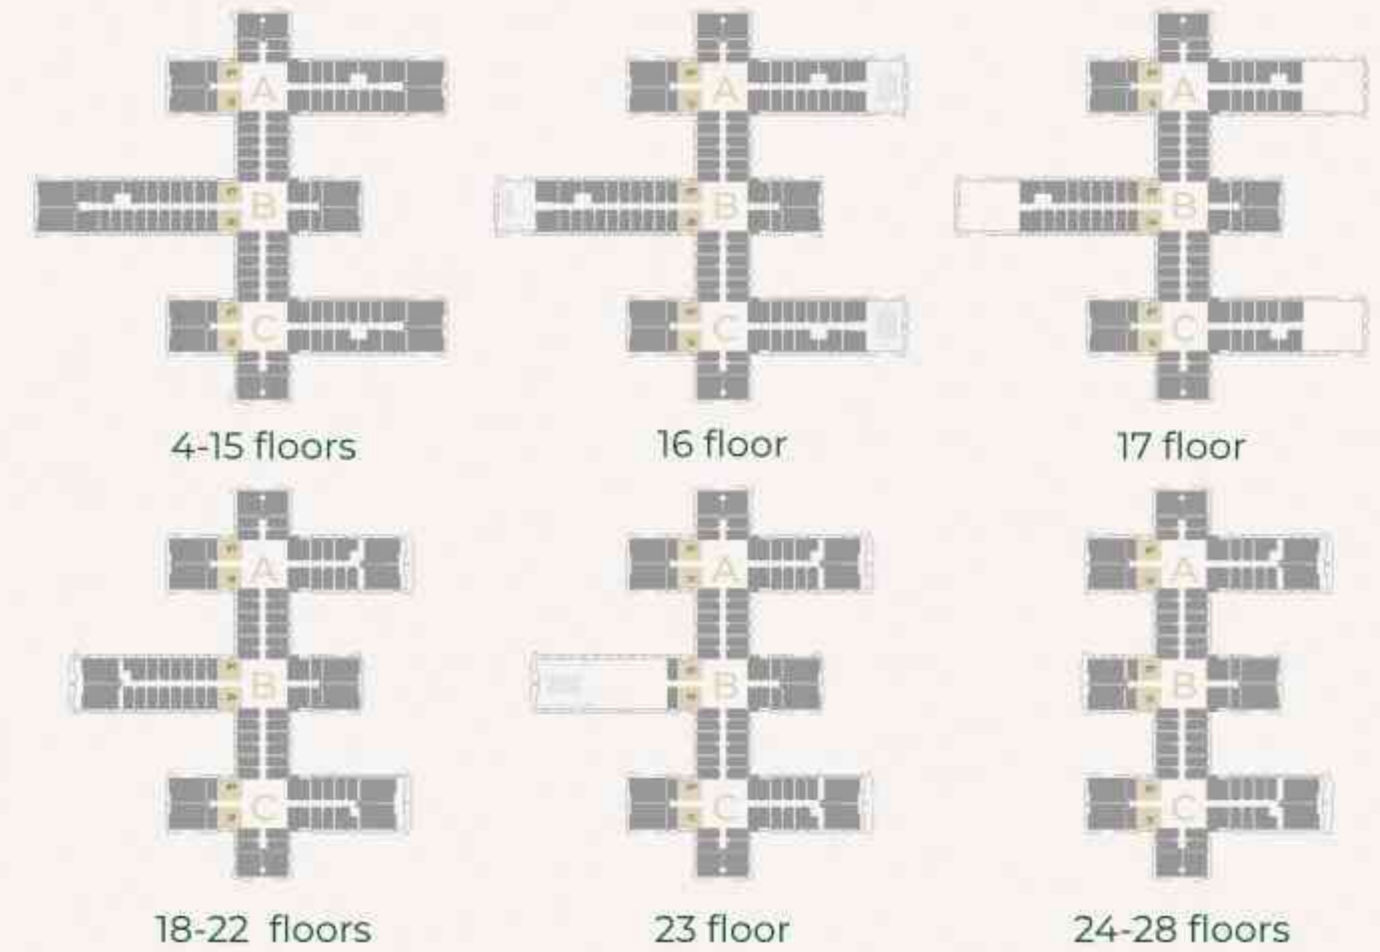

SEVEN TIDES

GOLF VIEWS
SEVEN CITY

FLOOR PLANS

STUDIO TYPE 1

Sizes range from 415sq/ft - 416sq/ft

4-15 floors

16 floor

17 floor

18-22 floors

23 floor

24-28 floors

STUDIO TYPE 1A

Sizes range from 384sq/ft - 388sq/ft

STUDIO TYPE 2

The size for this unit type is 403sq/ft

Our Sales Office is located at Dukes The Palm Hotel, Oceana Complex, Palm Jumeirah.
Find out more at golfviews.ae or call us now to arrange your exclusive viewing.
Phone: 800 883 007 | +971 4 444 0700. Email: sales@seventides.com

STUDIO TYPE 2A

Sizes range from 396sq/ft - 403sq/ft

ONE BEDROOM APARTMENT TYPE 1

The size for this unit type is 775sq/ft

ONE BEDROOM APARTMENT TYPE 1A

Sizes range from 792sq/ft - 793sq/ft

ONE BEDROOM APARTMENT TYPE 2

Sizes range from 800sq/ft - 801sq/ft

ONE BEDROOM APARTMENT TYPE 3

The size for this unit type is 739sq/ft

ONE BEDROOM APARTMENT TYPE 4

The size for this unit type is 904sq/ft

ONE BEDROOM APARTMENT TYPE 4

18-22 floors