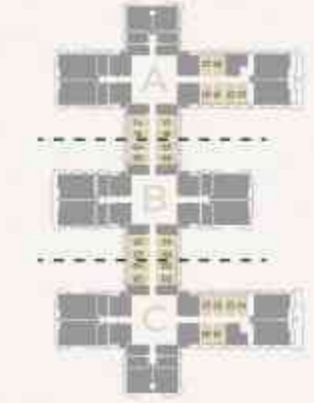

SEVEN TIDES

GOLF VIEWS
SEVEN CITY

FLOOR PLANS

STUDIO TYPE 1

Sizes range from 415sq/ft - 416sq/ft

4-15 floors

16 floor

17 floor

18-22 floors

23 floor

24-28 floors

STUDIO TYPE 1A

Sizes range from 384sq/ft - 388sq/ft

STUDIO TYPE 2

The size for this unit type is 403sq/ft

Our Sales Office is located at Dukes The Palm Hotel, Oceana Complex, Palm Jumeirah.
Find out more at golfviews.ae or call us now to arrange your exclusive viewing.
Phone: 800 883 007 | +971 4 444 0700. Email: sales@seventides.com

STUDIO TYPE 2A

Sizes range from 396sq/ft - 403sq/ft

ONE BEDROOM APARTMENT TYPE 1

The size for this unit type is 775sq/ft

ONE BEDROOM APARTMENT TYPE 1A

Sizes range from 792sq/ft - 793sq/ft

ONE BEDROOM APARTMENT TYPE 2

Sizes range from 800sq/ft - 801sq/ft

ONE BEDROOM APARTMENT TYPE 3

The size for this unit type is 739sq/ft

ONE BEDROOM APARTMENT TYPE 4

The size for this unit type is 904sq/ft

ONE BEDROOM APARTMENT TYPE 4

18-22 floors