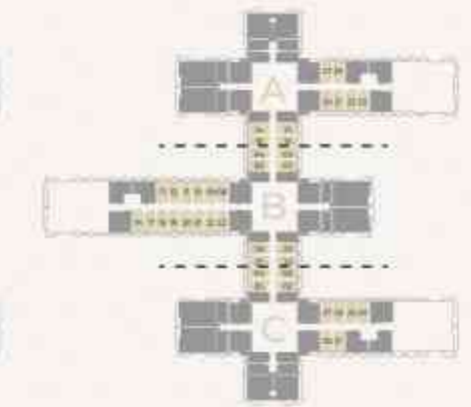

SEVEN TIDES

GOLF VIEWS
SEVEN CITY

FLOOR PLANS

STUDIO TYPE 1

Sizes range from 415sq/ft - 416sq/ft

4-15 floors

16 floor

17 floor

18-22 floors

23 floor

24-28 floors

STUDIO TYPE 1A

Sizes range from 384sq/ft - 388sq/ft

STUDIO TYPE 2

The size for this unit type is 403sq/ft

Our Sales Office is located at Dukes The Palm Hotel, Oceana Complex, Palm Jumeirah.
Find out more at golfviews.ae or call us now to arrange your exclusive viewing.
Phone: 800 883 007 | +971 4 444 0700. Email: sales@seventides.com

STUDIO TYPE 2A

Sizes range from 396sq/ft - 403sq/ft

ONE BEDROOM APARTMENT TYPE 1

The size for this unit type is 775sq/ft

ONE BEDROOM APARTMENT TYPE 1A

Sizes range from 792sq/ft - 793sq/ft

ONE BEDROOM APARTMENT TYPE 2