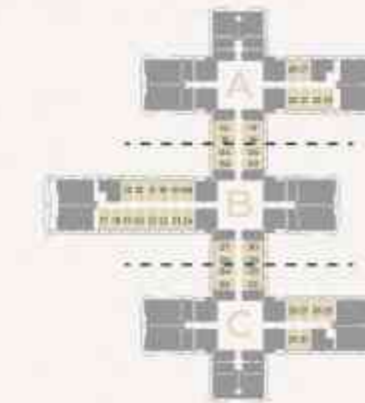

SEVEN TIDES

GOLF VIEWS
SEVEN CITY

FLOOR PLANS

STUDIO TYPE 1

Sizes range from 415sq/ft - 416sq/ft

4-15 floors

16 floor

17 floor

18-22 floors

23 floor

24-28 floors

STUDIO TYPE 1A

Sizes range from 384sq/ft - 388sq/ft

STUDIO TYPE 2

The size for this unit type is 403sq/ft

Our Sales Office is located at Dukes The Palm Hotel, Oceana Complex, Palm Jumeirah.
Find out more at golfviews.ae or call us now to arrange your exclusive viewing.
Phone: 800 883 007 | +971 4 444 0700. Email: sales@seventides.com

STUDIO TYPE 2A

Sizes range from 396sq/ft - 403sq/ft

ONE BEDROOM APARTMENT TYPE 1

The size for this unit type is 775sq/ft

ONE BEDROOM APARTMENT TYPE 1A

Sizes range from 792sq/ft - 793sq/ft

ONE BEDROOM APARTMENT TYPE 2