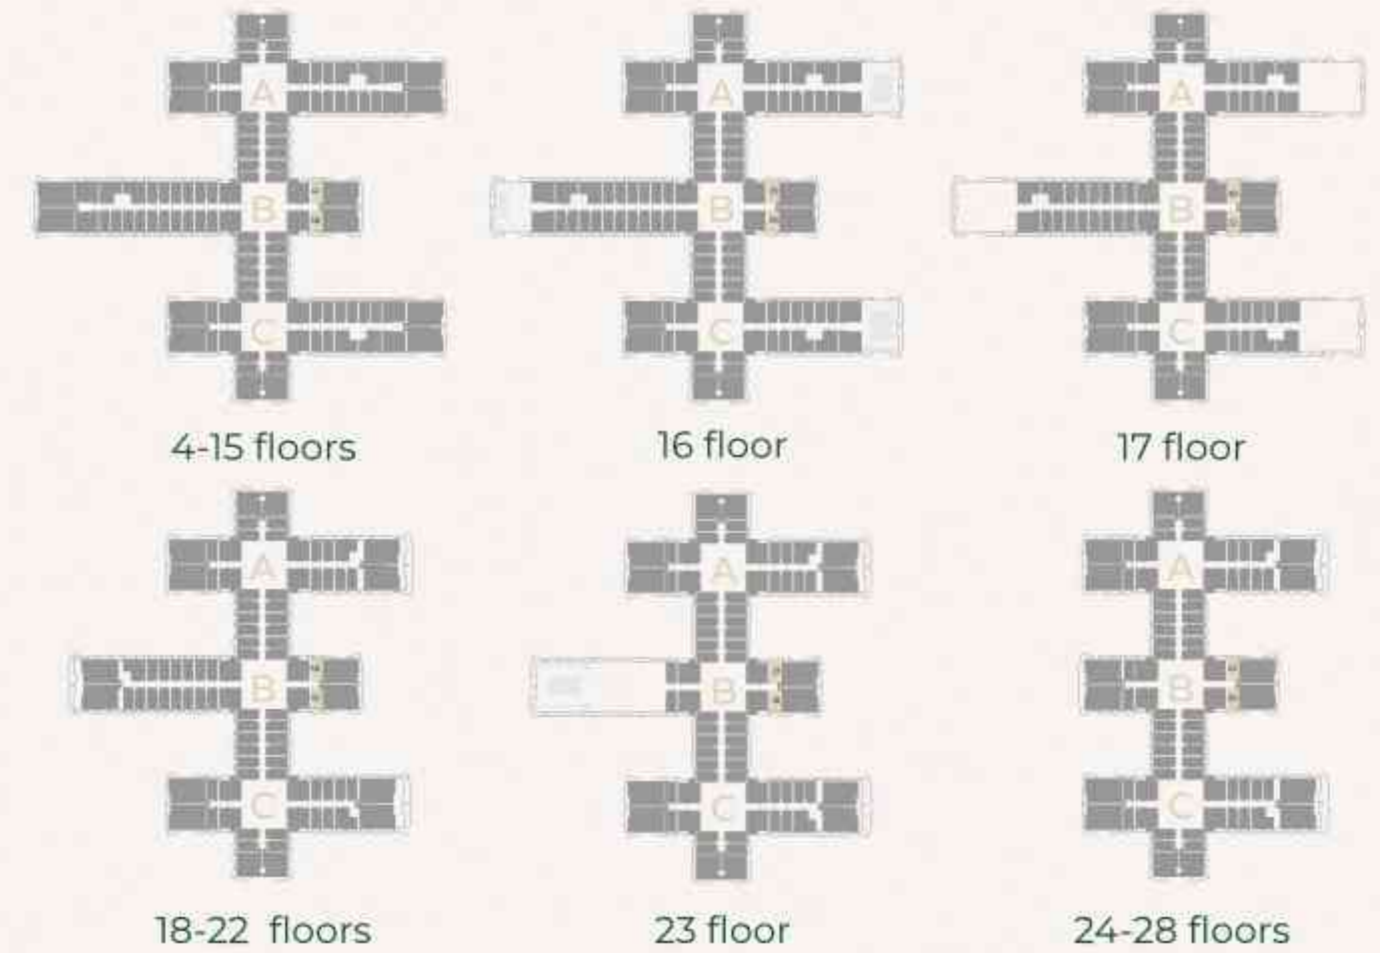

SEVEN TIDES

GOLF VIEWS
SEVEN CITY

FLOOR PLANS

STUDIO TYPE 1

Sizes range from 415sq/ft - 416sq/ft

4-15 floors

16 floor

17 floor

18-22 floors

23 floor

24-28 floors

STUDIO TYPE 1A

Sizes range from 384sq/ft - 388sq/ft

STUDIO TYPE 2

The size for this unit type is 403sq/ft

Our Sales Office is located at Dukes The Palm Hotel, Oceana Complex, Palm Jumeirah.
Find out more at golfviews.ae or call us now to arrange your exclusive viewing.
Phone: 800 883 007 | +971 4 444 0700. Email: sales@seventides.com

STUDIO TYPE 2A

Sizes range from 396sq/ft - 403sq/ft

ONE BEDROOM APARTMENT TYPE 1

The size for this unit type is 775sq/ft

ONE BEDROOM APARTMENT TYPE 1A

Sizes range from 792sq/ft - 793sq/ft

ONE BEDROOM APARTMENT TYPE 2

Sizes range from 800sq/ft - 801sq/ft

ONE BEDROOM APARTMENT TYPE 3

The size for this unit type is 739sq/ft

ONE BEDROOM APARTMENT TYPE 4

The size for this unit type is 904sq/ft

ONE BEDROOM APARTMENT TYPE 4

18-22 floors