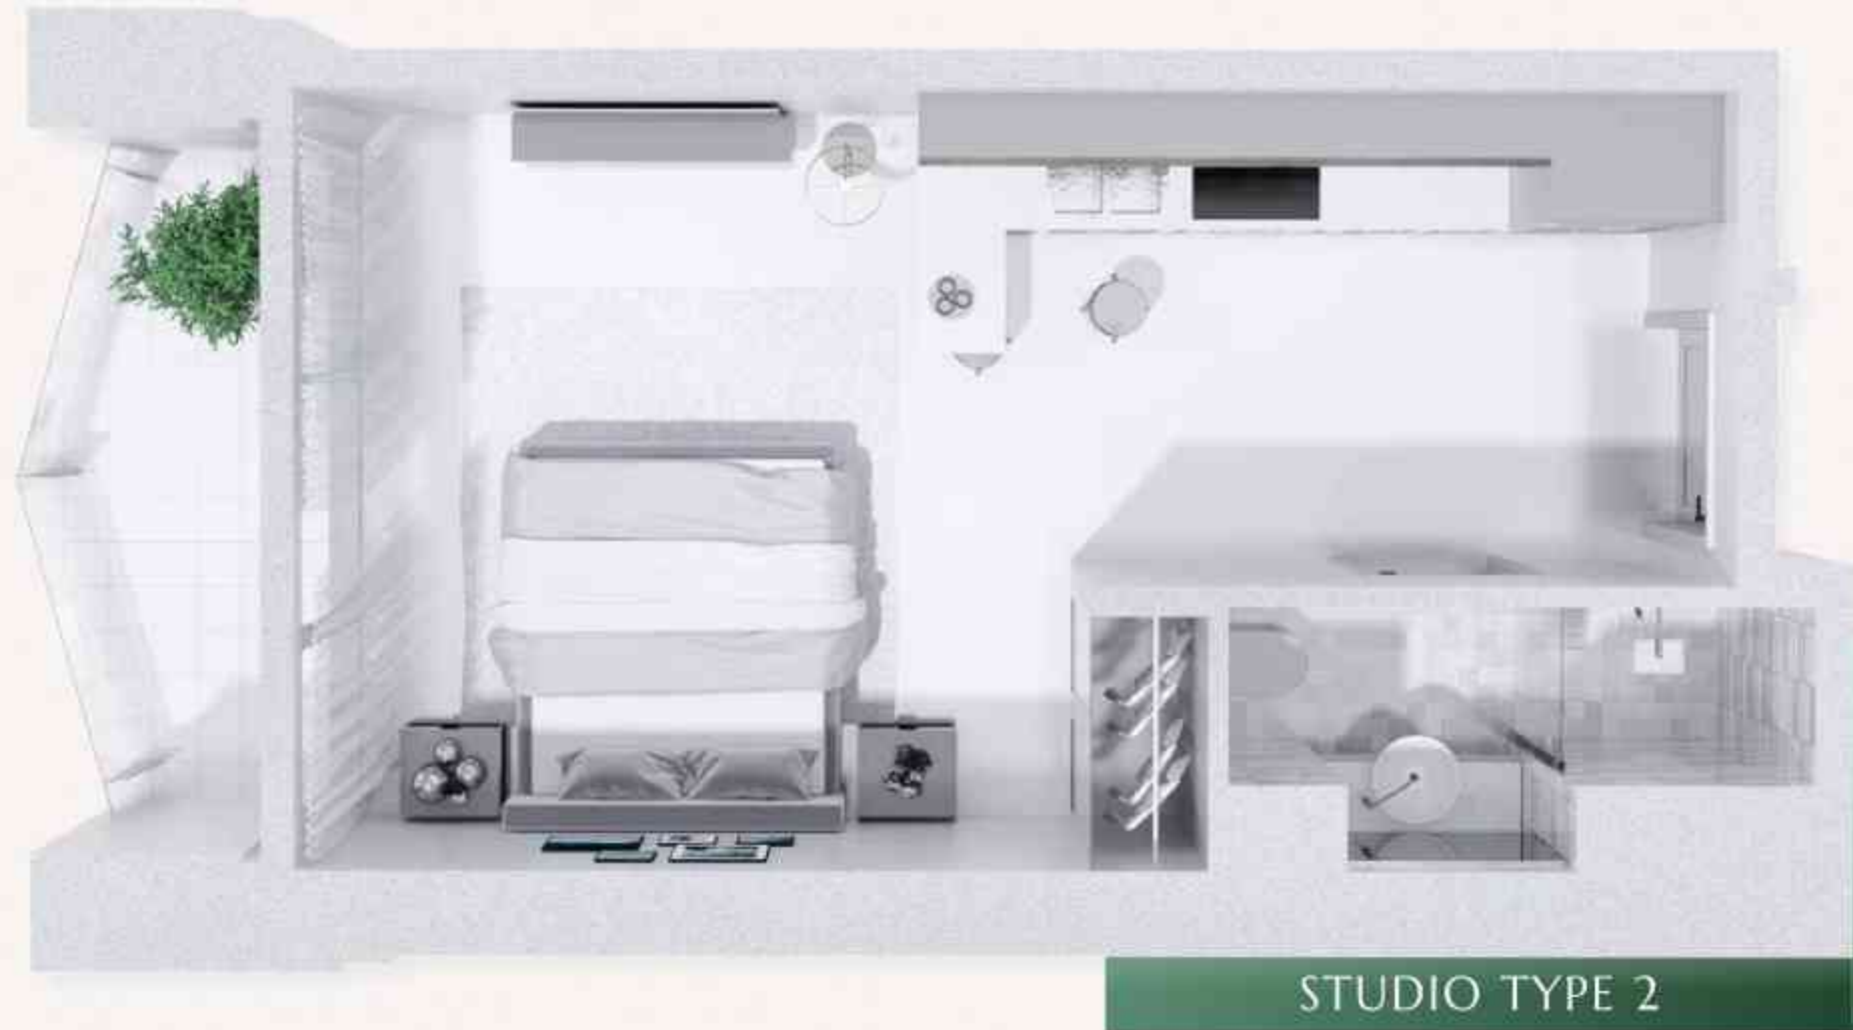

18-22 floors

23 floor

24-28 floors

STUDIO TYPE 1A

Sizes range from 384sq/ft - 388sq/ft

STUDIO TYPE 2

The size for this unit type is 403sq/ft

Our Sales Office is located at Dukes The Palm Hotel, Oceana Complex, Palm Jumeirah.
Find out more at golfviews.ae or call us now to arrange your exclusive viewing.
Phone: 800 883 007 | +971 4 444 0700. Email: sales@seventides.com

STUDIO TYPE 2A

Sizes range from 396sq/ft - 403sq/ft

ONE BEDROOM APARTMENT TYPE 1

The size for this unit type is 775sq/ft

ONE BEDROOM APARTMENT TYPE 1A

Sizes range from 792sq/ft - 793sq/ft

ONE BEDROOM APARTMENT TYPE 2