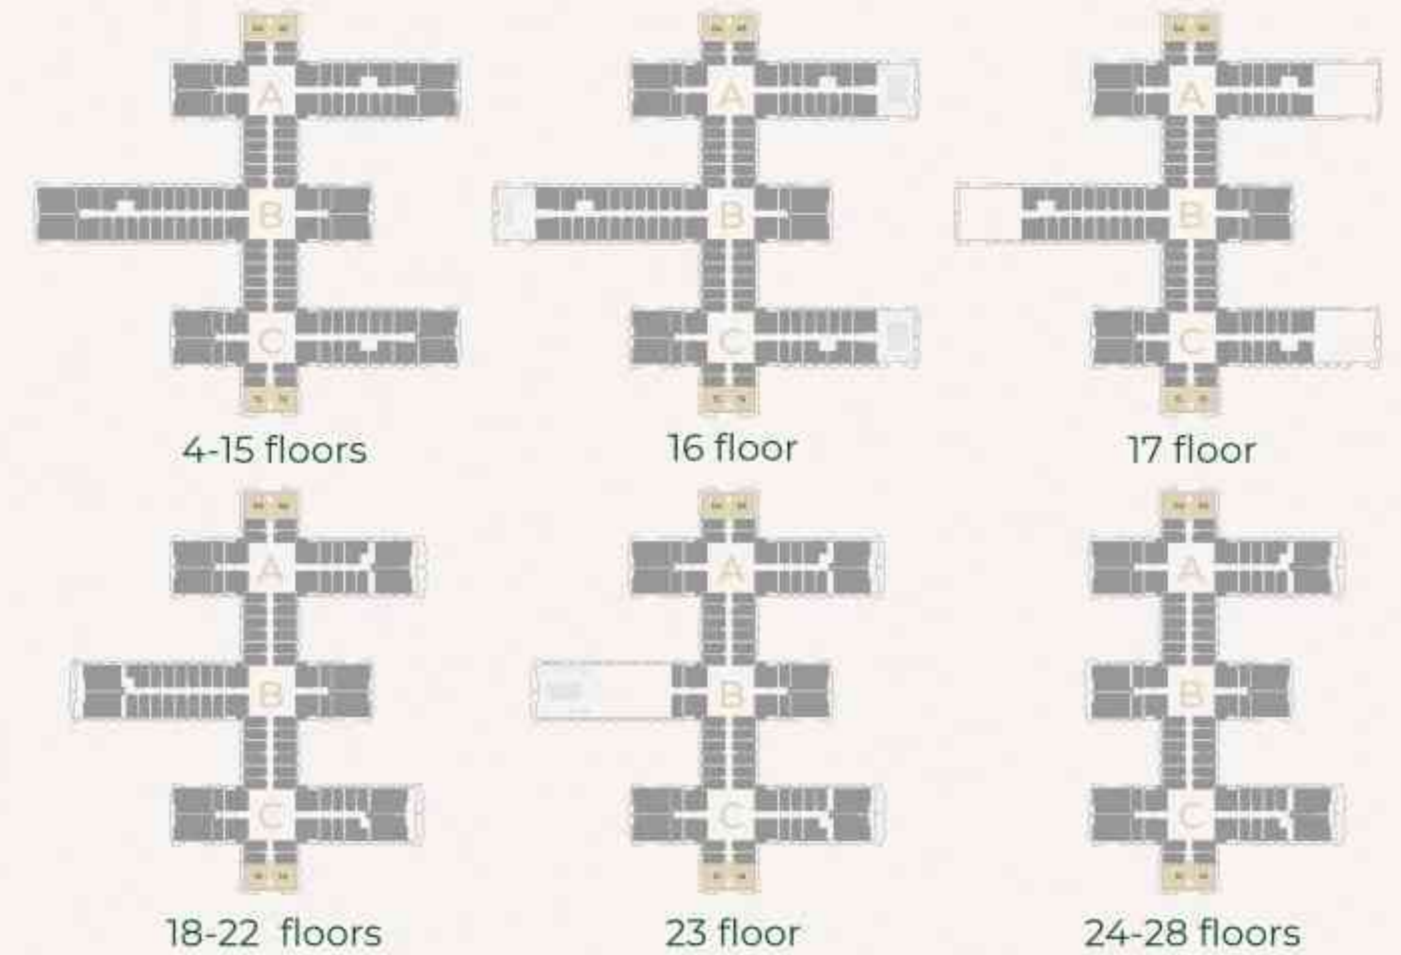

Sizes range from 800sq/ft - 801sq/ft

ONE BEDROOM APARTMENT TYPE 3

The size for this unit type is 739sq/ft

ONE BEDROOM APARTMENT TYPE 4

The size for this unit type is 904sq/ft

ONE BEDROOM APARTMENT TYPE 4

18-22 floors

23 floor

24-28 floors

TWO BEDROOM APARTMENT TYPE 1

The size for this unit type is 1073sq/ft

TWO BEDROOM APARTMENT TYPE 1

TWO BEDROOM APARTMENT TYPE 2

The size for this unit type is 958sq/ft

THREE-BEDROOM APARTMENT TYPE 1