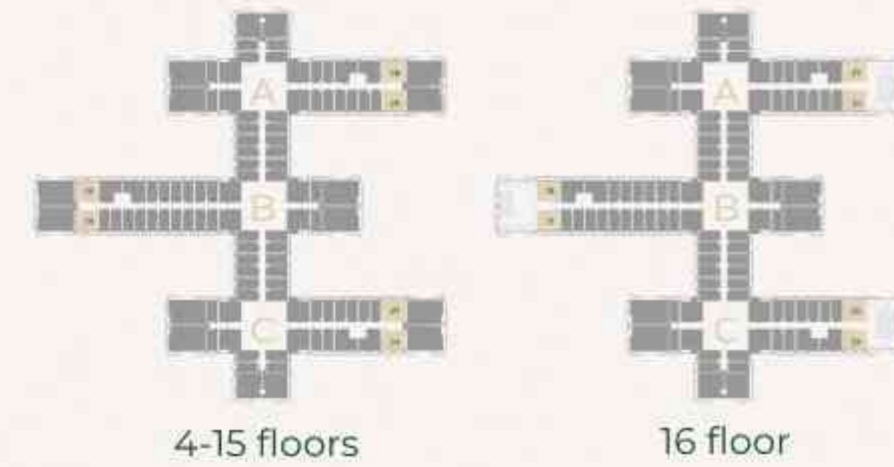

SEVEN TIDES

GOLF VIEWS
SEVEN CITY

FLOOR PLANS

STUDIO TYPE 1

Sizes range from 415sq/ft - 416sq/ft

4-15 floors

16 floor

17 floor

18-22 floors

23 floor

24-28 floors

STUDIO TYPE 1A

Sizes range from 384sq/ft - 388sq/ft

STUDIO TYPE 2

The size for this unit type is 403sq/ft

Our Sales Office is located at Dukes The Palm Hotel, Oceana Complex, Palm Jumeirah.
Find out more at golfviews.ae or call us now to arrange your exclusive viewing.
Phone: 800 883 007 | +971 4 444 0700. Email: sales@seventides.com

STUDIO TYPE 2A

Sizes range from 396sq/ft - 403sq/ft

ONE BEDROOM APARTMENT TYPE 1

The size for this unit type is 775sq/ft

ONE BEDROOM APARTMENT TYPE 1A

Sizes range from 792sq/ft - 793sq/ft

ONE BEDROOM APARTMENT TYPE 2

Sizes range from 800sq/ft - 801sq/ft

ONE BEDROOM APARTMENT TYPE 3

The size for this unit type is 739sq/ft

ONE BEDROOM APARTMENT TYPE 4

The size for this unit type is 904sq/ft

ONE BEDROOM APARTMENT TYPE 4

18-22 floors