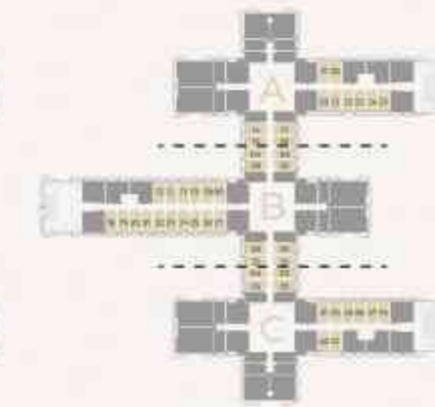

SEVEN TIDES

GOLF VIEWS
SEVEN CITY

FLOOR PLANS

STUDIO TYPE 1

Sizes range from 415sq/ft - 416sq/ft

4-15 floors

16 floor

17 floor

18-22 floors

23 floor

24-28 floors

STUDIO TYPE 1A

Sizes range from 384sq/ft - 388sq/ft

STUDIO TYPE 2

The size for this unit type is 403sq/ft

Our Sales Office is located at Dukes The Palm Hotel, Oceana Complex, Palm Jumeirah.
Find out more at golfviews.ae or call us now to arrange your exclusive viewing.
Phone: 800 883 007 | +971 4 444 0700. Email: sales@seventides.com

STUDIO TYPE 2A

Sizes range from 396sq/ft - 403sq/ft

ONE BEDROOM APARTMENT TYPE 1

The size for this unit type is 775sq/ft

ONE BEDROOM APARTMENT TYPE 1A

Sizes range from 792sq/ft - 793sq/ft

ONE BEDROOM APARTMENT TYPE 2