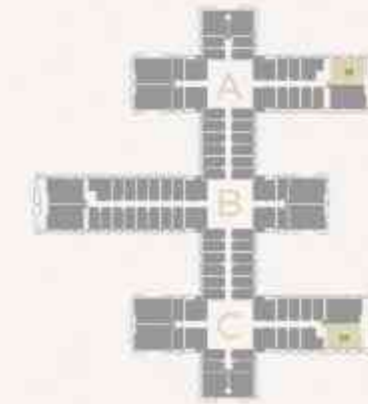

SEVEN TIDES

GOLF VIEWS
SEVEN CITY

FLOOR PLANS

STUDIO TYPE 1

Sizes range from 415sq/ft - 416sq/ft

4-15 floors

16 floor

17 floor

18-22 floors

23 floor

24-28 floors

STUDIO TYPE 1A

Sizes range from 384sq/ft - 388sq/ft

STUDIO TYPE 2

The size for this unit type is 403sq/ft

Our Sales Office is located at Dukes The Palm Hotel, Oceana Complex, Palm Jumeirah.
Find out more at golfviews.ae or call us now to arrange your exclusive viewing.
Phone: 800 883 007 | +971 4 444 0700. Email: sales@seventides.com

Sizes range from 800sq/ft - 801sq/ft

ONE BEDROOM APARTMENT TYPE 3

The size for this unit type is 739sq/ft

ONE BEDROOM APARTMENT TYPE 4

The size for this unit type is 904sq/ft

ONE BEDROOM APARTMENT TYPE 4

18-22 floors

23 floor

24-28 floors

TWO BEDROOM APARTMENT TYPE 1

The size for this unit type is 1073sq/ft

TWO BEDROOM APARTMENT TYPE 1

TWO BEDROOM APARTMENT TYPE 2

The size for this unit type is 958sq/ft

THREE-BEDROOM APARTMENT TYPE 1