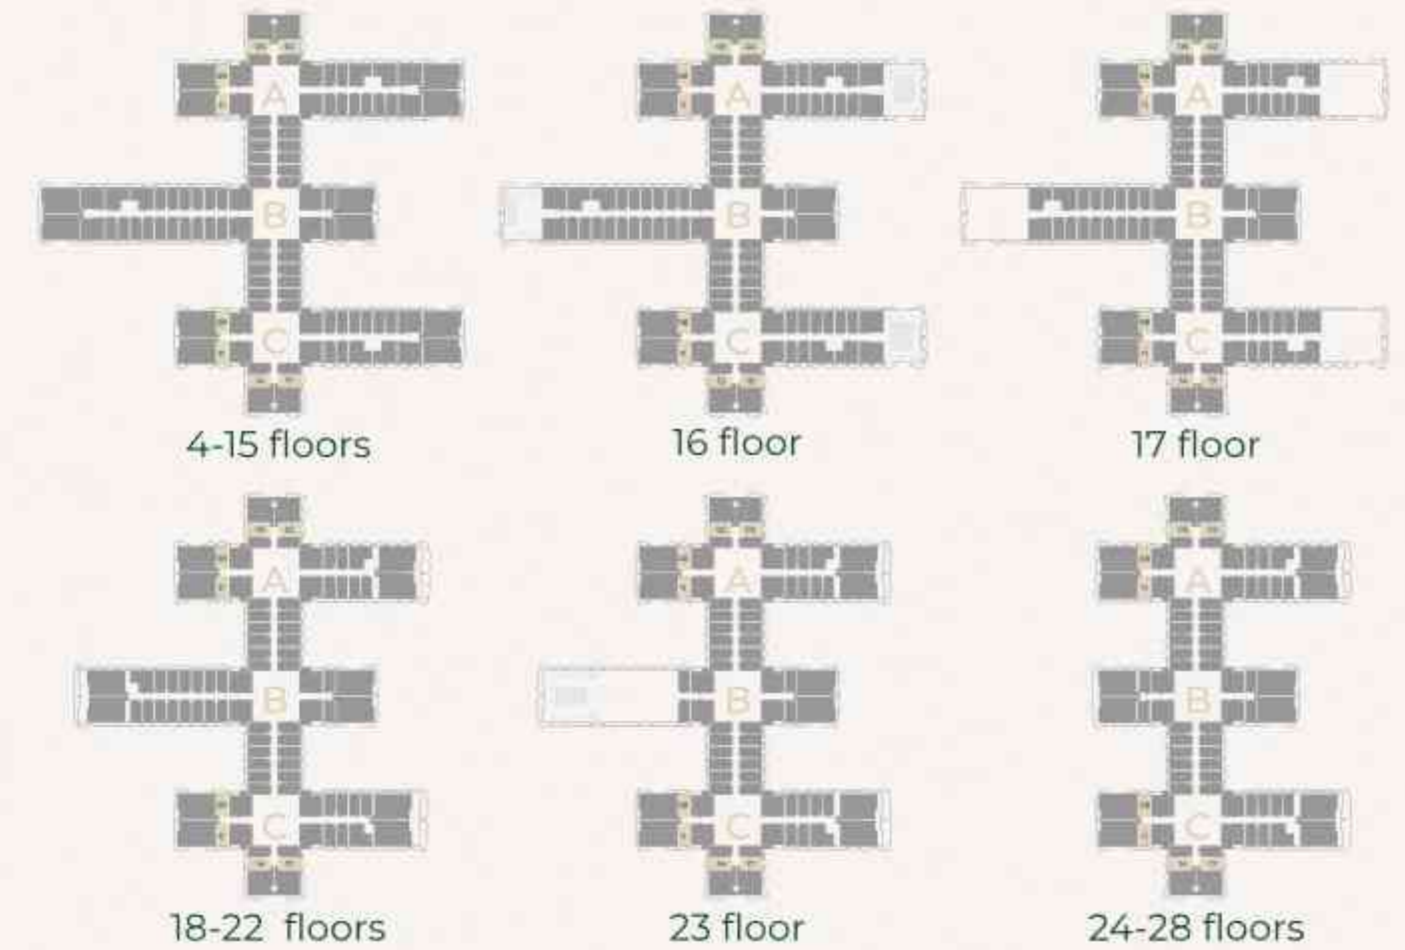

SEVEN TIDES

GOLF VIEWS
SEVEN CITY

FLOOR PLANS

STUDIO TYPE 1

Sizes range from 415sq/ft - 416sq/ft

4-15 floors

16 floor

17 floor

18-22 floors

23 floor

24-28 floors

STUDIO TYPE 1A

Sizes range from 384sq/ft - 388sq/ft

STUDIO TYPE 2

The size for this unit type is 403sq/ft

Our Sales Office is located at Dukes The Palm Hotel, Oceana Complex, Palm Jumeirah.
Find out more at golfviews.ae or call us now to arrange your exclusive viewing.
Phone: 800 883 007 | +971 4 444 0700. Email: sales@seventides.com

STUDIO TYPE 2A

Sizes range from 396sq/ft - 403sq/ft

ONE BEDROOM APARTMENT TYPE 1

The size for this unit type is 775sq/ft

ONE BEDROOM APARTMENT TYPE 1A

Sizes range from 792sq/ft - 793sq/ft

ONE BEDROOM APARTMENT TYPE 2

Sizes range from 800sq/ft - 801sq/ft

ONE BEDROOM APARTMENT TYPE 3

The size for this unit type is 739sq/ft

ONE BEDROOM APARTMENT TYPE 4

The size for this unit type is 904sq/ft

ONE BEDROOM APARTMENT TYPE 4

18-22 floors