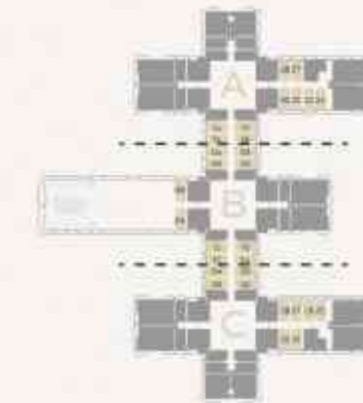

SEVEN TIDES

GOLF VIEWS
SEVEN CITY

FLOOR PLANS

STUDIO TYPE 1

Sizes range from 415sq/ft - 416sq/ft

4-15 floors

16 floor

17 floor

18-22 floors

23 floor

24-28 floors

STUDIO TYPE 1A

Sizes range from 384sq/ft - 388sq/ft

STUDIO TYPE 2

The size for this unit type is 403sq/ft

Our Sales Office is located at Dukes The Palm Hotel, Oceana Complex, Palm Jumeirah.
Find out more at golfviews.ae or call us now to arrange your exclusive viewing.
Phone: 800 883 007 | +971 4 444 0700. Email: sales@seventides.com

STUDIO TYPE 2A

Sizes range from 396sq/ft - 403sq/ft

ONE BEDROOM APARTMENT TYPE 1

The size for this unit type is 775sq/ft

ONE BEDROOM APARTMENT TYPE 1A

Sizes range from 792sq/ft - 793sq/ft

ONE BEDROOM APARTMENT TYPE 2