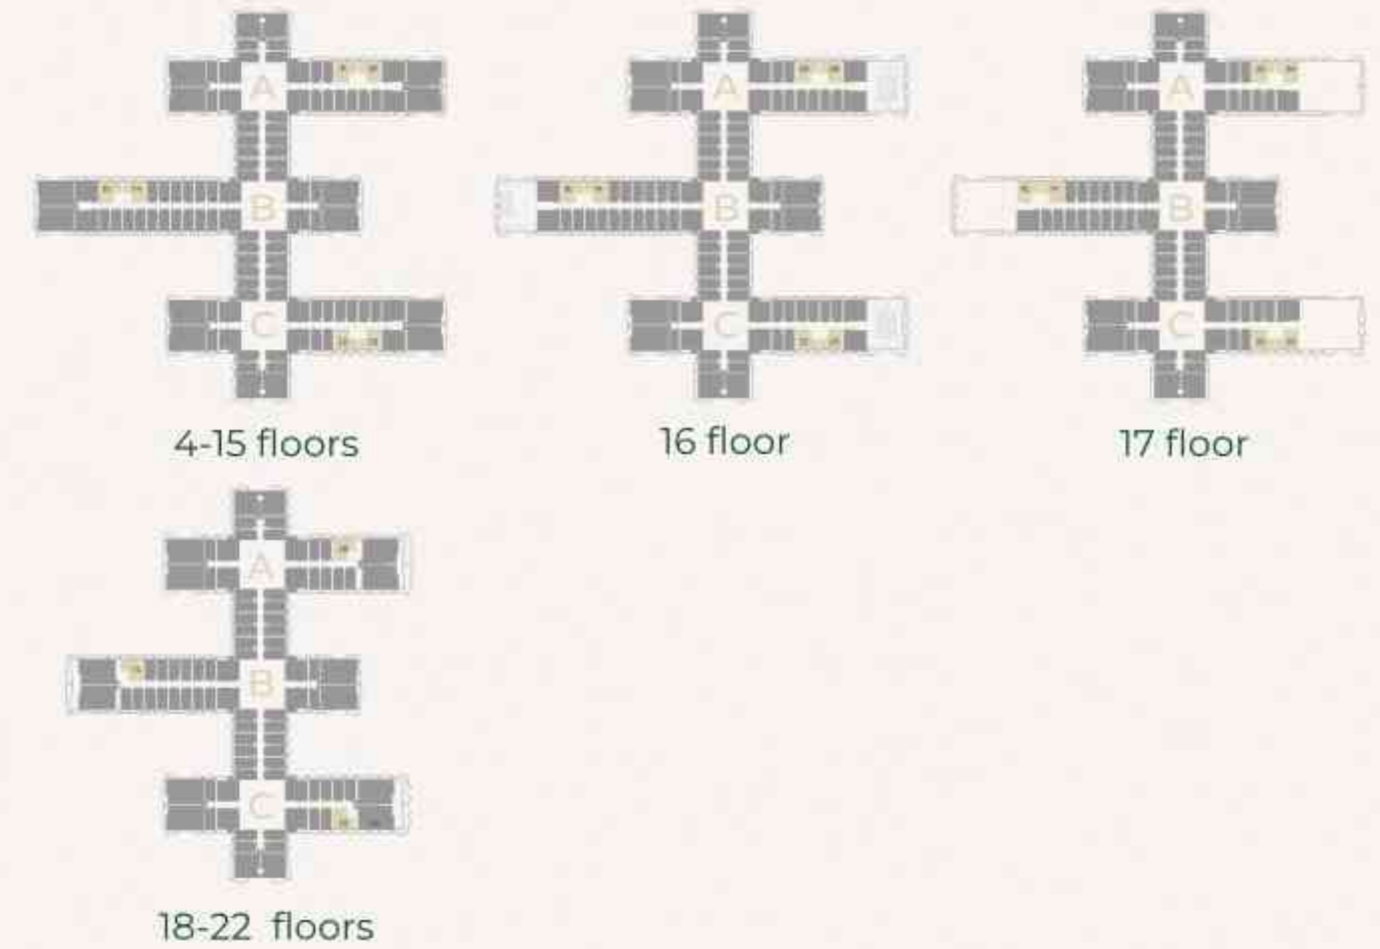

SEVEN TIDES

GOLF VIEWS
SEVEN CITY

FLOOR PLANS

STUDIO TYPE 1

Sizes range from 415sq/ft - 416sq/ft

4-15 floors

16 floor

17 floor

18-22 floors

23 floor

24-28 floors

STUDIO TYPE 1A

Sizes range from 384sq/ft - 388sq/ft

STUDIO TYPE 2

The size for this unit type is 403sq/ft

Our Sales Office is located at Dukes The Palm Hotel, Oceana Complex, Palm Jumeirah.
Find out more at golfviews.ae or call us now to arrange your exclusive viewing.
Phone: 800 883 007 | +971 4 444 0700. Email: sales@seventides.com

STUDIO TYPE 2A

Sizes range from 396sq/ft - 403sq/ft

ONE BEDROOM APARTMENT TYPE 1

The size for this unit type is 775sq/ft

ONE BEDROOM APARTMENT TYPE 1A

Sizes range from 792sq/ft - 793sq/ft

ONE BEDROOM APARTMENT TYPE 2

Sizes range from 800sq/ft - 801sq/ft

ONE BEDROOM APARTMENT TYPE 3

The size for this unit type is 739sq/ft

ONE BEDROOM APARTMENT TYPE 4

The size for this unit type is 904sq/ft

ONE BEDROOM APARTMENT TYPE 4

18-22 floors