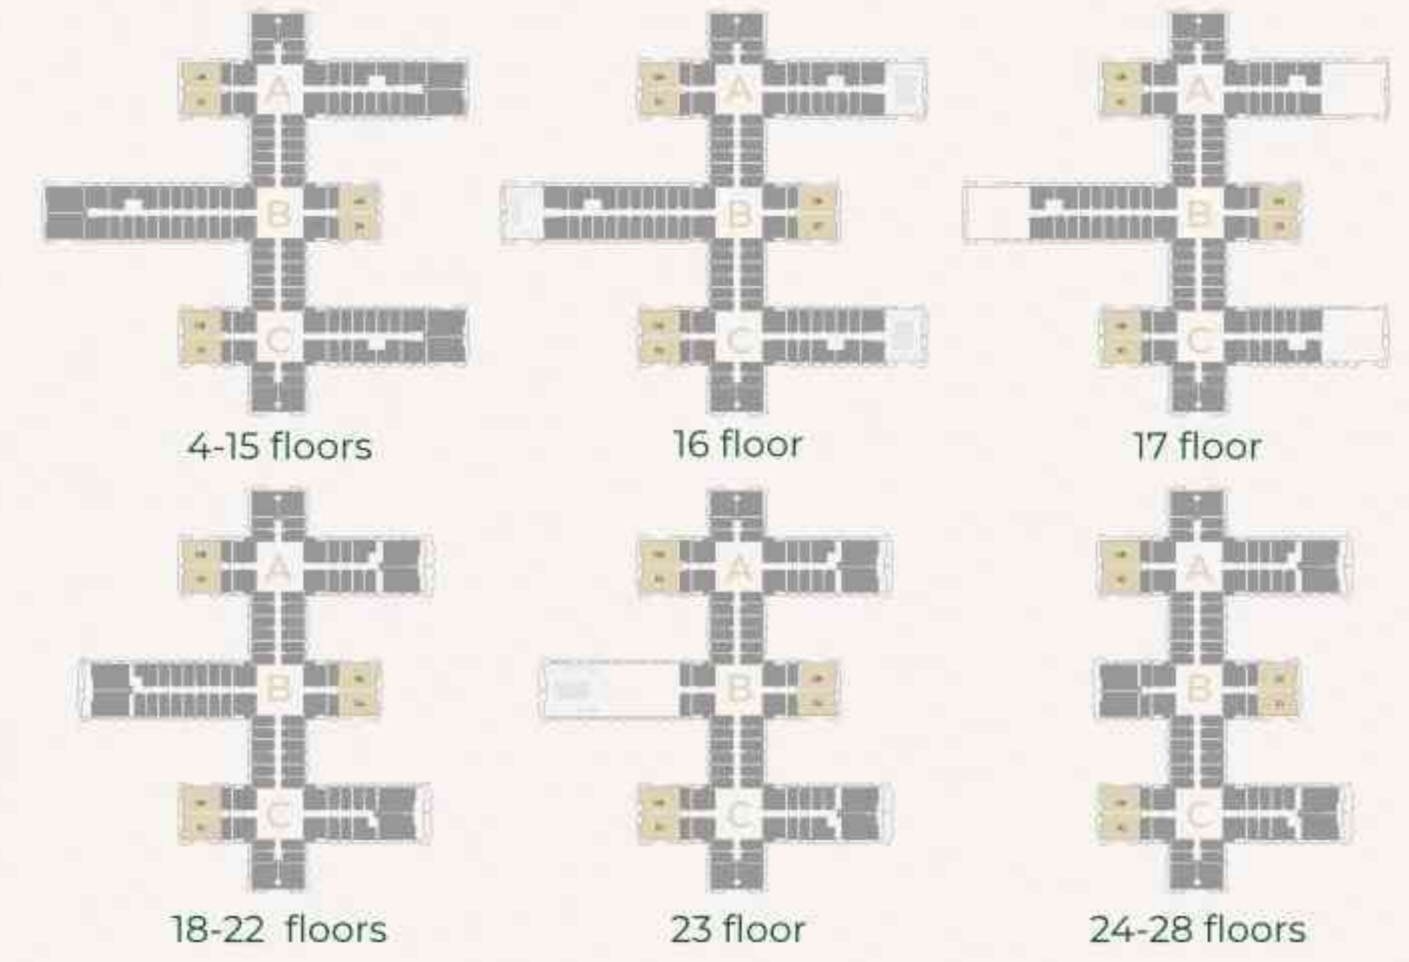

THREE-BEDROOM APARTMENT TYPE 1

Sizes range from 1520sq/ft - 1521sq/ft

Our Sales Office is located at Dukes The Palm Hotel, Oceana Complex, Palm Jumeirah.
Find out more at golfviews.ae or call us now to arrange your exclusive viewing.
Phone: 800 883 007 | +971 4 444 0700. Email: sales@seventides.com