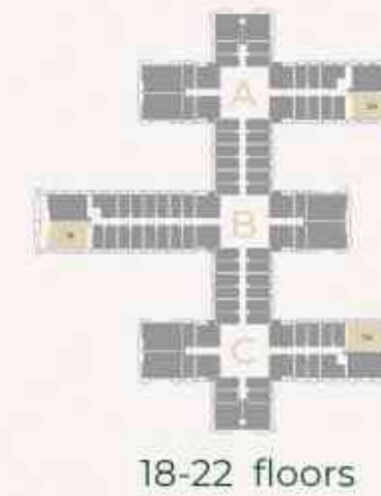

SEVEN TIDES

GOLF VIEWS
SEVEN CITY

FLOOR PLANS

STUDIO TYPE 1

Sizes range from 415sq/ft - 416sq/ft

4-15 floors

16 floor

17 floor

18-22 floors

23 floor

24-28 floors

STUDIO TYPE 1A

Sizes range from 384sq/ft - 388sq/ft

STUDIO TYPE 2

The size for this unit type is 403sq/ft

Our Sales Office is located at Dukes The Palm Hotel, Oceana Complex, Palm Jumeirah.
Find out more at golfviews.ae or call us now to arrange your exclusive viewing.
Phone: 800 883 007 | +971 4 444 0700. Email: sales@seventides.com

23 floor

24-28 floors

TWO BEDROOM APARTMENT TYPE 1

The size for this unit type is 1073sq/ft

TWO BEDROOM APARTMENT TYPE 1

TWO BEDROOM APARTMENT TYPE 2

The size for this unit type is 958sq/ft

THREE-BEDROOM APARTMENT TYPE 1