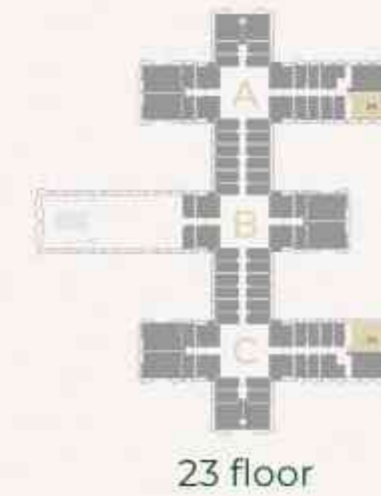

SEVEN TIDES

GOLF VIEWS
SEVEN CITY

FLOOR PLANS

STUDIO TYPE 1

Sizes range from 415sq/ft - 416sq/ft

4-15 floors

16 floor

17 floor

18-22 floors

23 floor

24-28 floors

STUDIO TYPE 1A

Sizes range from 384sq/ft - 388sq/ft

STUDIO TYPE 2

The size for this unit type is 403sq/ft

Our Sales Office is located at Dukes The Palm Hotel, Oceana Complex, Palm Jumeirah.
Find out more at golfviews.ae or call us now to arrange your exclusive viewing.
Phone: 800 883 007 | +971 4 444 0700. Email: sales@seventides.com

Sizes range from 800sq/ft - 801sq/ft

ONE BEDROOM APARTMENT TYPE 3

The size for this unit type is 739sq/ft

ONE BEDROOM APARTMENT TYPE 4

The size for this unit type is 904sq/ft

ONE BEDROOM APARTMENT TYPE 4

18-22 floors

23 floor

24-28 floors

TWO BEDROOM APARTMENT TYPE 1

The size for this unit type is 1073sq/ft

TWO BEDROOM APARTMENT TYPE 1

TWO BEDROOM APARTMENT TYPE 2

The size for this unit type is 958sq/ft

THREE-BEDROOM APARTMENT TYPE 1