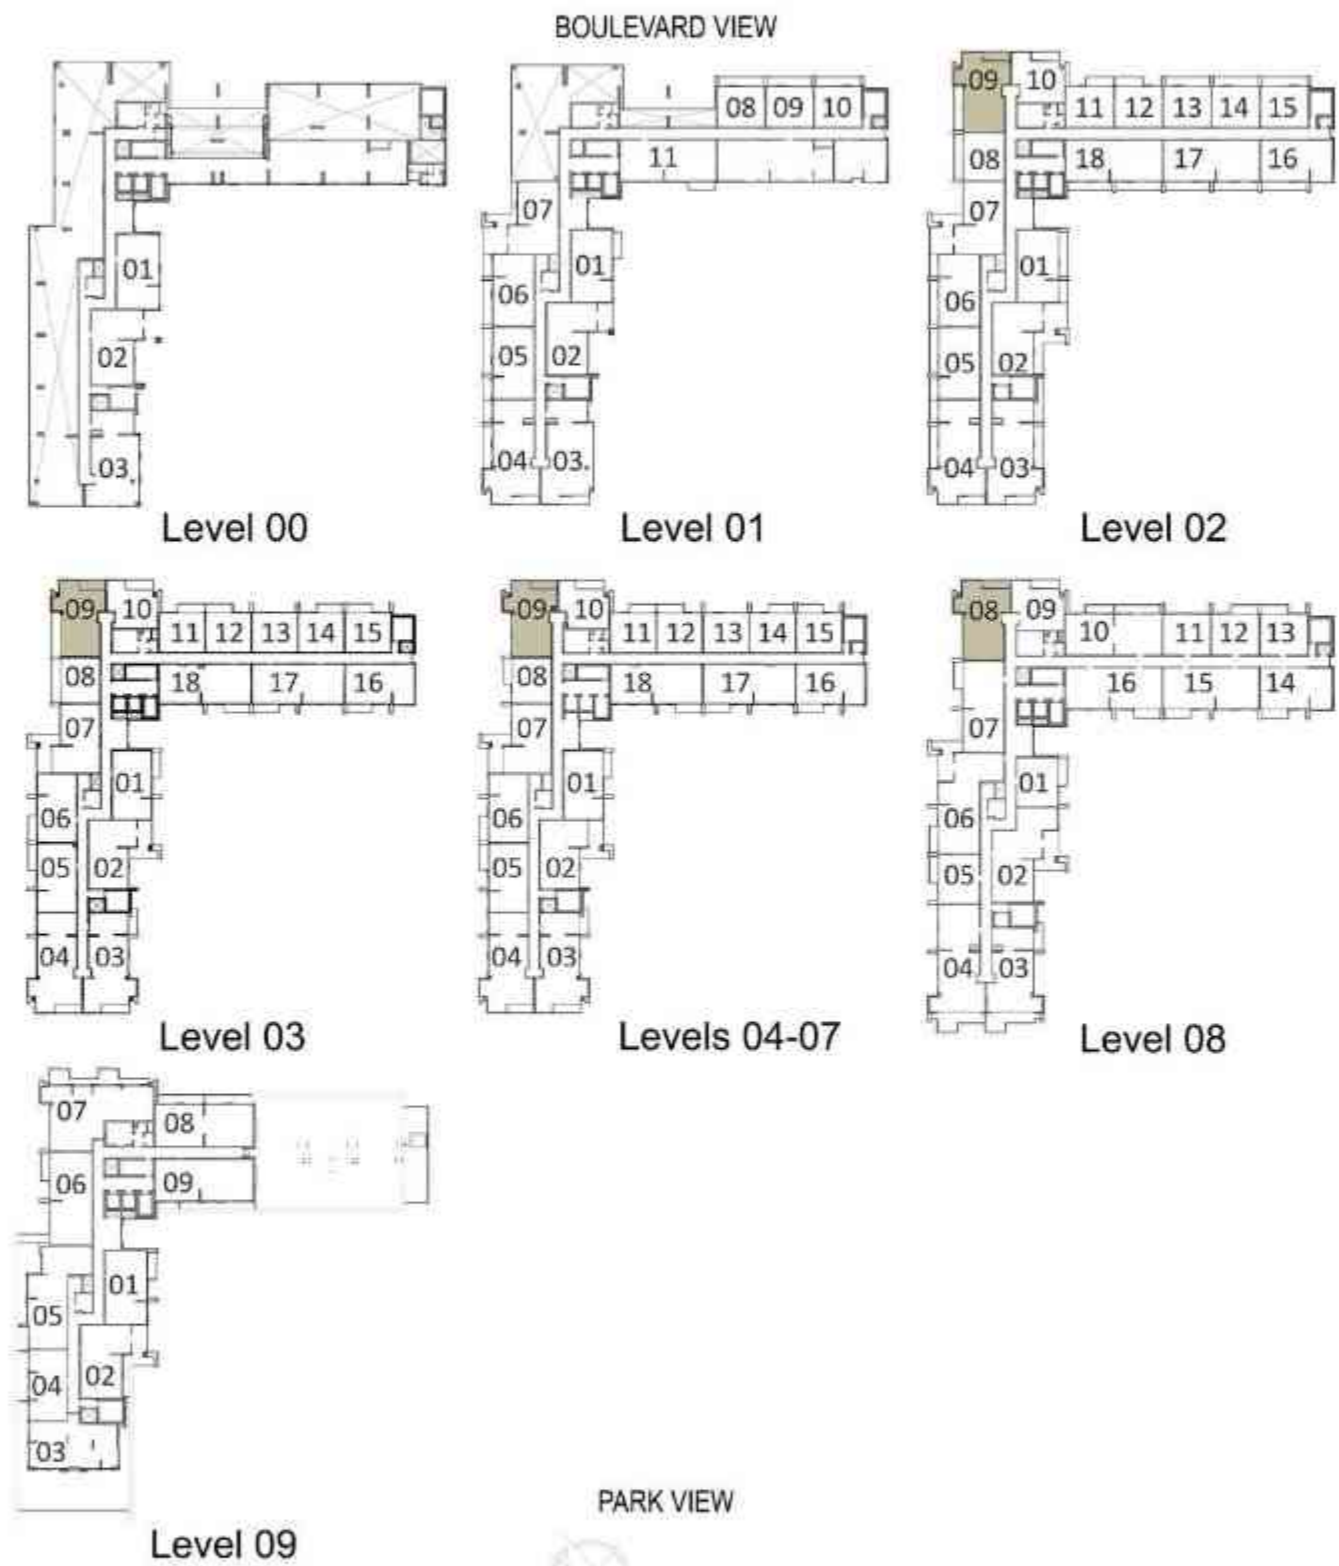

2 BEDROOM - T3

BLOCK A

LEVELS	UNITS
02	A-209
03	A-309

SUITE AREA
1130 sq.ft. / 105.02 sq.m.

TERRACE AREA
216 sq.ft. / 20.08 sq.m.

TOTAL AREA
1346 sq.ft. / 125.10 sq.m.

LEVELS	UNITS
04	A-409
05	A-509
06	A-609
07	A-709
08	A-808

SUITE AREA
1131 sq.ft. / 105.16 sq.m.

TERRACE AREA
82 sq.ft. / 7.65 sq.m.

TOTAL AREA
1214 sq.ft. / 112.81 sq.m.