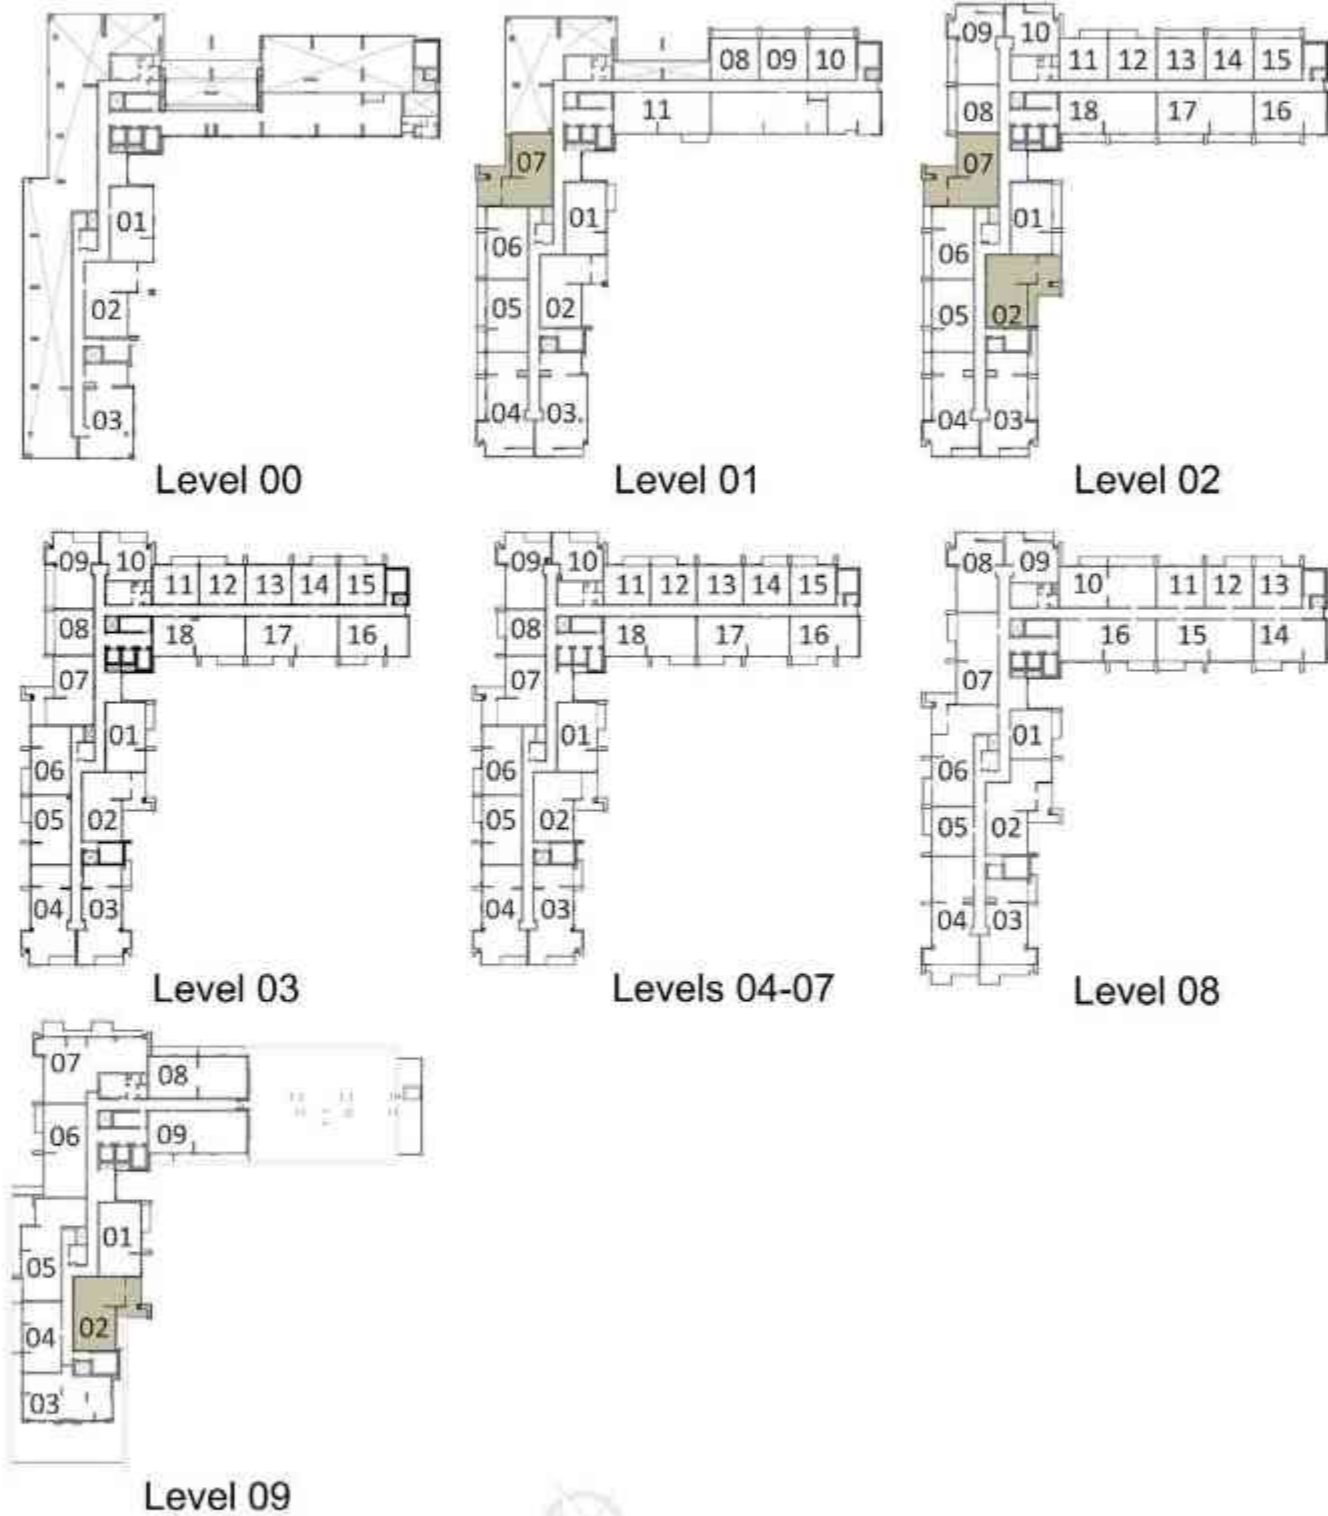

2 BEDROOM - T2

BLOCK A

LEVELS	UNITS
01	A-107
SUITE AREA	
1084 sq.ft. / 100.74 sq.m.	
TERRACE AREA	
379 sq.ft. / 35.20 sq.m.	
TOTAL AREA	
1463 sq.ft. / 135.94 sq.m.	

LEVELS	UNITS
02	A-202
SUITE AREA	
1086 sq.ft. / 100.86 sq.m.	
TERRACE AREA	
425 sq.ft. / 39.54 sq.m.	
TOTAL AREA	
1511 sq.ft. / 140.40 sq.m.	

LEVELS	UNITS
02	A-207
SUITE AREA	
1084 sq.ft. / 100.74 sq.m.	
TERRACE AREA	
328 sq.ft. / 30.50 sq.m.	
TOTAL AREA	
1412 sq.ft. / 131.24 sq.m.	

LEVELS	UNITS
09	A-902
SUITE AREA	
1084 sq.ft. / 100.78 sq.m.	
TERRACE AREA	
339 sq.ft. / 31.56 sq.m.	
TOTAL AREA	
1424 sq.ft. / 132.34 sq.m.