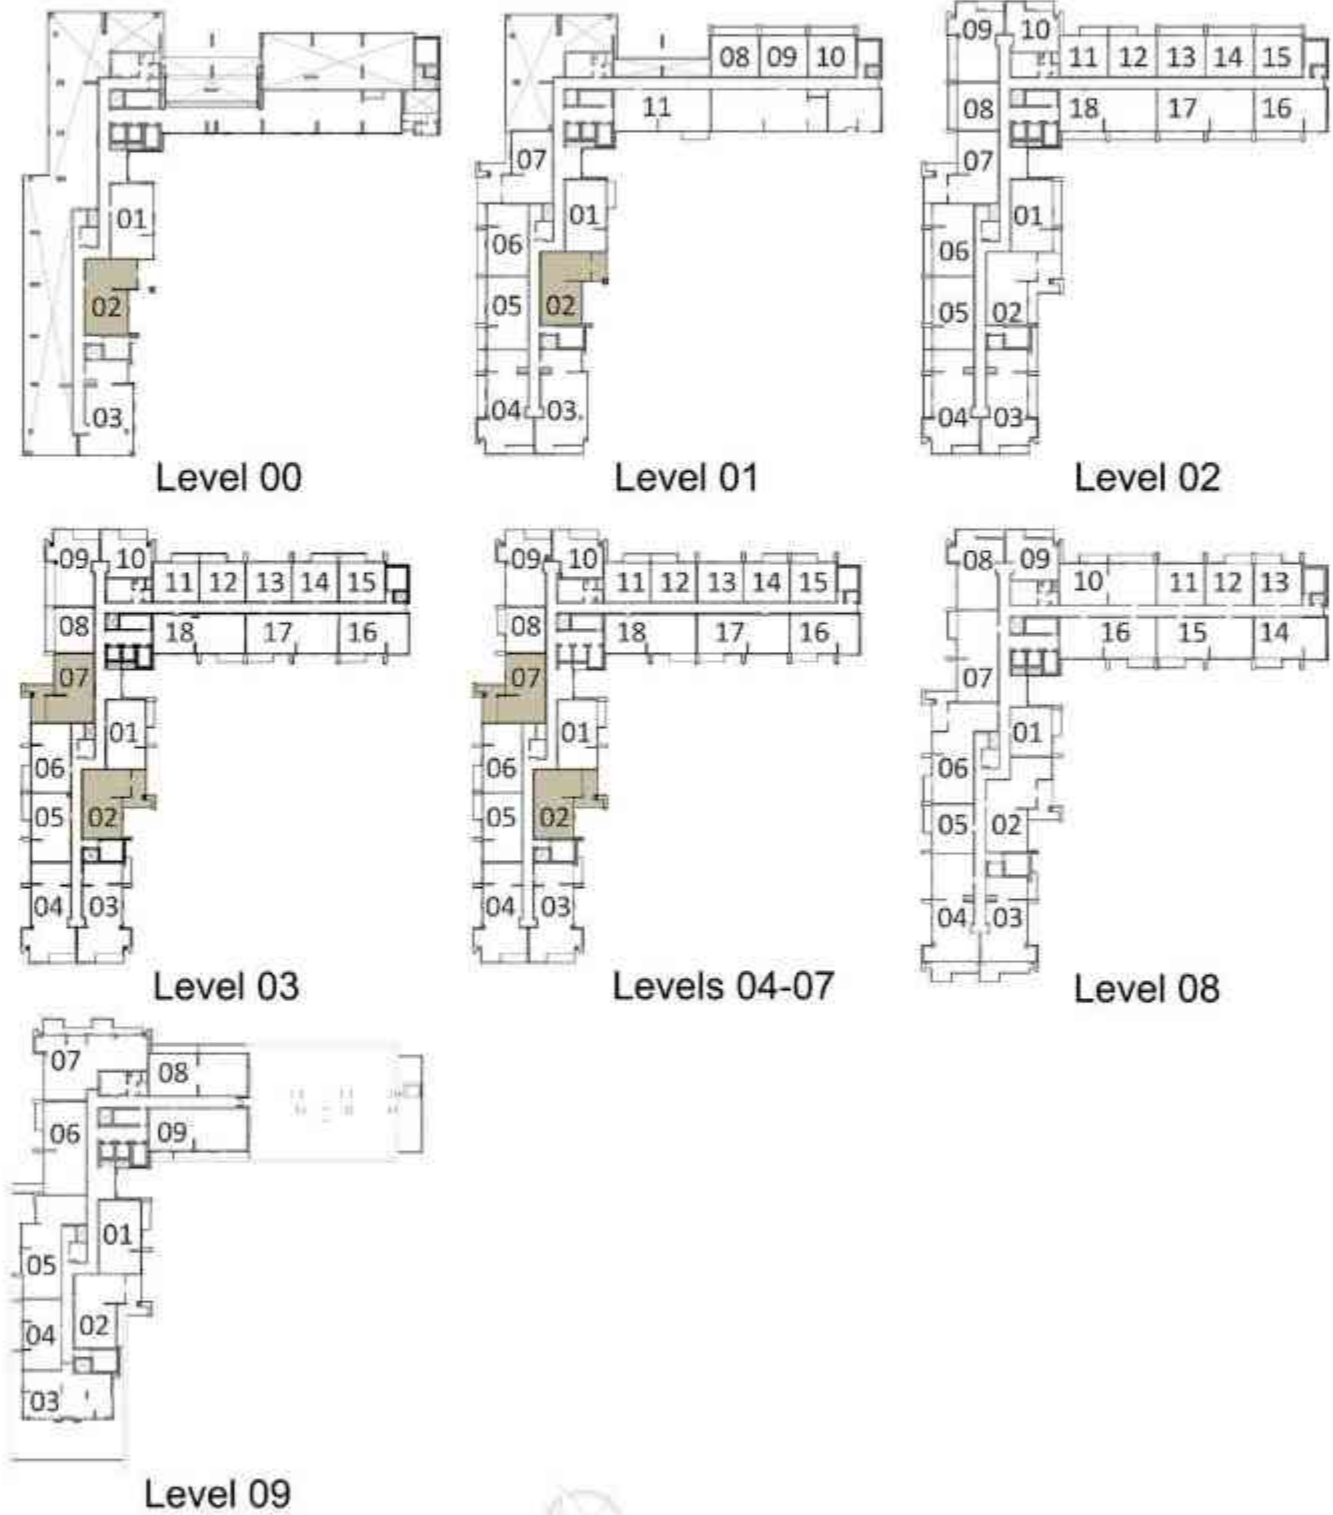

ACACIA

FLOOR PLAN

1 BEDROOM - T1

BLOCK A

LEVELS	UNITS
01	A-108, A-109
02	A-208, A-213, A-214
03	A-308

SUITE AREA
665 Sq.ft. / 61.8 Sq.m.

TERRACE AREA
129 Sq.ft. / 12 Sq.m.

TOTAL AREA
794.2 Sq.ft. / 73.79 Sq.m.

LEVELS	UNITS
00	A-002

SUITE AREA
1088 Sq.ft. / 101.09 Sq.m.

TERRACE AREA
734 Sq.ft. / 68.19 Sq.m.

TOTAL AREA
1822 Sq.ft. / 169.28 Sq.m.

LEVELS	UNITS
01	A-102

SUITE AREA
1086 Sq.ft. / 100.86 Sq.m.

TERRACE AREA
145 Sq.ft. / 13.50 Sq.m.

TOTAL AREA
1231 Sq.ft. / 114.36 Sq.m.

2 BEDROOM - T2

BLOCK A

LEVELS	UNITS
01	A-107
SUITE AREA	
1084 sq.ft. / 100.74 sq.m.	
TERRACE AREA	
379 sq.ft. / 35.20 sq.m.	
TOTAL AREA	
1463 sq.ft. / 135.94 sq.m.	

LEVELS	UNITS
02	A-202
SUITE AREA	
1086 sq.ft. / 100.86 sq.m.	
TERRACE AREA	
425 sq.ft. / 39.54 sq.m.	
TOTAL AREA	
1511 sq.ft. / 140.40 sq.m.	