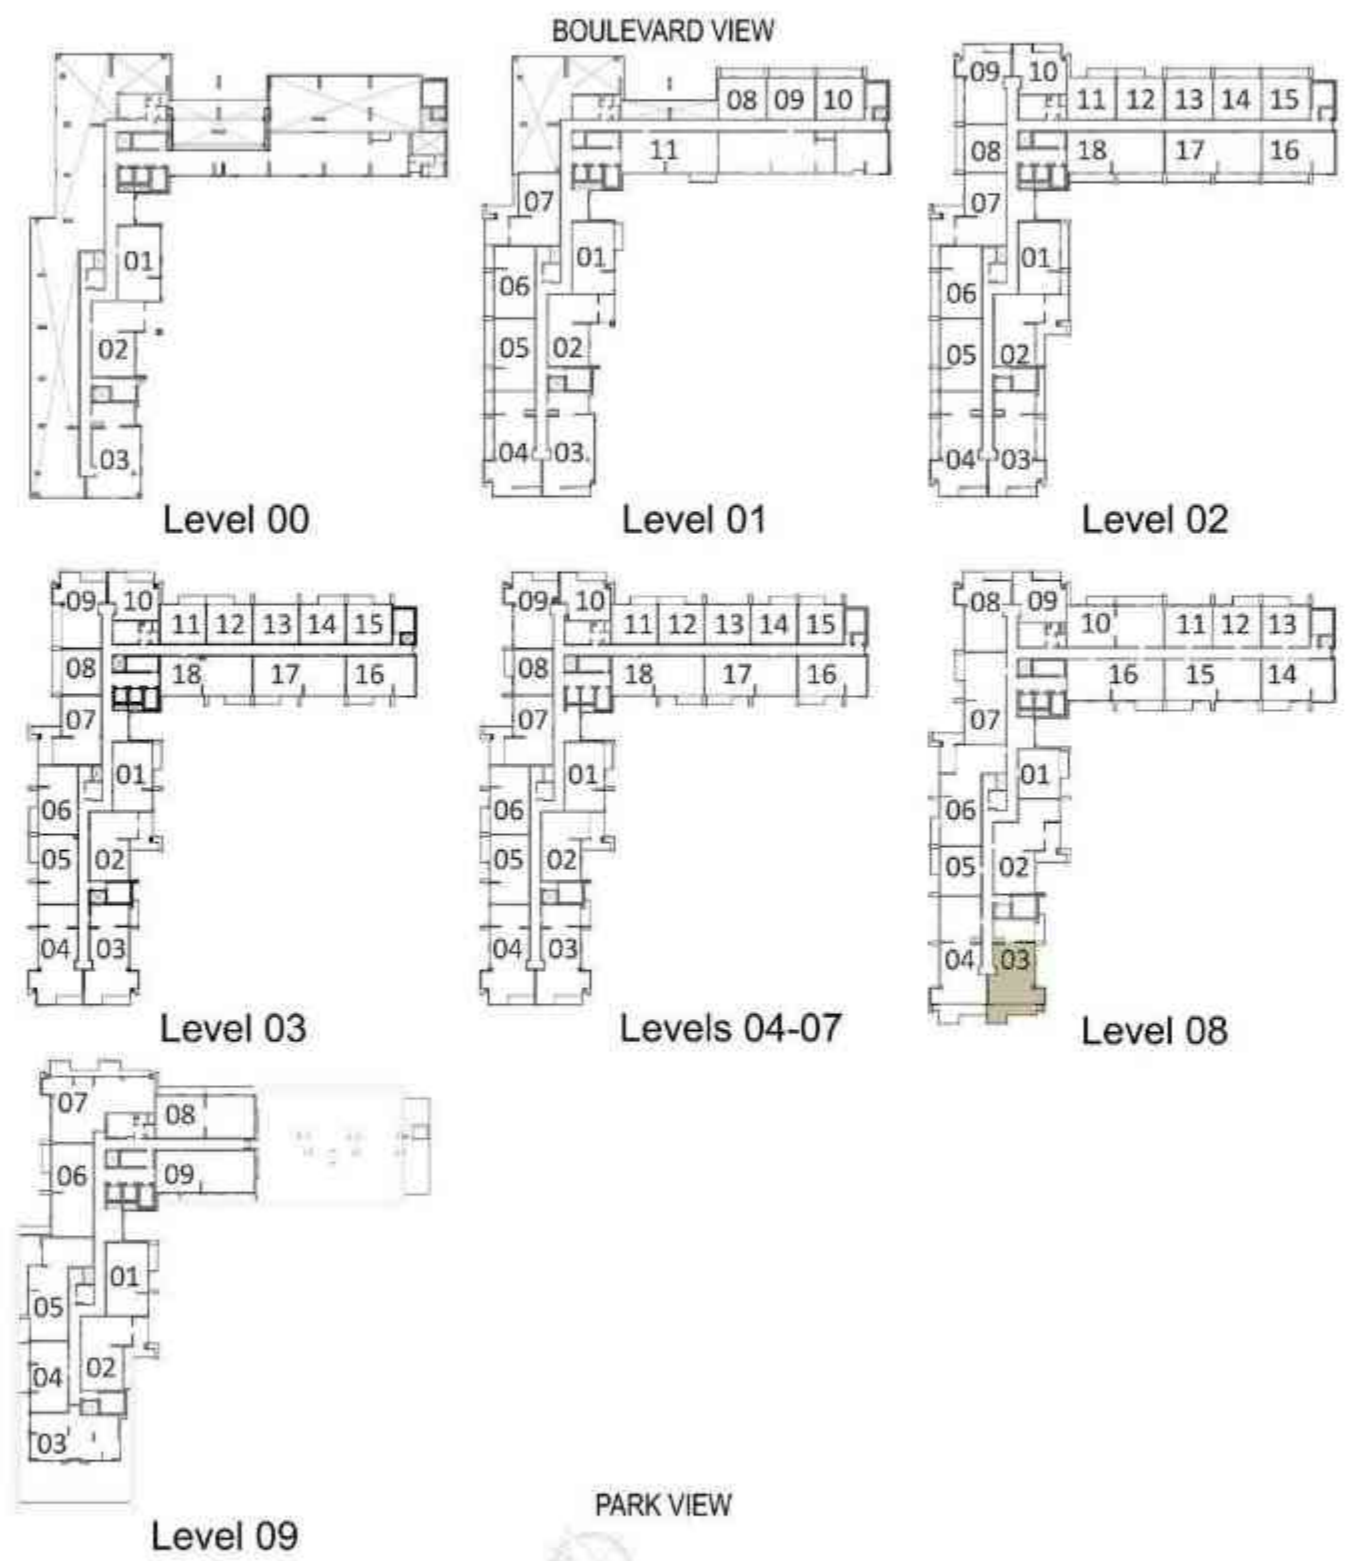

2 BEDROOM - T4

BLOCK A

LEVELS	UNITS
08	A-803

SUITE AREA
1253 Sq.ft. / 116.38 Sq.m.

TERRACE AREA
313 Sq.ft. / 29.04 Sq.m.

TOTAL AREA
1565 Sq.ft. / 145.42 Sq.m.

3 BEDROOM - T1

BLOCK A

LEVELS	UNITS
03	A-317
04	A-417
05	A-517
06	A-617
07	A-717

SUITE AREA
1323 sq.ft. / 122.87 sq.m.

TERRACE AREA
77 sq.ft. / 7.18 sq.m.

TOTAL AREA
1400 sq.ft. / 130.05 sq.m.

LEVELS	UNITS
01	A-111
03	A-318
04	A-418
05	A-518
06	A-618
07	A-718

SUITE AREA
1334 sq.ft. / 124.00 sq.m.

TERRACE AREA
76 sq.ft. / 7.12 sq.m.

TOTAL AREA
1411 sq.ft. / 131.12 sq.m.