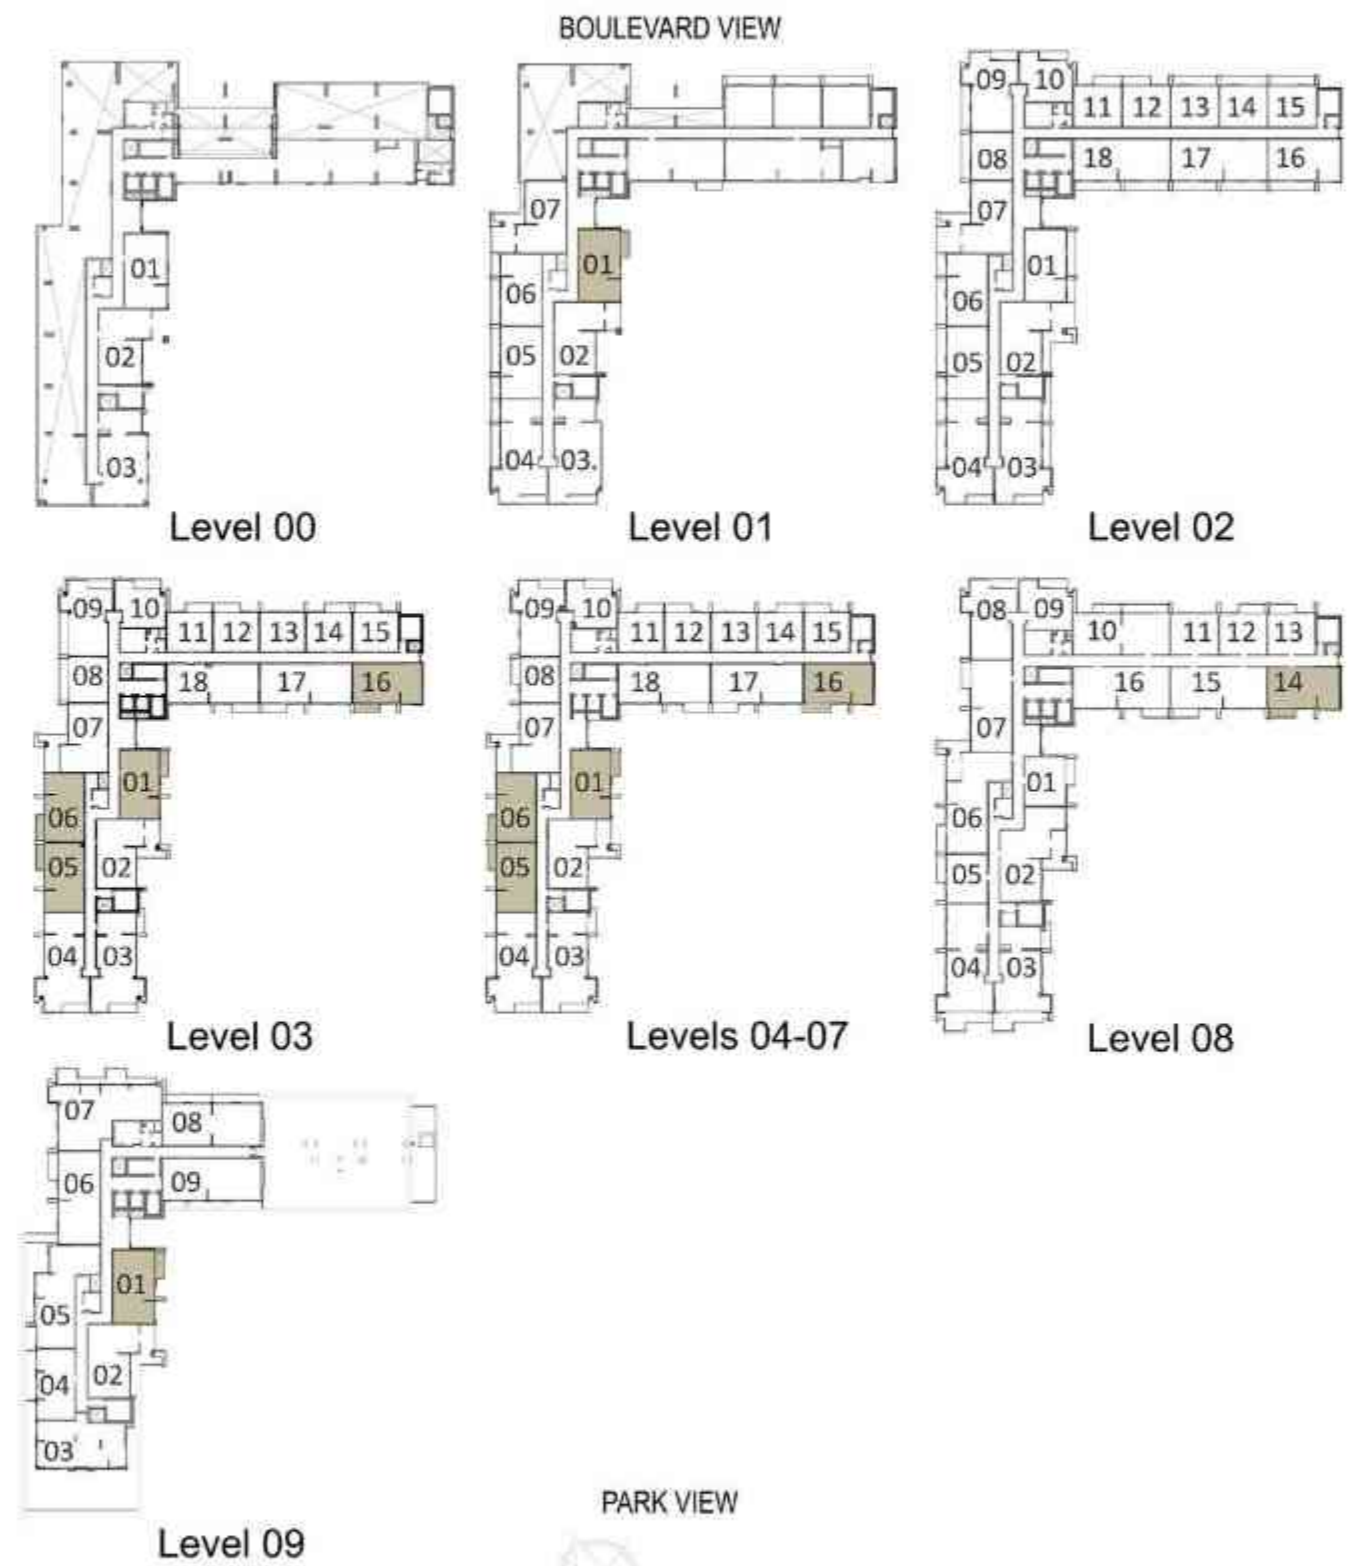

ACACIA

FLOOR PLAN

1 BEDROOM - T1

BLOCK A

LEVELS	UNITS
01	A-108, A-109
02	A-208, A-213, A-214
03	A-308

SUITE AREA
665 Sq.ft. / 61.8 Sq.m.

TERRACE AREA
129 Sq.ft. / 12 Sq.m.

TOTAL AREA
794.2 Sq.ft. / 73.79 Sq.m.

LEVELS	UNITS
08	A-805
SUITE AREA 682 Sq.ft. / 63.38 Sq.m.	
TERRACE AREA 79 Sq.ft. / 7.30 Sq.m.	
TOTAL AREA 761 Sq.ft. / 70.68 Sq.m.	

2 BEDROOM - T1

BLOCK A

LEVELS	UNITS
01	A-101
03	A-301, A-316
04	A-401, A-416
05	A-501, A-516
06	A-601, A-616
07	A-701, A-716
08	A-814
09	A-901

SUITE AREA
995 Sq.ft. / 92.5 Sq.m.

TERRACE AREA
77 Sq.ft. / 7.18 Sq.m.

TOTAL AREA
1072 Sq.ft. / 99.68 Sq.m.

LEVELS	UNITS
03	A-305, A-306
04	A-405, A-406
05	A-505, A-506
06	A-605, A-606
07	A-705, A-706

SUITE AREA
993 Sq.ft. / 92.28 Sq.m.

TERRACE AREA
79 Sq.ft. / 7.30 Sq.m.

TOTAL AREA
1072 Sq.ft. / 99.58 Sq.m.

2 BEDROOM - T1

BLOCK A

LEVELS	UNITS
01	A-105, A-106
02	A-201, A-205, A-206

SUITE AREA
993 sq.ft. / 92.31 sq.m.

TERRACE AREA
195 sq.ft. / 18.07 sq.m.