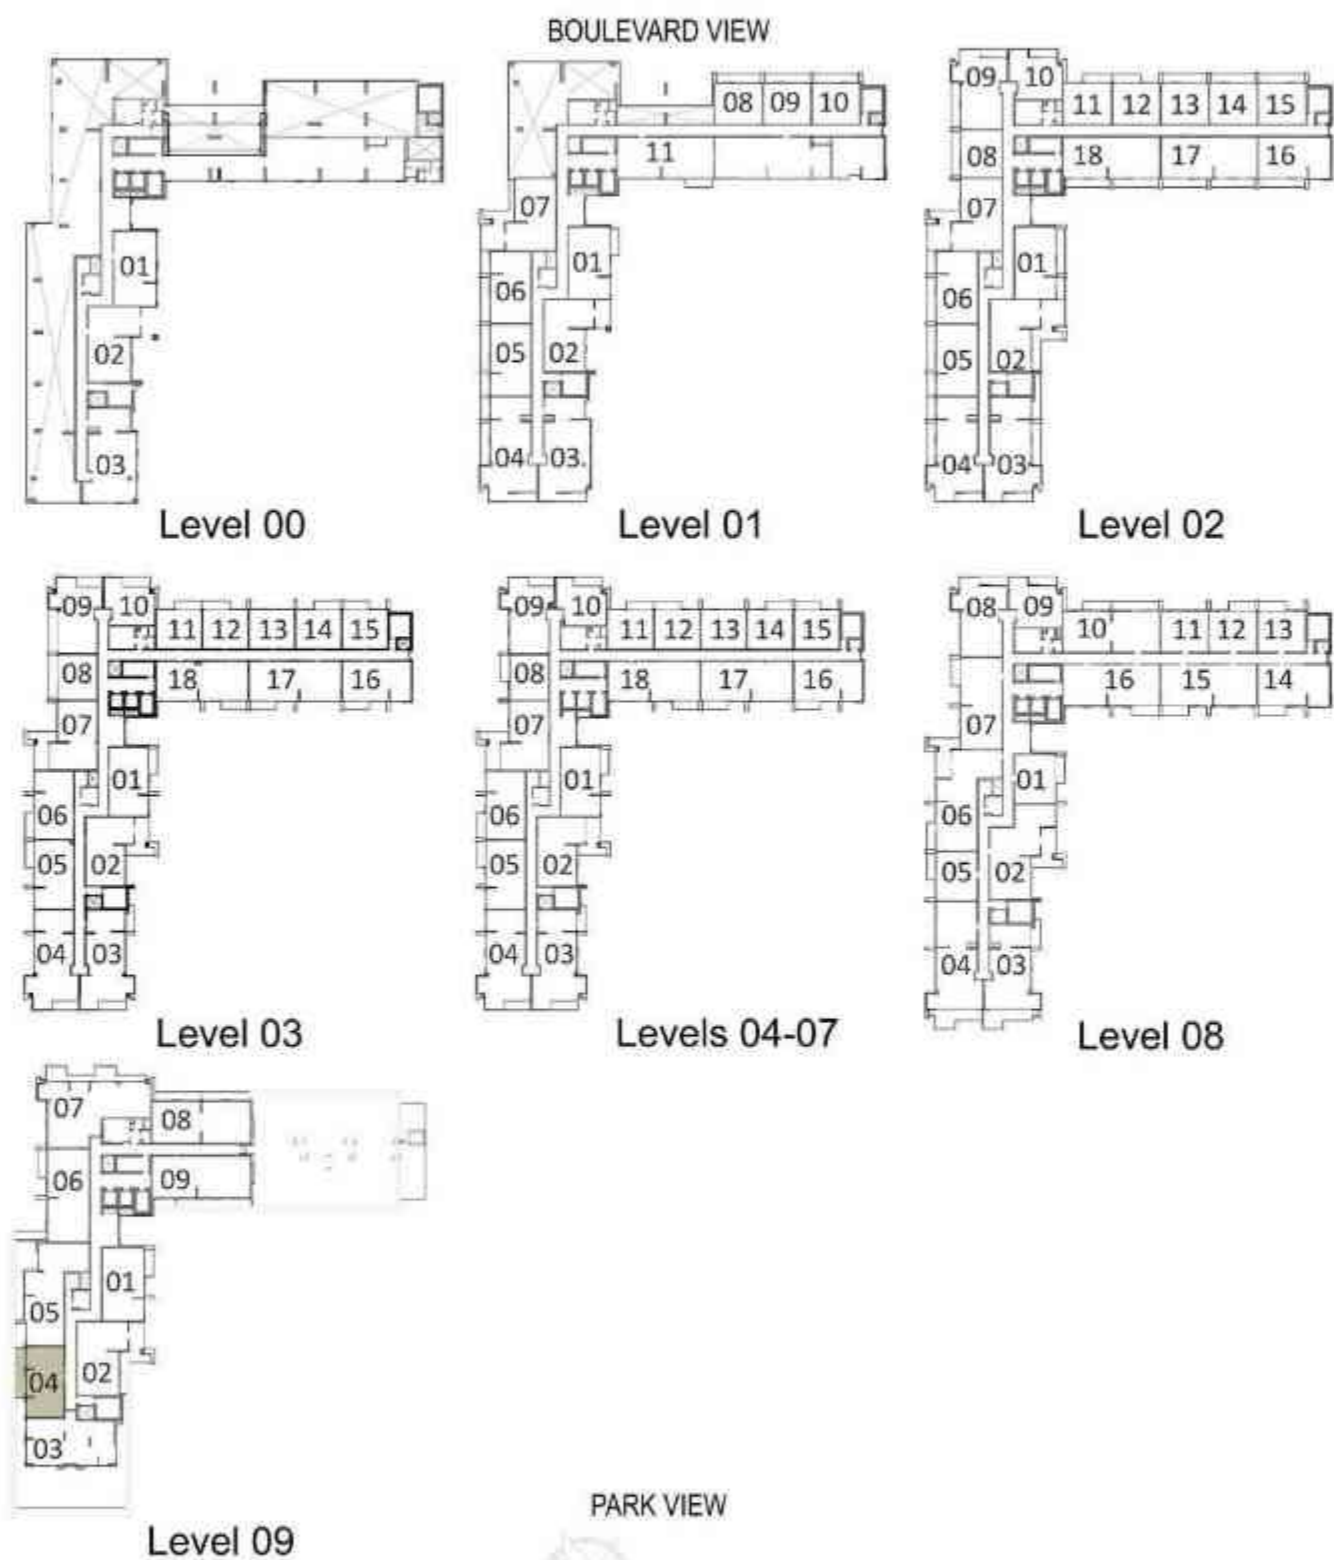

ACACIA

FLOOR PLAN

1 BEDROOM - T1

BLOCK A

LEVELS	UNITS
01	A-108, A-109
02	A-208, A-213, A-214
03	A-308

SUITE AREA
665 Sq.ft. / 61.8 Sq.m.

TERRACE AREA
129 Sq.ft. / 12 Sq.m.

TOTAL AREA
794.2 Sq.ft. / 73.79 Sq.m.

TERRACE AREA
671 sq.ft. / 62.43 sq.m.

TOTAL AREA
1667 sq.ft. / 154.89 sq.m.

2 BEDROOM - T1B

BLOCK A

LEVELS	UNITS
09	A-904

SUITE AREA
878 sq.ft. / 81.58 sq.m.

TERRACE AREA
271 sq.ft. / 25.14 sq.m.

TOTAL AREA
1149 sq.ft. / 106.72 sq.m.