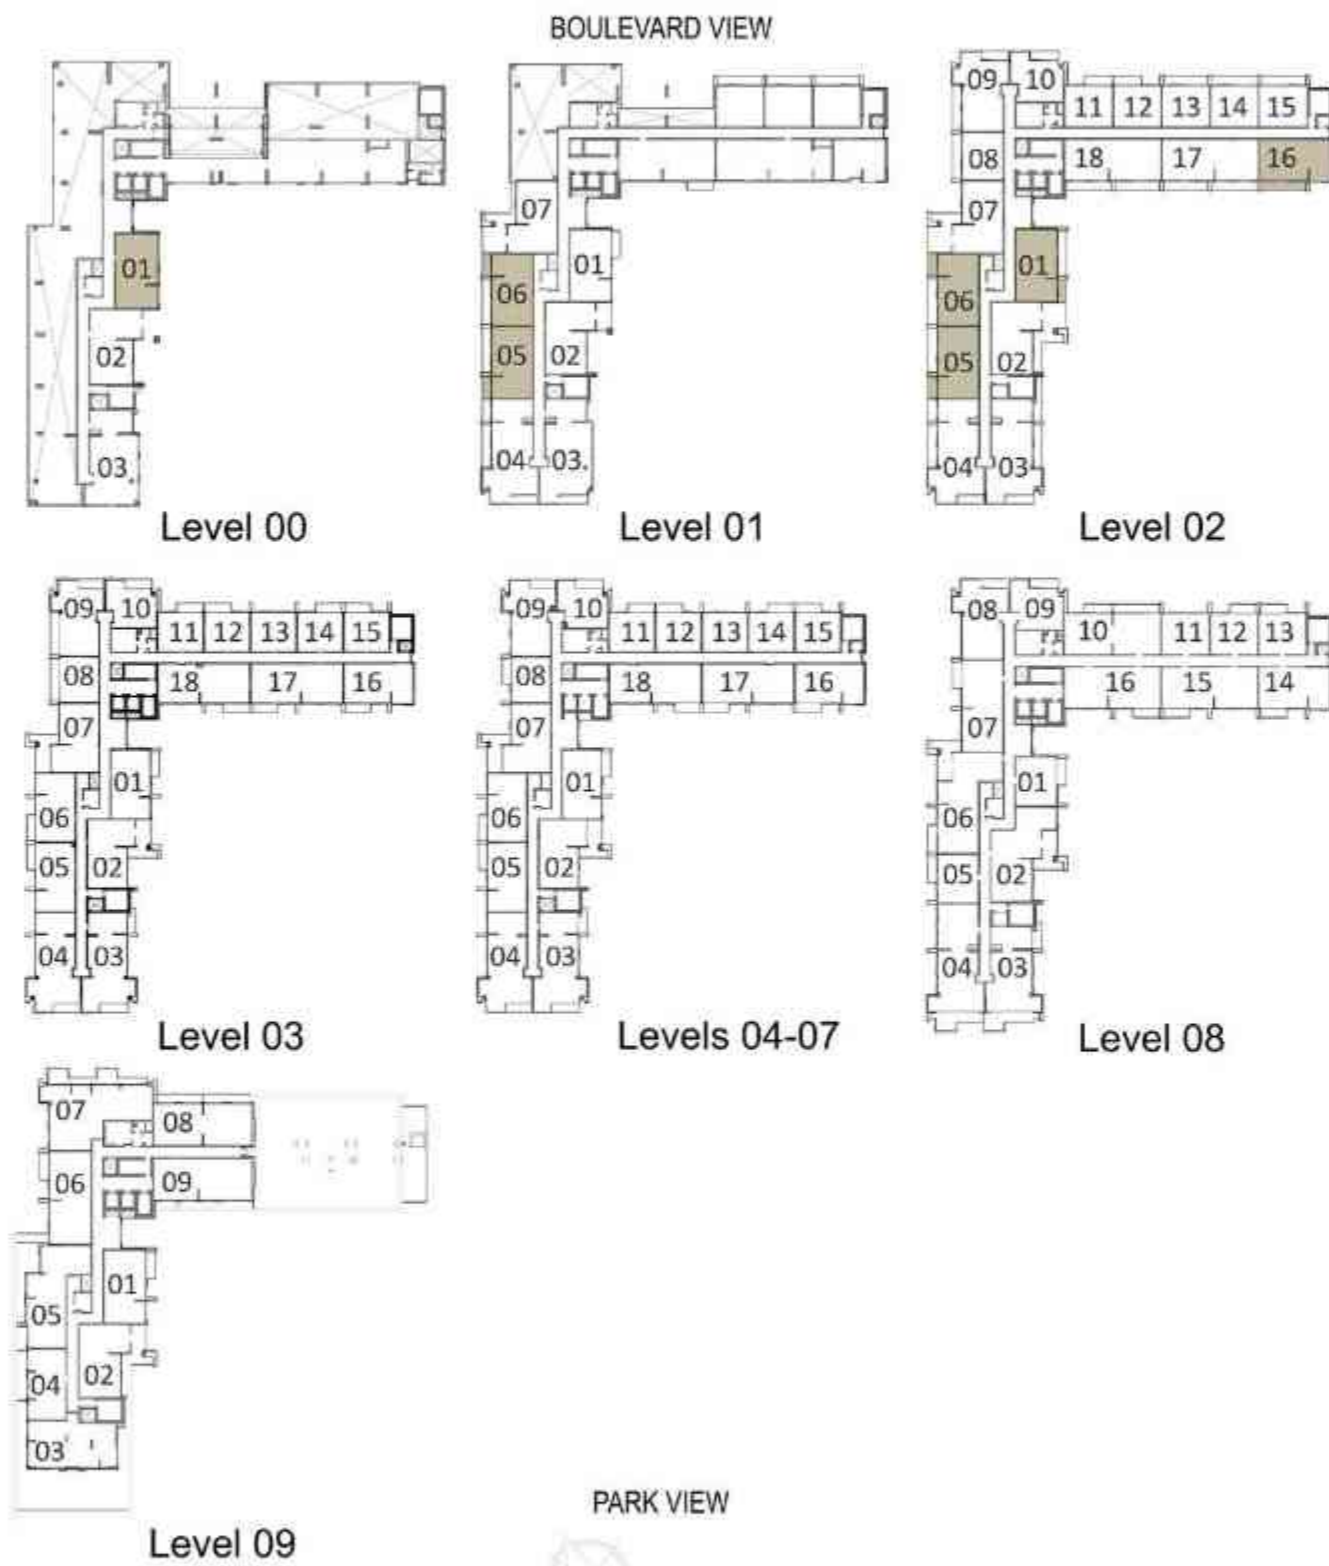

TOTAL AREA
1187 sq.ft. / 110.38 sq.m.

LEVELS	UNITS
02	A-216

SUITE AREA
994 sq.ft. / 92.41 sq.m.

TERRACE AREA
129 sq.ft. / 12 sq.m.

TOTAL AREA
1124 sq.ft. / 104.41 sq.m.

LEVELS	UNITS
00	A-001

SUITE AREA
995 sq.ft. / 92.46 sq.m.

TERRACE AREA
671 sq.ft. / 62.43 sq.m.

TOTAL AREA
1667 sq.ft. / 154.89 sq.m.

2 BEDROOM - T1B

BLOCK A

LEVELS	UNITS
09	A-904

SUITE AREA
878 sq.ft. / 81.58 sq.m.

TERRACE AREA
271 sq.ft. / 25.14 sq.m.

TOTAL AREA
1149 sq.ft. / 106.72 sq.m.