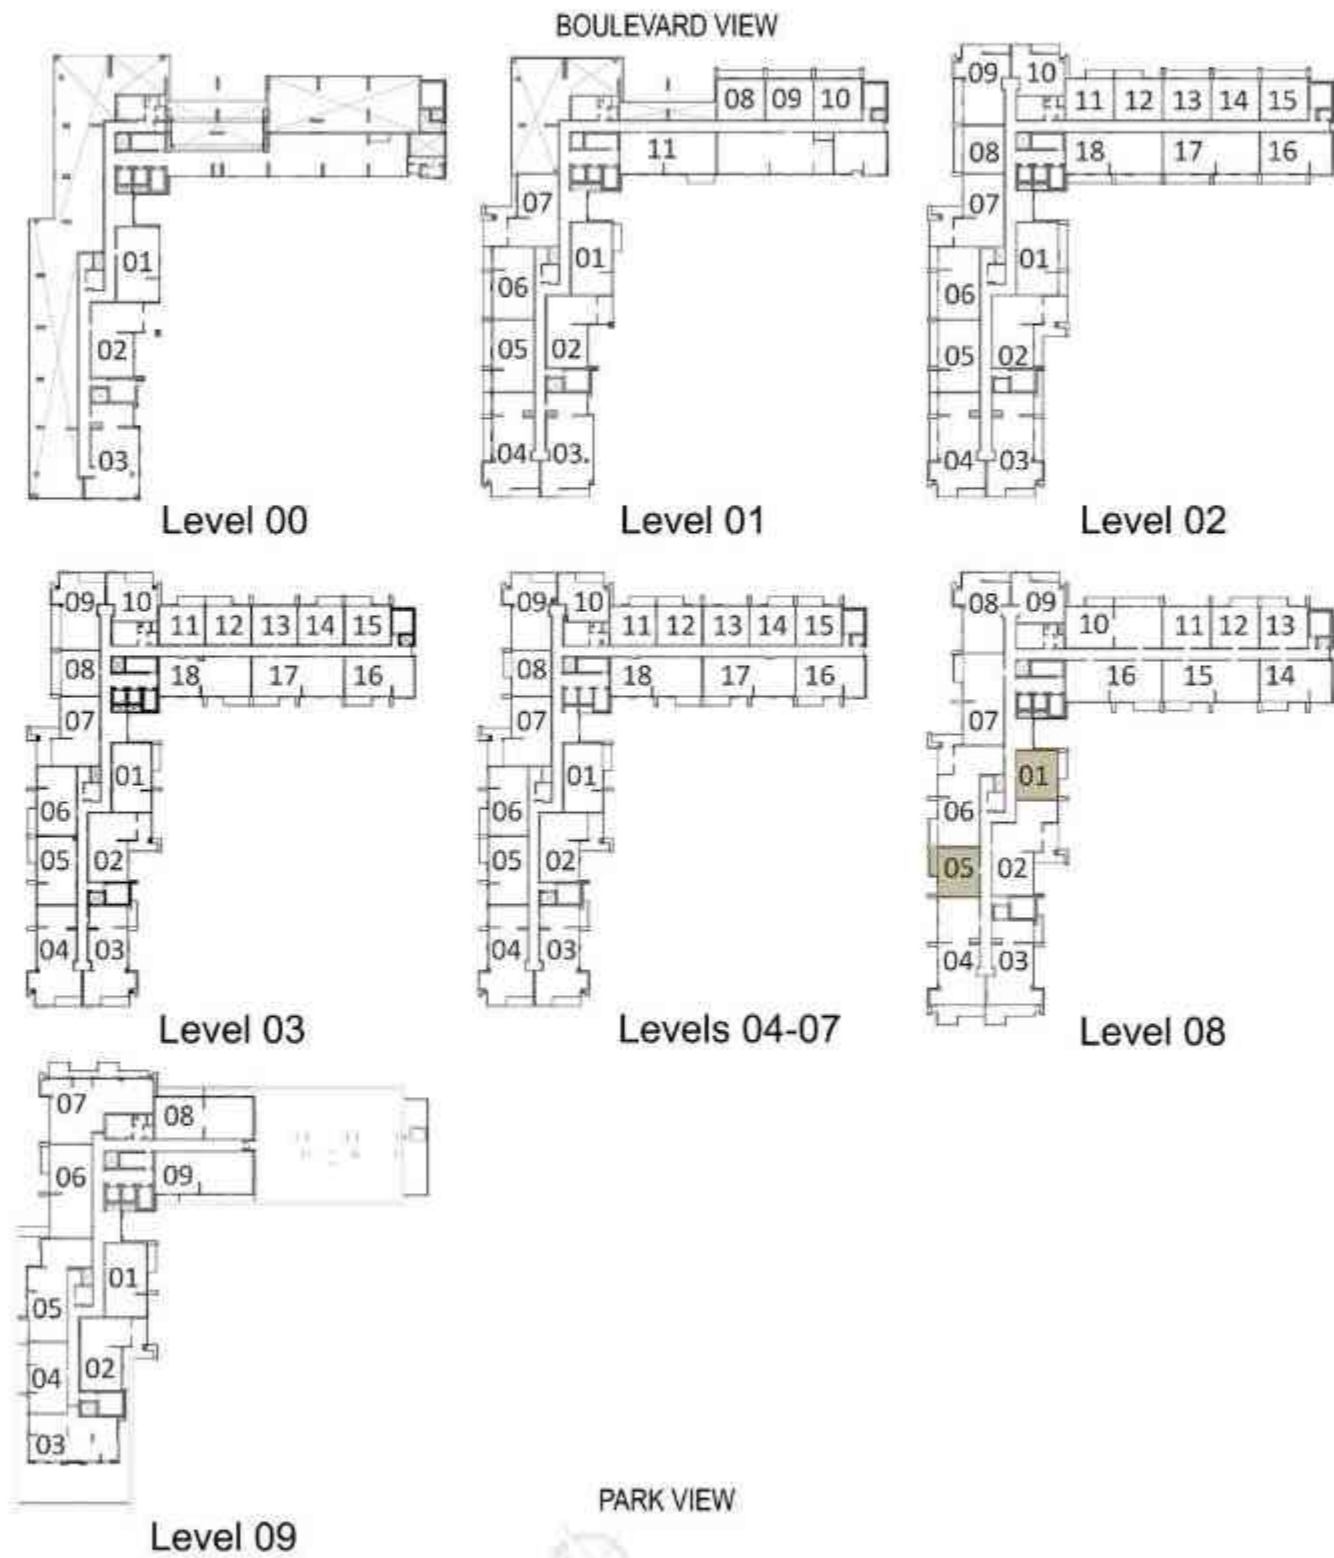

ACACIA

FLOOR PLAN

1 BEDROOM - T1

BLOCK A

LEVELS	UNITS
01	A-108, A-109
02	A-208, A-213, A-214
03	A-308

SUITE AREA
665 Sq.ft. / 61.8 Sq.m.

TERRACE AREA
129 Sq.ft. / 12 Sq.m.

TOTAL AREA
794.2 Sq.ft. / 73.79 Sq.m.

SUITE AREA
665 Sq.ft. / 61.8 Sq.m.

TERRACE AREA
0 Sq.ft. / 0 Sq.m.

TOTAL AREA
665 Sq.ft. / 61.8 Sq.m.

1 BEDROOM - T3

BLOCK A

LEVELS	UNITS
02	A-210
03	A-310
04	A-410
05	A-510
06	A-610
07	A-710
08	A-809

SUITE AREA
738 Sq.ft. / 68.63 Sq.m.

TERRACE AREA
87 Sq.ft. / 8.09 Sq.m.

TOTAL AREA
825 Sq.ft. / 76.73 Sq.m.

1 BEDROOM - T4

BLOCK A

LEVELS	UNITS
08	A-801
SUITE AREA 683 Sq.ft. / 63.43 Sq.m.	
TERRACE AREA 77 Sq.ft. / 7.18 Sq.m.	
TOTAL AREA 760 Sq.ft. / 70.61 Sq.m.	

LEVELS	UNITS
08	A-805
SUITE AREA 682 Sq.ft. / 63.38 Sq.m.	
TERRACE AREA 79 Sq.ft. / 7.30 Sq.m.	
TOTAL AREA 761 Sq.ft. / 70.68 Sq.m.	

2 BEDROOM - T1

BLOCK A

LEVELS	UNITS
01	A-101
03	A-301, A-316
04	A-401, A-416
05	A-501, A-516
06	A-601, A-616
07	A-701, A-716
08	A-814
09	A-901