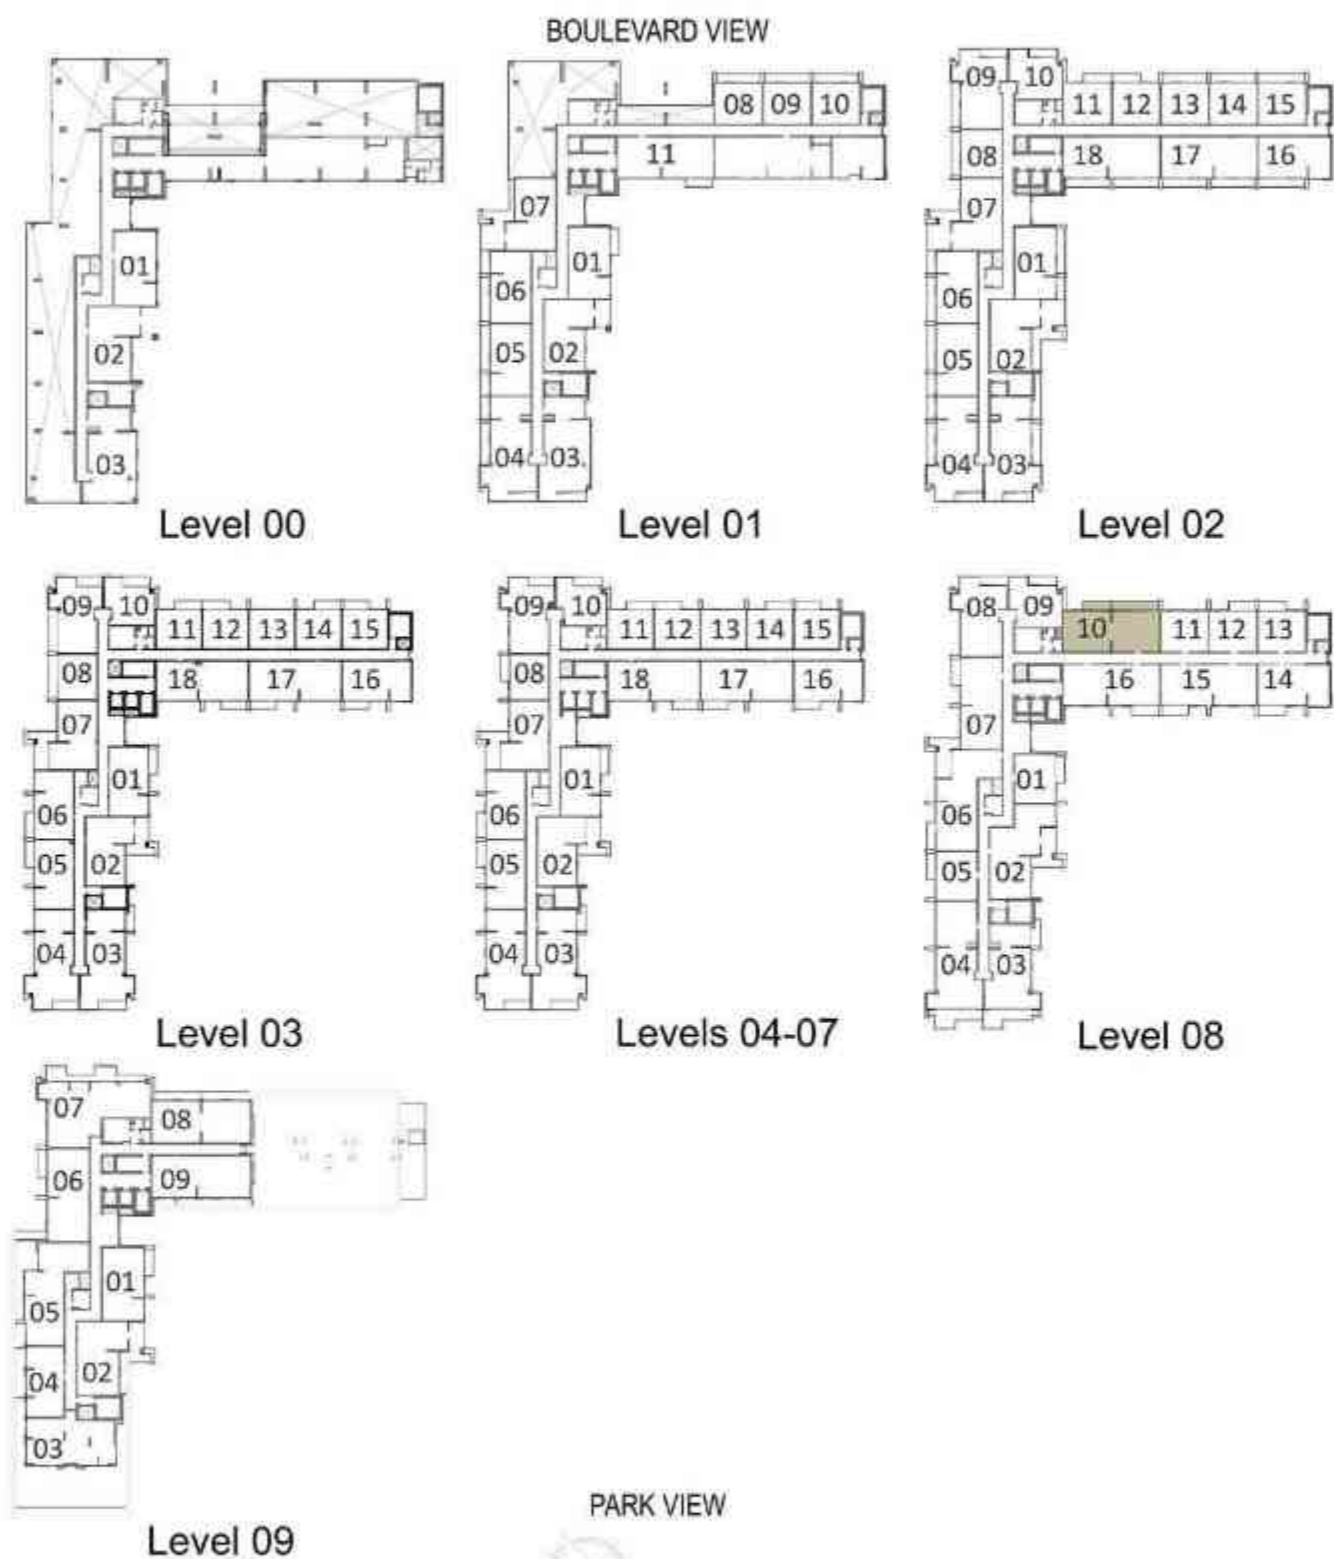

TOTAL AREA
1652 Sq.ft. / 153.47 Sq.m.

3 BEDROOM - T10

BLOCK A

LEVELS	UNITS
08	A-810

SUITE AREA
1336 sq.ft. / 124.09 sq.m.

TERRACE AREA
276 sq.ft. / 25.64 sq.m.

TOTAL AREA
1611 sq.ft. / 149.73 sq.m.

3 BEDROOM - T11