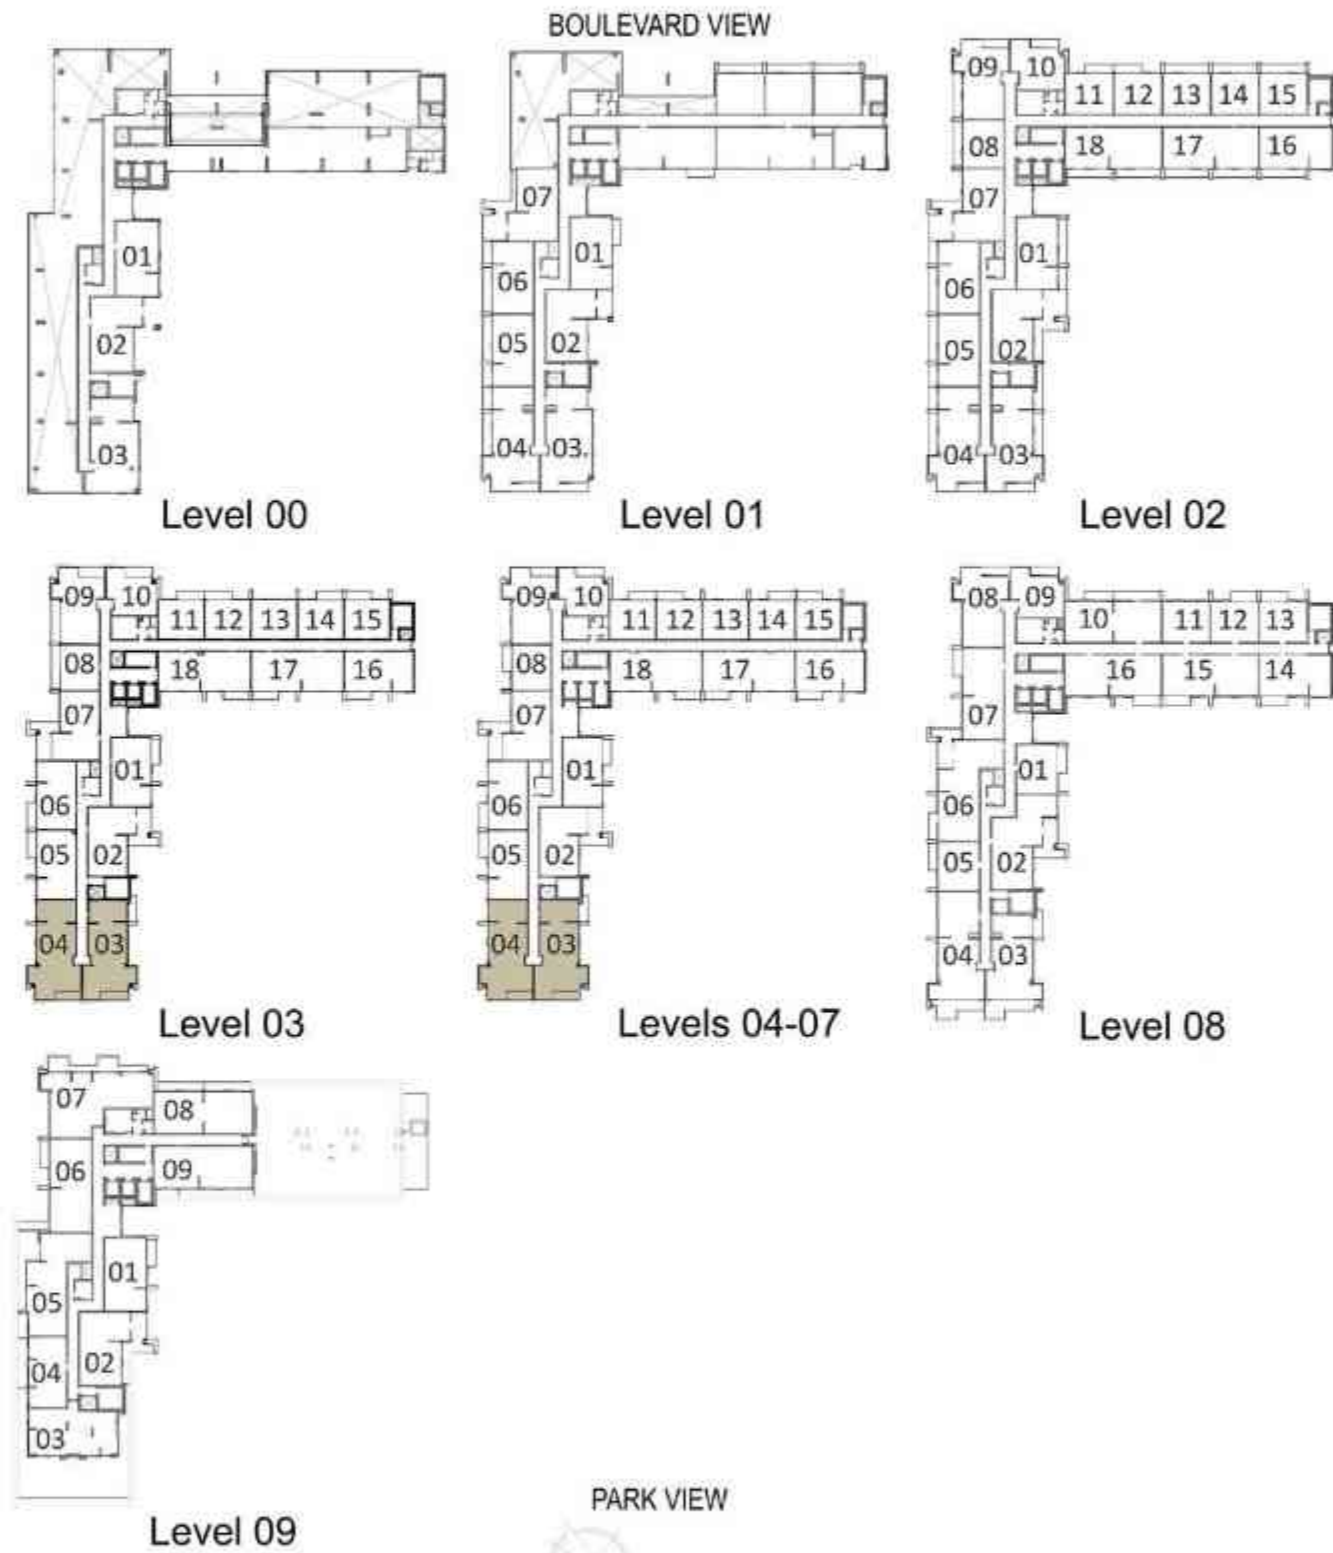

3 BEDROOM - T2

BLOCK A

LEVELS	UNITS
03	A-303
04	A-403
05	A-503
06	A-603
07	A-703

SUITE AREA
1475 Sq.ft. / 137.04 Sq.m.

TERRACE AREA
148 Sq.ft. / 13.79 Sq.m.

TOTAL AREA
1623 Sq.ft. / 150.83 Sq.m.

LEVELS	UNITS
03	A-304
04	A-404
05	A-504
06	A-604
07	A-704

SUITE AREA
1469 Sq.ft. / 136.56 Sq.m.

TERRACE AREA
82 Sq.ft. / 7.58 Sq.m.

TOTAL AREA
1551 Sq.ft. / 144.14 Sq.m.