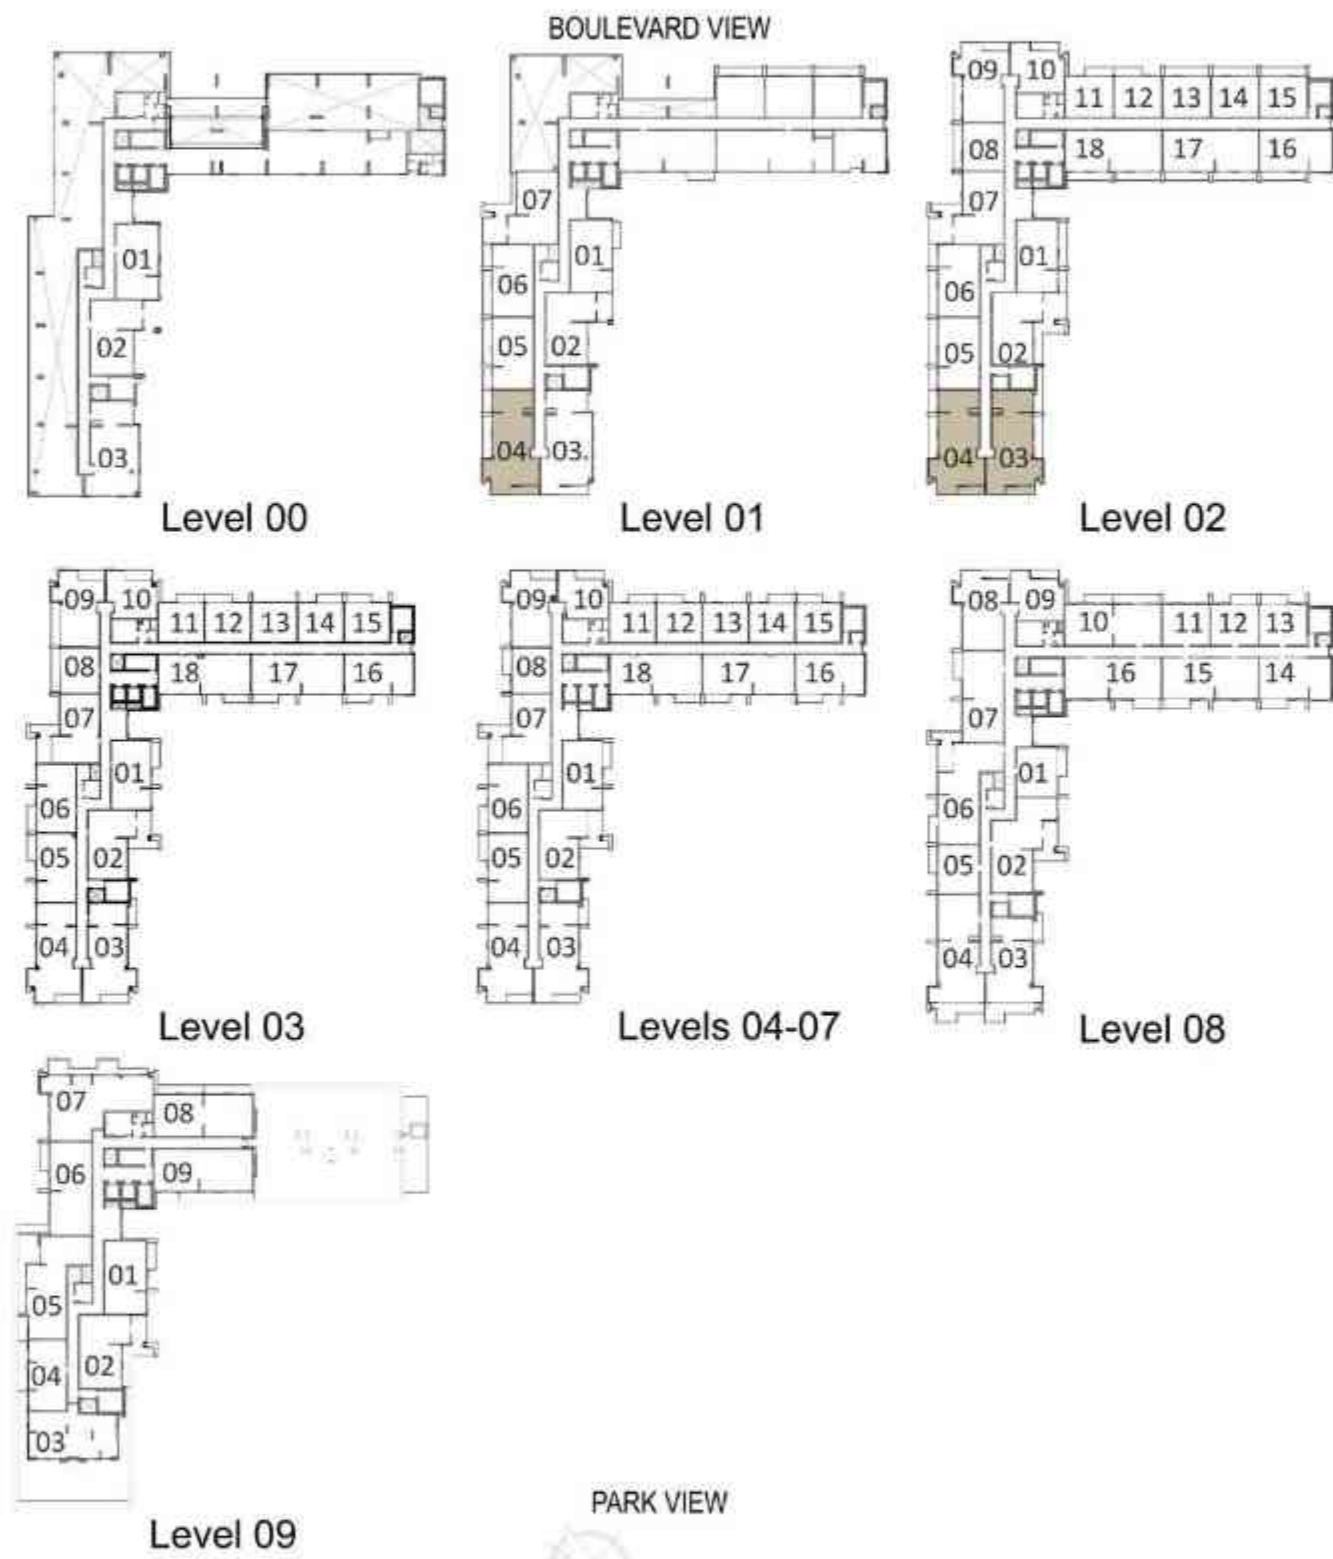

3 BEDROOM - T1B

BLOCK A

LEVELS	UNITS
09	A-909

SUITE AREA
1337 sq.ft. / 124.17 sq.m.

TERRACE AREA
285 sq.ft. / 26.51 sq.m.

TOTAL AREA
1622 sq.ft. / 150.68 sq.m.

3 BEDROOM - T2	
BLOCK A	
LEVELS	UNITS
01	A-104
SUITE AREA 1474 Sq.ft. / 136.93 Sq.m.	
TERRACE AREA 274 Sq.ft. / 25.41 Sq.m.	
TOTAL AREA 1747 Sq.ft. / 162.34 Sq.m.	
LEVELS	UNITS
02	A-203
SUITE AREA 1479 Sq.ft. / 137.44 Sq.m.	
TERRACE AREA 310 Sq.ft. / 28.82 Sq.m.	
TOTAL AREA 1789 Sq.ft. / 166.26 Sq.m.	
LEVELS	UNITS
02	A-204
SUITE AREA 1470 Sq.ft. / 136.59 Sq.m.	
TERRACE AREA 274 Sq.ft. / 25.41 Sq.m.	
TOTAL AREA 1743 Sq.ft. / 162.00 Sq.m.	