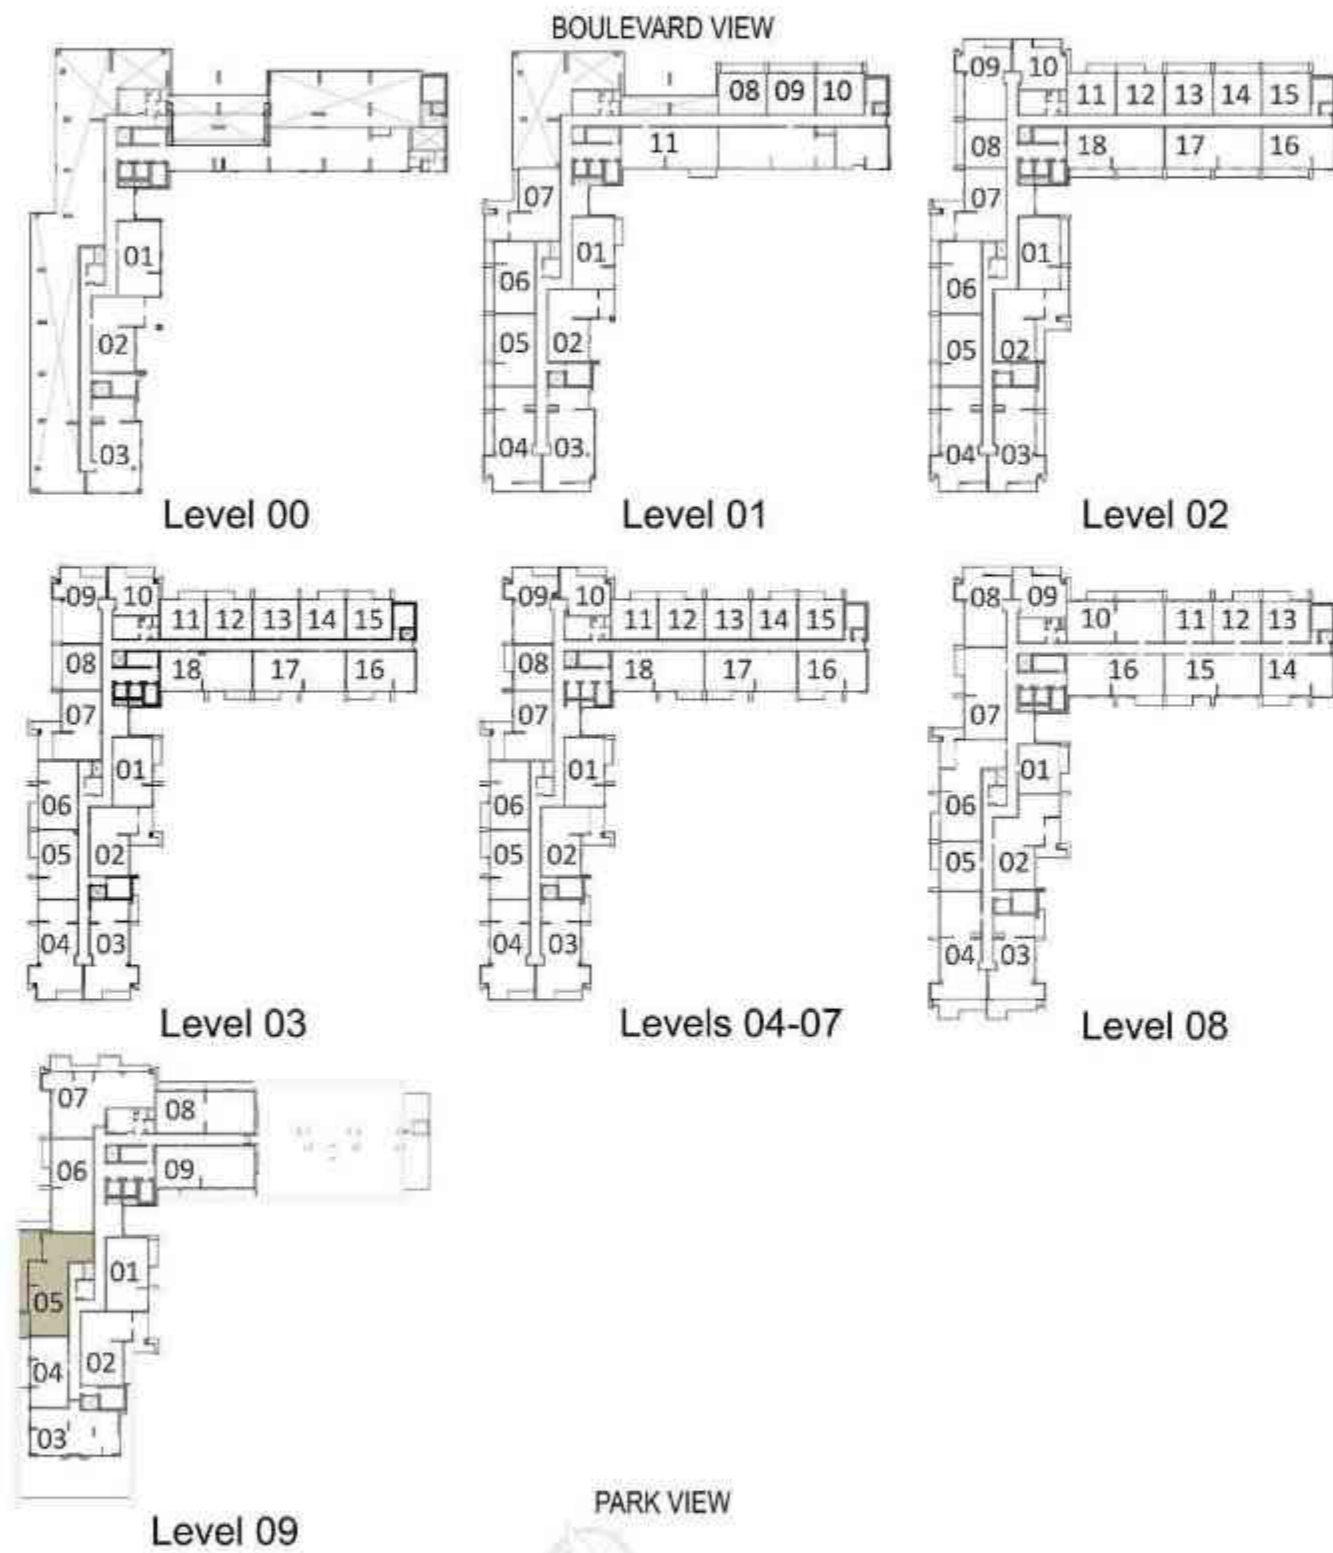

TOTAL AREA
1446 sq.ft. / 134.31 sq.m.

3 BEDROOM - T7

BLOCK A

LEVELS	UNITS
09	A-905

SUITE AREA
1416 sq.ft. / 131.54 sq.m.

TERRACE AREA
516 sq.ft. / 47.98 sq.m.

TOTAL AREA
1932 sq.ft. / 179.52 sq.m.

3 BEDROOM - T7B