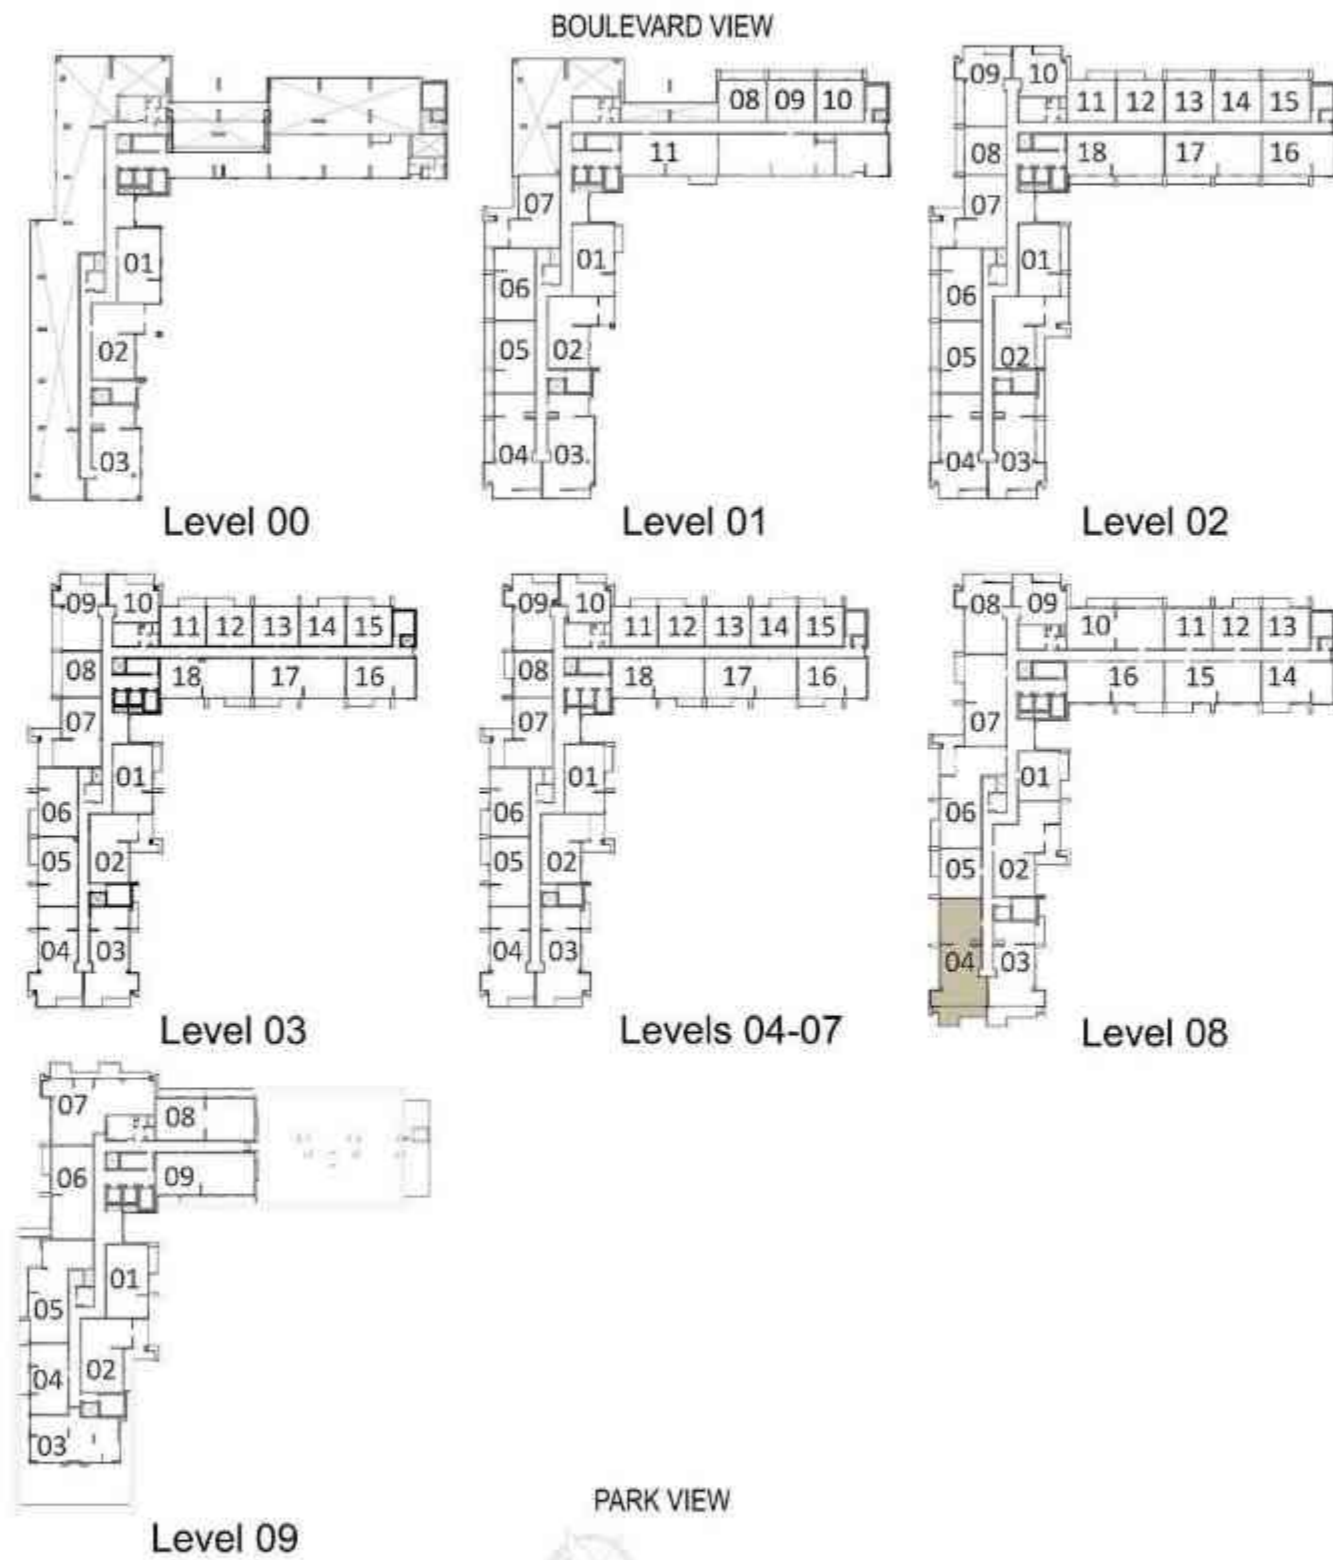

3 BEDROOM - T4

BLOCK A

LEVELS	UNITS
08	A-804

SUITE AREA
1570 sq.ft. / 145.91 sq.m.

TERRACE AREA
236 sq.ft. / 21.98 sq.m.

TOTAL AREA
1807 sq.ft. / 167.89 sq.m.