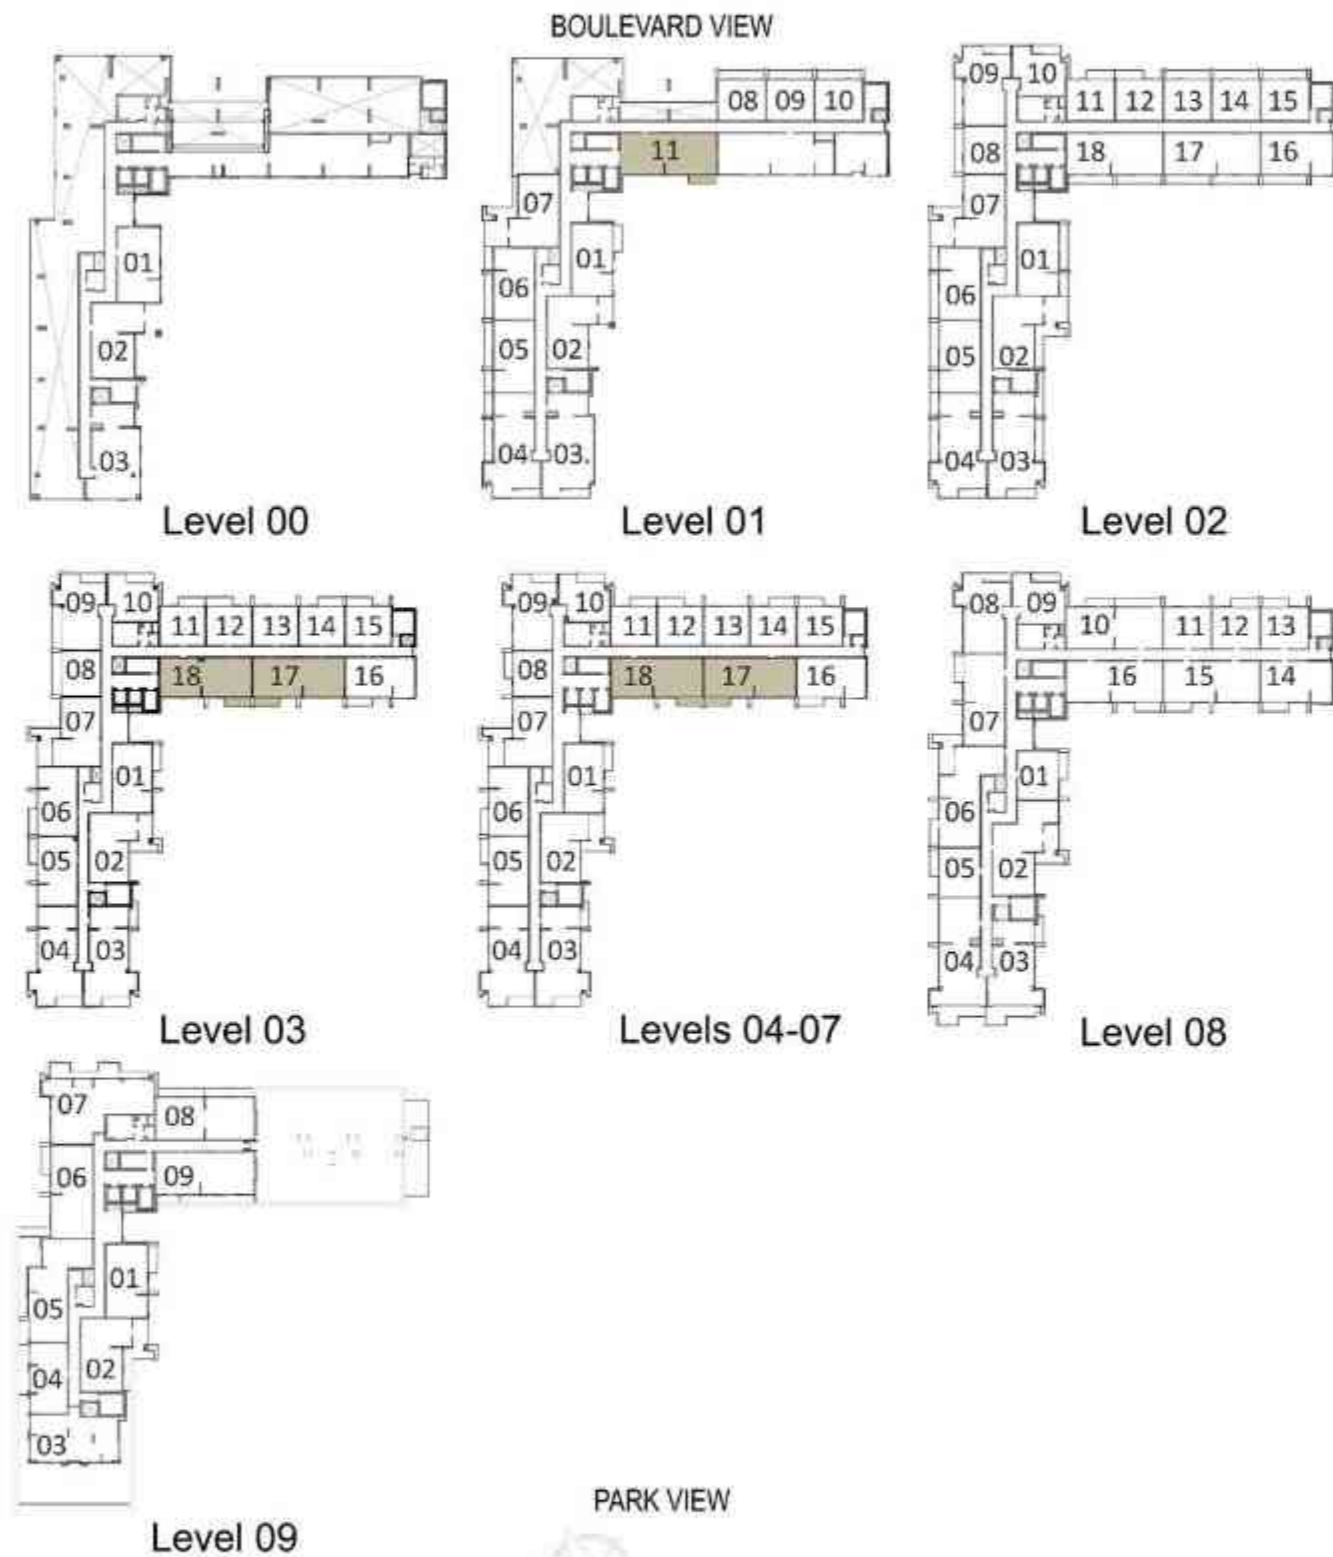

3 BEDROOM - T1

BLOCK A

LEVELS	UNITS
03	A-317
04	A-417
05	A-517
06	A-617
07	A-717

SUITE AREA
1323 sq.ft. / 122.87 sq.m.

TERRACE AREA
77 sq.ft. / 7.18 sq.m.

TOTAL AREA
1400 sq.ft. / 130.05 sq.m.

LEVELS	UNITS
01	A-111
03	A-318
04	A-418
05	A-518
06	A-618
07	A-718

SUITE AREA
1334 sq.ft. / 124.00 sq.m.

TERRACE AREA
76 sq.ft. / 7.12 sq.m.

TOTAL AREA
1411 sq.ft. / 131.12 sq.m.