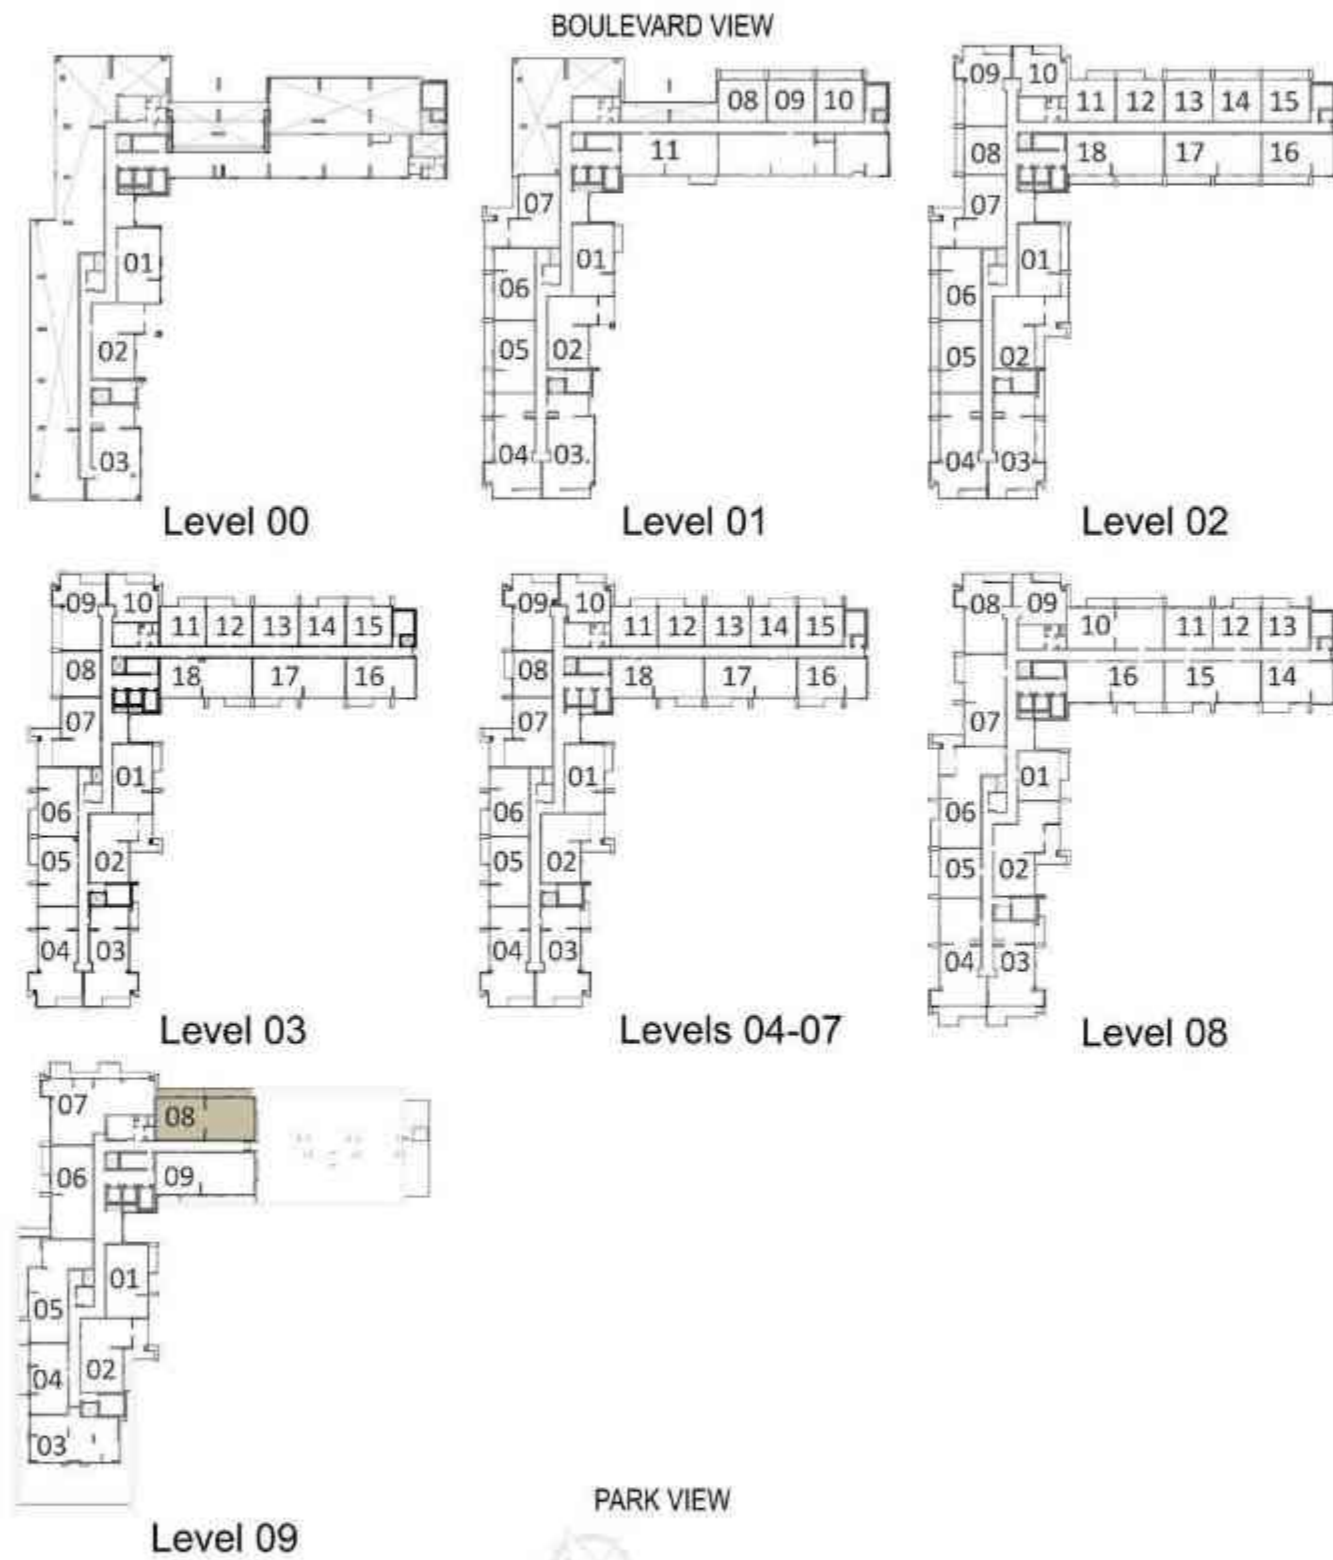

3 BEDROOM - T12

BLOCK A

LEVELS	UNITS
09	A-908

SUITE AREA
1339 Sq.ft. / 124.37 Sq.m.

TERRACE AREA
276 Sq.ft. / 25.60 Sq.m.

TOTAL AREA
1614 Sq.ft. / 149.97 Sq.m.