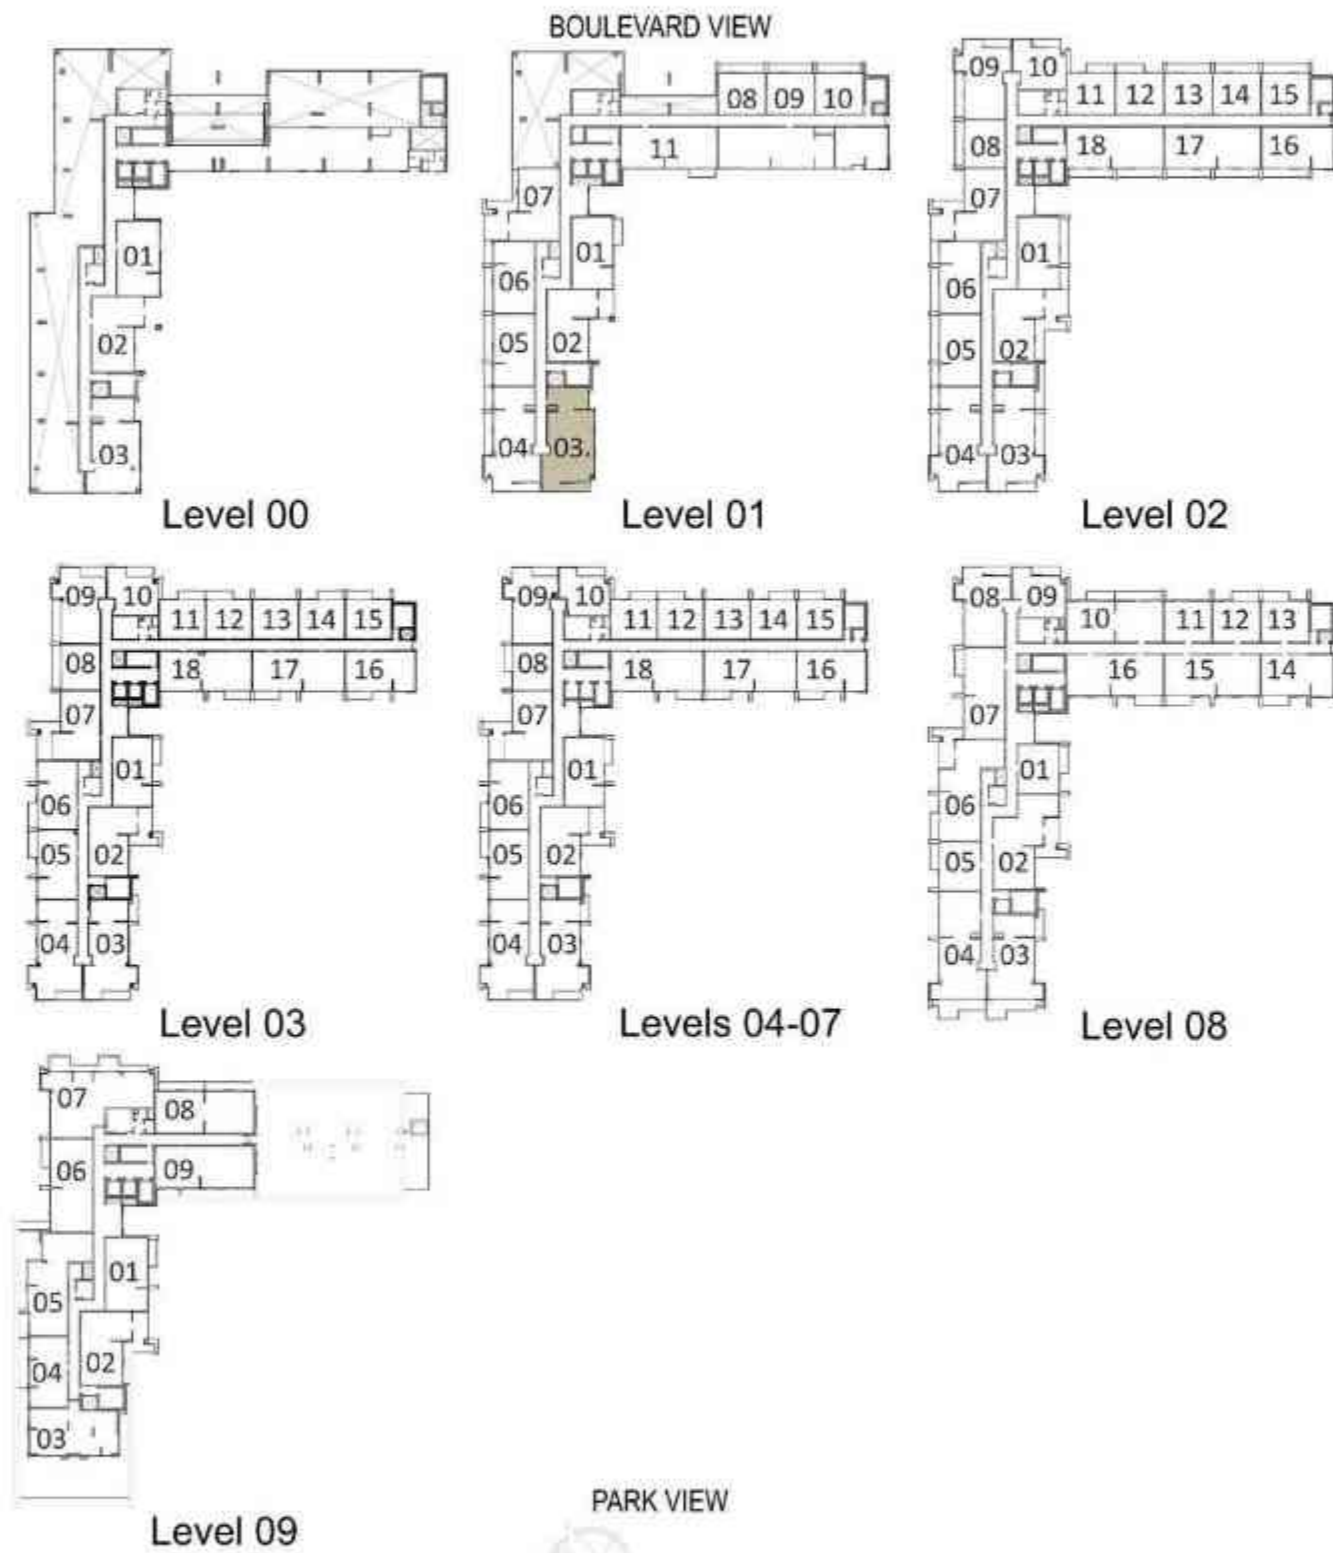

3 BEDROOM - T2B

BLOCK A

LEVELS	UNITS
01	A-103

SLUFE AREA
1538 sq.ft. / 142.87sq.m.

TERRACE AREA
77 sq.ft. / 7.21sq.m.

TOTAL AREA
1615 sq.ft. / 150.08sq.m.