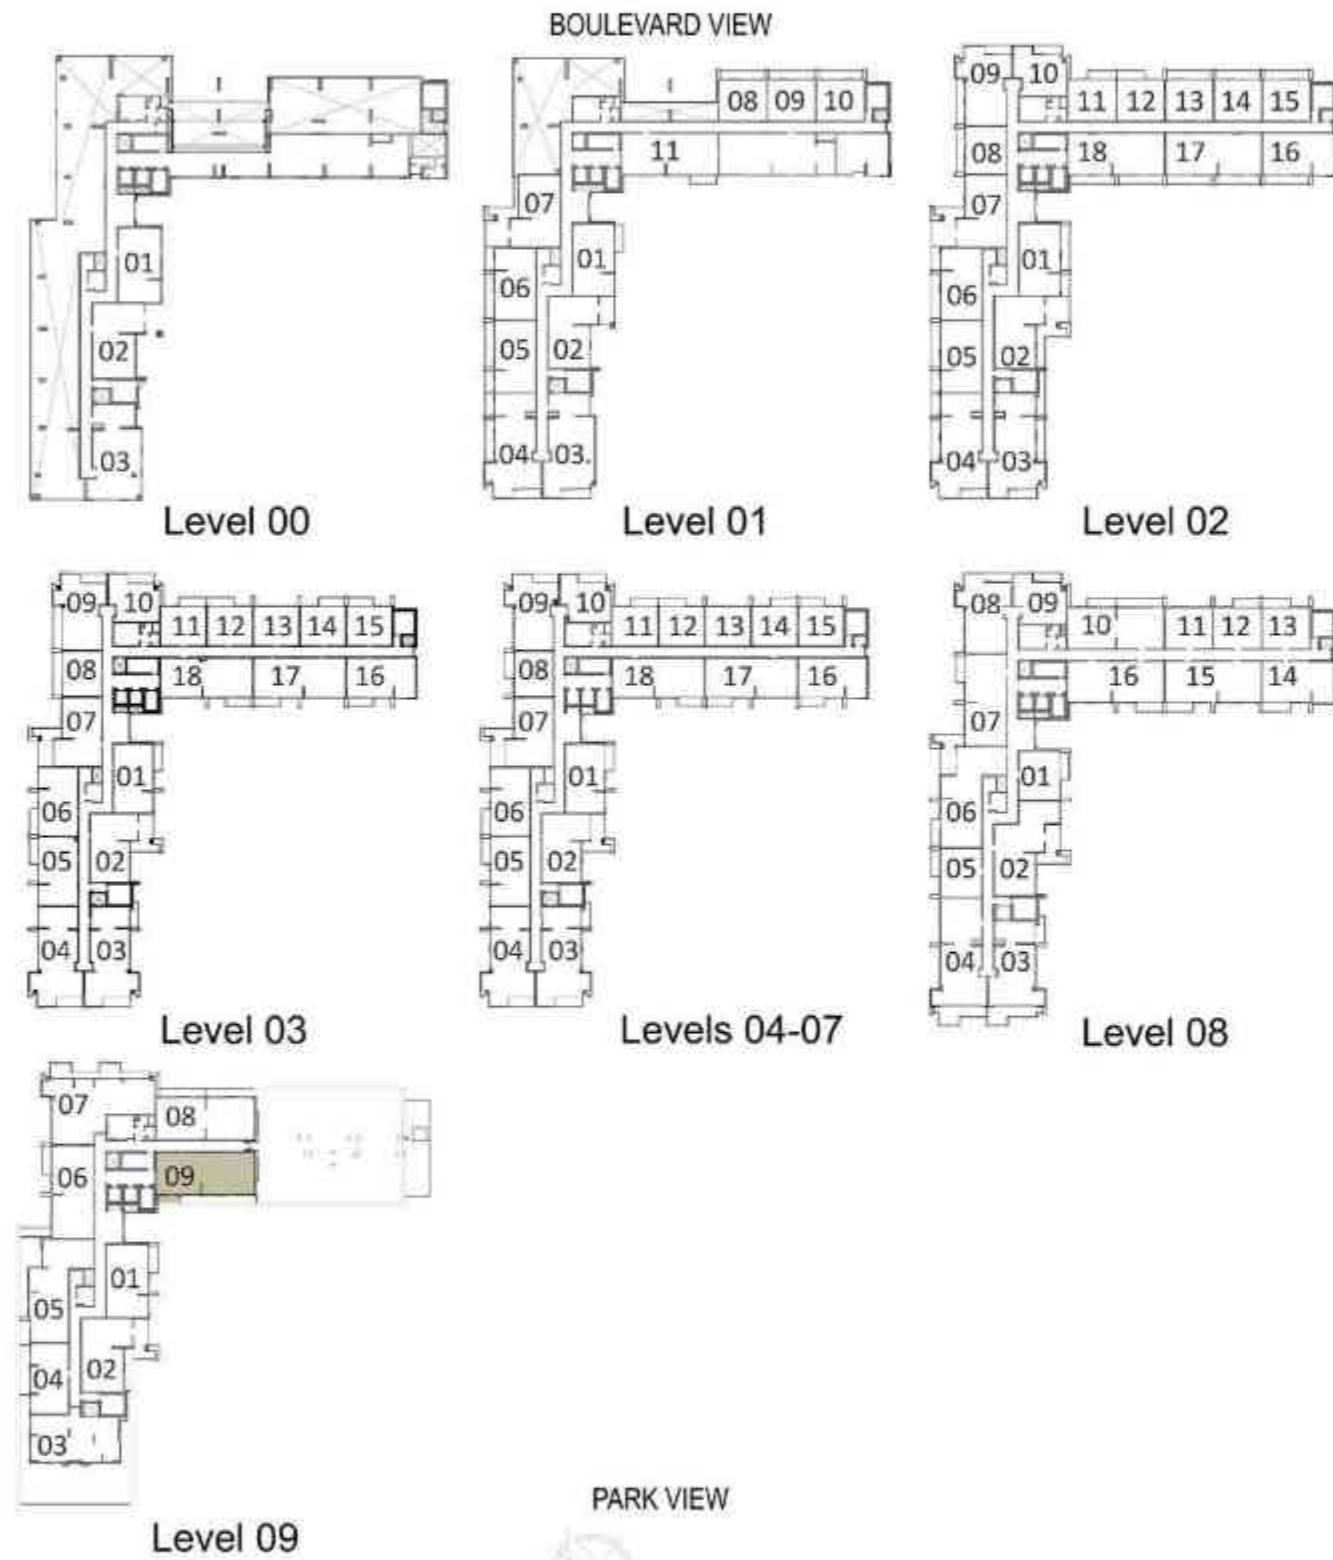

3 BEDROOM - T1B

BLOCK A

LEVELS	UNITS
09	A-909

SUITE AREA
1337 sq.ft. / 124.17 sq.m.

TERRACE AREA
285 sq.ft. / 26.51 sq.m.

TOTAL AREA
1622 sq.ft. / 150.68 sq.m.

3 BEDROOM - T2	
BLOCK A	
LEVELS	UNITS
01	A-104
SUITE AREA 1474 Sq.ft. / 136.93 Sq.m.	
TERRACE AREA 274 Sq.ft. / 25.41 Sq.m.	
TOTAL AREA 1747 Sq.ft. / 162.34 Sq.m.	
LEVELS	UNITS
02	A-203
SUITE AREA 1479 Sq.ft. / 137.44 Sq.m.	
TERRACE AREA 310 Sq.ft. / 28.82 Sq.m.	
TOTAL AREA 1789 Sq.ft. / 166.26 Sq.m.	
LEVELS	UNITS
02	A-204
SUITE AREA 1470 Sq.ft. / 136.59 Sq.m.	
TERRACE AREA 274 Sq.ft. / 25.41 Sq.m.	
TOTAL AREA 1743 Sq.ft. / 162.00 Sq.m.	