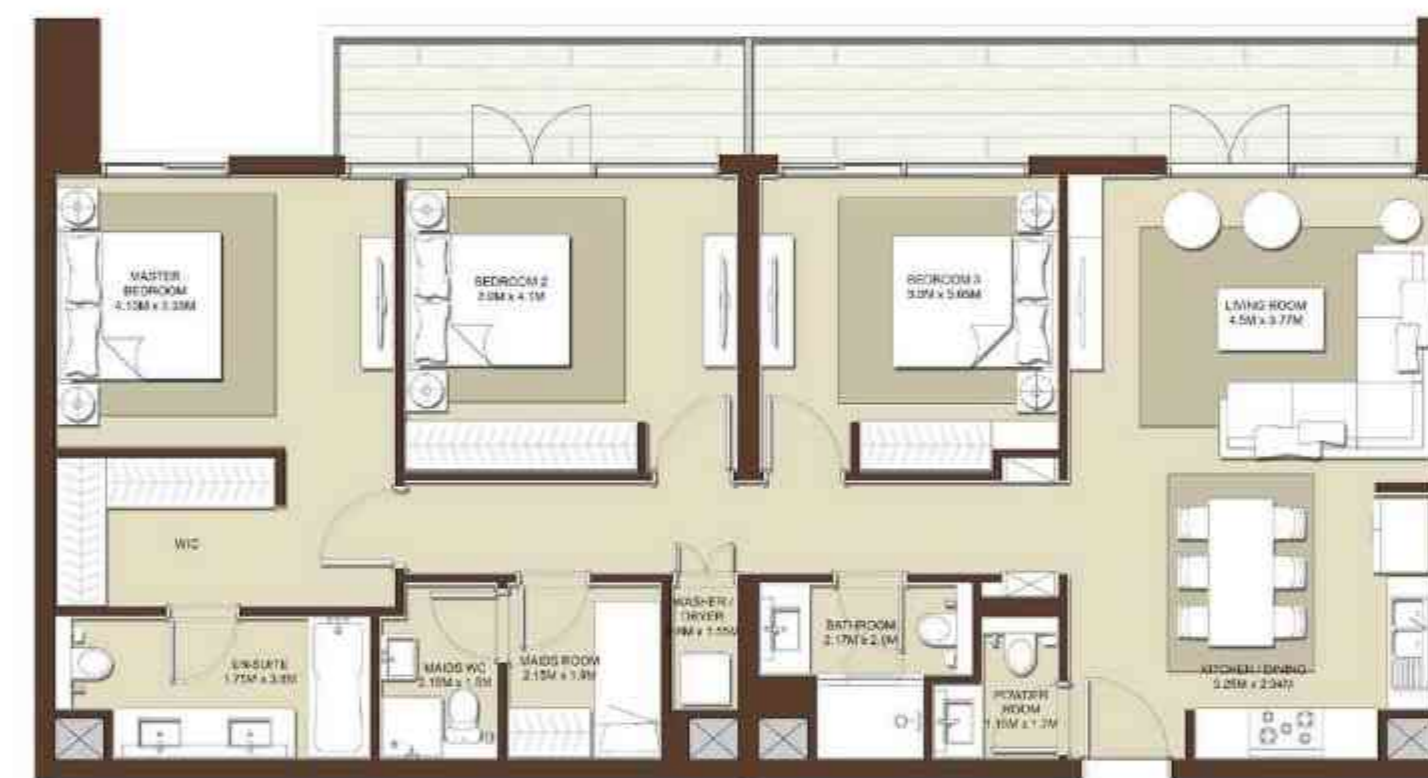

TOTAL AREA
1652 Sq.ft. / 153.47 Sq.m.

3 BEDROOM - T10

BLOCK A

LEVELS	UNITS
08	A-810

SUITE AREA
1336 sq.ft. / 124.09 sq.m.

TERRACE AREA
276 sq.ft. / 25.64 sq.m.

TOTAL AREA
1611 sq.ft. / 149.73 sq.m.

3 BEDROOM - T11