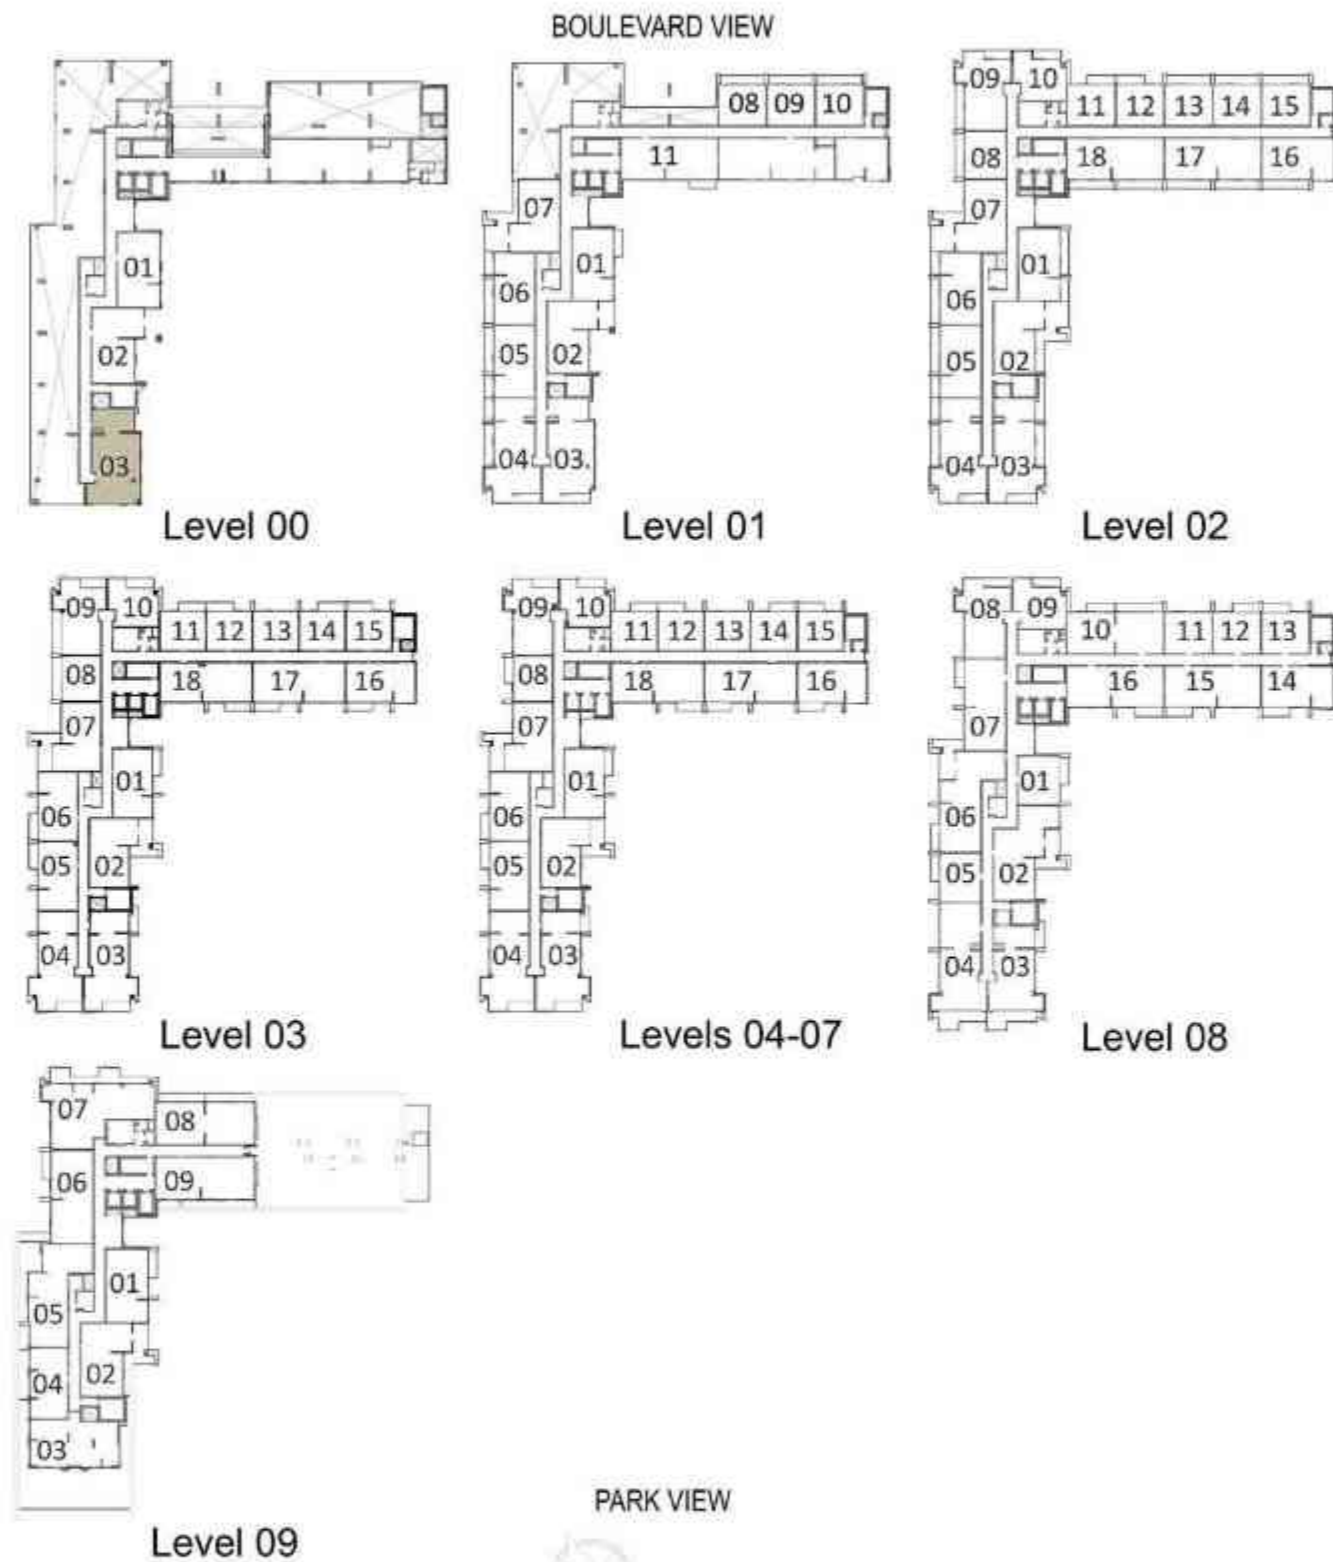

3 BEDROOM - T3

BLOCK A

LEVELS	UNITS
03	A-003
SUITE AREA 1404 Sq.ft. / 130.43 Sq.m.	
TERRACE AREA 1139 Sq.ft. / 105.84 Sq.m.	
TOTAL AREA 2543 Sq.ft. / 236.27 Sq.m.