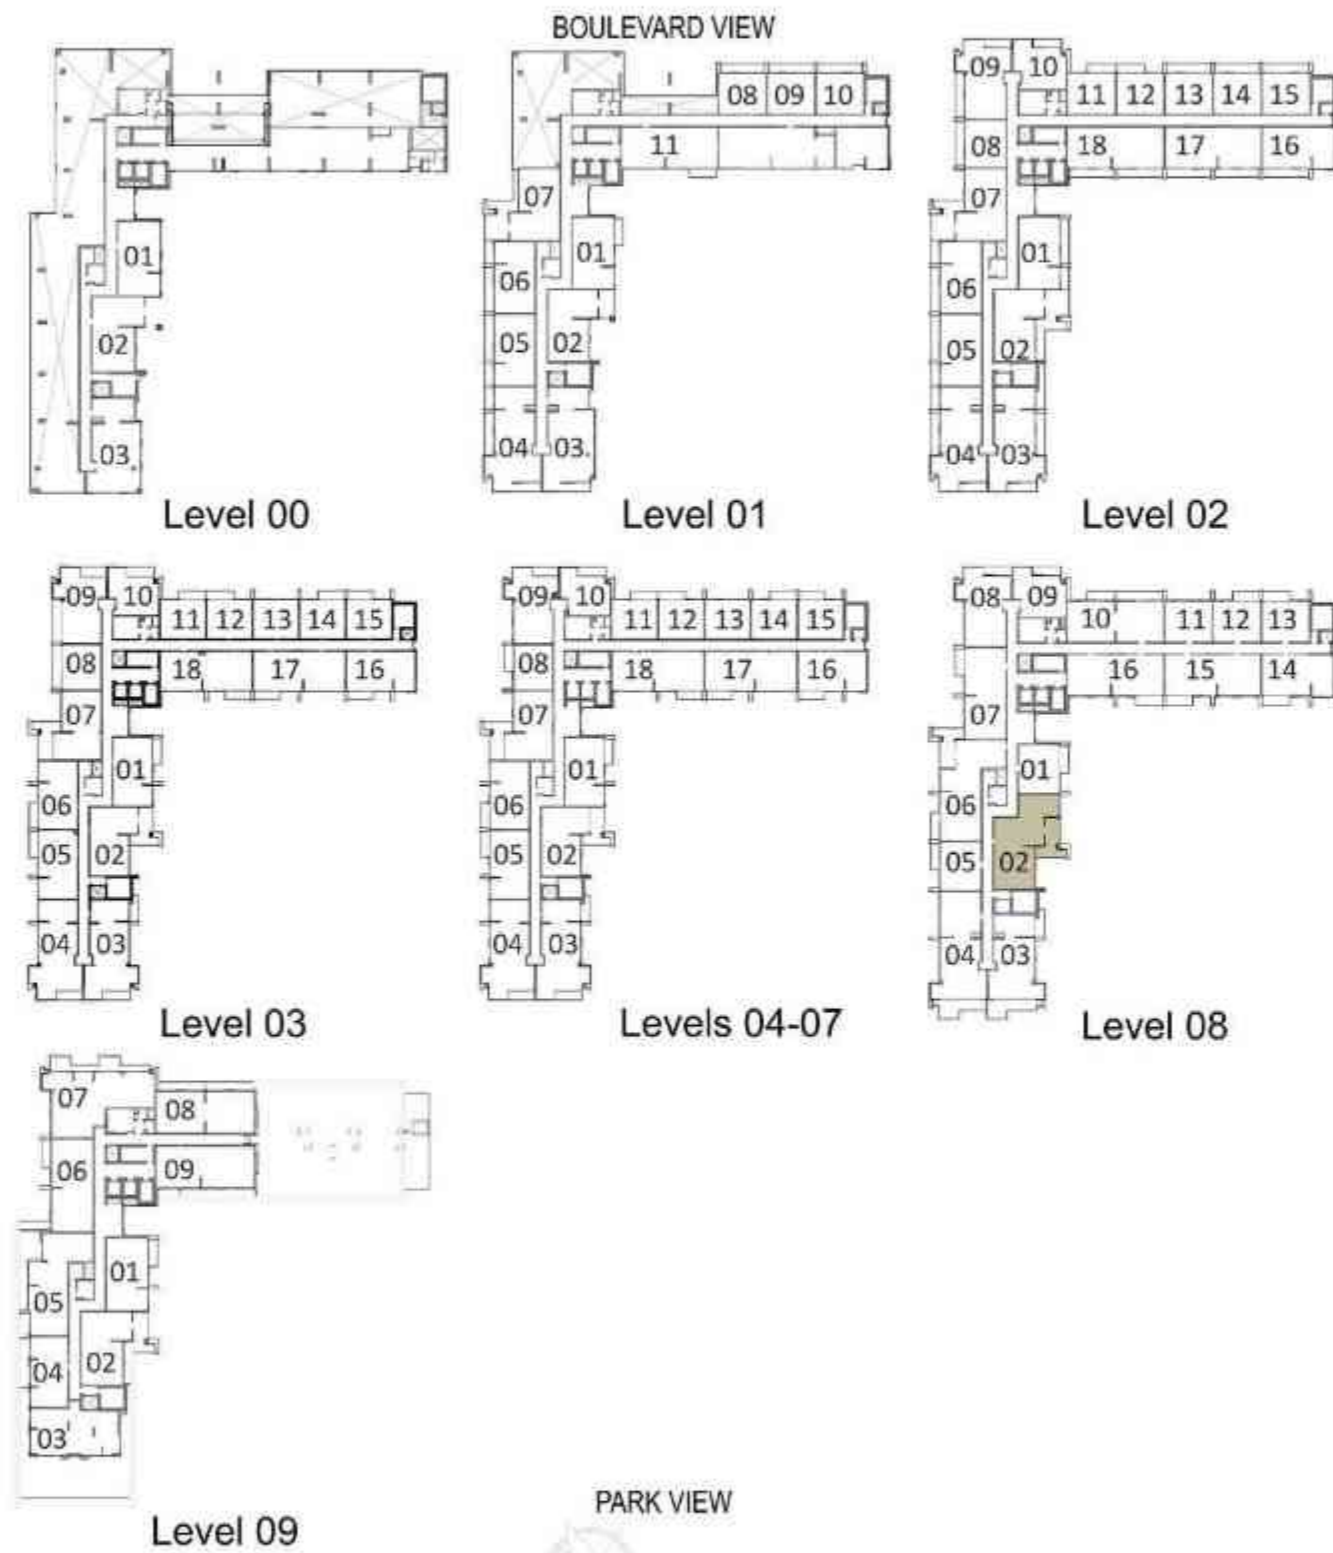

3 BEDROOM - T9

BLOCK A

LEVELS	UNITS
08	A-802

SUITE AREA
1400 Sq.ft. / 130.07 Sq.m.

TERRACE AREA
252 Sq.ft. / 23.40 Sq.m.

TOTAL AREA
1652 Sq.ft. / 153.47 Sq.m.