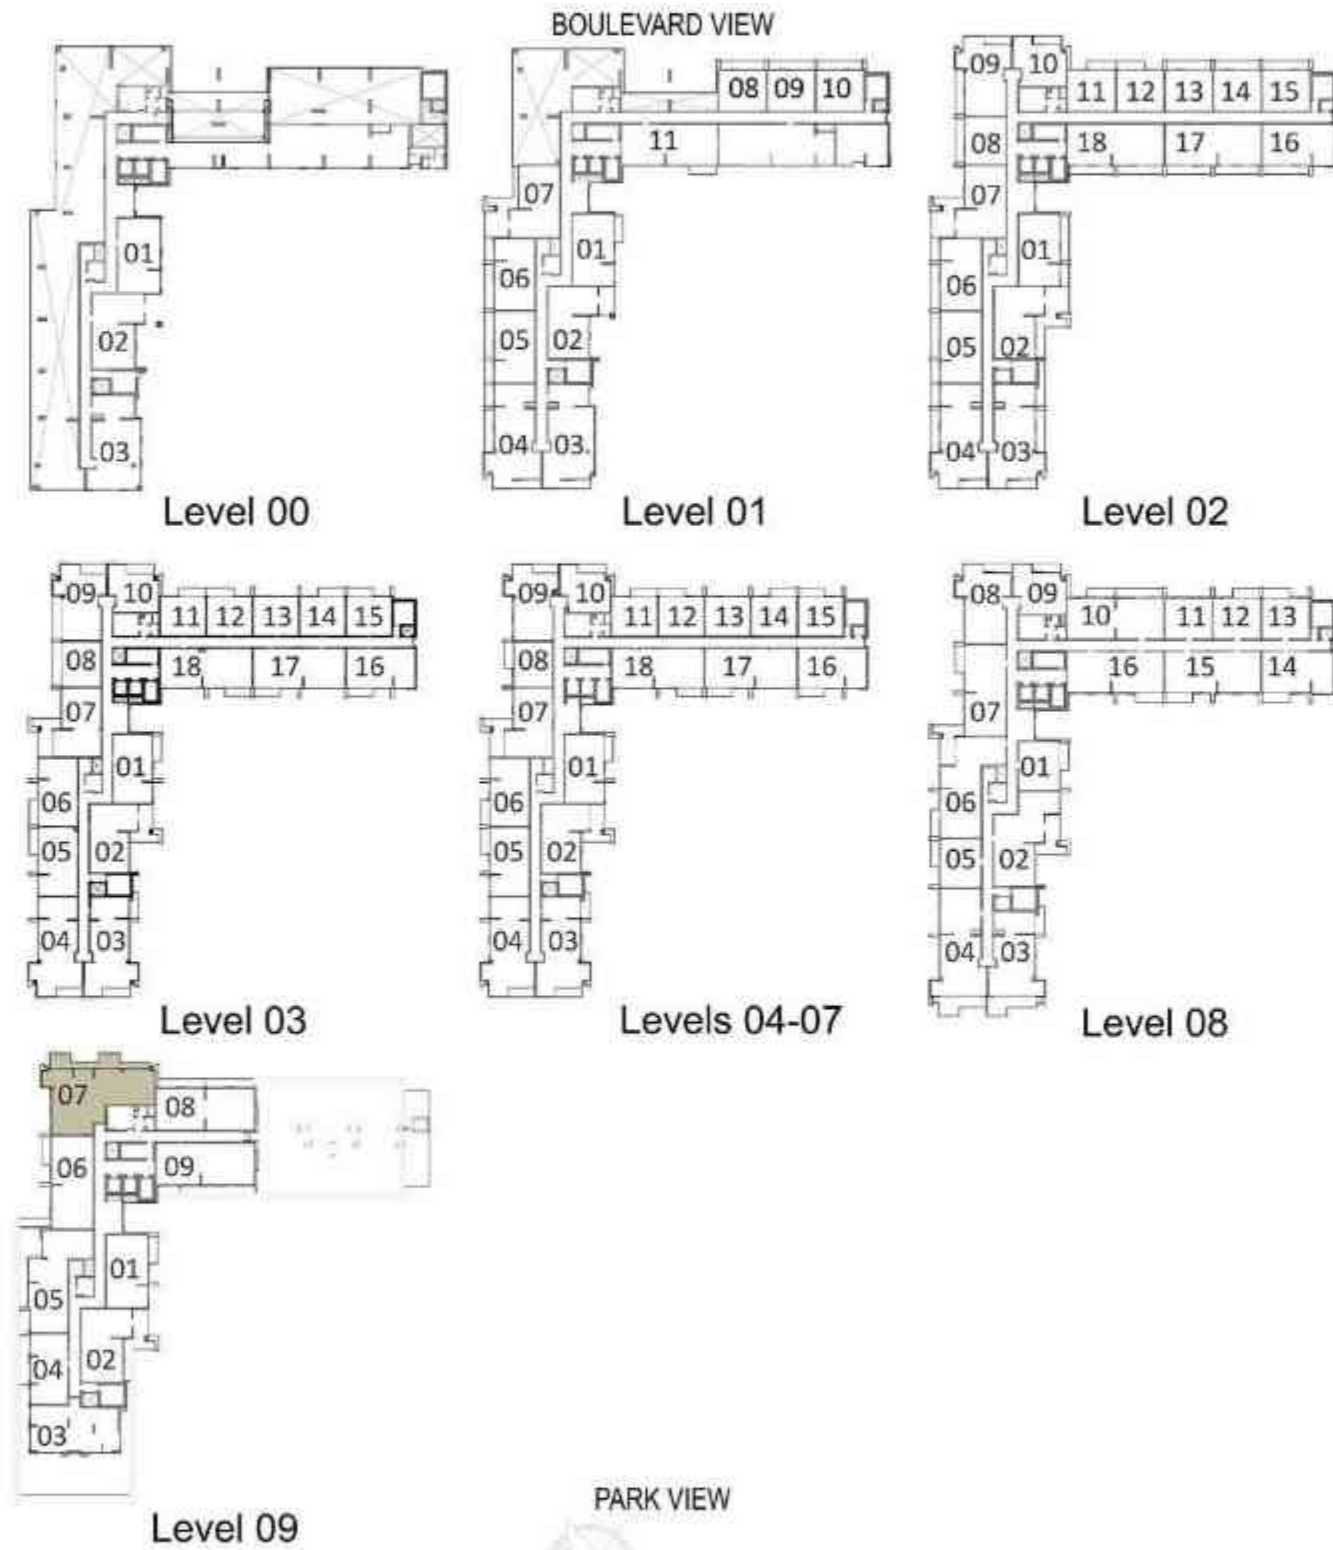

3 BEDROOM - T5

BLOCK A

LEVELS	UNITS
09	A-907

SUITE AREA
1695 sq.ft. / 157.52 sq.m.

TERRACE AREA
330 sq.ft. / 30.62 sq.m.

TOTAL AREA
2025 sq.ft. / 188.14 sq.m.