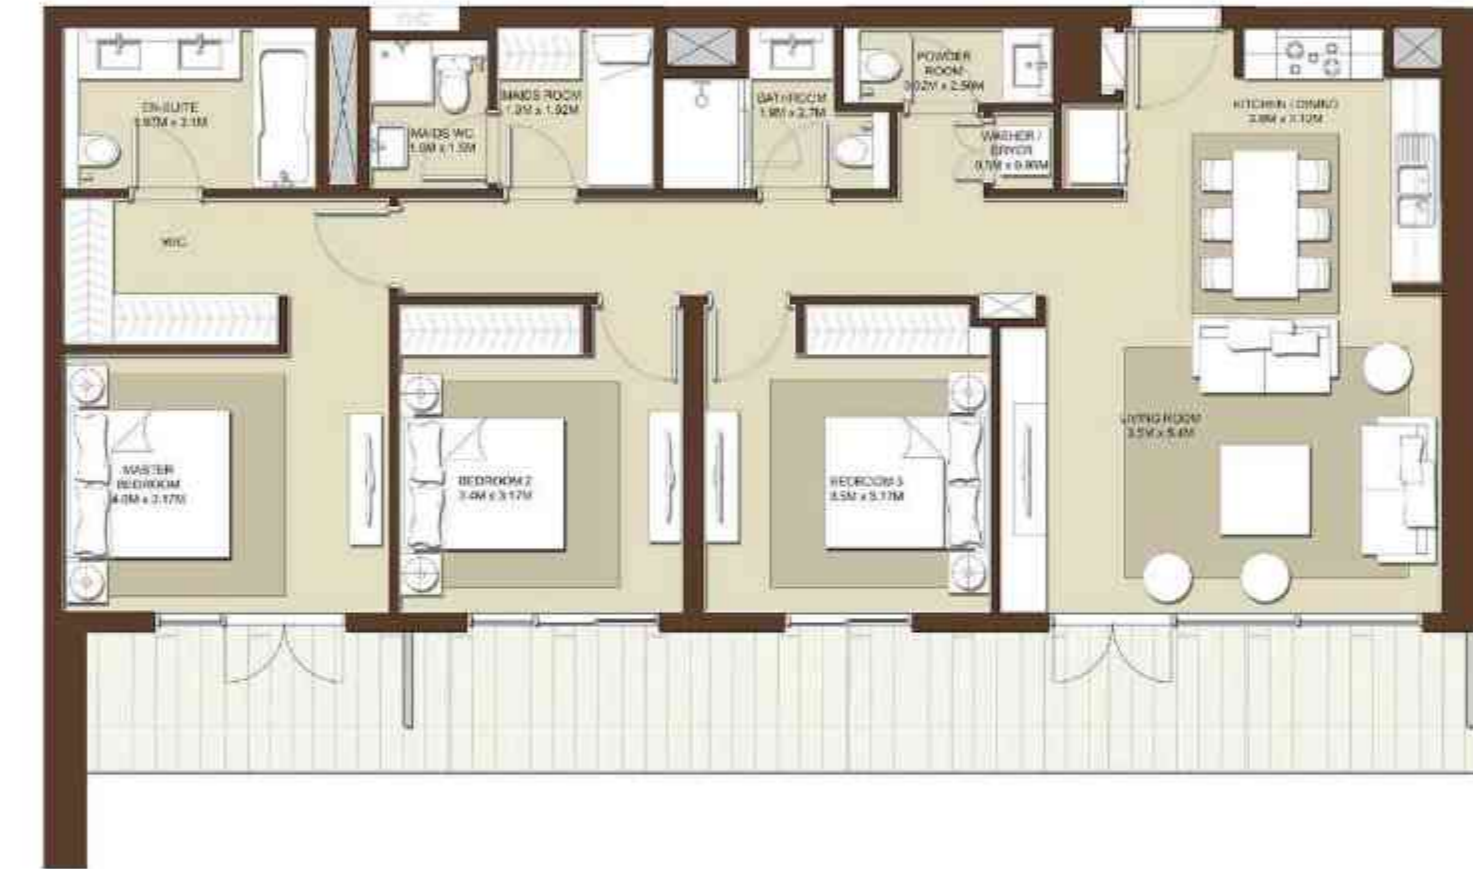

3 BEDROOM - T1B

BLOCK A

LEVELS	UNITS
09	A-909

SUITE AREA
1337 sq.ft. / 124.17 sq.m.

TERRACE AREA
285 sq.ft. / 26.51 sq.m.

TOTAL AREA
1622 sq.ft. / 150.68 sq.m.

3 BEDROOM - T2	
BLOCK A	
LEVELS	UNITS
01	A-104
SUITE AREA 1474 Sq.ft. / 136.93 Sq.m.	
TERRACE AREA 274 Sq.ft. / 25.41 Sq.m.	
TOTAL AREA 1747 Sq.ft. / 162.34 Sq.m.	
LEVELS	UNITS
02	A-203
SUITE AREA 1479 Sq.ft. / 137.44 Sq.m.	
TERRACE AREA 310 Sq.ft. / 28.82 Sq.m.	
TOTAL AREA 1789 Sq.ft. / 166.26 Sq.m.	
LEVELS	UNITS
02	A-204
SUITE AREA 1470 Sq.ft. / 136.59 Sq.m.	
TERRACE AREA 274 Sq.ft. / 25.41 Sq.m.	
TOTAL AREA 1743 Sq.ft. / 162.00 Sq.m.	