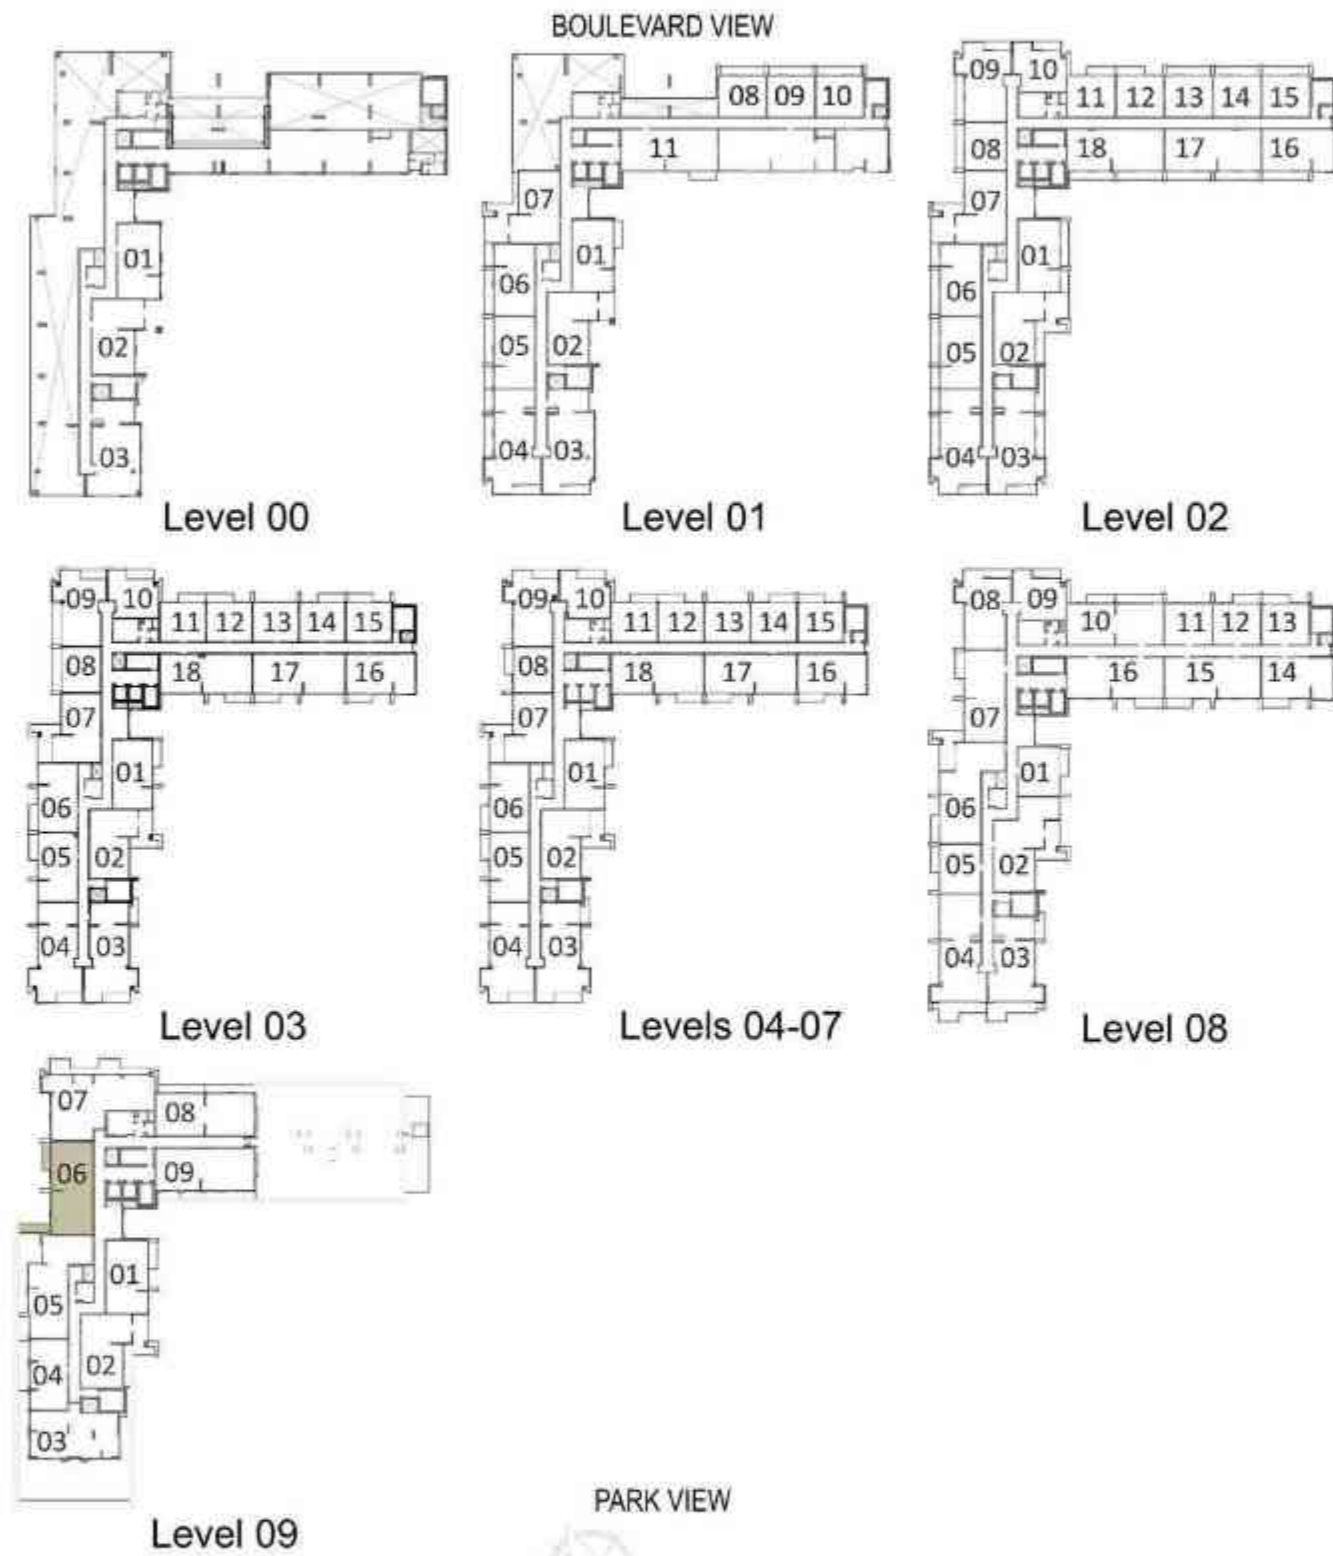

3 BEDROOM - T8

BLOCK A

LEVELS	UNITS
09	A-906

SUITE AREA
1275 sq.ft. / 118.43 sq.m.

TERRACE AREA
183 sq.ft. / 17.00 sq.m.

TOTAL AREA
1458 sq.ft. / 135.43 sq.m.