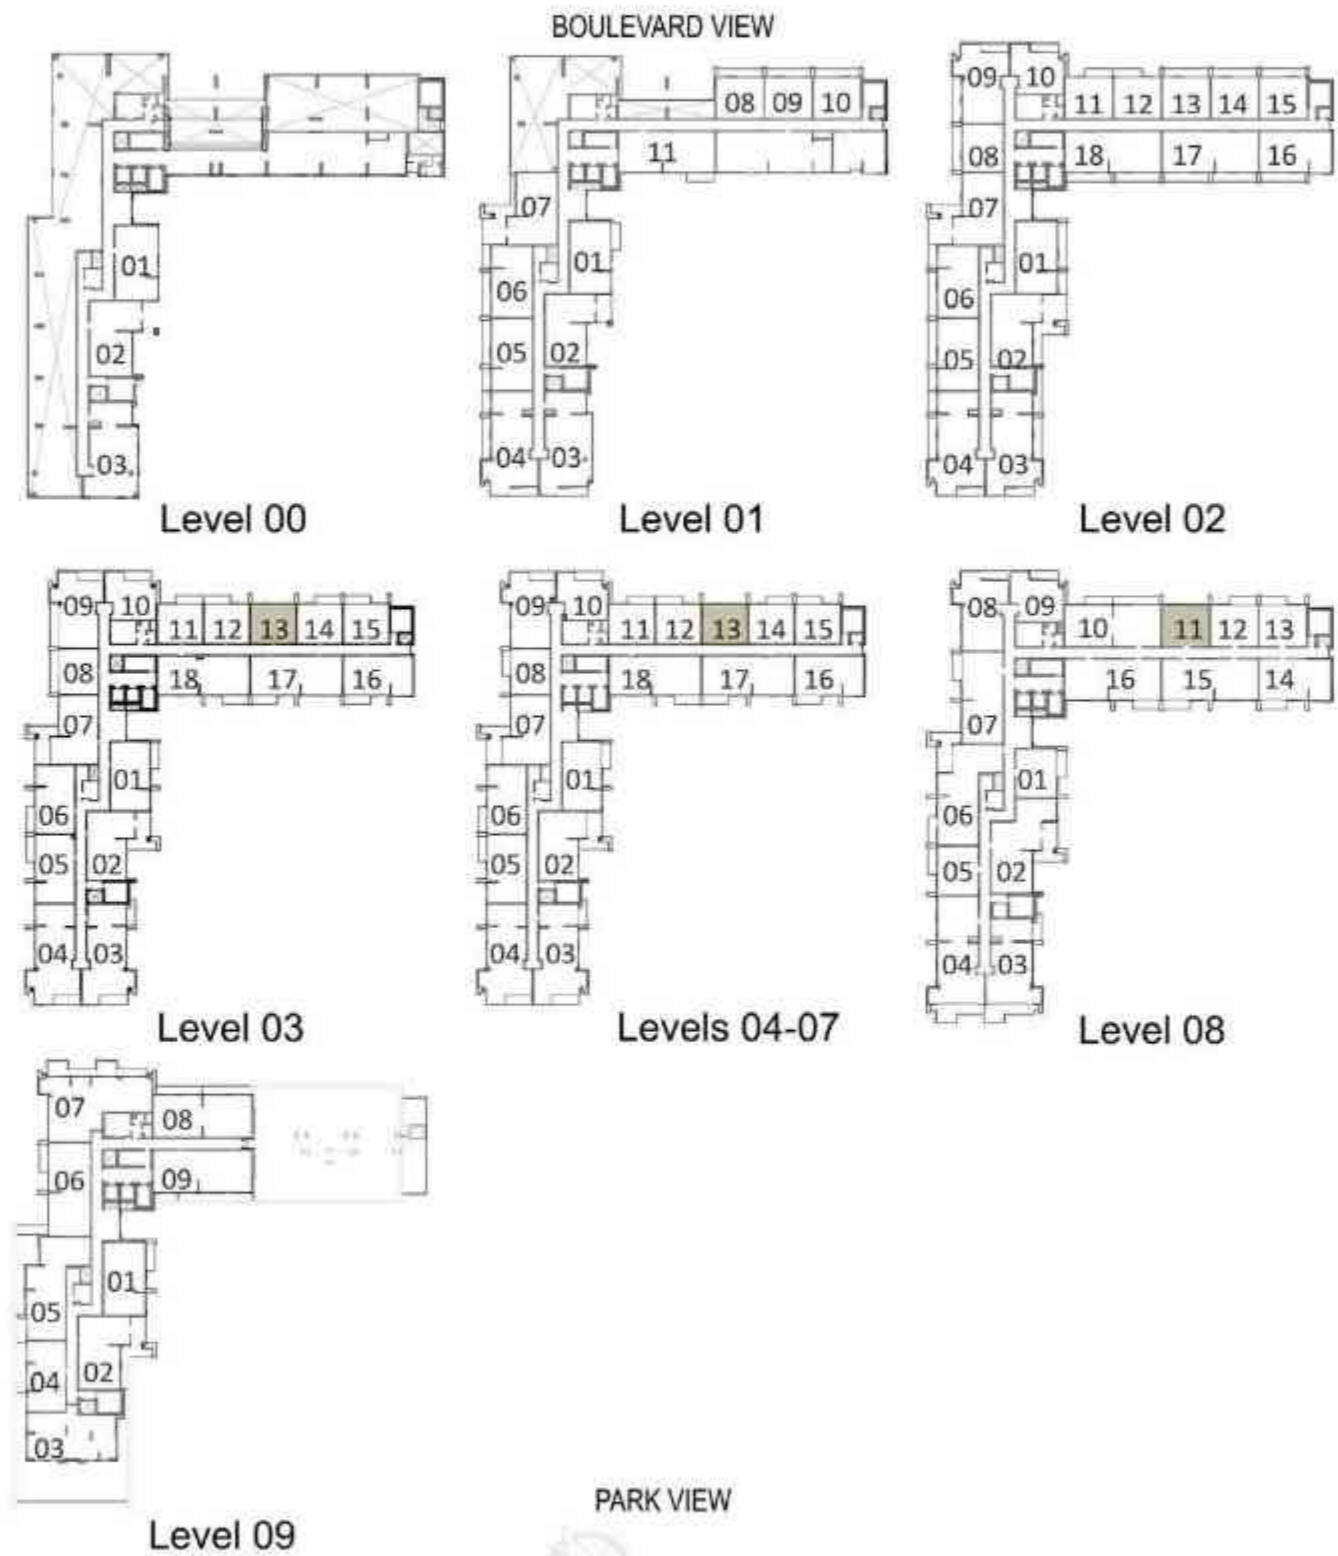

ACACIA

FLOOR PLAN

1 BEDROOM - T1

BLOCK A

LEVELS	UNITS
01	A-108, A-109
02	A-208, A-213, A-214
03	A-308

SUITE AREA
665 Sq.ft. / 61.8 Sq.m.

TERRACE AREA
129 Sq.ft. / 12 Sq.m.

TOTAL AREA
794.2 Sq.ft. / 73.79 Sq.m.

LEVELS	UNITS
01	A-110
02	A-215

SUITE AREA
671 Sq.ft. / 62.37 Sq.m.

TERRACE AREA
129 Sq.ft. / 12 Sq.m.

TOTAL AREA
800 Sq.ft. / 74.37 Sq.m.

1 BEDROOM - T1

BLOCK A

LEVELS	UNITS
02	A-212
03	A-312, A-314
04	A-408, A-412, A-414
05	A-508, A-512, A-514
06	A-608, A-612, A-614
07	A-708, A-712, A-714
08	A-812

SUITE AREA
670 sq.ft. / 62.3 sq.m.

TERRACE AREA
77 sq.ft. / 7.18 sq.m.

TERRACE AREA (Lvl 2-7, units 11)
83 sq.ft. / 7.74 sq.m.

TOTAL AREA
747-753 sq.ft. / 69.48-70.04 sq.m.

1 BEDROOM - T1

BLOCK A

LEVELS	UNITS
03	A-313
04	A-413
05	A-513
06	A-613
07	A-713
08	A-811

SUITE AREA
665 Sq.ft. / 61.8 Sq.m.

TERRACE AREA
0 Sq.ft. / 0 Sq.m.

TOTAL AREA
665 Sq.ft. / 61.8 Sq.m.

1 BEDROOM - T3

BLOCK A

LEVELS	UNITS
02	A-210
03	A-310
04	A-410
05	A-510
06	A-610
07	A-710
08	A-809

SUITE AREA
738 Sq.ft. / 68.63 Sq.m.