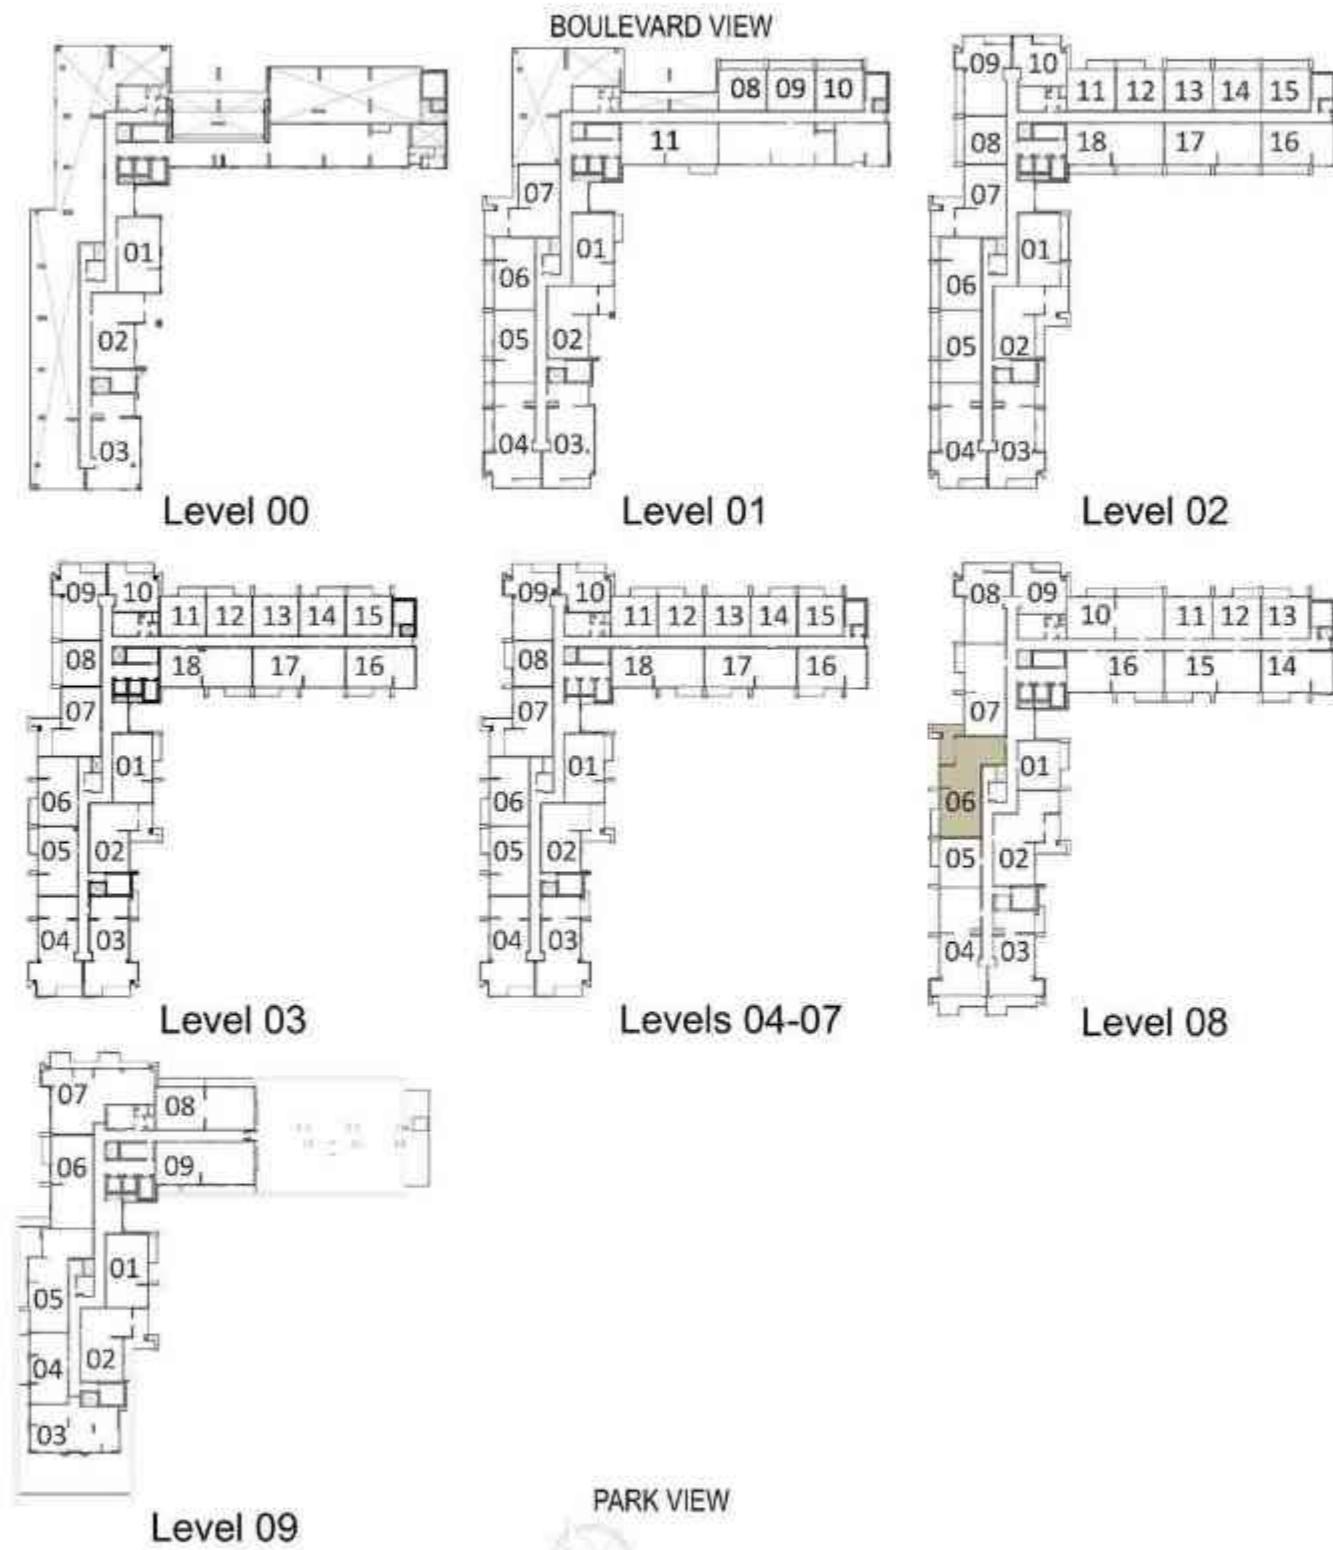

3 BEDROOM - T7B

BLOCK A

LEVELS	UNITS
08	A-806

SUITE AREA
1482 sq.ft. / 137.71 sq.m.

TERRACE AREA
224 sq.ft. / 20.79 sq.m.

TOTAL AREA
1706 sq.ft. / 158.50 sq.m.