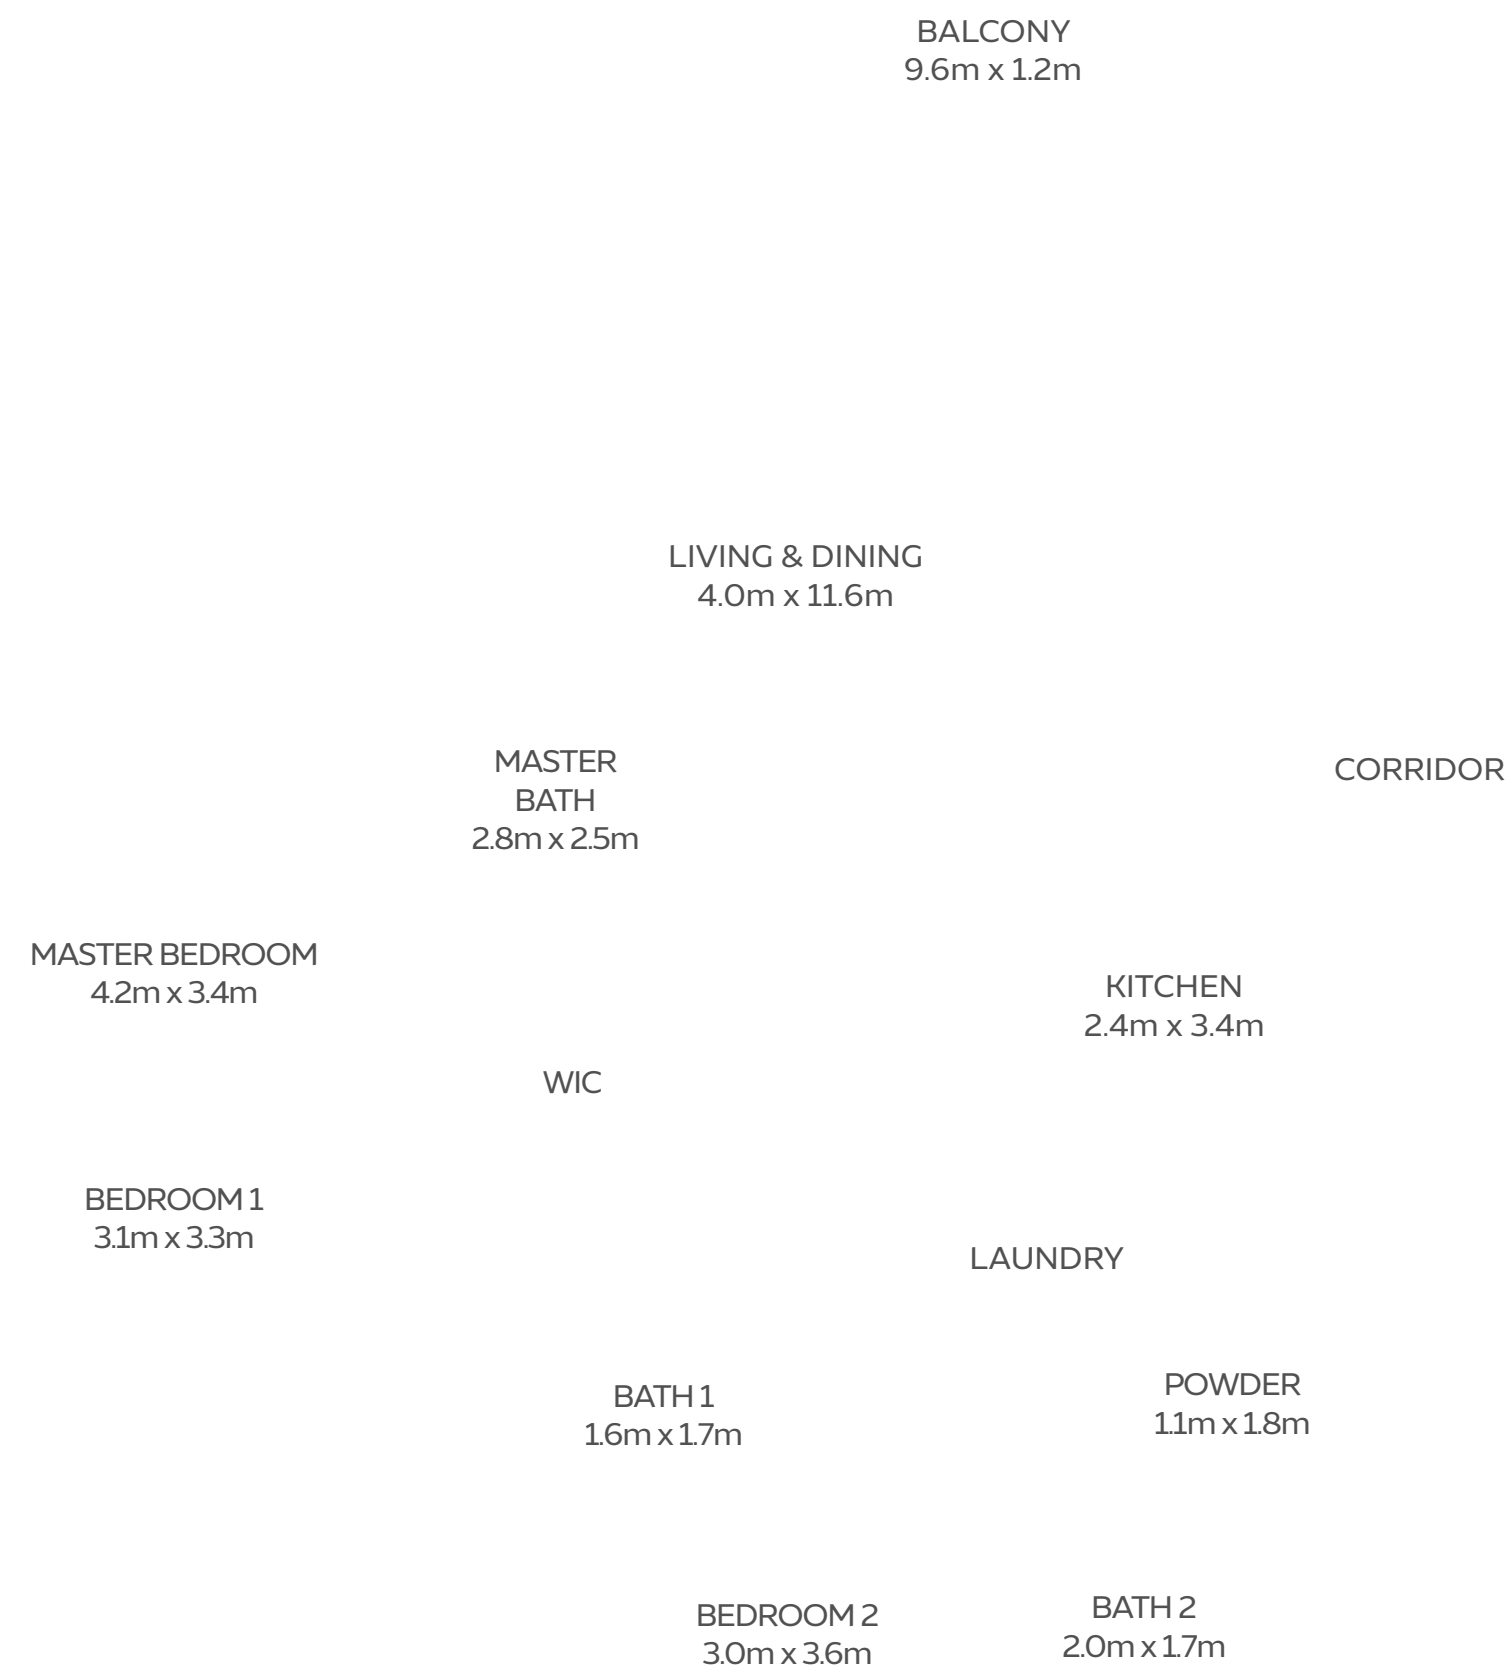

SKY RESIDENCES

AT EXPO CITY DUBAI

SKY RESIDENCES 2 FLOOR PLANS

3 BEDROOMS Type 4

Unit Area	178.20 sqm / 1918.13 sqft
Balcony Area	23.87 sqm / 256.93 sqft
Total Area	202.17 sqm / 2176.14 sqft