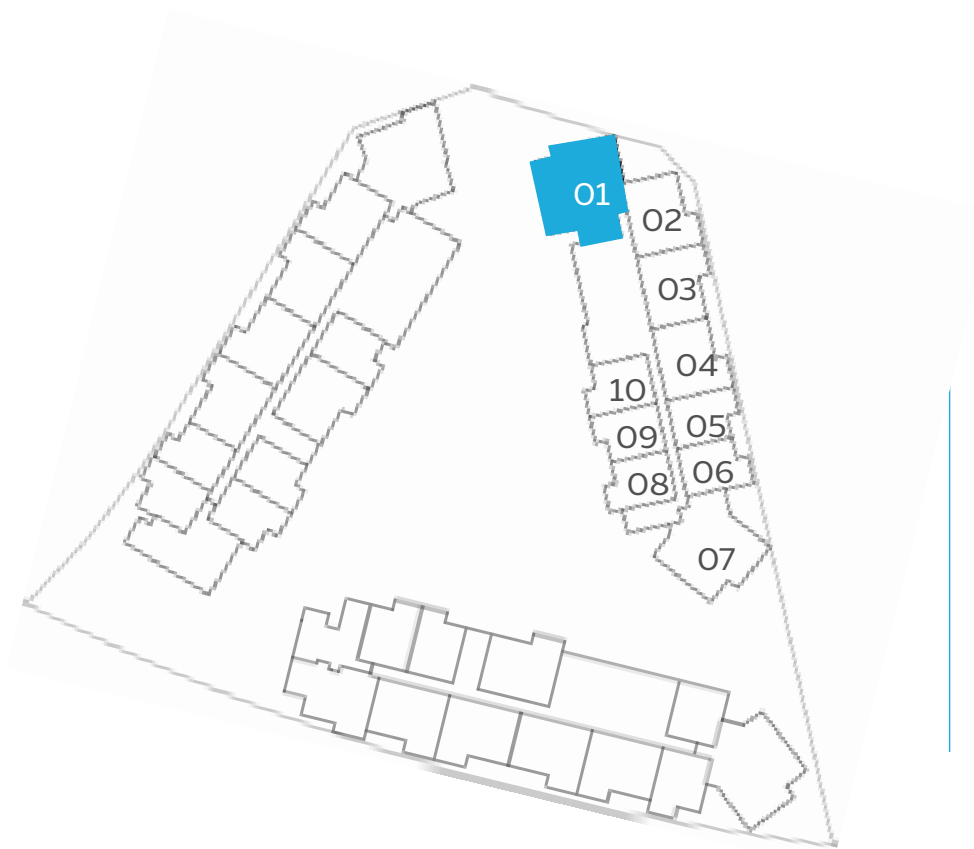

SKY RESIDENCES

AT EXPO CITY DUBAI

SKY RESIDENCES 2 FLOOR PLANS

3 BEDROOMS Type 2

| | |
|--------------|---------------------------|
| Unit Area | 173.22 sqm / 1864.52 sqft |
| Balcony Area | 27.96 sqm / 300.96 sqft |
| Total Area | 201.18 sqm / 2165.48 sqft |

SKY RESIDENCES

AT EXPO CITY DUBAI

SKY RESIDENCES 2 FLOOR PLANS

3 BEDROOMS Type 4

| | |
|--------------|---------------------------|
| Unit Area | 178.20 sqm / 1918.13 sqft |
| Balcony Area | 23.87 sqm / 256.93 sqft |
| Total Area | 202.17 sqm / 2176.14 sqft |