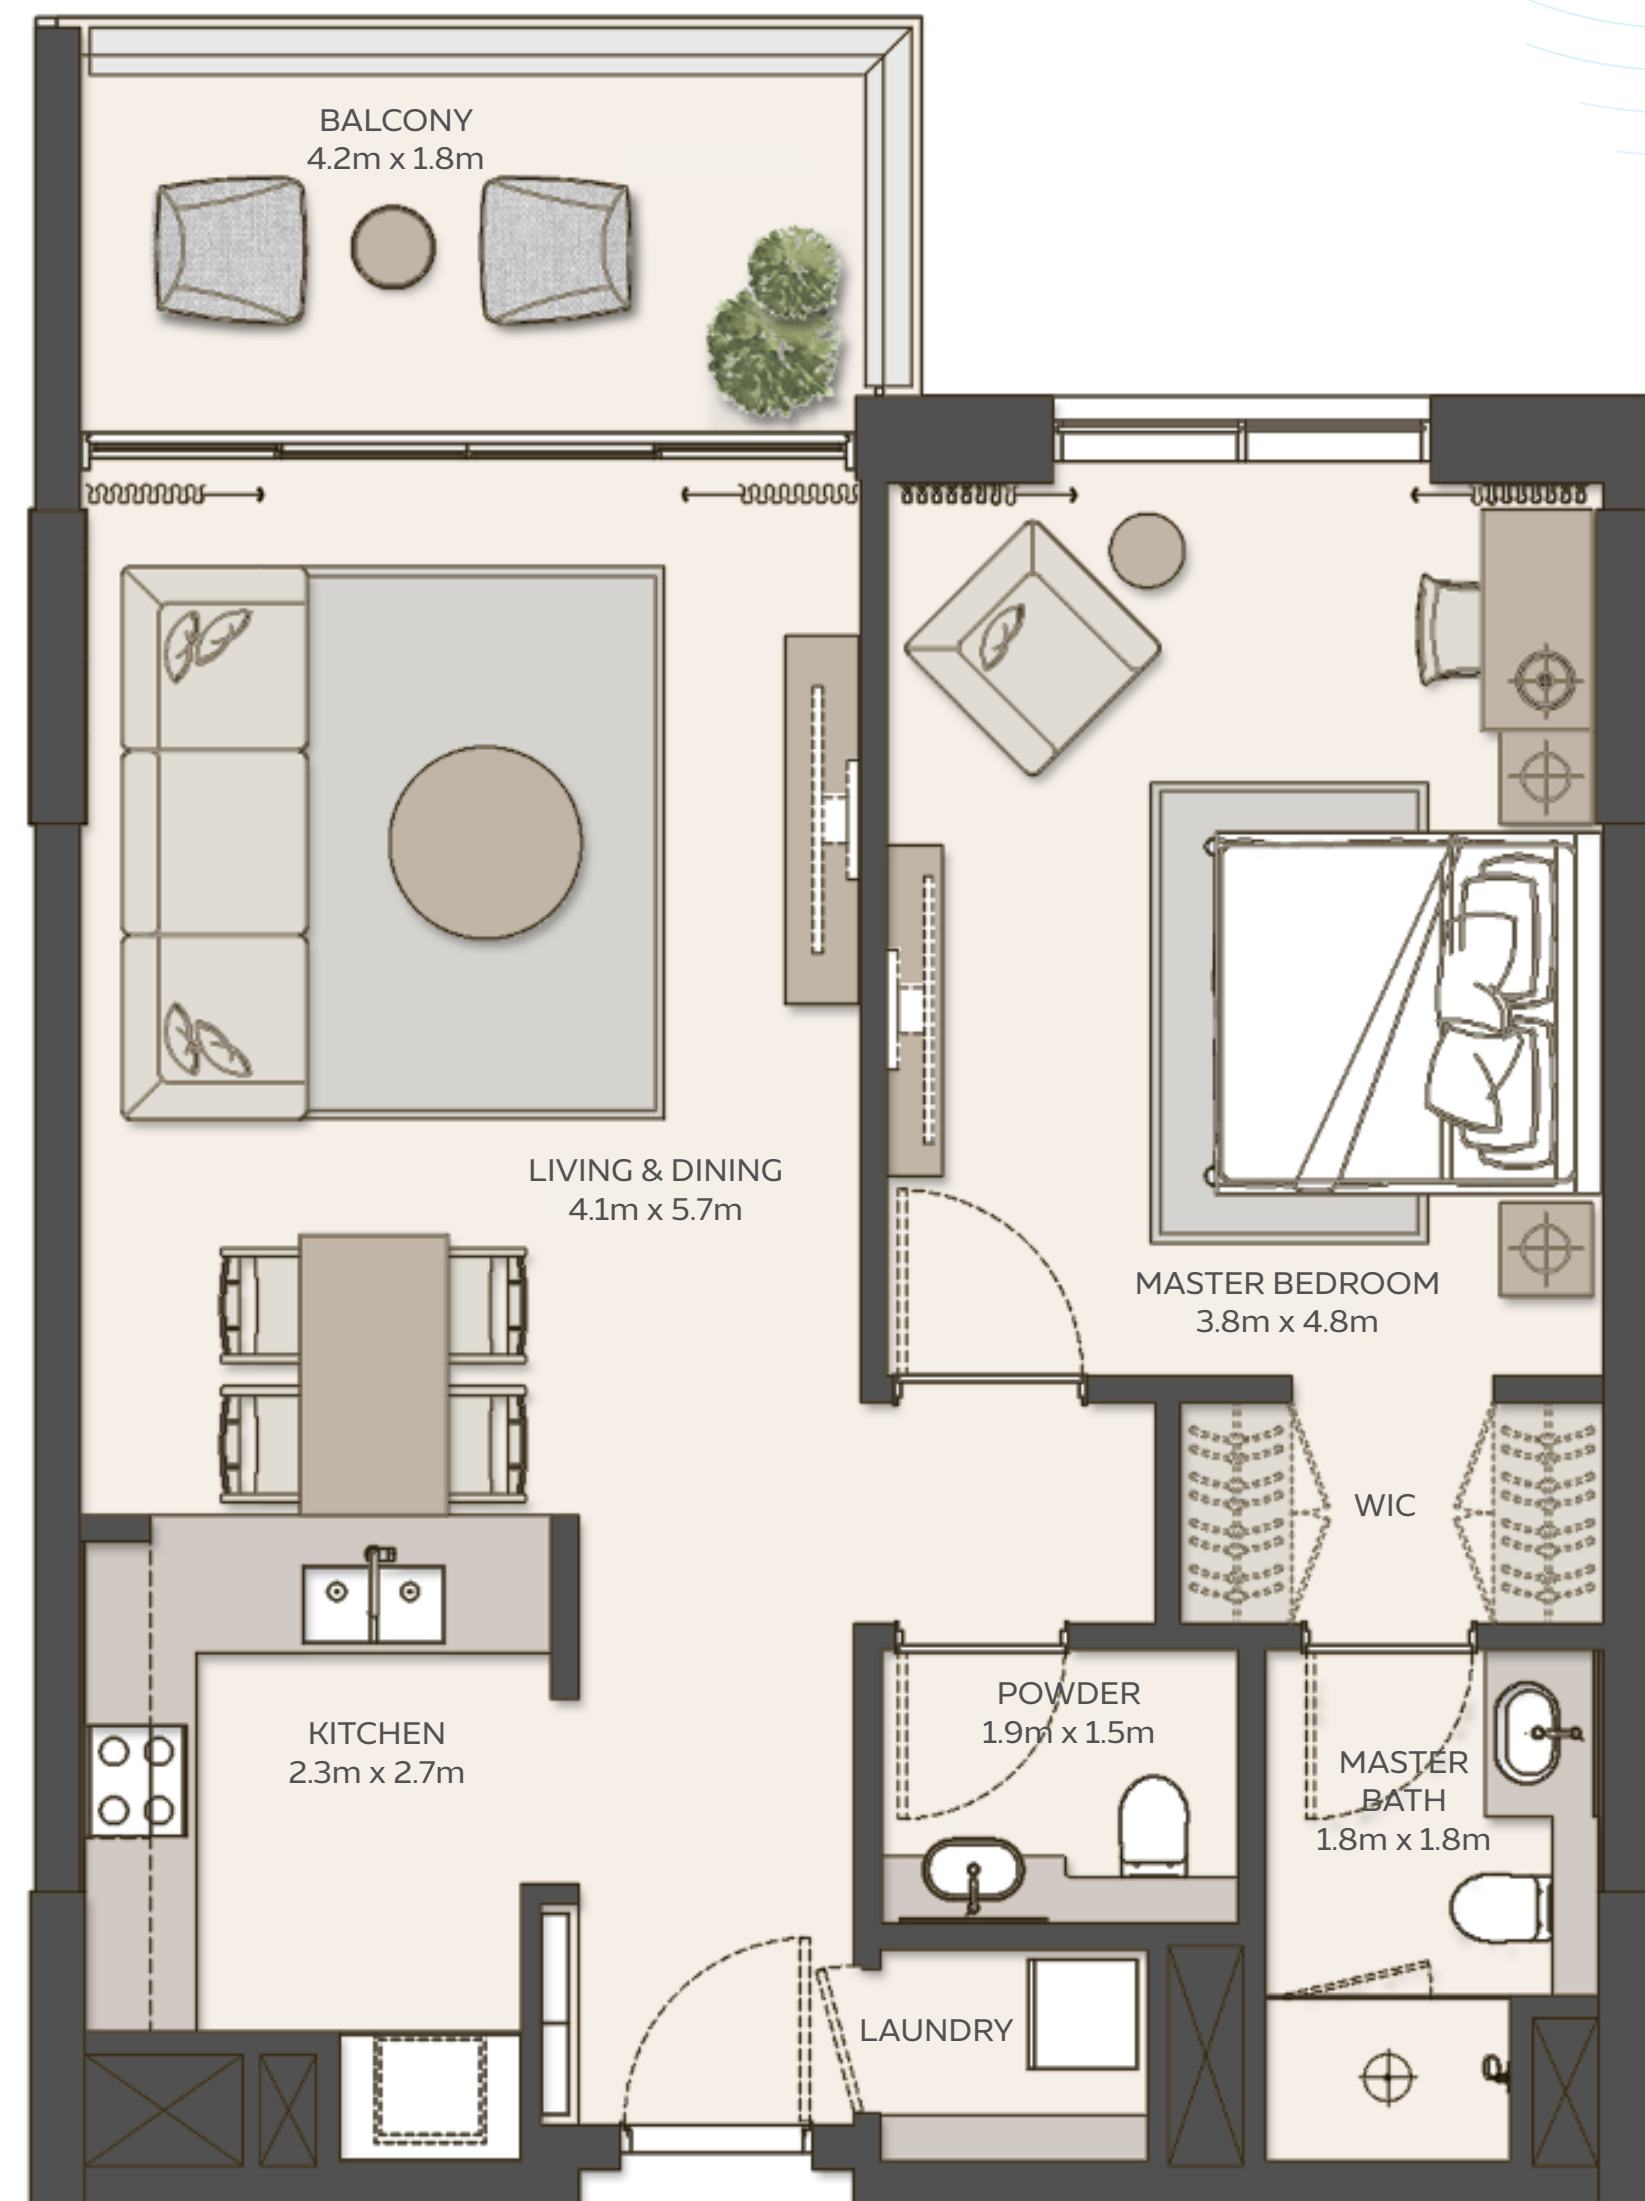

SKY RESIDENCES

AT EXPO CITY DUBAI

Live at the heart of Expo City Dubai

SKY RESIDENCES 2

FLOOR PLANS

EXPO
CENTRAL

DEVELOPED BY

SKY RESIDENCES

AT EXPO CITY DUBAI

SKY RESIDENCES 2 FLOOR PLANS

1 BEDROOM Type 1

| | |
|--------------|-------------------------|
| Unit Area | 77.46 sqm / 833.77 sqft |
| Balcony Area | 8.51 sqm / 91.60 sqft |
| Total Area | 86.50 sqm / 931.07 sqft |

SKY RESIDENCES

AT EXPO CITY DUBAI

SKY RESIDENCES 2 FLOOR PLANS

2 BEDROOMS Type 2

| | |
|--------------|---------------------------|
| Unit Area | 115.97 sqm / 1248.29 sqft |
| Balcony Area | 10.76 sqm / 115.82 sqft |
| Total Area | 126.92 sqm / 1366.15 sqft |

SKY RESIDENCES

AT EXPO CITY DUBAI

SKY RESIDENCES 2 FLOOR PLANS

3 BEDROOMS Type 2

| | |
|--------------|---------------------------|
| Unit Area | 173.22 sqm / 1864.52 sqft |
| Balcony Area | 27.96 sqm / 300.96 sqft |
| Total Area | 201.18 sqm / 2165.48 sqft |