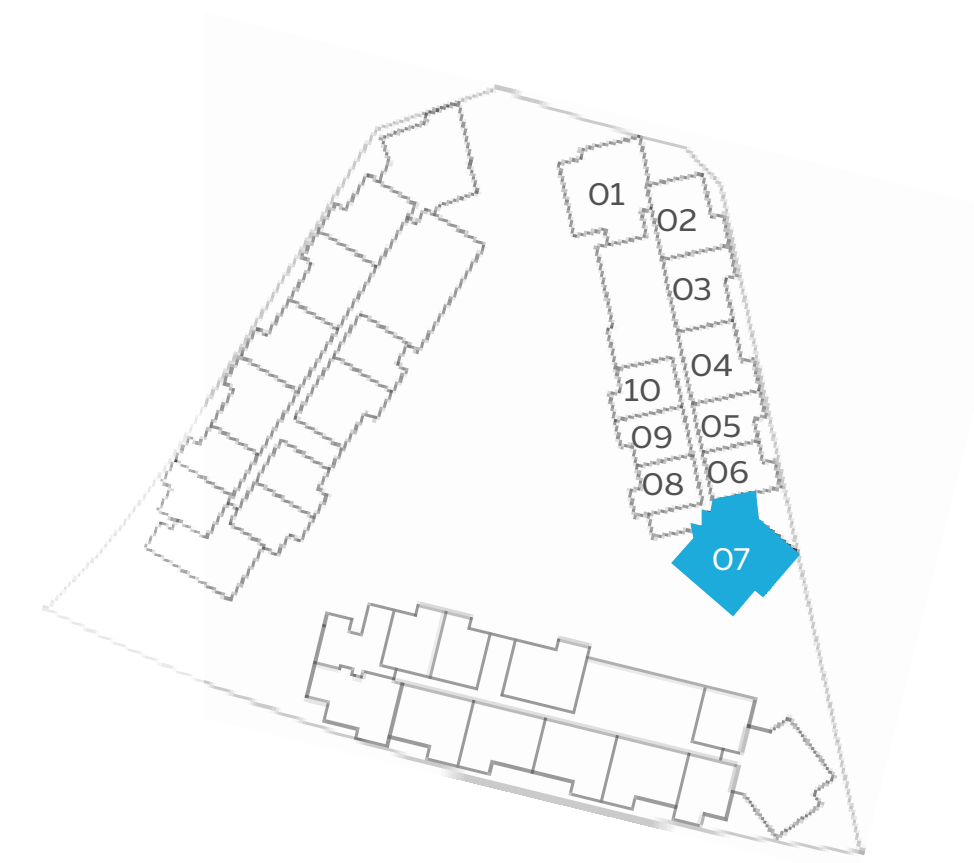

AT EXPO CITY DUBAI

SKY RESIDENCES 2 FLOOR PLANS

1 BEDROOM Type 1

| | |
|--------------|-------------------------|
| Unit Area | 77.46 sqm / 833.77 sqft |
| Balcony Area | 8.51 sqm / 91.60 sqft |
| Total Area | 86.50 sqm / 931.07 sqft |

SKY RESIDENCES

AT EXPO CITY DUBAI

SKY RESIDENCES 2 FLOOR PLANS

2 BEDROOMS Type 2

| | |
|--------------|---------------------------|
| Unit Area | 115.97 sqm / 1248.29 sqft |
| Balcony Area | 10.76 sqm / 115.82 sqft |
| Total Area | 126.92 sqm / 1366.15 sqft |

SKY RESIDENCES

AT EXPO CITY DUBAI

SKY RESIDENCES 2 FLOOR PLANS

3 BEDROOMS Type 2

| | |
|--------------|---------------------------|
| Unit Area | 173.22 sqm / 1864.52 sqft |
| Balcony Area | 27.96 sqm / 300.96 sqft |
| Total Area | 201.18 sqm / 2165.48 sqft |