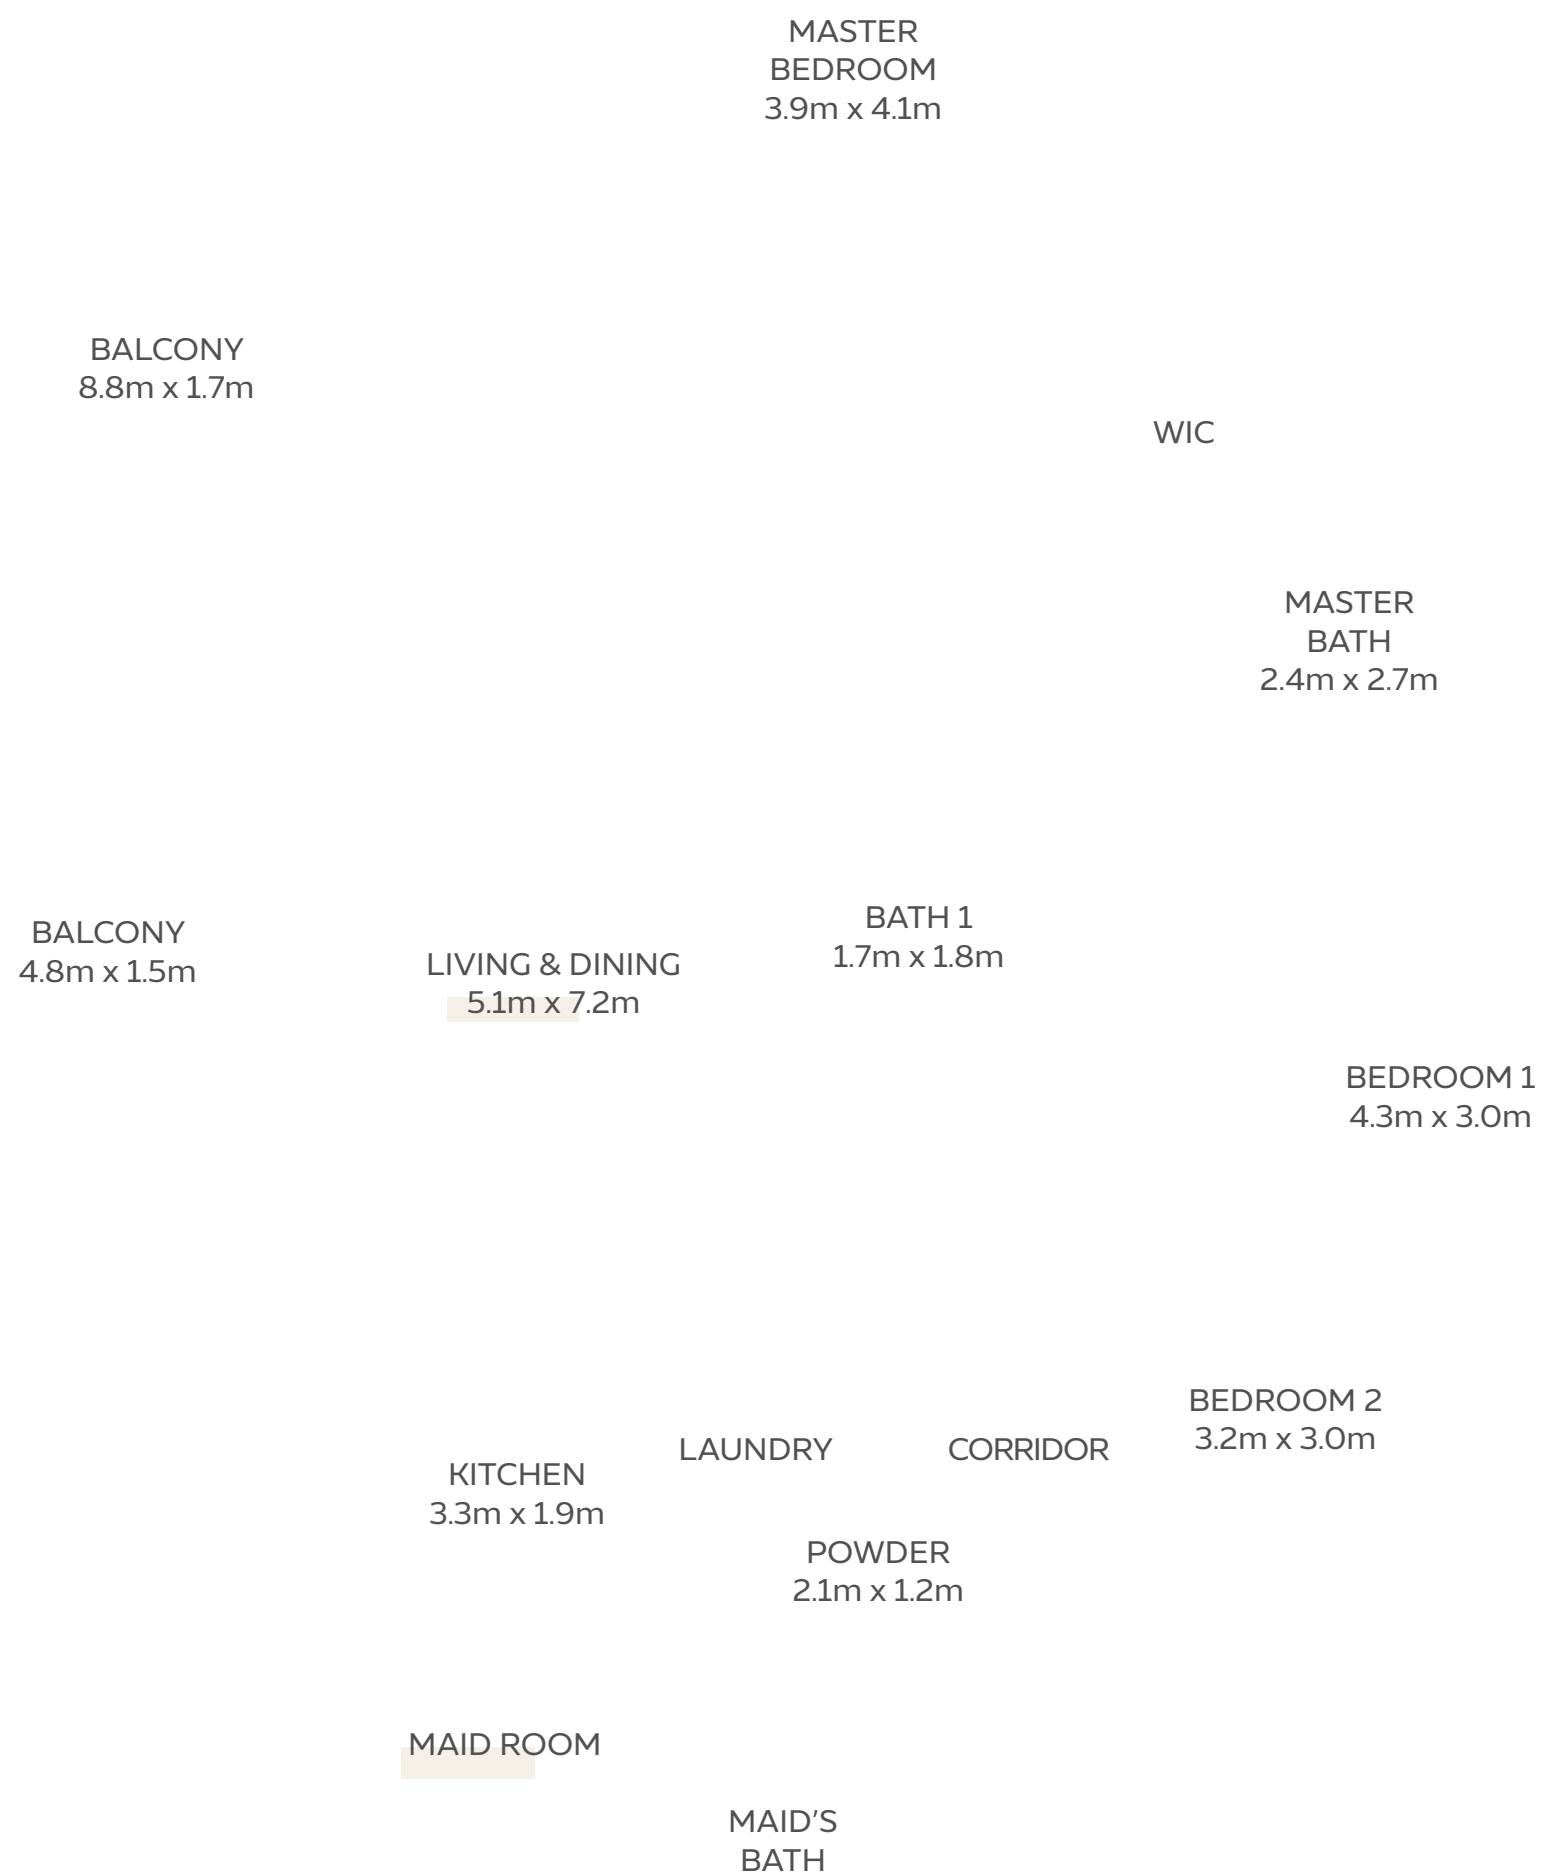

SKY RESIDENCES

AT EXPO CITY DUBAI

SKY RESIDENCES 2 FLOOR PLANS

3 BEDROOMS Type 2

Unit Area	173.22 sqm / 1864.52 sqft
Balcony Area	27.96 sqm / 300.96 sqft
Total Area	201.18 sqm / 2165.48 sqft