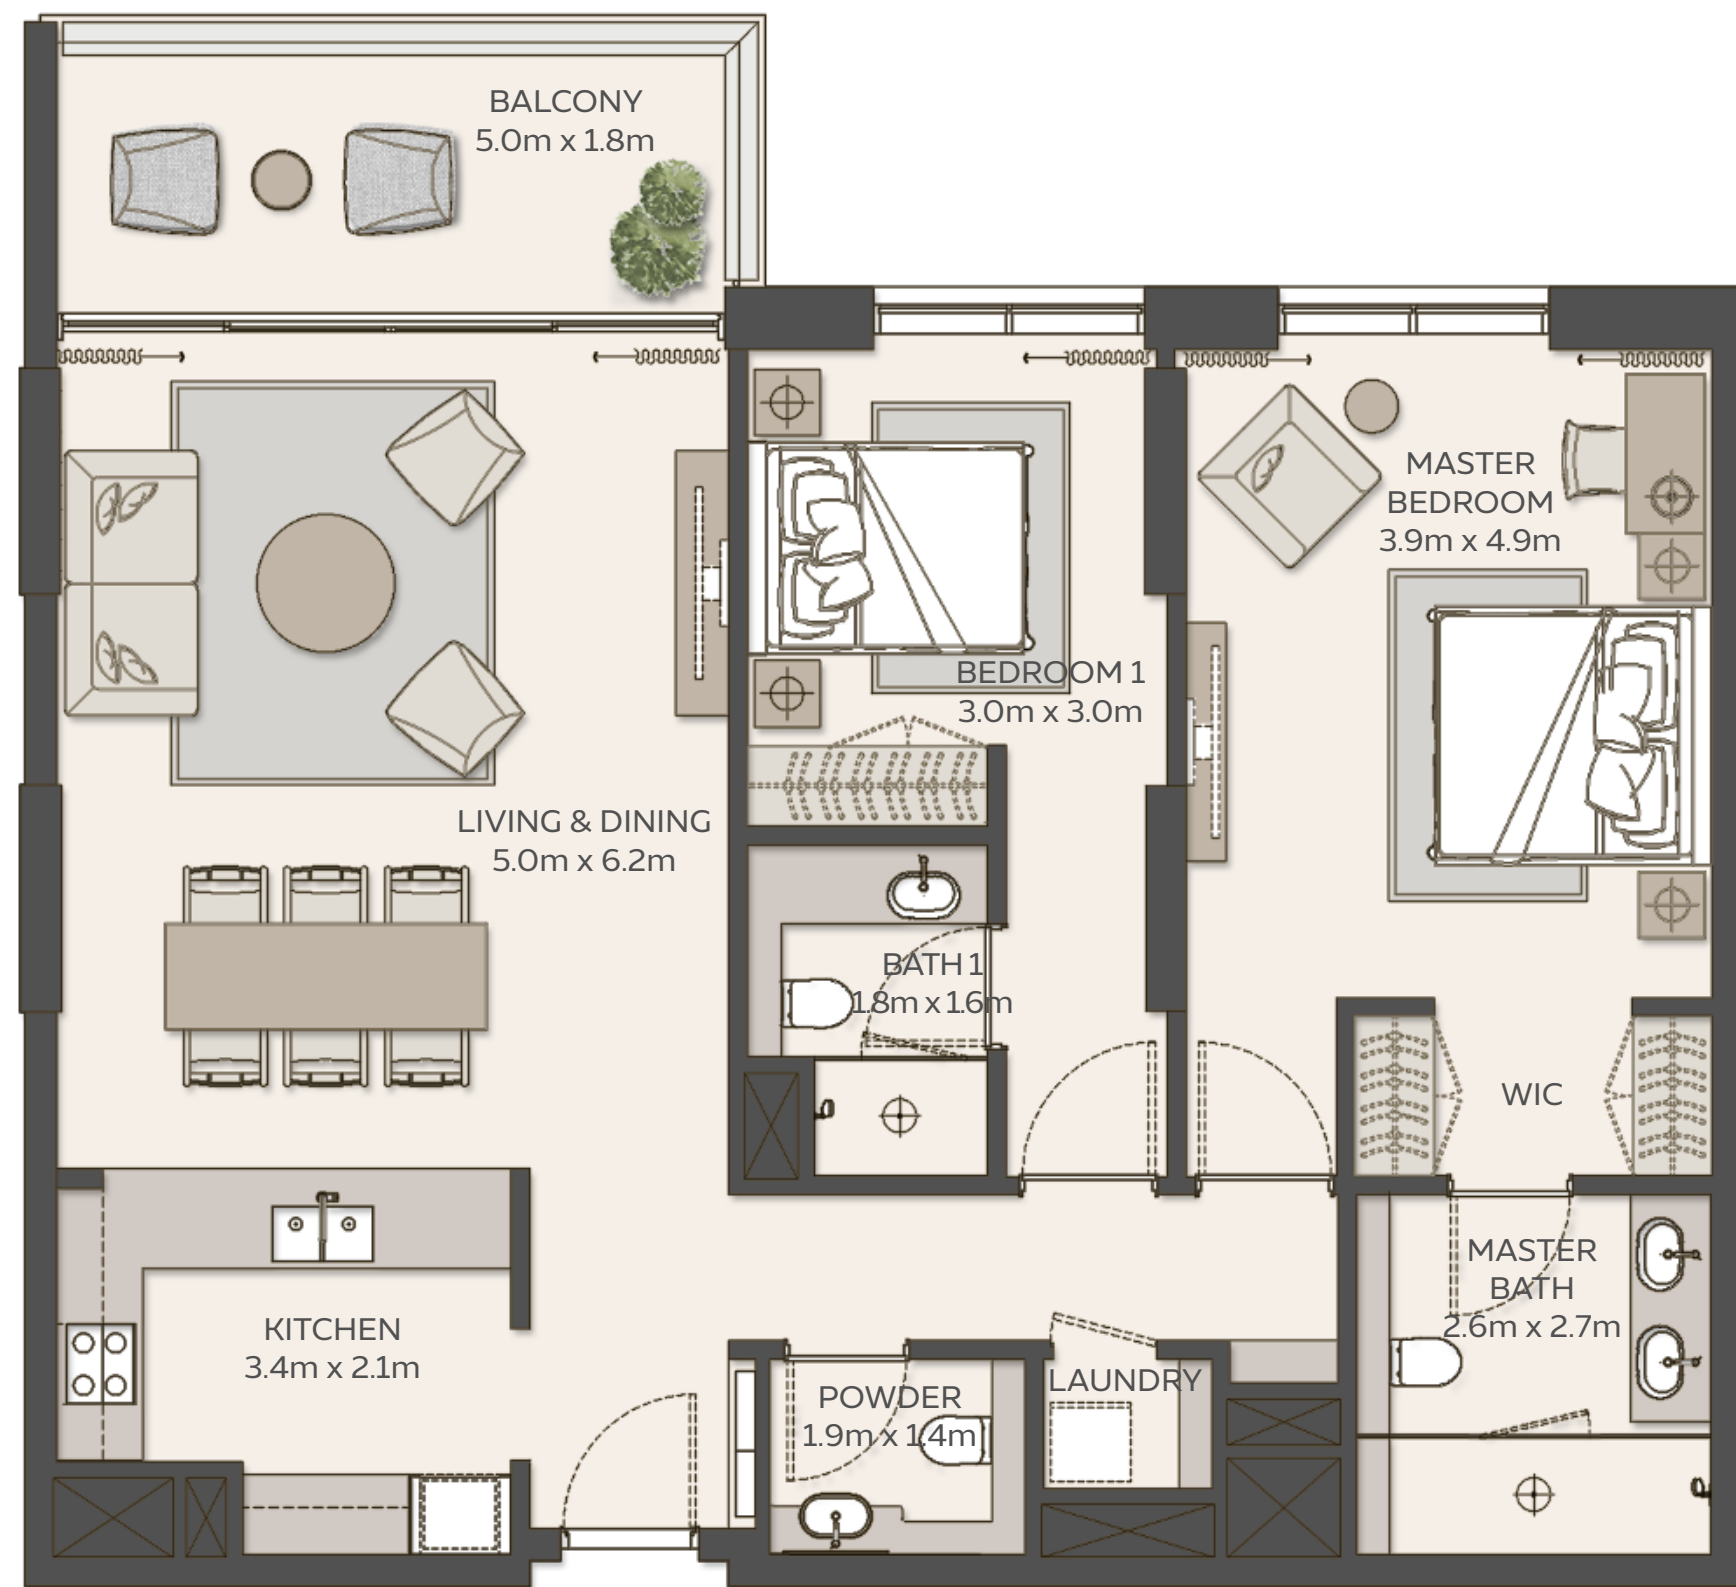

AT EXPO CITY DUBAI

SKY RESIDENCES 2 FLOOR PLANS

1 BEDROOM Type 1

| | |
|--------------|-------------------------|
| Unit Area | 77.46 sqm / 833.77 sqft |
| Balcony Area | 8.51 sqm / 91.60 sqft |
| Total Area | 86.50 sqm / 931.07 sqft |

SKY RESIDENCES

AT EXPO CITY DUBAI

SKY RESIDENCES 2 FLOOR PLANS

2 BEDROOMS Type 2

| | |
|--------------|---------------------------|
| Unit Area | 115.97 sqm / 1248.29 sqft |
| Balcony Area | 10.76 sqm / 115.82 sqft |
| Total Area | 126.92 sqm / 1366.15 sqft |

SKY RESIDENCES

AT EXPO CITY DUBAI

SKY RESIDENCES 2 FLOOR PLANS

3 BEDROOMS Type 2

| | |
|--------------|---------------------------|
| Unit Area | 173.22 sqm / 1864.52 sqft |
| Balcony Area | 27.96 sqm / 300.96 sqft |
| Total Area | 201.18 sqm / 2165.48 sqft |

SKY RESIDENCES

AT EXPO CITY DUBAI

SKY RESIDENCES 2 FLOOR PLANS

3 BEDROOMS Type 4

| | |
|--------------|---------------------------|
| Unit Area | 178.20 sqm / 1918.13 sqft |
| Balcony Area | 23.87 sqm / 256.93 sqft |
| Total Area | 202.17 sqm / 2176.14 sqft |