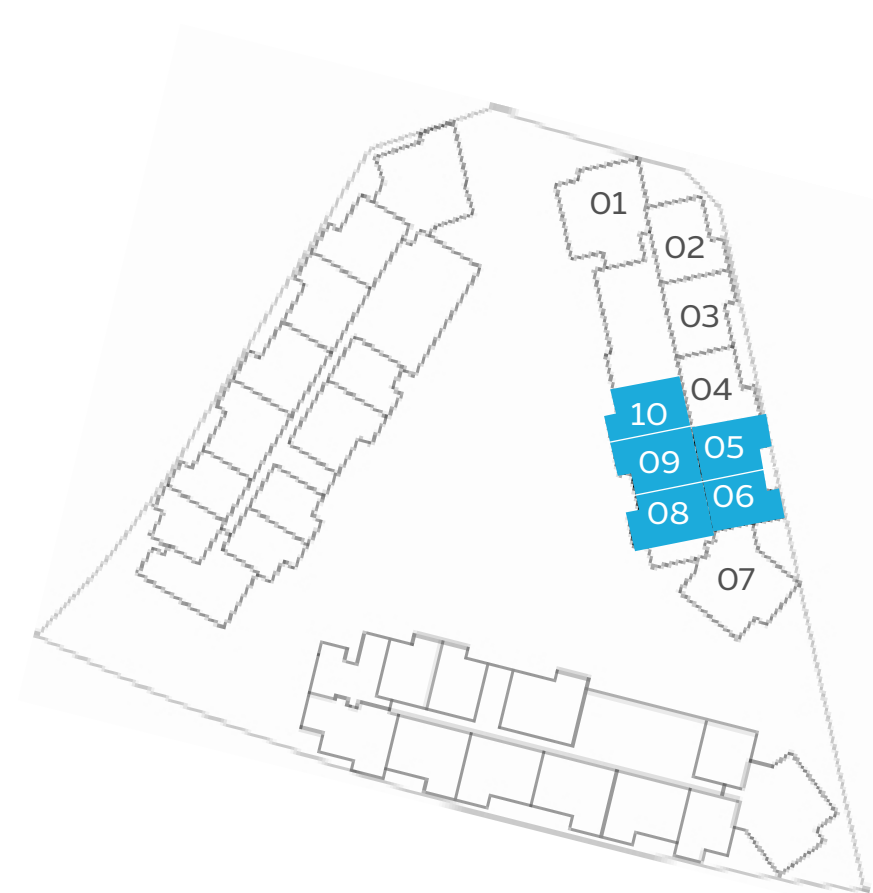

SKY RESIDENCES

AT EXPO CITY DUBAI

Live at the heart of Expo City Dubai

SKY RESIDENCES 2

FLOOR PLANS

EXPO
CENTRAL

DEVELOPED BY

SKY RESIDENCES

AT EXPO CITY DUBAI

SKY RESIDENCES 2 FLOOR PLANS

1 BEDROOM Type 1

| | |
|--------------|-------------------------|
| Unit Area | 77.46 sqm / 833.77 sqft |
| Balcony Area | 8.51 sqm / 91.60 sqft |
| Total Area | 86.50 sqm / 931.07 sqft |