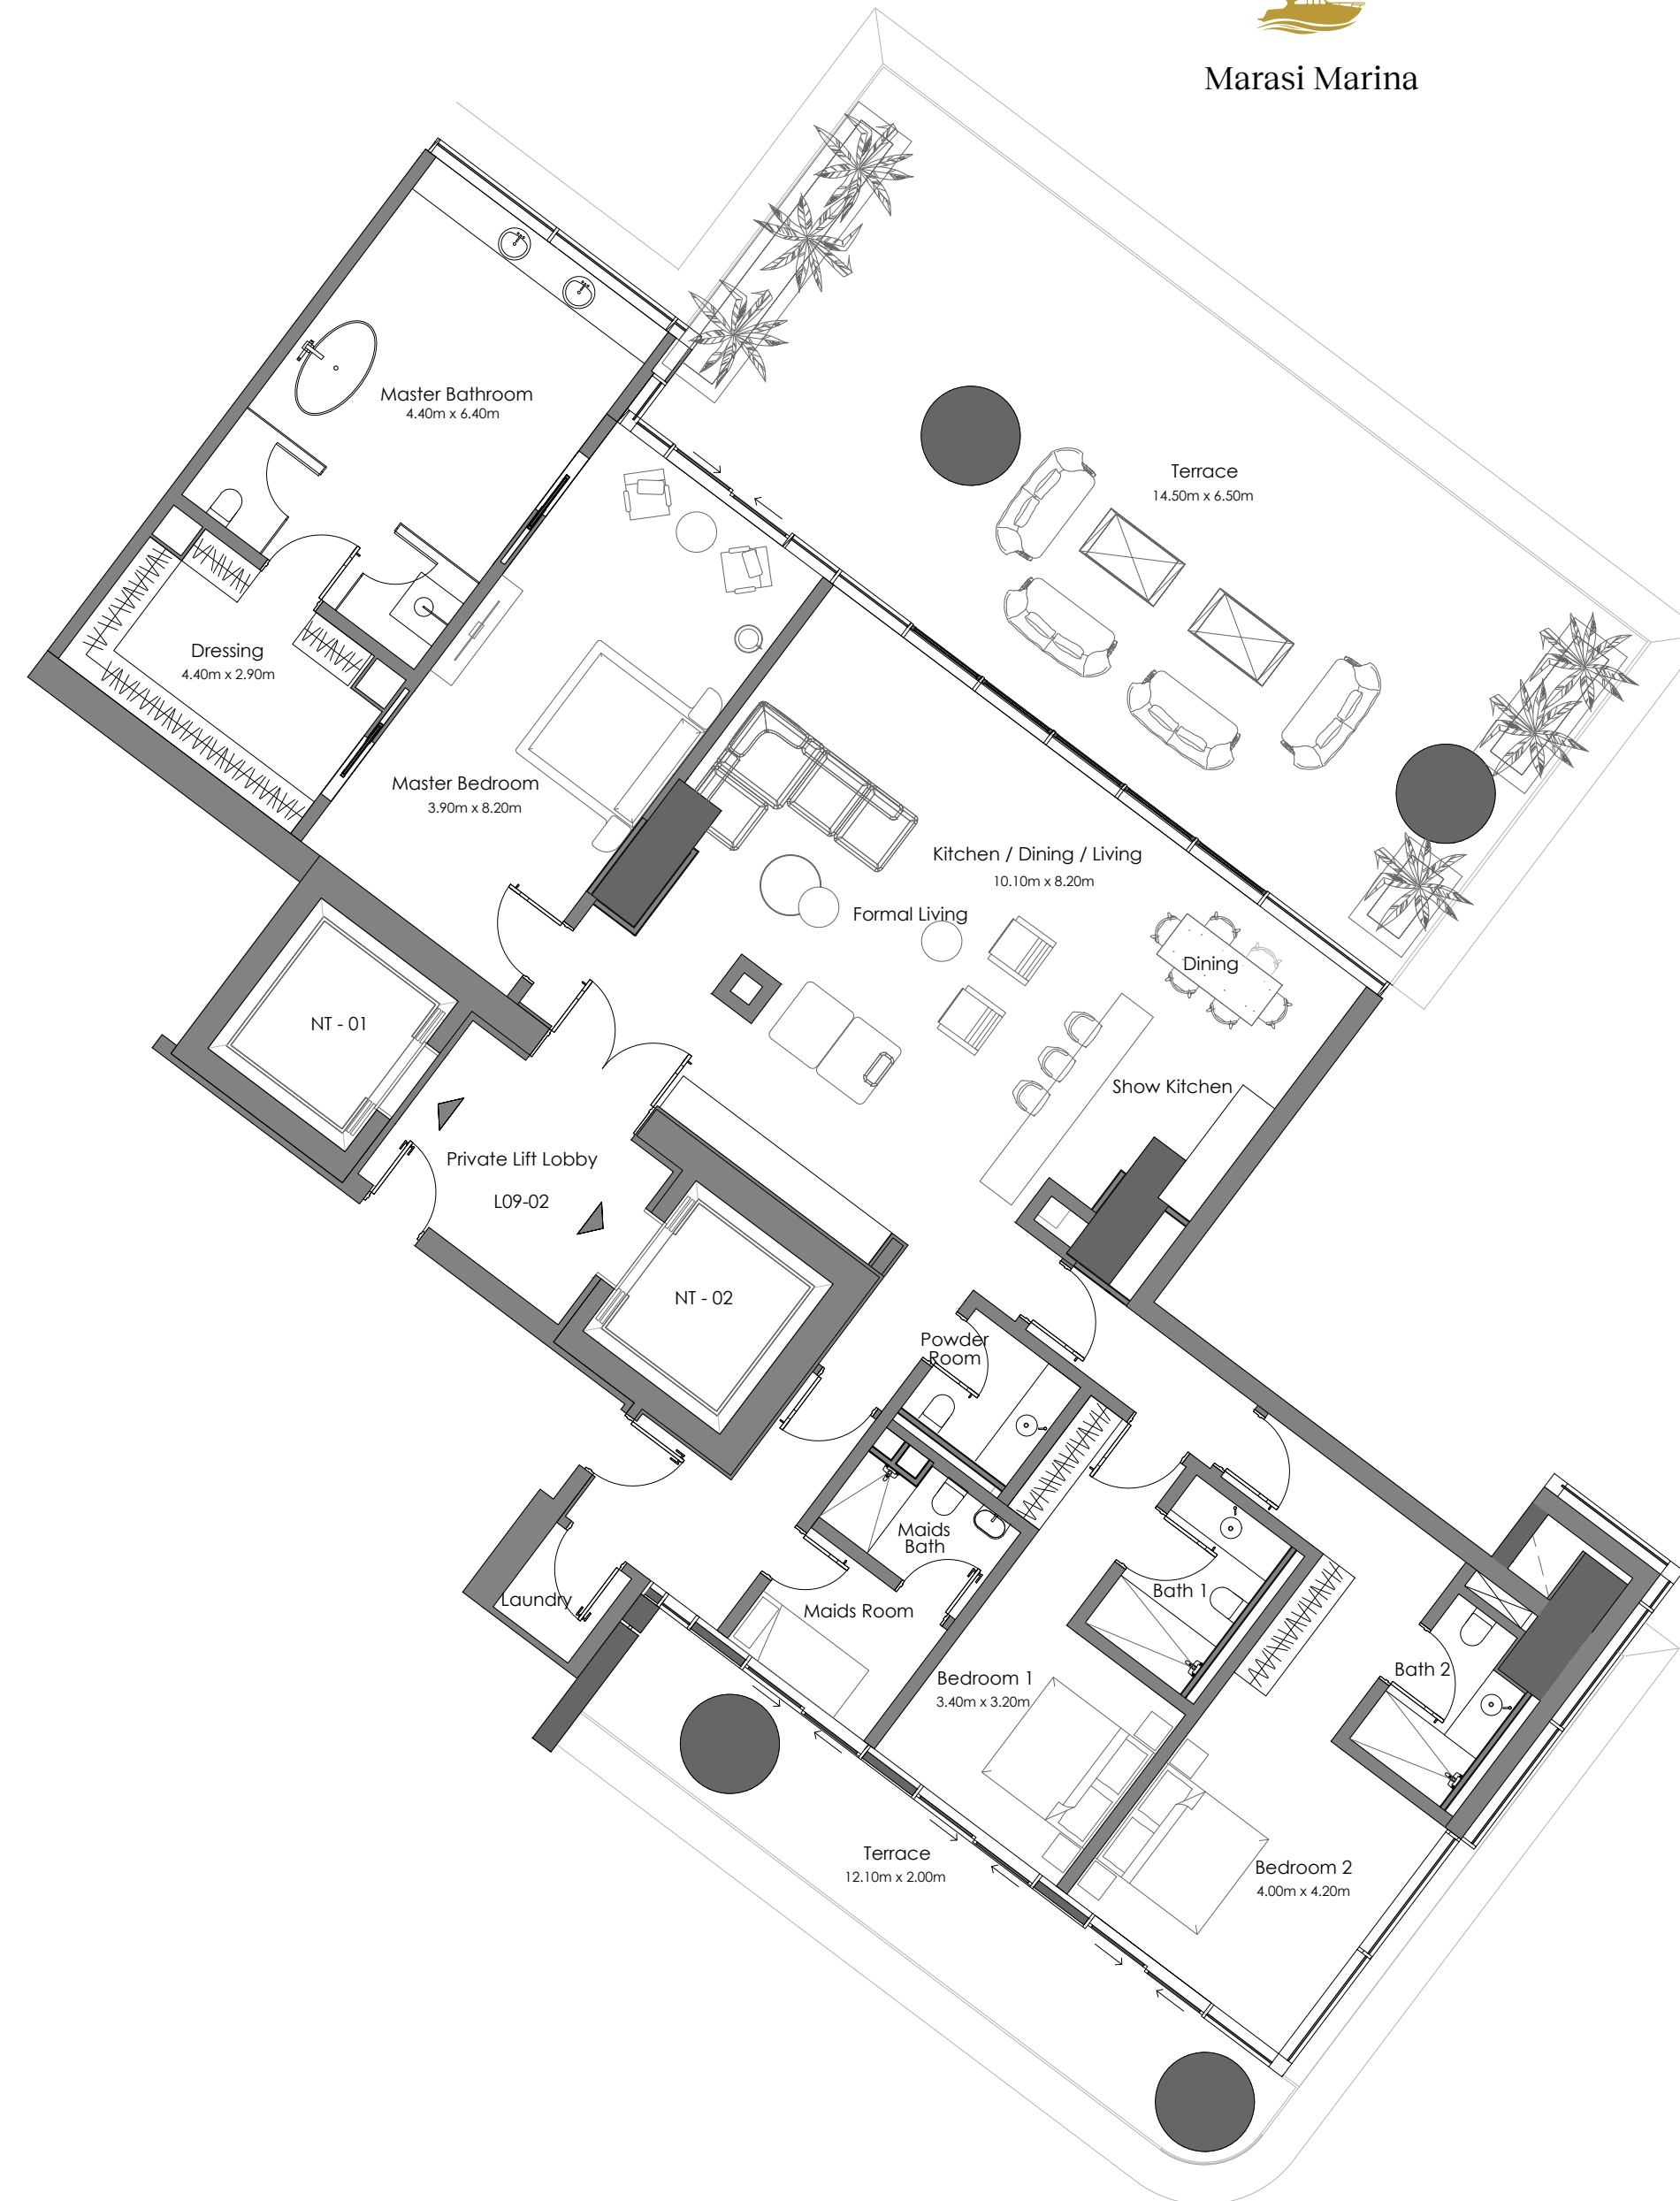

VELA

Dorchester Collection

DUBAI

MARINA RESIDENCES

4 Bedrooms Double Height Living with Pool
4 Parking spaces

| | | |
|--------------------|-----------------------|--------------------|
| Residence Area: | 4,894.89 sq.ft | 454.75 sq.m |
| Terrace Area: | 2,478.50 sq.ft | 230.26 sq.m |
| Total Area: | 7,373.39 sq.ft | 685.01 sq.m |

Marasi Marina

Burj Khalifa

VELA

Dorchester Collection

DUBAI

MARINA RESIDENCES

3 Bedrooms Simplex
2 Parking spaces

| | | |
|--------------------|-----------------------|--------------------|
| Residence Area: | 2,959.54 sq.ft | 274.95 sq.m |
| Terrace Area: | 1,297.05 sq.ft | 120.50 sq.m |
| Total Area: | 4,256.59 sq.ft | 395.45 sq.m |

Marasi Marina

Burj Khalifa

Canal

VELA

Dorchester Collection

DUBAI

SKY RESIDENCES

3 Bedrooms
3 Parking spaces