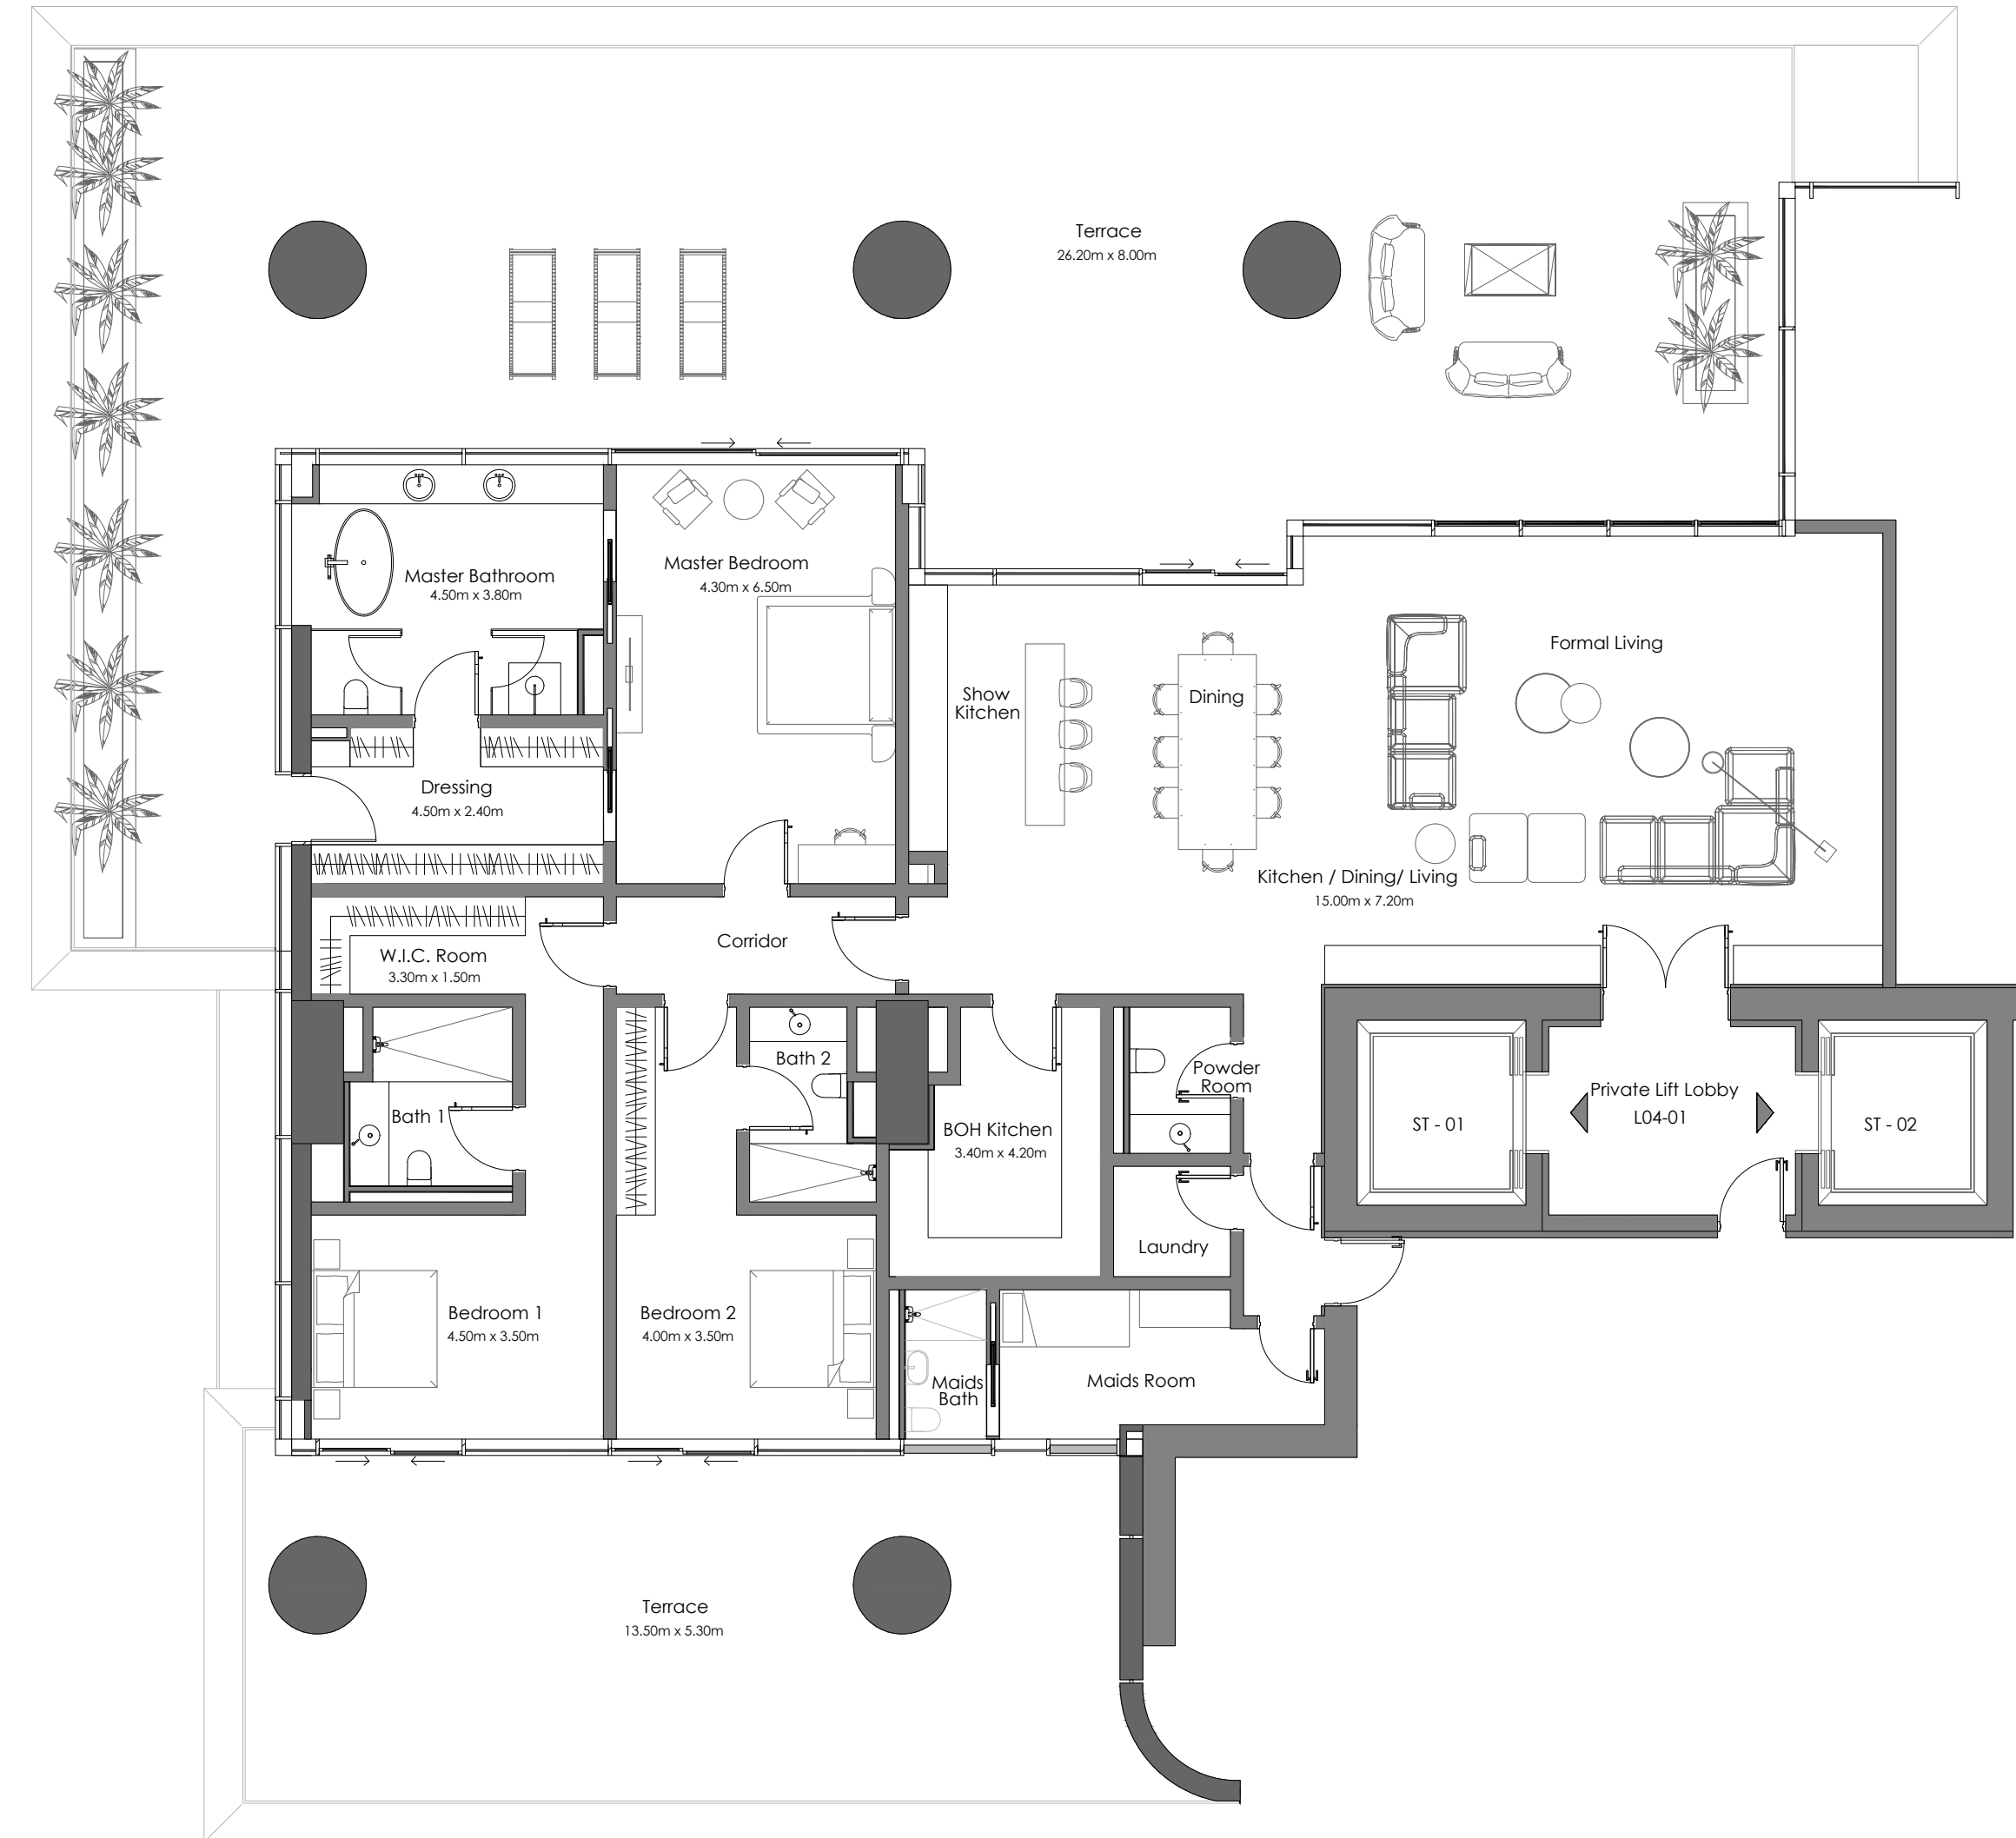

Marasi Marina

Burj Khalifa

VELA

Dorchester Collection

DUBAI

MARINA RESIDENCES

4 Bedrooms Double Height Living with Pool
4 Parking spaces

| | | |
|--------------------|-----------------------|--------------------|
| Residence Area: | 4,891.98 sq.ft | 454.48 sq.m |
| Terrace Area: | 2,476.13 sq.ft | 230.04 sq.m |
| Total Area: | 7,368.11 sq.ft | 684.52 sq.m |

Marasi Marina

Burj Khalifa

VELA

Dorchester Collection

DUBAI

MARINA RESIDENCES

3 Bedrooms | 2 Parking spaces

| | | |
|--------------------|-----------------------|--------------------|
| Residence Area: | 3,290.85 sq.ft | 305.73 sq.m |
| Terrace Area: | 3,070.41 sq.ft | 285.25 sq.m |
| Total Area: | 6,361.26 sq.ft | 590.98 sq.m |

Marasi Marina

Burj Khalifa

VELA

Dorchester Collection

DUBAI

MARINA RESIDENCES

3 Bedrooms Double Height Living with Pool
4 Parking spaces

| | | |
|--------------------|-----------------------|--------------------|
| Residence Area: | 3,444.02 sq.ft | 319.96 sq.m |
| Terrace Area: | 2,602.93 sq.ft | 241.82 sq.m |
| Total Area: | 6,046.95 sq.ft | 561.78 sq.m |

VELA

Dorchester Collection

DUBAI

MARINA RESIDENCES

4 Bedrooms Double Height Living with Pool
4 Parking spaces

| | | |
|--------------------|-----------------------|--------------------|
| Residence Area: | 4,894.89 sq.ft | 454.75 sq.m |
| Terrace Area: | 2,478.50 sq.ft | 230.26 sq.m |
| Total Area: | 7,373.39 sq.ft | 685.01 sq.m |