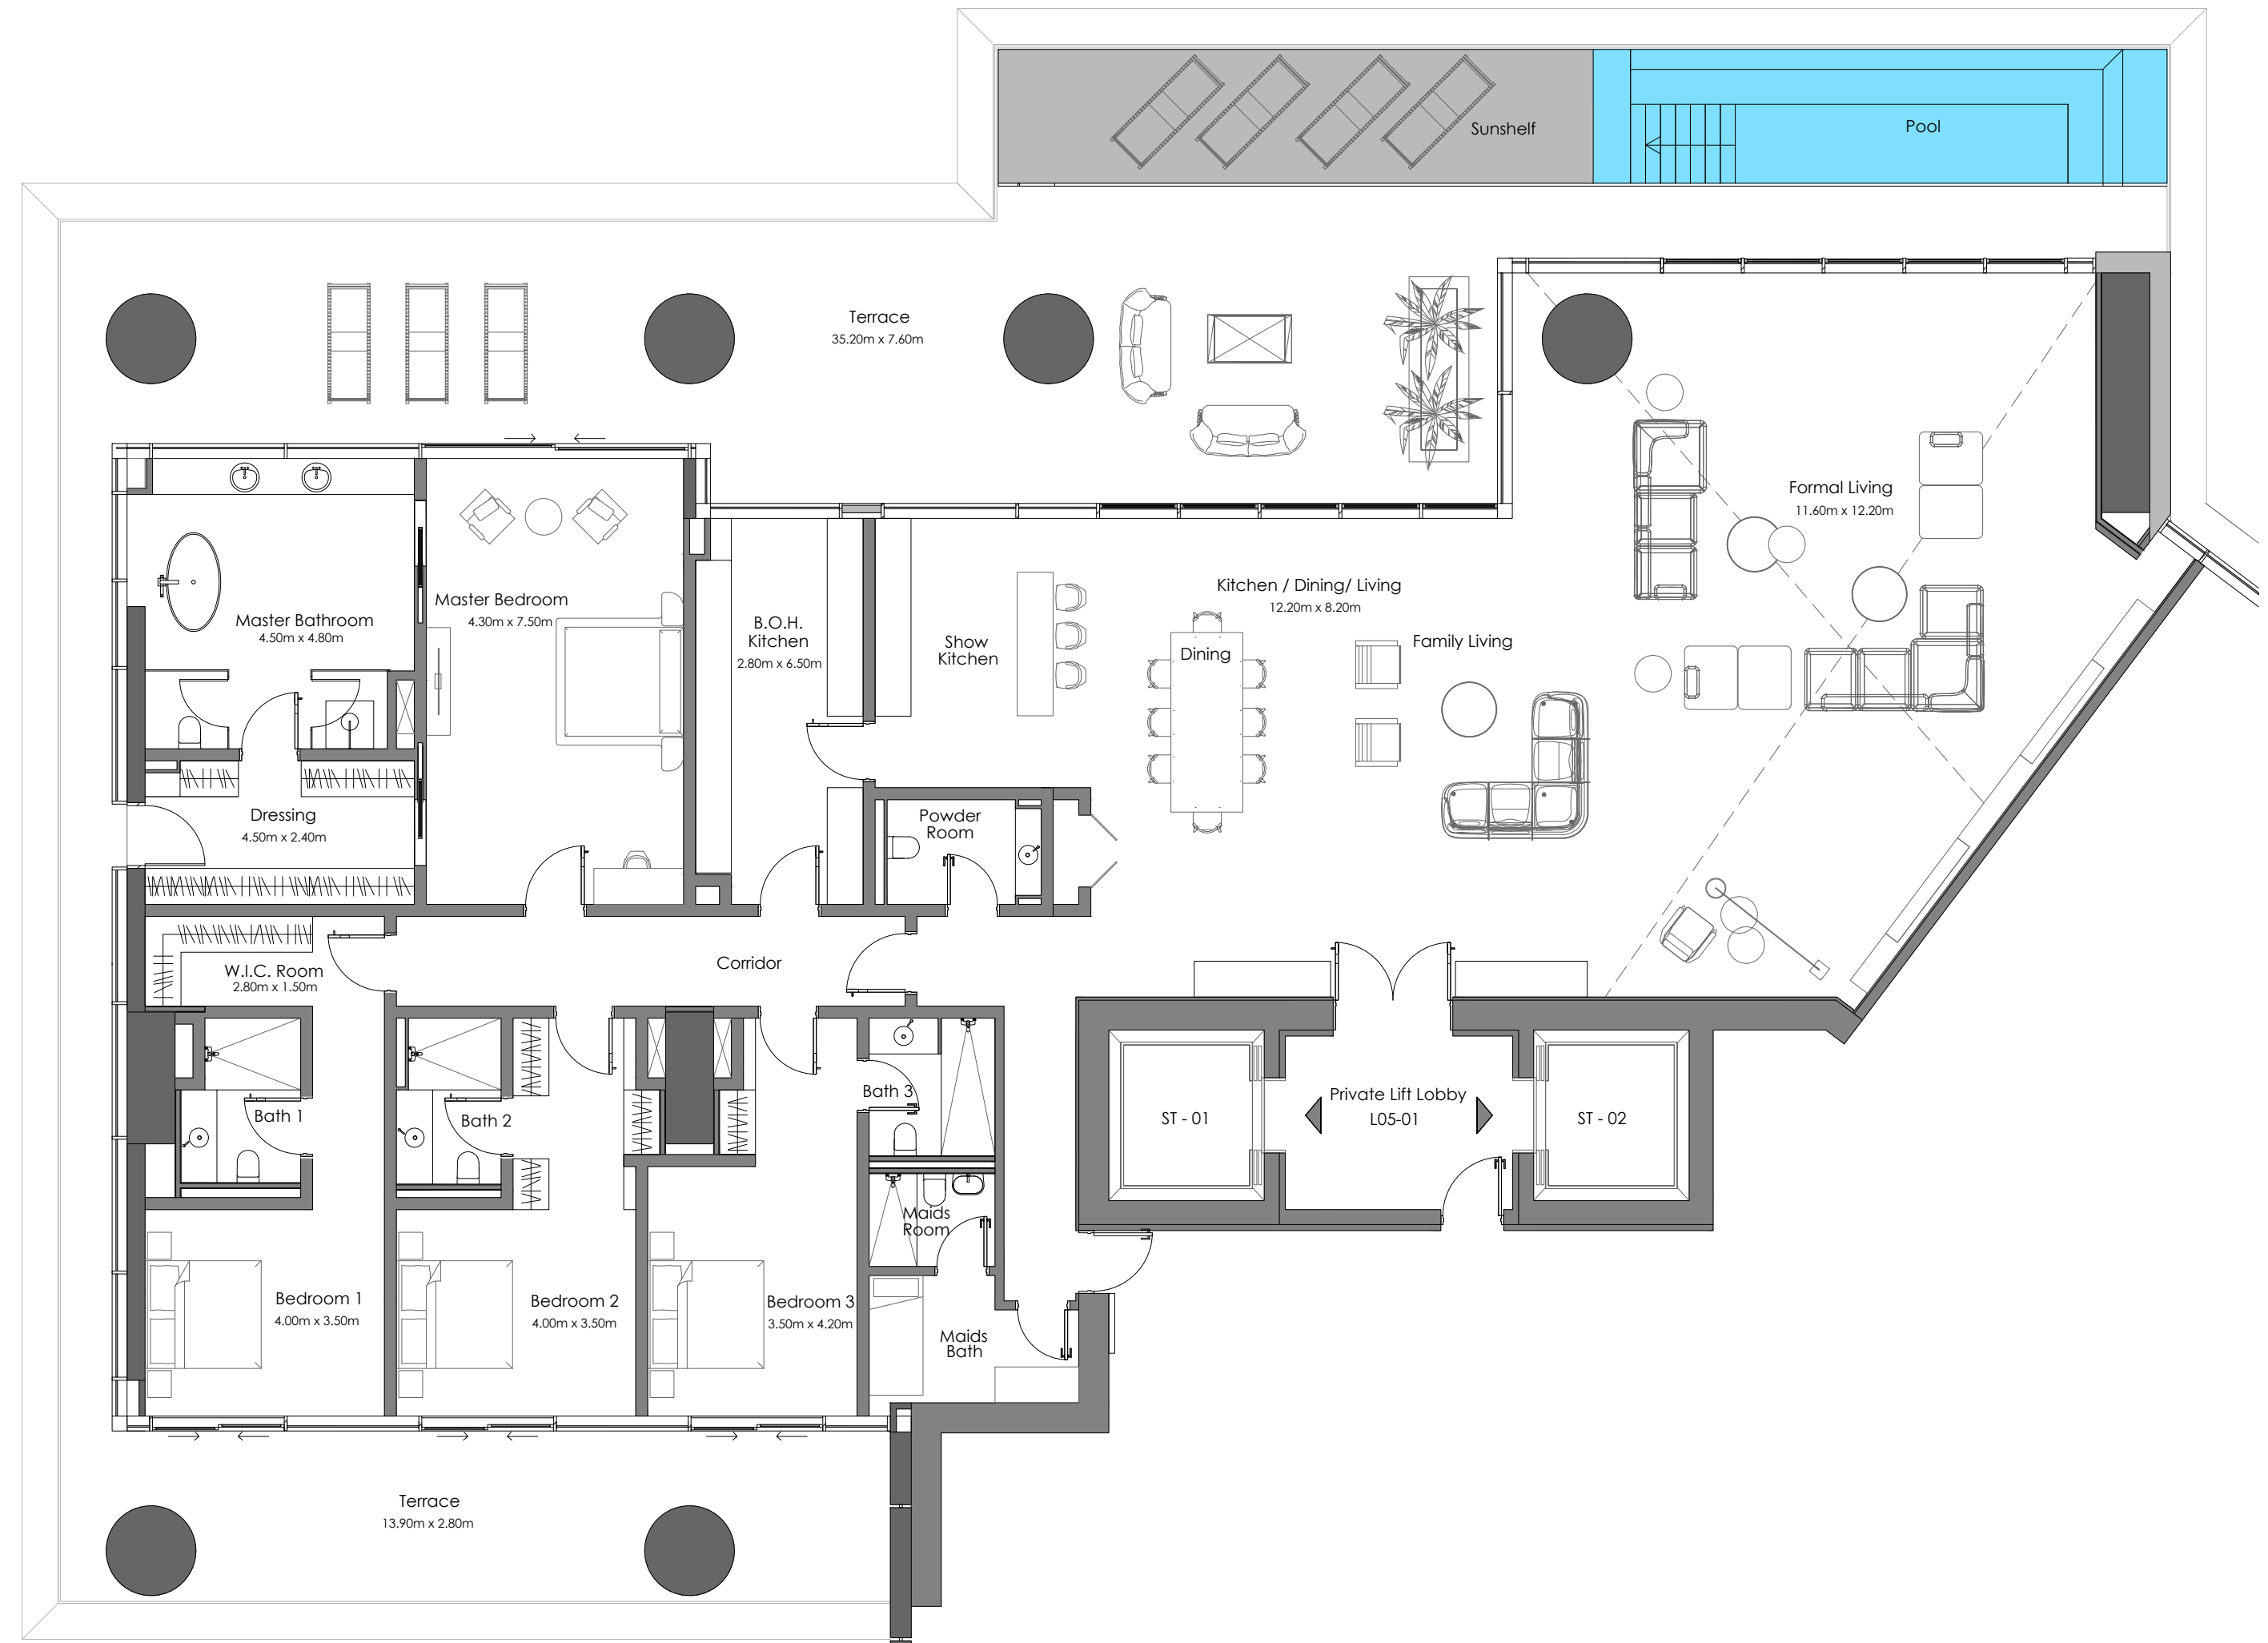

MARINA RESIDENCES

4 Bedrooms Double Height Living with Pool
4 Parking spaces

Residence Area:	4,894.89 sq.ft	454.75 sq.m
Terrace Area:	2,478.50 sq.ft	230.26 sq.m
Total Area:	7,373.39 sq.ft	685.01 sq.m

Marasi Marina

Burj Khalifa