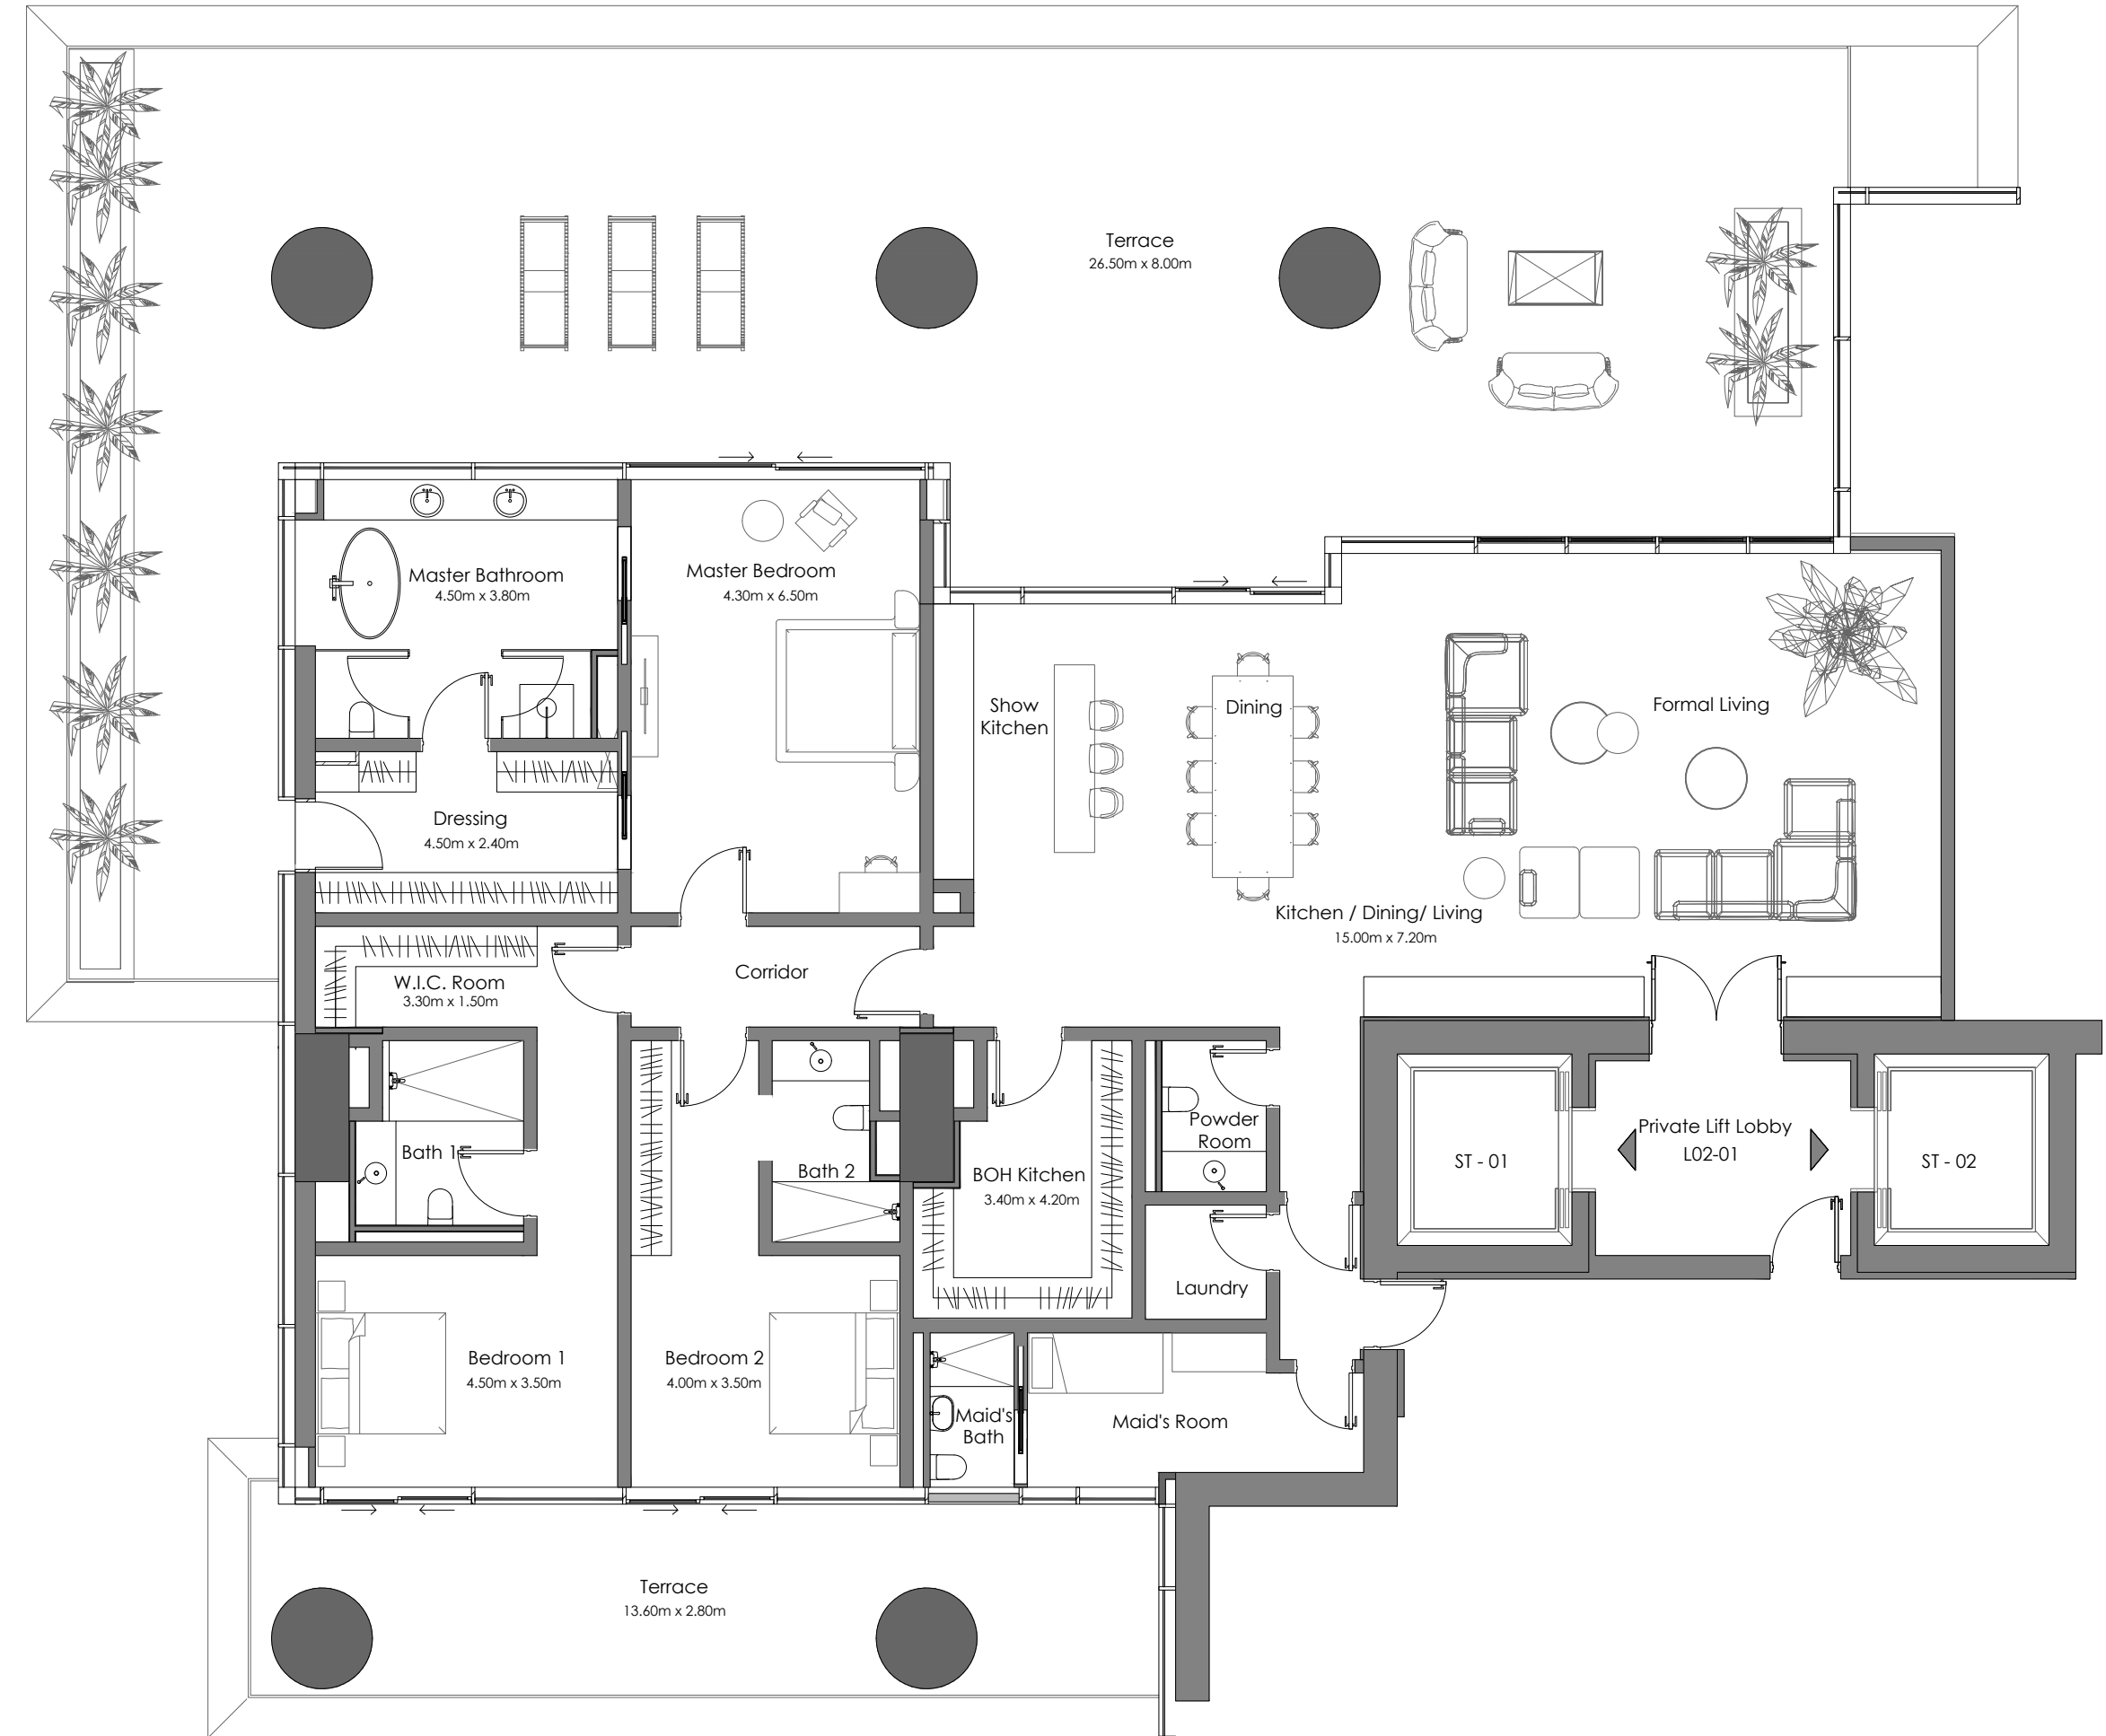

MARINA RESIDENCES

4 Bedrooms Double Height Living with Pool
3 Parking spaces

| | | |
|--------------------|-----------------------|--------------------|
| Residence Area: | 4,897.79 sq.ft | 455.02 sq.m |
| Terrace Area: | 2,440.07 sq.ft | 226.69 sq.m |
| Total Area: | 7,337.87 sq.ft | 681.71 sq.m |

Marasi Marina

Burj Khalifa

VELA

Dorchester Collection

DUBAI

MARINA RESIDENCES

3 Bedrooms | 2 Parking spaces

| | | |
|--------------------|-----------------------|--------------------|
| Residence Area: | 3,290.42 sq.ft | 305.69 sq.m |
| Terrace Area: | 2,697.11 sq.ft | 250.57 sq.m |
| Total Area: | 5,987.53 sq.ft | 556.26 sq.m |

Marasi Marina

Burj Khalifa

VELA

Dorchester Collection

DUBAI

MARINA RESIDENCES

4 Bedrooms Double Height Living with Pool
4 Parking spaces

| | | |
|--------------------|-----------------------|--------------------|
| Residence Area: | 4,891.98 sq.ft | 454.48 sq.m |
| Terrace Area: | 2,476.13 sq.ft | 230.04 sq.m |
| Total Area: | 7,368.11 sq.ft | 684.52 sq.m |