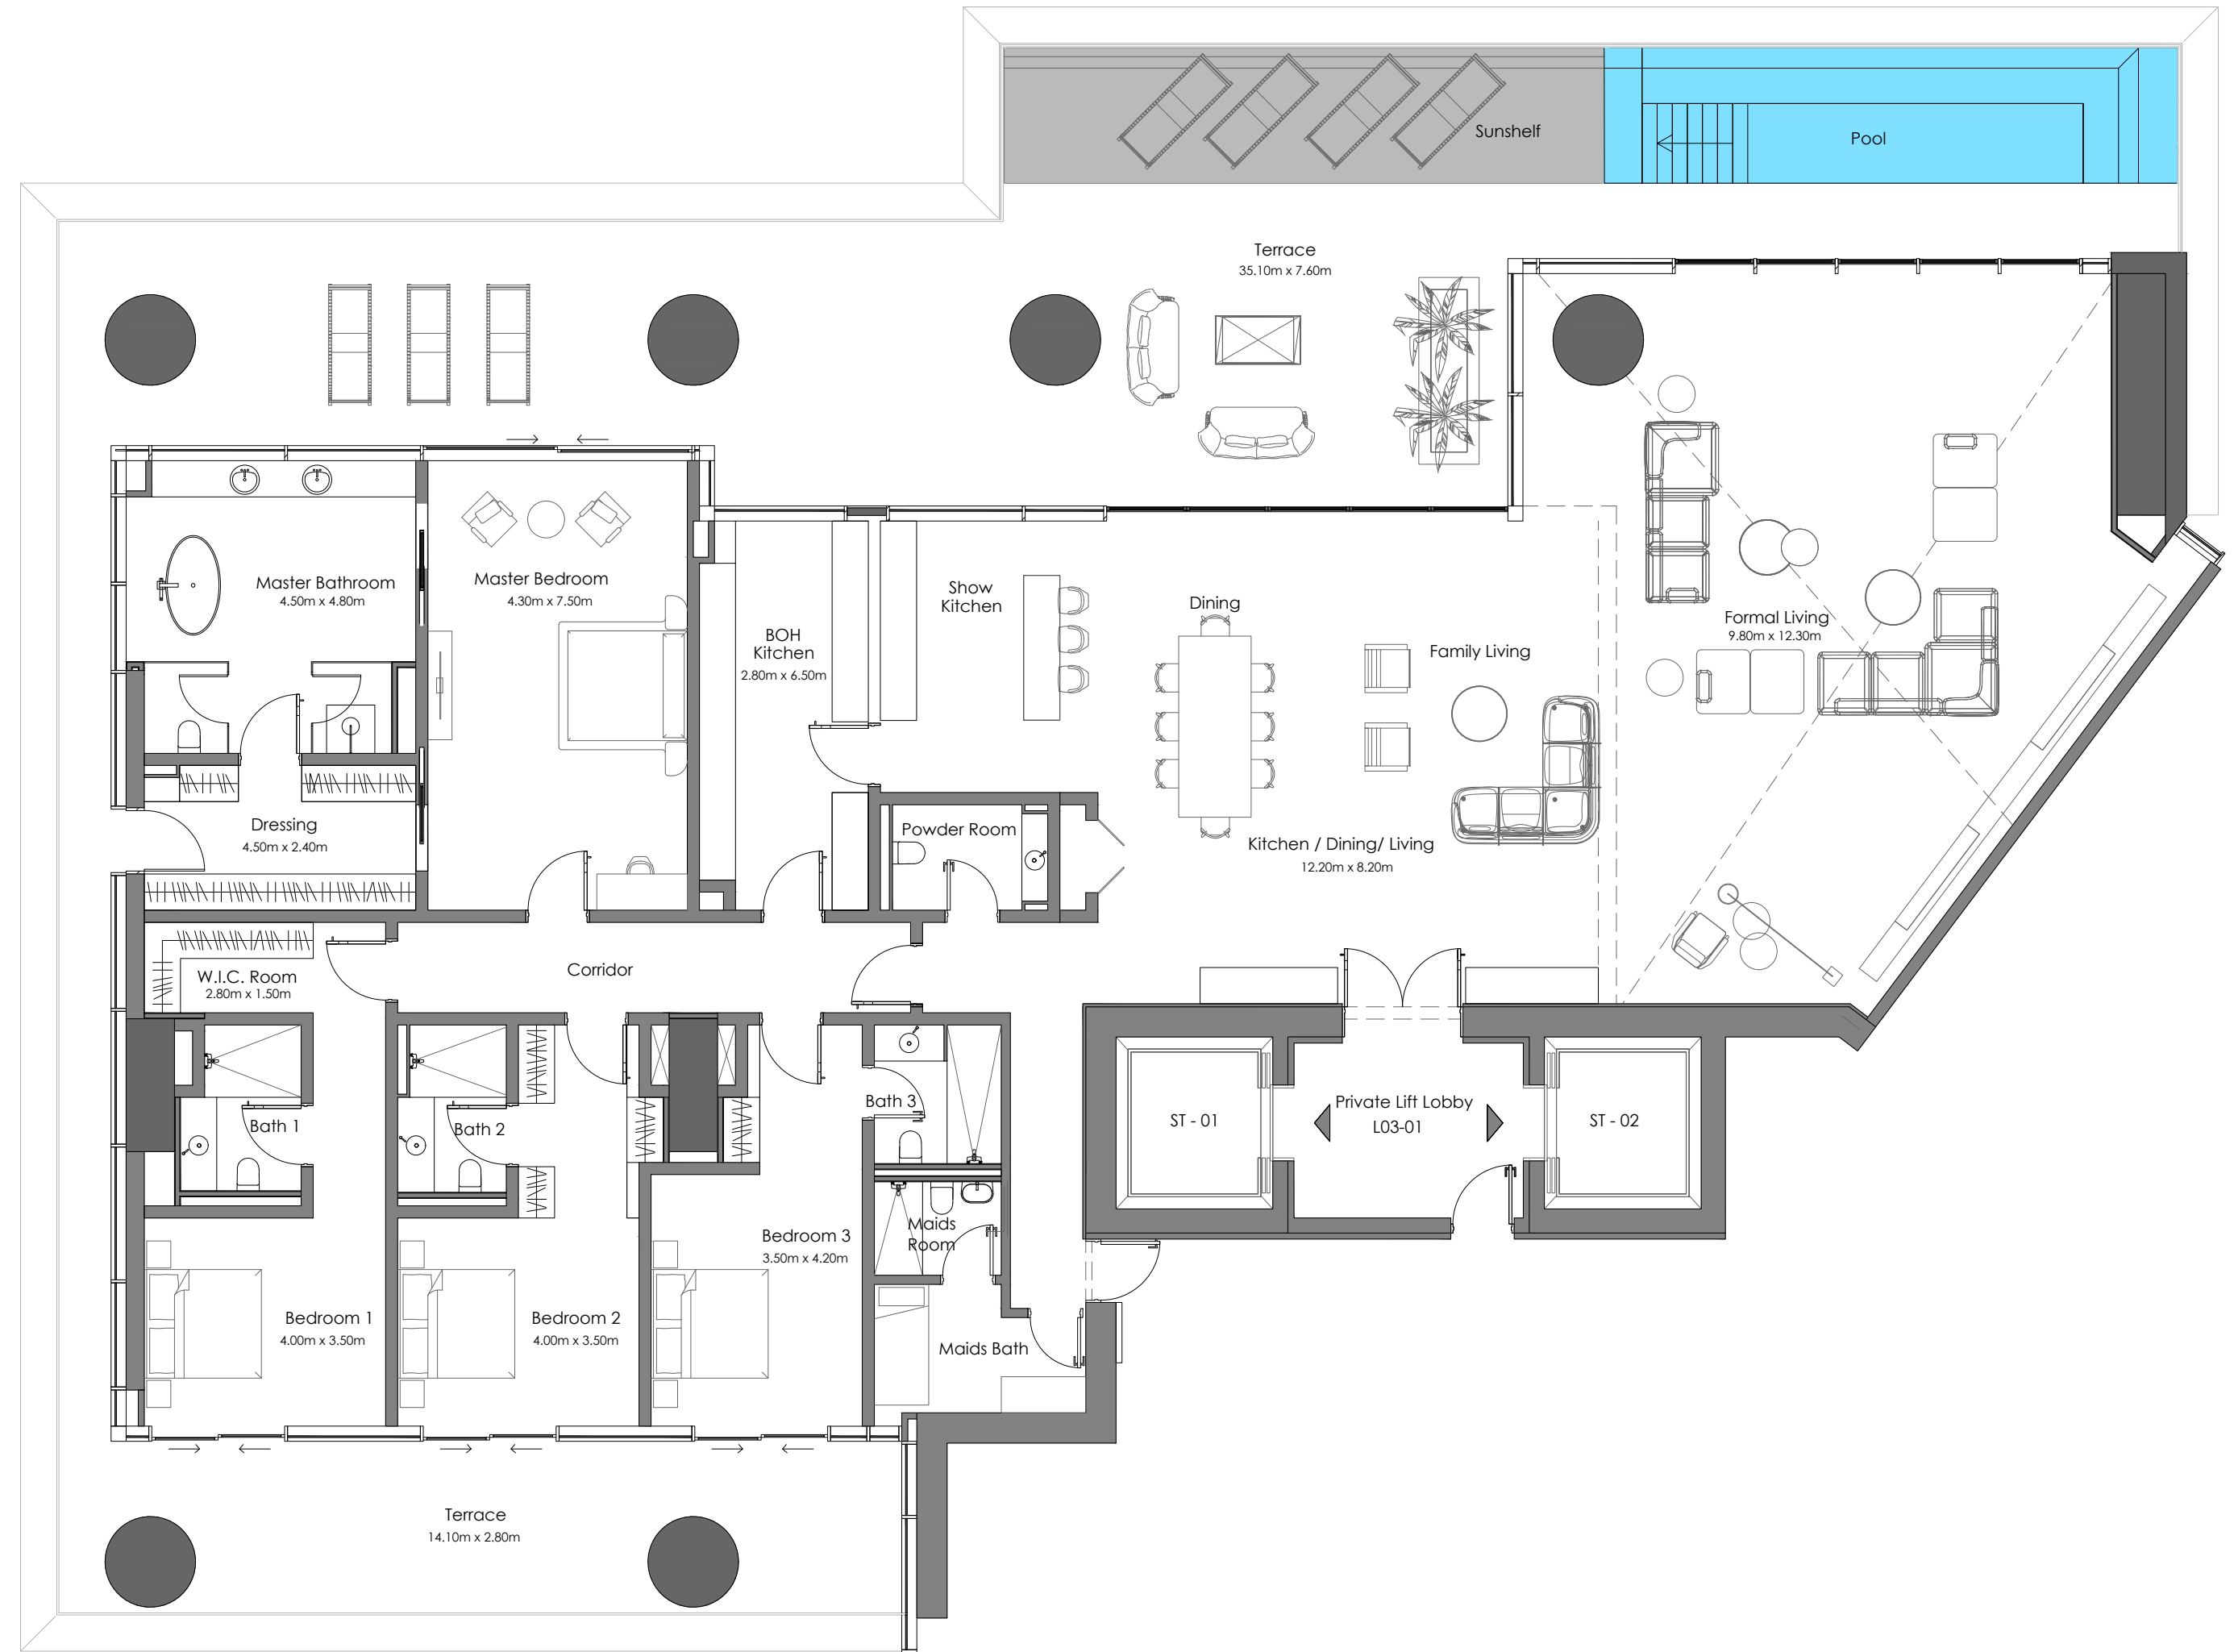

MARINA RESIDENCES

4 Bedrooms Double Height Living with Pool
4 Parking spaces

Residence Area:	4,891.98 sq.ft	454.48 sq.m
Terrace Area:	2,476.13 sq.ft	230.04 sq.m
Total Area:	7,368.11 sq.ft	684.52 sq.m

Marasi Marina

Burj Khalifa