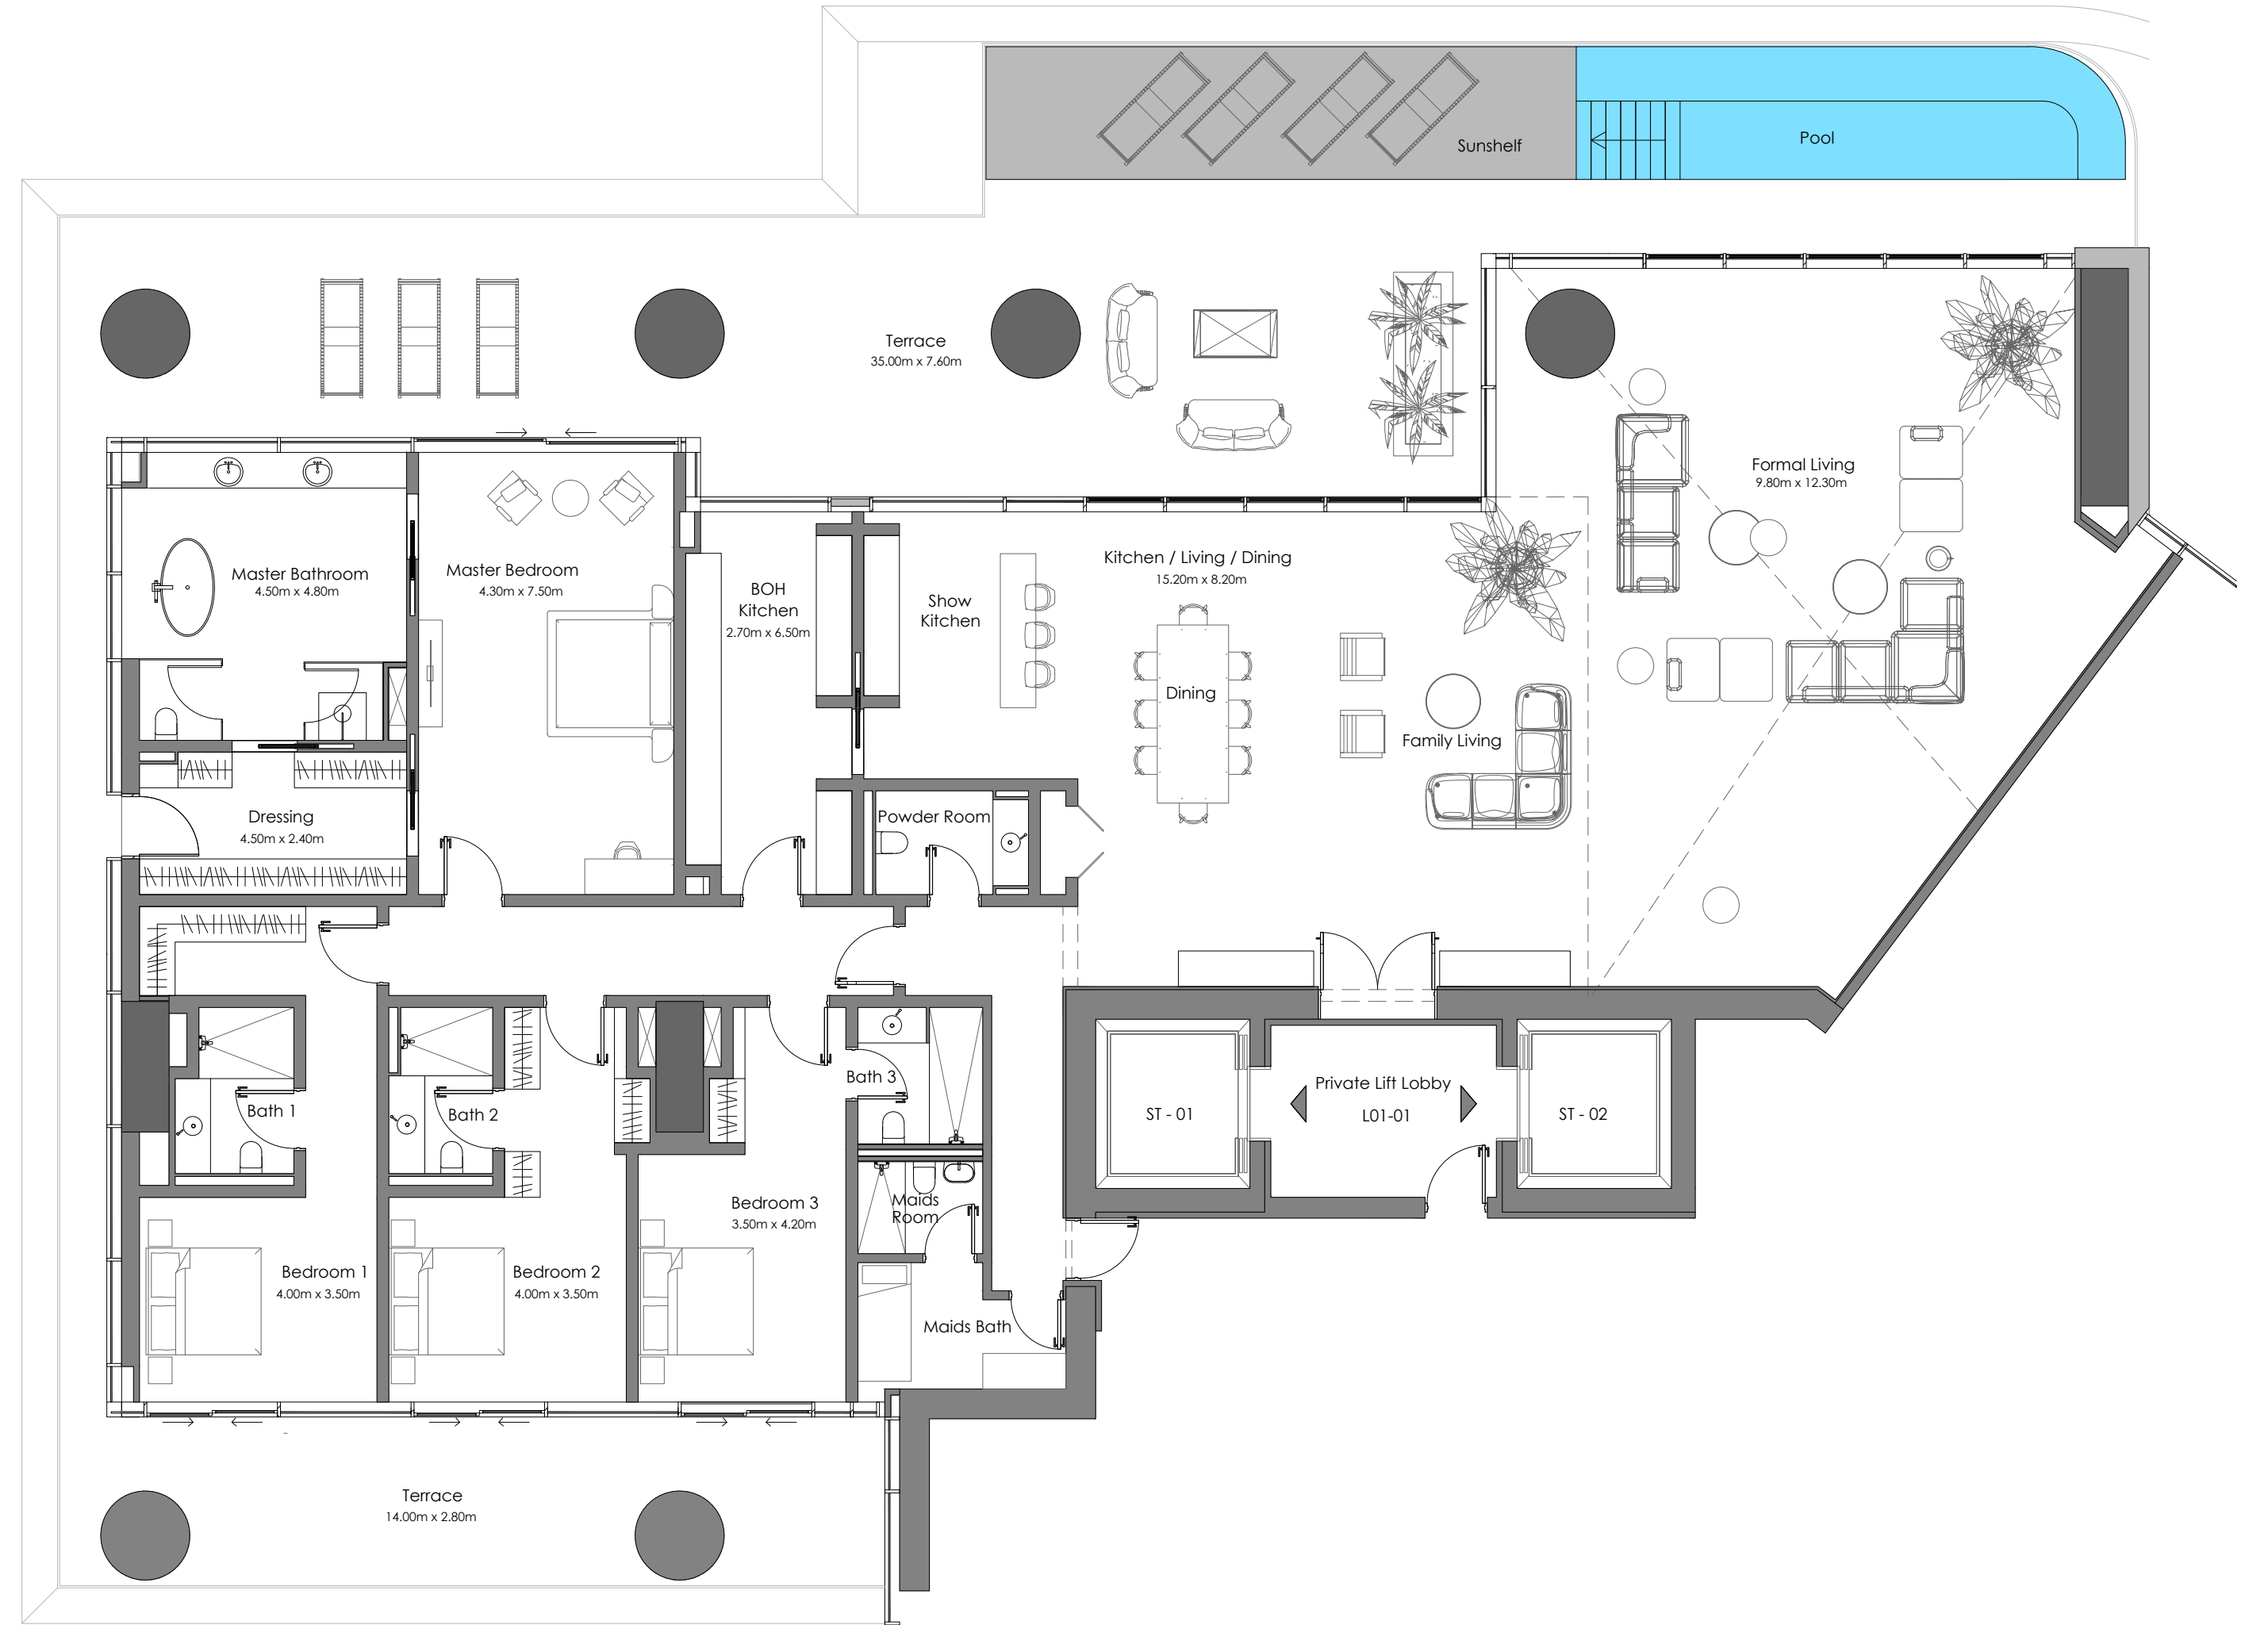

VELA

)C *Dorchester Collection*

DUBAI

by OMNIYAT

TYPOLOGIES FLOOR PLANS

VELA

Dorchester Collection

DUBAI

MARINA RESIDENCES

4 Bedrooms Double Height Living with Pool
3 Parking spaces

| | | |
|--------------------|-----------------------|--------------------|
| Residence Area: | 4,897.79 sq.ft | 455.02 sq.m |
| Terrace Area: | 2,440.07 sq.ft | 226.69 sq.m |
| Total Area: | 7,337.87 sq.ft | 681.71 sq.m |

Marasi Marina

Burj Khalifa

VELA

Dorchester Collection

DUBAI

MARINA RESIDENCES

3 Bedrooms | 2 Parking spaces

| | | |
|--------------------|-----------------------|--------------------|
| Residence Area: | 3,290.42 sq.ft | 305.69 sq.m |
| Terrace Area: | 2,697.11 sq.ft | 250.57 sq.m |
| Total Area: | 5,987.53 sq.ft | 556.26 sq.m |

Marasi Marina

Burj Khalifa

VELA

Dorchester Collection

DUBAI

MARINA RESIDENCES

4 Bedrooms Double Height Living with Pool
4 Parking spaces

| | | |
|--------------------|-----------------------|--------------------|
| Residence Area: | 4,891.98 sq.ft | 454.48 sq.m |
| Terrace Area: | 2,476.13 sq.ft | 230.04 sq.m |
| Total Area: | 7,368.11 sq.ft | 684.52 sq.m |