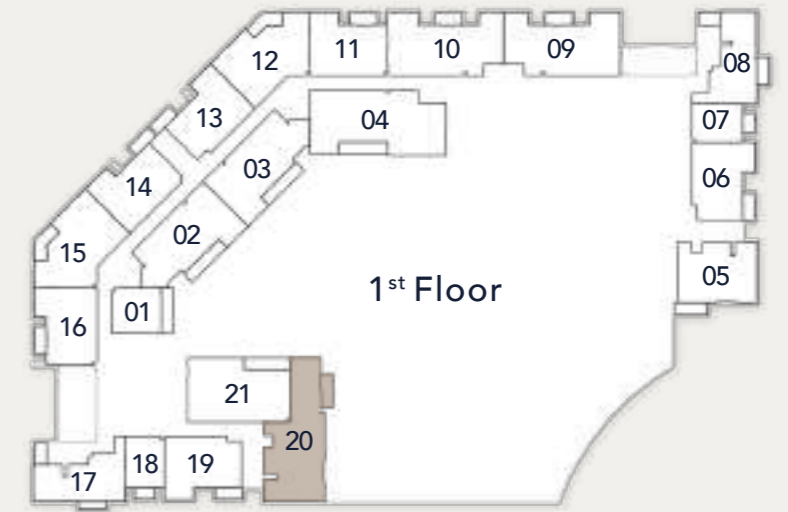

Internal Living Area

1293.28 sq. ft

Outdoor Living Area

66.41 sq. ft

Total Living Area

1359.70 sq. ft

2 BEDROOM TYPE E

Internal Living Area

1362.60 sq. ft

Outdoor Living Area

67.27 sq. ft

Total Living Area

1429.88 sq. ft

3 BEDROOM TYPE A

Internal Living Area

1605.33 sq. ft