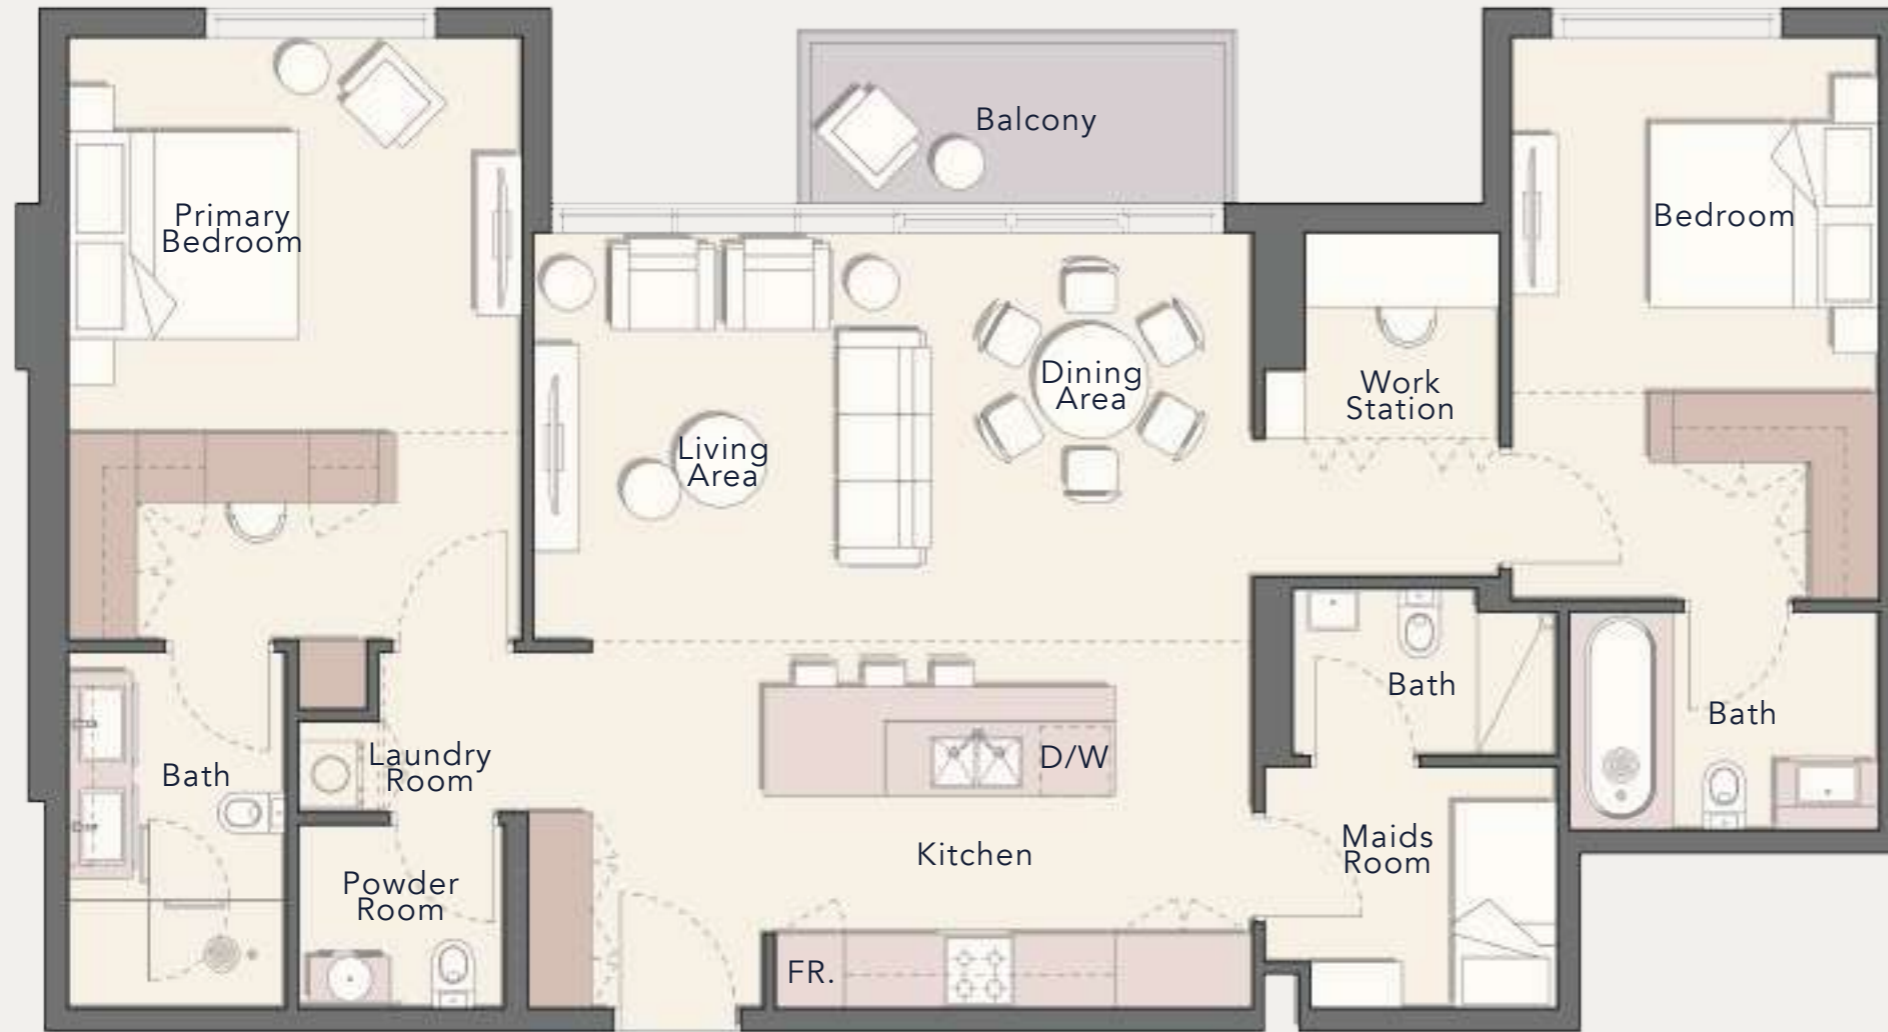

1204.59 sq. ft

2 BEDROOM TYPE B

Internal Living Area

1188.98 sq. ft

Outdoor Living Area

65.44 sq. ft

Total Living Area

1254.43 sq. ft

2 BEDROOM TYPE C

Internal Living Area

1232.36 sq. ft

Outdoor Living Area

65.44 sq. ft

Total Living Area

1297.80 sq. ft

2 BEDROOM TYPE D

Internal Living Area

1293.28 sq. ft

Outdoor Living Area

66.41 sq. ft

Total Living Area

1359.70 sq. ft

2 BEDROOM TYPE E

Internal Living Area

1362.60 sq. ft

Outdoor Living Area

67.27 sq. ft

Total Living Area

1429.88 sq. ft

3 BEDROOM TYPE A

Internal Living Area

1605.33 sq. ft