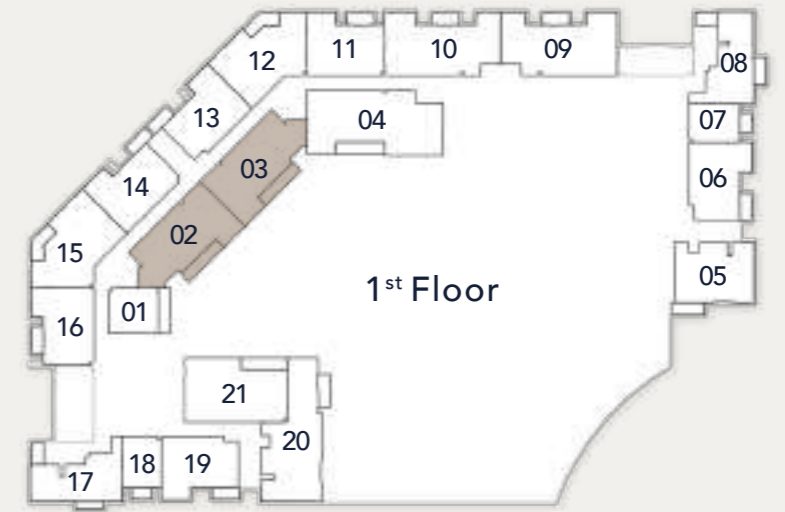

2 BEDROOM TYPE B

Internal Living Area

1188.98 sq. ft

Outdoor Living Area

65.44 sq. ft

Total Living Area

1254.43 sq. ft