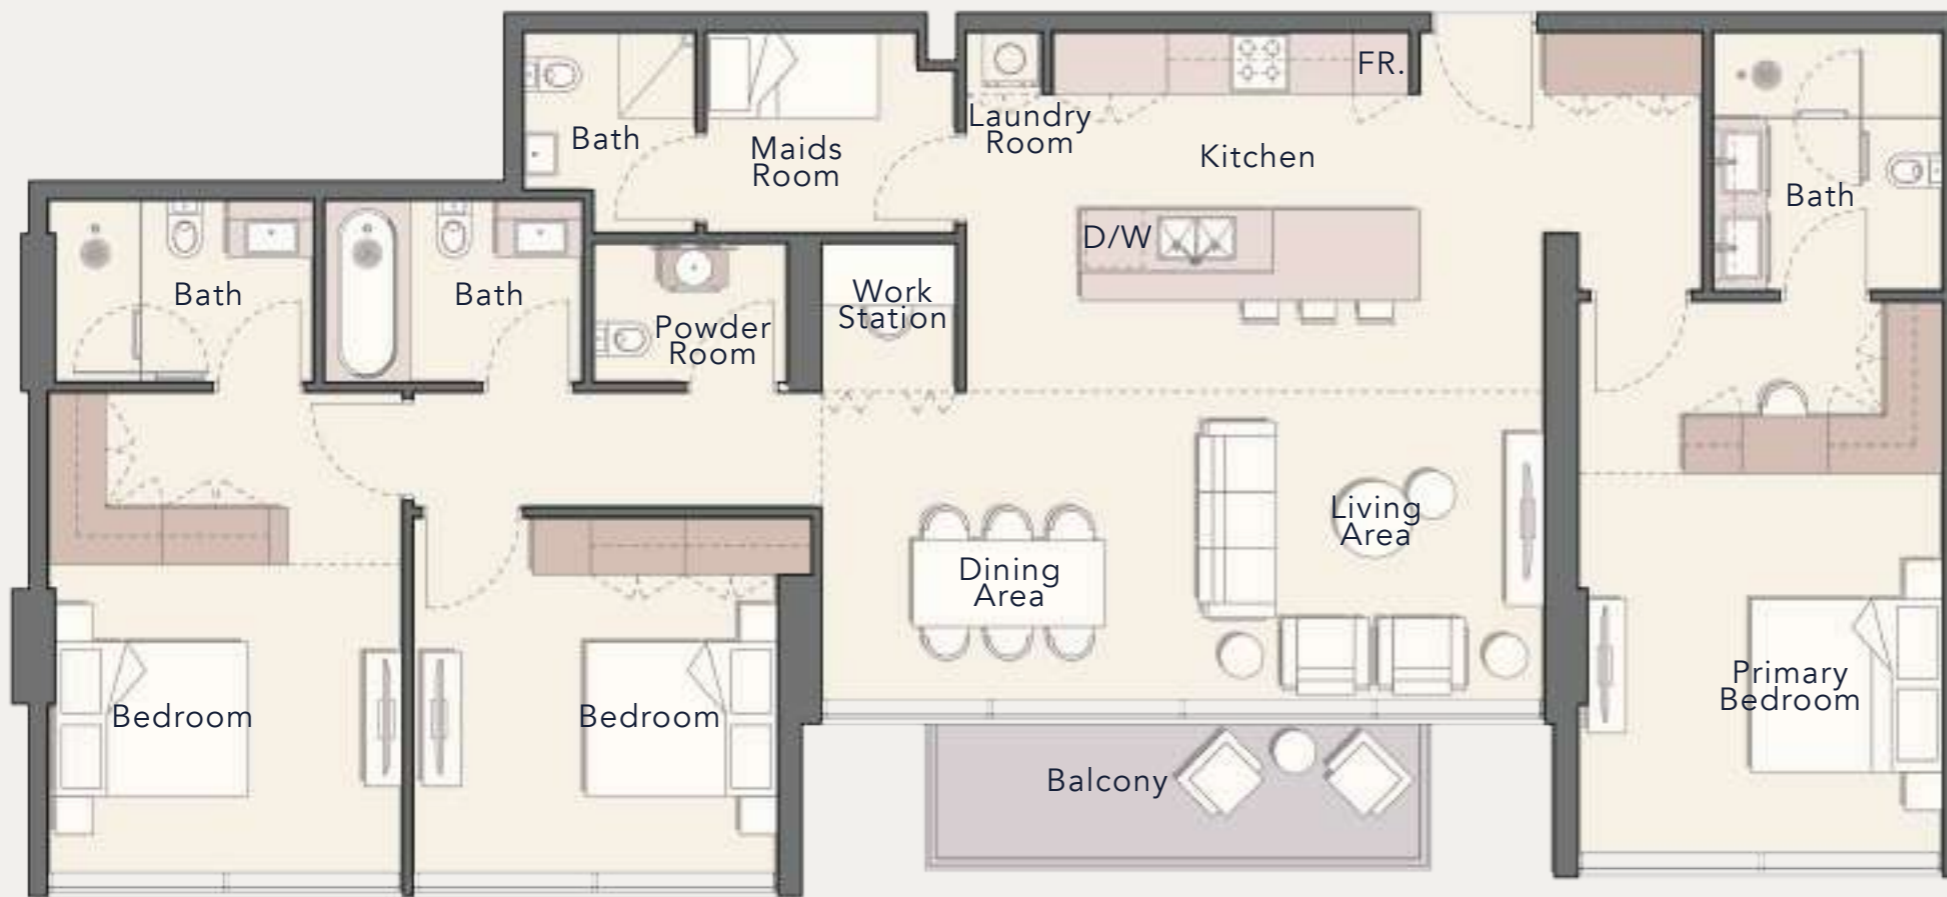

1362.60 sq. ft

Outdoor Living Area

67.27 sq. ft

Total Living Area

1429.88 sq. ft

3 BEDROOM TYPE A

Internal Living Area

1605.33 sq. ft

Outdoor Living Area

65.44 sq. ft

Total Living Area

1670.77 sq. ft

3 BEDROOM TYPE B

Internal Living Area

1671.64 sq. ft

Outdoor Living Area

89.99 sq. ft

Total Living Area

1761.62 sq. ft