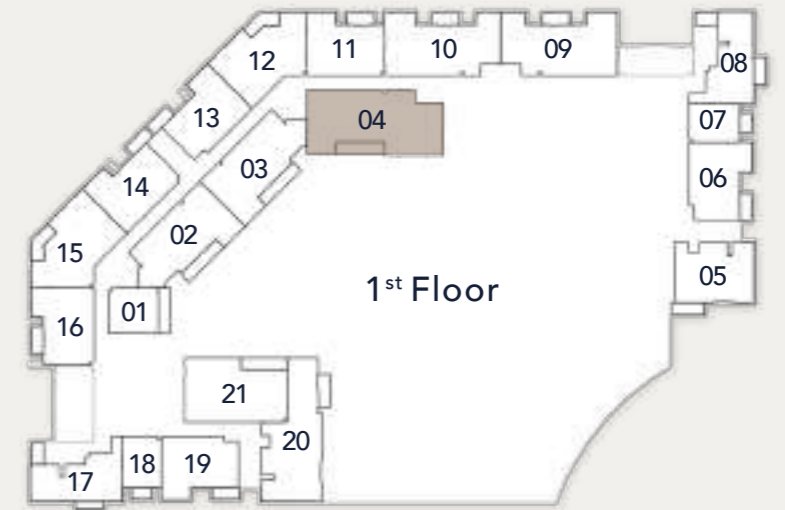

1362.60 sq. ft

Outdoor Living Area

67.27 sq. ft

Total Living Area

1429.88 sq. ft

3 BEDROOM TYPE A

Internal Living Area

1605.33 sq. ft