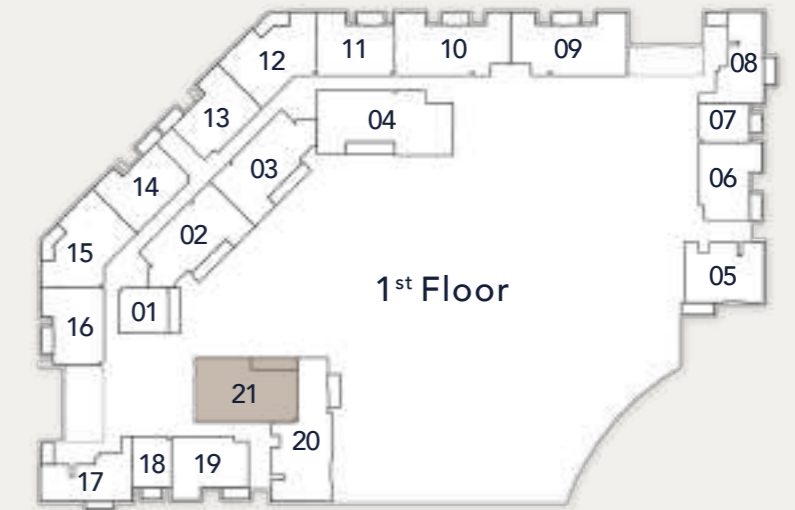

2 BEDROOM TYPE C

Internal Living Area

1232.36 sq. ft

Outdoor Living Area

65.44 sq. ft

Total Living Area

1297.80 sq. ft