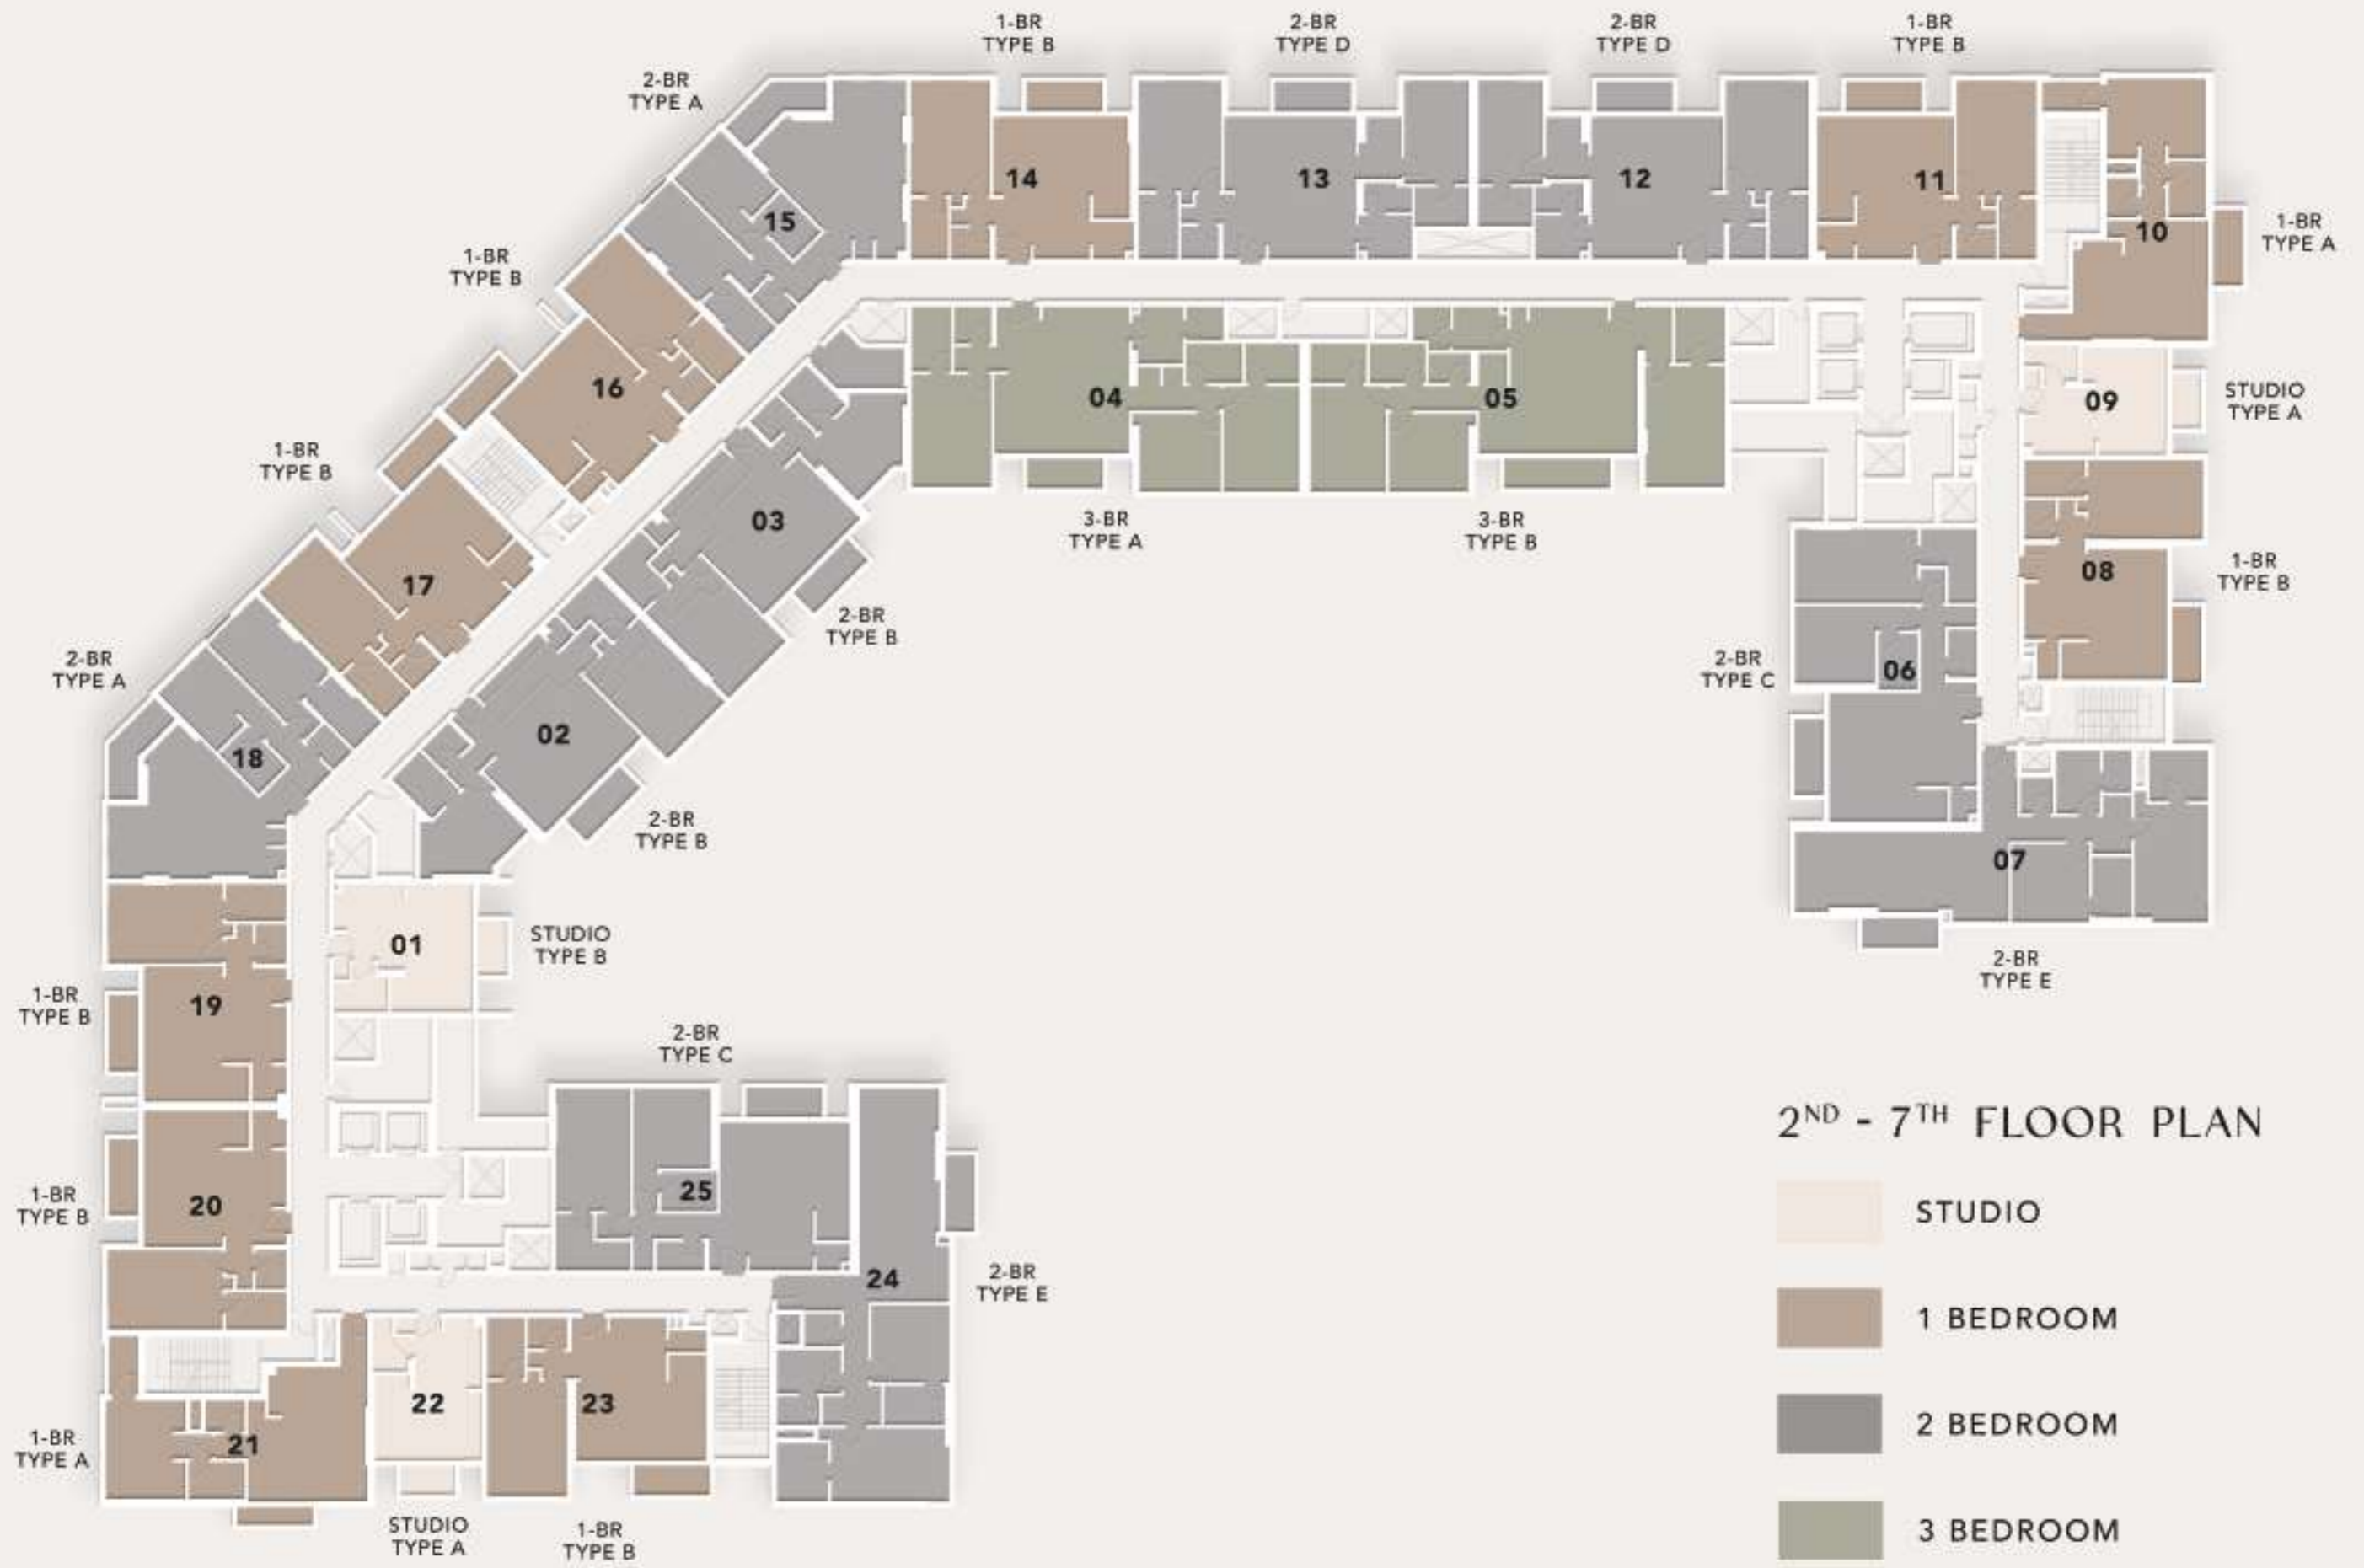

ARBOR VIEW

FLOOR PLANS

ARBOR VIEW

1ST FLOOR PLAN

- STUDIO
- 1 BEDROOM
- 2 BEDROOM
- 3 BEDROOM

2ND - 7TH FLOOR PLAN

- STUDIO
- 1 BEDROOM
- 2 BEDROOM
- 3 BEDROOM

STUDIO TYPE A

Internal Living Area

403.65 sq. ft

Outdoor Living Area

48.22 sq. ft

Total Living Area

451.87 sq. ft

STUDIO
TYPE B

Internal Living Area

465.00 sq. ft

Outdoor Living Area

48.22 sq. ft

Total Living Area

513.22 sq. ft

1 BEDROOM TYPE A

Internal Living Area

795.02 sq. ft

Outdoor Living Area

98.17 sq. ft

Total Living Area

893.19 sq. ft

1 BEDROOM
TYPE B

Internal Living Area

880.92 sq. ft

Outdoor Living Area