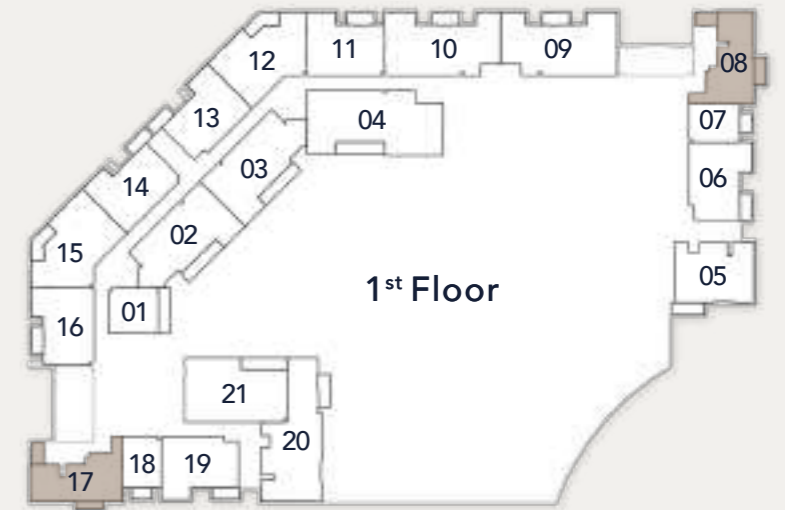

ARBOR VIEW

FLOOR PLANS

ARBOR VIEW

1ST FLOOR PLAN

- STUDIO
- 1 BEDROOM
- 2 BEDROOM
- 3 BEDROOM

2ND - 7TH FLOOR PLAN

- STUDIO
- 1 BEDROOM
- 2 BEDROOM
- 3 BEDROOM

STUDIO TYPE A

Internal Living Area

403.65 sq. ft

Outdoor Living Area

48.22 sq. ft

Total Living Area

451.87 sq. ft

STUDIO
TYPE B

Internal Living Area

465.00 sq. ft

Outdoor Living Area

48.22 sq. ft

Total Living Area

513.22 sq. ft

1 BEDROOM TYPE A

Internal Living Area

795.02 sq. ft