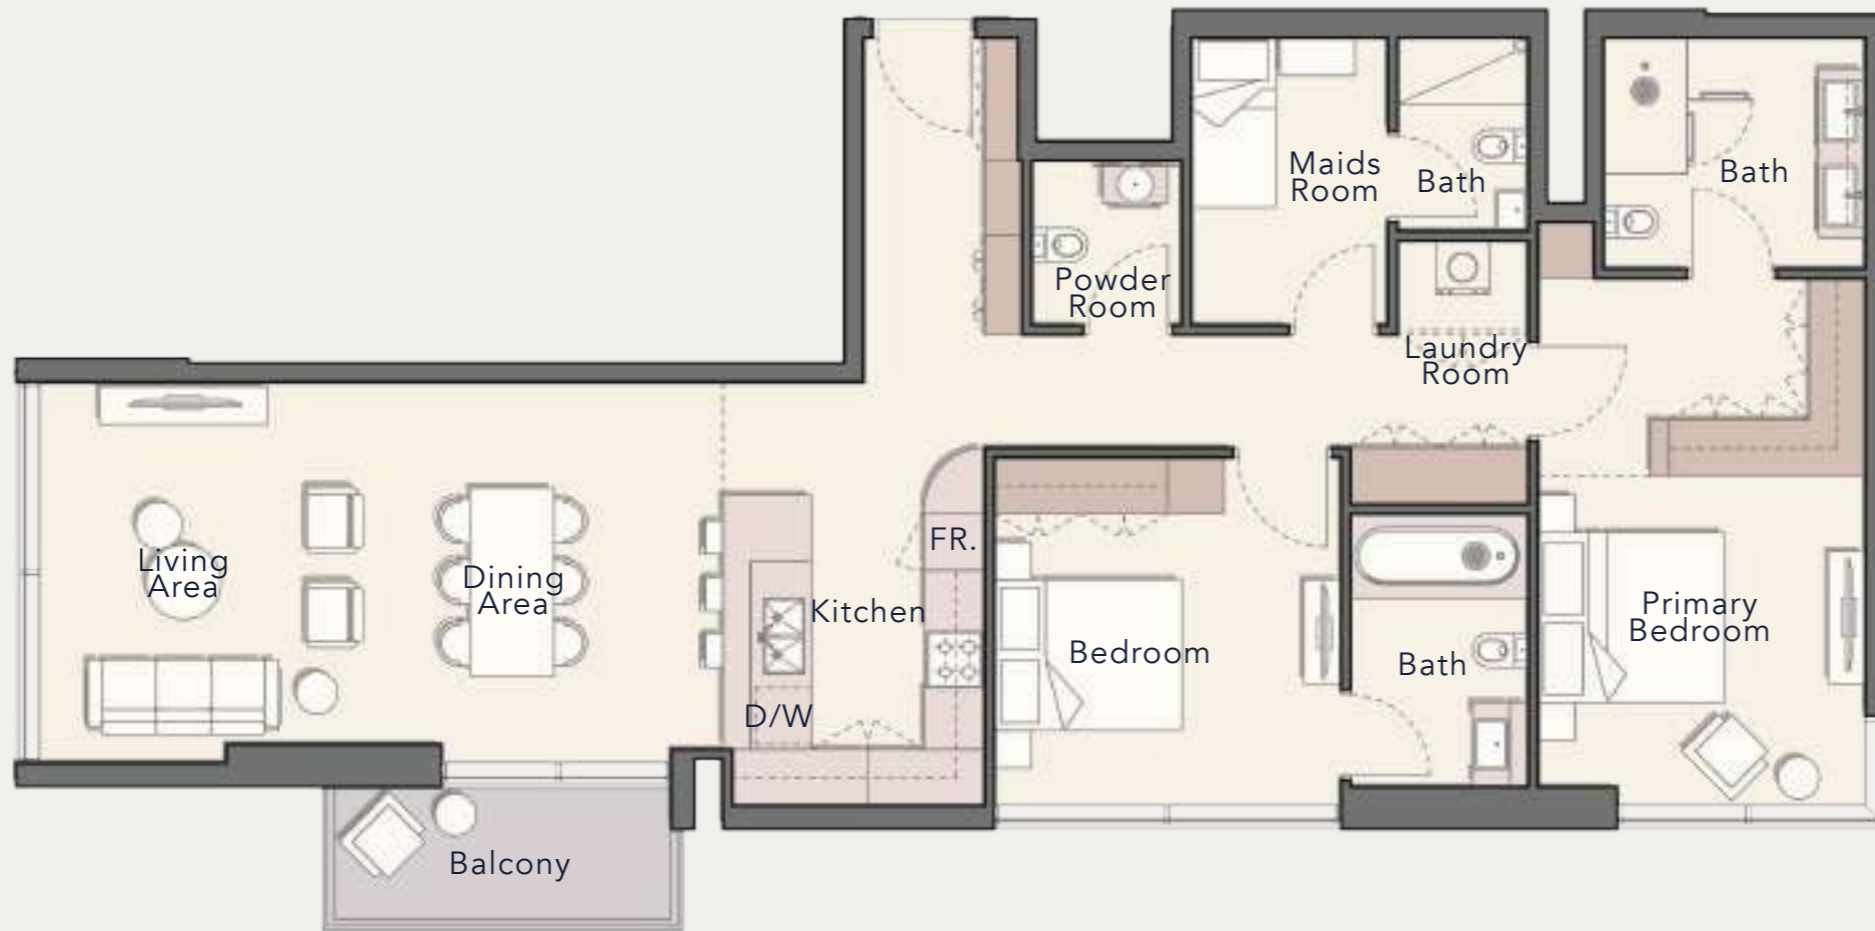

Internal Living Area

1293.28 sq. ft

Outdoor Living Area

66.41 sq. ft

Total Living Area

1359.70 sq. ft

2 BEDROOM TYPE E

Internal Living Area

1362.60 sq. ft

Outdoor Living Area

67.27 sq. ft

Total Living Area

1429.88 sq. ft

3 BEDROOM TYPE A

Internal Living Area

1605.33 sq. ft