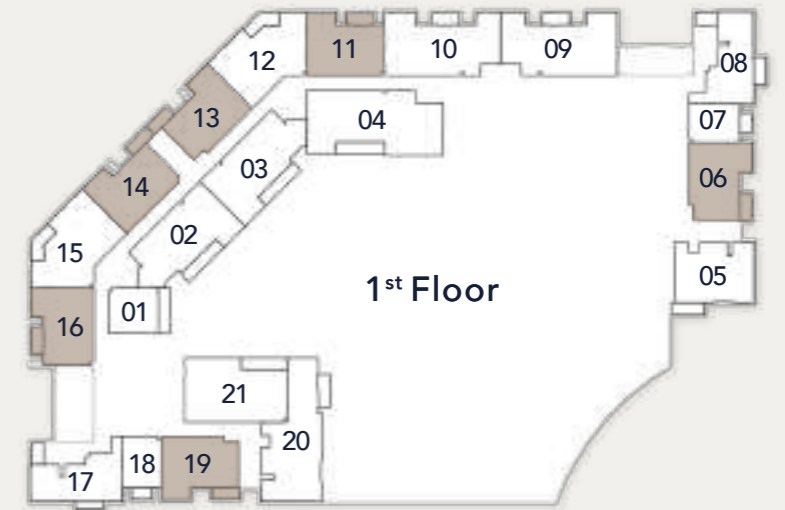

Outdoor Living Area

98.17 sq. ft

Total Living Area

893.19 sq. ft

1 BEDROOM
TYPE B

Internal Living Area

880.92 sq. ft

Outdoor Living Area