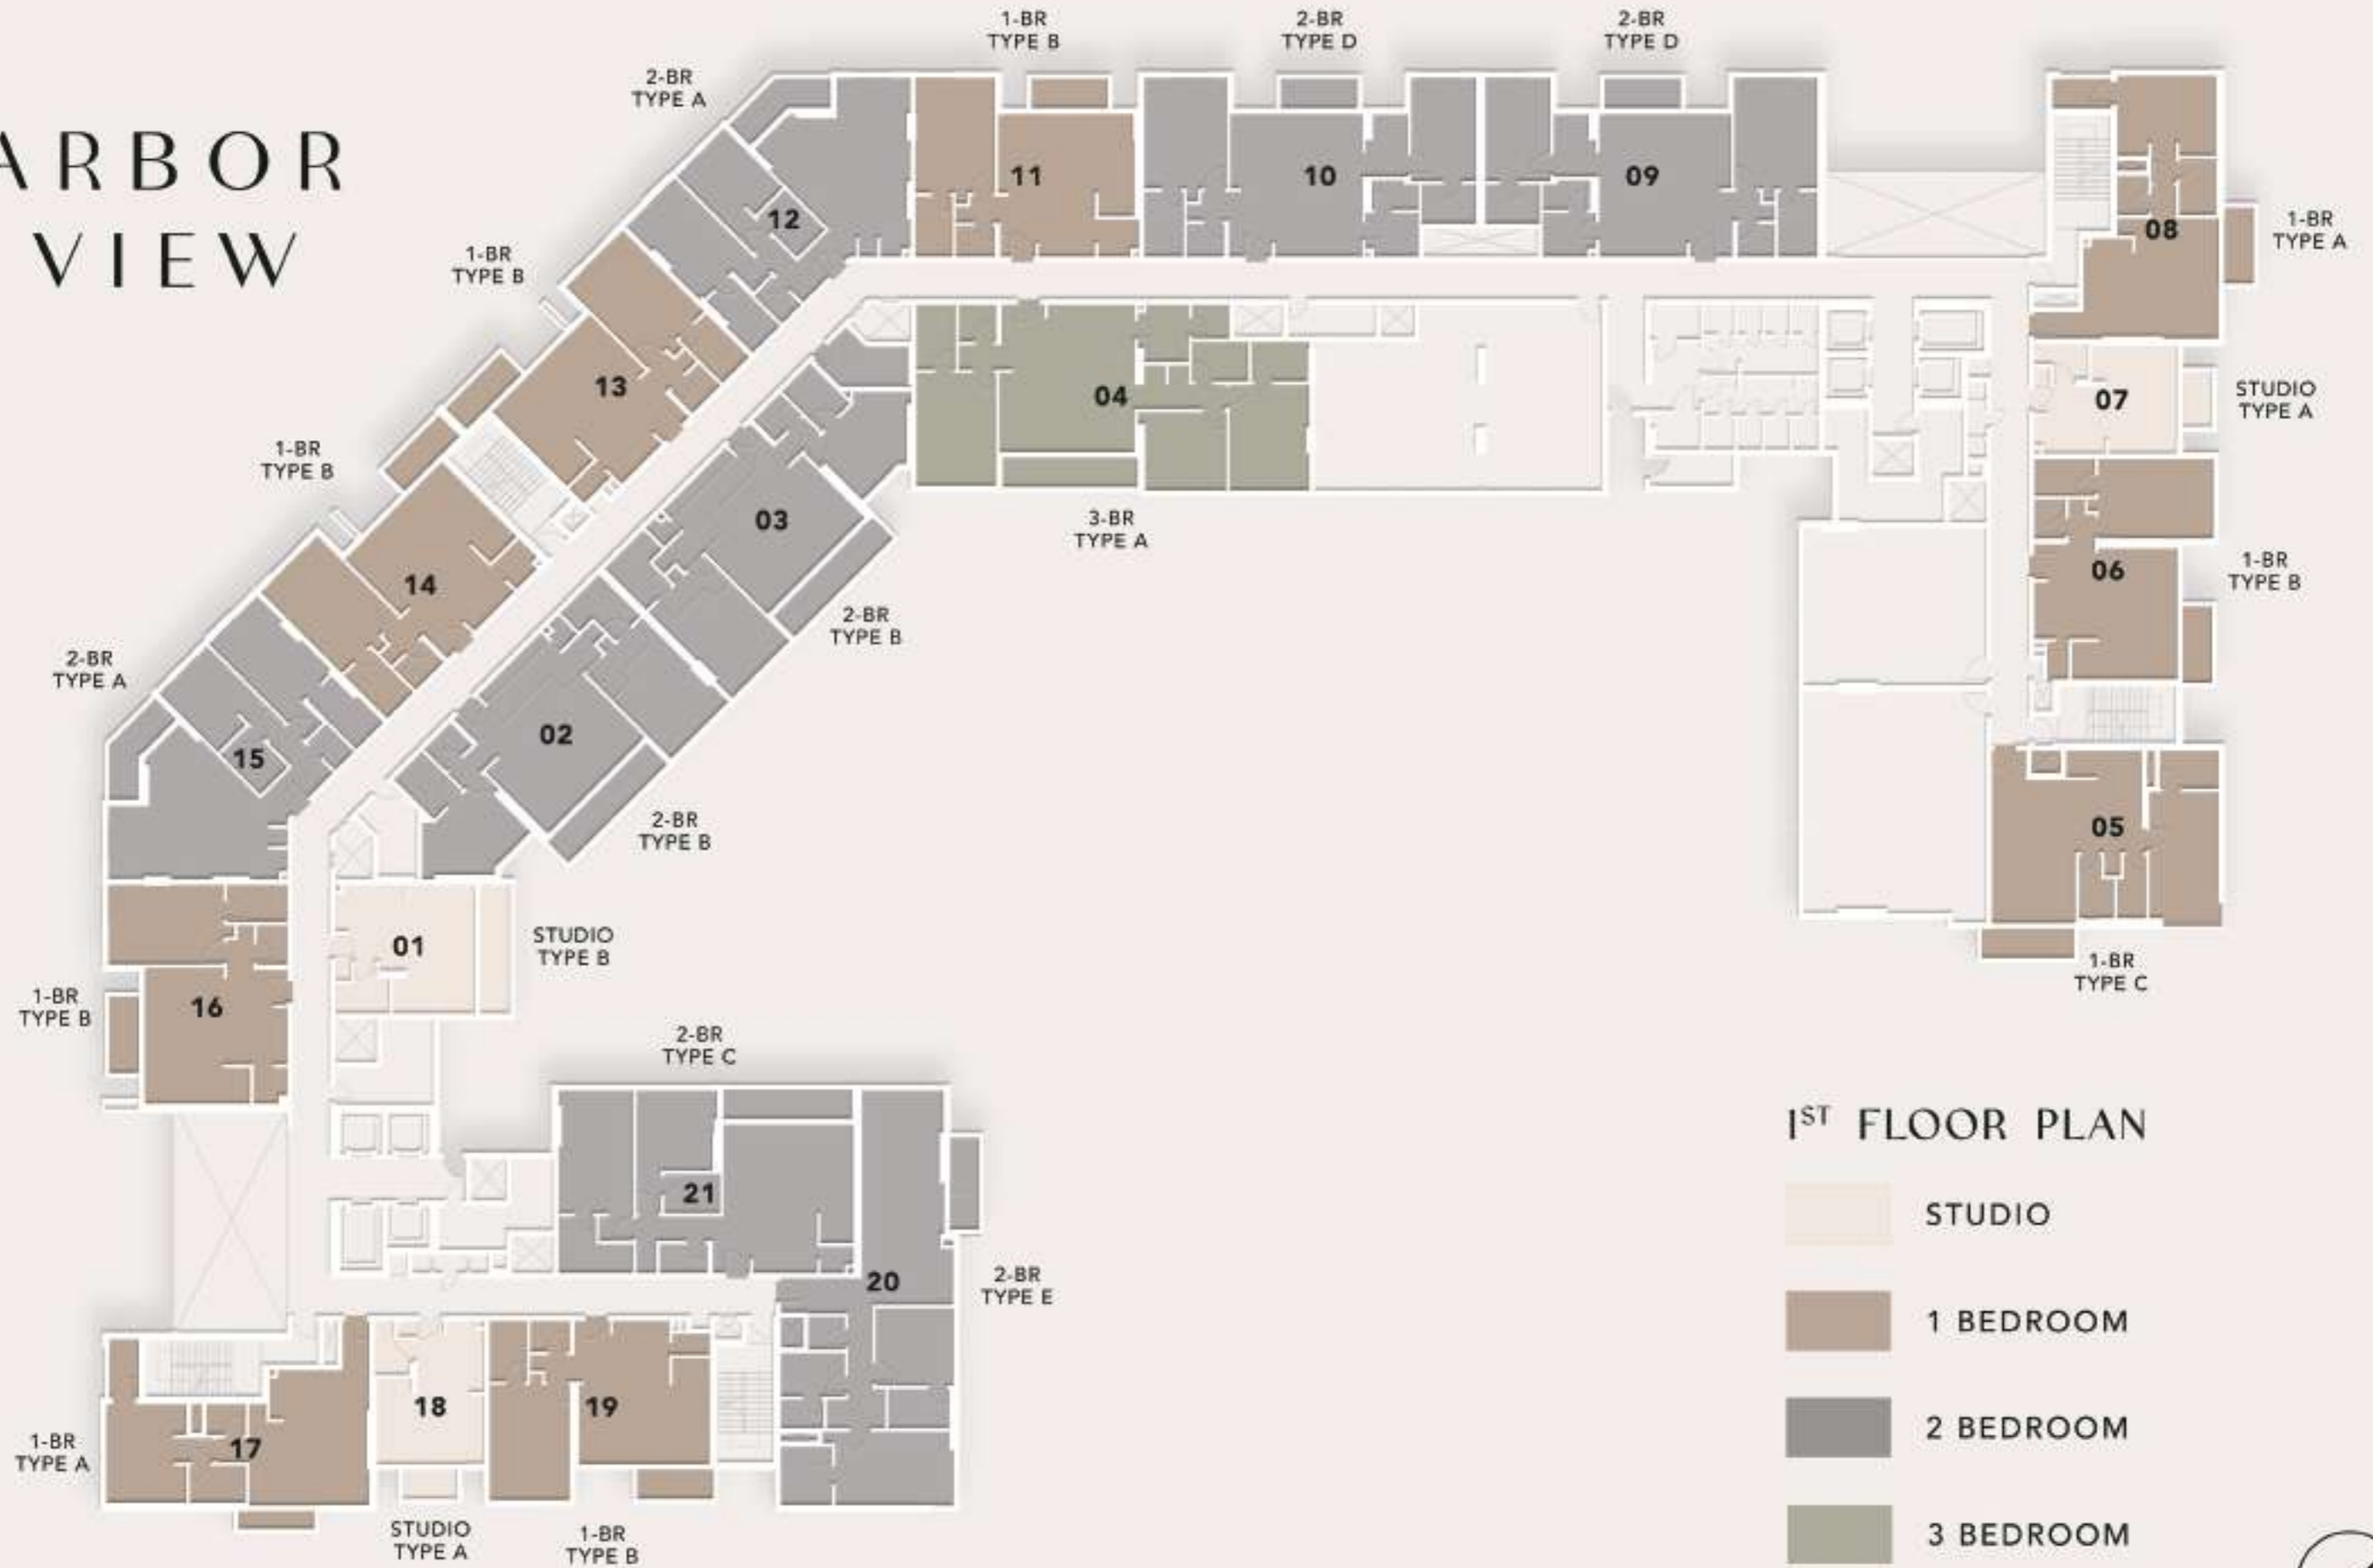

ARBOR VIEW

FLOOR PLANS

ARBOR VIEW

1ST FLOOR PLAN

- STUDIO
- 1 BEDROOM
- 2 BEDROOM
- 3 BEDROOM

2ND - 7TH FLOOR PLAN

- STUDIO
- 1 BEDROOM
- 2 BEDROOM
- 3 BEDROOM

STUDIO TYPE A

Internal Living Area

403.65 sq. ft

Outdoor Living Area

48.22 sq. ft

Total Living Area

451.87 sq. ft

STUDIO
TYPE B

Internal Living Area

465.00 sq. ft

Outdoor Living Area

48.22 sq. ft

Total Living Area

513.22 sq. ft

1 BEDROOM TYPE A

Internal Living Area

795.02 sq. ft