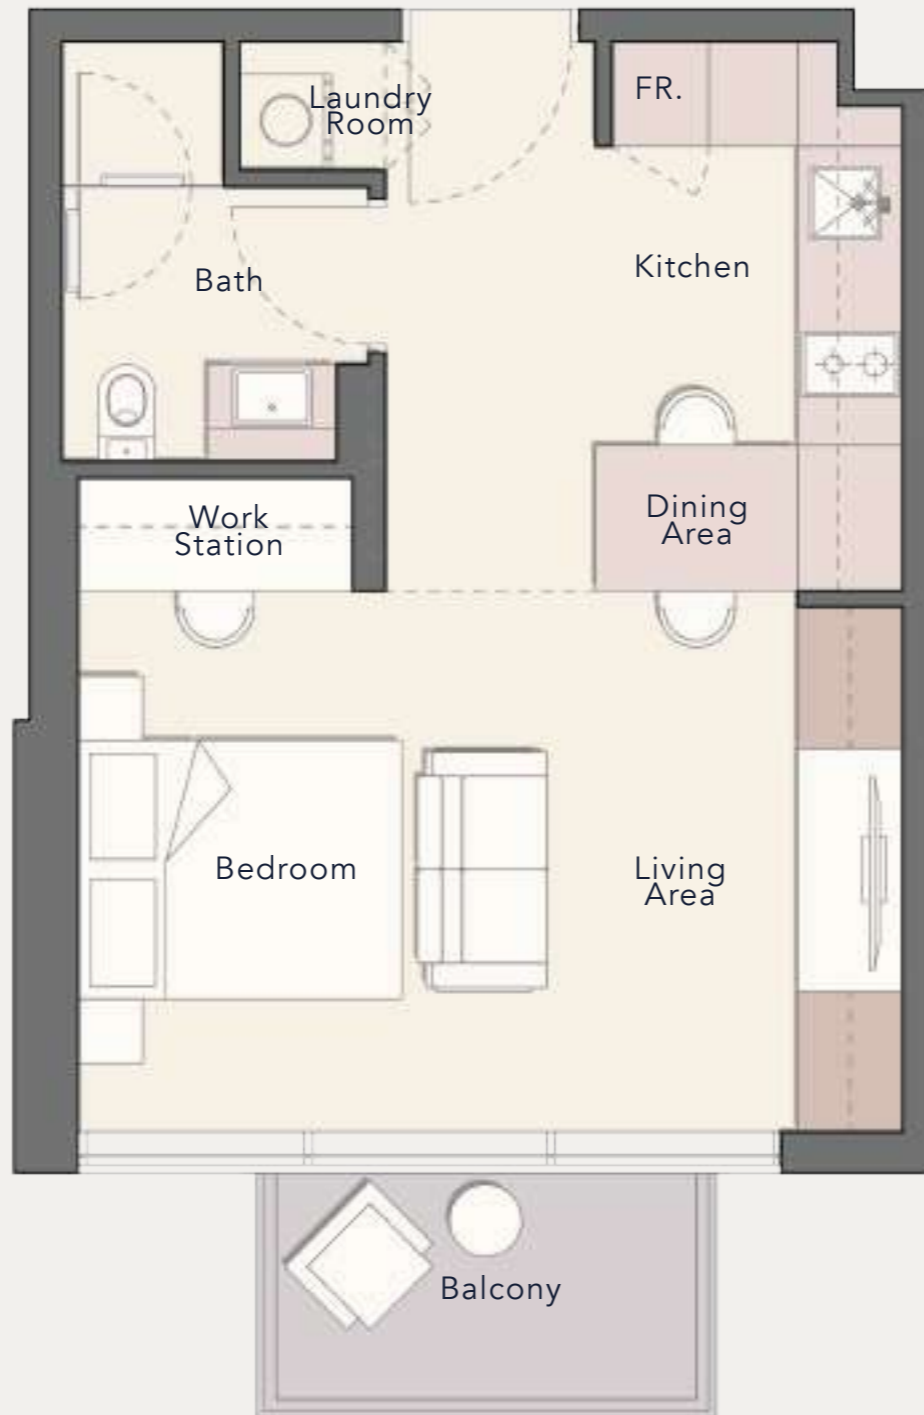

ARBOR VIEW

FLOOR PLANS

ARBOR VIEW

1ST FLOOR PLAN

- STUDIO
- 1 BEDROOM
- 2 BEDROOM
- 3 BEDROOM

2ND - 7TH FLOOR PLAN

- STUDIO
- 1 BEDROOM
- 2 BEDROOM
- 3 BEDROOM

STUDIO TYPE A

Internal Living Area

403.65 sq. ft

Outdoor Living Area

48.22 sq. ft

Total Living Area

451.87 sq. ft

STUDIO
TYPE B

Internal Living Area

465.00 sq. ft

Outdoor Living Area

48.22 sq. ft

Total Living Area

513.22 sq. ft

1 BEDROOM TYPE A

Internal Living Area

795.02 sq. ft