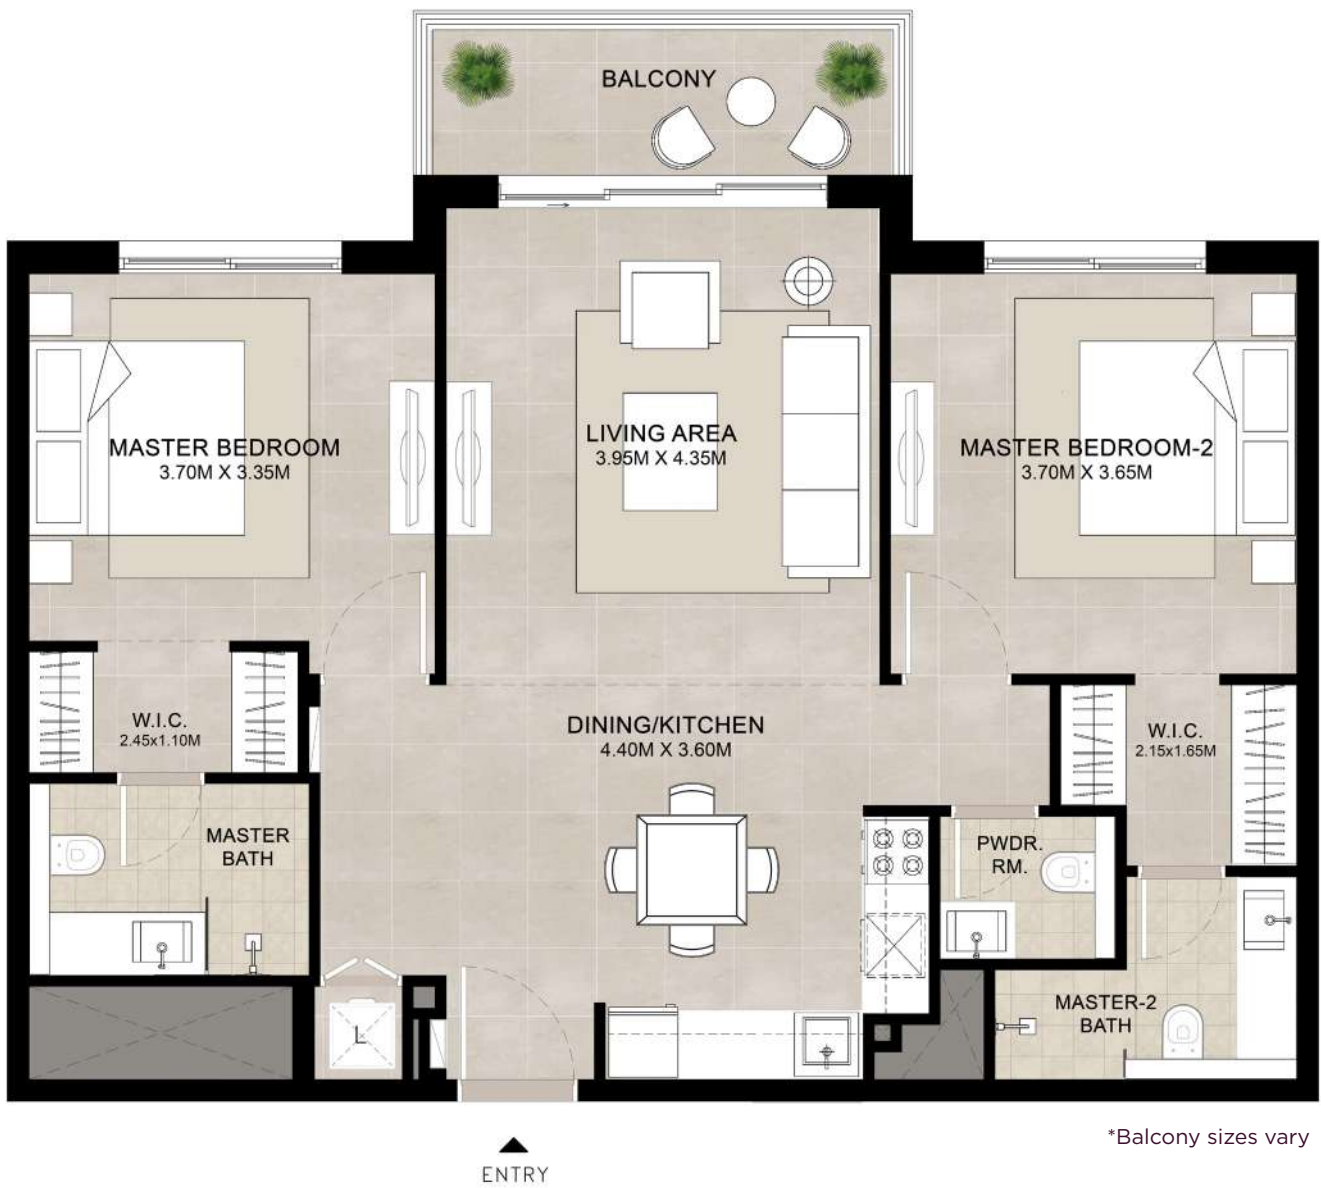

# ELAYA | 1 BEDROOM UNIT TYPE A

| AREA           | MIN                       | MAX                       |
|----------------|---------------------------|---------------------------|
| SUITE          | 51.70 Sq.m / 556.49 Sq.ft | 51.71 Sq.m / 556.60 Sq.ft |
| BALCONY        | 5.32 Sq.m / 57.26 Sq.ft   | 5.36 Sq.m / 57.69 Sq.ft   |
| TOTAL BUILT-UP | 57.02 Sq.m / 613.76 Sq.ft | 57.07 Sq.m / 614.30 Sq.ft |

▲  
ENTRY

\*Balcony sizes vary

# ELAYA | 2 BEDROOM UNIT TYPE A

| AREA           | MIN                         | MAX                         |
|----------------|-----------------------------|-----------------------------|
| SUITE          | 88.08 Sq.m / 948.09 Sq.ft   | 88.10 Sq.m / 948.30 Sq.ft   |
| BALCONY        | 6.30 Sq.m / 67.81 Sq.ft     | 6.30 Sq.m / 67.81 Sq.ft     |
| TOTAL BUILT-UP | 94.38 Sq.m / 1,015.90 Sq.ft | 94.40 Sq.m / 1,016.11 Sq.ft |

# ELAYA | 2 BEDROOM UNIT TYPE B

| AREA           | MIN                          | MAX                          |
|----------------|------------------------------|------------------------------|
| SUITE          | 91.55 Sq.m / 985.44 Sq.ft    | 91.75 Sq.m / 987.59 Sq.ft    |
| BALCONY        | 16.75 Sq.m / 180.30 Sq.ft    | 16.76 Sq.m / 180.40 Sq.ft    |
| TOTAL BUILT-UP | 108.30 Sq.m / 1,165.73 Sq.ft | 108.51 Sq.m / 1,167.99 Sq.ft |